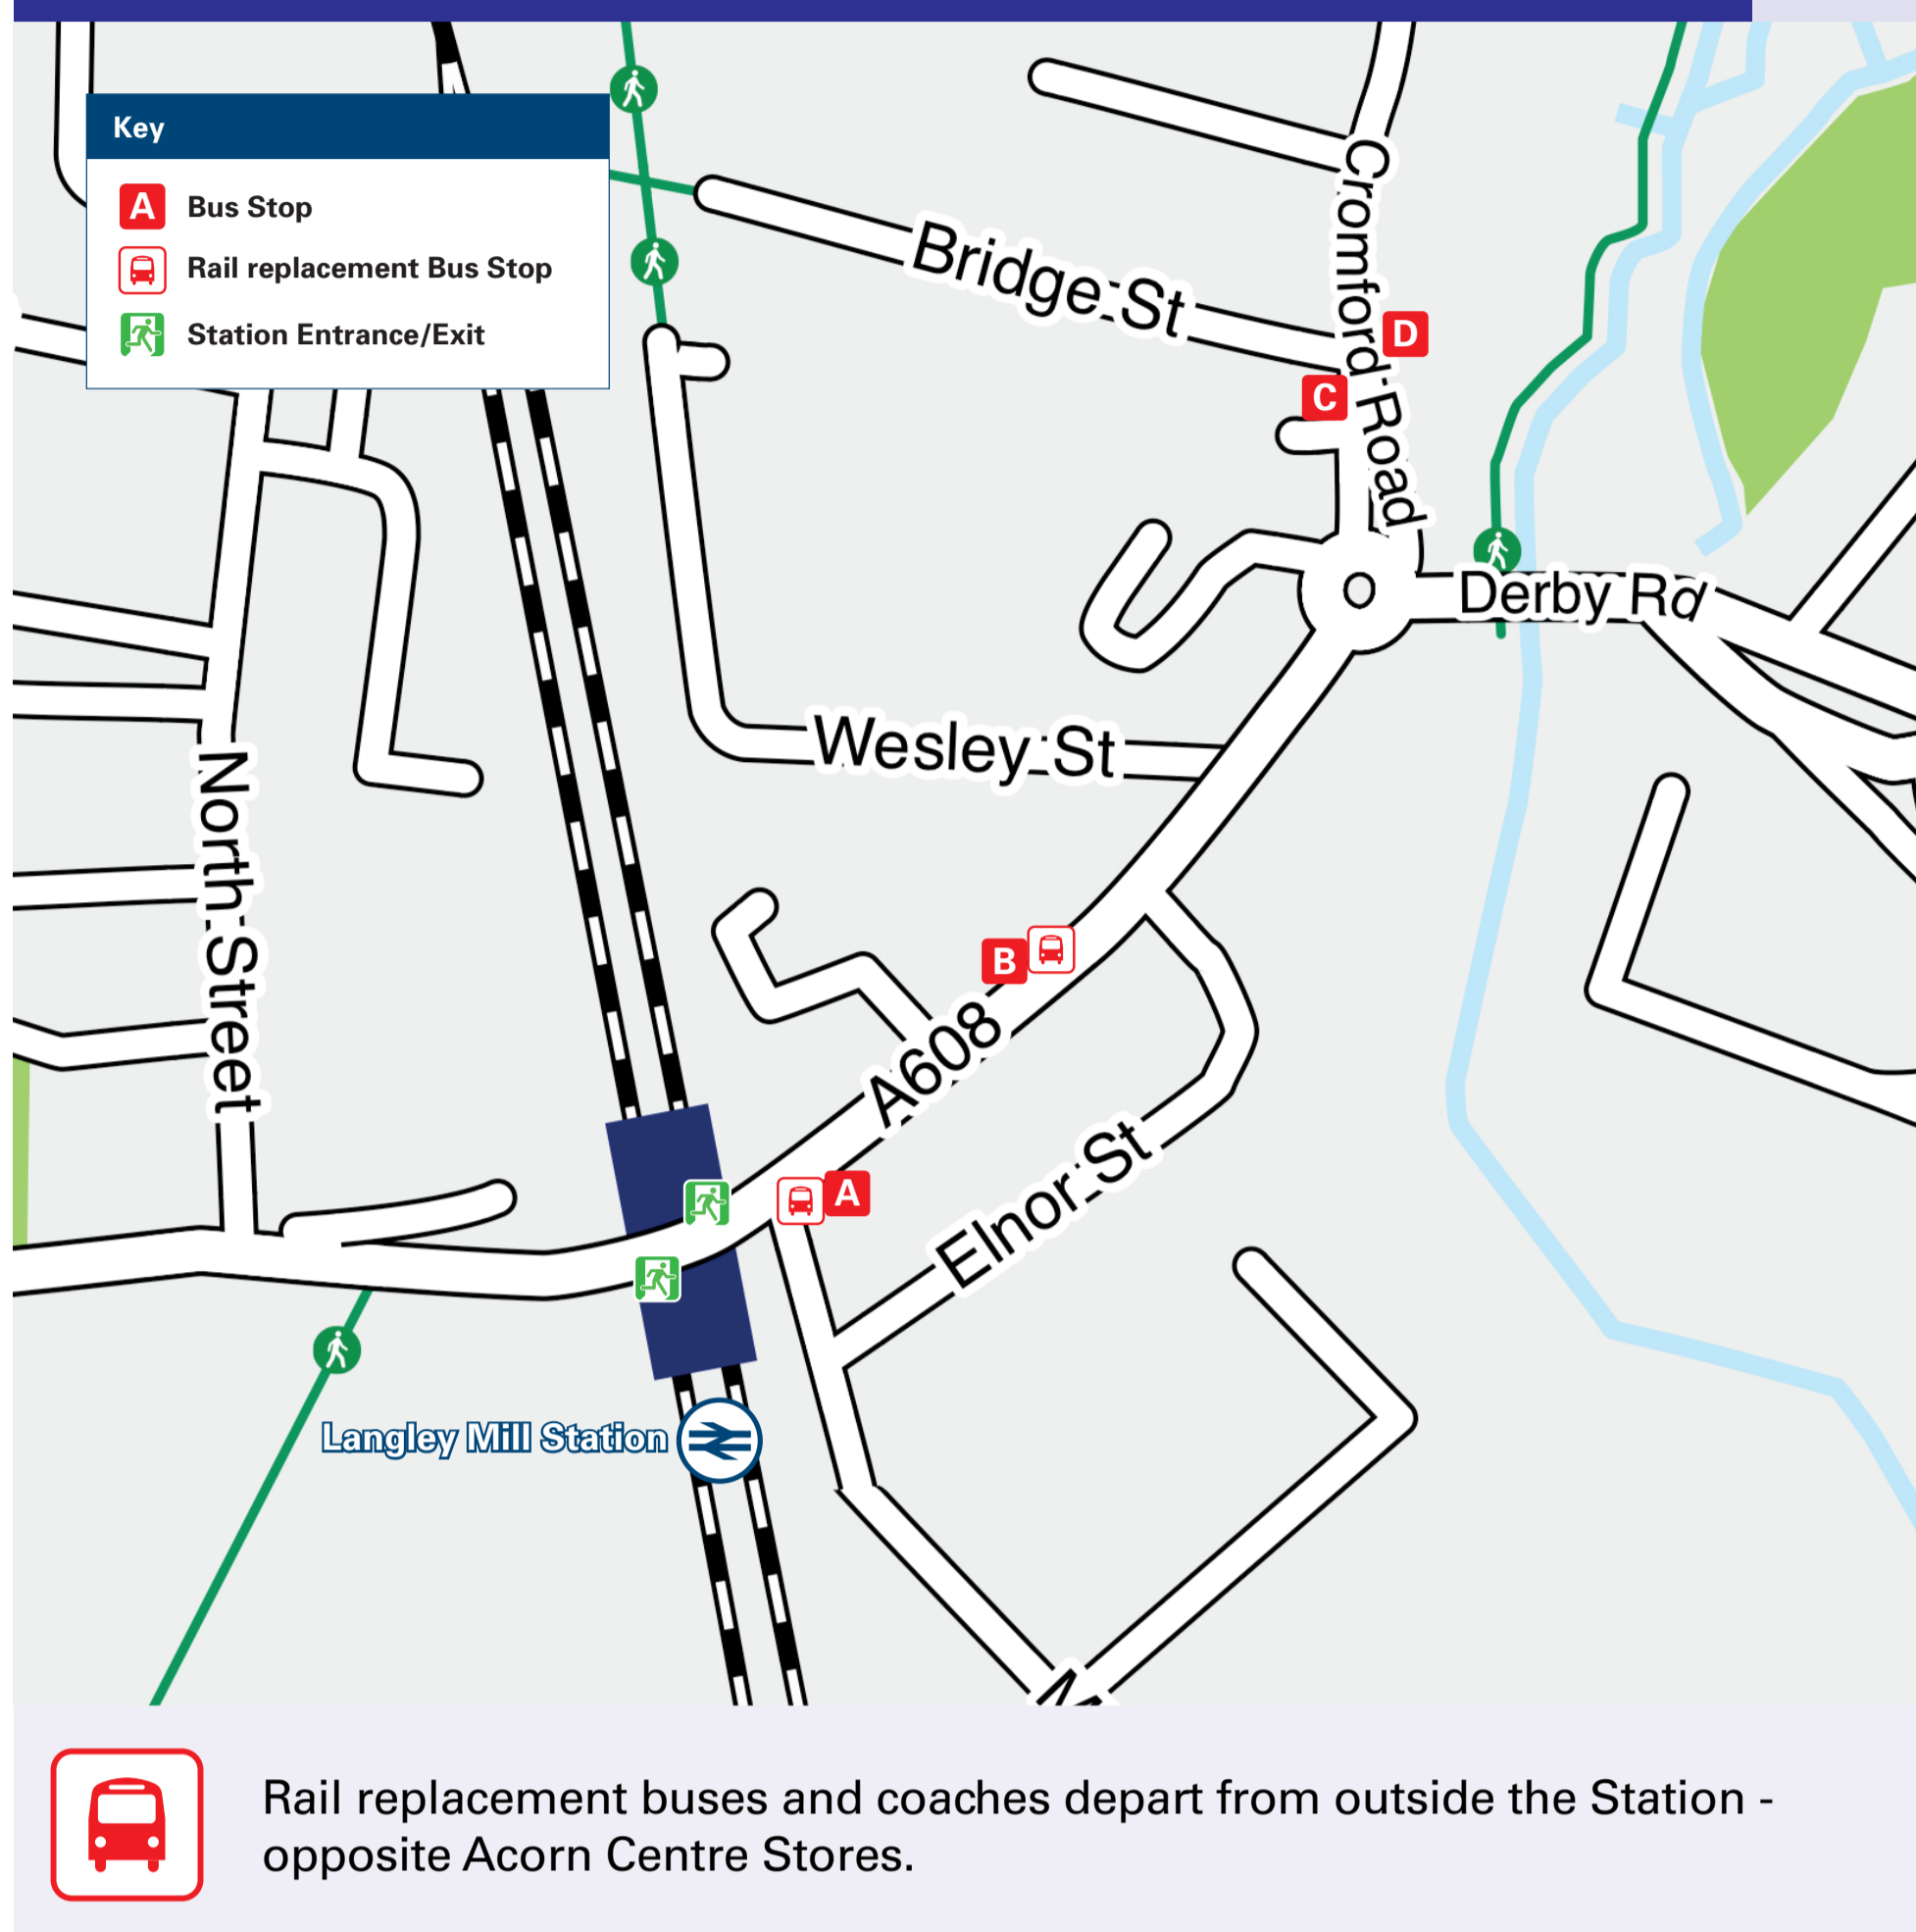

Onward Travel Information

Langley Mill Station

Buses

Local area map

Main destinations by bus

(Data correct at April 2026)

DESTINATION	BUS ROUTES	BUS STOP	DESTINATION	BUS ROUTES	BUS STOP	DESTINATION	BUS ROUTES	BUS STOP
Aldercar	34	C	Hucknall	34	D	Ripley	rainbow one	A
Annesley	33	B	Ilkeston (Market Place) @ ##	33, 34	A, C	Sherwood Business Park	33	B
Brinsley	33	B	Kimberley	rainbow one, 34	B, D	Shipleigh	33, 34	A, C
Cinderhill	rainbow one	B	Kirkby in Ashfield	33	B	Sutton in Ashfield (Bus Station)	33	B
Codnor	rainbow one	A	Larkfields	34	D	Underwood	33	B
Cotmanhay (Ilkeston Community Hospital)	33, 34	A, C	Loscoe	rainbow one	A	Watnall	34	D
Cross Hill	rainbow one	A	Mansfield (Bus Station)	33	B			
Eastwood	33, rainbow one, 34	B, D	Marlpool	33, 34	A, C			
Giltbrook	rainbow one, 34	B, D	Newthorpe	rainbow one, 34	B, D			
Heanor (Market Place) #	33, rainbow one, 34	A, C	Nottingham (City Centre, Victoria Bus Station) @	rainbow one	B			
			Nuthall	rainbow one	B			

NOTES

Bus route 33 operates services on Mondays to Saturdays, only. No Sunday service.

Bus routes 34 and rainbow one operate daily services, Mondays to Sundays.

For bus times and days of operation please contact Traveline on www.traveline.info or call: 0871 200 22 33

Change at Heanor Market Place for frequent buses to Derby and Alfreton.

Change at Ilkeston Market Place for frequent buses to Derby, East Midlands Airport, Long Eaton and Stapleford.

@ Direct trains operate to this destination from this station.