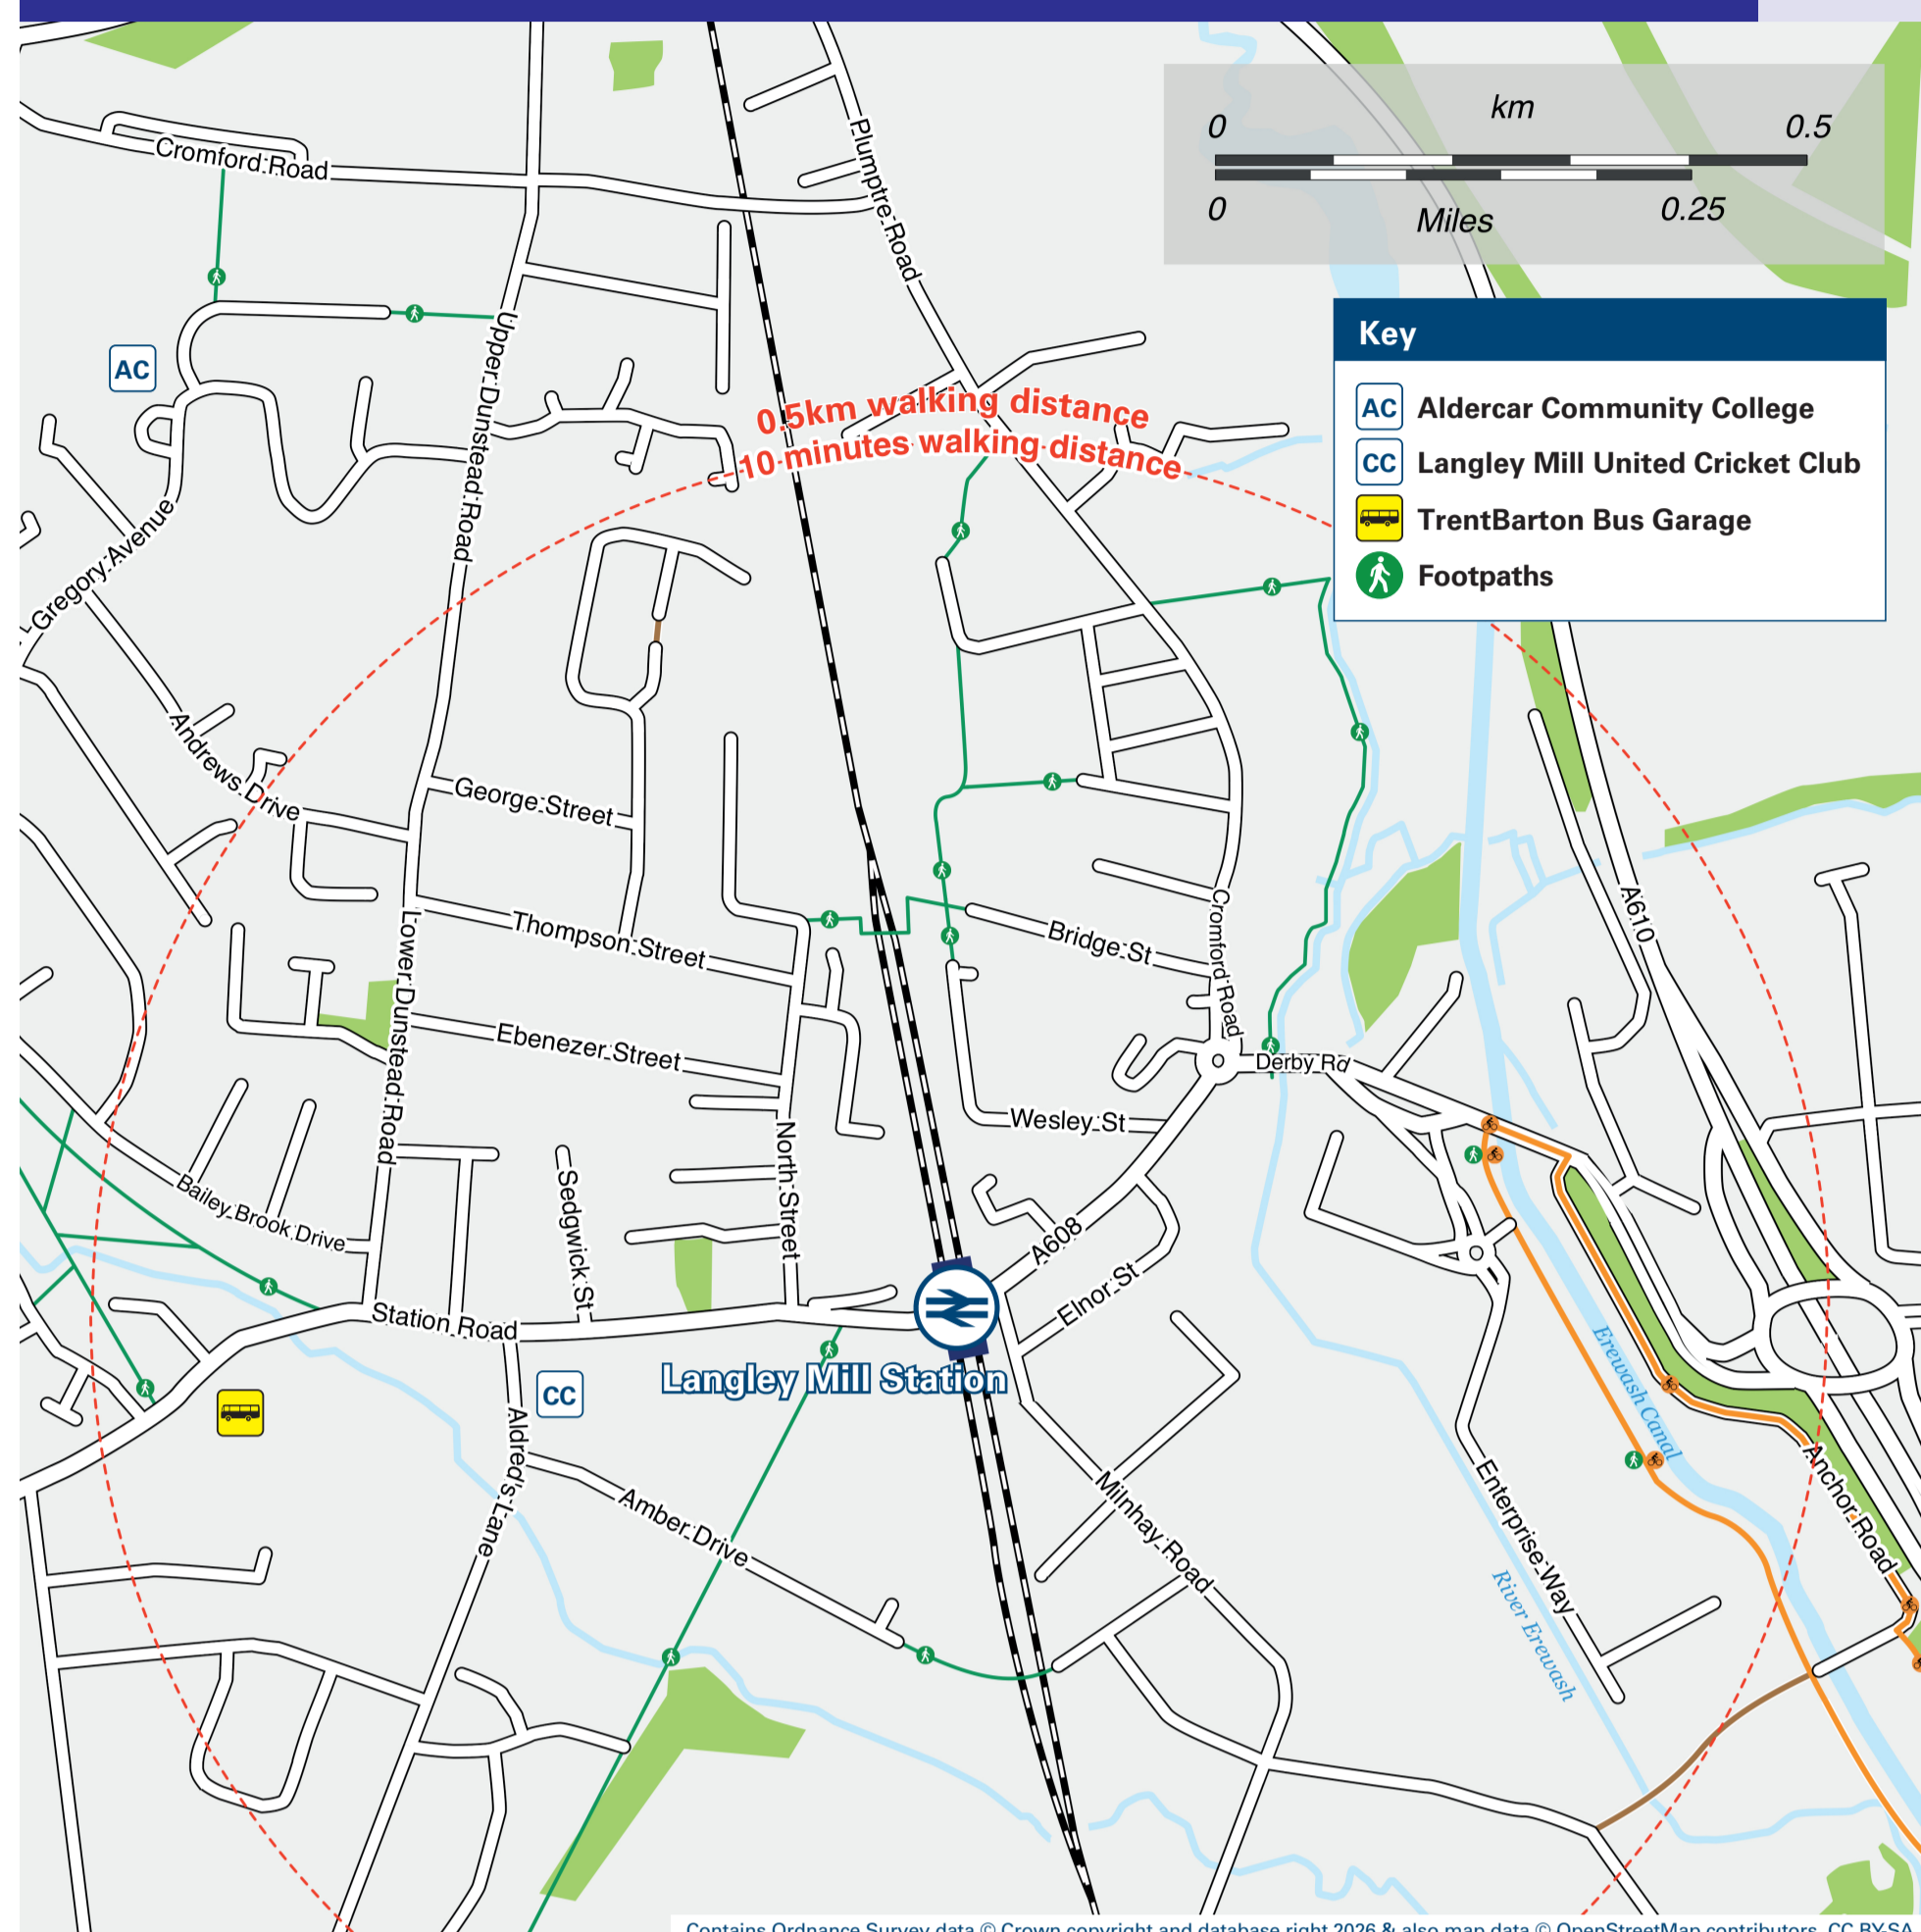

Onward Travel Information

Langley Mill Station

Buses

Local area map

Main destinations by bus

(Data correct at April 2026)

DESTINATION	BUS ROUTES	BUS STOP	DESTINATION	BUS ROUTES	BUS STOP	DESTINATION	BUS ROUTES	BUS STOP
Aldercar	34	C	Hucknall	34	D	Ripley	rainbow one	A
Annesley	33	B	Ilkeston (Market Place) @ ##	33, 34	A, C	Sherwood Business Park	33	B
Brinsley	33	B	Kimberley	rainbow one, 34	B, D	Shipleigh	33, 34	A, C
Cinderhill	rainbow one	B	Kirkby in Ashfield	33	B	Sutton in Ashfield (Bus Station)	33	B
Codnor	rainbow one	A	Larkfields	34	D	Underwood	33	B
Cotmanhay (Ilkeston Community Hospital)	33, 34	A, C	Loscoe	rainbow one	A	Watnall	34	D
Cross Hill	rainbow one	A	Mansfield (Bus Station)	33	B			
Eastwood	33, rainbow one, 34	B, D	Marlpool	33, 34	A, C			
Giltbrook	rainbow one, 34	B, D	Newthorpe	rainbow one, 34	B, D			
Heanor (Market Place) #	33, rainbow one, 34	A, C	Nottingham (City Centre, Victoria Bus Station) @	rainbow one	B			
			Nuthall	rainbow one	B			

NOTES

Bus route 33 operates services on Mondays to Saturdays, only. No Sunday service.

Bus routes 34 and rainbow one operate daily services, Mondays to Sundays.

For bus times and days of operation please contact Traveline on www.traveline.info or call: 0871 200 22 33

Change at Heanor Market Place for frequent buses to Derby and Alfreton.

Change at Ilkeston Market Place for frequent buses to Derby, East Midlands Airport, Long Eaton and Stapleford.

@ Direct trains operate to this destination from this station.