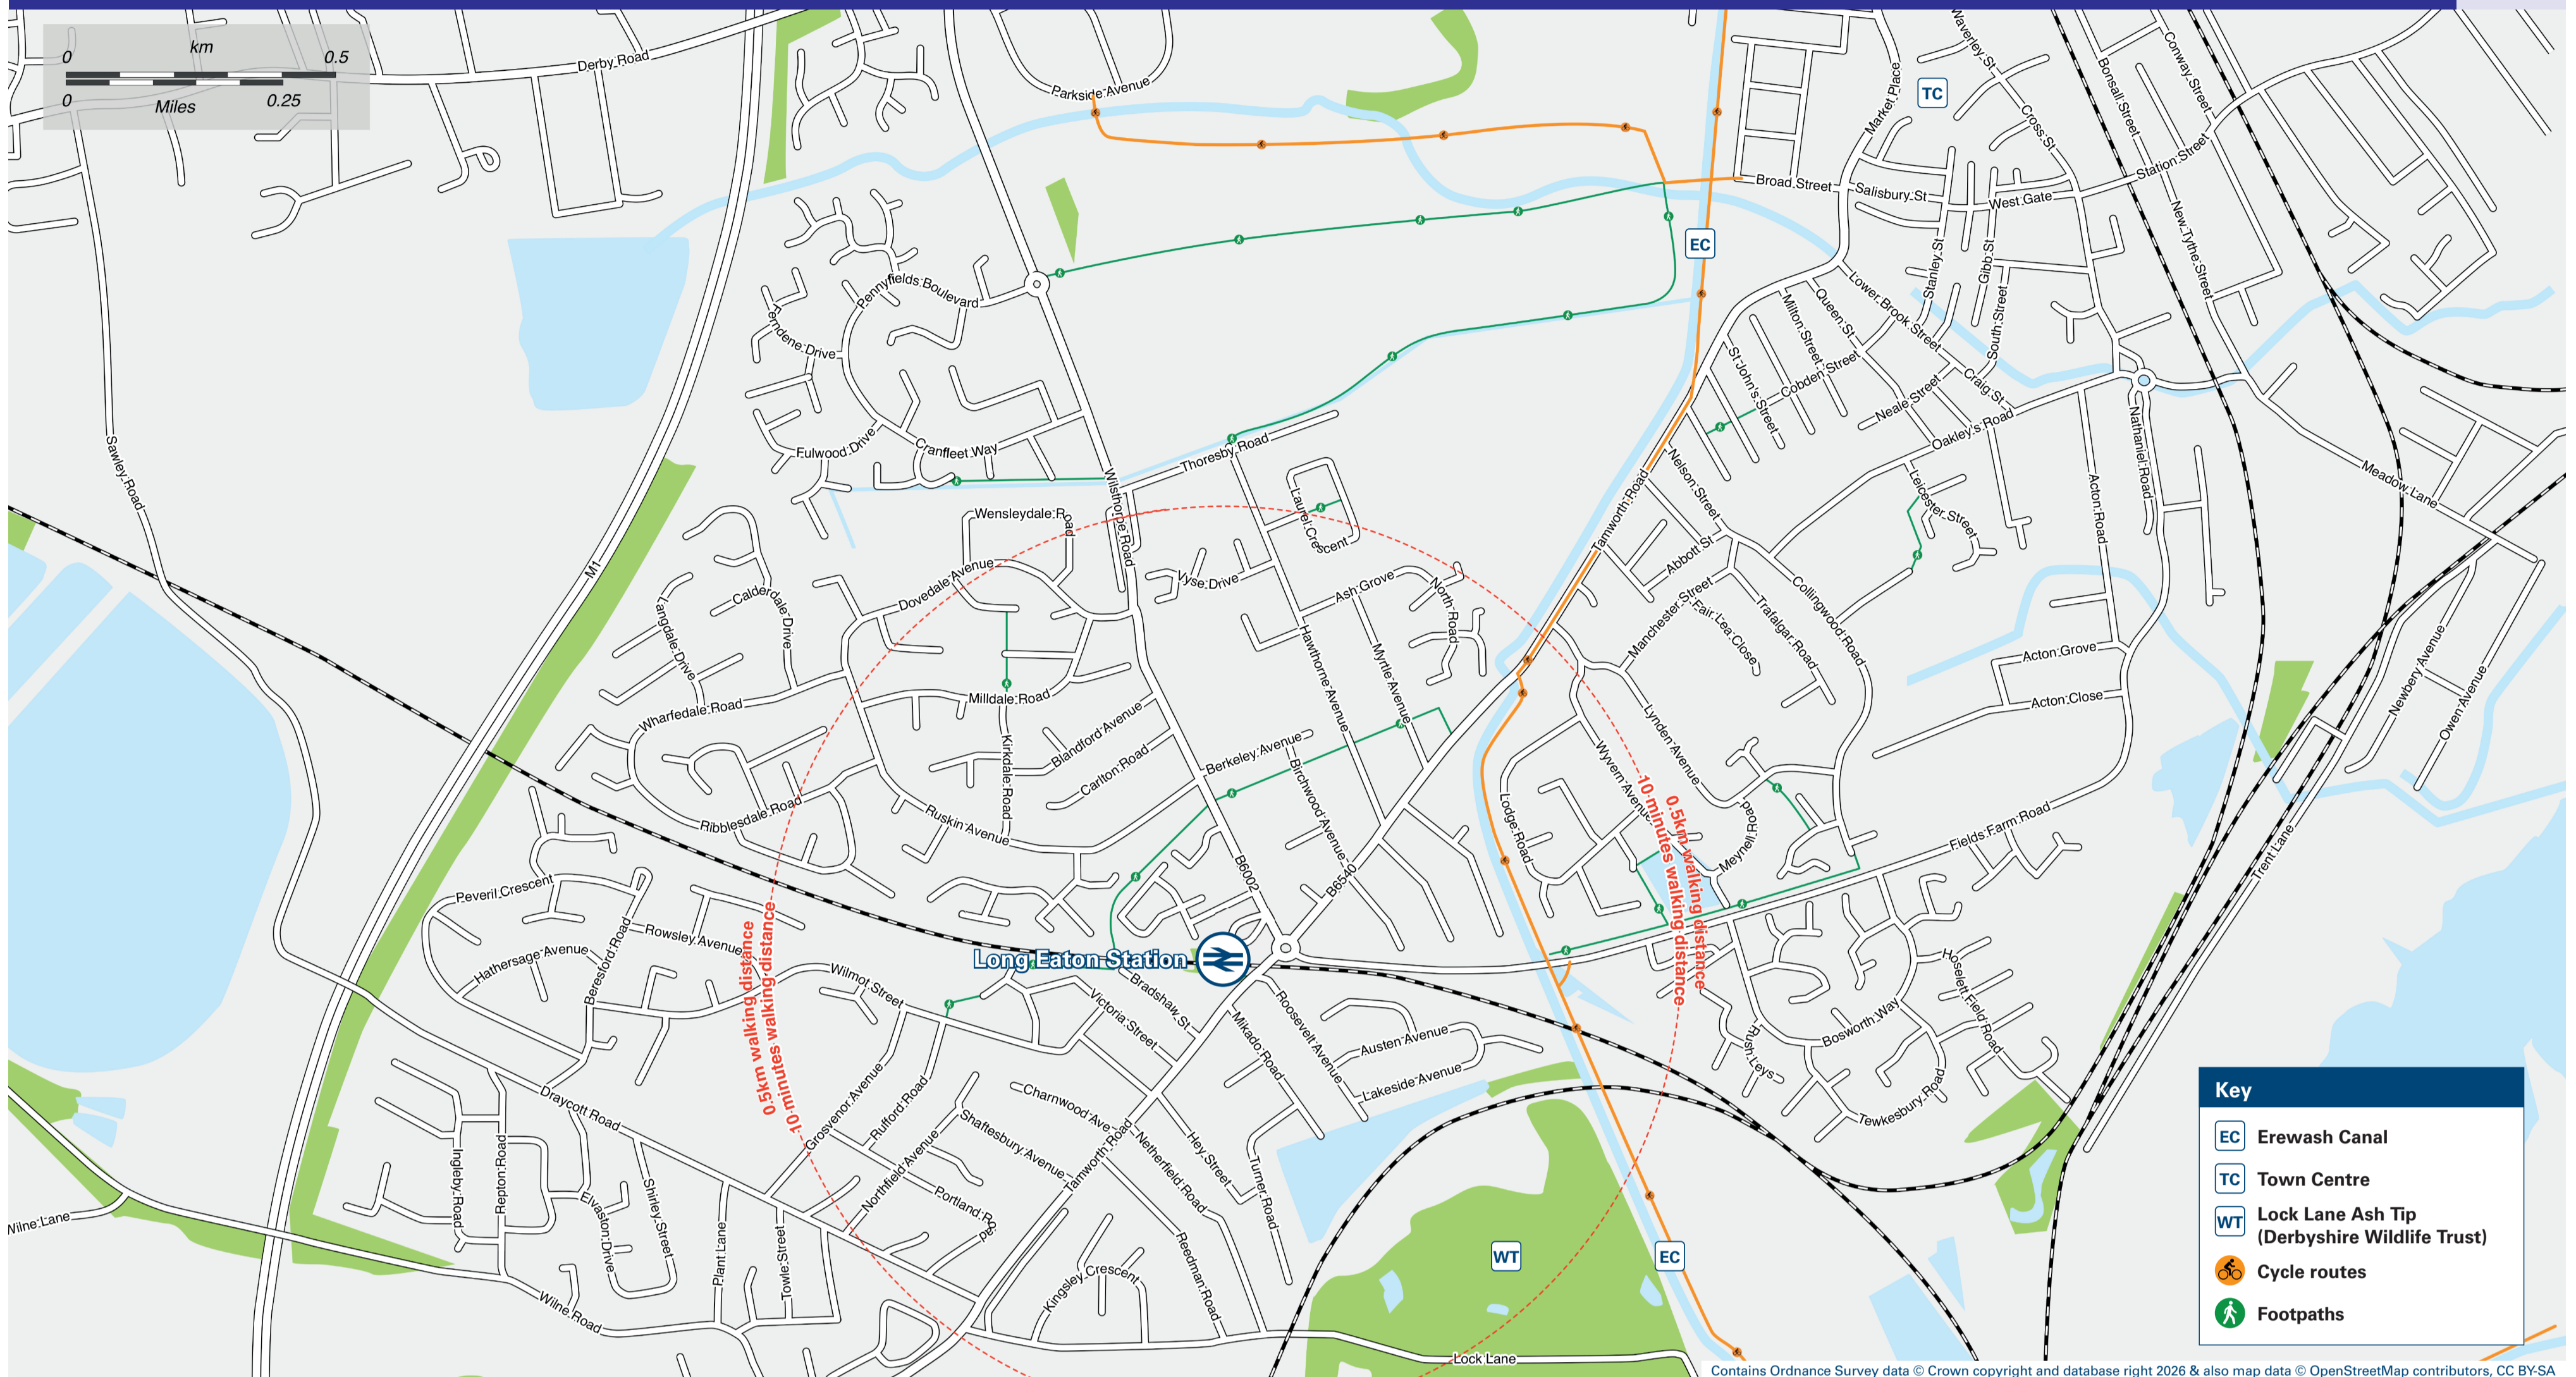

Onward Travel Information

Long Eaton Station

Local area map