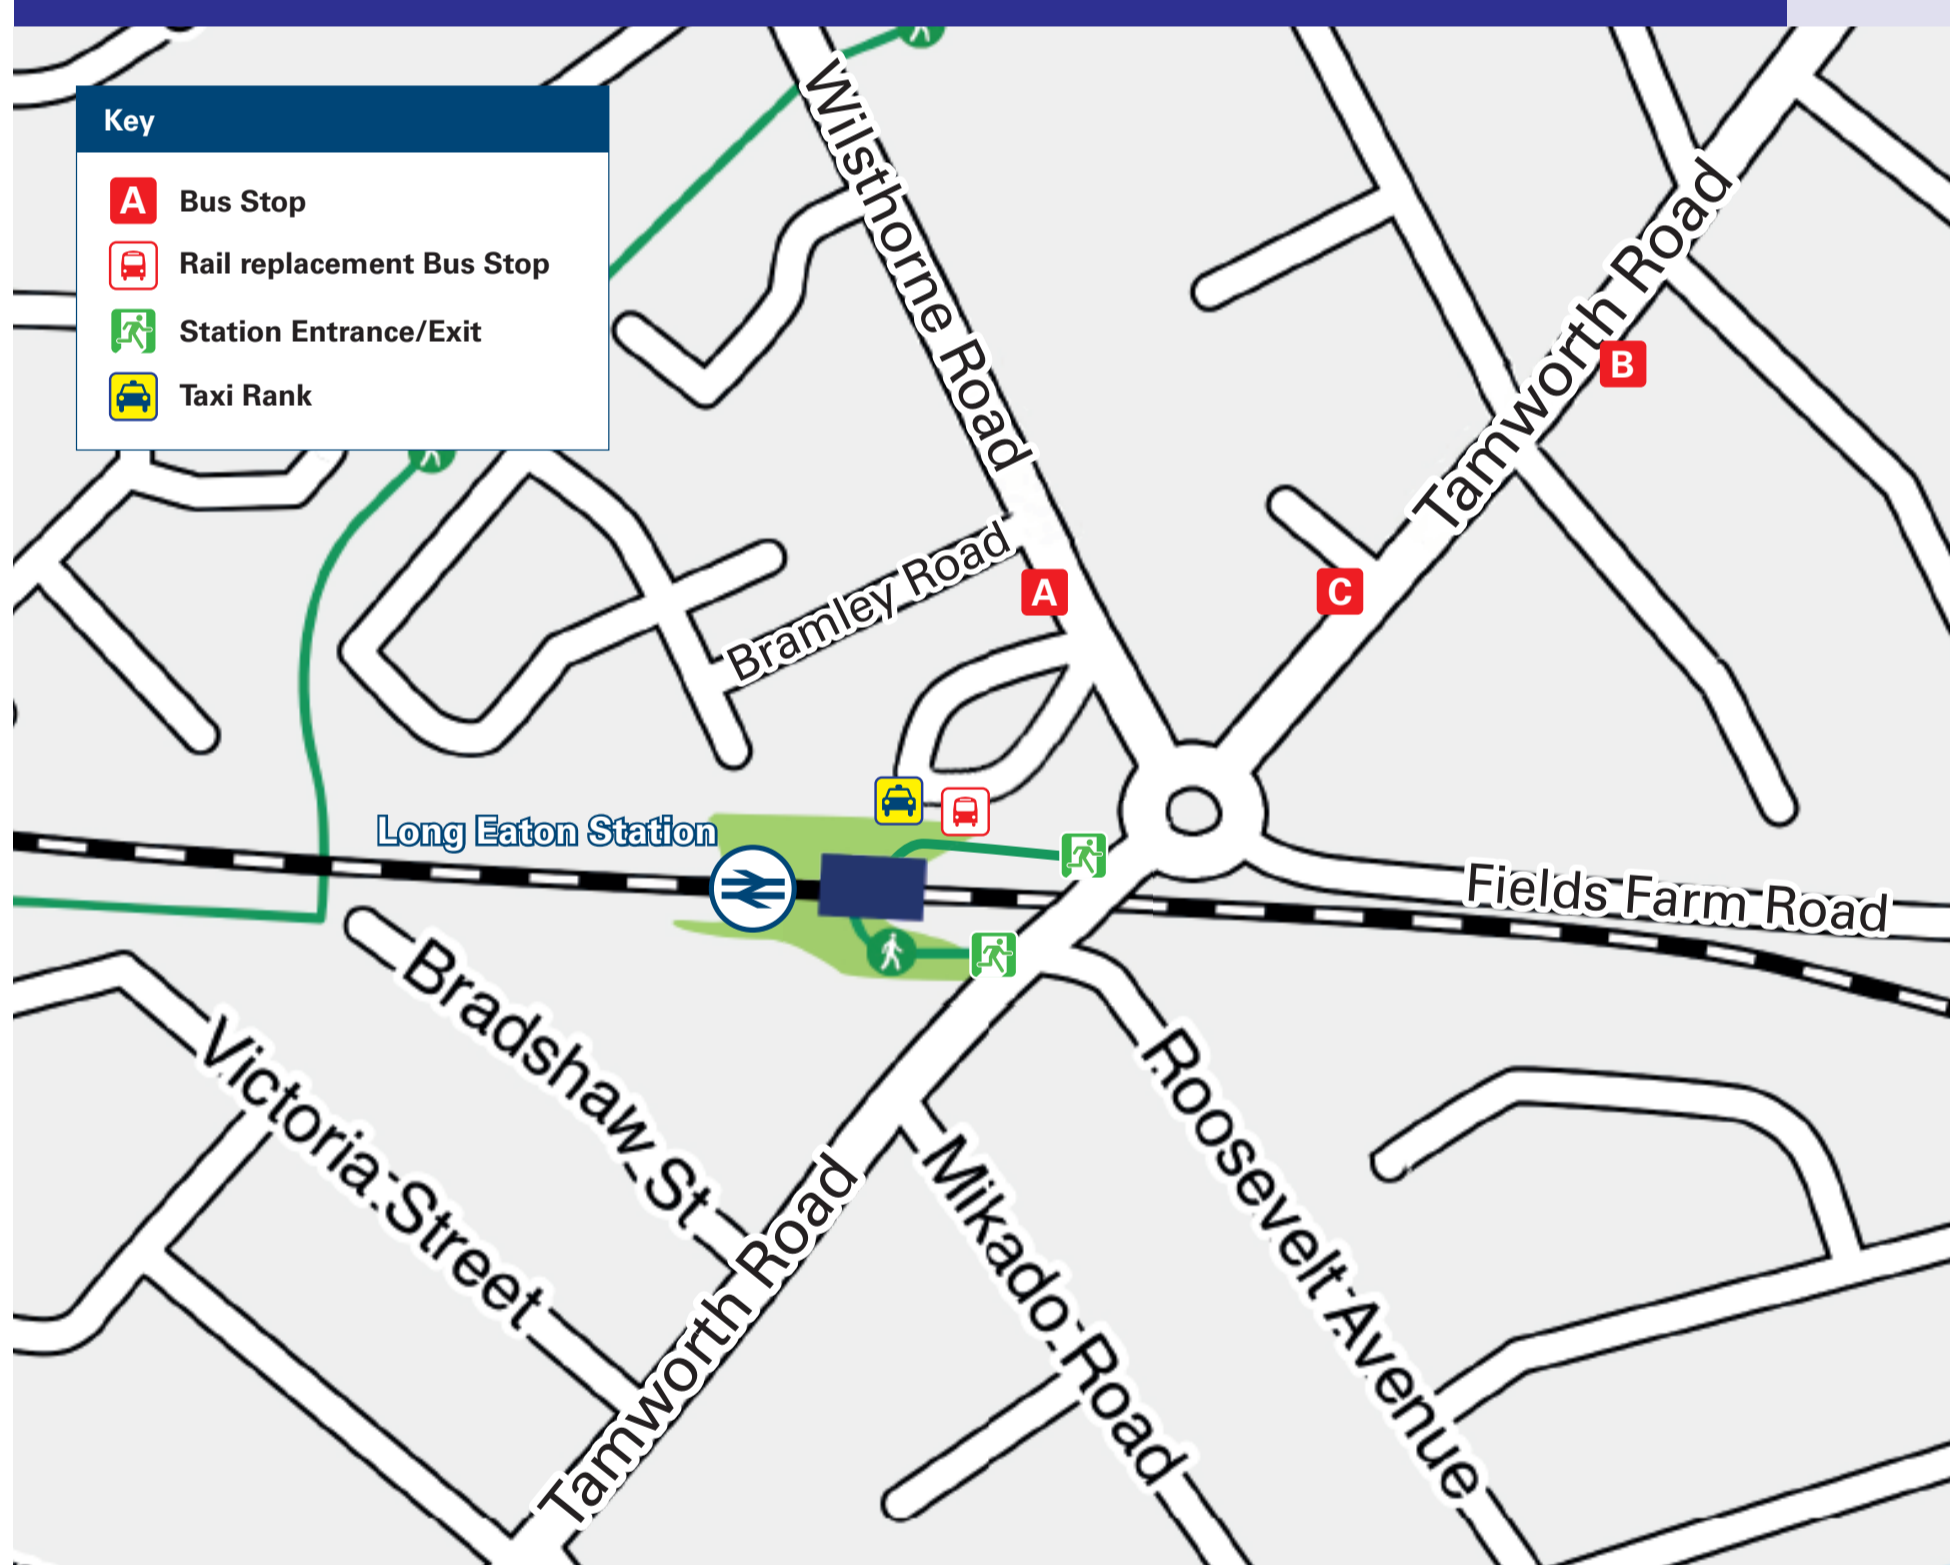

Buses and Taxis

Rail replacement buses and coaches depart from the car park in front of the station.

Main destinations by bus

(Data correct at April 2026)

DESTINATION	BUS ROUTES	BUS STOP
Beeston	Skylink Nottingham	C
Castle Donington	my15, Skylink Nottingham	B
Chilwell	Skylink Nottingham	C
Coalville	Skylink Nottingham	B
East Midlands Airport (Terminal)	my15, Skylink Nottingham	B
East Midlands Gateway	Skylink Nottingham	B
Ilkeston	my15	C
Long Eaton (Oakleys Road)	29	C
Long Eaton (Town Centre) #	my15, 29, Skylink Nottingham	C
Long Eaton (Wyvern Avenue)	29	C
New Sawley (Wharfedale Road Shops)	29	A
Nottingham	Skylink Nottingham	C
Nottingham University (Main Campus)	Skylink Nottingham	C
Nottingham (Queens Medical Centre)	Skylink Nottingham	C
Old Sawley (Beresford Road)	my15	B
Sandiacre	my15, 29	C, A
Sawley	my15, Skylink Nottingham	B
Stapleford	my15	C
Toton	Skylink Nottingham	C
Trowell	my15	C
Wilthorpe (Parkside Avenue)	29	A

NOTES

Bus routes my15 and Skylink Nottingham operate daily services, Mondays to Sundays.
Bus route 29 operates Mondays to Saturdays, only. No Sunday service.
For bus times and days of operation please contact TraveLine on www.traveline.info or call: 0871 200 22 33
Additional bus services operate from Long Eaton Town Centre (The Green), contact TraveLine for details.
☰ Direct trains operate to this destination from this station.

Taxis

Long Eaton station is served by a taxi rank or cab office. Check availability before travelling, and pre-book if necessary. Please consider using the following local operators: (Inclusion of this number doesn't represent any endorsement of the taxi firm)

LE Taxis
0115 916 4444

Long Eaton Taxi 247
07777 195 247

KC Central Taxis
0115 946 4161

Further information about all onward travel

Local Cycle Info derbyshire.gov.uk/transport-roads/transport-plans/sustainable-travel For more information about cycle routes.	National Cycle Info walkwheelcycletrust.org.uk	Bus Times See timetable displays at bus stops. www.traveline.info 0871 200 22 33 public transport info please your phone company's access charge	PlusBus plusbus.info PlusBus is a discount price 'bus pass' that you buy with your train ticket. It gives you unlimited bus travel around your chosen town, on participating buses. Visit plusbus.info

National Rail Enquiries

Online nationalrail.co.uk	NRE App Free National Rail Enquiries app for iOS and Android	Social Media facebook.com/nationalrailenq @nationalrailenq	Alert Me nationalrail.co.uk/alertme You can sign up to Alert Me messages on the National Rail Enquiries website where you can receive train and platform notifications directly to your smart phone.	Contact Centre 03457 48 49 50 Calls cost no more than calls to geographic numbers (01 or 02) and may be recorded.	PlusBike nationalrail.co.uk/plusbike For more information.