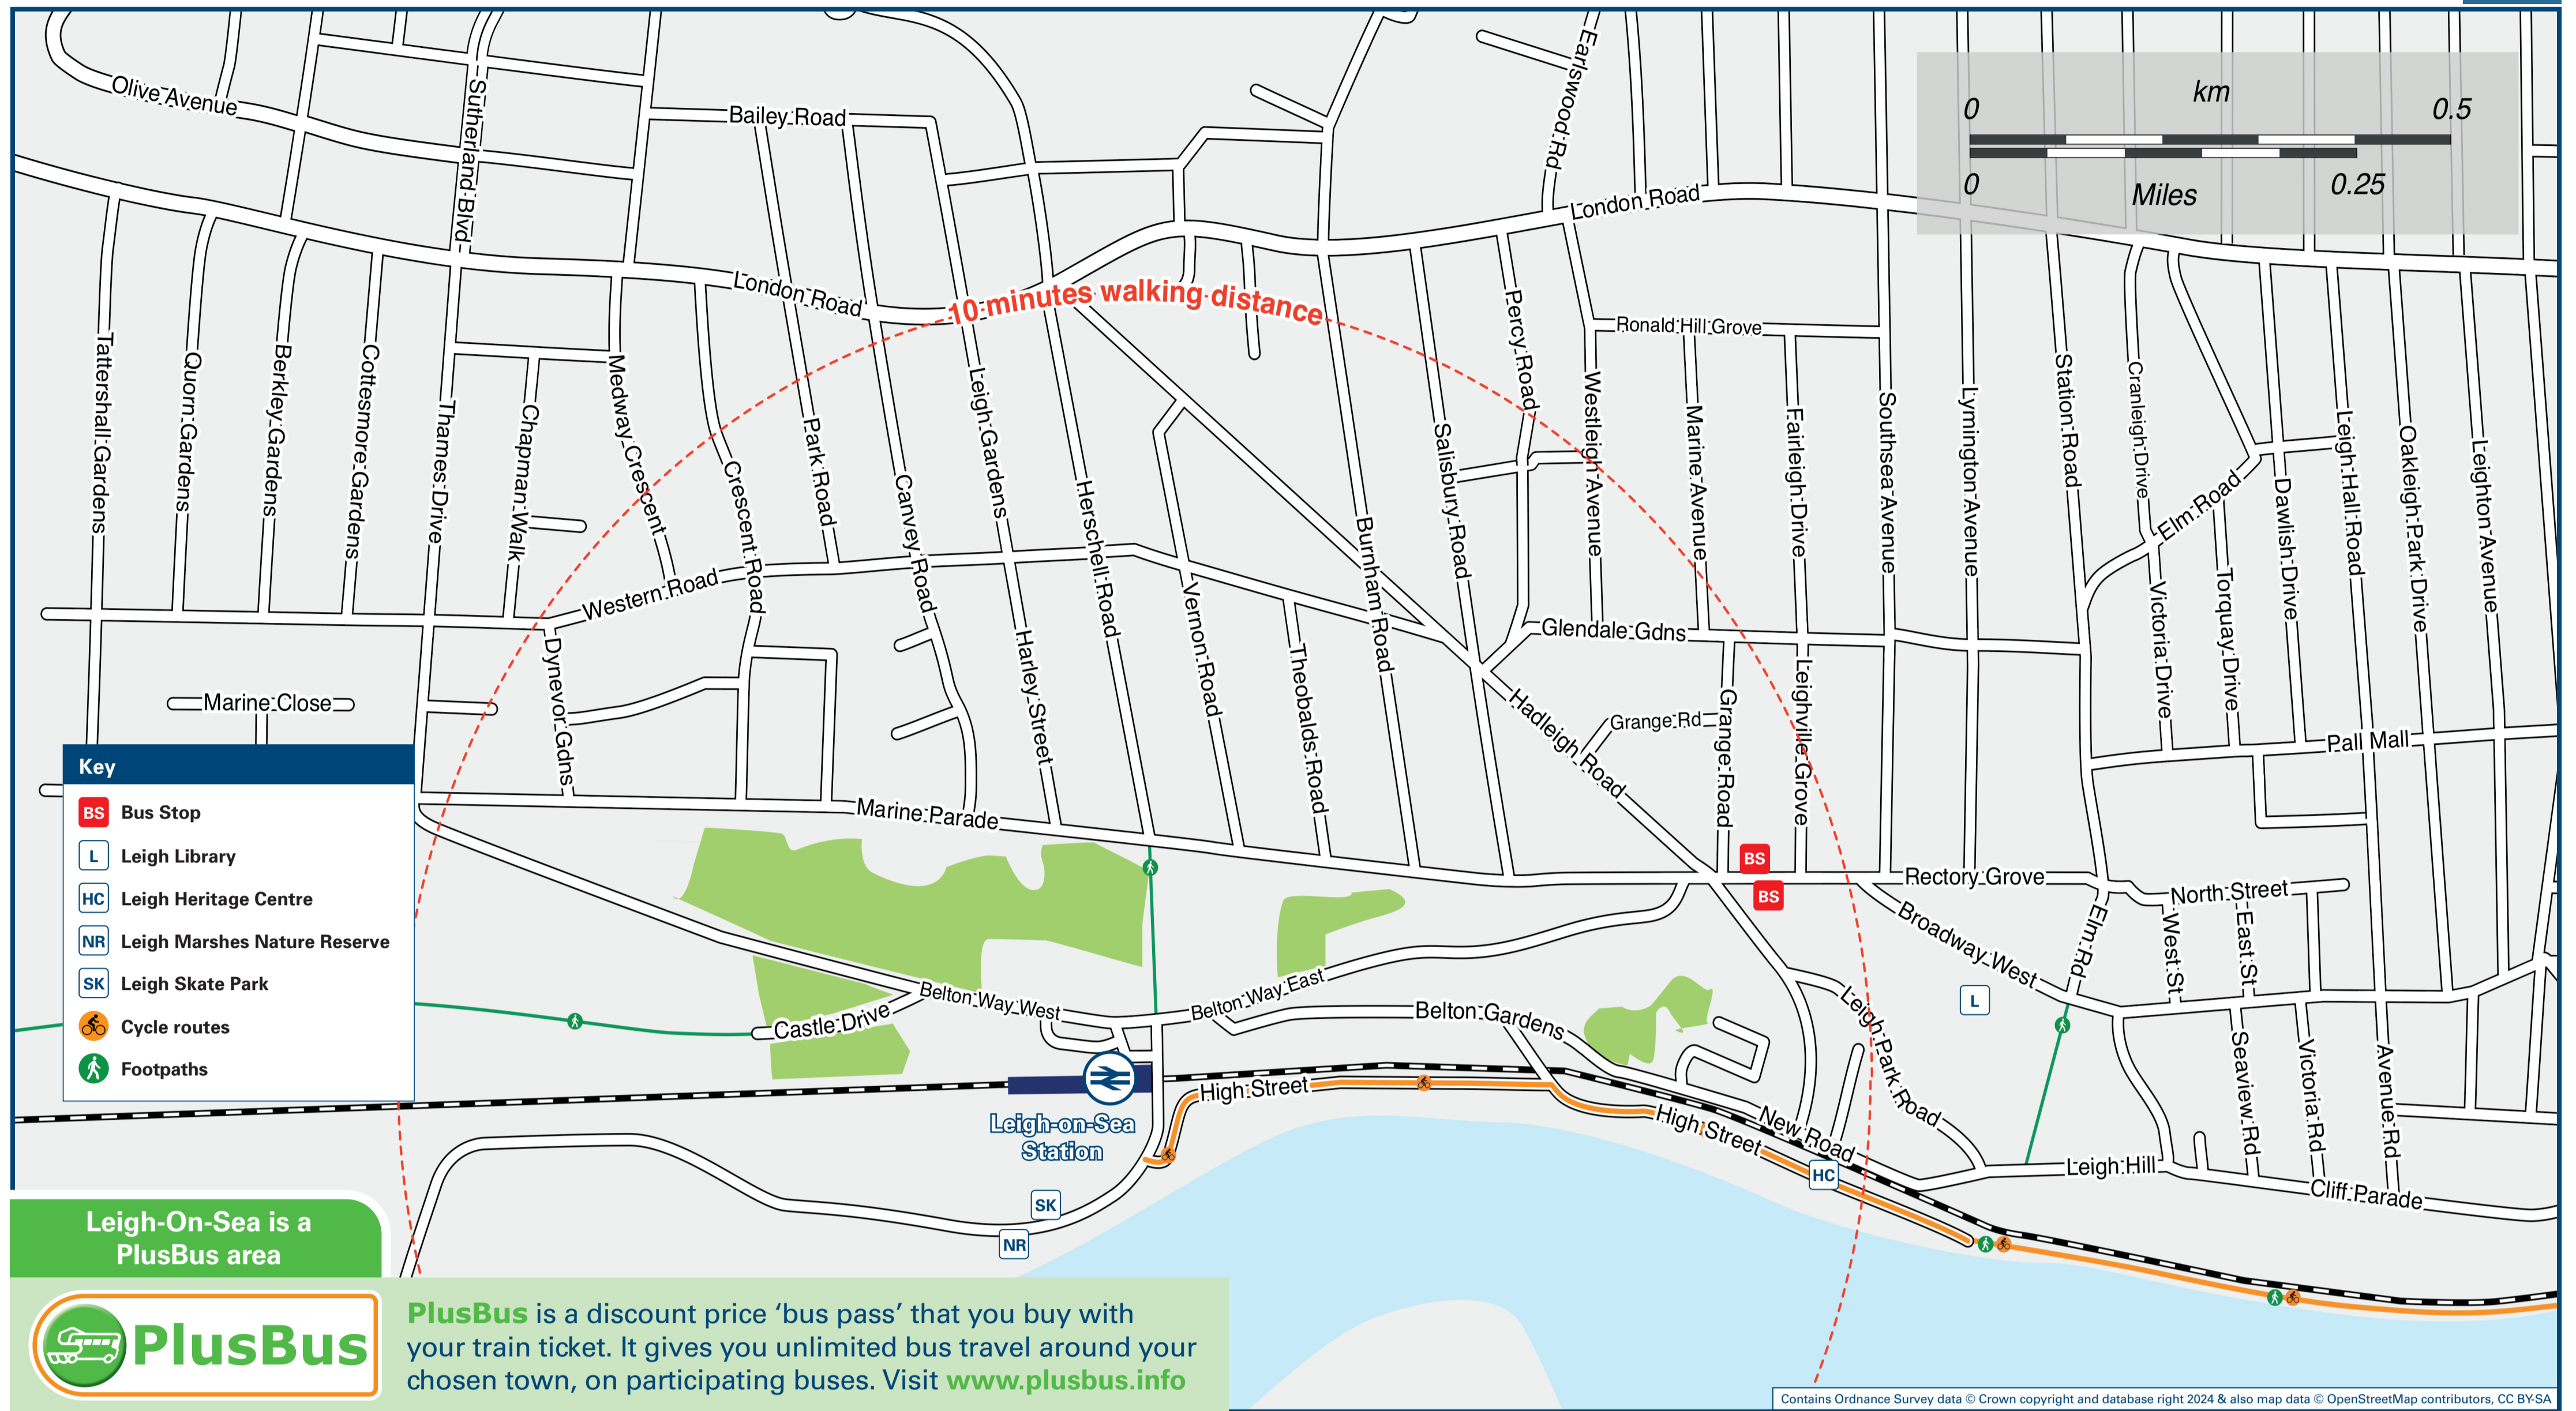

Leigh-On-Sea Station

Onward Travel Information

Local area map

Buses and Taxis

Main destinations by bus

(Data correct at June 2024)

DESTINATION	BUS ROUTES	BUS STOP
Canvey (Village & Newlands)	21	B
Chalkwell (Esplanade)	17#, 68	B
Hadleigh	21, 21A*	B
Leigh-on-Sea (Blenheim Chase)	21	E
Leigh-on-Sea (Leigh Elms/London Road)	21, 21A*	E
Leigh-on-Sea (Manchester Drive)	21	E
Prittlewell	21, 21A*	E
South Benfleet	21	B
Southend-on-Sea (Pier)	68	B
Southend-on-Sea (Town Centre)	17#	B
Southend Hospital	21, 21A*	E
Thundersley	21	B
Westcliff-on-Sea (Cliffs Pavilion)	17#, 68	B

Notes

- PlusBus destination, please see below for details.
- Bus routes 21 & 68 run daily services, Mondays to Sundays.
- Other bus services operate from the Rectory Grove Bus Stops (please see Local Area Map for the marked location of these stops)
- * Bus route 21A runs a limited Mondays to Saturdays service, only. No Sunday service.
- # Bus route 17 runs limited services Mondays to Fridays, only. No Saturday or Sunday service.
- Direct trains operate to this destination from Leigh-on-Sea station