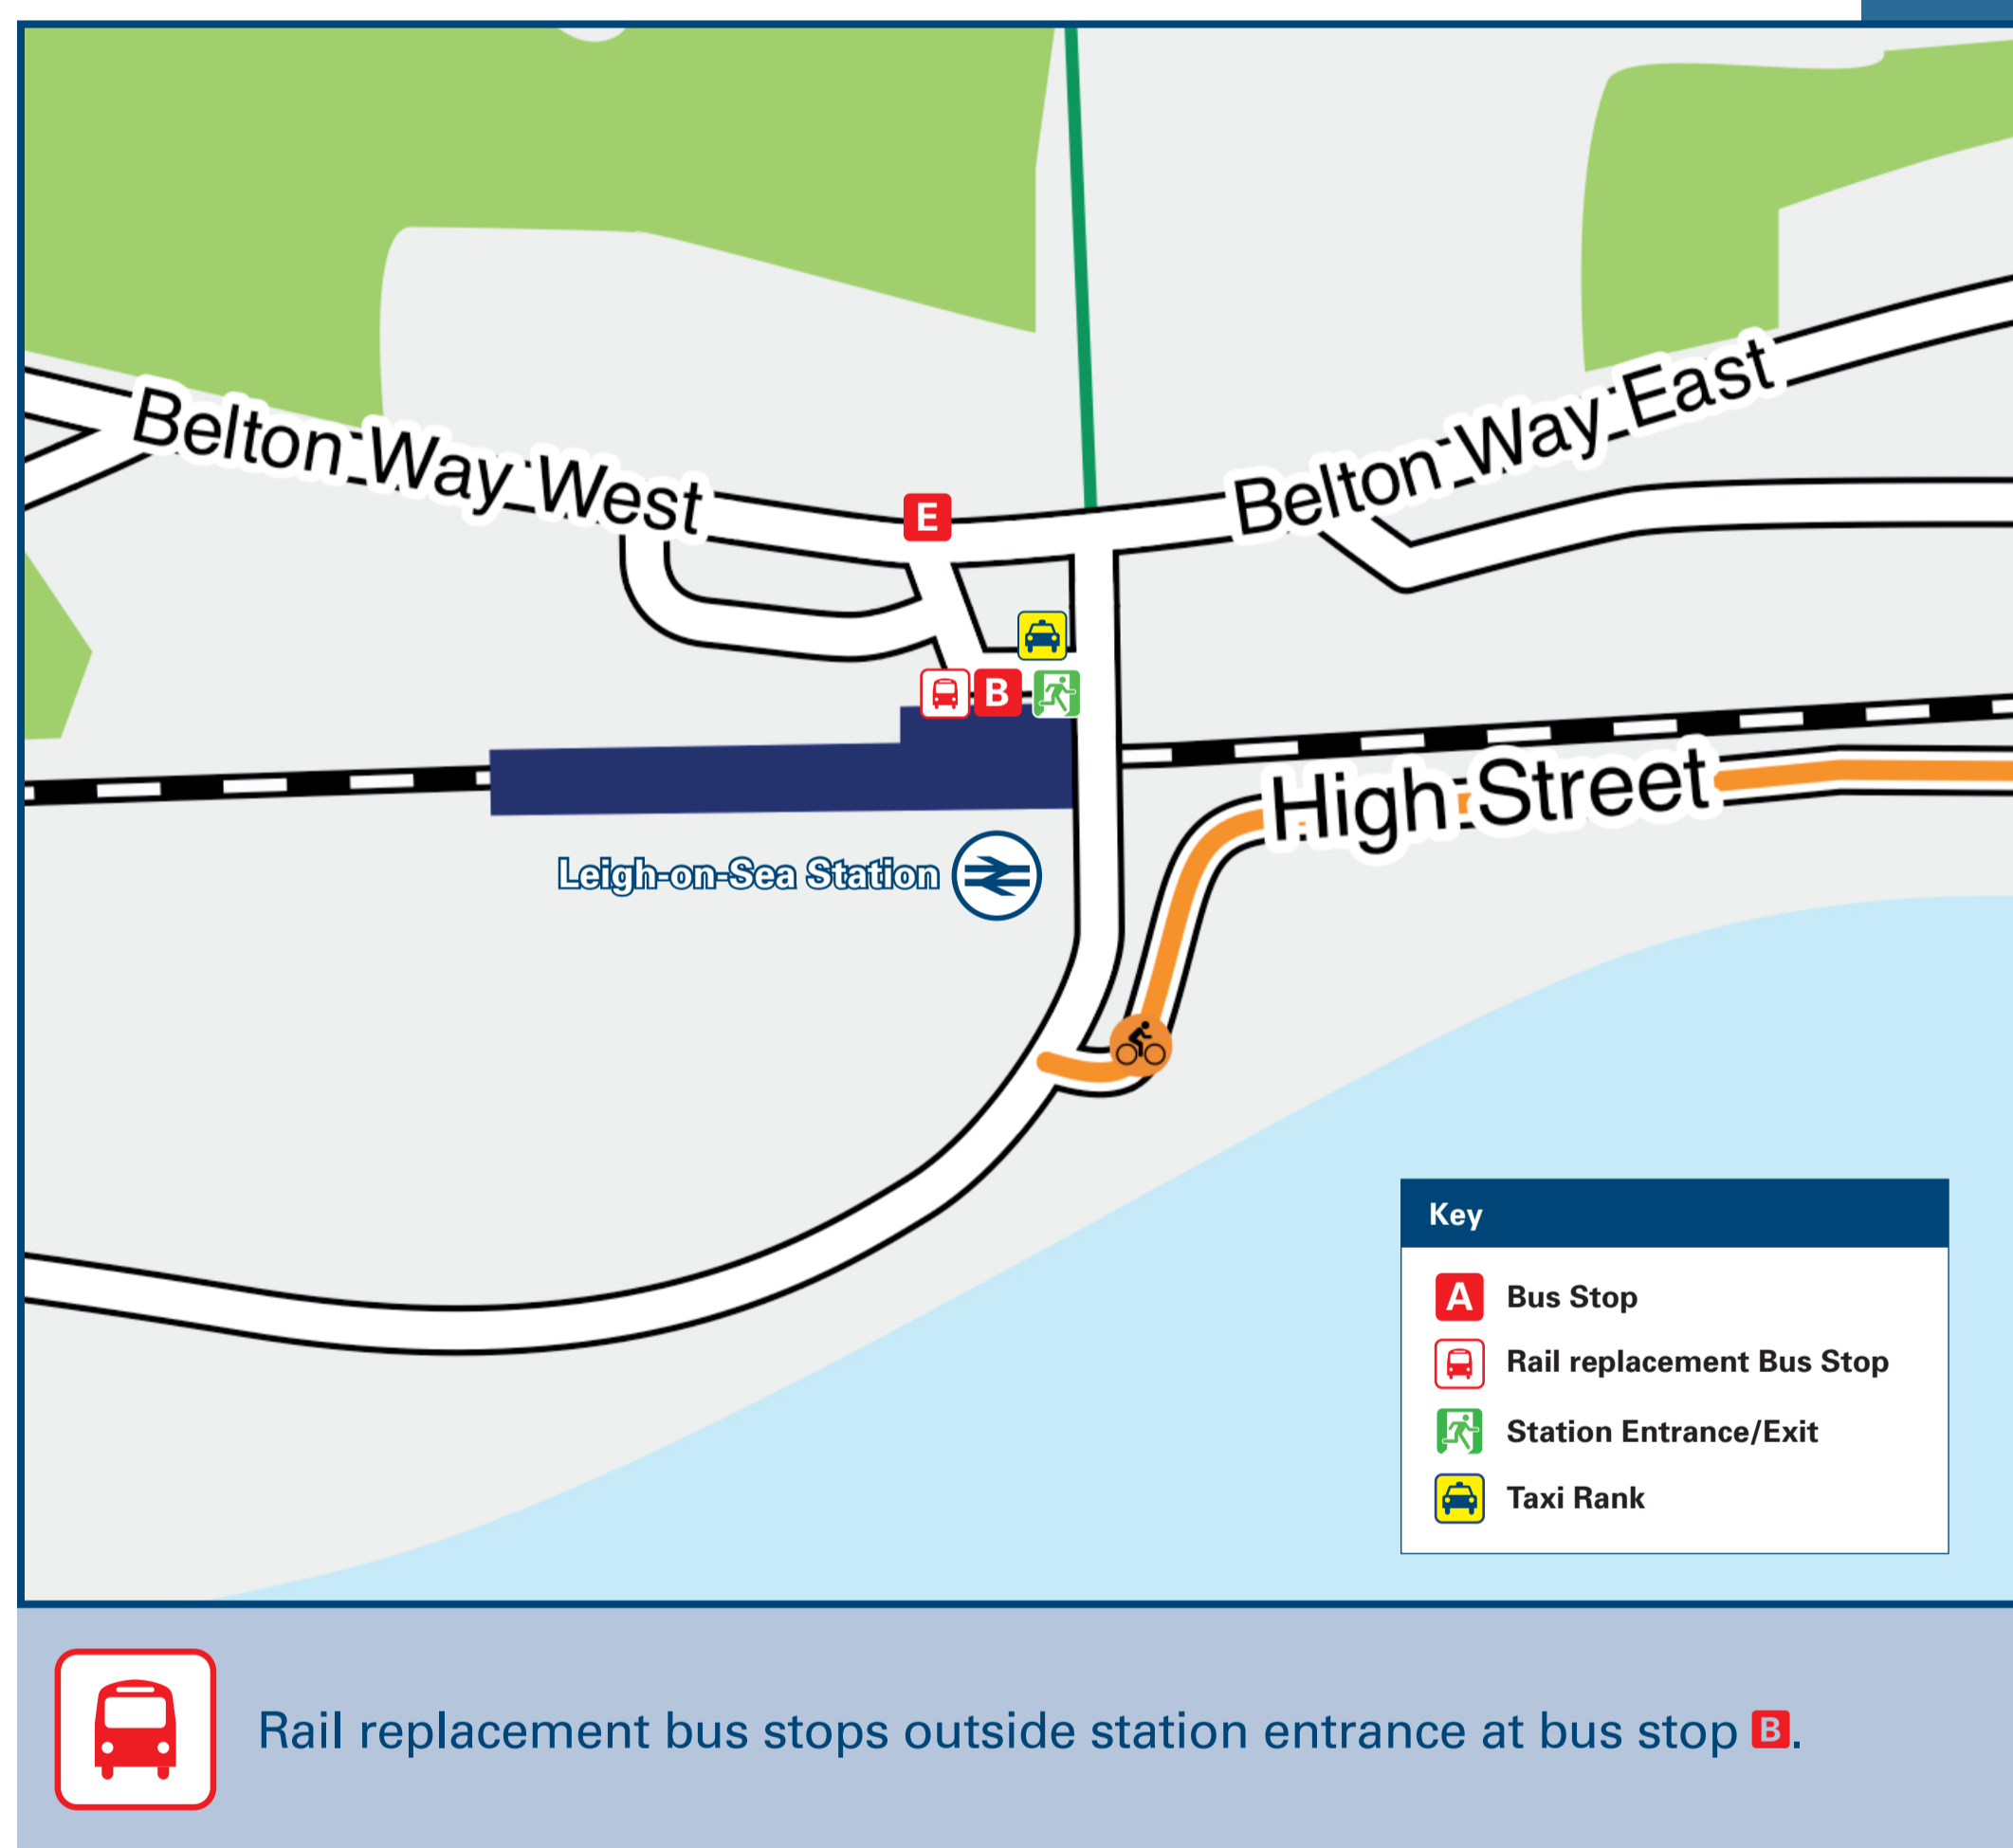

Leigh-On-Sea Station

Onward Travel Information

Local area map

Buses and Taxis

Main destinations by bus

(Data correct at June 2024)

DESTINATION	BUS ROUTES	BUS STOP
Canvey (Village & Newlands)	21	B
Chalkwell (Esplanade)	17#, 68	B
Hadleigh	21, 21A*	B
Leigh-on-Sea (Blenheim Chase)	21	E
Leigh-on-Sea (Leigh Elms/London Road)	21, 21A*	E
Leigh-on-Sea (Manchester Drive)	21	E
Prittlewell	21, 21A*	E
South Benfleet	21	B
Southend-on-Sea (Pier)	68	B
Southend-on-Sea (Town Centre)	17#	B
Southend Hospital	21, 21A*	E
Thundersley	21	B
Westcliff-on-Sea (Cliffs Pavilion)	17#, 68	B

Notes

- PlusBus destination, please see below for details.
- Bus routes 21 & 68 run daily services, Mondays to Sundays.
- Other bus services operate from the Rectory Grove Bus Stops (please see Local Area Map for the marked location of these stops)
- * Bus route 21A runs a limited Mondays to Saturdays service, only. No Sunday service.
- # Bus route 17 runs limited services Mondays to Fridays, only. No Saturday or Sunday service.
- Direct trains operate to this destination from Leigh-on-Sea station

Taxis

Leigh-on-Sea Station is served by a taxi rank or a cab office. Check availability before travelling, and pre-book if necessary. Please consider using the following local operators: (Inclusion of this number doesn't represent any endorsement of the taxi firm)