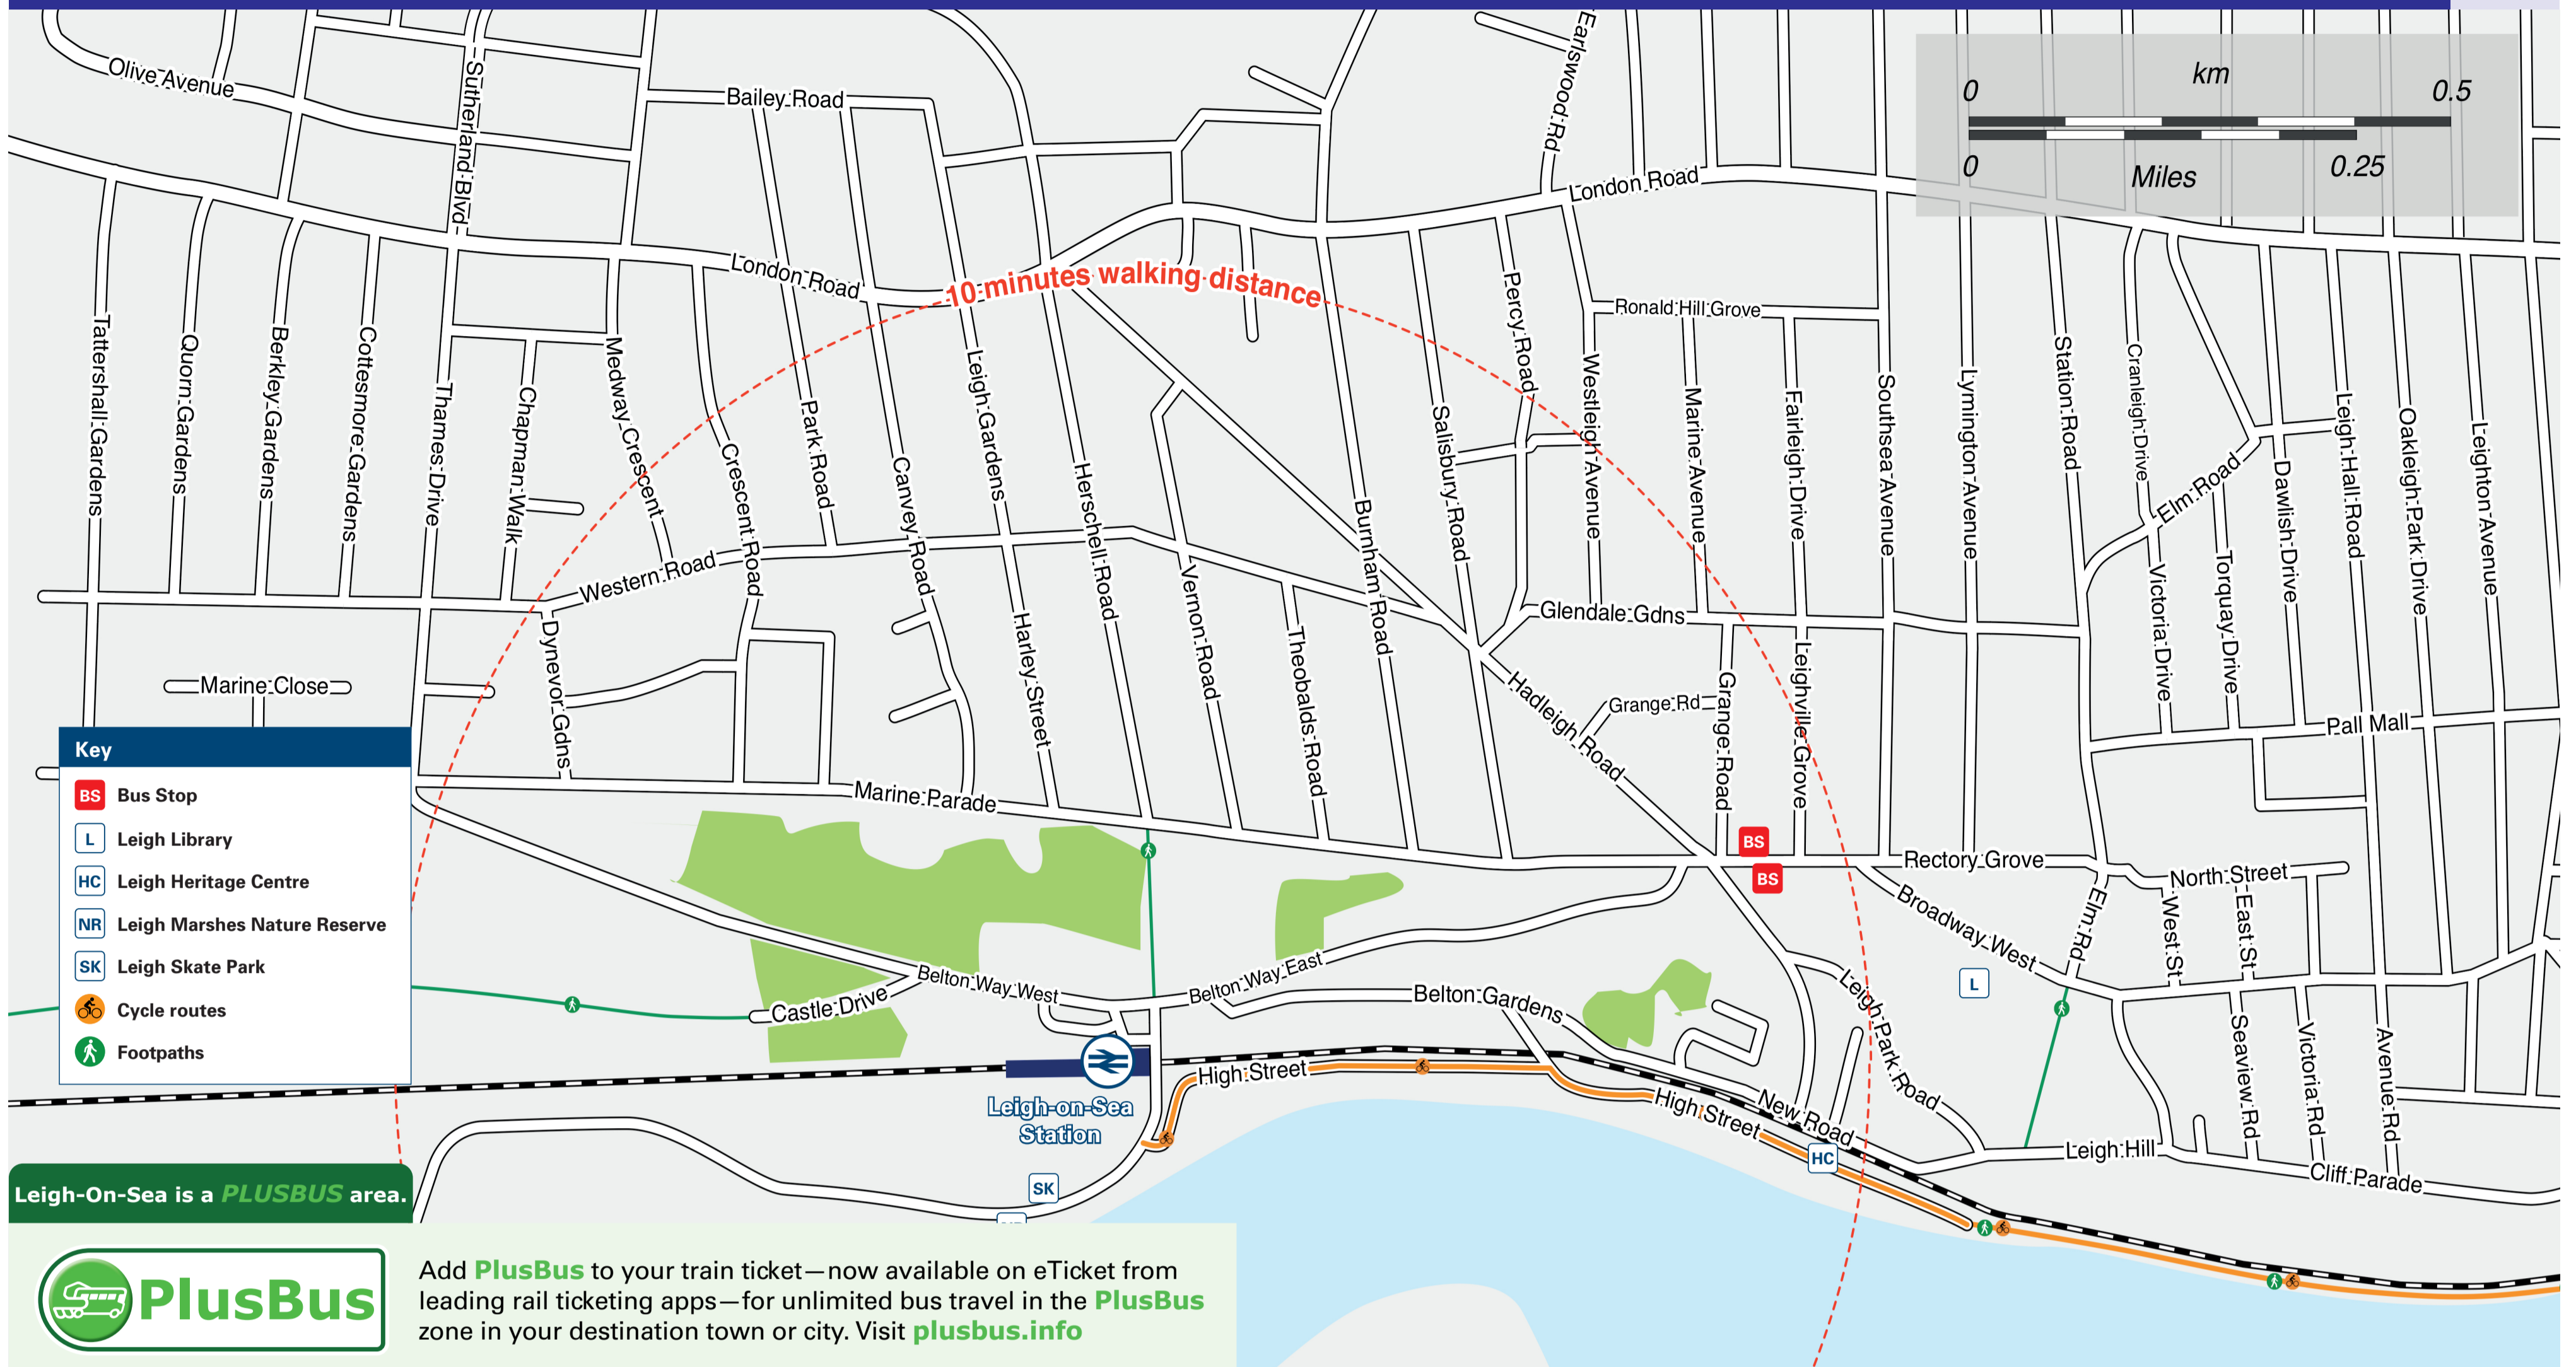

# Onward Travel Information

## Leigh-On-Sea Station

### Local area map

### Main destinations by bus

(Data correct at April 2026)

DESTINATION	BUS ROUTES	BUS STOP
Belfairs	23A, 23B*	C
Canvey (Village & Newlands)	21	B
Chalkwell (Esplanade) ●	17#	B
Eastwood	23A, 23B*	C
● Hadleigh	21	B
● Leigh-on-Sea (Leigh Road)	21	E
● Leigh-on-Sea (Post Office)	21	E
● Leigh-on-Sea (Thames Drive)	21	E
● Prittlewell	21	E
● Southend Airport	23A	C
● South Benfleet ●	21	B
● Southend-on-Sea (Town Centre) ●	17#, 26	B
	21	E
● Southend Hospital	21	E
● Thundersley	21	B
● Westcliff-on-Sea (Cliffs Pavilion) ●	17#	B