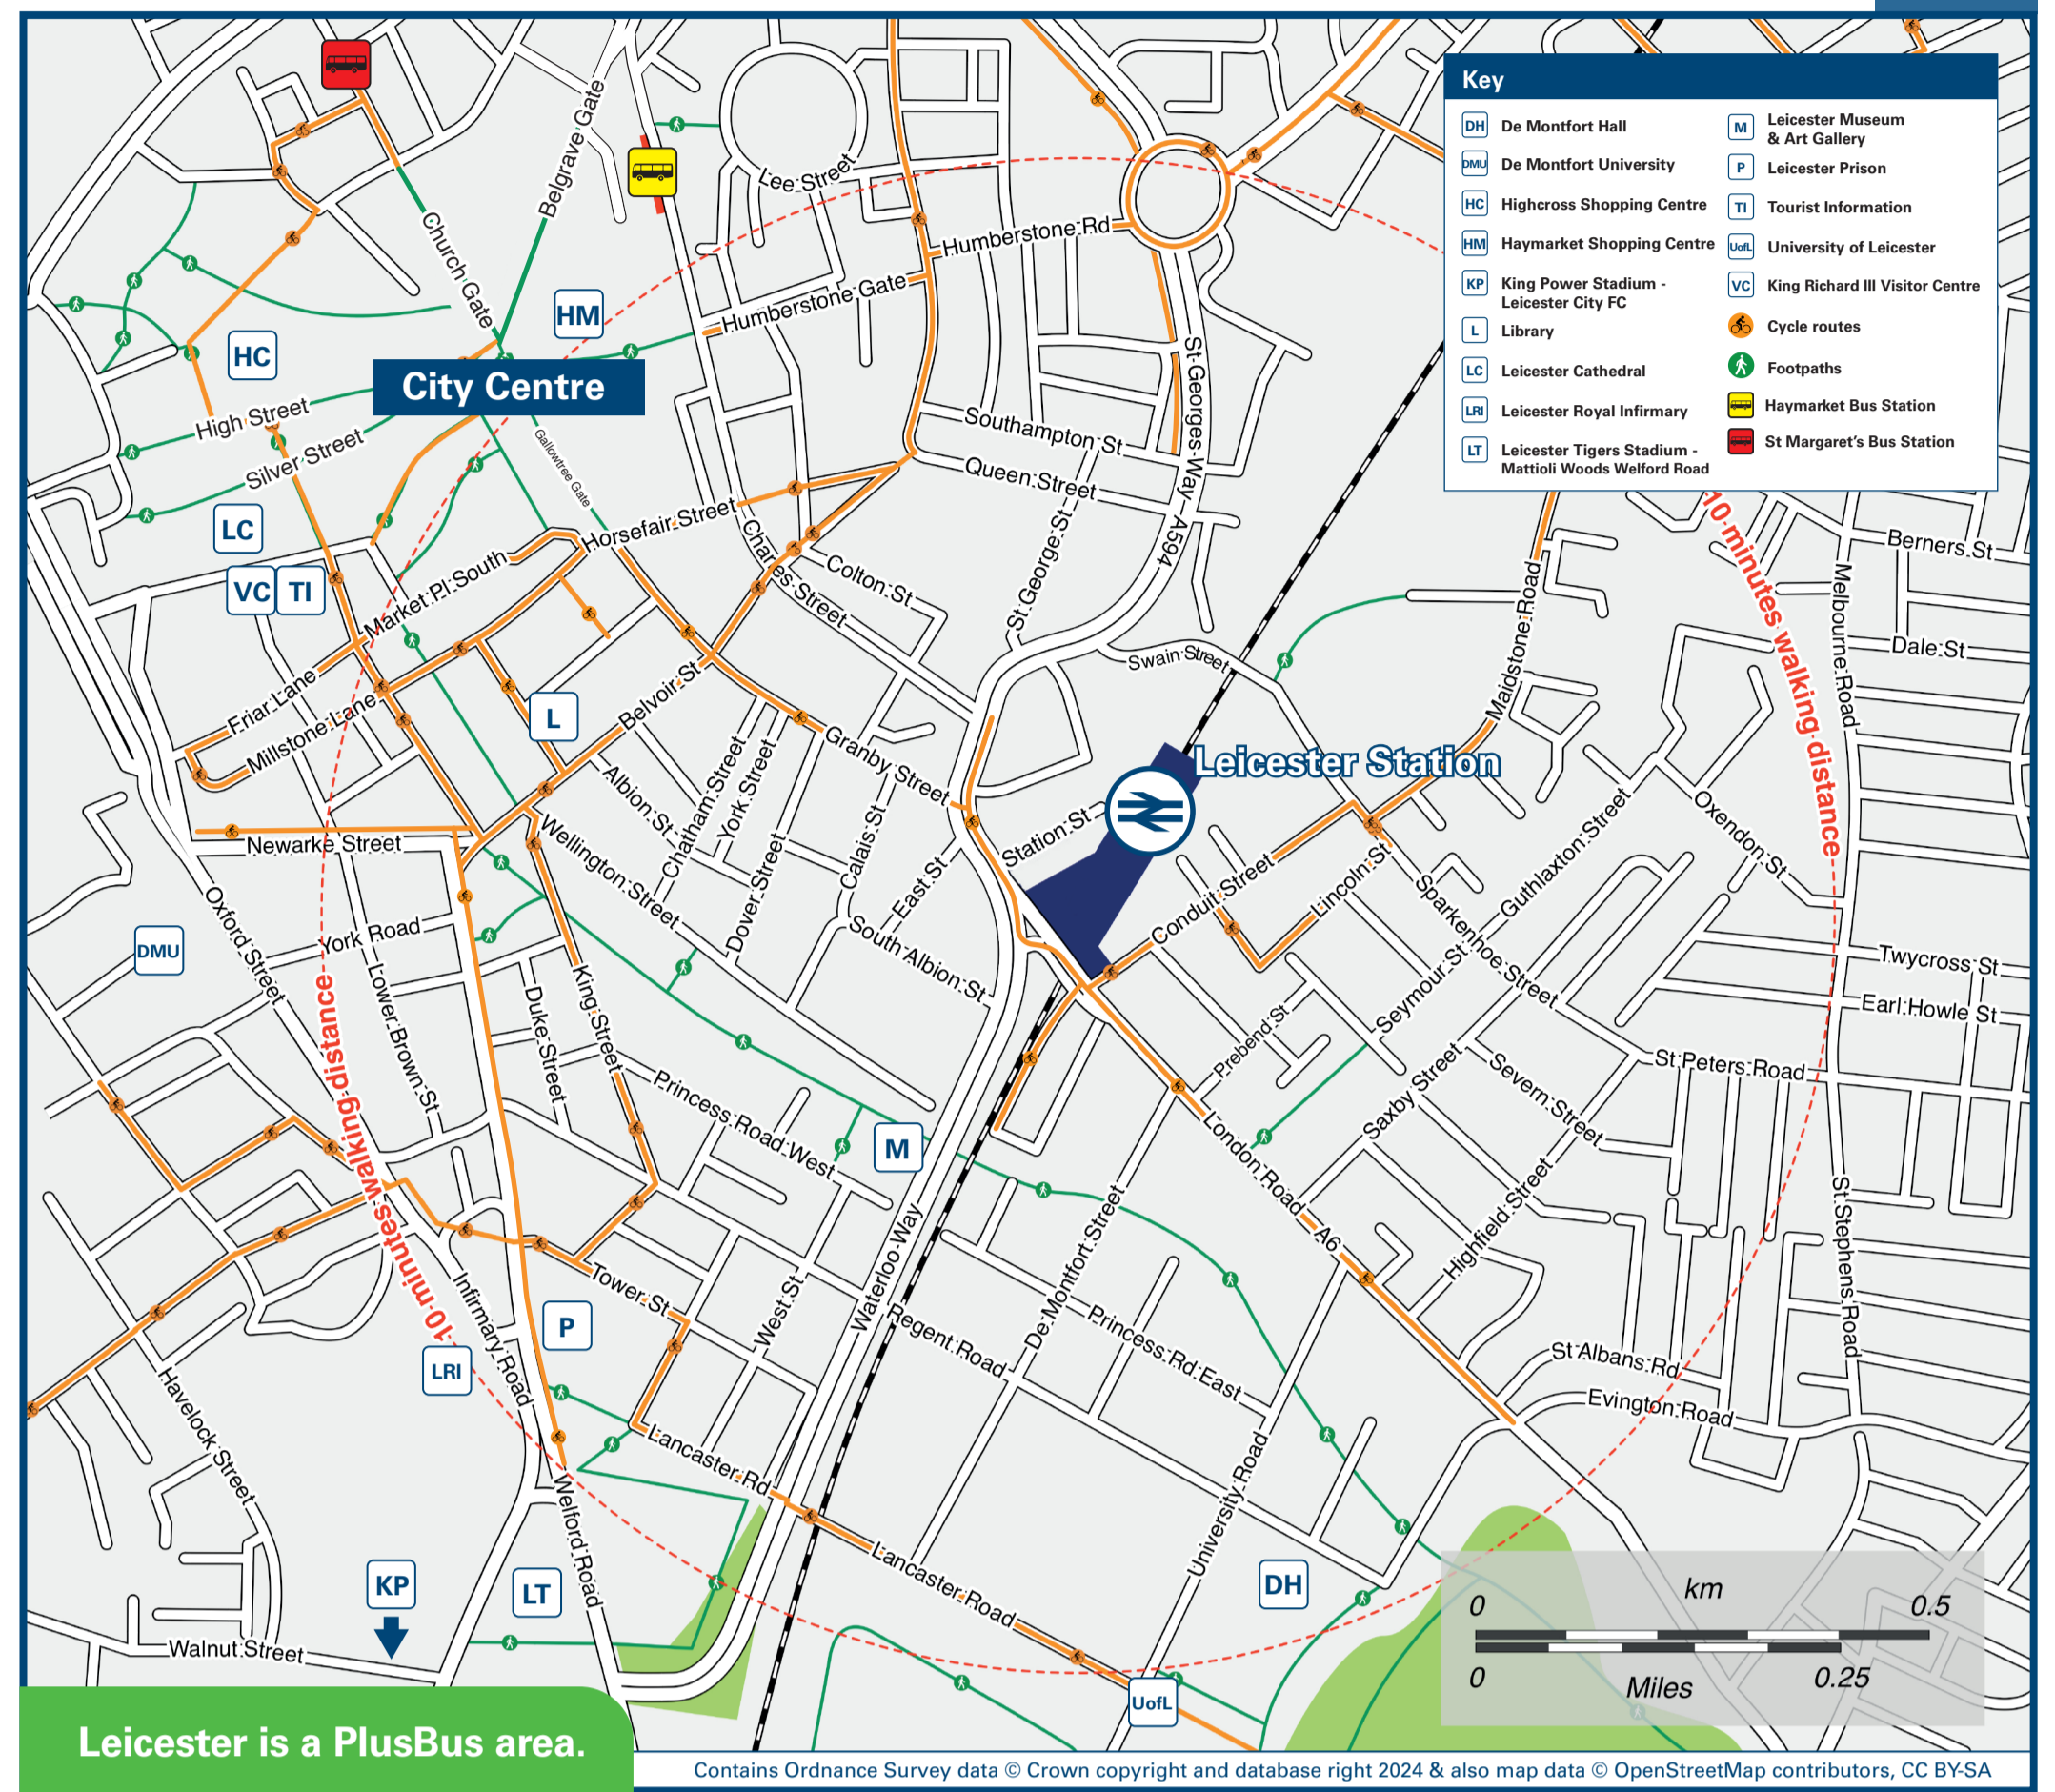

Local area map

Leicester is a PlusBus area.

PlusBus is a discount price 'bus pass' that you buy with your train ticket. It gives you unlimited bus travel around your chosen town, on participating buses. Visit www.plusbus.info

Main destinations by bus

(Data correct at April 2024)

DESTINATION	BUS ROUTES	BUS STOP
Aylestone / Aylestone Park	48	E D
Beaumont Centre	HH(Hospital Hopper)	A
Belgrave	54	Haymarket Bus Stn H V
Birstall	22A	E G
New Lubbethorpe	Novus Direct	E G
Clarendon Park	Novus Direct	E G
De Montfort Hall	44, 44A	E E
Evington	48	E D
Glenfield Hospital	22, 22A, 22E*	E F
Goodwood (Goodwood Road)	HH(Hospital Hopper)	A
Goodwood (Goodwood Road)	15	E F
Great Central Railway (Leicester North Station)	22A<	E G
Great Central Railway (Leicester North Station)	25<<	Haymarket Bus Stn H V
Great Glen	X3	E D
Great Glen	X31^	E E
Highfields (St Stephens Road / Evington Road)	22, 22A, 22E*, 81^	E F
Kibworth Beauchamp	X3, X7	E D
Knighton (Queens Road/Aberdale Road)	44, 44A	E E
Knighton (Welford Road)	48	E D

DESTINATION	BUS ROUTES	BUS STOP
Leicester City Centre (Charles Street, for Humberstone Gate)	Hop!#, 15, 22, 22A, 22E*, 31, 31A, 44, 44A, 47, 81^, Novus Direct, X7	E G
Leicester City Centre (Granby Street, for Leicester Market)	Hop!#	E G
Leicester City FC (King Power Stadium)	25 minutes walk from this station, see maps.	
Leicester General Hospital	HH(Hospital Hopper)	E D
Leicester General Hospital	22E*	E F
Leicester (Haymarket Bus Station)	Hop!#, 22, 22A, 22E*, 31, 31A, 44, 44A, 47, X3, X7	E G
Leicester HM Prison	Hop!#	E G
Leicester HM Prison	HH(Hospital Hopper)	A
Leicester Racecourse ##	X3	E D
Leicester Racecourse ##	31, 31A, X31^	E E
Leicester Royal Infirmary	Hop!#	E G
Leicester Royal Infirmary	HH(Hospital Hopper)	A
Leicester (St Margaret's Bus Station)	Novus Direct	E G
Leicester Tigers (Welford Road Rugby Ground)	Hop!#	E G
National Space Centre (Abbey Park)	54	Haymarket Bus Stn H V
North Evington (Goodwood Road)	15	E F
Oadby (Beauchamp College/ Coombe Rise)	31, 31A, X31^	E E
Oadby (Grange Estate)	31, 31A, X31^	E E
Oadby (Harborough Road/A6)	X3, X7	E D
Oadby (Town Centre/The Parade)	31, 31A, X31^	E E

DESTINATION	BUS ROUTES	BUS STOP
South Evington (Highway Road)	81^	E F
St Nicholas Circle (for Richard III Visitor Centre)	Hop!#, Novus Direct	E G
St Nicholas Circle (for Richard III Visitor Centre)	HH(Hospital Hopper)	A
Stoneygate (London Road)	31, 31A, X31^	E E
Thorpe Astley	Novus Direct	E G
University of Leicester Botanic Gardens ##	X3	E D
University of Leicester Botanic Gardens ##	31, 31A, X31^	E E
University of Leicester (Main Campus)	48	E D
Wigston	48	E D

Notes