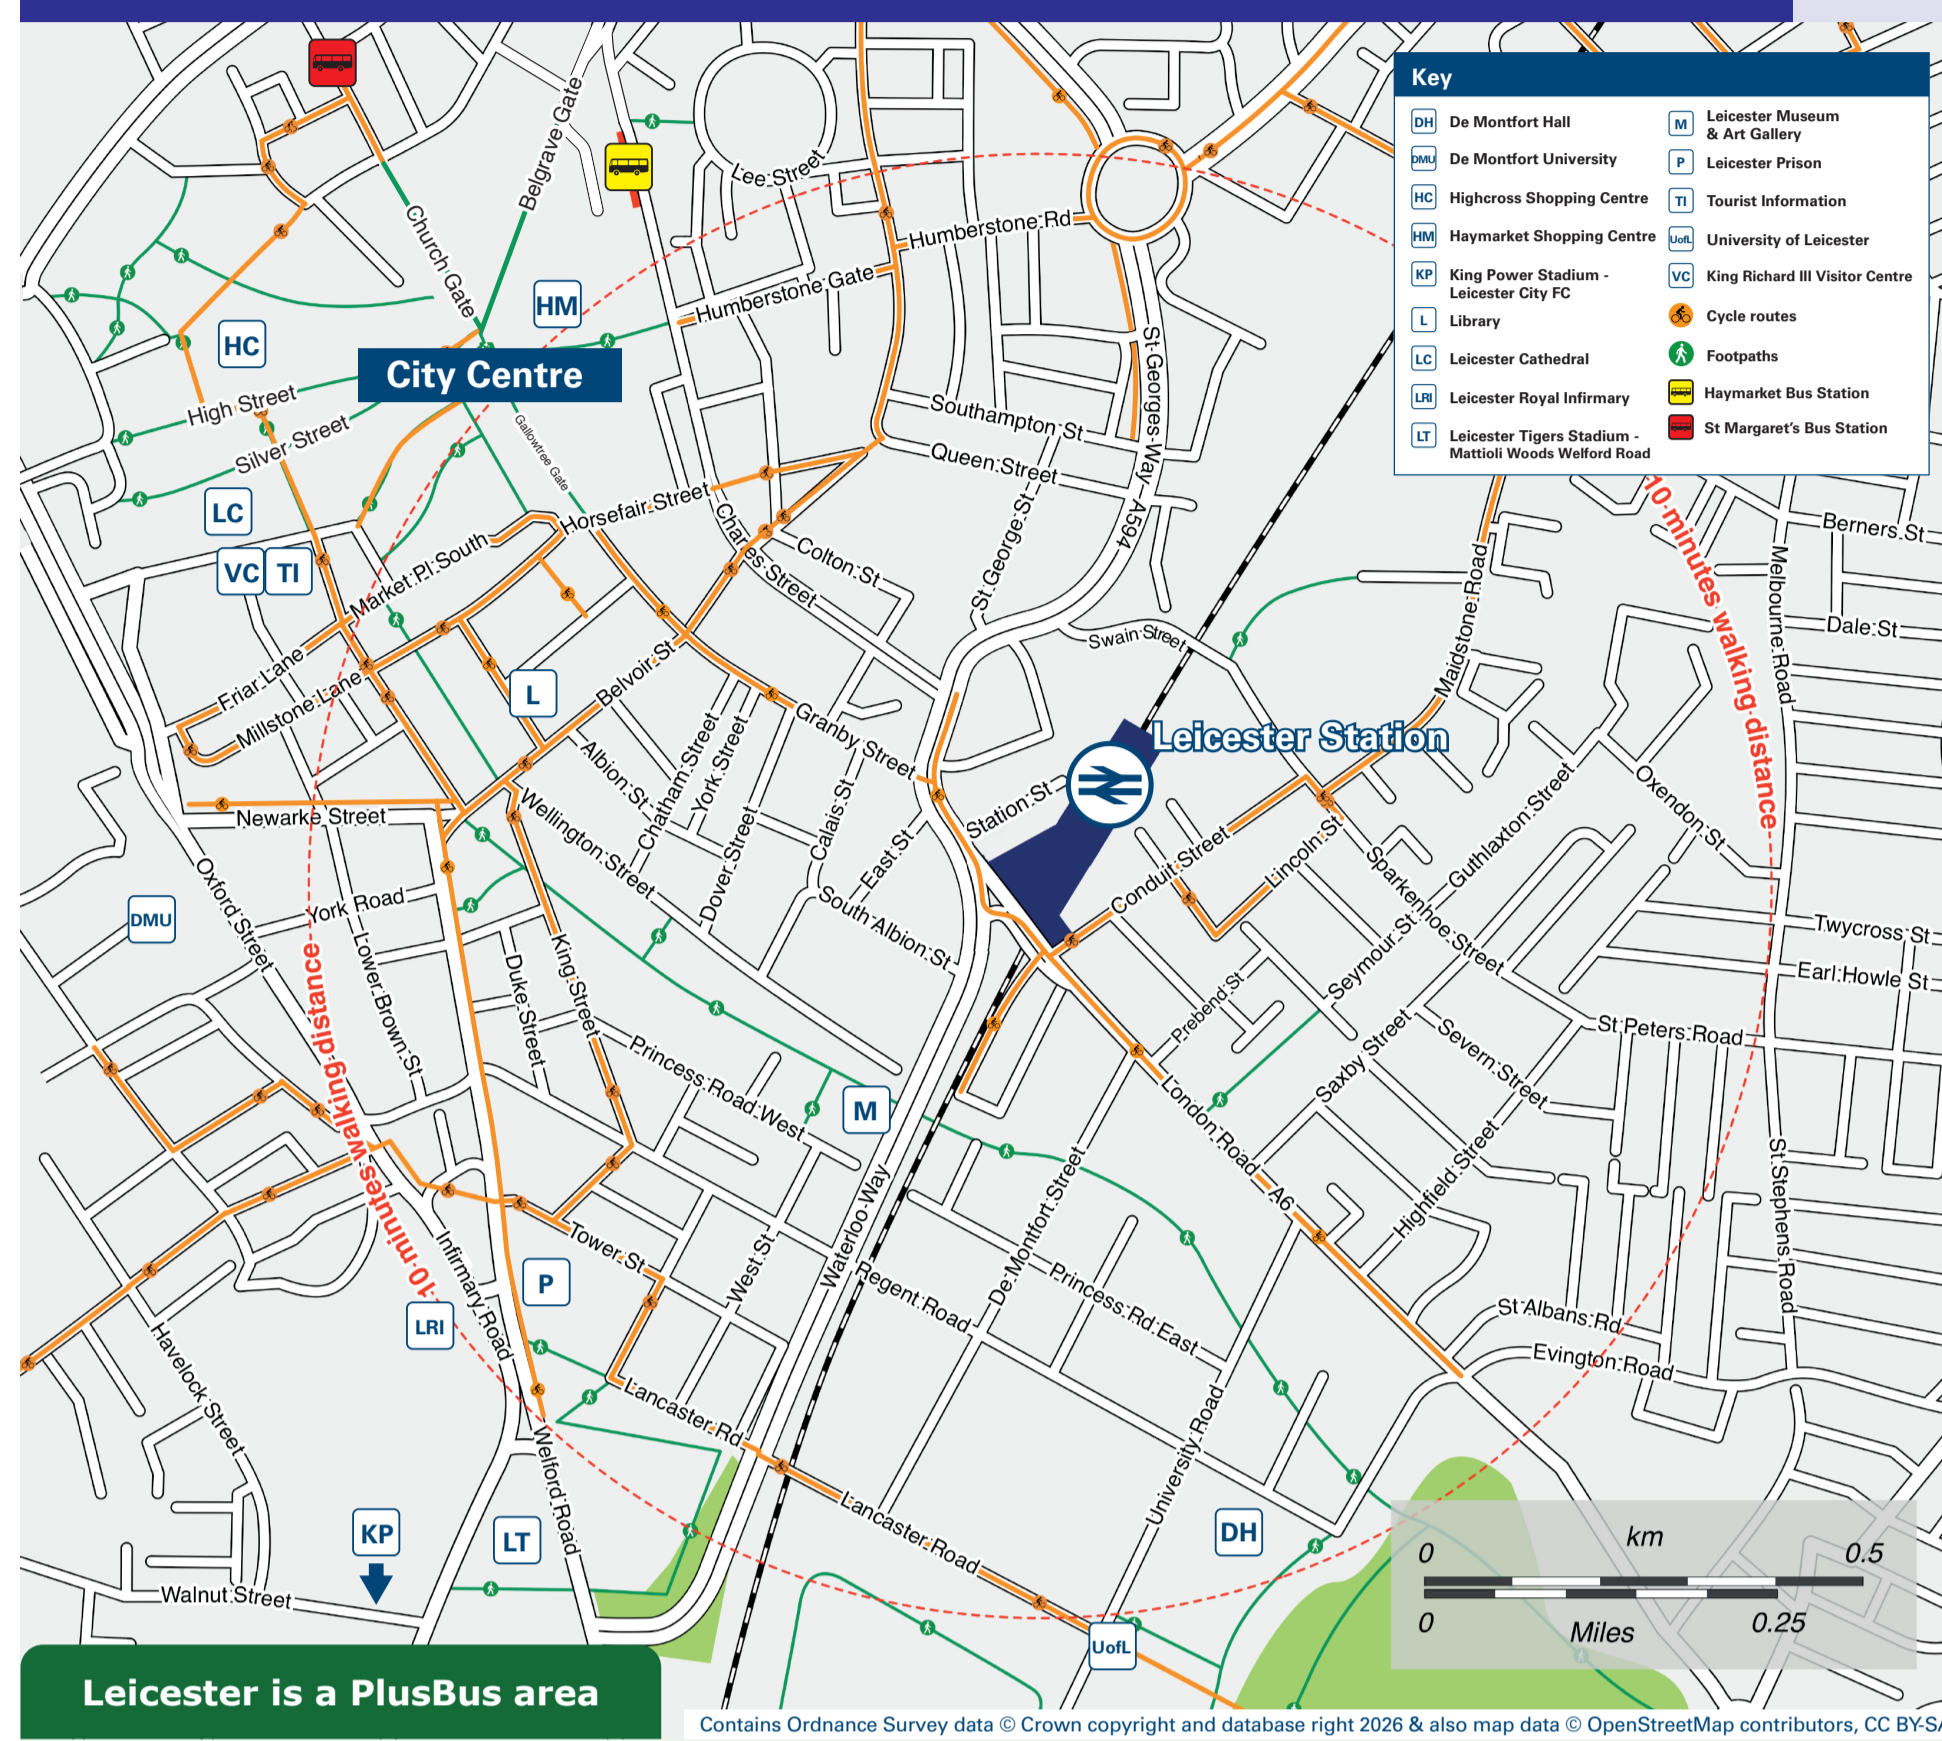

Local area map

Add **PlusBus** to your train ticket—now available on eTicket from leading rail ticketing apps—for unlimited bus travel in the **PlusBus** zone in your destination town or city. Visit [plusbus.info](https://www.plusbus.info)

NOTES

- PlusBus destination, please see below for details.
- Additional bus services operate from Charles Street; Haymarket Bus Station; Humberstone Gate East and St Margarets Bus Station, contact Traveline for details.
- For bus times and days of operation please contact Traveline on www.traveline.info or call: 0871 200 22 33
- # Hop! is a FREE One-way circular city centre bus service that runs every 10 minutes on Mondays to Saturdays between 8am to 6pm.
- ## Alight bus at Glebe Road bus stop on the A6/Leicester Road for a short walk to Leicester Racecourse or the University of Leicester Botanic Garden
- * Bus route 22E runs an evening service on Mondays to Saturdays, only.
- ** Bus route 44S runs services on Sundays, only.
- ~ Bus route 81 runs services on Mondays to Fridays, only.
- Direct trains operate to this destination from this station.
- It's a 10 to 15 minutes walk from this station to this destination including Leicester City Centre, see maps for walking routes.
- Heritage Railway Company, please see www.gcrailway.co.uk for running days, events and further details.