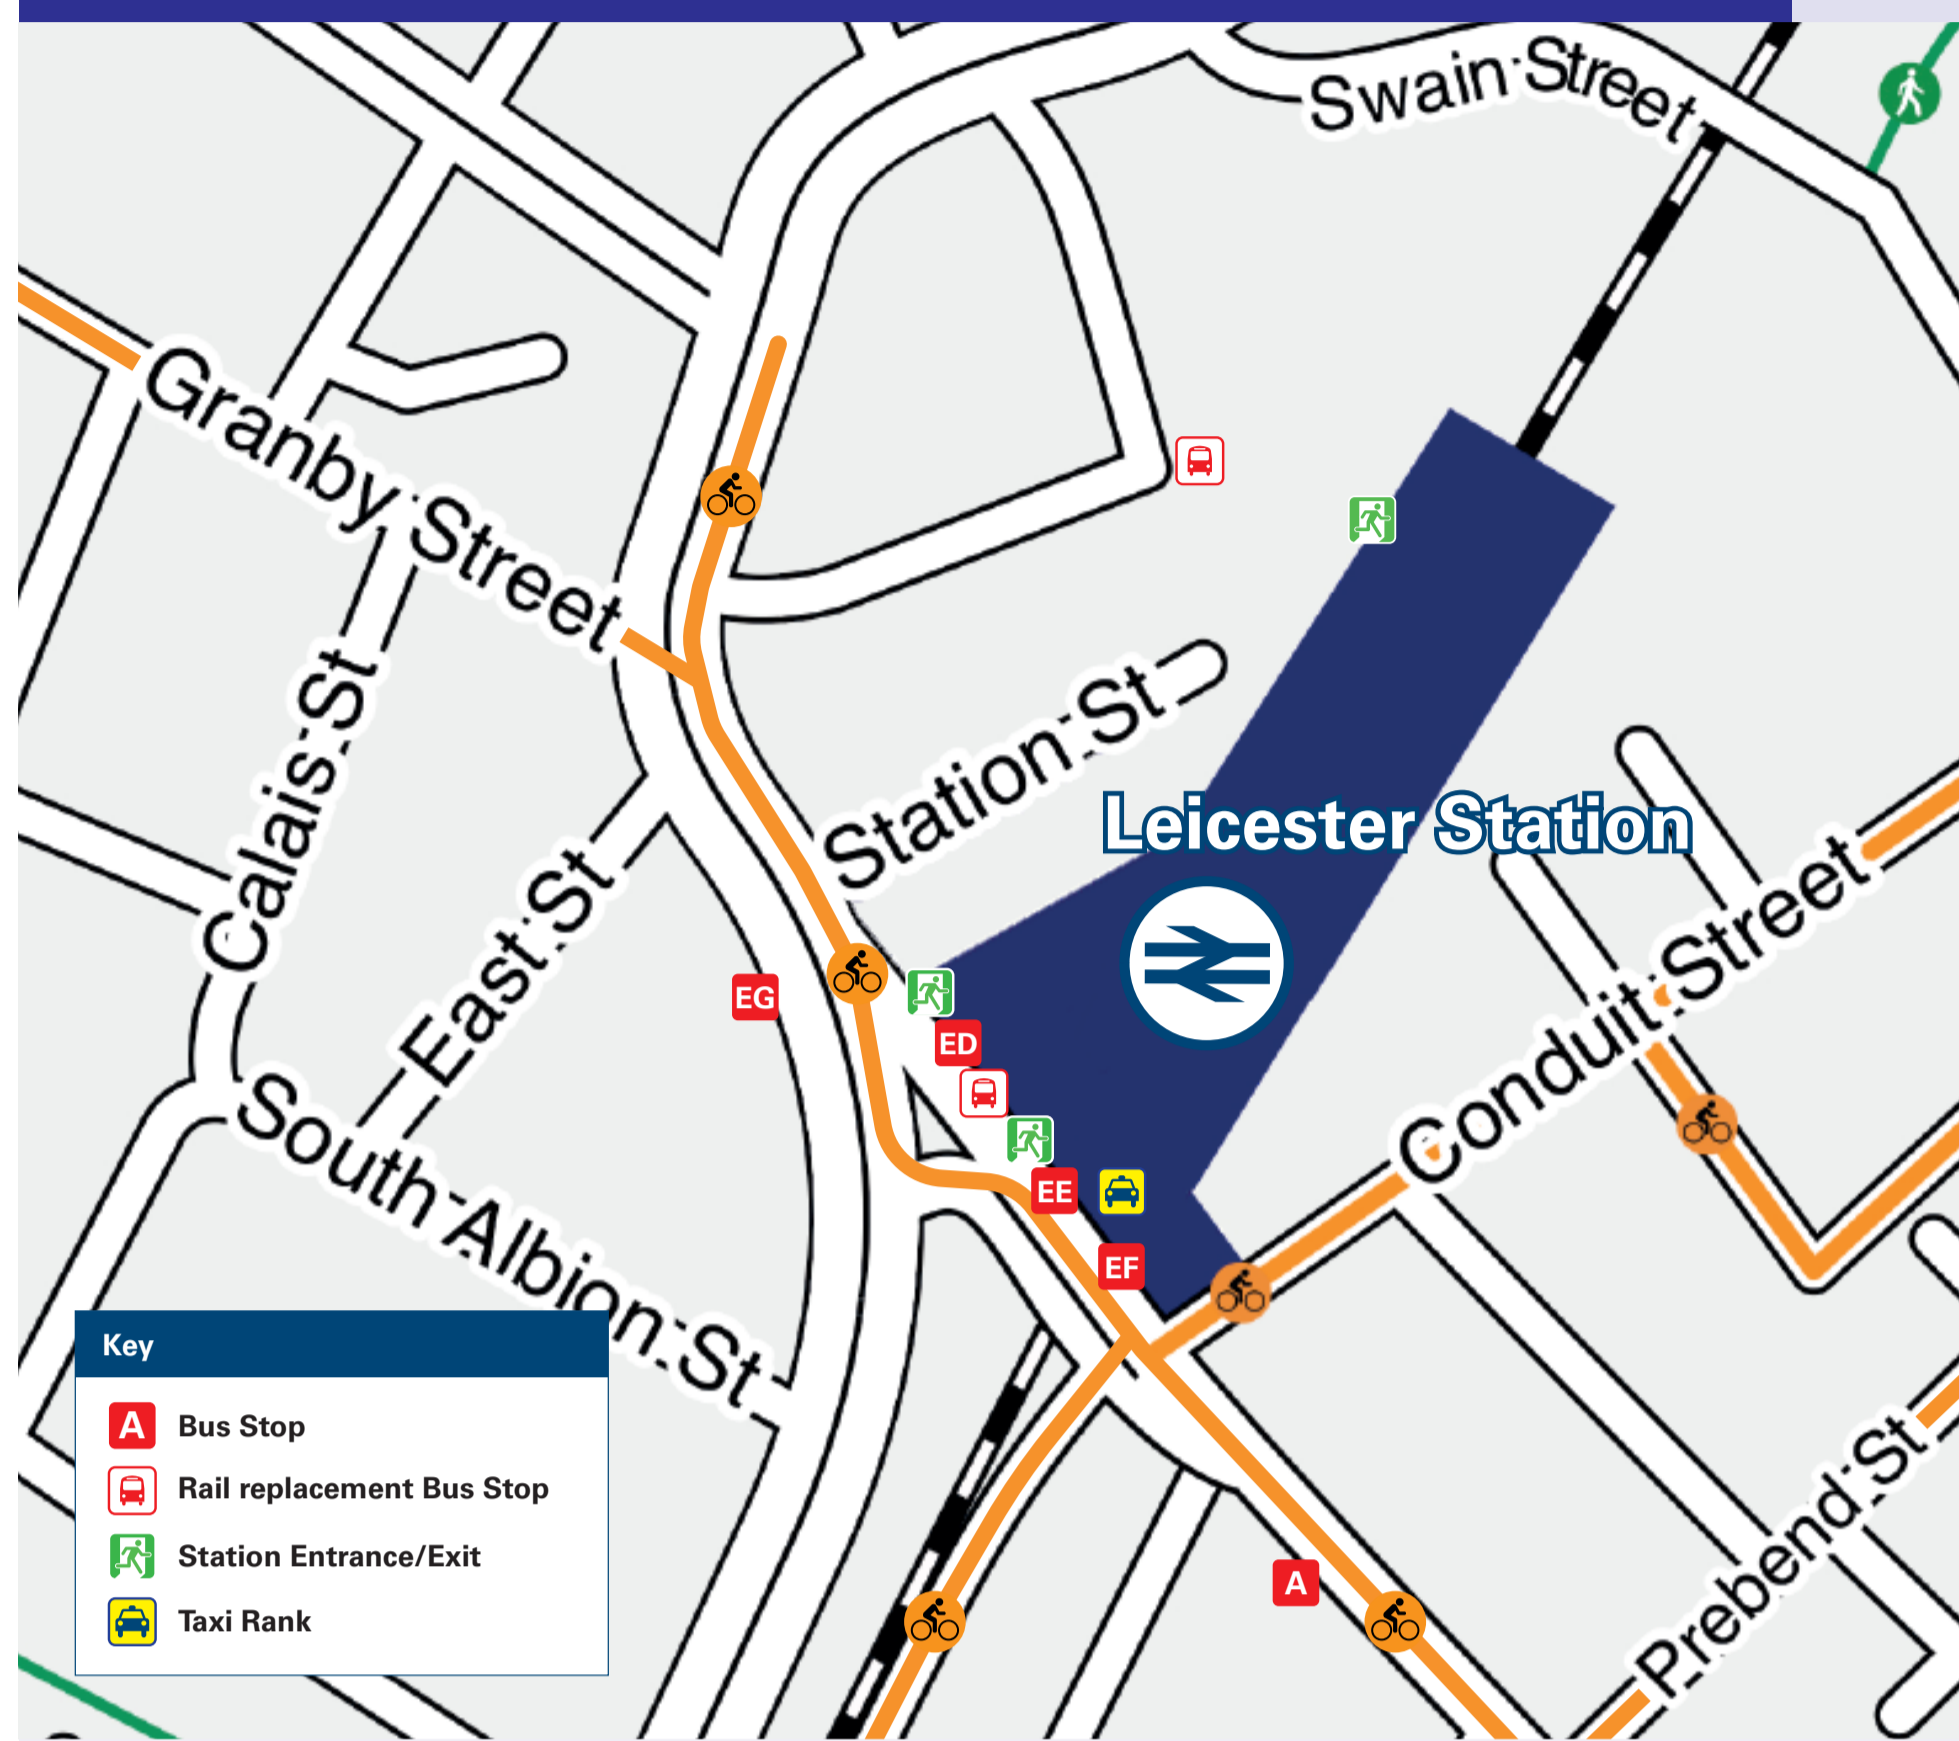

Onward Travel Information

Leicester Station

Buses and Taxis

Rail replacement Coaches leave from the Station front. Please note: During pre-planned engineering works, coaches will leave from the station car park.