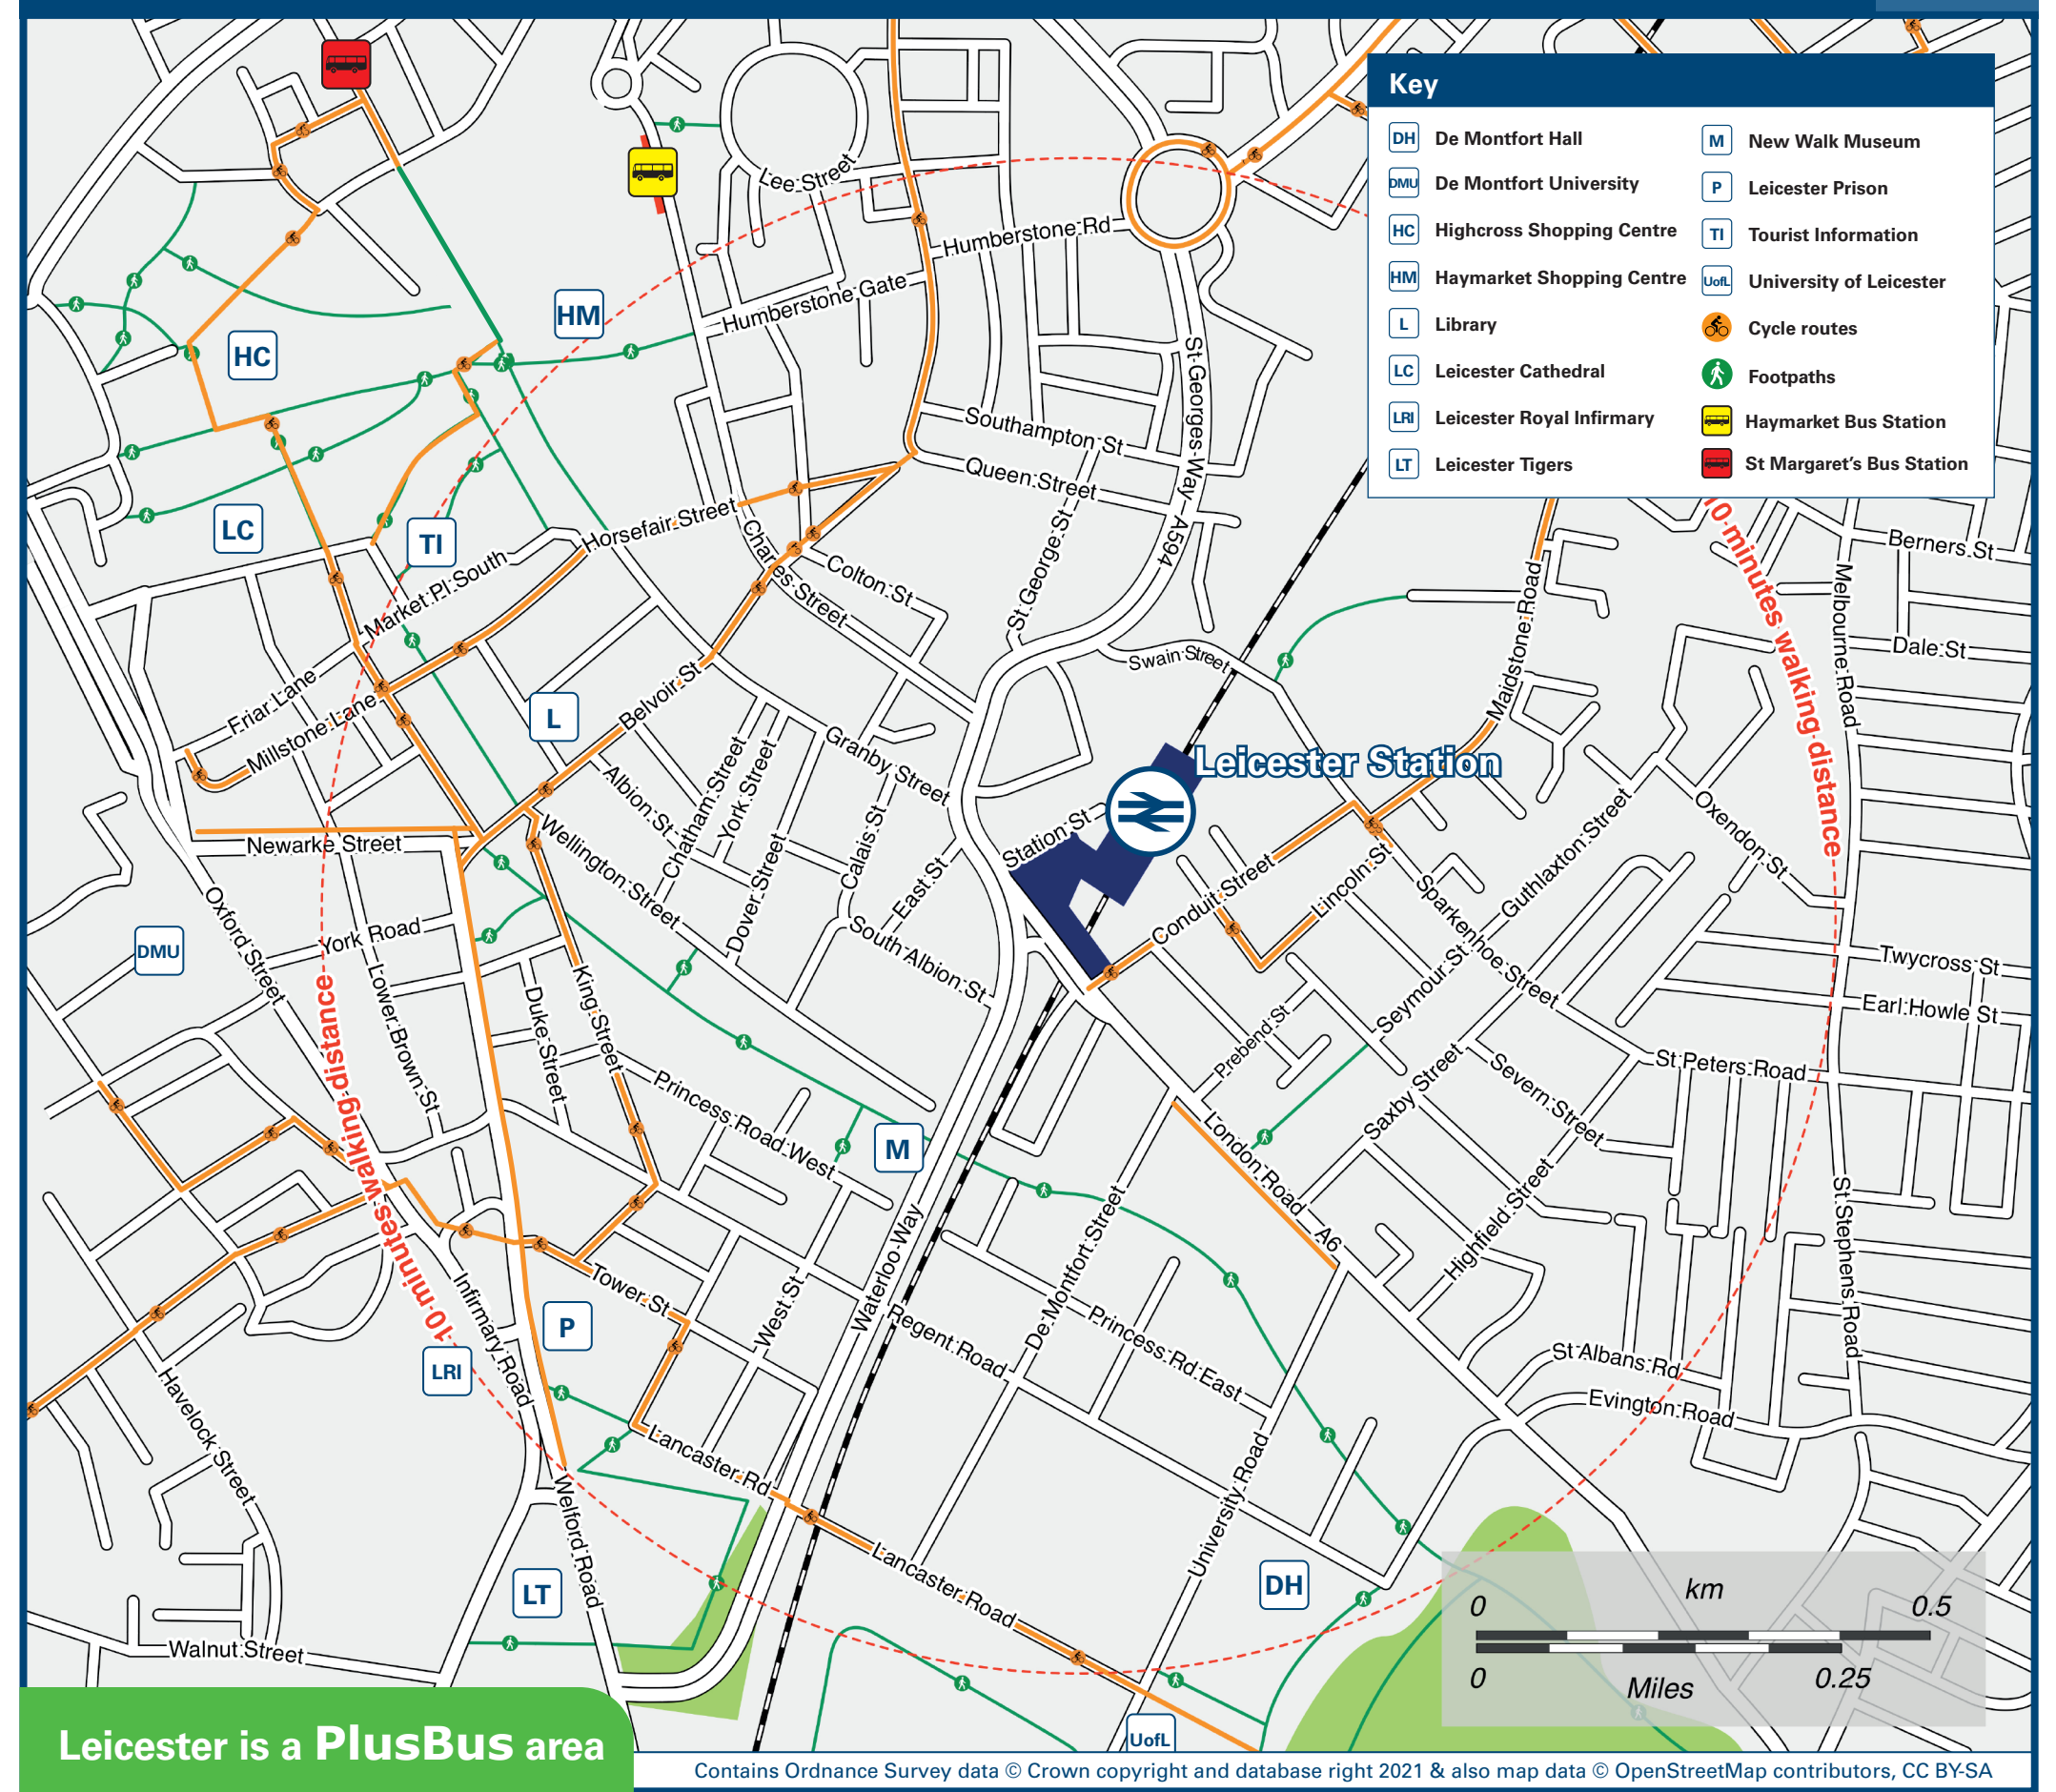

Leicester Station

Onward Travel Information

Buses and Taxis

Rail replacement buses and coaches depart from the front of the station.

Local area map

Leicester is a PlusBus area

PlusBus is a discount price 'bus pass' that you buy with your train ticket. It gives you unlimited bus travel around your chosen town, on participating buses. Visit www.plusbus.info

DESTINATION	BUS ROUTES	BUS STOP
Leicester City FC (King Power Stadium)	20 - 25 minutes walk via Waterloo Way	
● Leicester General Hospital	54A(Eves) 16	EH EF EC
● Leicester (Haymarket Bus Station)	15 minutes walk via Charles Street 22, 22A, 22B, 31, 31E, 44, 44A, 47, 47A, 54, 54A, X7	EH
● Leicester HM Prison	10 minutes walk via Waterloo Way UHL	A
● Leicester Racecourse	X3 31, 31E*	ED EE
● Leicester Royal Infirmary	10 minutes walk via Waterloo Way UHL	A
● Leicester (St Margaret's Bus Station) #	15 minutes walk via Granby Street	
● Leicester Tigers (Welford Road Rugby Ground)	15 minutes walk via Waterloo Way	
● National Space Centre	54, 54A	EH
● North Evington (Goodwood Road)	54, 54A	EF
● Oadby (Beauchamp College/ Coombe Rise)	31, 31E*	EE
● Oadby (Grange Estate)	31, 31E*	EE
● Oadby (Harborough Road/A6)	X3, X7	ED
● Oadby (Town Centre/The Parade)	31, 31E*	EE
● Rushey Mead	22	EH
● South Evington (Highway Road)	81	EF