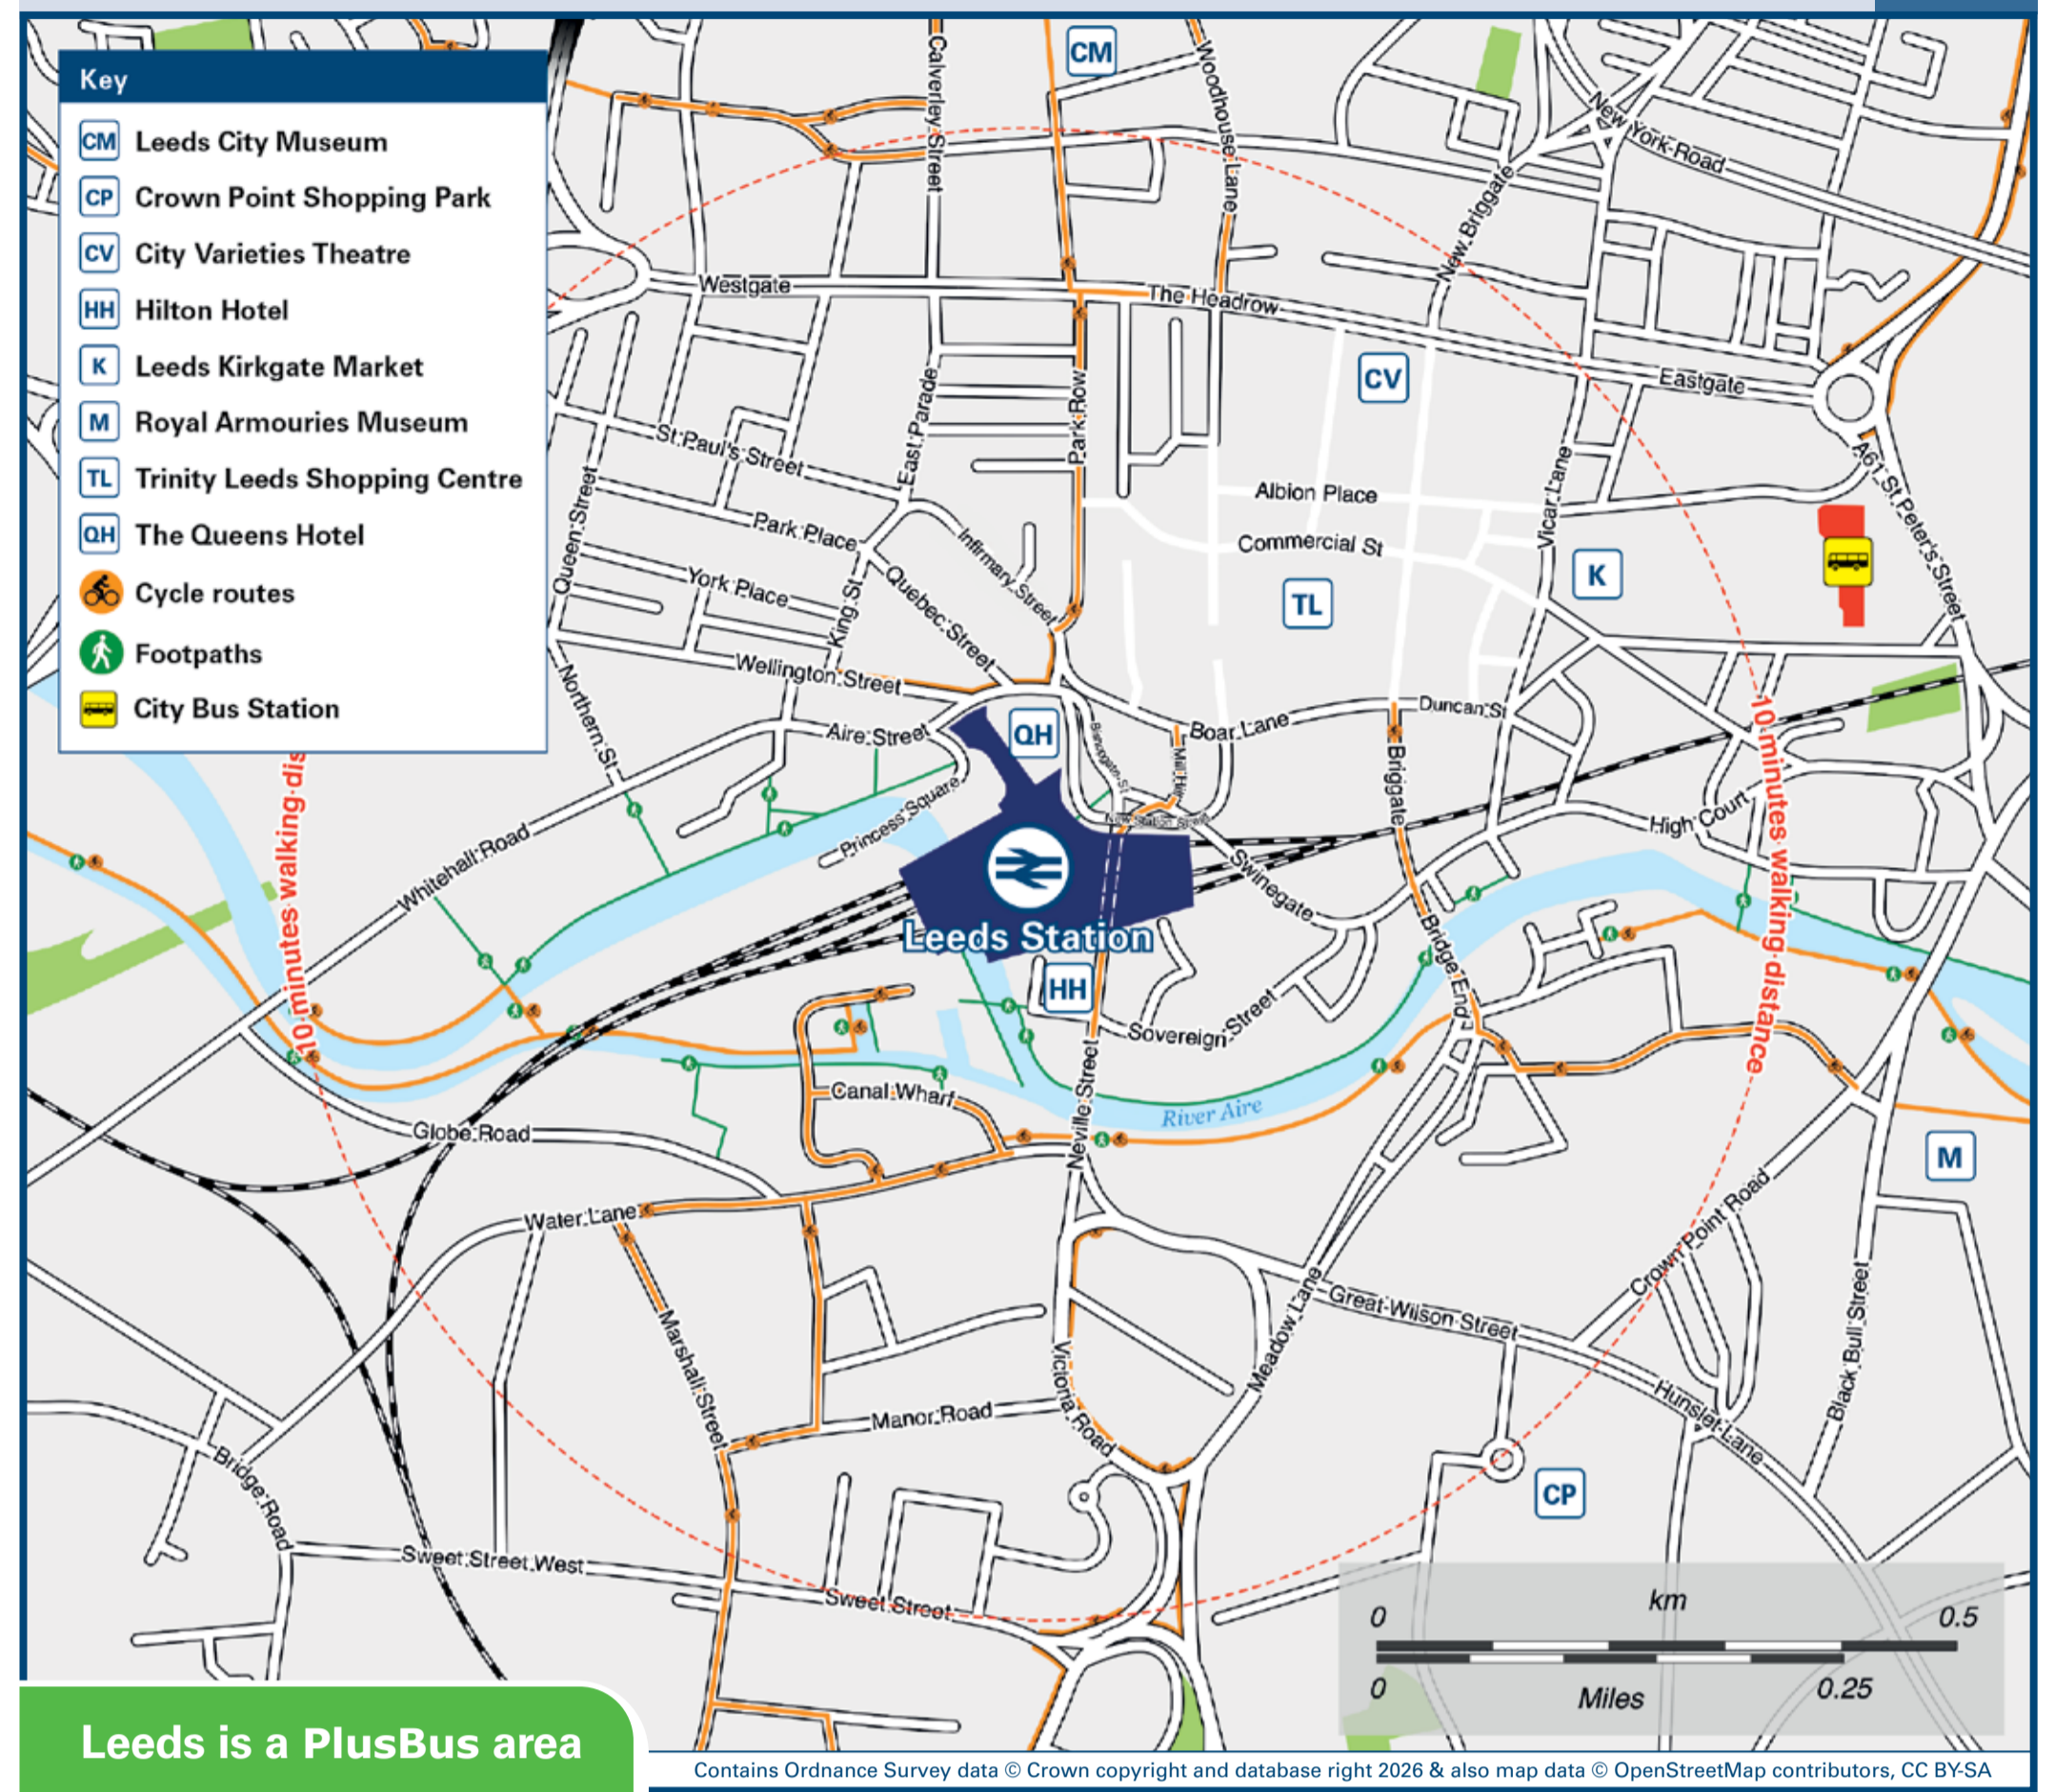

Local area map

Leeds is a PlusBus area

Add PlusBus to your train ticket—now available on eTicket from leading rail ticketing apps—for unlimited bus travel in the PlusBus zone in your destination town or city. Visit www.plusbus.info

Main destinations by bus

(Data correct at March 2026)

DESTINATION	BUS ROUTES	BUS STOP
● Beeston	24 116, 200, 201, 202, 203	Station stop E Station stop F
● Bramley Centre	24, 65, 75	City Square stop G
● Bruntcliffe	14	Wellington stop Q
● Cardinal Estate (Beeston)	16, 16A**	City Square stop D
● Cottingley (Leeds)	200	Station stop F
● Eiland Road Park & Ride	65	City Square stop G
● Eiland Road Stadium (Leeds United FC)#	55, 55C**	City Square stop G
● Farnley	PR1	Boar Lane stop P
● Farsley	55, 55C**	City Square stop G
● Gildersome	15, 42	Wellington stop Q
● Halton / Halton Moor	16, 16A**	City Square stop D
● Harehills (Compton Road)	65	City Square stop G
● Harehills (Roundhay Road)	229	City Square stop G
● Headingley	5*, 5A**, 19, 19A	City Square stop L
● Holbeck	4, 4F, 16, 16A**	City Square stop A Wellington stop Q
● Horsforth	42	Wellington stop Q
● Hunslet	X98, X99	Station stop D
● Hyde Park (Cardigan Road)	24	City Square stop E
● Ireland Wood	19, 19A	Station stop B
● Kippax	24	Station stop E
● Kirkstall	24, 55, 55C**, 65, 75	City Square stop G
● Leeds Beckett University (Headingley Campus)	A1	Station stop B
	33, 34, A1	Wellington stop Q
	74	Station stop E
	75	City Square stop G
	19, 19A	Station stop B
	19, 19A	Station stop B
	163	City Square stop L
	A1	Station stop B
	33, 34, 60, 60A, 508, A1	Wellington stop Q
	24-	City Square stop E

DESTINATION	BUS ROUTES	BUS STOP
● Leeds Beckett University (Civic Quarter)	5*, 5A**	Station stop B
● Leeds Bradford International Airport	A1	Station stop B
● Leeds City Bus Station (York Street)	5*, 5A**, 19, 19A	City Square stop L
● Leeds City College (Park Lane Campus)	5*	Station stop B
● Leeds Corn Exchange (for Kirkgate Market)	5*, 5A**, 19, 19A	City Square stop L
● Leeds First Direct Arena##	163	City Square stop H
● Leeds General Infirmary	5*	Station stop B
● Leeds Law Courts (Westgate)	5*	Station stop B
● Leeds Merrion Centre (Woodhouse Lane)	5*, 5A**	Station stop B
● Leeds The Headrow (for Shopping area)	5*, 5A**	Station stop B
● Leeds United FC (Eiland Road)#	42	Wellington stop Q
● Leeds University (Clarendon Way)	55, 55C**	City Square stop G
● Middleton	5*	Station stop B
● Moortown	74	Station stop E
● Morley	75	City Square stop G
● New Farnley	7, 7A, 7S	Station stop C
● Oakwood (Clock)	65	City Square stop G
● Osmondthorpe	200, 201	Station stop F
● Parkwood Estate (Beeston)	254, 255	City Square stop C
● Primley Park	X98, X99	Station stop D
● Pudsey	5*, 5A**	City Square stop L
● Rawdon	75	City Square stop G
● Rodley	7, 7A	Station stop C
● Scarcroft	4, 4F, 16, 16A**, X11	City Square stop D
● Seacroft	14, 508	Wellington stop Q
● Shadwell	A1	Station stop B
	33, 34, A1	Wellington stop Q
	16, 16A**	City Square stop D
	60, 60A	Wellington stop Q
	X98, X99	Station stop D
	4, 4F, 16, 16A**	City Square stop A
	75	Station stop C