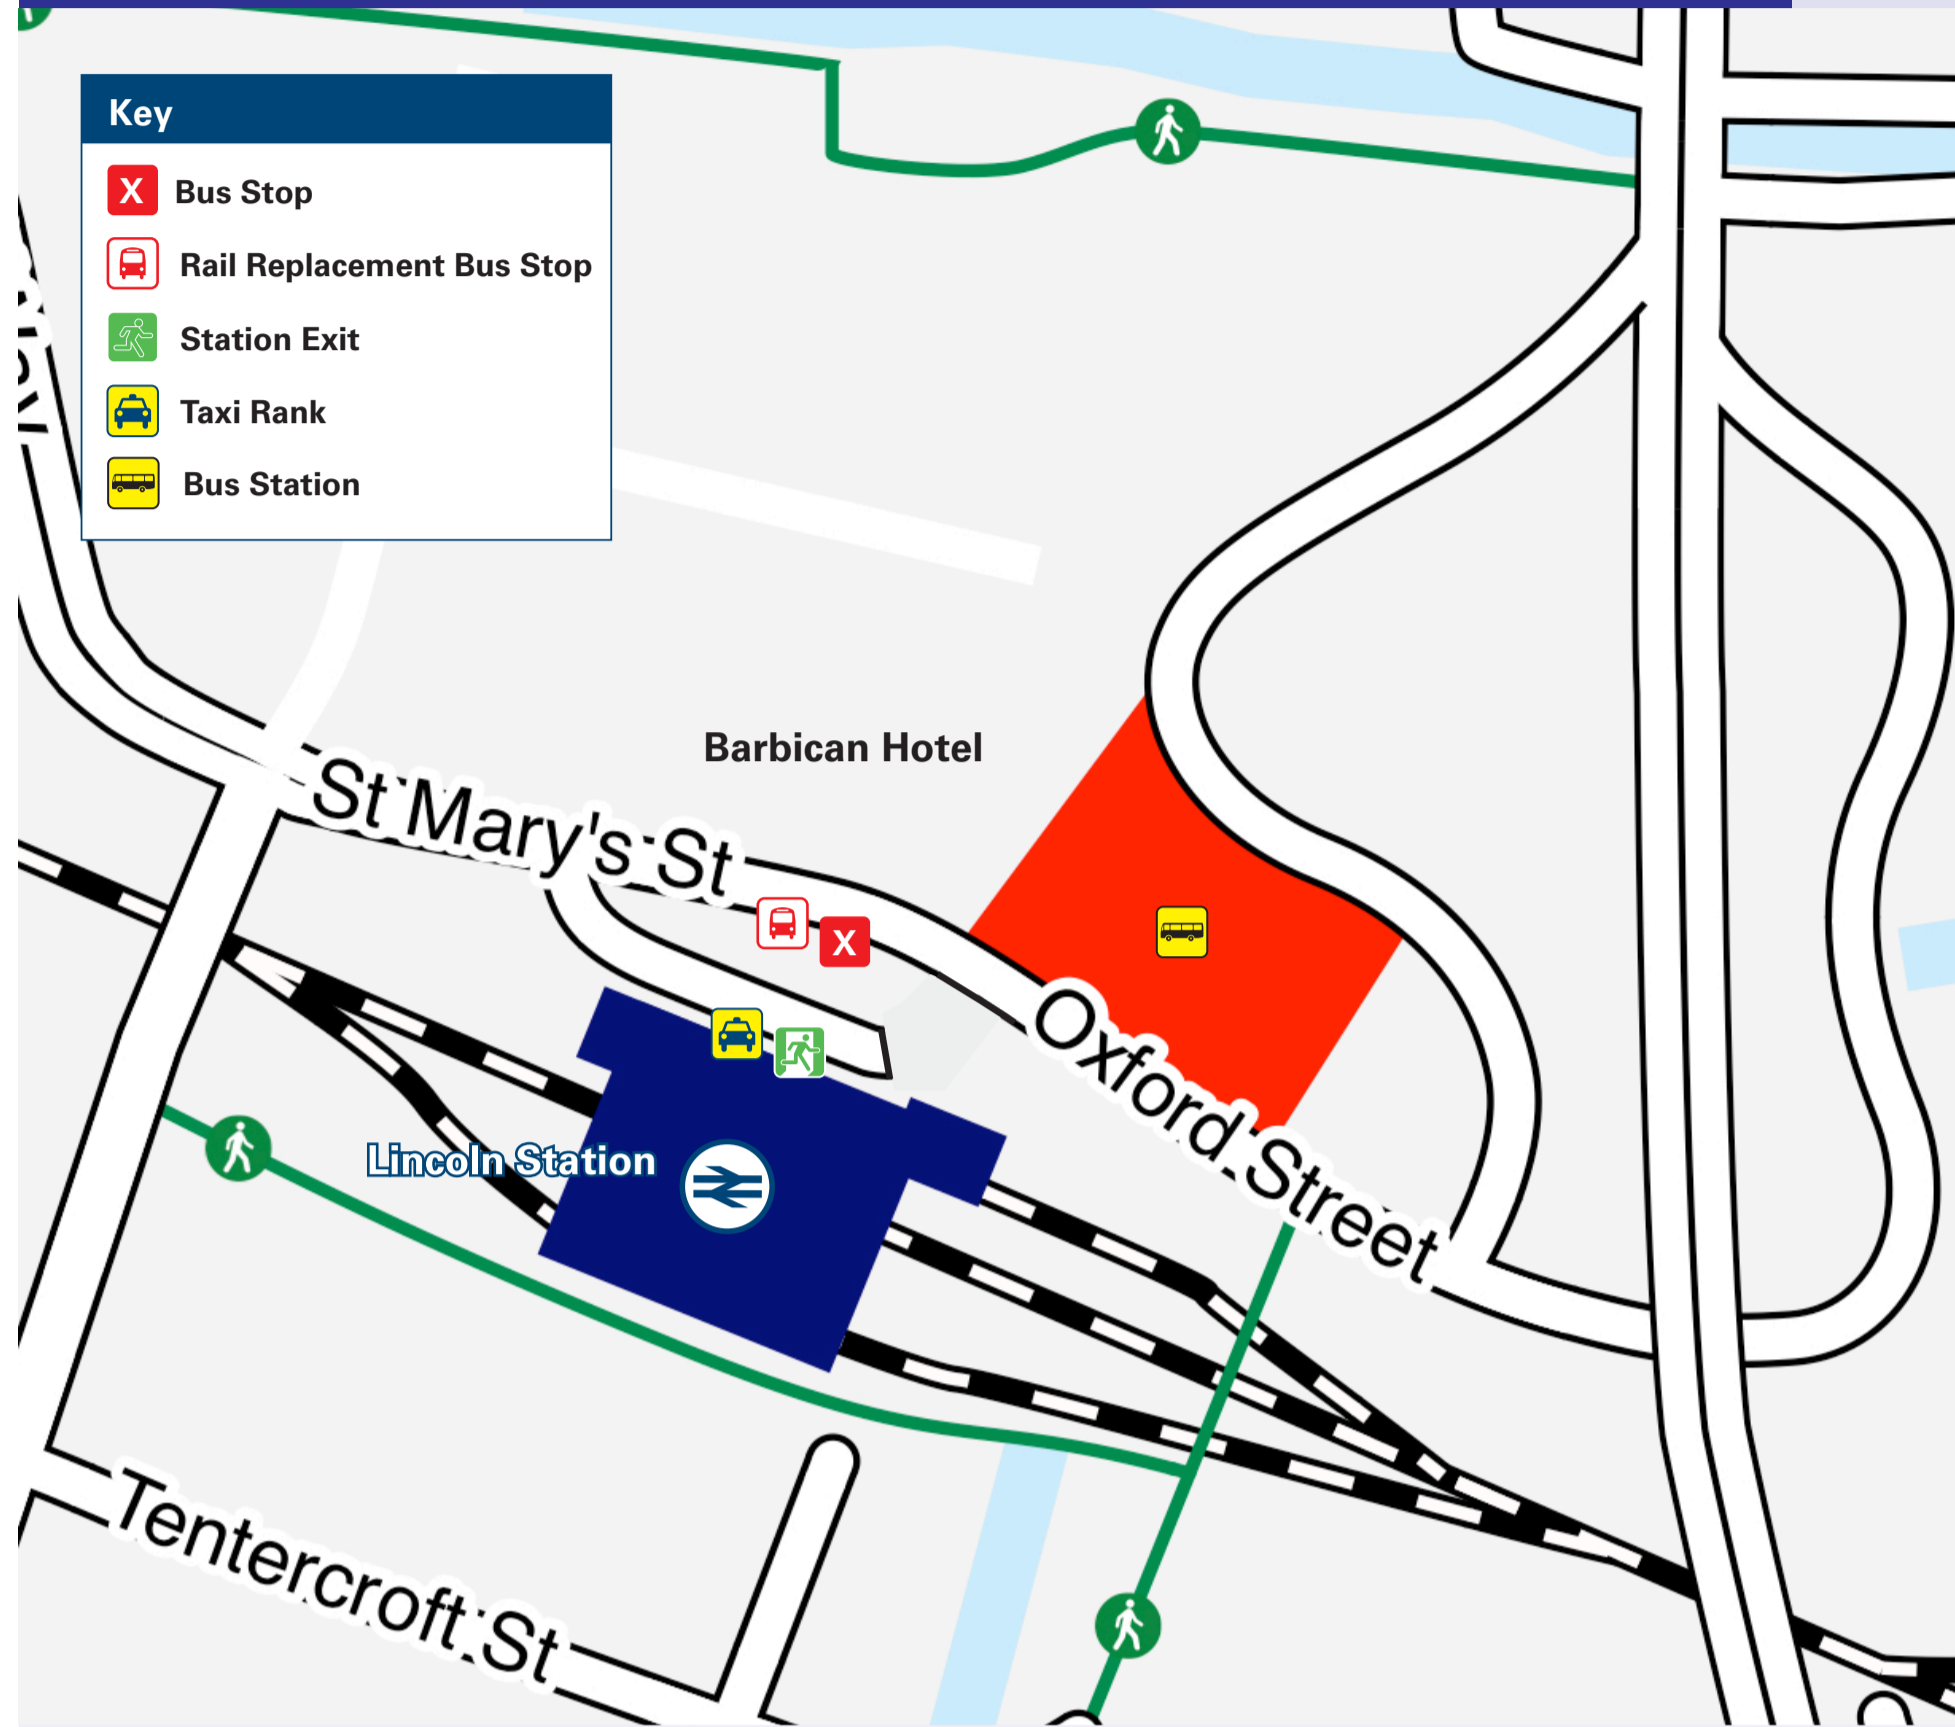

Onward Travel Information

Lincoln Station

Buses and Taxis

Rail replacement buses and coaches depart from outside the front of the station.

Local area map

Lincoln is a PlusBus area

Add PlusBus to your train ticket—now available on eTicket from leading rail ticketing apps—for unlimited bus travel in the PlusBus zone in your destination town or city. Visit plusbus.info

Main destinations by bus

(Data correct at May 2026)

DESTINATION	BUS ROUTES	BUS STOP
Bassingham	47##, 49	Bus Stn Stand
Bracebridge Heath	1	Bus Stn Stand
Branston	2, 31##, 31X** B5**, B5A**	Bus Stn Stand
Burton Waters	77##	Bus Stn Stand
Cherry Willingham	3	Bus Stn Stand
Coningsby	B5**, B5A** 55~	Bus Stn Stand
Dunholme	12, 12A# 53	Bus Stn Stand
Dunston	31##, 31X** B5**, B5A** 55~	Bus Stn Stand
Fiskerton	3	Bus Stn Stand
Gainsborough	100, 106##	Bus Stn Stand
Grantham	1	Bus Stn Stand
Heighington	2 30##	Bus Stn Stand
Homcastle	30##, 56	Bus Stn Stand
Ingham	103##	Bus Stn Stand
Lincoln City -		
- Birchwood Estate	6 9	Bus Stn Stand
- Boutham	19	Bus Stn Stand
- Brant Road	9 13	Bus Stn Stand
- Bracebridge (Newark Road)	13 15, 16	Bus Stn Stand
- Canwick Road	31, 31X** B5**	Bus Stn Stand
- Carholme Road	55~ 100, 106##	Bus Stn Stand
- Cathedral	WR (Lincoln Walk & Ride Bus) 10##, 12, 12A# 7, 8, 17 103## 44	Station Car Park