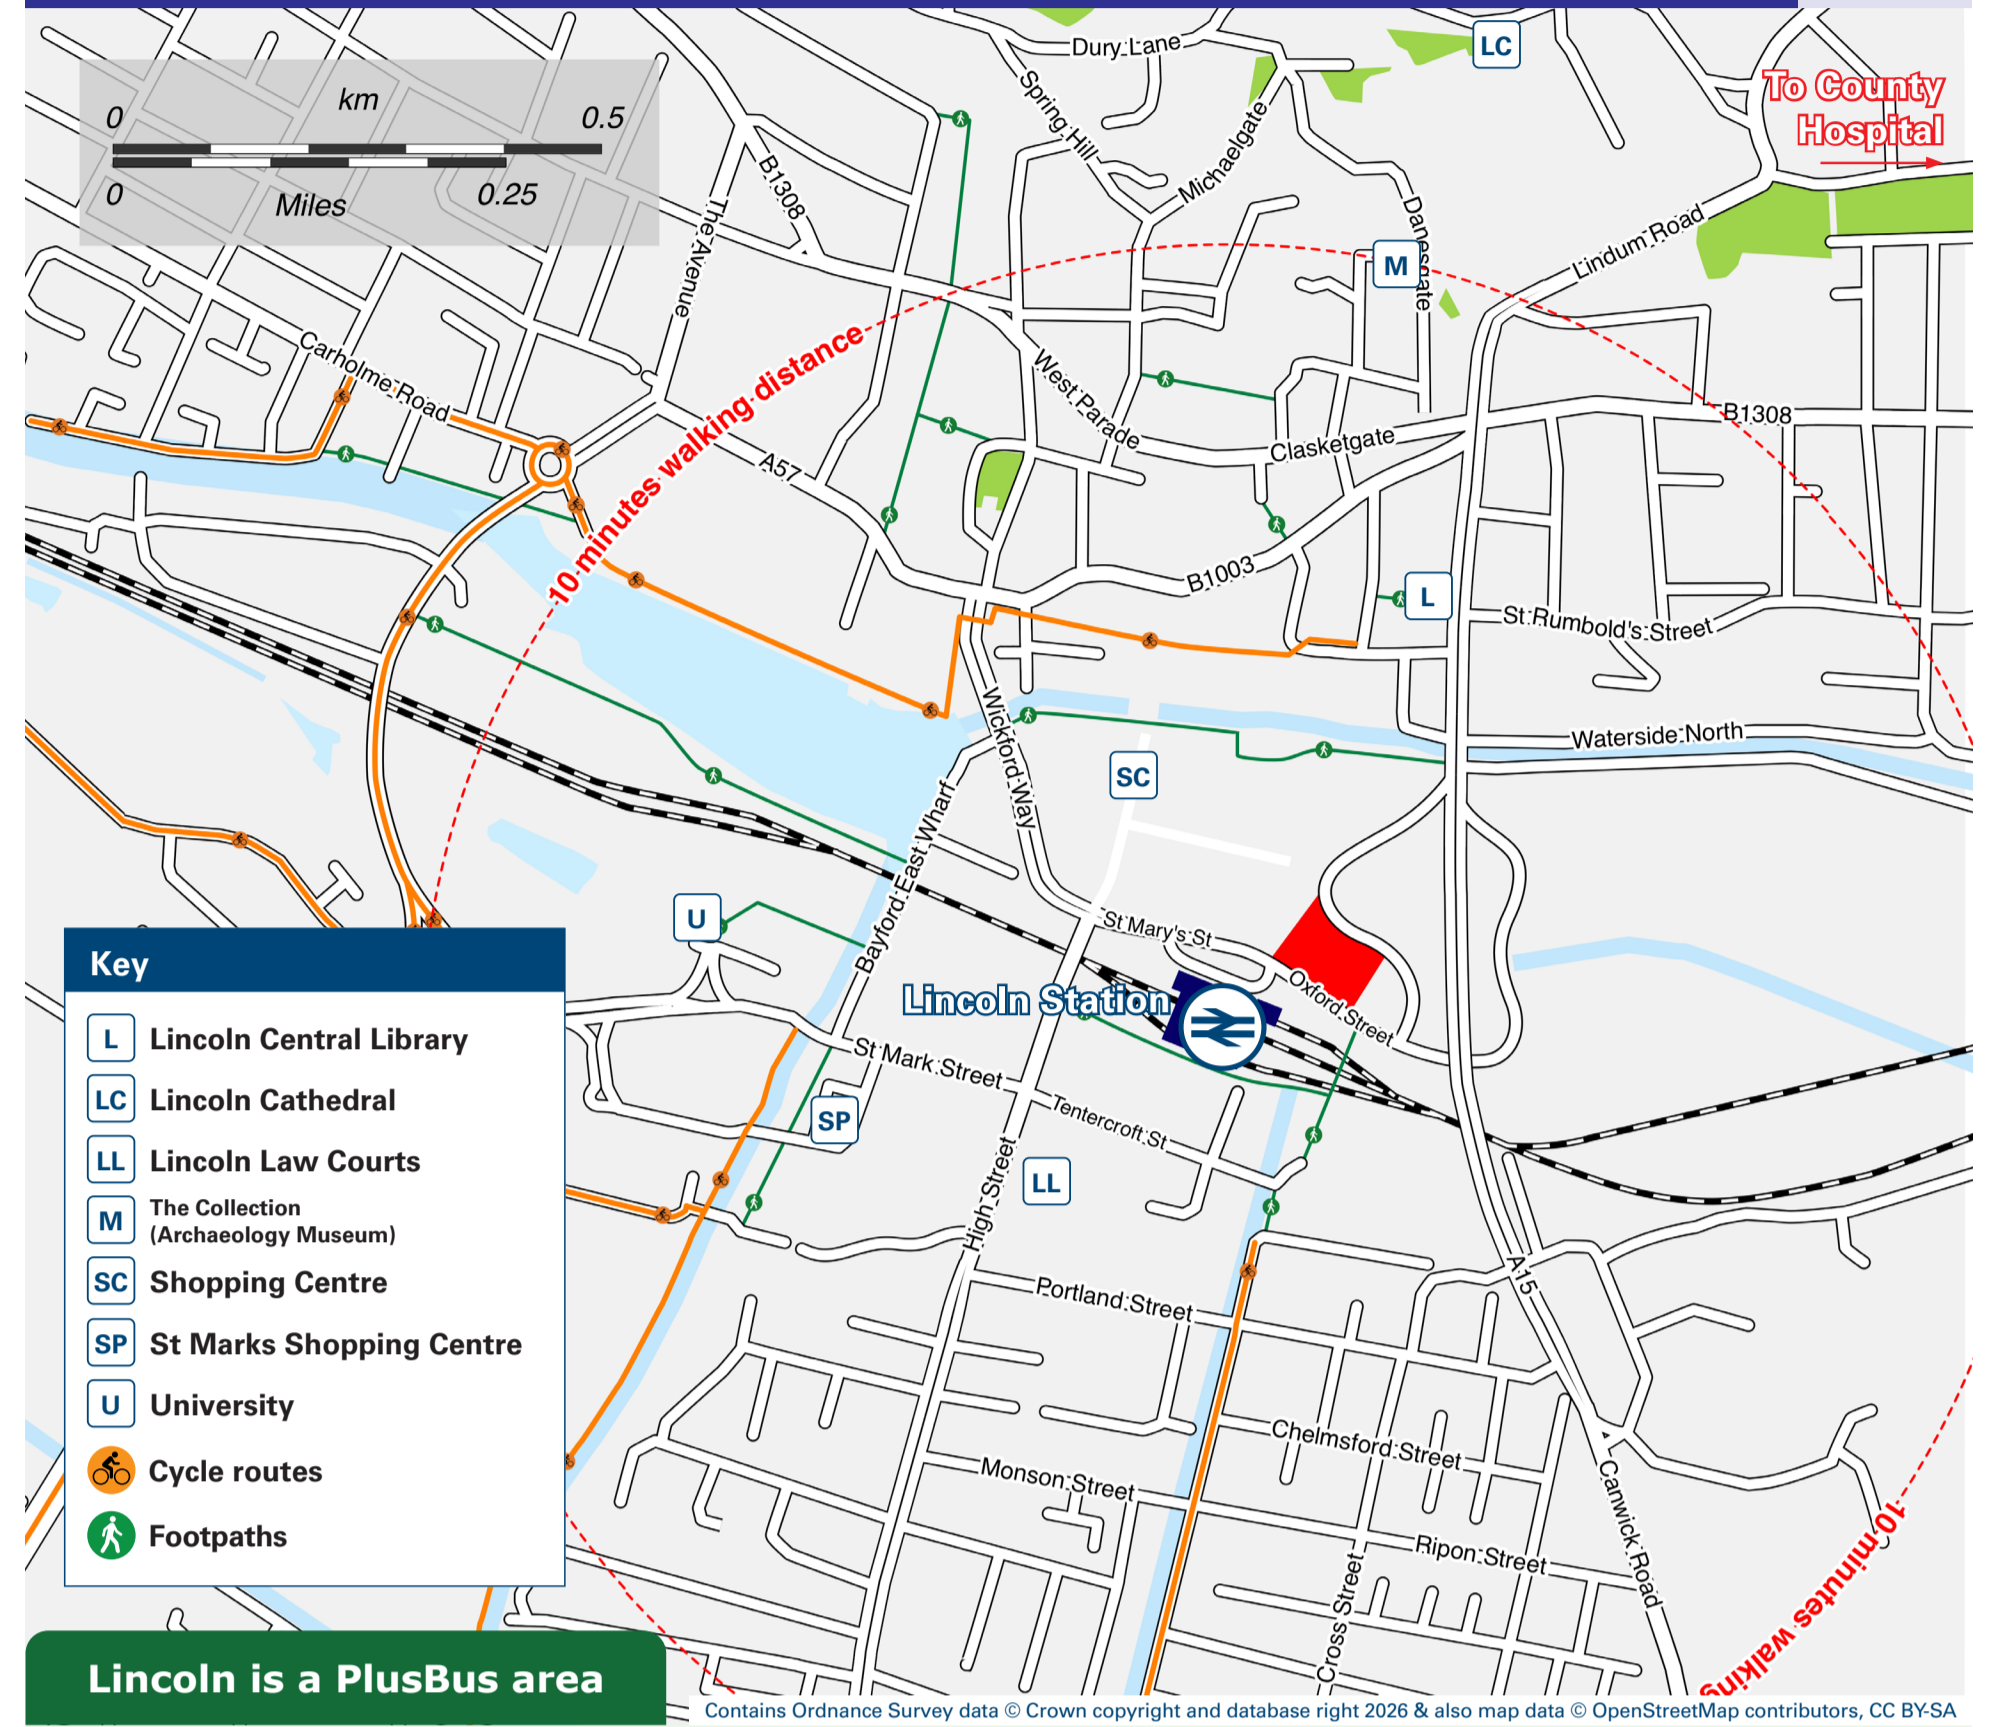

Onward Travel Information

Lincoln Station

Buses and Taxis

Rail replacement buses and coaches depart from outside the front of the station.

Local area map

Lincoln is a PlusBus area

Add PlusBus to your train ticket—now available on eTicket from leading rail ticketing apps—for unlimited bus travel in the PlusBus zone in your destination town or city. Visit plusbus.info

Main destinations by bus

(Data correct at May 2026)

DESTINATION	BUS ROUTES	BUS STOP
Bassingham	47##, 49	Bus Stn Stand
Bracebridge Heath	1	Bus Stn Stand
Branston	2, 31##, 31X** B5**, B5A**	Bus Stn Stand
Burton Waters	77##	Bus Stn Stand
Cherry Willingham	3	Bus Stn Stand
Coningsby	B5**, B5A** 55~	Bus Stn Stand
Dunholme	12, 12A# 53	Bus Stn Stand
Dunston	31##, 31X** B5**, B5A** 55~	Bus Stn Stand
Fiskerton	3	Bus Stn Stand
Gainsborough	100, 106##	Bus Stn Stand
Grantham	1	Bus Stn Stand
Heighington	2 30##	Bus Stn Stand
Homcastle	30##, 56	Bus Stn Stand
Ingham	103##	Bus Stn Stand
Lincoln City -		
- Birchwood Estate	6 9	Bus Stn Stand
- Boutham	19	Bus Stn Stand
- Brant Road	9 13	Bus Stn Stand
- Bracebridge (Newark Road)	13 15, 16	Bus Stn Stand
- Canwick Road	31, 31X** B5**	Bus Stn Stand
- Carholme Road	55~ 100, 106##	Bus Stn Stand
- Cathedral	WR (Lincoln Walk & Ride Bus) 10##, 12, 12A# 7, 8, 17 103## 44	Station Car Park