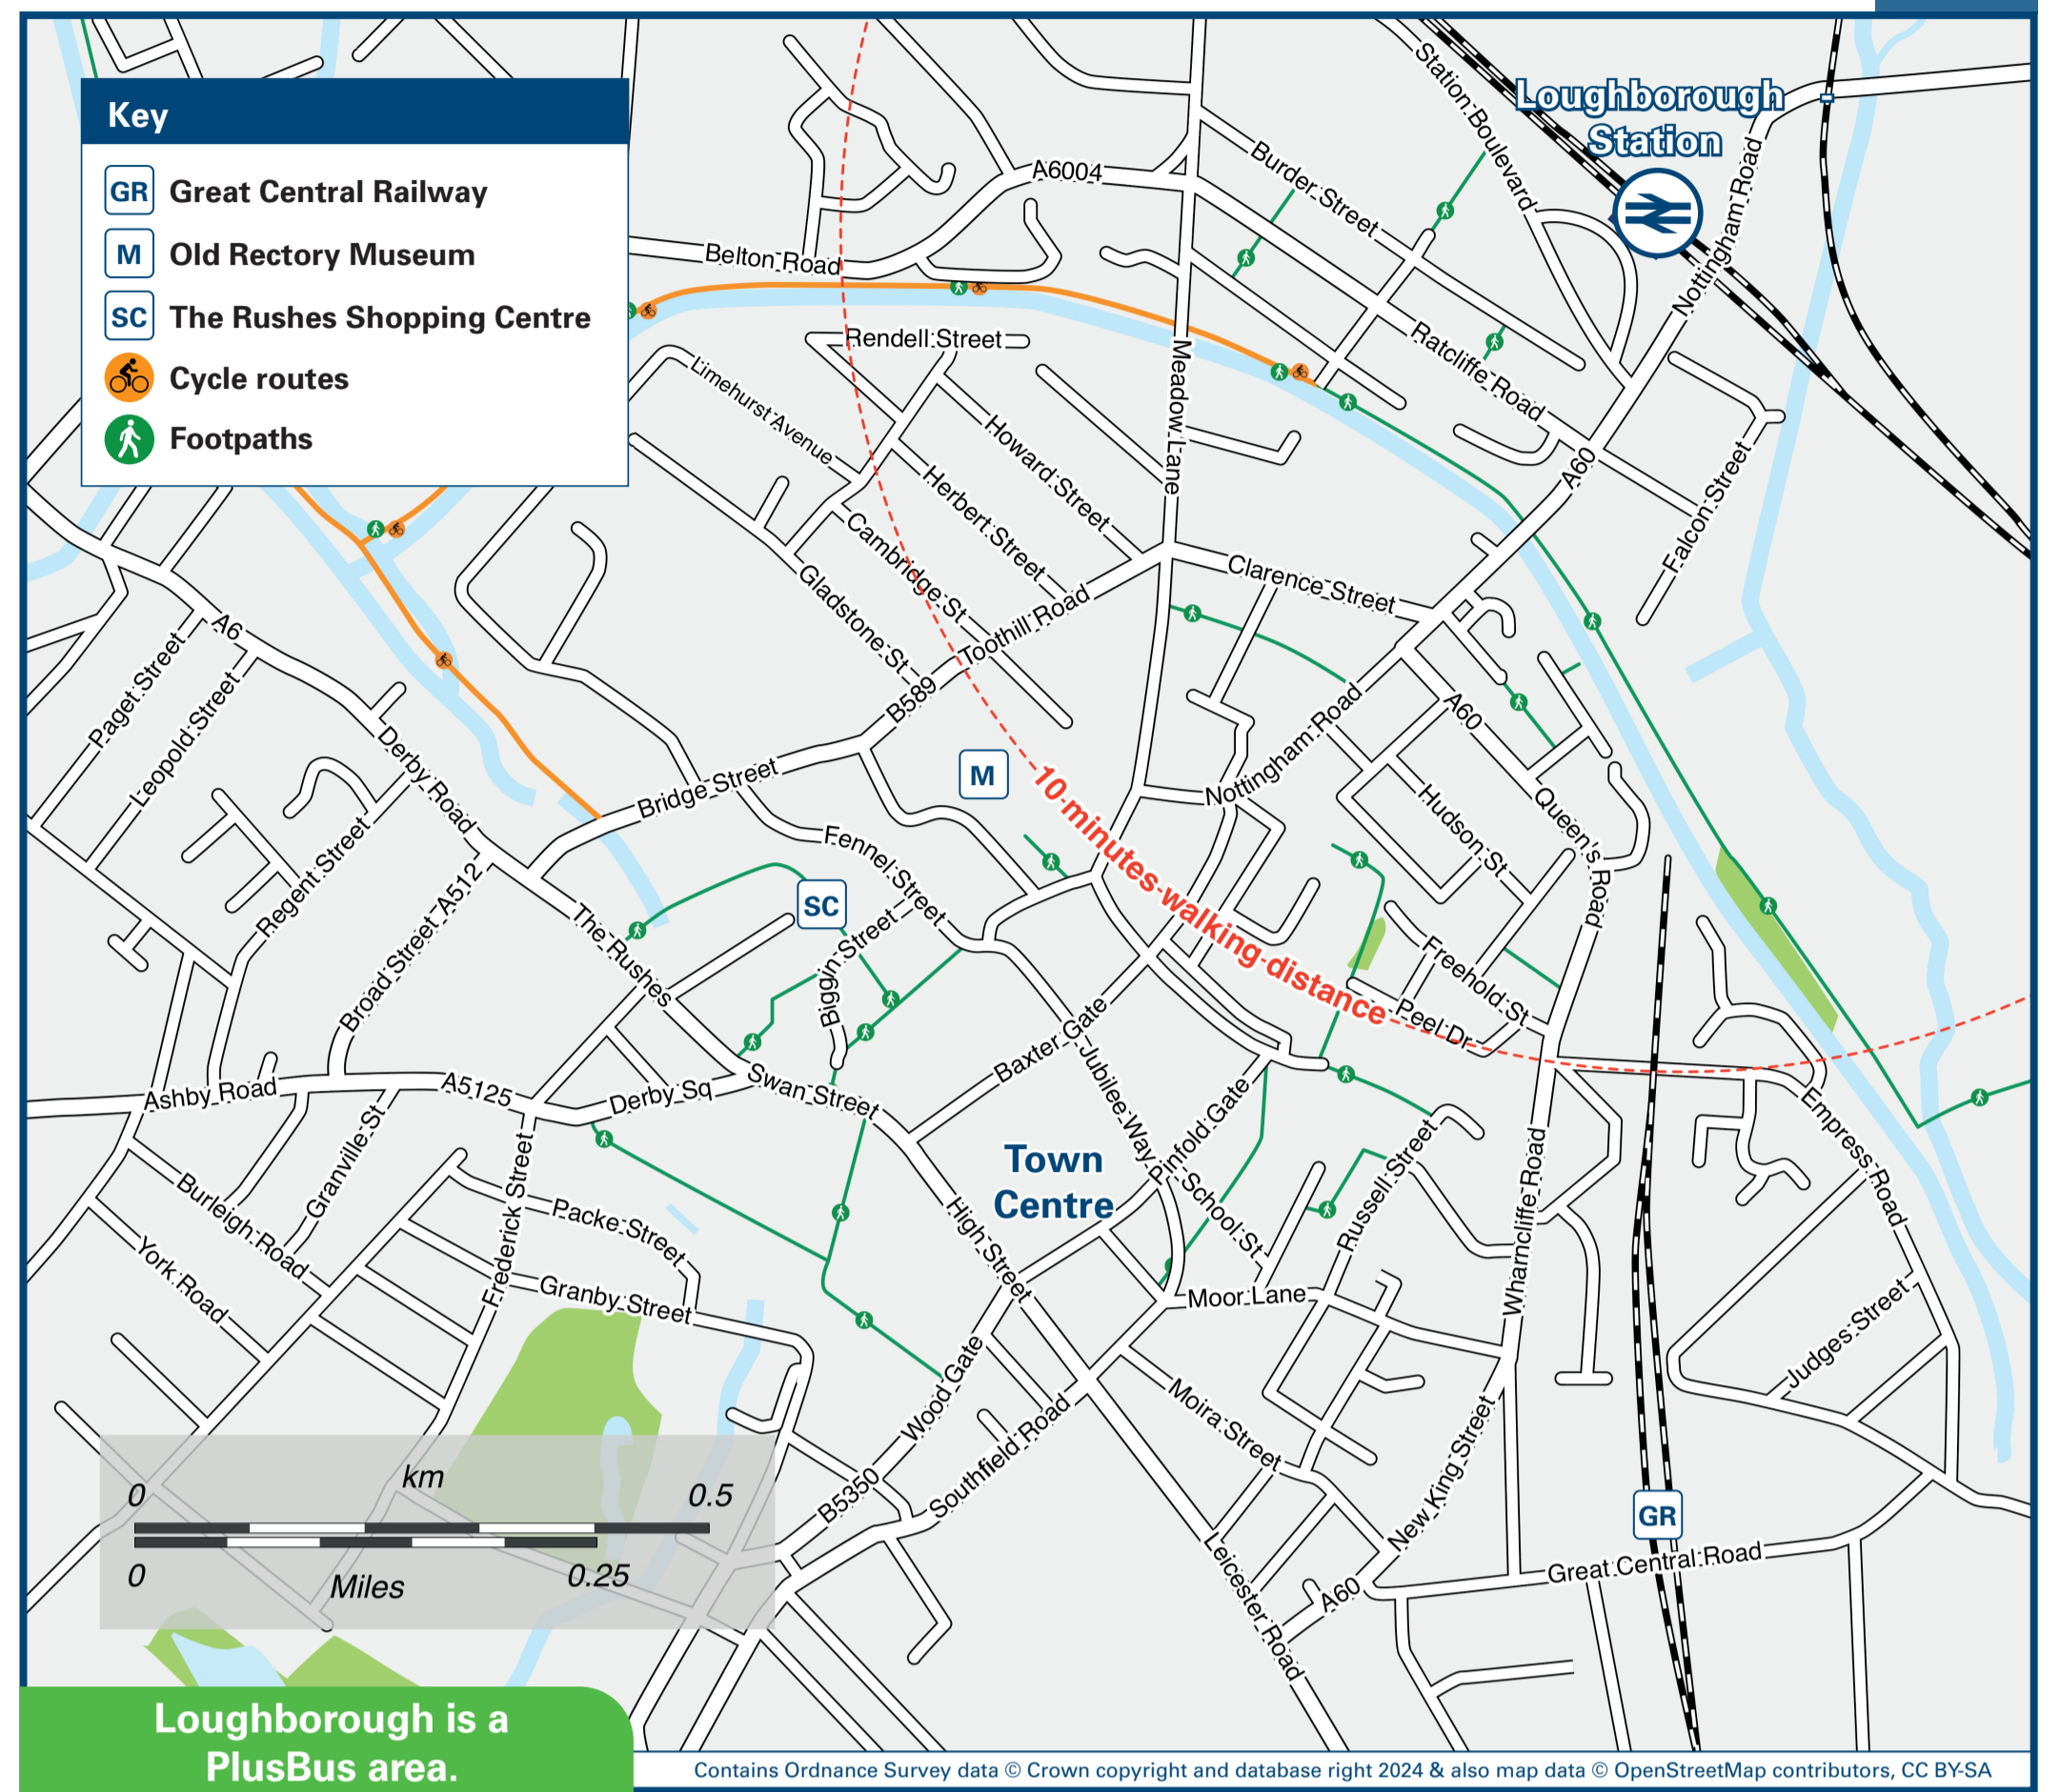

Loughborough Station

Onward Travel Information

Buses and Taxis

Rail replacement buses and coaches depart from the South Car Park at this station.

Local area map

Loughborough is a PlusBus area.

PlusBus is a discount price 'bus pass' that you buy with your train ticket. It gives you unlimited bus travel around your chosen town, on participating buses. Visit www.plusbus.info

Main destinations by bus

(Data correct at May 2024)

DESTINATION	BUS ROUTES	BUS STOP
Asfordby	8A	B
Ashby-de-la-Zouch	129	Baxter Gate B,D*
Barrow-upon-Soar	2, 27	Baxter Gate B,B*
Birstall	Skylink Derby	Lemyngton Street L,A*
Bradmore	126, 127	Lemyngton Street L,B*
Bunby	9	B
Burton-on-the-Wolds	9	B
Castle Donington	8A	B
Clifton	1	D
Coalville	16, 126	Baxter Gate B,C*
Costock	9	B
Donington Park	9	B
East Leake	1	D
East Midlands Airport	Skylink Derby	High Street H,B*
East Midlands Gateway	Skylink Derby	High Street H,B*
Gotham	1	D
Grantham	8A	B
Hathem	Skylink Derby	High Street H,B*
Hoton	866	Swan Street S,A*
Hoton	8A, 9	B
Kegworth	Skylink Derby	High Street H,B*
Leicester City Centre	Skylink Derby	Lemyngton Street L,A*
Leicester City Centre	126, 127	Lemyngton Street L,B*