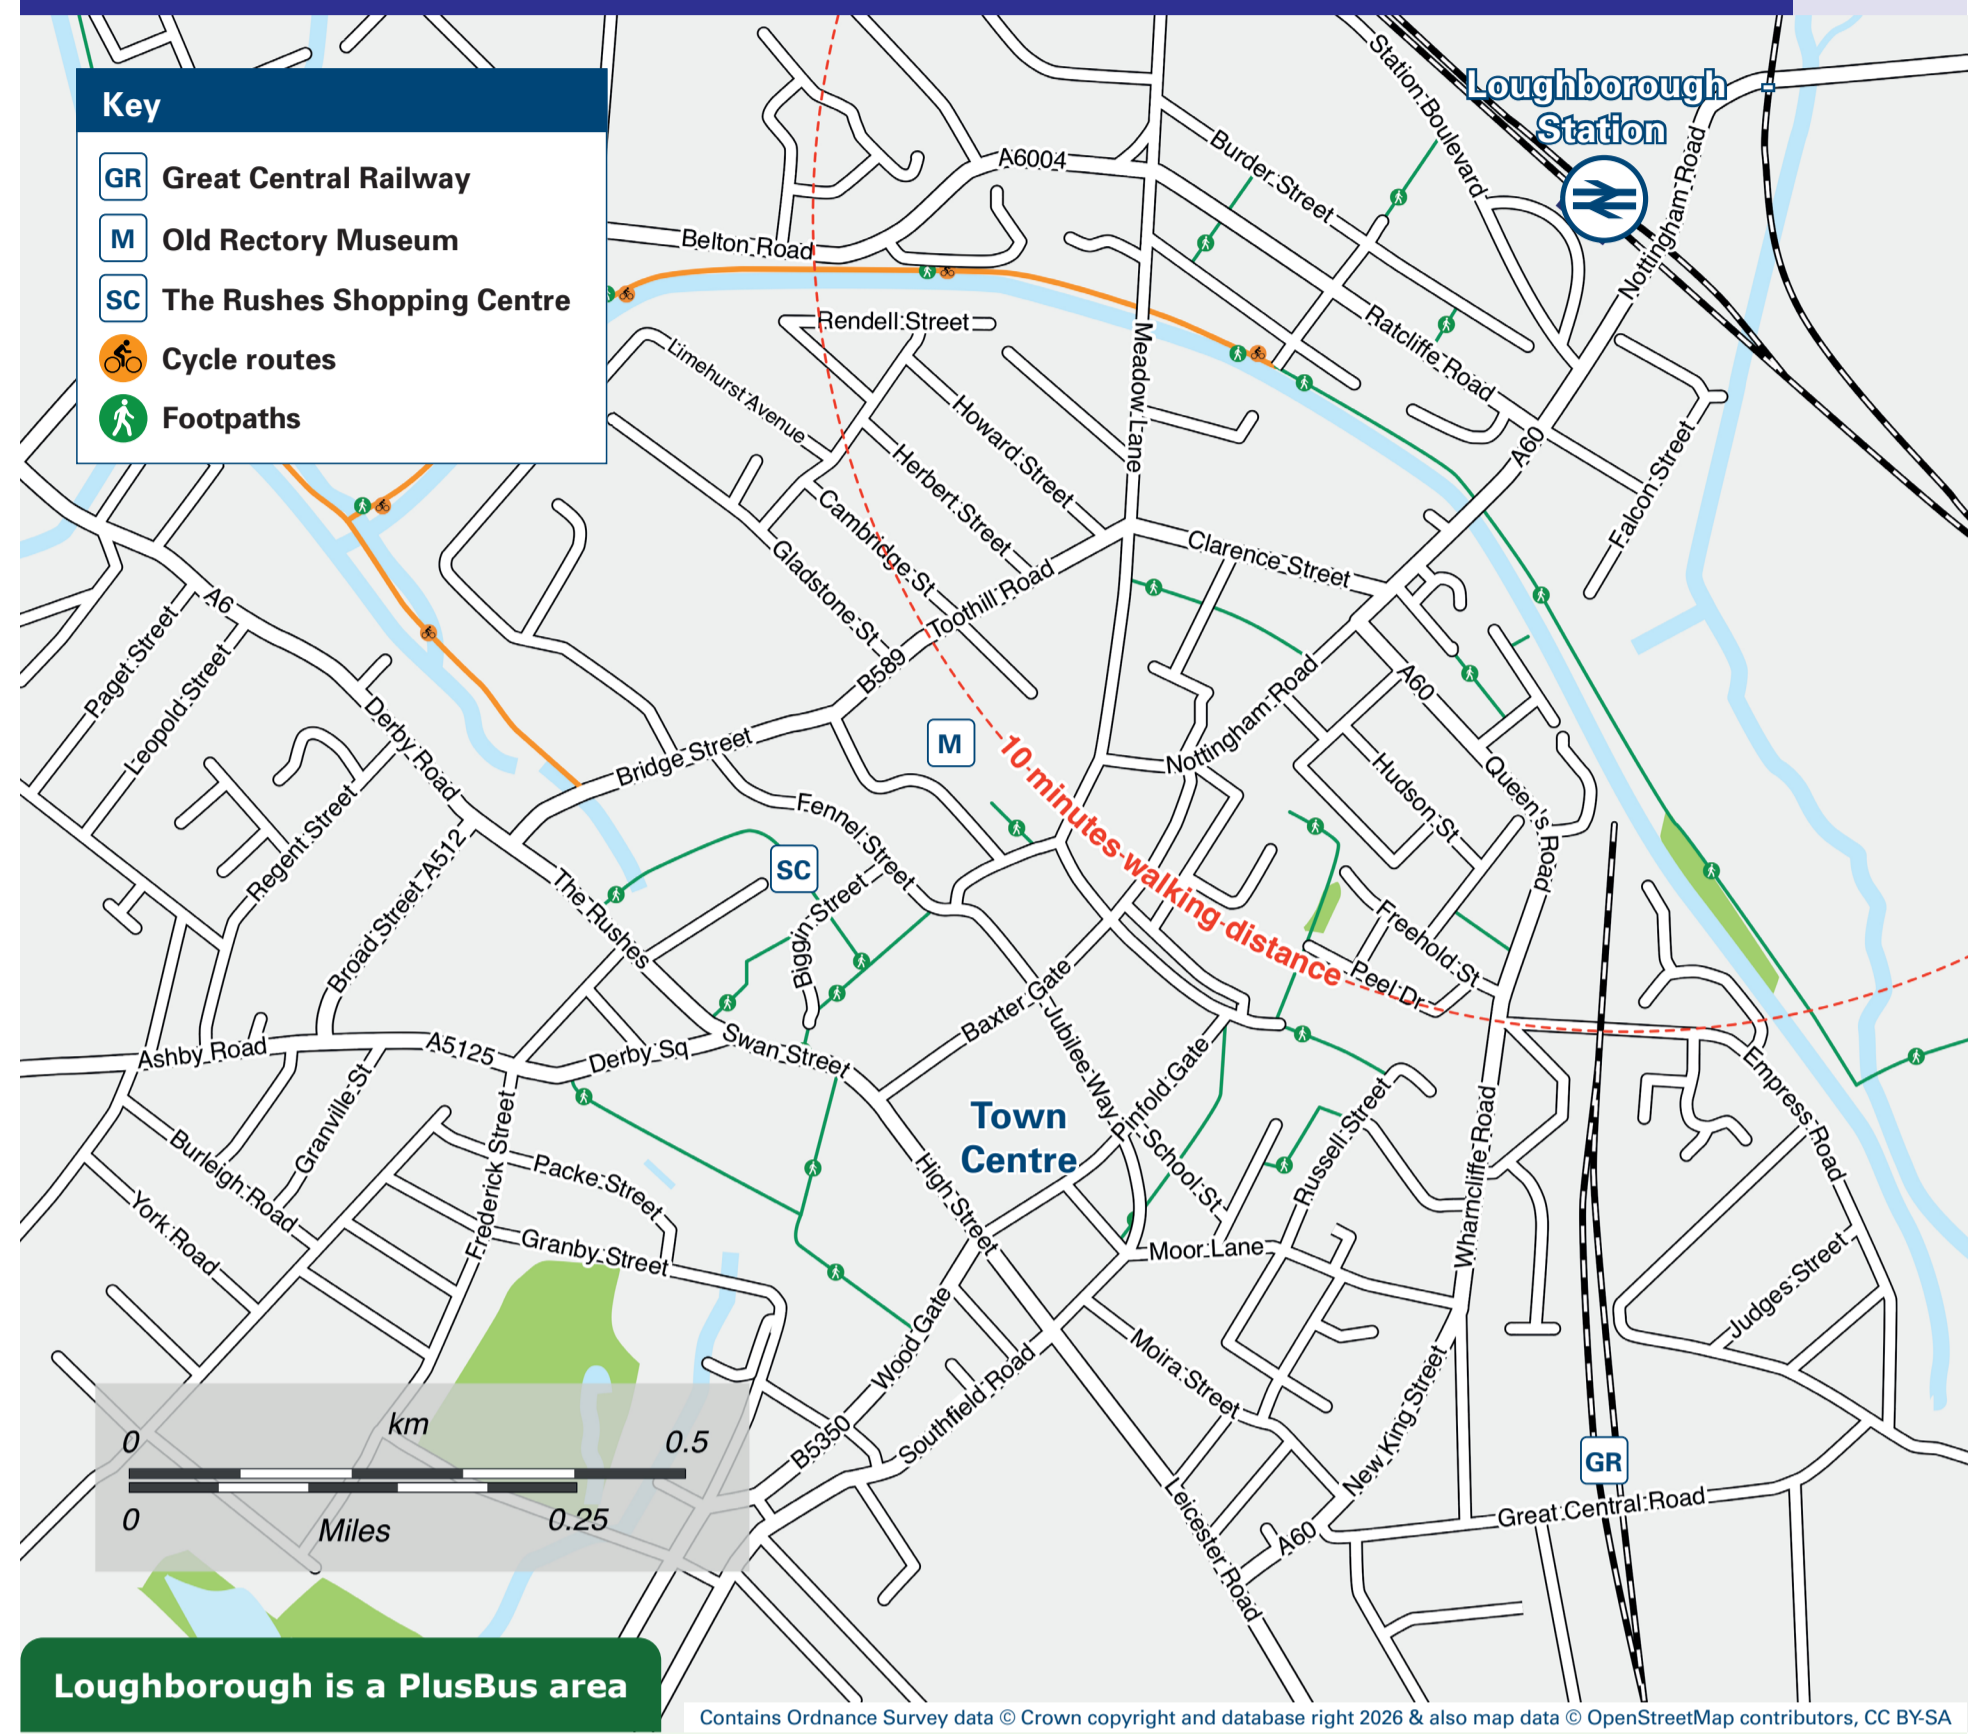

Onward Travel Information

Loughborough Station

Buses and Taxis

Rail replacement buses and coaches depart from outside the front of the station.

Local area map

Add **PlusBus** to your train ticket—now available on eTicket from leading rail ticketing apps—for unlimited bus travel in the **PlusBus** zone in your destination town or city. Visit [plusbus.info](https://www.plusbus.info)

Main destinations by bus

(Data correct at April 2026)

DESTINATION	BUS ROUTES	BUS STOP	DESTINATION	BUS ROUTES	BUS STOP	DESTINATION	BUS ROUTES	BUS STOP
Asfordby	LC8*	B	Loughborough (Holywell Park)	Sprint	A	Sileby	LC5*	B
Barrow-upon-Soar	LC5*	B	Loughborough (Town Centre)	1, Sprint	A	Stanford-on-Soar	1	D
Bradmore	9	B	Loughborough University Campuses	1, Sprint, 9, LC5*, LC8*	C	Walton-on-the-Wolds	LC5*	B
Bunny	9	B	Melton Mowbray	Sprint	A	West Bridgford	9	B
Burton-on-the-Wolds	LC8*	B	Nottingham City Centre	1	D	Wymeswold	1	D
Clifton	1	D	Nottingham Trent University (Clifton Campus)	9	B			
Costock	9	B	Rempstone	9	B			
East Leake	1	D	Ruddington	9	B			
Gotham	1	D	Seagrave	1	D			
Hoton	9	B		9	B			
Loughborough Colleges	Sprint	A		9	B			
				LC5*	B			

NOTES

- PlusBus destination, please see below for details. Bus routes 1, 9 and Sprint operate daily services. For bus times and days of operation please contact Traveline on www.traveline.info or call: 0871 200 22 33
- For further bus services around Loughborough connections are available from Loughborough Town Centre bus stops on Baxter Road, the High Street, Lemington Street and Swan Street.
- * Bus routes LC5 and LC8 operate limited daytime services on Mondays to Saturdays, only. No evenings or Sundays services.
- ⚡ Direct trains operate to this destination from this station
- 🚶 It's approximately a 15 minutes walk from this station to Loughborough town centre, see maps for walking route.