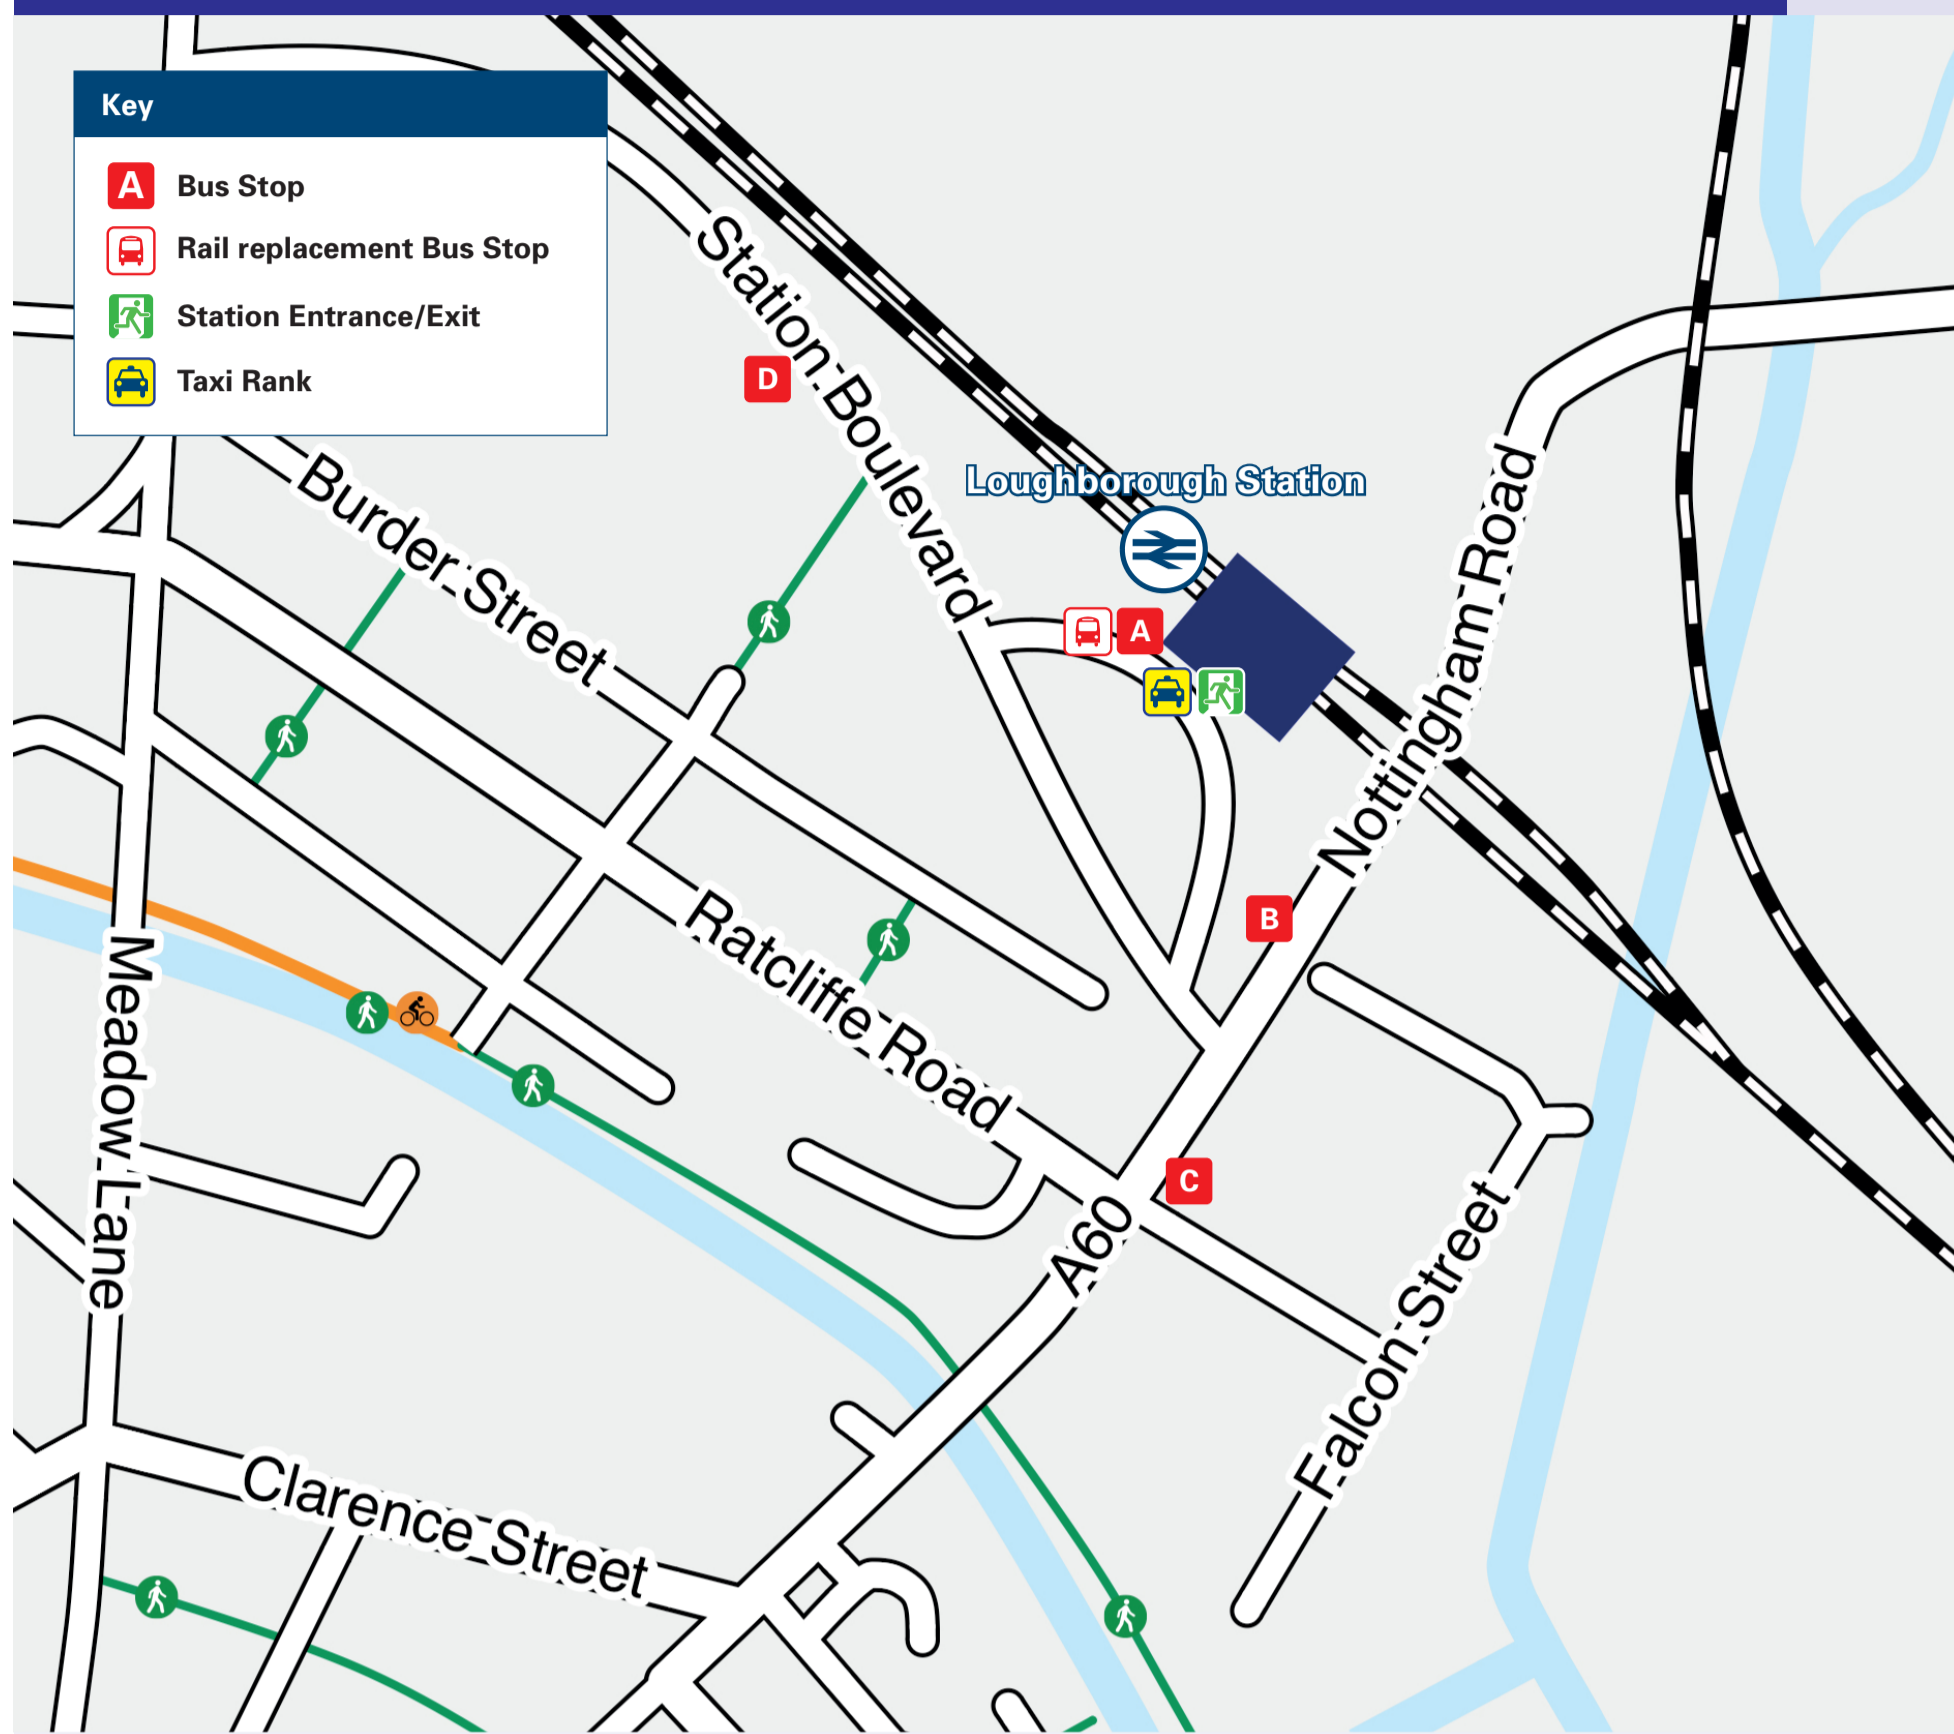

Onward Travel Information

Loughborough Station

Buses and Taxis

Rail replacement buses and coaches depart from outside the front of the station.

Local area map

Add **PlusBus** to your train ticket—now available on eTicket from leading rail ticketing apps—for unlimited bus travel in the **PlusBus** zone in your destination town or city. Visit [plusbus.info](https://www.plusbus.info)

Main destinations by bus

(Data correct at April 2026)

DESTINATION	BUS ROUTES	BUS STOP	DESTINATION	BUS ROUTES	BUS STOP	DESTINATION	BUS ROUTES	BUS STOP
Asfordby	LC8*	B	Loughborough (Holywell Park)	Sprint	A	Sileby	LC5*	B
Barrow-upon-Soar	LC5*	B	Loughborough (Town Centre)	1, Sprint	A	Stanford-on-Soar	1	D
Bradmore	9	B	Loughborough University Campuses	1, Sprint, 9, LC5*, LC8*	C	Walton-on-the-Wolds	LC5*	B
Bunny	9	B	Melton Mowbray	Sprint	A	West Bridgford	9	B
Burton-on-the-Wolds	LC8*	B	Nottingham City Centre	1	D	Wymeswold	1	D
Clifton	1	D	Nottingham Trent University (Clifton Campus)	9	B			
Costock	9	B	Rempstone	9	B			
East Leake	1	D	Ruddington	9	B			
Gotham	1	D	Seagrave	1	D			
Hoton	9	B		9	B			
Loughborough Colleges	Sprint	A		9	B			
				LC5*	B			

NOTES

- PlusBus destination, please see below for details. Bus routes 1, 9 and Sprint operate daily services. For bus times and days of operation please contact Traveline on www.traveline.info or call: 0871 200 22 33
- For further bus services around Loughborough connections are available from Loughborough Town Centre bus stops on Baxter Road, the High Street, Lemington Street and Swan Street.
- * Bus routes LC5 and LC8 operate limited daytime services on Mondays to Saturdays, only. No evenings or Sundays services.
- ⚡ Direct trains operate to this destination from this station
- 🚶 It's approximately a 15 minutes walk from this station to Loughborough town centre, see maps for walking route.