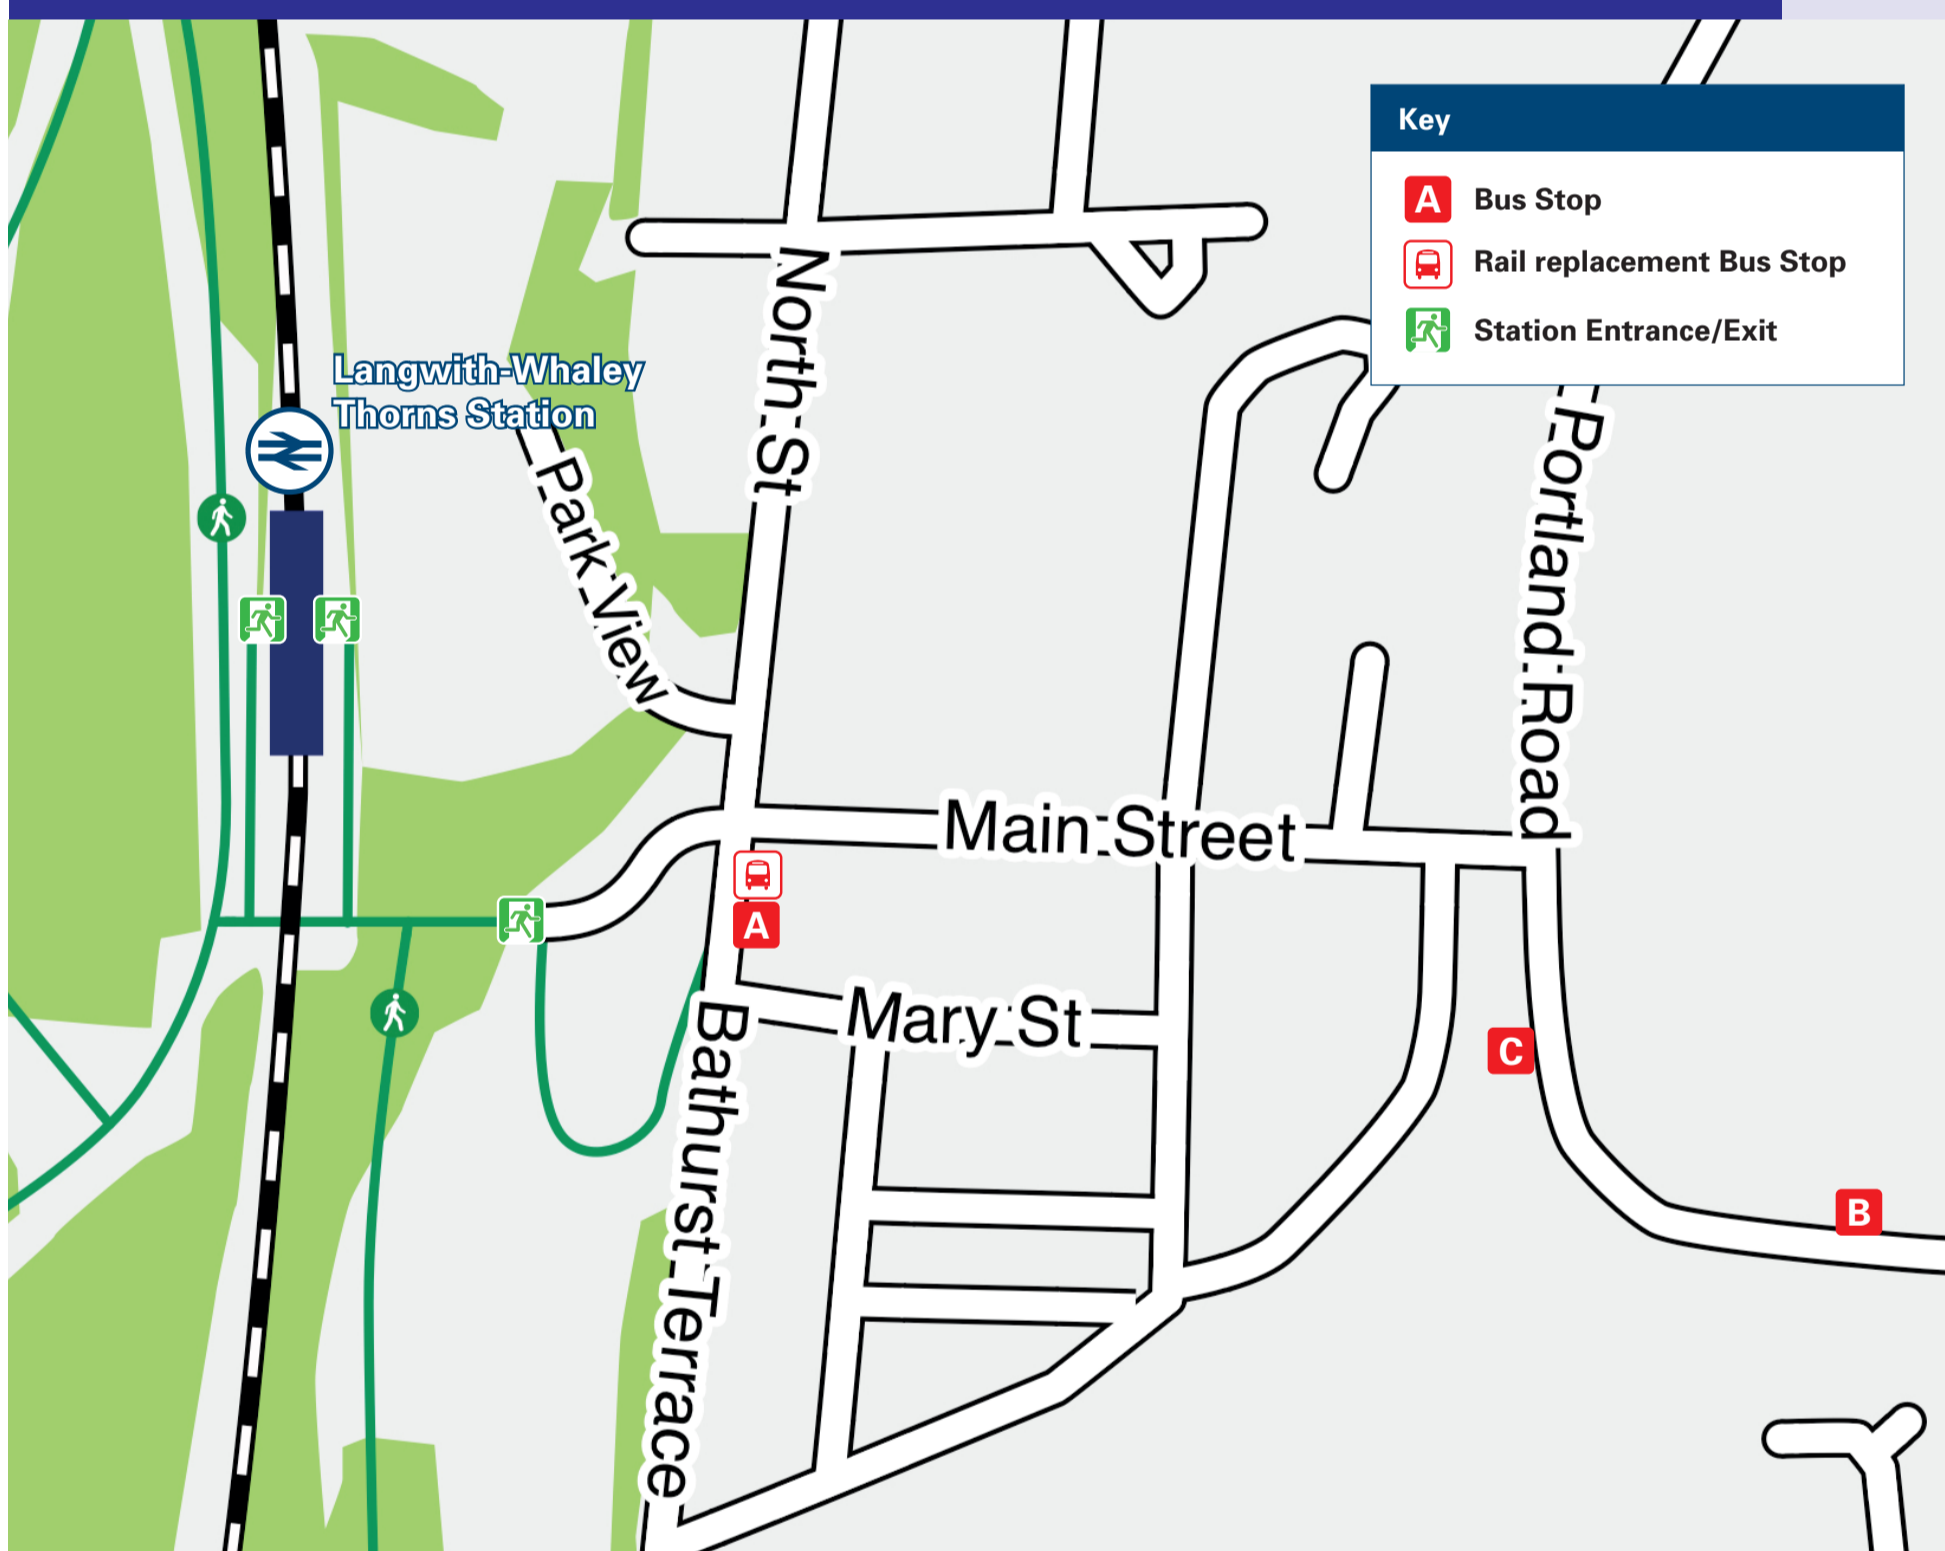

Buses

Rail replacement buses and coaches depart from the bus stop on Bathurst Terrace.

Main destinations by bus

(Data correct at April 2026)

DESTINATION	BUS ROUTES	BUS STOP
Bolsover	1	A
Chesterfield	1	A
Church Warsop	209	B
Cuckney	209	C
Edwinstowe	209	B
Hillstown	1	A
Holbeck	209	C
Langwith Junction	1, 23, 23A, 23B#	A
Mansfield	23, 23A, 23B#	A
Markham Vale (& Business Park)	1	A
Nether Langwith	10 minutes walk from this station (see local area map)	
Norton	209	C
Pleasley	23, 23A, 23B#	A
Scarcliffe	1*	A
Shirebrook (Elm Tree Avenue / Hawthorne Avenue)	23A, 23B#	A
Shirebrook (Market Place)	1, 23, 23A, 23B#	A
Shirebrook (Sports Direct)	23A, 23B#	A
Warsop	209	B
Welbeck Gates (for Dukeries Garden Centre)	209	C
Whaley Thorns (The Woodlands)	10 minutes walk from this station (see local area map)	
Worksop	209	C

NOTES

- Bus route 1 operates daily services, Mondays to Sundays.
- Bus routes 23, 23A and 209 operate services on Mondays to Saturdays, only. No Sundays services.
- No trains operate from this station on Sundays.
- For bus times and days of operation please contact Traveline on www.traveline.info or call: 0871 200 22 33
- # Bus route 23B operates an evening service on Mondays to Saturdays, and a daytime service on Sundays and Bank Holidays, only.
- To this destination bus route 1 operates an evening service on Mondays to Saturdays, and a daytime service on Sunday, only.
- Direct trains operate to this destination from this station.

Taxis

Langwith-Whaley Thorns station has no taxi rank or cab office. Advance booking is essential, please consider using the following local operators: (Inclusion of this number doesn't represent any endorsement of the taxi firm)

Door 2 Door Taxis Staveley
01246 450 777

Shirebrook Cars
01623 746 594

ACE-ABC Taxis
01623 654 321

Further information about all onward travel

Local Cycle Info

derbyshire.gov.uk/transport-roads/transport-plans/sustainable-travel

For more information about cycle routes.

National Cycle Info

walkwheelcycletrust.org.uk

Bus Times

See timetable displays at bus stops.

PlusBus

plusbus.info

PlusBus is a discount price 'bus pass' that you buy with your train ticket. It gives you unlimited bus travel around your chosen town, on participating buses. Visit plusbus.info

National Rail Enquiries

Online	NRE App	Social Media	Alert Me	Contact Centre	PlusBike
nationalrail.co.uk	Free National Rail Enquiries app for iOS and Android	facebook.com/nationalrailenq @nationalrailenq	nationalrail.co.uk/alertme You can sign up to Alert Me messages on the National Rail Enquiries website where you can receive train and platform notifications directly to your smart phone.	03457 48 49 50 Calls cost no more than calls to geographic numbers (01 or 02) and may be recorded.	nationalrail.co.uk/plusbike For more information.

E M R

National Rail