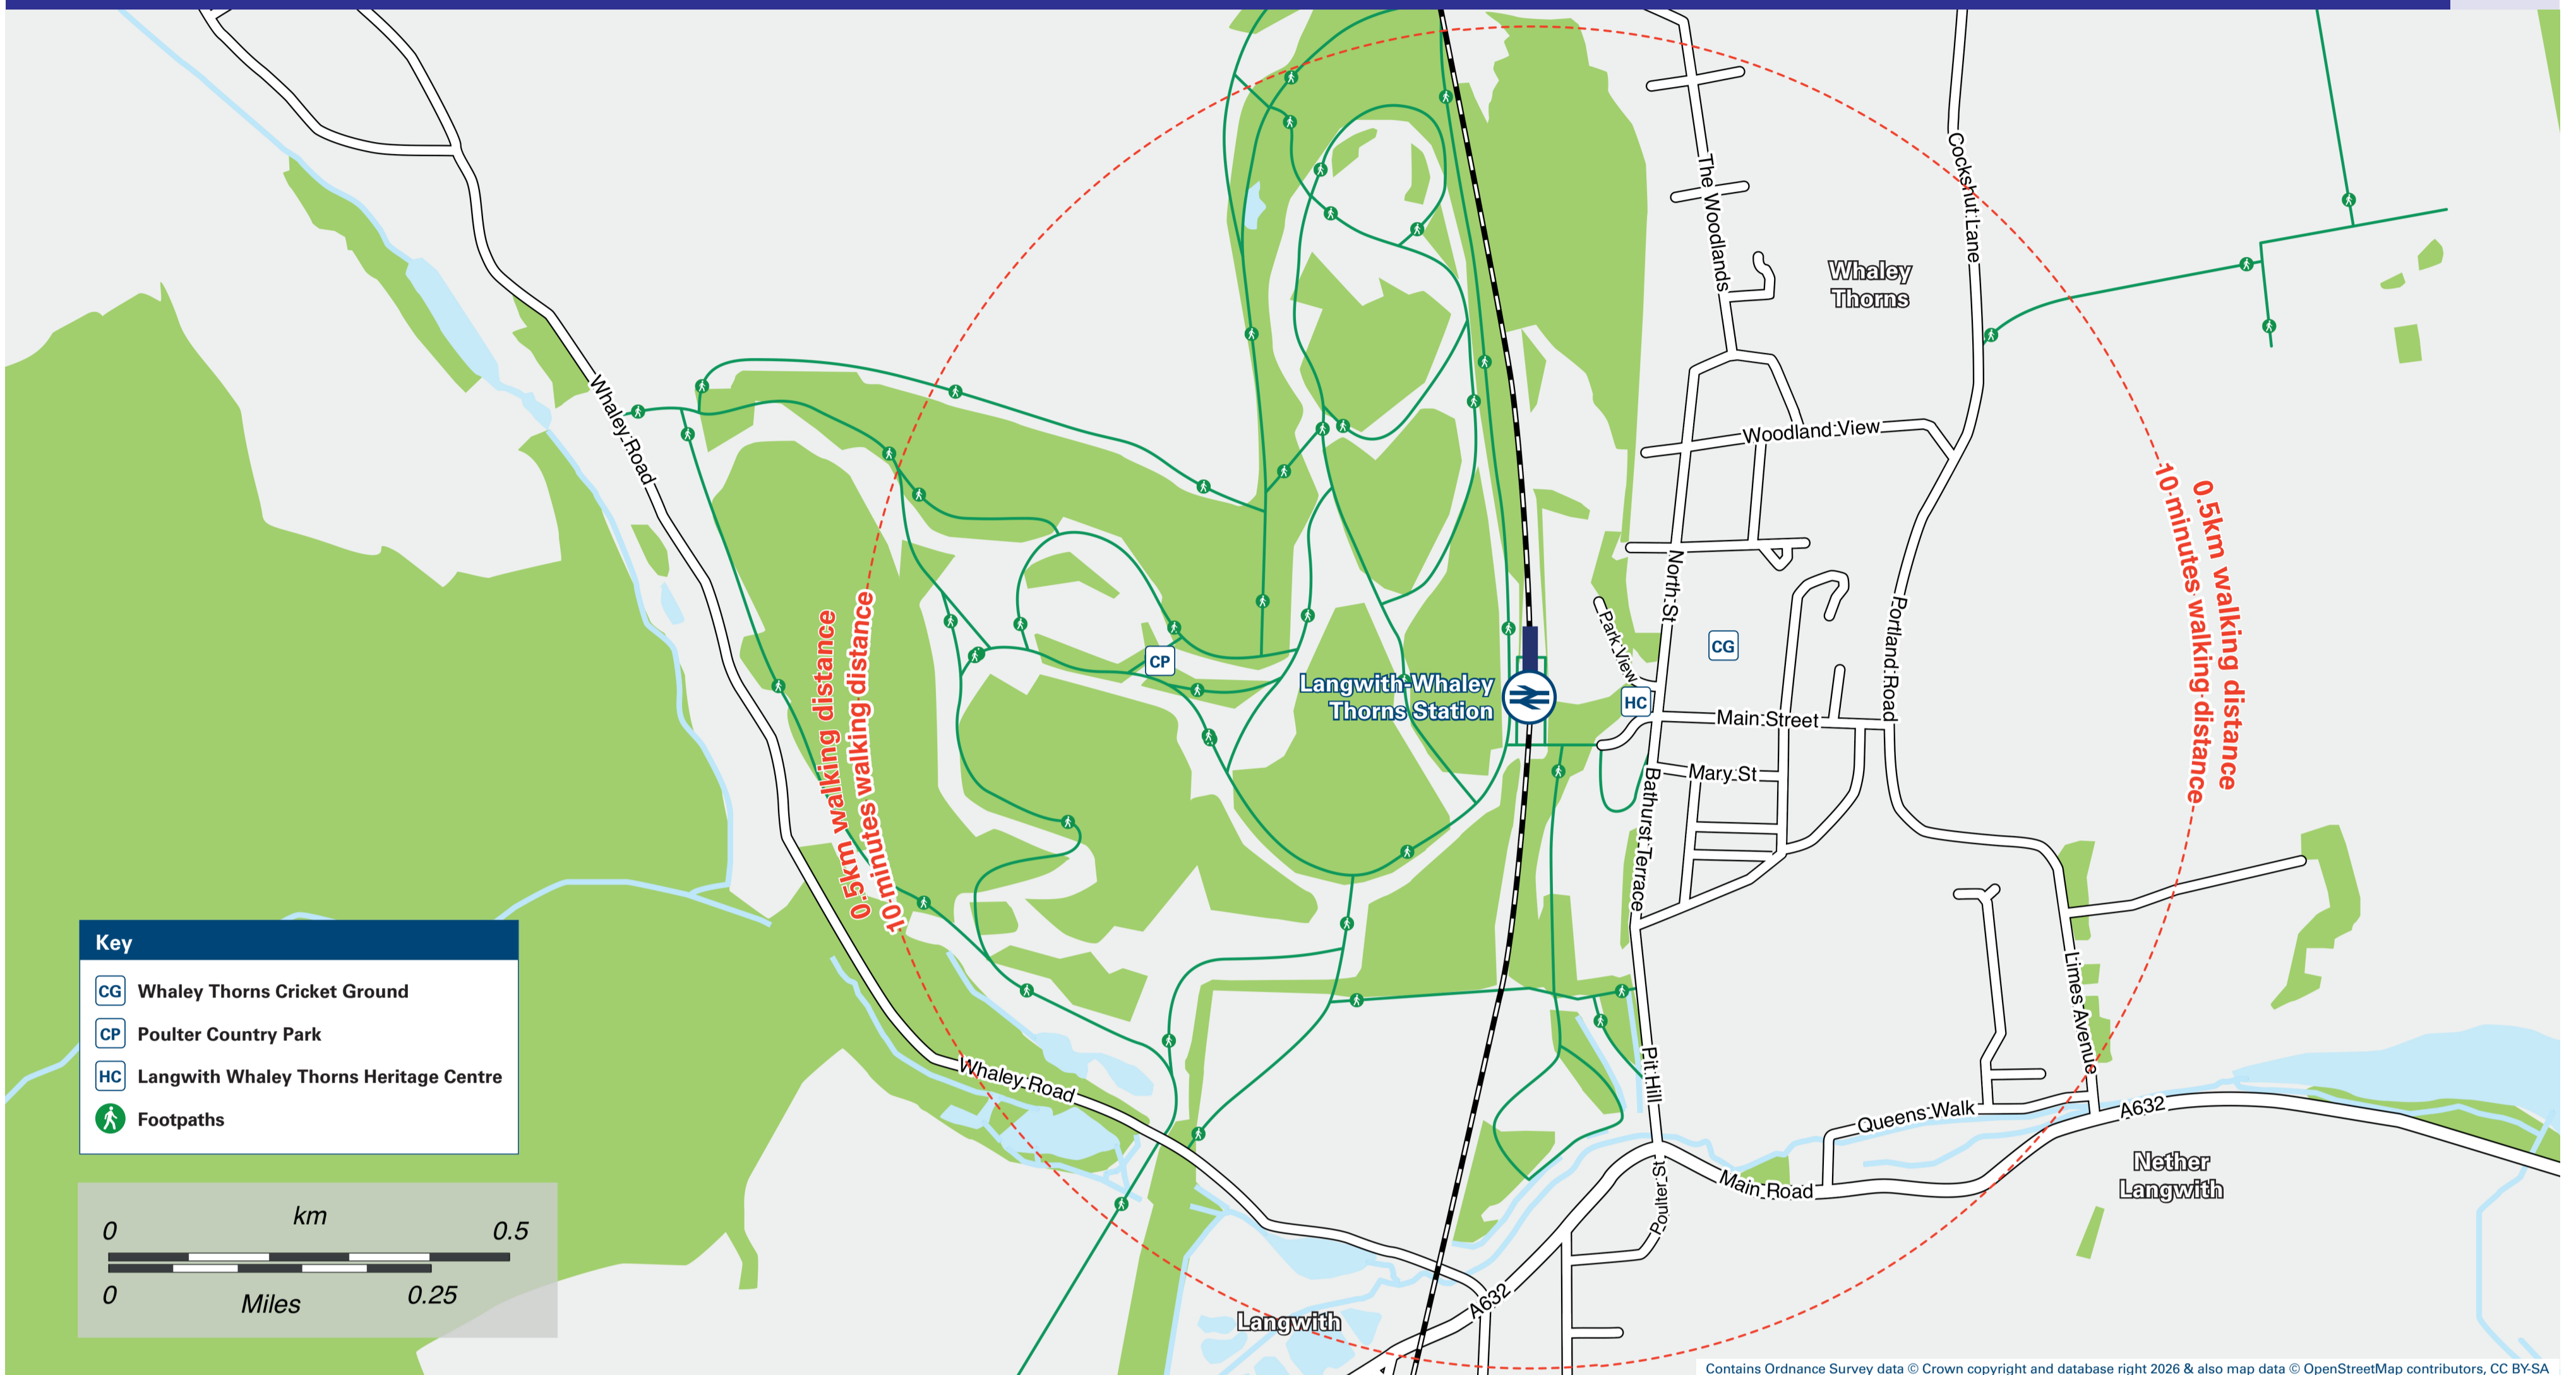

Onward Travel Information

Langwith-Whaley Thorns Station

Local area map