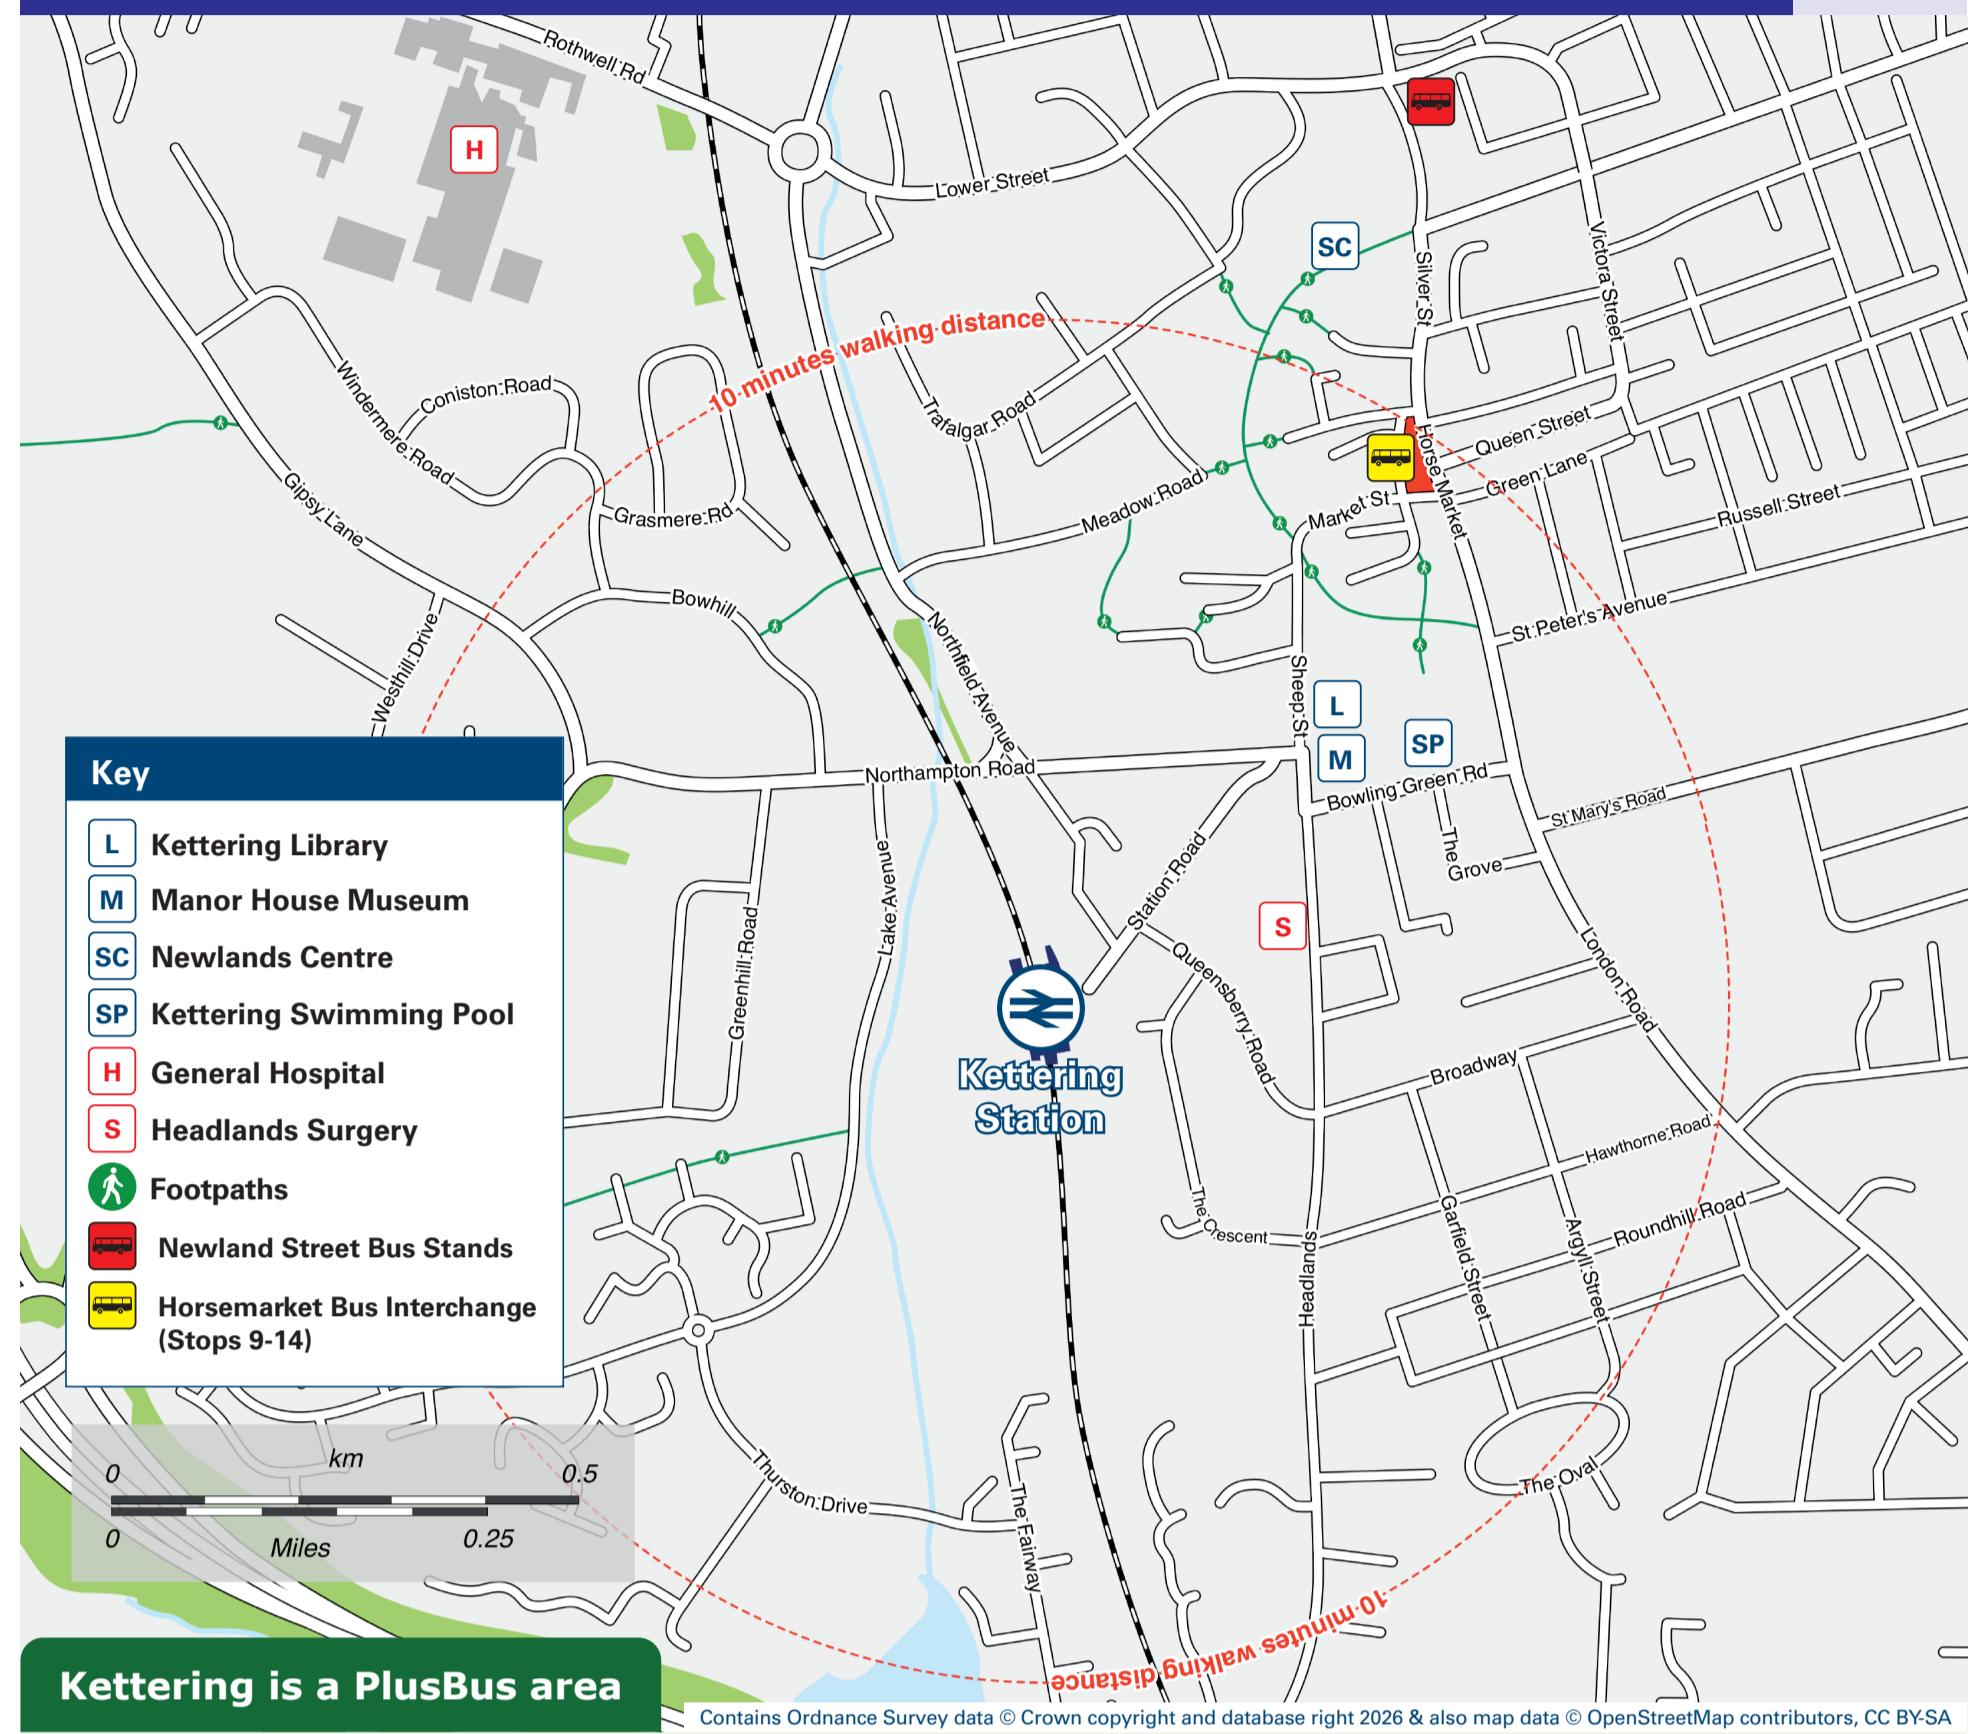

Local area map

Kettering is a PlusBus area

Add **PlusBus** to your train ticket—now available on eTicket from leading rail ticketing apps—for unlimited bus travel in the **PlusBus** zone in your destination town or city. Visit [plusbus.info](https://www.plusbus.info)

Main destinations by bus

(Data correct at April 2026)

DESTINATION	BUS ROUTES	BUS STOP	DESTINATION	BUS ROUTES	BUS STOP	DESTINATION	BUS ROUTES	BUS STOP
Brigstock	15#	Horse Market 1.1	General Hospital	10#, 17, 18, 19, X10	Horse Market 1.1, 1.2	Ringstead	16#	B, Horse Market 1.3
Broughton	10#, X10	Horse Market 1.1	Highfield Road	48	Railway Station A	Rothwell	17, 18, 19	Horse Market 1.2
Burton Latimer	48	Railway Station A	Ise Lodge	18, 19	B, Horse Market 1.2	Rushden	50	B, Horse Market 1.3
Corby (Town Centre, George Street)	2, 15#, 19, X4	C, Horse Market 1.0, 1.1, 1.4	Kettering Shopping Park	X4	B, Horse Market 1.4	Rushden Lakes	50	B, Horse Market 1.3
Cranford	16#	B, Horse Market 1.3	North Kettering Business Park	X4	C, Horse Market 1.0	Rushton (Thornhill Arms PH)	19	Horse Market 1.2
Desborough	17, 18, 19	Horse Market 1.2	Stamford Road Estate	48*	Railway Station A	Stanion	2, 15#	C, Horse Market 1.1, 1.4
Finendon	48	Railway Station A	Town Centre	15#	B, Horse Market 1.1	Thrapston (High Street)	16#	B, Horse Market 1.3
Geddington	50	B, Horse Market 1.3	Town Centre (Horse Market)	48	Railway Station A	Weekley	15#	Horse Market 1.1
Great Oakley	2, 19, X4	C, Horse Market 1.0, 1.4	Town Centre (Newland Street)	16#, 18, 19, 48, 50, X4	C, Horse Market 1.2	Weldon Village	2, X4	C, Horse Market 1.0, 1.4
Higham Ferrers	50	B, Horse Market 1.3	Wicksteed Park	48	Railway Station A	Wellingborough (Church Street)	48	Railway Station A
Irthlingborough	48	Railway Station A	Market Harborough	16#, 50	B, Horse Market 1.3	Woodford	X4	B, Horse Market 1.4
Isham	50	B, Horse Market 1.3	Moulton	18	Horse Market 1.2		16#	B, Horse Market 1.3
Islip	48	Railway Station A	Northampton (Bus Interchange)	10#, X10	Horse Market 1.1			
Kettering - Barton Seagrave	X4	B, Horse Market 1.4	Oundle	10#, X10	Horse Market 1.1			
Kettering - Brambleside	16#, 50	B, Horse Market 1.3	Peterborough (Queensgate Bus Station)	X4	B, Horse Market 1.4			
	48	Railway Station A	Raunds	X4	C, Horse Market 1.0			
	16#, 50	B, Horse Market 1.3		X4	B, Horse Market 1.4			
	16#	C, Horse Market 1.3		X4	C, Horse Market 1.0			

NOTES

- PlusBus destination, please see below for details.
- Bus routes 18, 19 and X10 operate Mondays to Saturdays only.
- Bus routes 17, 48, 50 and X4 operate daily.
- For bus times and days of operation please contact Traveline on www.traveline.info or call: 0871 200 22 33
- Bus route 48 operates Mondays to Saturdays only, to the Stamford Road Estate.
- # Bus routes 10, 15 & 16 operate limited daytime Mondays to Saturdays services, only. No evenings or Sundays services.
- Direct trains operate to this destination from Kettering station.

Taxis