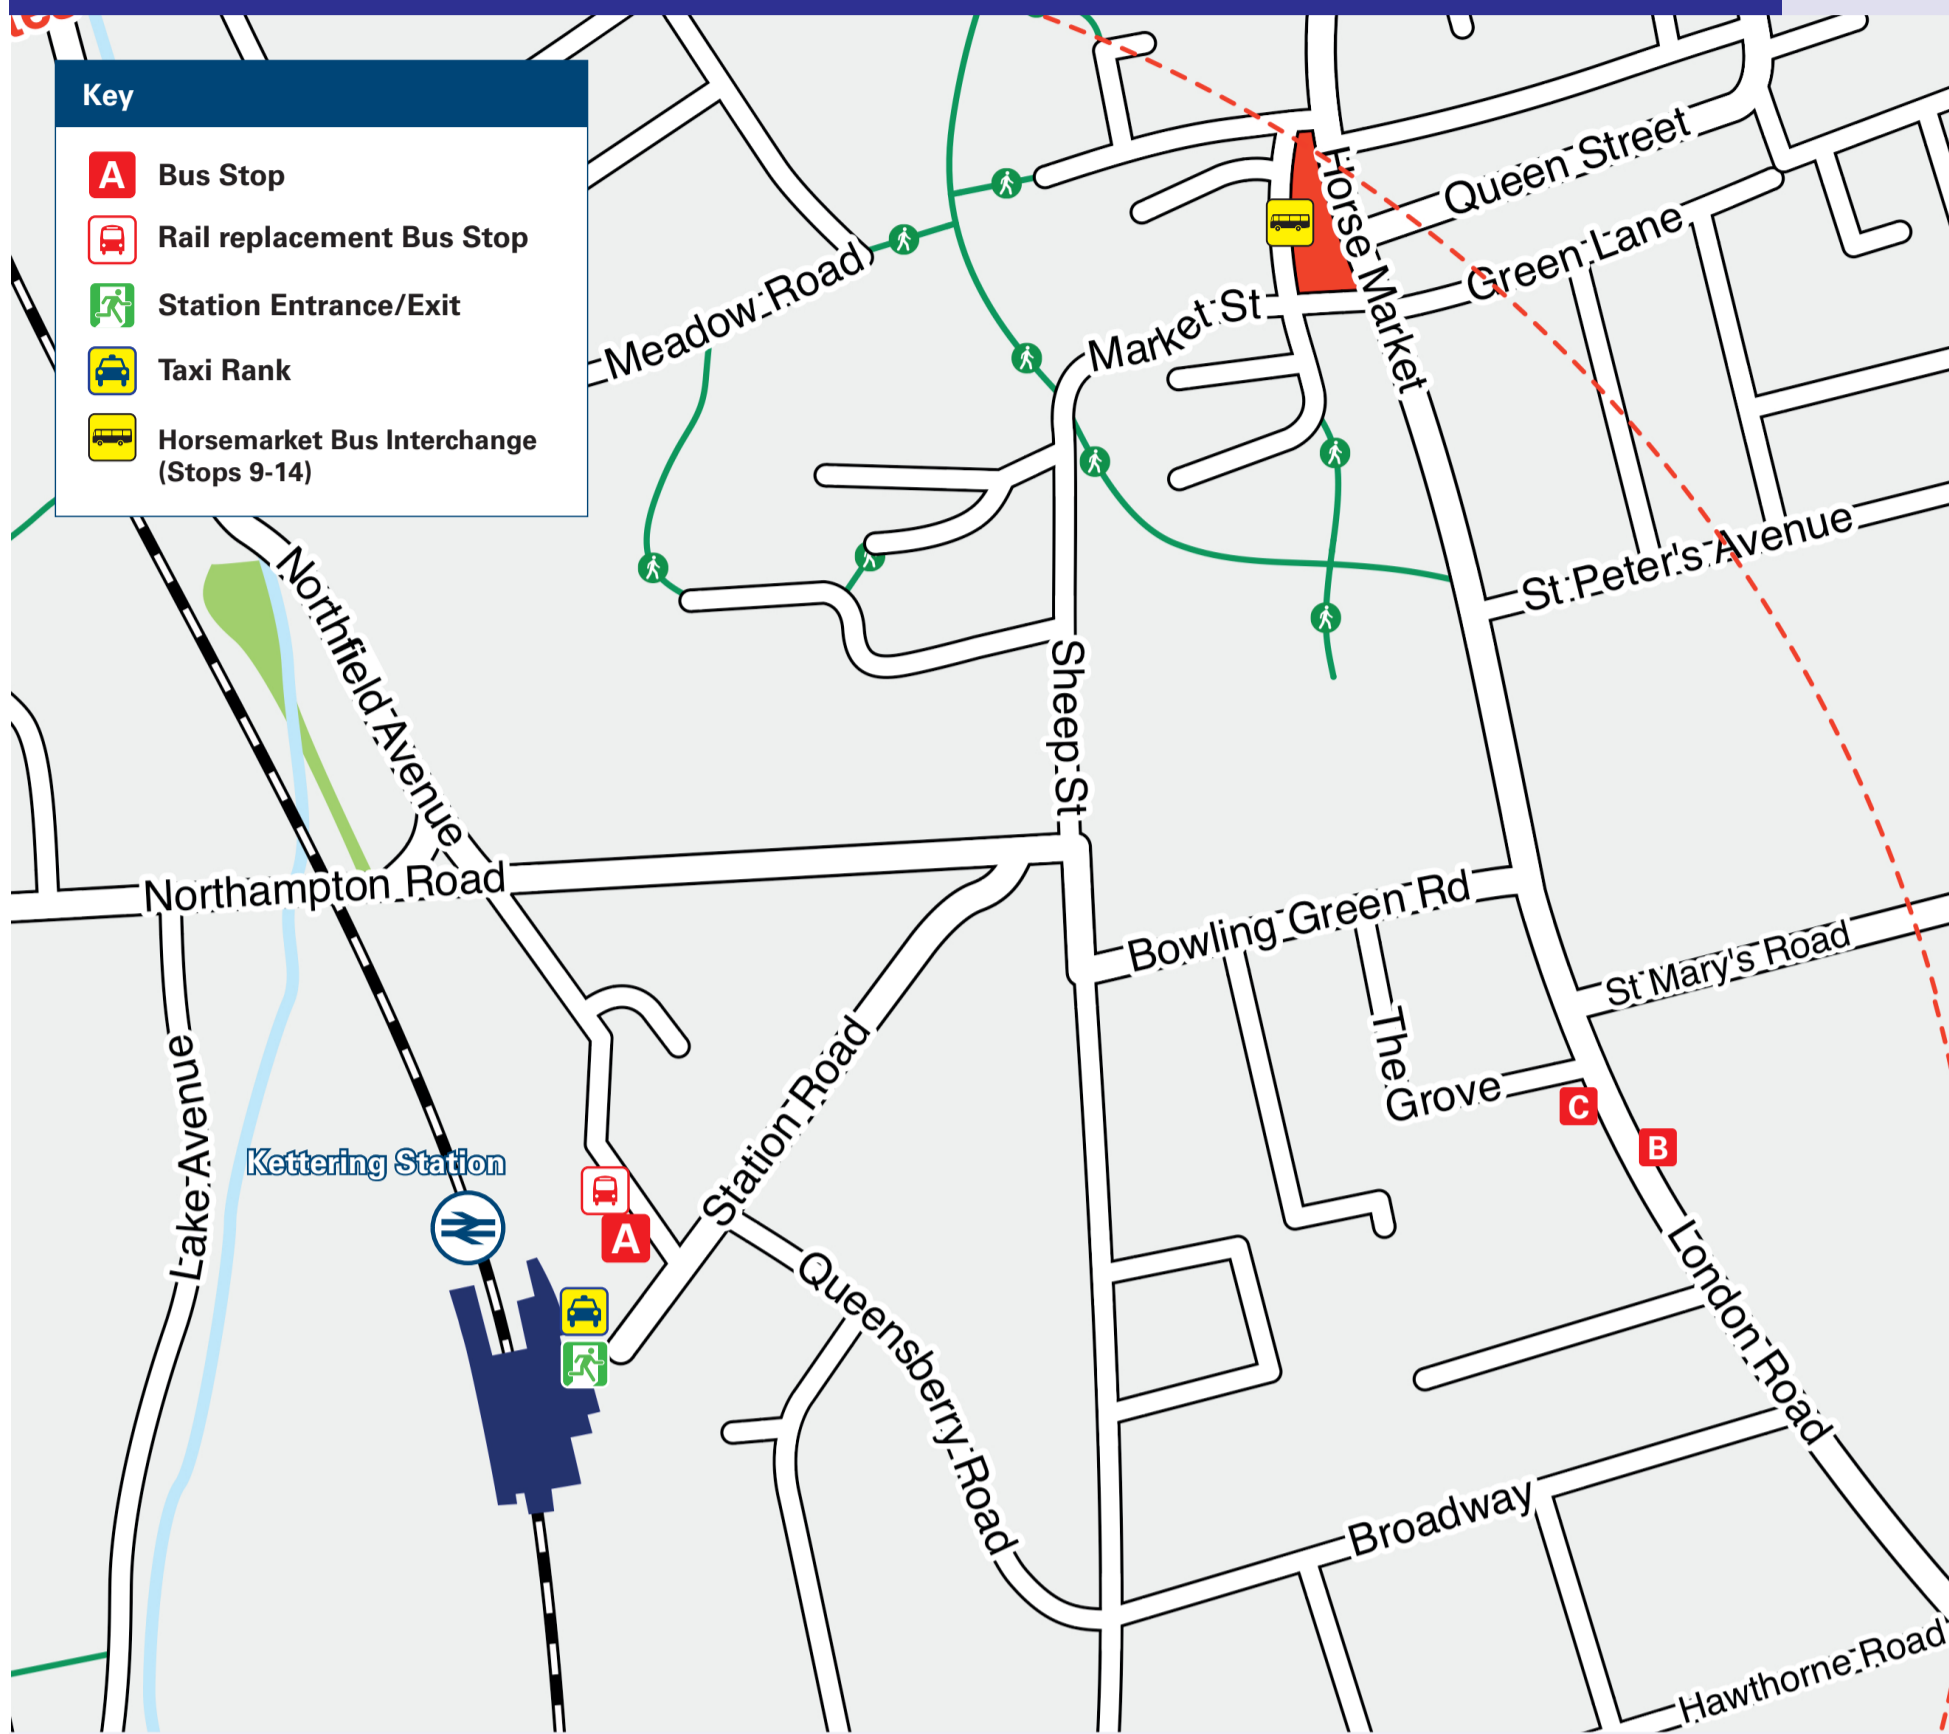

Onward Travel Information

Kettering Station

Buses and Taxis

Rail replacement buses and coaches leave from the bus stop on Northfield Avenue, close to the junction with Station Road.