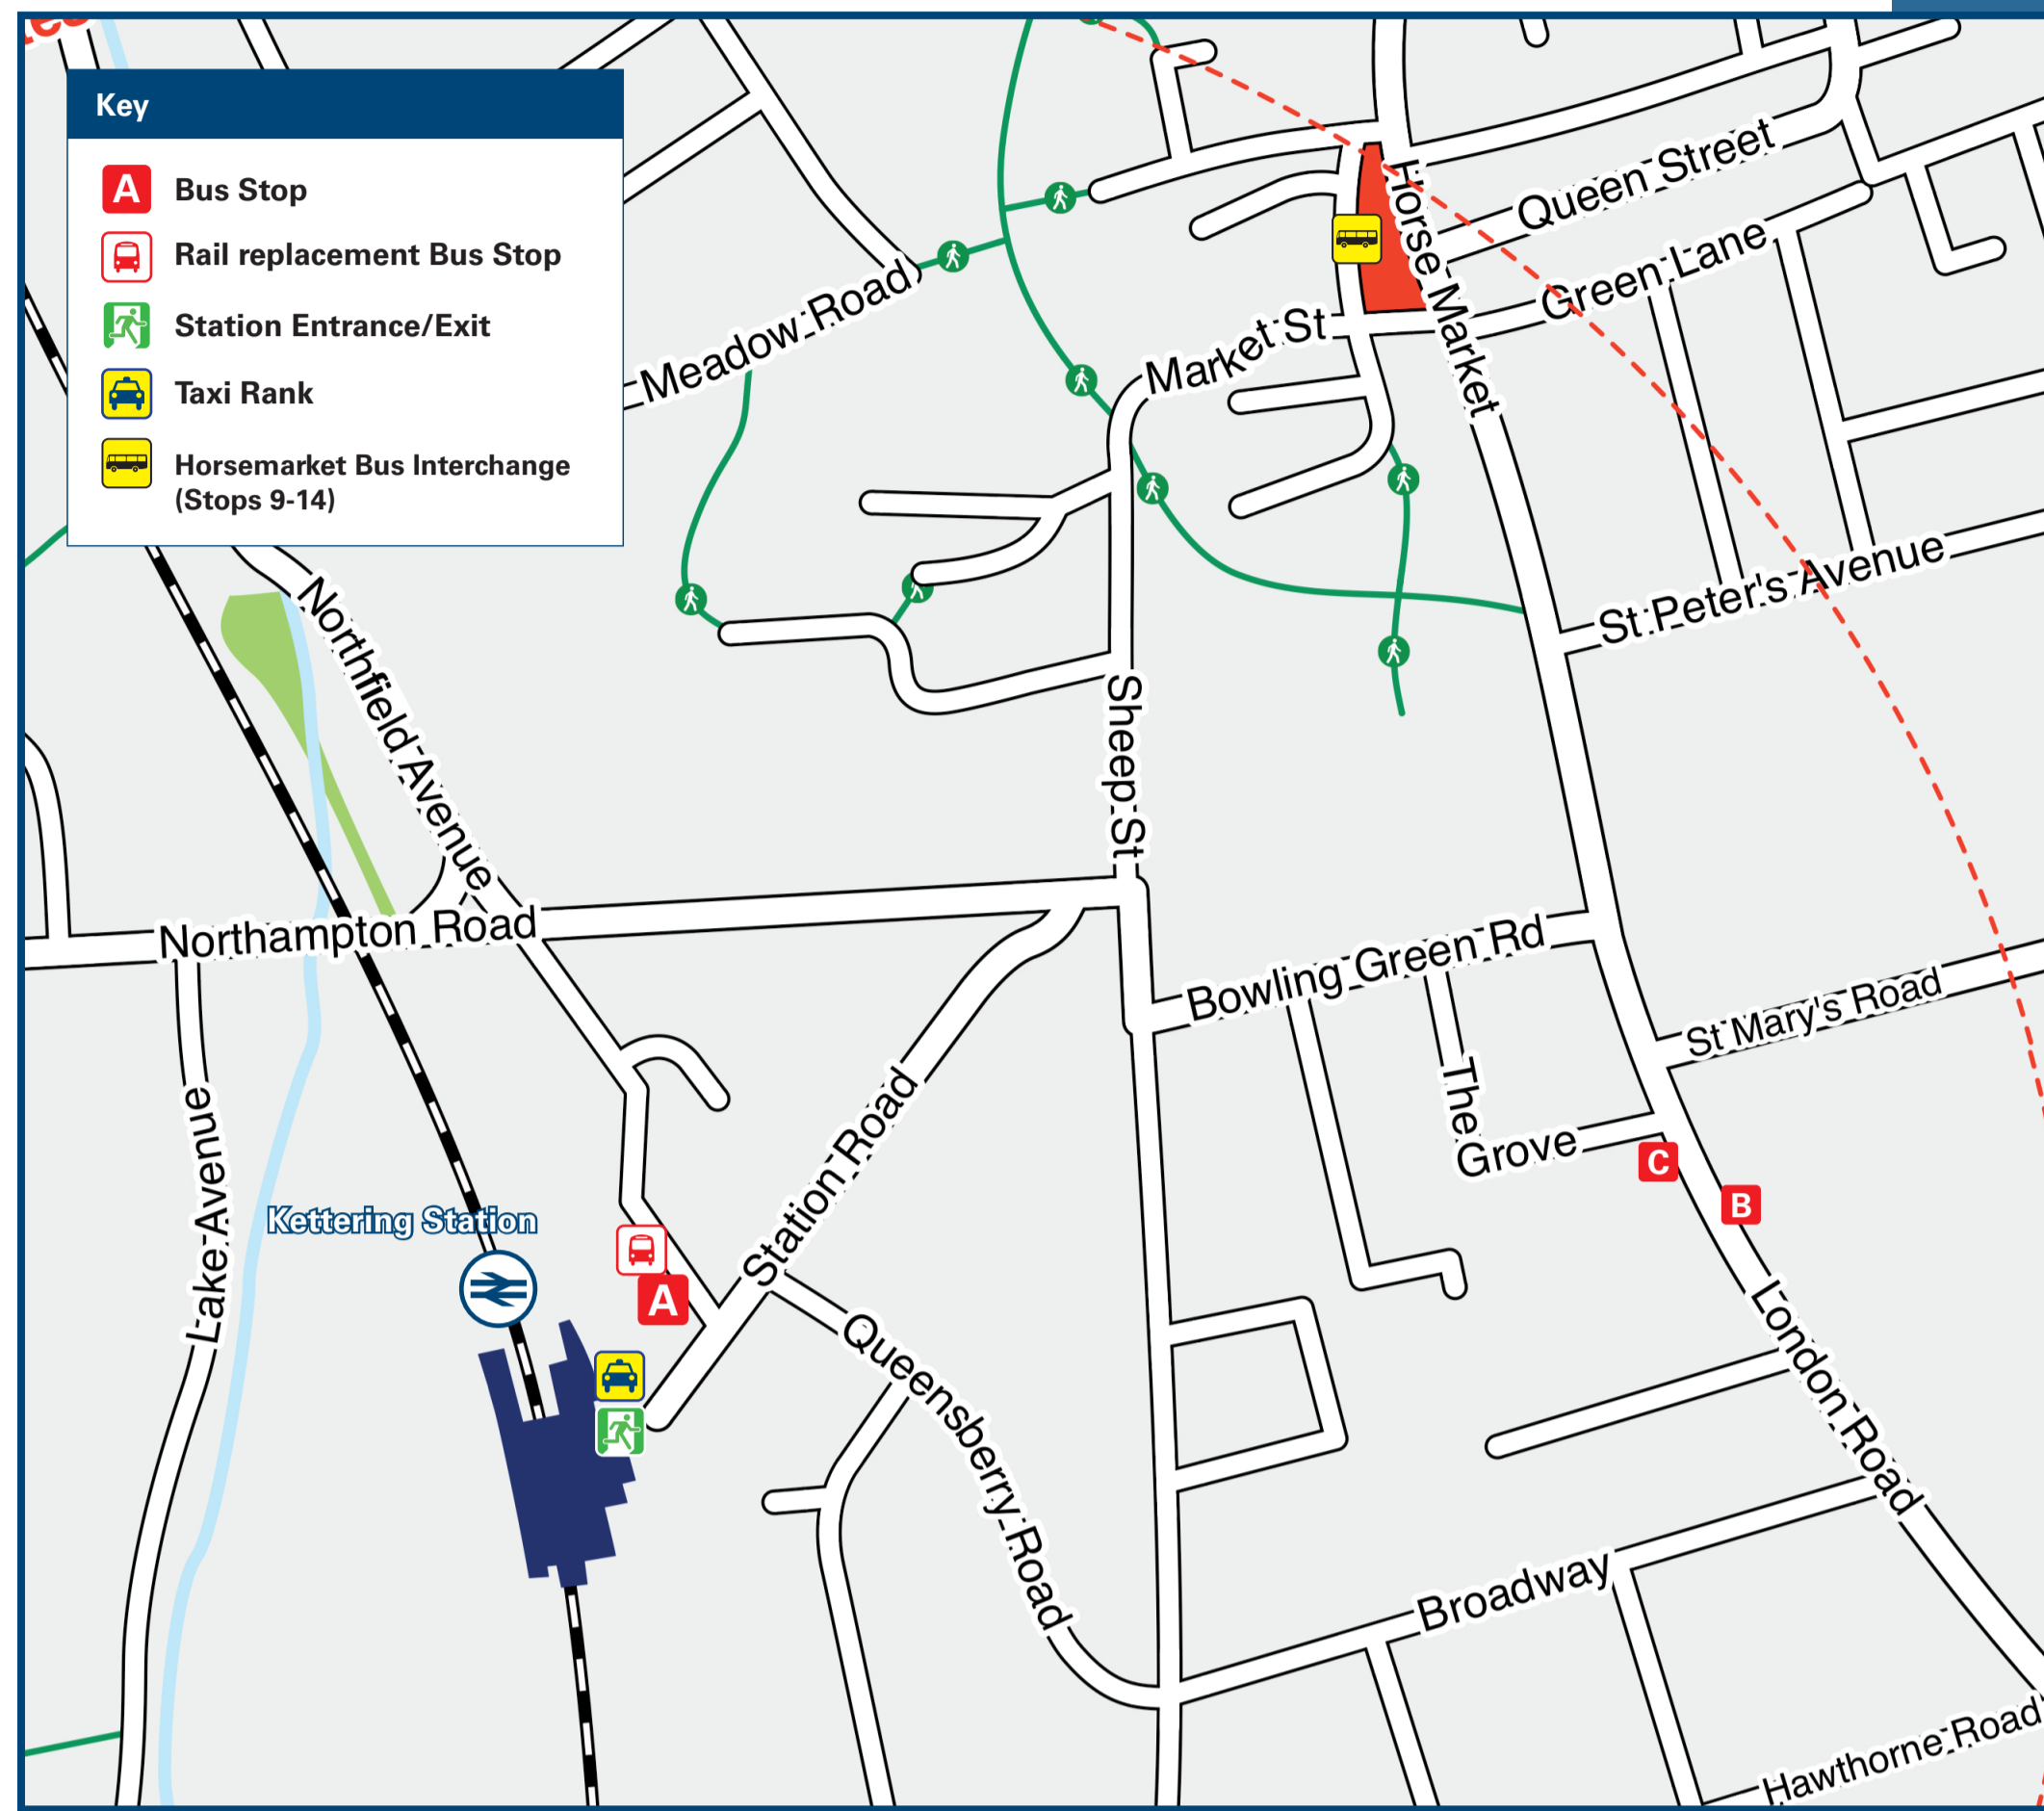

Kettering Station

Onward Travel Information

Buses and Taxis

Rail replacement buses and coaches depart from the bus stop on Northfield Avenue (stop A on the Buses map).