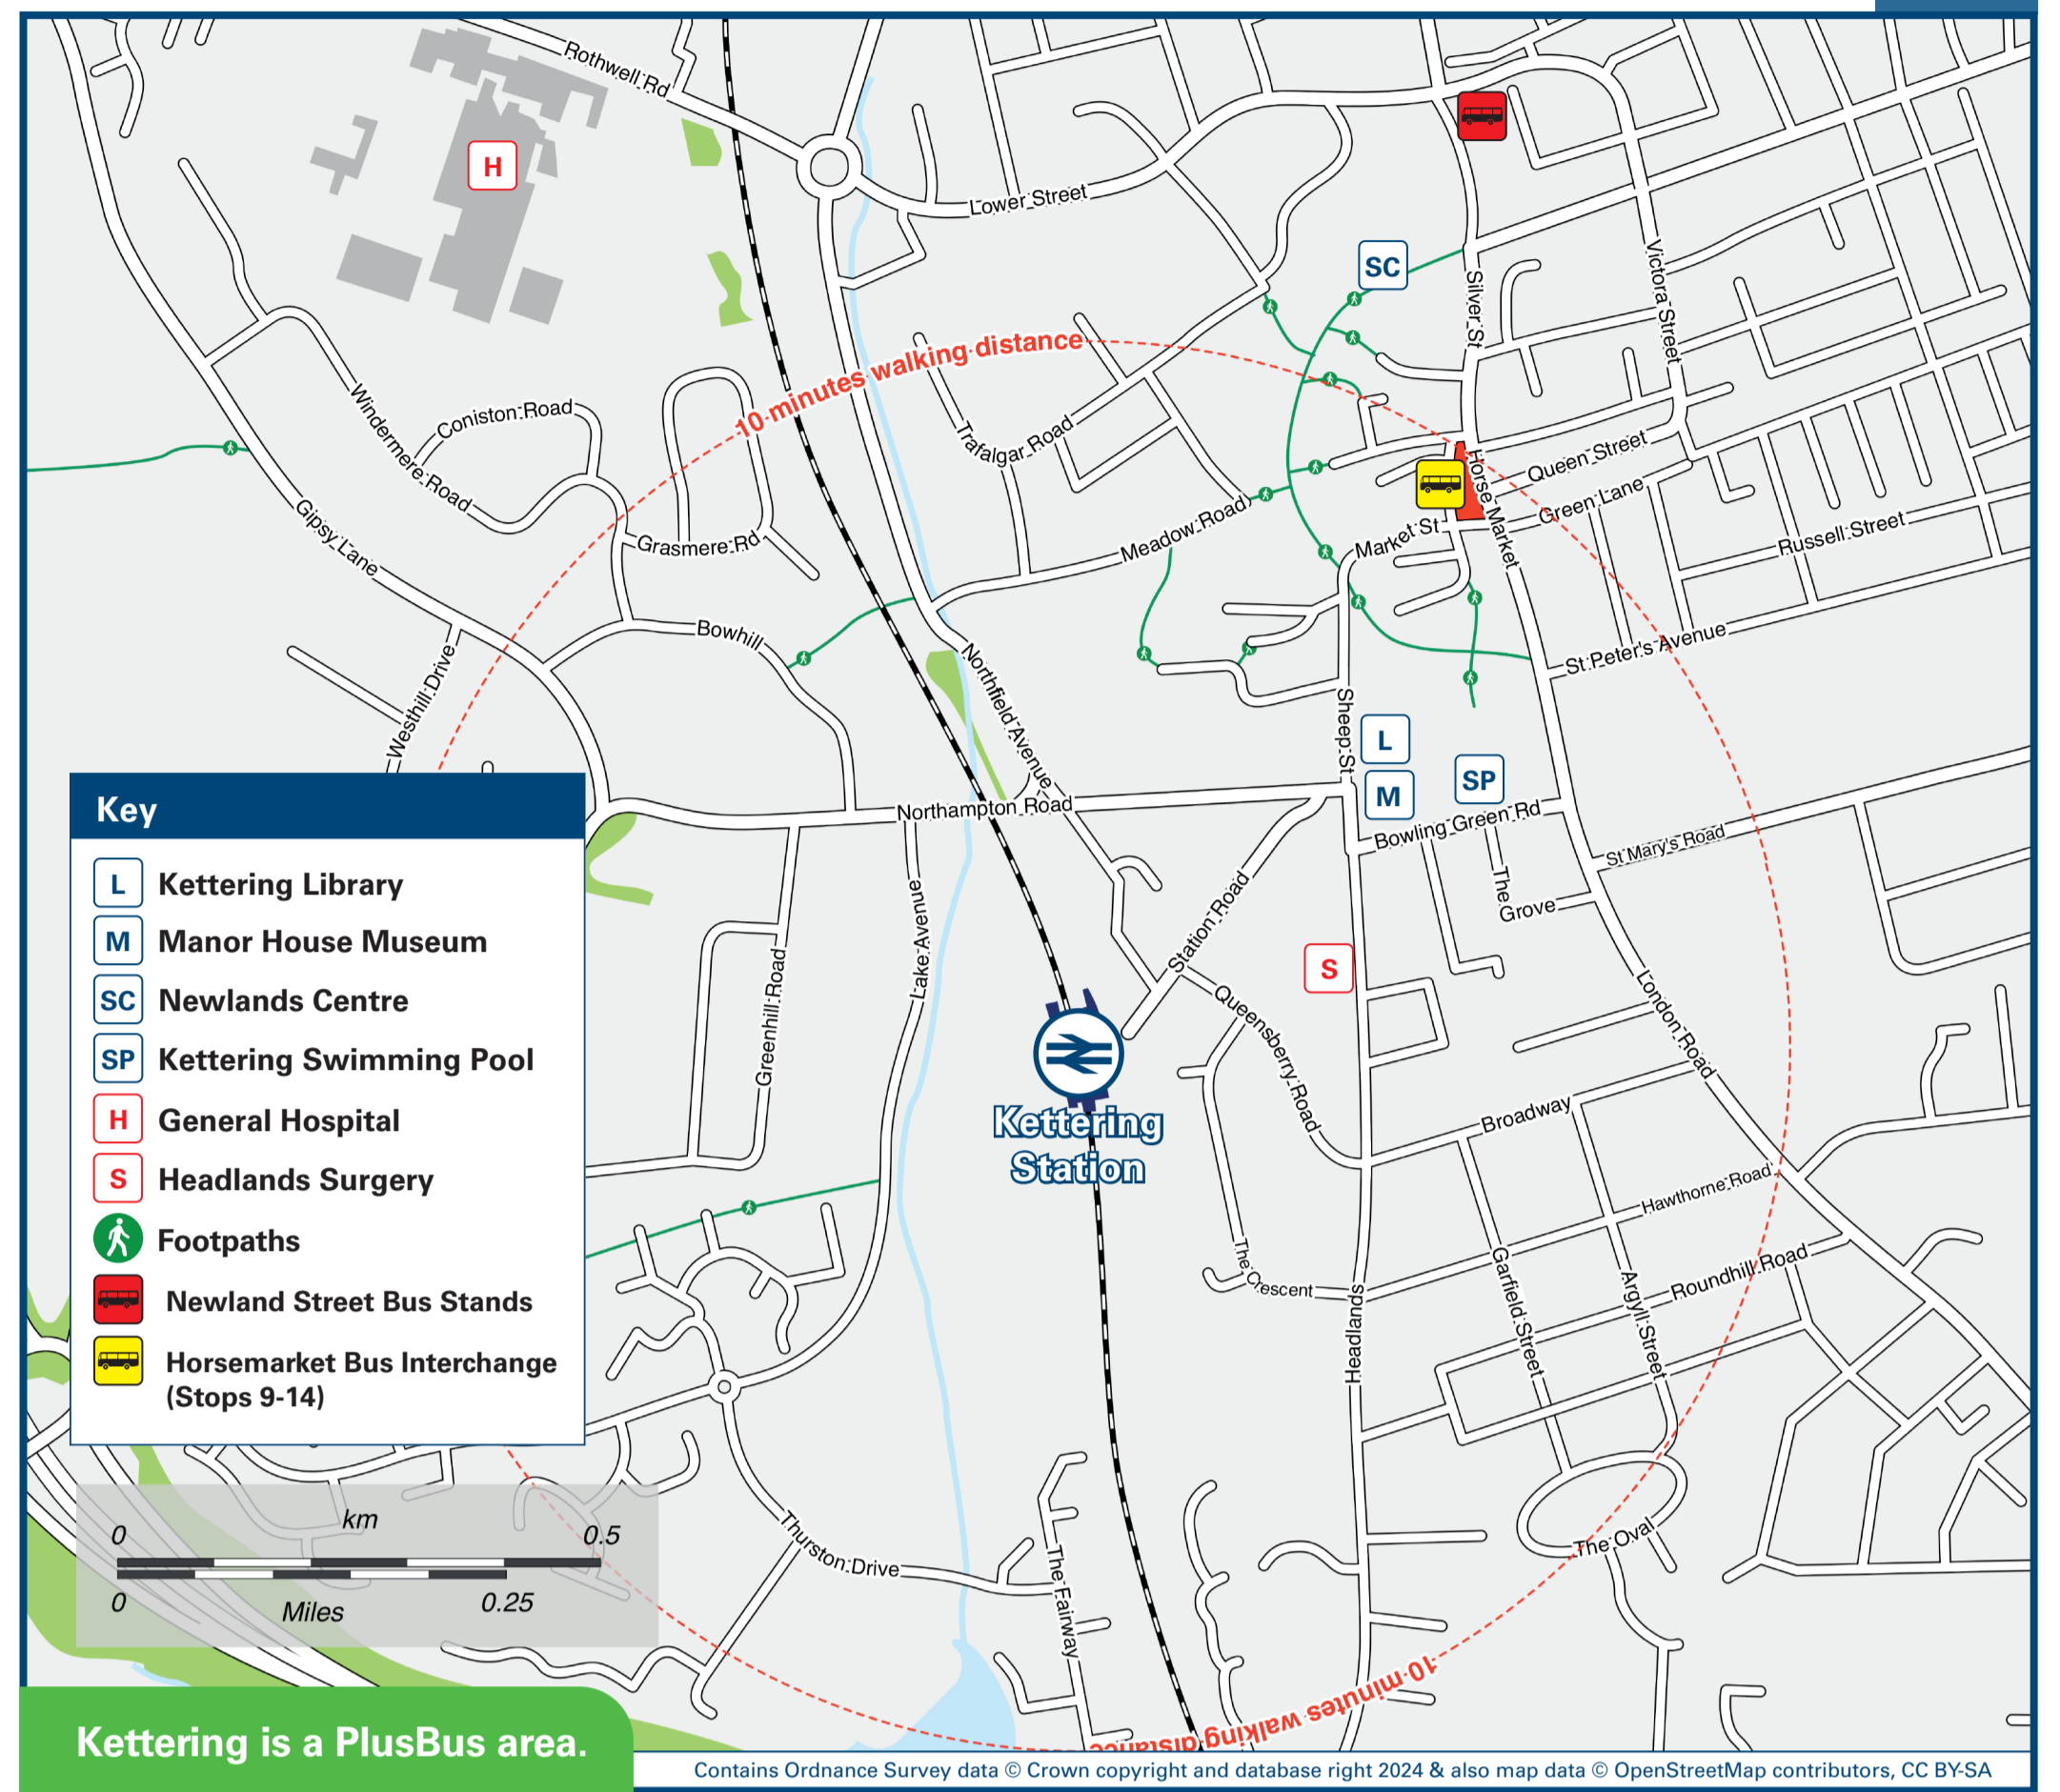

Local area map

Kettering is a PlusBus area.

PlusBus is a discount price 'bus pass' that you buy with your train ticket. It gives you unlimited bus travel around your chosen town, on participating buses. Visit www.plusbus.info

Main destinations by bus

(Data correct at April 2024)

DESTINATION	BUS ROUTES	BUS STOP
Brigstock	15	Horse Market 1.1
Broughton	10^A, X10	Horse Market 1.1
Burton Latimer	50*	Railway Station A
	48, 50**	B, Horse Market 1.3
Corby (Town Centre, George Street) Ⓞ	15	Horse Market 1.1
	19	C, Horse Market 9
	X4	C, Horse Market 1.0
Cranford	16	B, Horse Market 1.3
Desborough	17A, 18, 19	Horse Market 9
Finedon	50*	Railway Station A
	48, 50**	B, Horse Market 1.3
Geddington	15	Horse Market 1.1
Great Oakley	19	Horse Market 9
Higham Ferrers	50*	Railway Station A
	48, 50**	B, Horse Market 1.3
Irthlingborough	50*	Railway Station A
	48, 50**	B, Horse Market 1.3
Isham	X4	B, Horse Market 1.4
Islip	16	B, Horse Market 1.3
Kettering -		
- Barton Seagrave	50*	Railway Station A
	16, 48, 50**	B, Horse Market 1.3
- Brambleside	16	Horse Market 9
- General Hospital	10^A, X10	Horse Market 1.1
	17A, 18, 19	Horse Market 9

DESTINATION	BUS ROUTES	BUS STOP
- Highfield Road	50*	Railway Station A
- Ise Lodge	18, 19	B, Horse Market 1.2
- Kettering Shopping Park	X4	B, Horse Market 1.4
- North Kettering Business Park	X4	C, Horse Market 1.0
- Stamford Road Estate	15, 48+	C, Horse Market 1.1
- Town Centre (Horse Market) ■	50*	Railway Station A
	16, 18, 19, 48, 50**, X4	C
- Town Centre (Newland Street)	16, 18, 19, X4	C
- Wicksteed Park	50*	Railway Station A
	16, 48, 50**	B, Horse Market 1.3
Market Harborough Ⓞ	18	Horse Market 9
Moulton	10^A, X10	Horse Market 1.1
Northampton (Bus Interchange)	X4	B, Horse Market 1.4
Oundle	X4	C, Horse Market 1.0
Peterborough (Queensgate Bus Station)	X4	C, Horse Market 1.0
Raunds	16	B, Horse Market 1.3
Ringstead	16	B, Horse Market 1.3
Rothwell	17A, 18, 19	Horse Market 9
Rushden	50*	Railway Station A
	50**	B, Horse Market 1.3
Rushden Lakes	50*	Railway Station A
	50**	B, Horse Market 1.3
Rushton (Thornhill Arms PH)	19	Horse Market 9

DESTINATION	BUS ROUTES	BUS STOP
Stanion	15	Horse Market 1.1
Thrapston (High Street)	16	B, Horse Market 1.3
Weekley	15	Horse Market 1.1
Weldon Village	X4	C, Horse Market 1.0
Wellingborough (Church Street) Ⓞ	48	B, Horse Market 1.3
	X4	B, Horse Market 1.4
Woodford	16	B, Horse Market 1.3

Notes