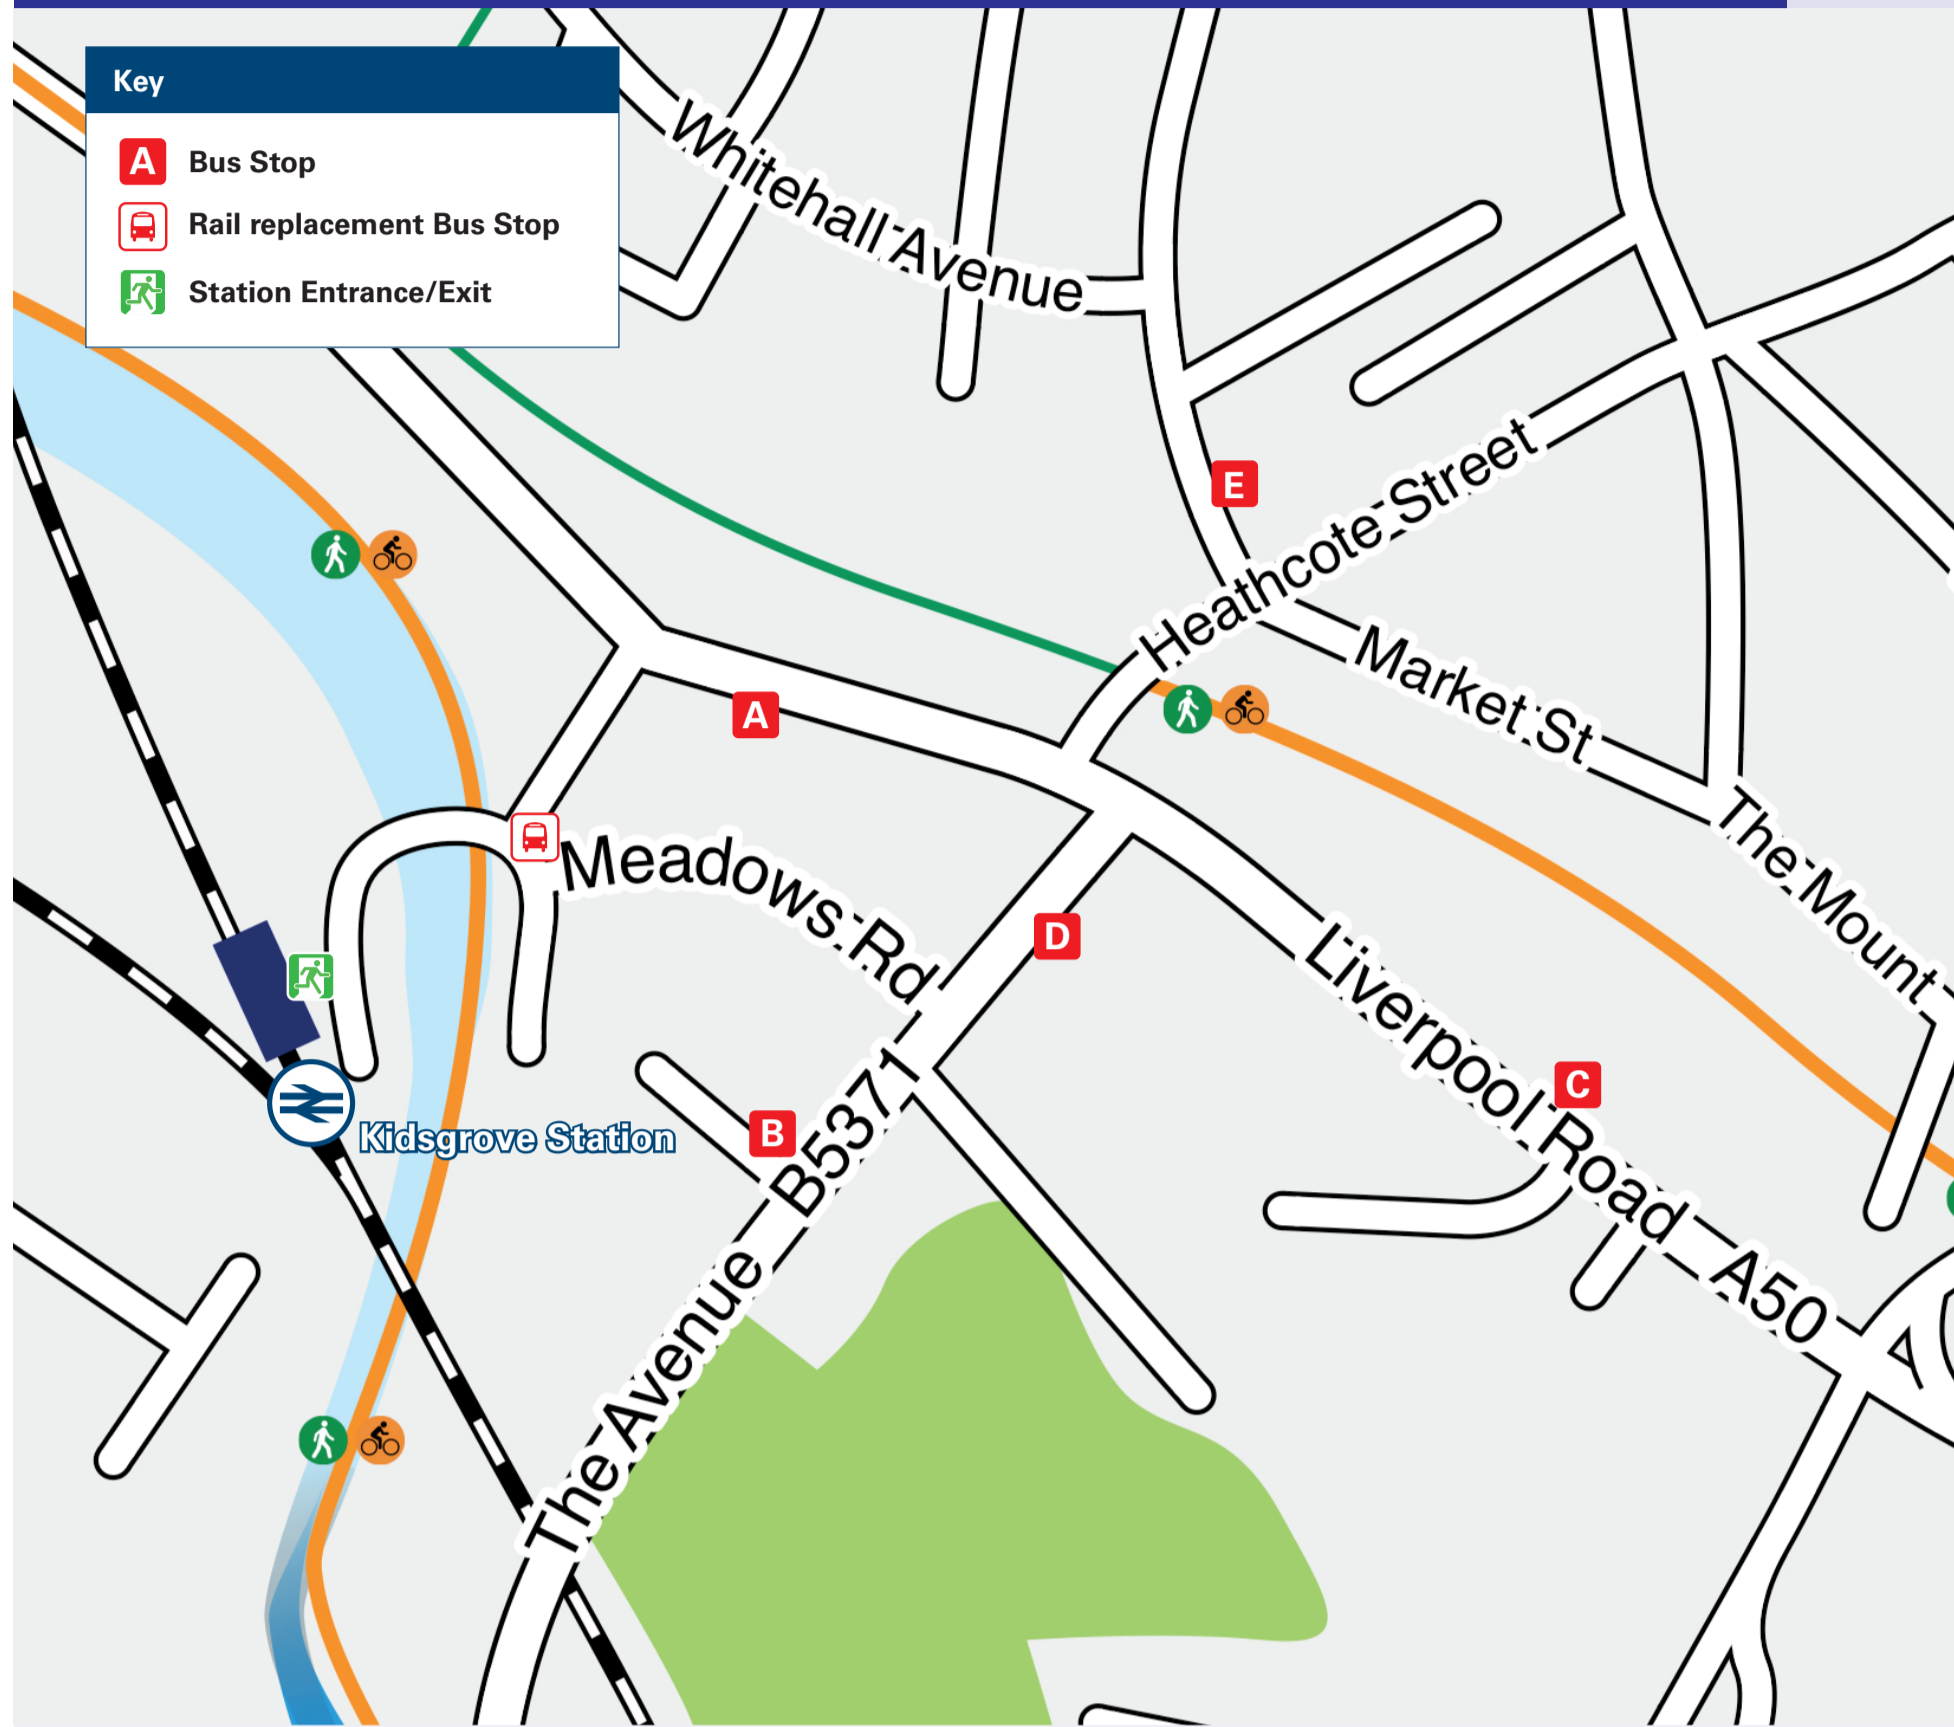

Onward Travel Information

Kidsgrove Station

Buses

In the event of engineering, the bus / coach will collect from the entrance of the station car park.