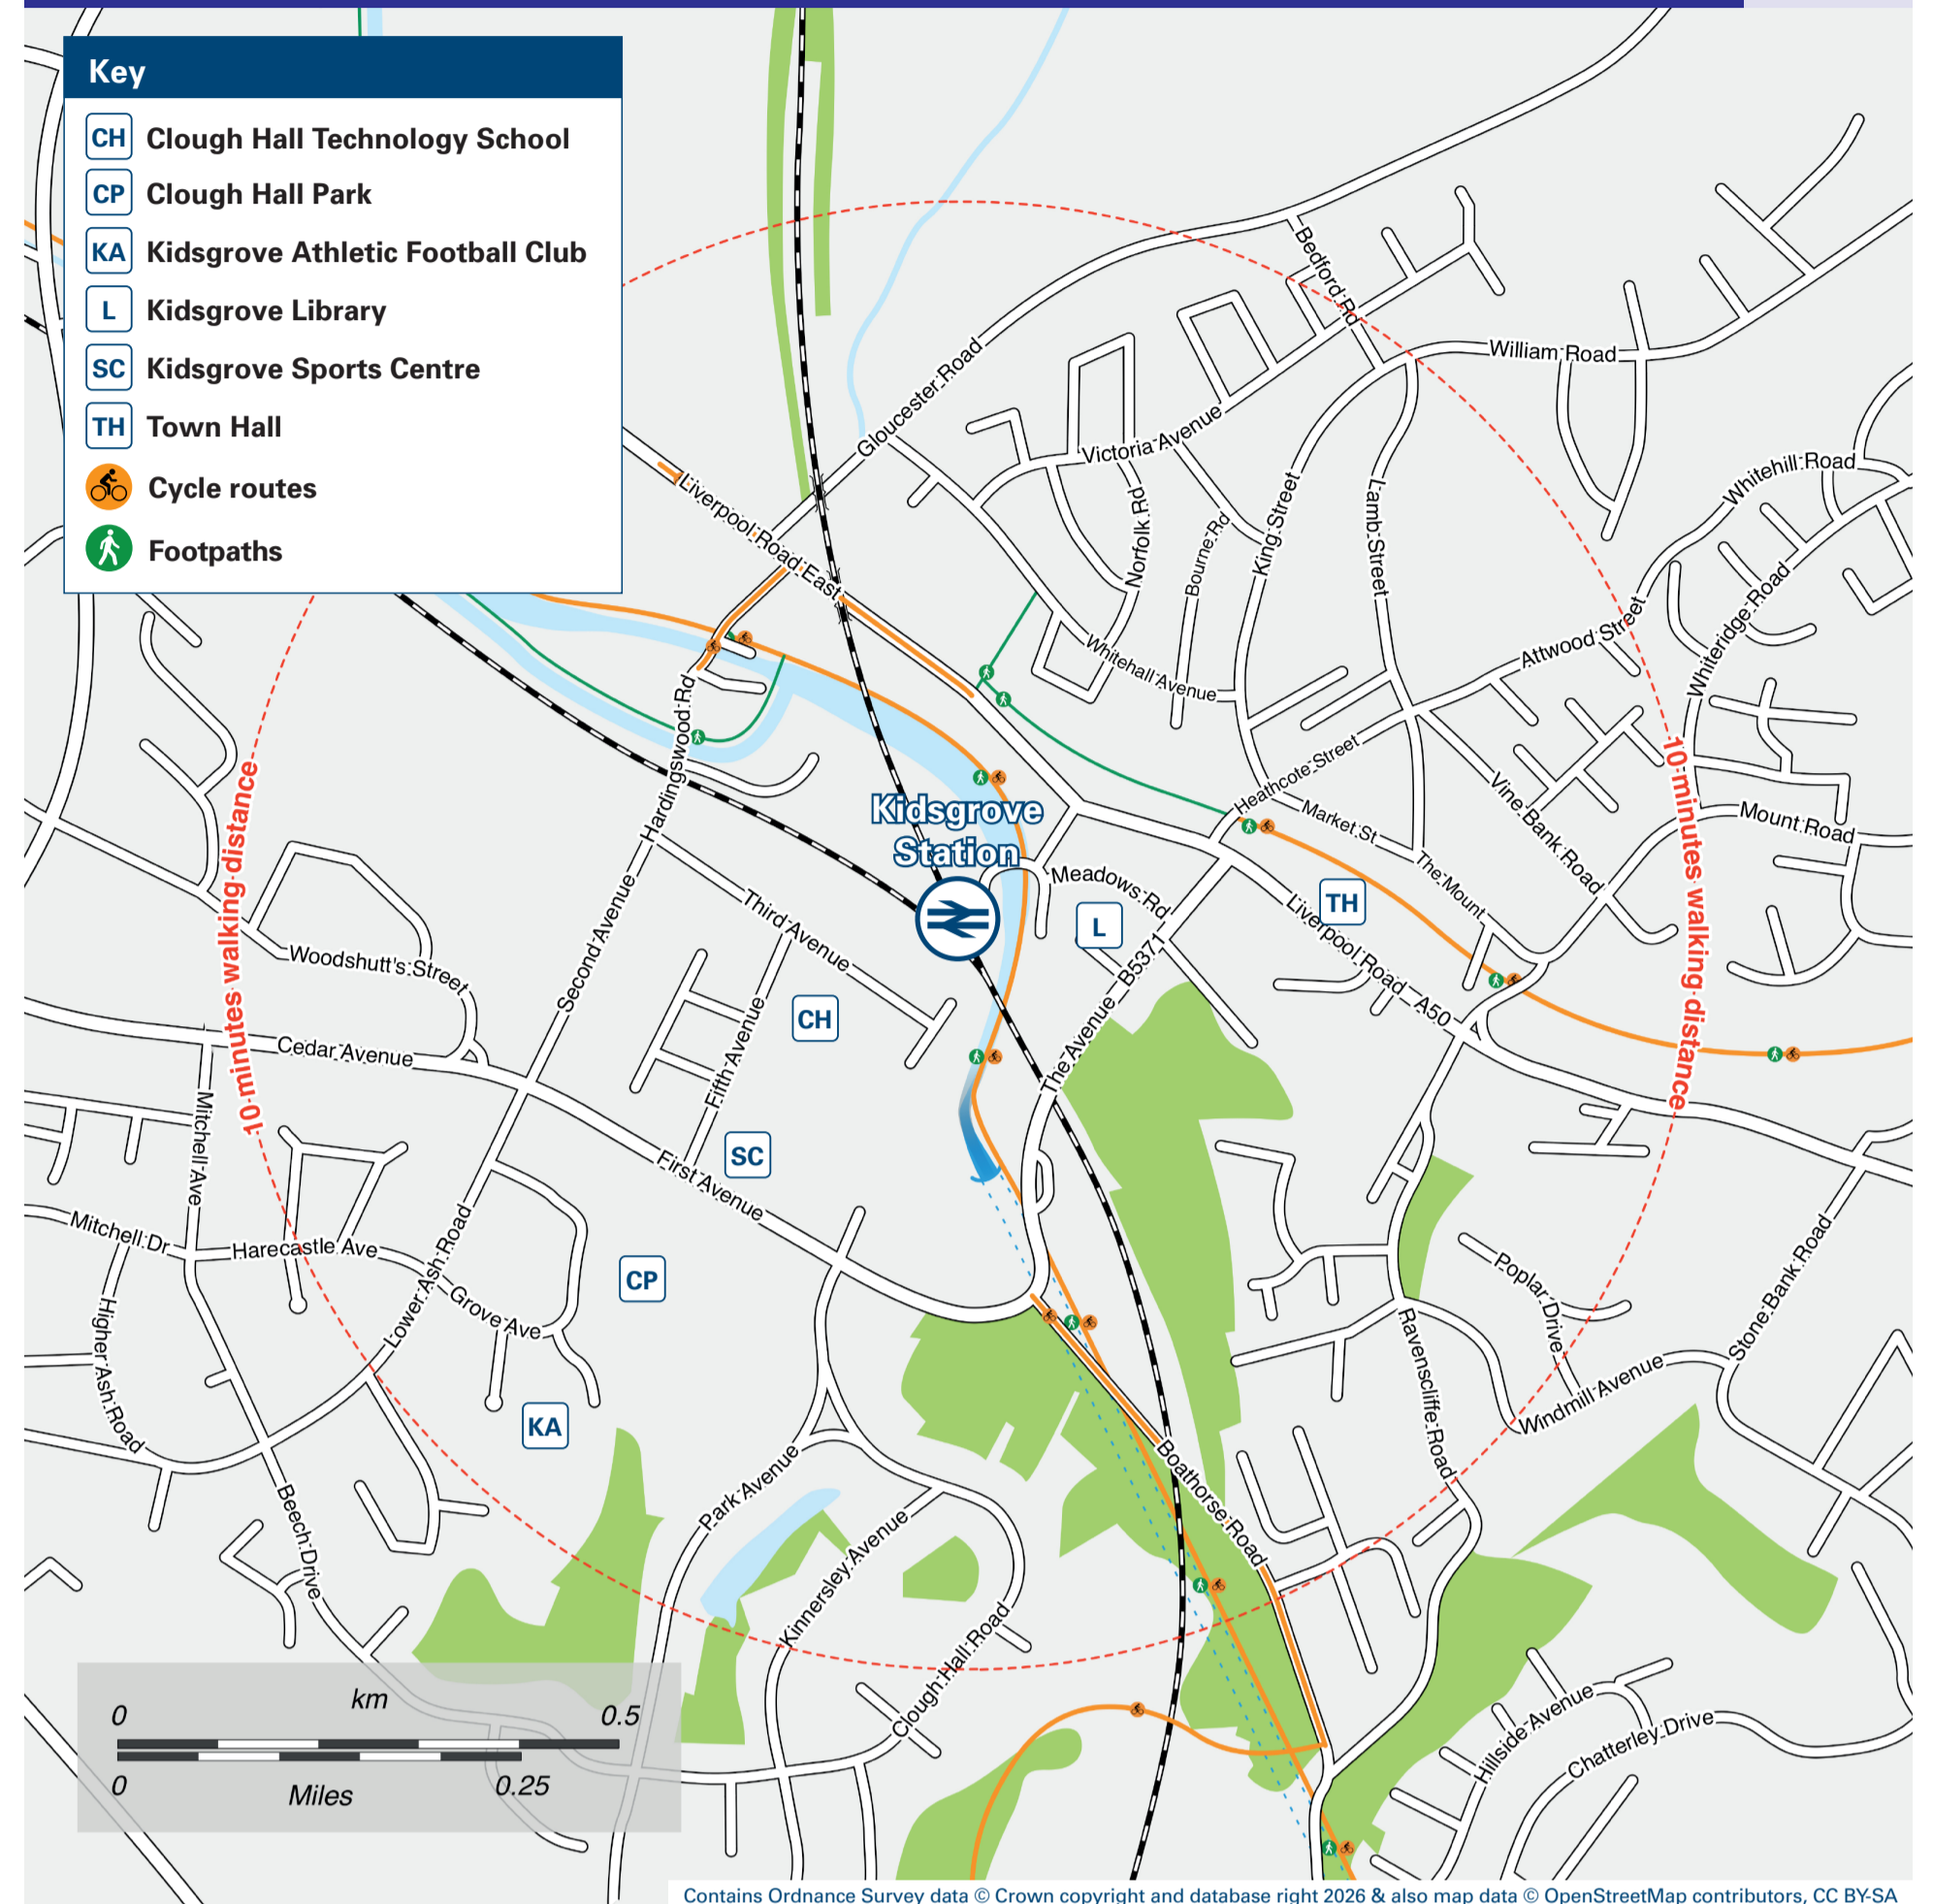

# Onward Travel Information

## Kidsgrove Station

### Local area map

### Main destinations by bus

(Data correct at May 2026)

DESTINATION	BUS ROUTES	BUS STOP	DESTINATION	BUS ROUTES	BUS STOP	DESTINATION	BUS ROUTES	BUS STOP
Alsager	103	A	Goldenhill	103	C	Rookery	7	E
Audley	95*	D	Hanley	36#, 36A#, 38, 38A	B, C	Sandyford	95*	B
Biddulph	95*	B	Hanley	103	C	Talke (The Swan)	103	C
Bignall End	95*	D	Hanley	36#, 36A#, 38, 38A	B, C	Talke Pits (for Freeport Talke Retail Park)	36#, 36A#, 38, 38A	B, C
Brown Lees	95*	B	Hanley	39	D	Talke Pits (for Freeport Talke Retail Park)	39, 95*	D
Burslem	103	C	Hanley	7	E	Tunstall	39, 95*	D
Burslem	36#, 36A#, 38, 38A	B, C	Harriseahead	95*	B	Turnhurst	103	C
Butt Lane	39, 39A, 95*	D	Haywood Hospital	7	E	Wood Lane	36#, 36A#, 38, 38A	B, C
Chell (Roundabout)	7	E	Kidsgrove (Whitehill)	7	E		7	E
Chesterton	39, 95*	D	Kidsgrove (Whitehill)	95*	B		95*	D
Chesterton	38A	B, C	Longton	36#, 36A##	B, C			
Church Lawton	103	A	Meir	36#, 36A##	B, C			
Clough Hall	36#, 36A##	B, C	Mow Cop (for Mow Cop Castle, National Trust)	95*	B			
Clough Hall	39, 39A, 95*	D	Newcastle-under-Lyme	38A	B, C			
Crackley	39, 95*	D	Newcastle-under-Lyme	39	D			
Crackley	38A	B, C	Newchapel	7	E			
Crewe	103	A	Packmoor	7	E			
Dales Green	95*	B	Radway Green	103	A			
Fenton	36#, 36A##	B, C	Red Bull	103	A			
			Red Street	39, 95*	D			