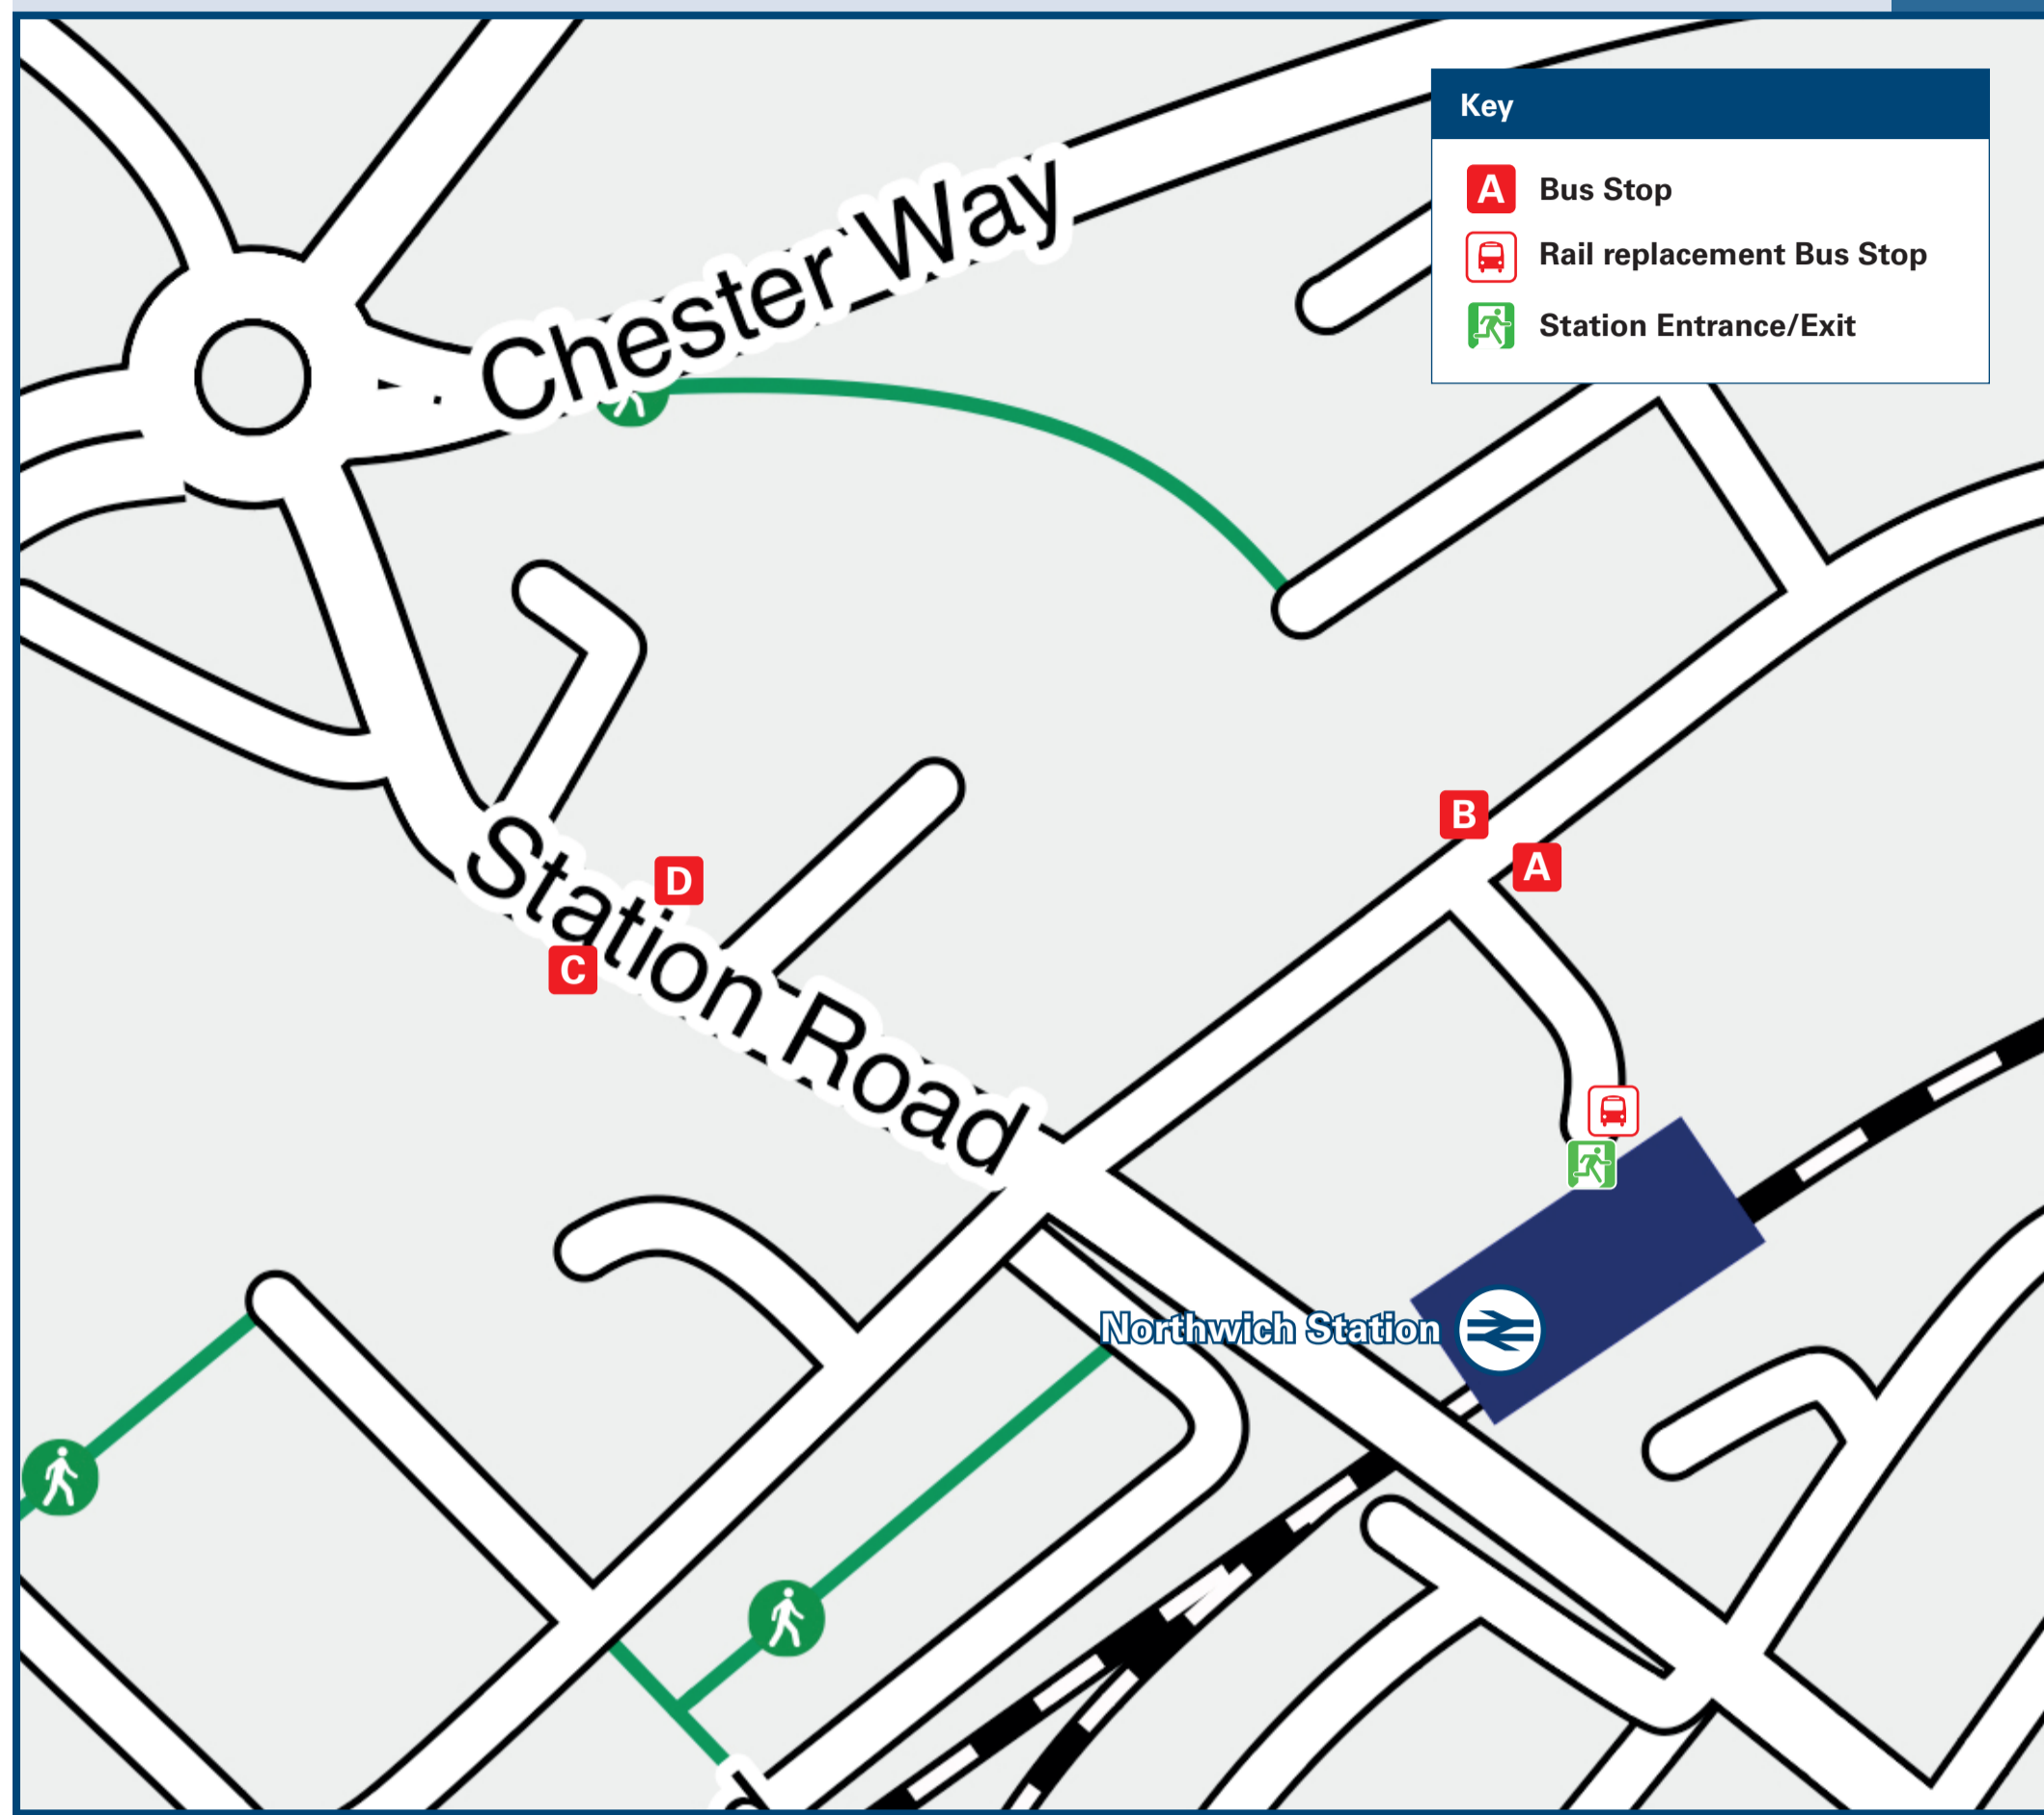

Northwich Station

Onward Travel Information

Buses

Rail replacement buses will pick-up/drop-off from the Station car park.