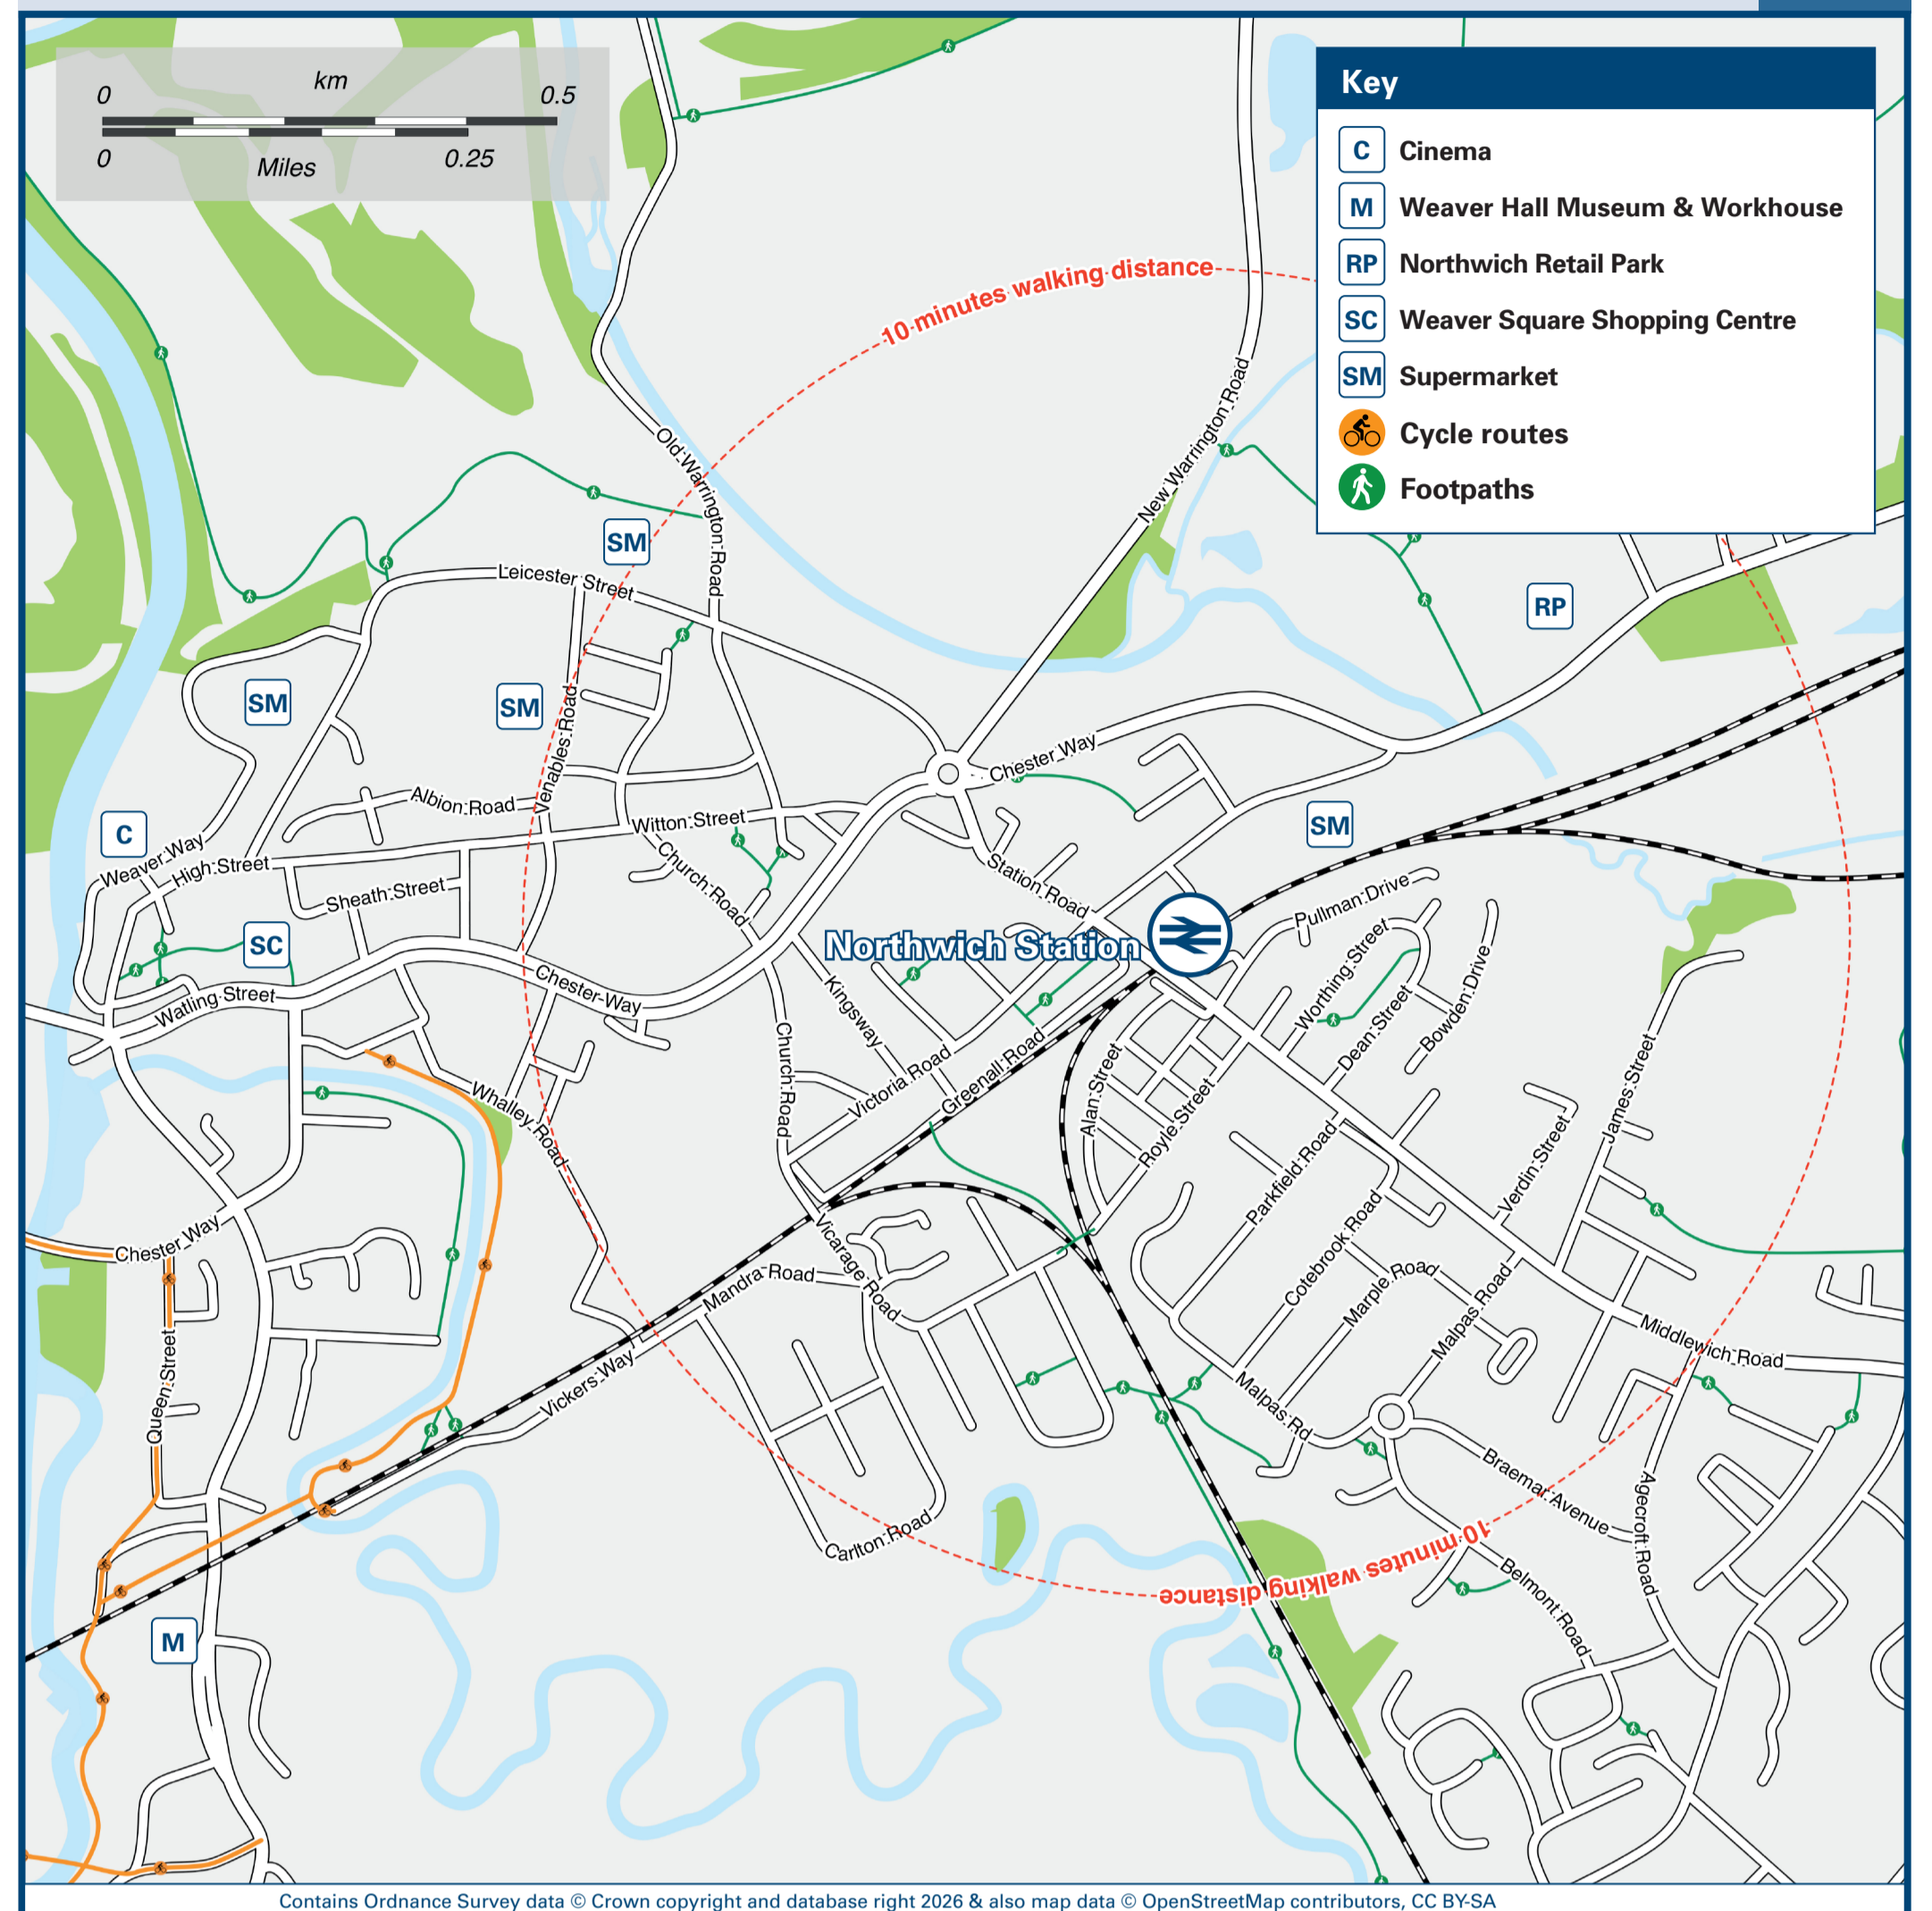

Local area map

Main destinations by bus

(Data correct at February 2026)

DESTINATION	BUS ROUTES	BUS STOP	DESTINATION	BUS ROUTES	BUS STOP	DESTINATION	BUS ROUTES	BUS STOP
Antrobus*	9#	B	Lostock Gralam ☺	9#, 89#	B	Weaverham	49	C
Comberbach*	9#	B	10 minutes walk from this station			Wincham	9#, 89#	B
Great Budworth	9#	B	Northwich (Town Centre/ Interchange)	9#, 89#	A			
Greenbank ☺	49	C						
Hartford	49	C	Rudheath	49	D			
Higher Marston	9#	B	Stockton Heath*	9#	B			
Higher Wincham	9#, 89#	B	Stretton*	9#	B			
Knutsford ☺	89#	B	Warrington (Town Centre/ Bus Interchange)* ☺	9#	B			

Notes

Bus route 49 operates a Mondays to Saturdays service, only. No Sunday service.

For bus times and days of operation please contact TraveLine on www.traveLine.info or call: 0871 200 22 33

☺ Direct trains operate to this destination from Northwich station.

☺ Bus route 9 calls at Warrington Bank Quay station and stops near to Warrington Central station.

* Additional buses run from Northwich (Town Centre/Interchange) as route CAT9A to this destination.

Bus routes 9 and 89 operate limited daytime services on Mondays to Saturdays, only. No evenings or Sundays services.

Taxis	Northwich Station has no taxi rank or cab office. Advance booking is essential, please consider using the following local operators: (Inclusion of this number doesn't represent any endorsement of the taxi firm)	Zodiac Cars 01606 799 22	Cheshire Car Taxi 01606 499 99	GM Travel 01606 776 77

Further information about all onward travel

Local Cycle Info cheshirewestandchester.gov.uk For more information about cycle routes.	National Cycle Info walkwheelcycletrust.org.uk	Bus Times See timetable displays at bus stops. www.traveLine.info 0871 200 22 33 calls cost 13p per minute plus your phone company's access charge	PlusBus plusbus.info PlusBus is a discount price 'bus pass' that you buy with your train ticket. It gives you unlimited bus travel around your chosen town, on participating buses. Visit www.plusbus.info	

National Rail Enquiries					
Online nationalrail.co.uk	NRE App Free National Rail Enquiries app for iOS and Android	Social Media facebook.com/nationalrailenq @nationalrailenq	Alert Me You can sign up to Alert Me messages on the National Rail Enquiries website where you can receive train and platform notifications directly to your smart phone. nationalrail.co.uk/alertme	Contact Centre 03457 48 49 50 Calls cost no more than calls to geographic numbers (01 or 02) and may be recorded.	PlusBike nationalrail.co.uk/plusbike For more information.

Scan this code with your mobile for full station information.