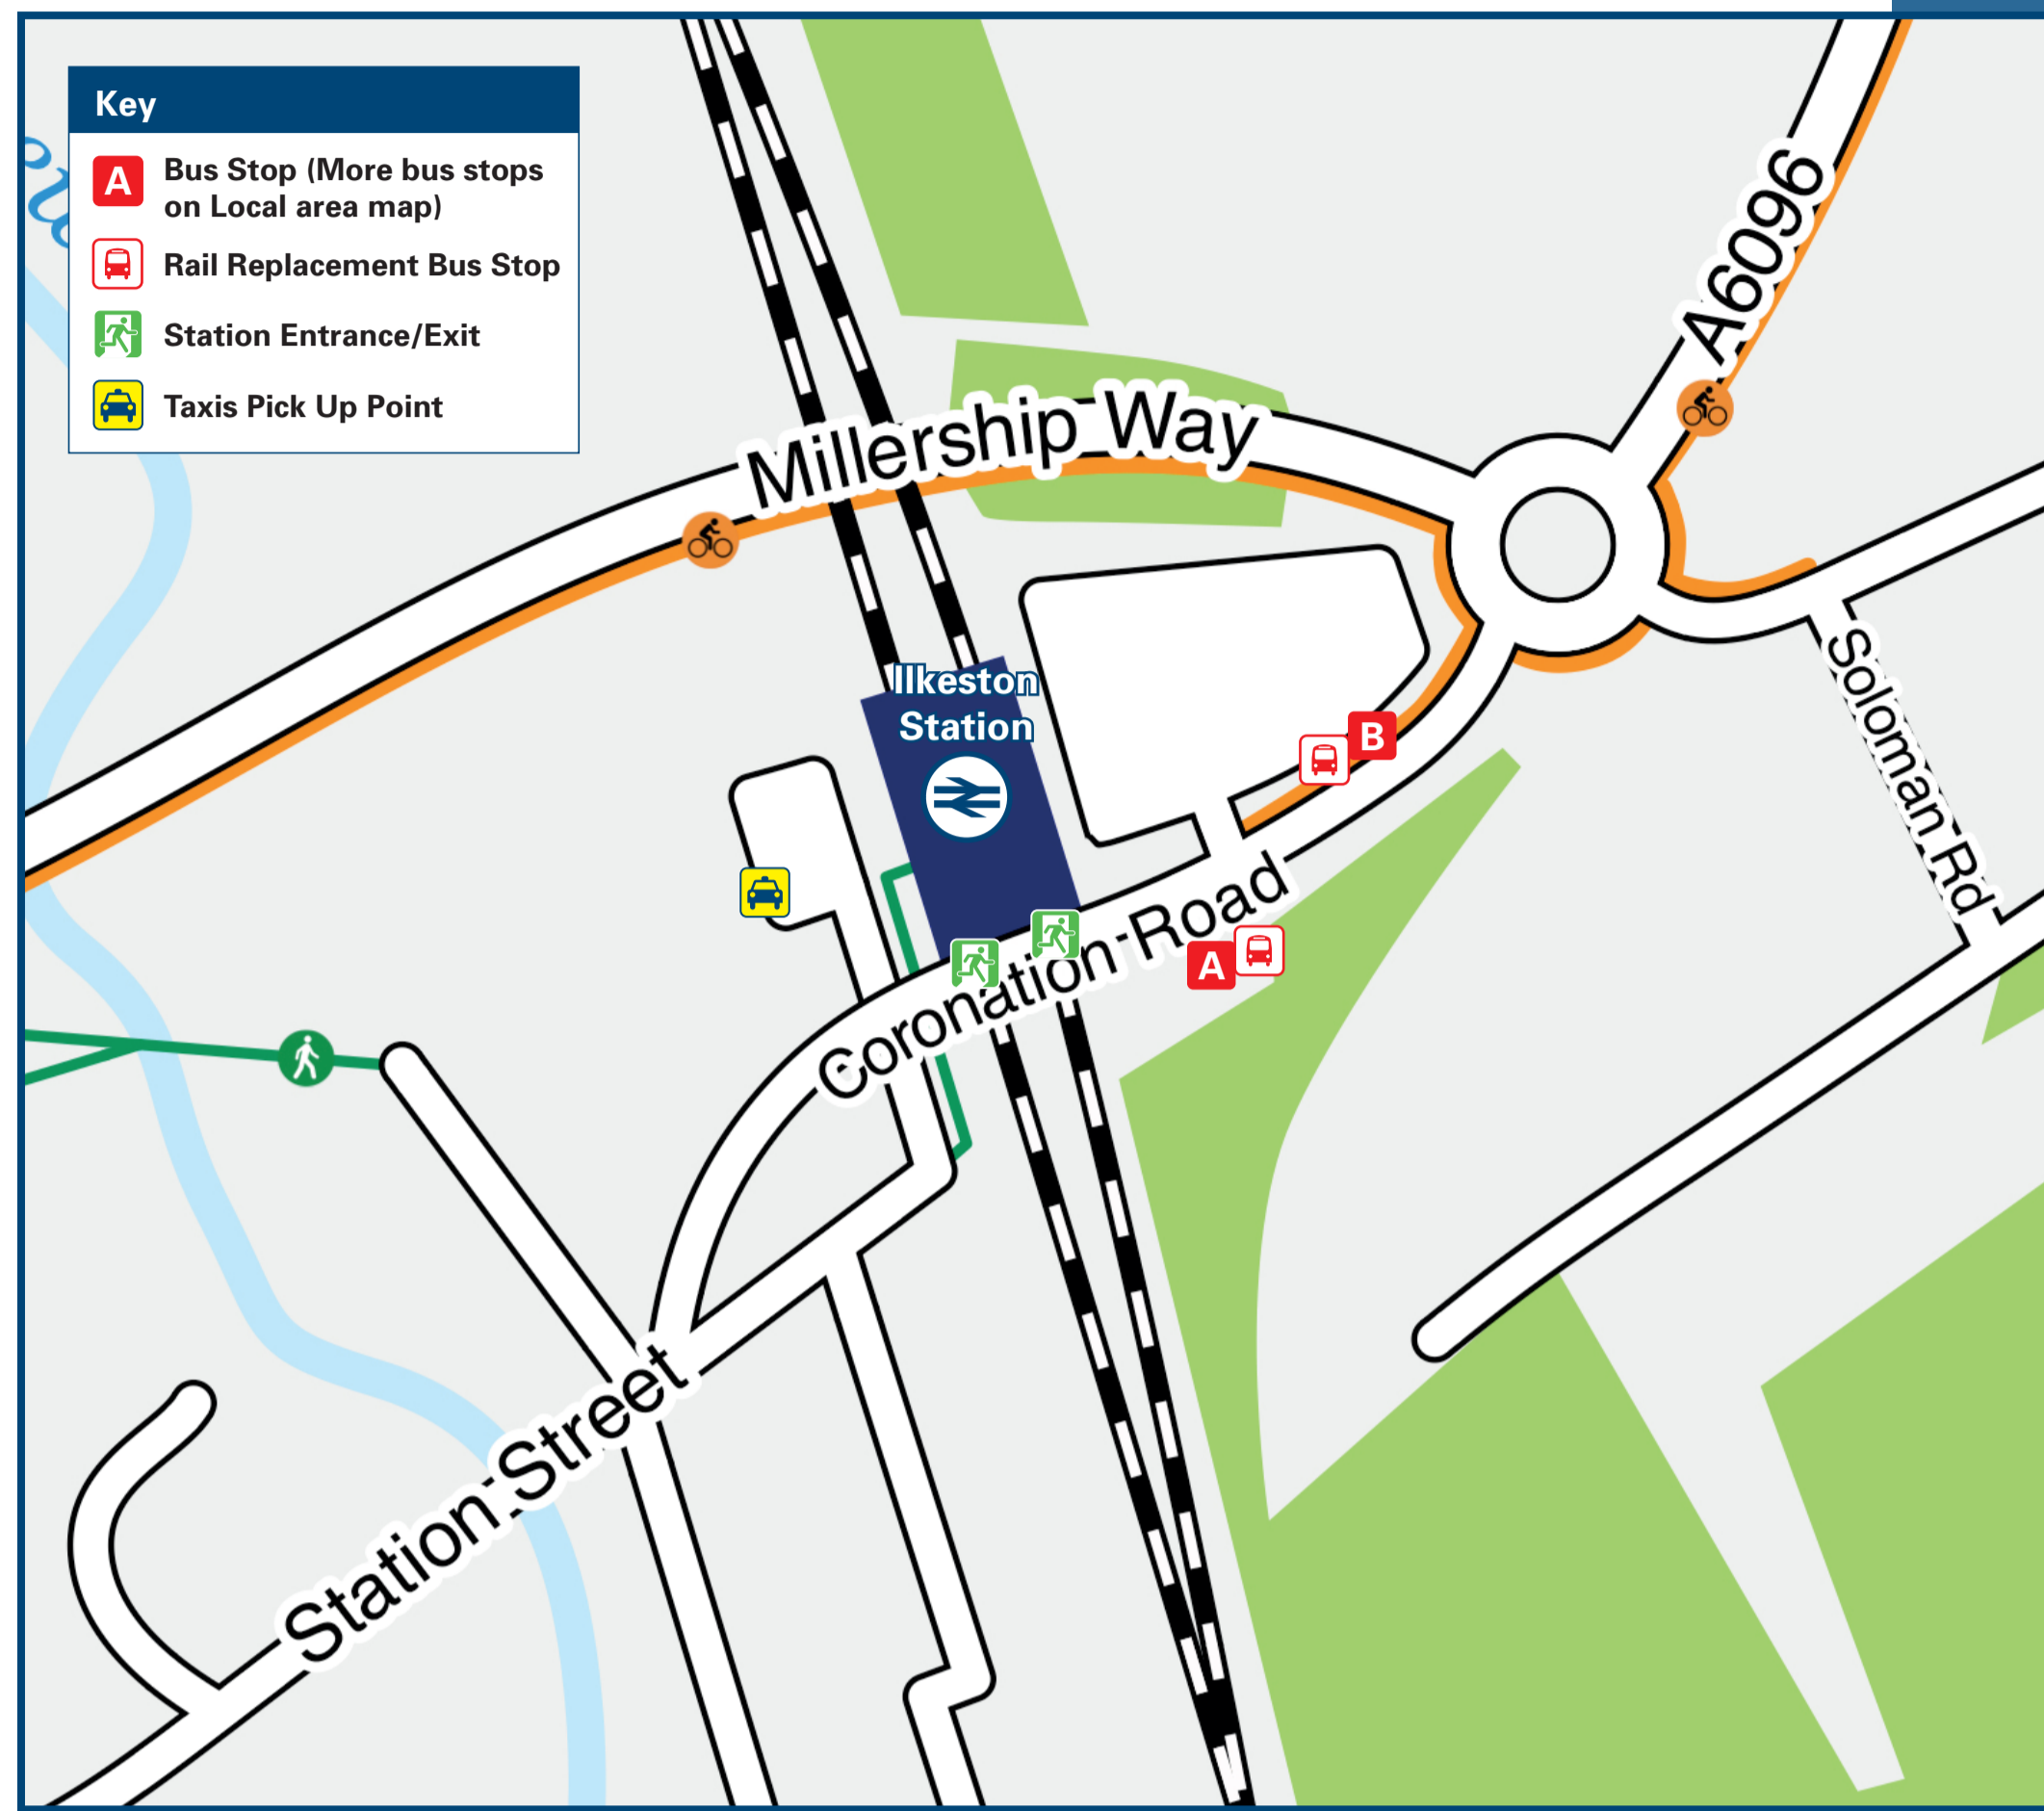

Ilkeston Station

Onward Travel Information

Buses

Rail replacement buses and coaches will depart from existing bus stops **A** and **B** on Coronation Road.