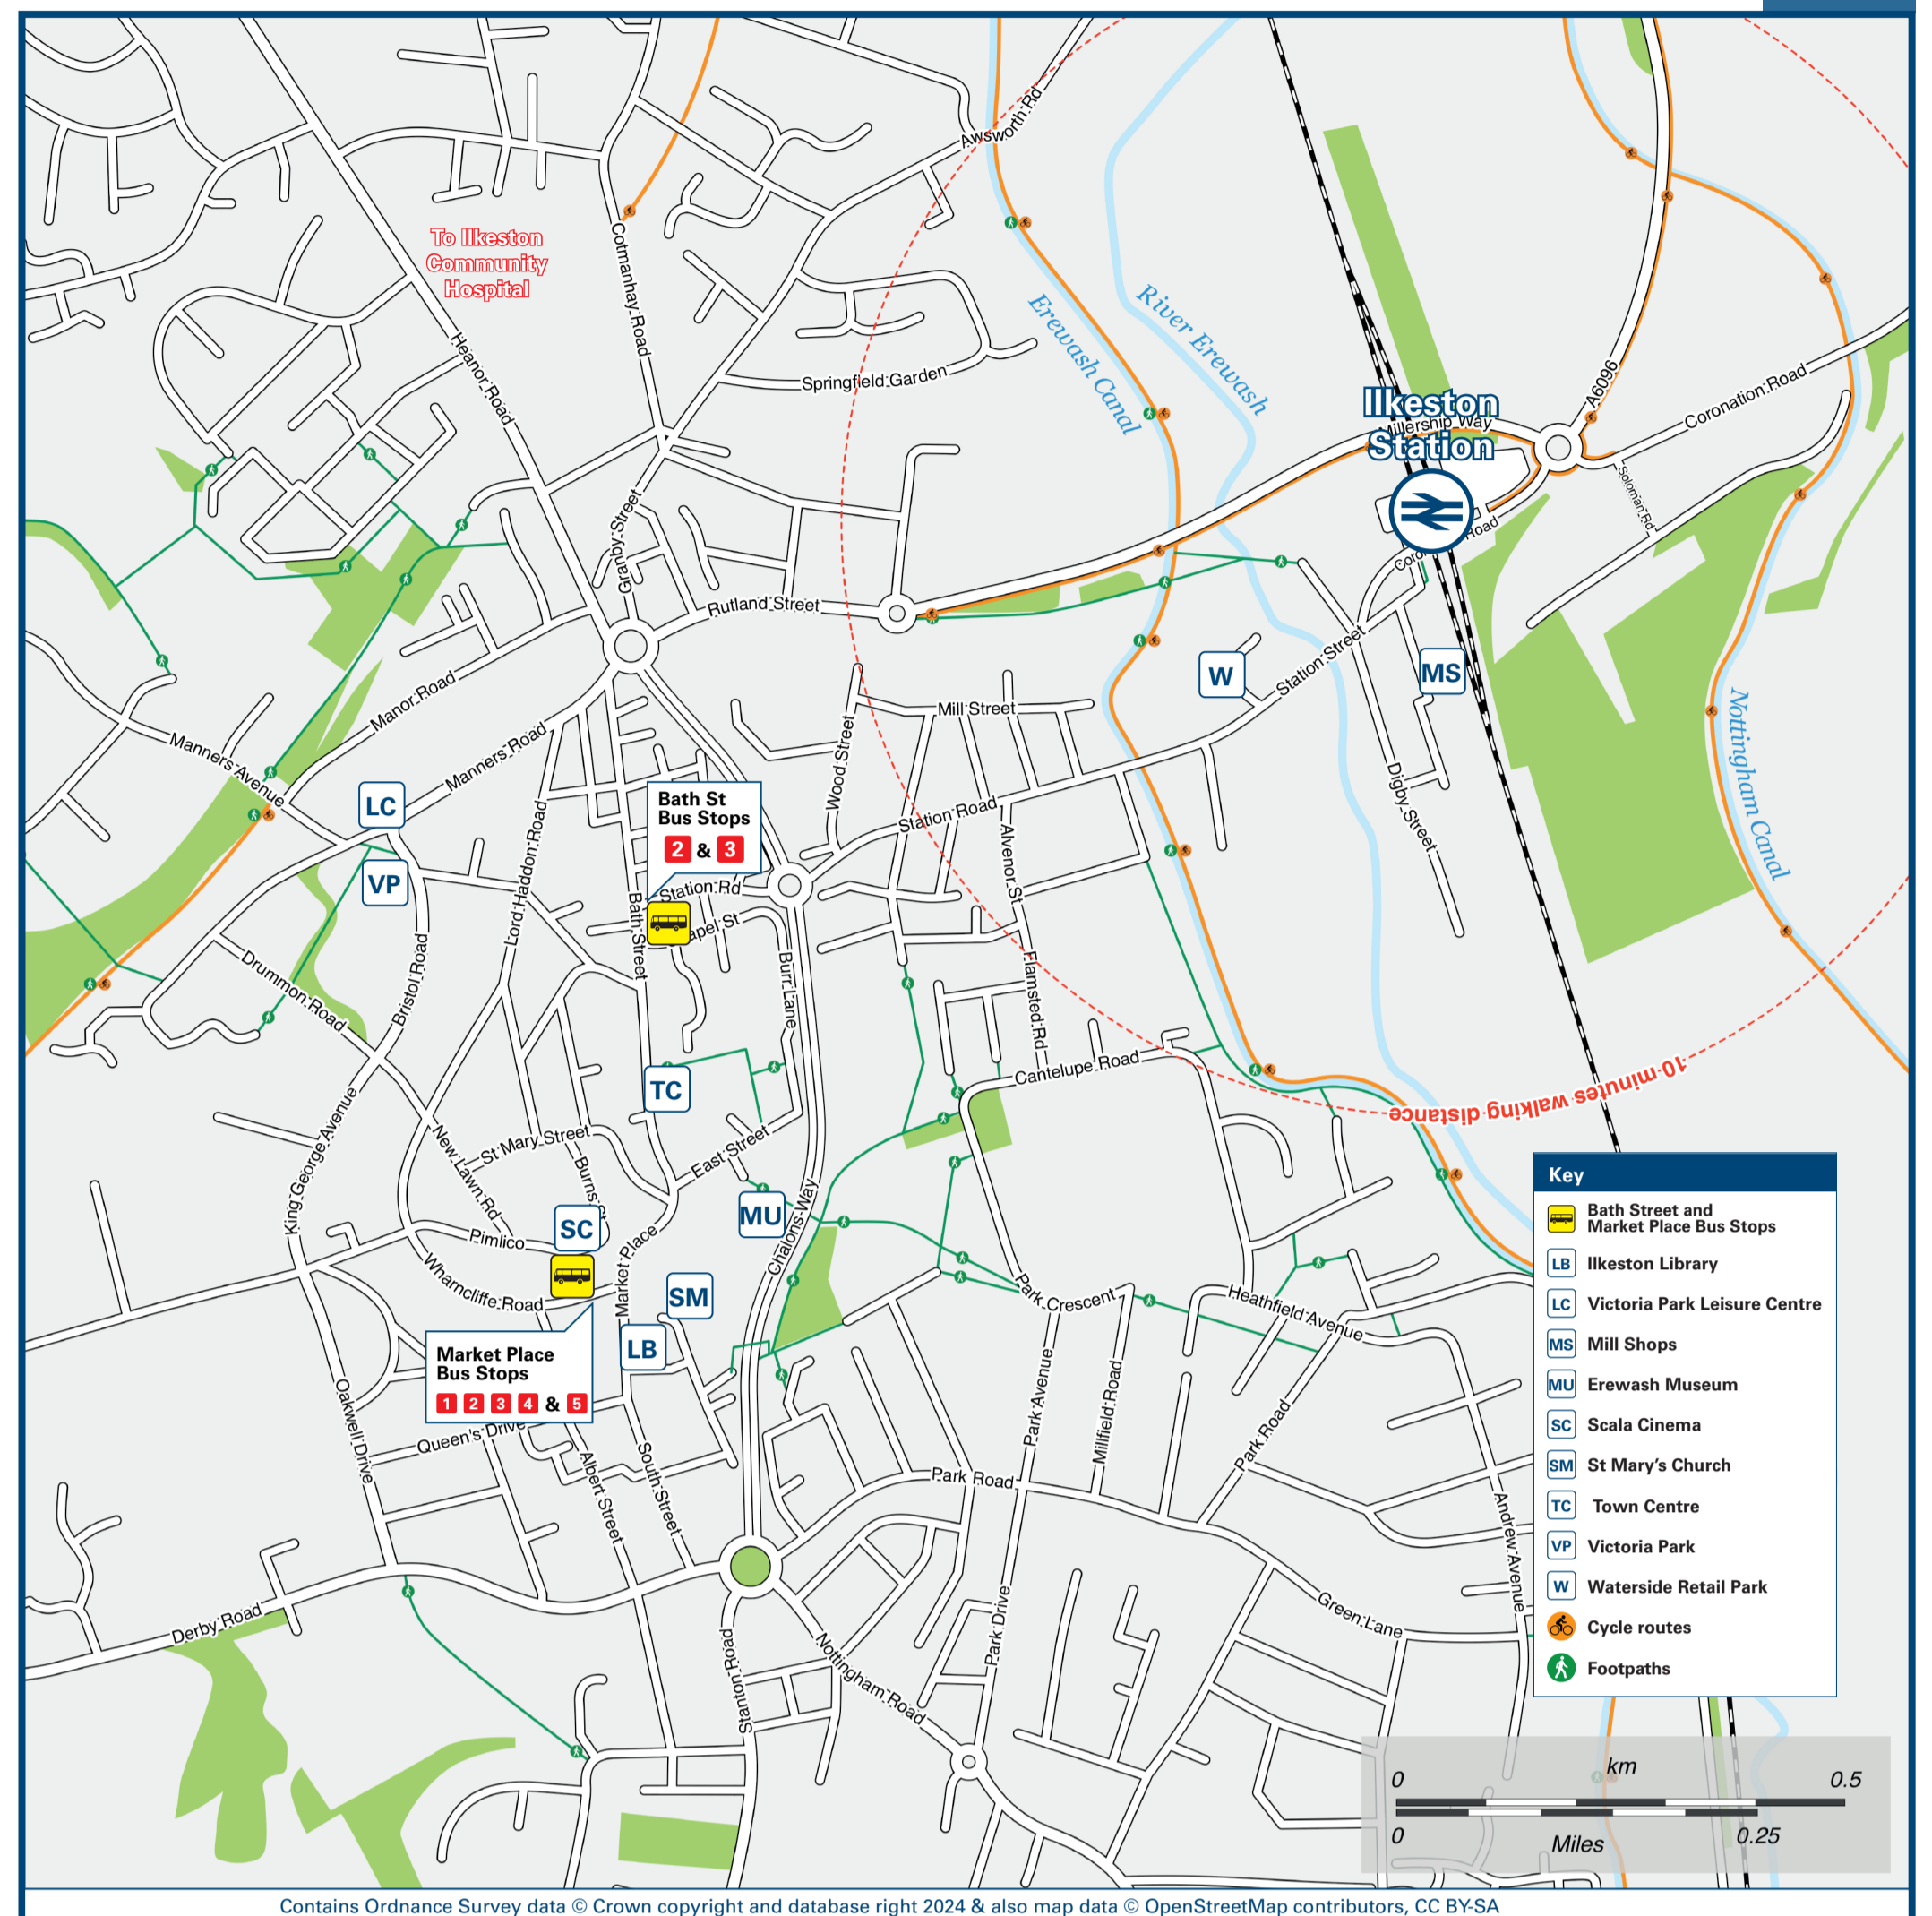

Local area map

Main destinations by bus

(Data correct at March 2024)

DESTINATION	BUS ROUTES	BUS STOP
Awsorth	27*	B
Breadsall Village	59	Market Place stop 1
Castle Donington	my15	Market Place stop 3
Cotmanhay / Cotmanhay Farm	Ilkeston Flyer	Bath Street stop 2 #
	TWO	Bath Street stop 3 #
Cotmanhay (Nelson Street)	14A	Bath Street stop 2 #
Derby City Centre	32^, 59, Ilkeston Flyer	Market Place stop 1
East Midlands Airport	my15	Market Place stop 3
Eastwood	33, 34	Bath Street stop 2 #
Giltbrook Retail Park & IKEA)	27*	B
	34	Bath Street stop 2 #
Hallam Fields	14A	Market Place stop 2
Heanor	33, 34, Ilkeston Flyer+	Bath Street stop 2 #
Hucknall	34	Bath Street stop 2 #
Ilkeston (Bath Street)	27*	A
Ilkeston (Heathfield Avenue)	27*	A
Ilkeston (Market Place)	27*	A
Ilkeston Community Hospital	14B, 33, 34, 59	Bath Street stop 2 #

DESTINATION	BUS ROUTES	BUS STOP
Kimberley	27*	B
	34	Bath Street stop 2 #
Kirk Hallam	14A, 31	Market Place stop 2
	Ilkeston Flyer	Market Place stop 1
Langley Mill	33, 34, Ilkeston Flyer+	Bath Street stop 2 #
Long Eaton	my15	Market Place stop 3
Mansfield	33	Bath Street stop 2 #
Marlpool	34	Bath Street stop 2 #
Morley Moor	59	Market Place stop 1
Nottingham City Centre	TWO	Market Place stop 3
Oakwood (Hill Top)	59	Market Place stop 1
Oakwood (Morley Road)	32^	Market Place stop 1
Sandiacre	14A	Market Place stop 2
	my15	Market Place stop 3
Shipley	33, 34, Ilkeston Flyer+	Bath Street stop 2 #
Shipley View Estate	59	Bath Street stop 2 #
Smalley Common	59	Market Place stop 1
Spondon	Ilkeston Flyer	Market Place stop 1
Stanley	32^, 59	Market Place stop 1

DESTINATION	BUS ROUTES	BUS STOP
Stanley Common	59	Market Place stop 1
Stanton-by-Dale	14A	Market Place stop 2
Stapleford	my15	Market Place stop 3
Sutton-in-Ashfield	33	Bath Street stop 2 #
Swingate	27*	B
Trowell	my15, TWO	Market Place stop 3
Watnall	34	Bath Street stop 2 #
West Hallam	32, 59	Market Place stop 1

Notes

Bus routes 14A, 14B, 27, 33, and 59 operate Mondays to Saturdays. No service on Sundays or Bank Holidays.

Bus routes 31, 32, 34, my15, Ilkeston Flyer and TWO operate daily.

For bus times please contact Traveline on 0871 200 22 33.

Direct trains operate to this destination from this station.

It's a 10/15 minutes walk to Ilkeston Bath Street and a 15/20 minutes walk to Ilkeston Market Place from this station, see Local area map.

Bus routes to this destination also call at Ilkeston Market Place, either walk or catch bus 27 to Ilkeston Market Place or Bath Street.

+ Bus route Ilkeston Flyer to this destination operates evenings only.

* Bus route 27 does not operate from this station in the evenings after approximately 1900 hours, please check the timetable.

^ Bus route 32 operates Mondays to Saturdays only to this destination including Derby City Centre.

Taxis

Ilkeston Station has no taxi rank or cab office. Advance booking is essential, please consider using the following local operators: (Inclusion of this number doesn't represent any endorsement of the taxi firm)

Avenger Taxis
0115 932 1642

Eastwood Cars
0115 977 0000