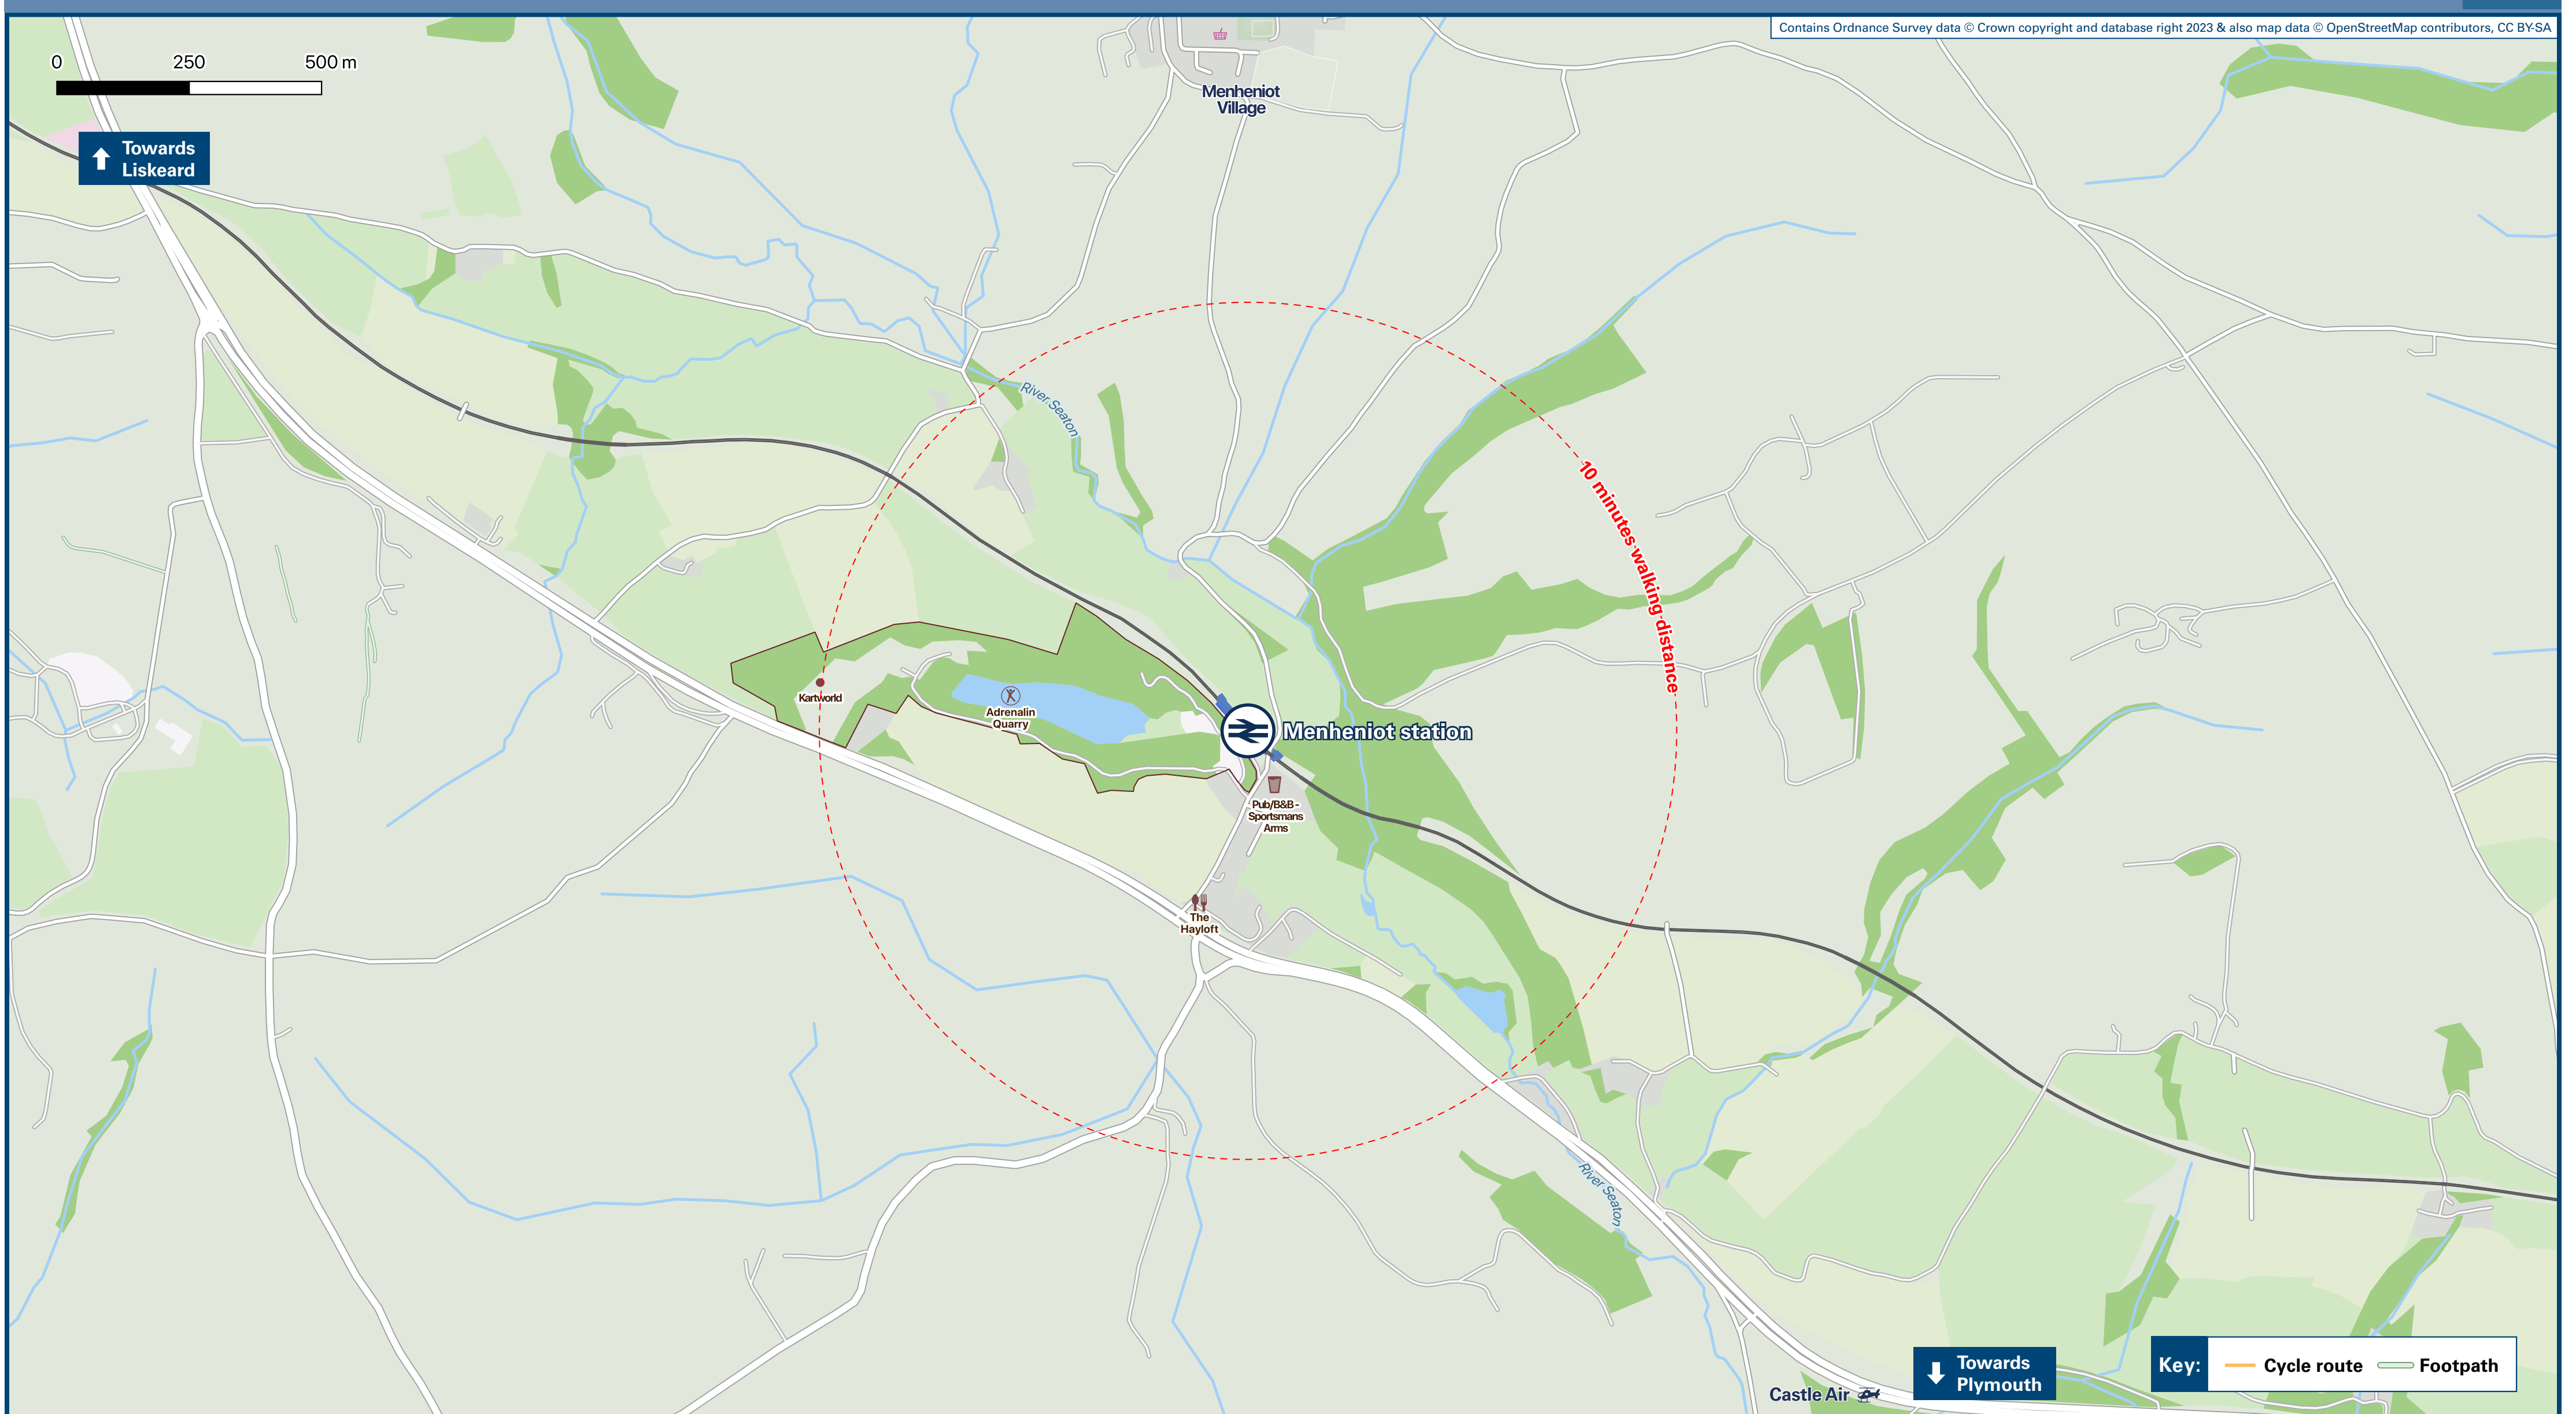

Menheniot Station

Onward Travel Information

Local area map