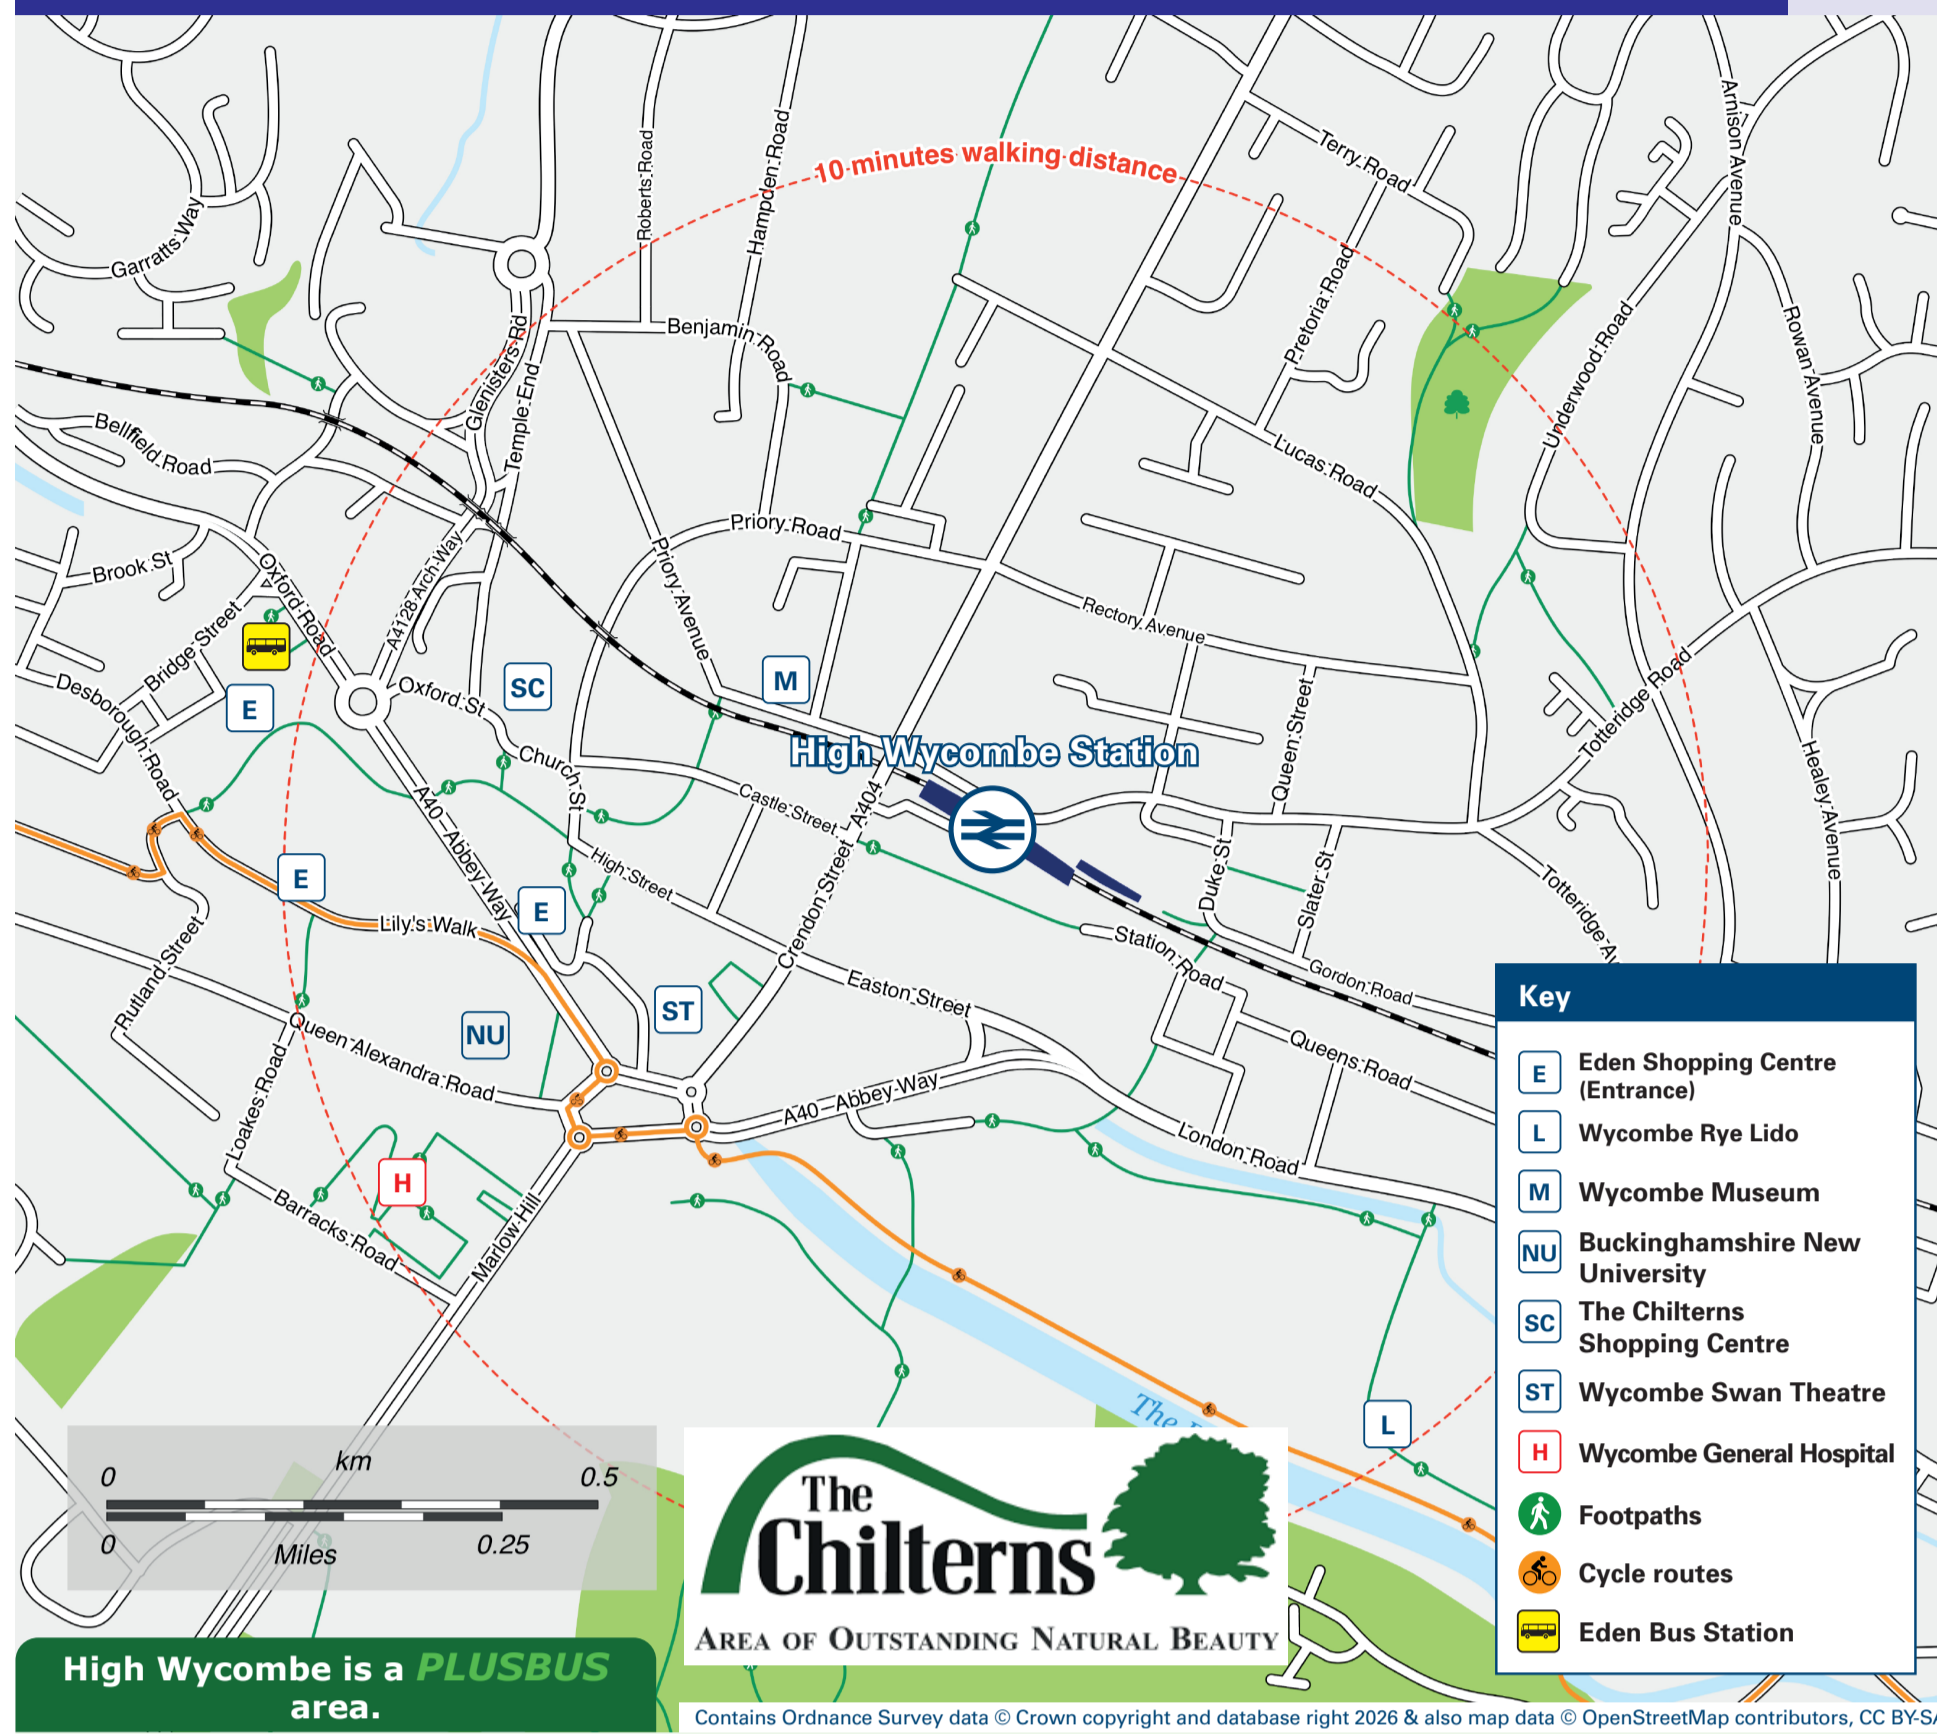

Local area map

Add PlusBus to your train ticket—now available on eTicket from leading rail ticketing apps—for unlimited bus travel in the PlusBus zone in your destination town or city. Visit [plusbus.info](https://www.plusbus.info)

Main destinations by bus

(Data correct at March 2026)

DESTINATION	BUS ROUTES	BUS STOP	DESTINATION	BUS ROUTES	BUS STOP	DESTINATION	BUS ROUTES	BUS STOP
Amersham ⇄	1, 1A, 1B, 41	V	Handy Cross (For Coachway and Park & Ride)	34	X2, W	Tylers Green	31	A, V
Amersham Hospital	105	R	Hazlemere	31	A, V	Uxbridge ⇄	102, 104, M40	R
Aylesbury	130, 300	Bus Station	Henley-on-Thames	850	Bus Station	Widmer End	41	V
Beaconsfield (New Town/Maxwell Road) ⇄	102, 103, 104, 105	R	Hicks Farm Rise	34	A, V	Wooburn Green	37, 37B*	R
Beaconsfield (Old Town)	31	A, V	High Wycombe General Hospital	34	X2, W	Wycombe Marsh	32, 32A#, 37, 37B*, 102, 103, 104, 105, M40, X74	R
Beaconsfield (Old Town)	31	A, V	Holmer Green	1, 1A, 1B	V			
Booker	34	X2, W	Holtspur	102, 103, 104, 105	R			
Bourne End	32, 32A#	S	Lane End	34	X2, W			
Castlefield	36, 37, 37B*	R	Loudwater	37, 37B*, 102, 103, 104, 105, M40, X74	R			
Chesham (Town Centre) ⇄	33	X2, W	Maidenhead	37, 37B*	R			
Chinnor	1, 1A, 1B	V	Marlow	850	Bus Station			
Cookham	105	R	Micklefield	34	A, V			
Cressex	40	Bus Station	Old Amersham	32, 32A#	R			
Cressex (High Wycombe Empire Cinema)	37, 37B*	R	Penn	1, 1A, 1B	V			
Denham	34	X2, W	Prestwood	31	A, V			
Desborough Castle	850	Bus Station	Princes Risborough ⇄	41	V			
Downley	130, 300	Bus Station	Reading ⇄	850	Bus Station			
Farnham Common	32, 32A#	S	Sands	32, 32A#	S			
Farnham Royal	102, 104	R	Slough	103, X74	R			
Flackwell Heath	33	X2, W	Stokenchurch	40	Bus Station			
Gerrards Cross	30	Bus Station	Thame	40	Bus Station			
Great Kingshill	103, X74	R	Terriers	31	A, V			
Great Missenden	36, 37B*	R	Totteridge	1, 1A, 1B, 41	V			
	41	V	Town Centre (and for Eden Bus Station)	All services - except X3	S, W, X2, X3			
	41	V		33, 34	A, V			

NOTES

- PlusBus destination, please see below for details.
- Bus routes 1, 1A, 30, 31, 33, 34, 40, 41, 102, 103, 104, 130, 300, 850 and X74 run daily services, Mondays to Sundays.
- Bus routes 1B, 32, 36, 37, 105 & M40 run services on Mondays to Saturdays. No Sunday services.
- Other routes run less frequently please visit www.buckinghamshire.gov.uk/public-transport for timetables.
- Buses for other local destinations leave from the Town Centre's Eden Bus Station (see local map)
- From High Wycombe the Demand Response Transport service Wycombe PickMeUp operates. Please see: <https://www.pickmeupwycombe.co.uk/> for booking details and times of operation.
- For bus times and days of operation please contact Traveline on www.traveline.info or call: 0871 200 22 33
- Direct trains operate to this destination from this station.
- Change trains at Banbury for a connecting train service to Reading.
- Change here for connecting National Rail train services.
- Change here for London Underground trains.
- # Bus route 32A operates an evenings service on Mondays to Saturdays, and all day on Sundays.
- Bus route 37B operates a service on Sundays, only.

AONB Chiltern Hills AONB

Taxis