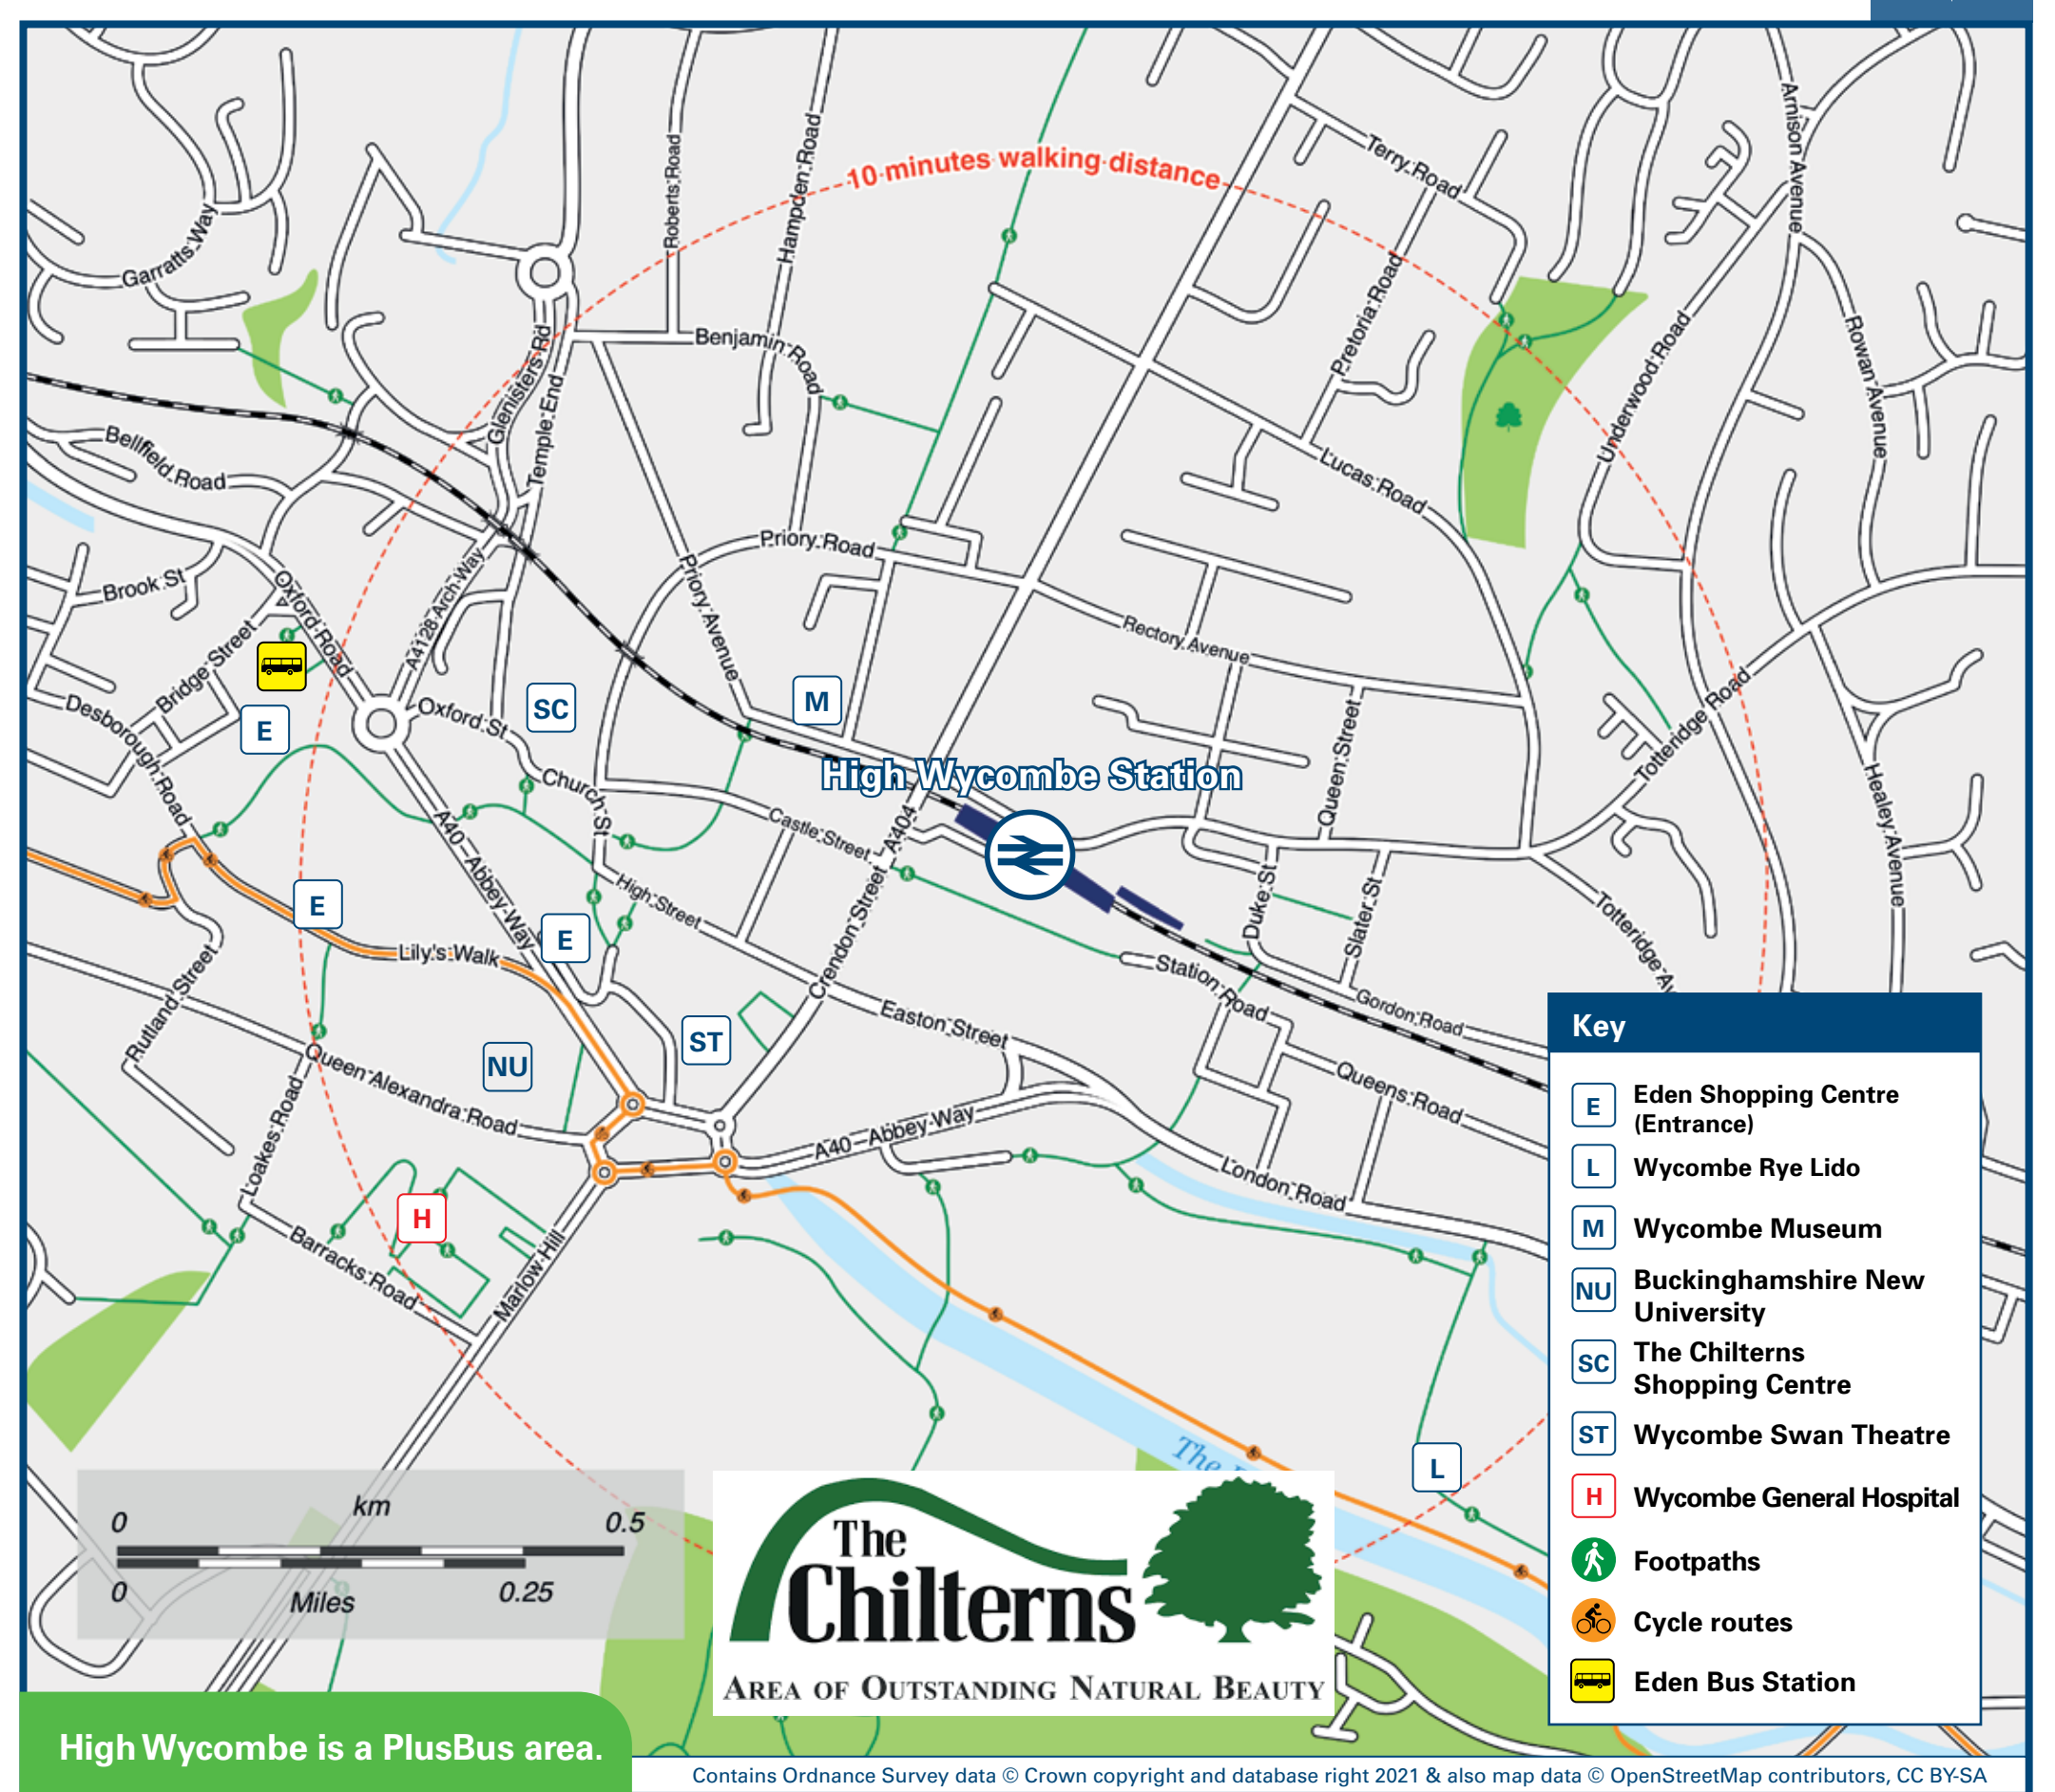

Local area map

PlusBus is a discount price 'bus pass' that you buy with your train ticket. It gives you unlimited bus travel around your chosen town, on participating buses. Visit www.plusbus.info

Main destinations by bus

(Data correct at August 2024)

DESTINATION	BUS ROUTES	BUS STOP
Amersham	1, 1A, 1B, 41	V
Aylesbury	130, 300, X9	Bus Station
Beaconsfield (New Town/Maxwell Road)	102, 103, 104	R
Beaconsfield (Old Town)	102, 103, 104	R
Booker	32	Bus Station
Boume End	36, 37, 37A, 37B	R
Castlefield	33	W, X2
Chesham (Town Centre)	1, 1A, 1B, 1C	V
Chinnor	40	Bus Station
Cock Lane	27~	V
Cookham	37, 37A, 37B	R
Cressex	34	W
Denham	850	Bus Station
Denham	102, 104	R
Desborough Castle	33	W
Downley	30	Bus Station
Farnham Common	103, X74	R
Farnham Royal	103, X74	R
Flackwell Heath	36, 37B	R
General Hospital	34, X8	W, X3
Gerrards Cross	102, 104	R
Great Kingshill	41	V
Great Missenden	41	V

DESTINATION	BUS ROUTES	BUS STOP
Handy Cross (For Coachway and Park & Ride)	34	W
Hazlemere	1, 1A, 1B, 1C, 31, 41	V
Henley-on-Thames	850	Bus Station
Hicks Farm Rise	39	R
Holmer Green	1, 1A, 1B, 1C	V
Holtspur	102, 103, 104	R
Lane End	34	W
Loudwater	37, 37B, 102, 103, 104, X74	R
Maidenhead	37, 37A, 37B	R
Marlow	850	Bus Station
Micklefield	32	R
Old Amersham	1, 1A, 1B, 1C	V
Penn	31	V
Prestwood	41	V
Princes Risborough	130, 300	Bus Station
Reading	850	Bus Station
Sands	32	S
Slough	103, X74	R
Stokenchurch	40	Bus Station
Thame	40	Bus Station
Terriers	1, 1A, 1B, 1C, 31, 41	V
Town Centre (and for Eden Bus Station)	All services	S, W, X2, X3

DESTINATION	BUS ROUTES	BUS STOP
Totteridge	33, 39	R, V
Tylers Green	31	V
Uxbridge	102, 104	R
Widmer End	41	V
Wooburn Green	37, 37A, 37B	R
Wycombe Marsh	32, 37A, 102, 103, 104, X74	R

Notes

- **PlusBus** destination, please see below for details.
- Bus routes 1, 1A, 30, 31, 32, 33, 40, 102, 104, 130, 300, 850 and X74 run daily services, Mondays to Sundays.
- Bus routes 1B, 34, 36, 37, 37A, 39, 41 and 103 run Mondays to Saturdays. No Sunday services.
- Other routes run less frequently please visit www.buckinghamshire.gov.uk/public-transport for timetables.
- Buses for other local destinations leave from the Town Centre's Eden Bus Station (see local map)
- ⚡ Direct trains operate to this destination from this station.
- 🔄 Change trains at Banbury for a connecting train service to Reading.
- 🔄 Change here for connecting National Rail train services.
- 🔄 Change here for London Underground trains.
- ~ Bus routes 27 & 275 operate limited services on Mondays to Fridays, only. No Saturday or Sunday services.

AONB Chiltern Hills AONB

Taxis

High Wycombe Station is served by a taxi rank or cab office. Check availability before travelling, and pre-book if necessary. Please consider using the following local operators: (Inclusion of this number doesn't represent any endorsement of the taxi firm)

Royal Taxis
01494 513 513

A1 Taxis
01628 851 466

Crown Taxis
01494 446 644

Further information about all onward travel