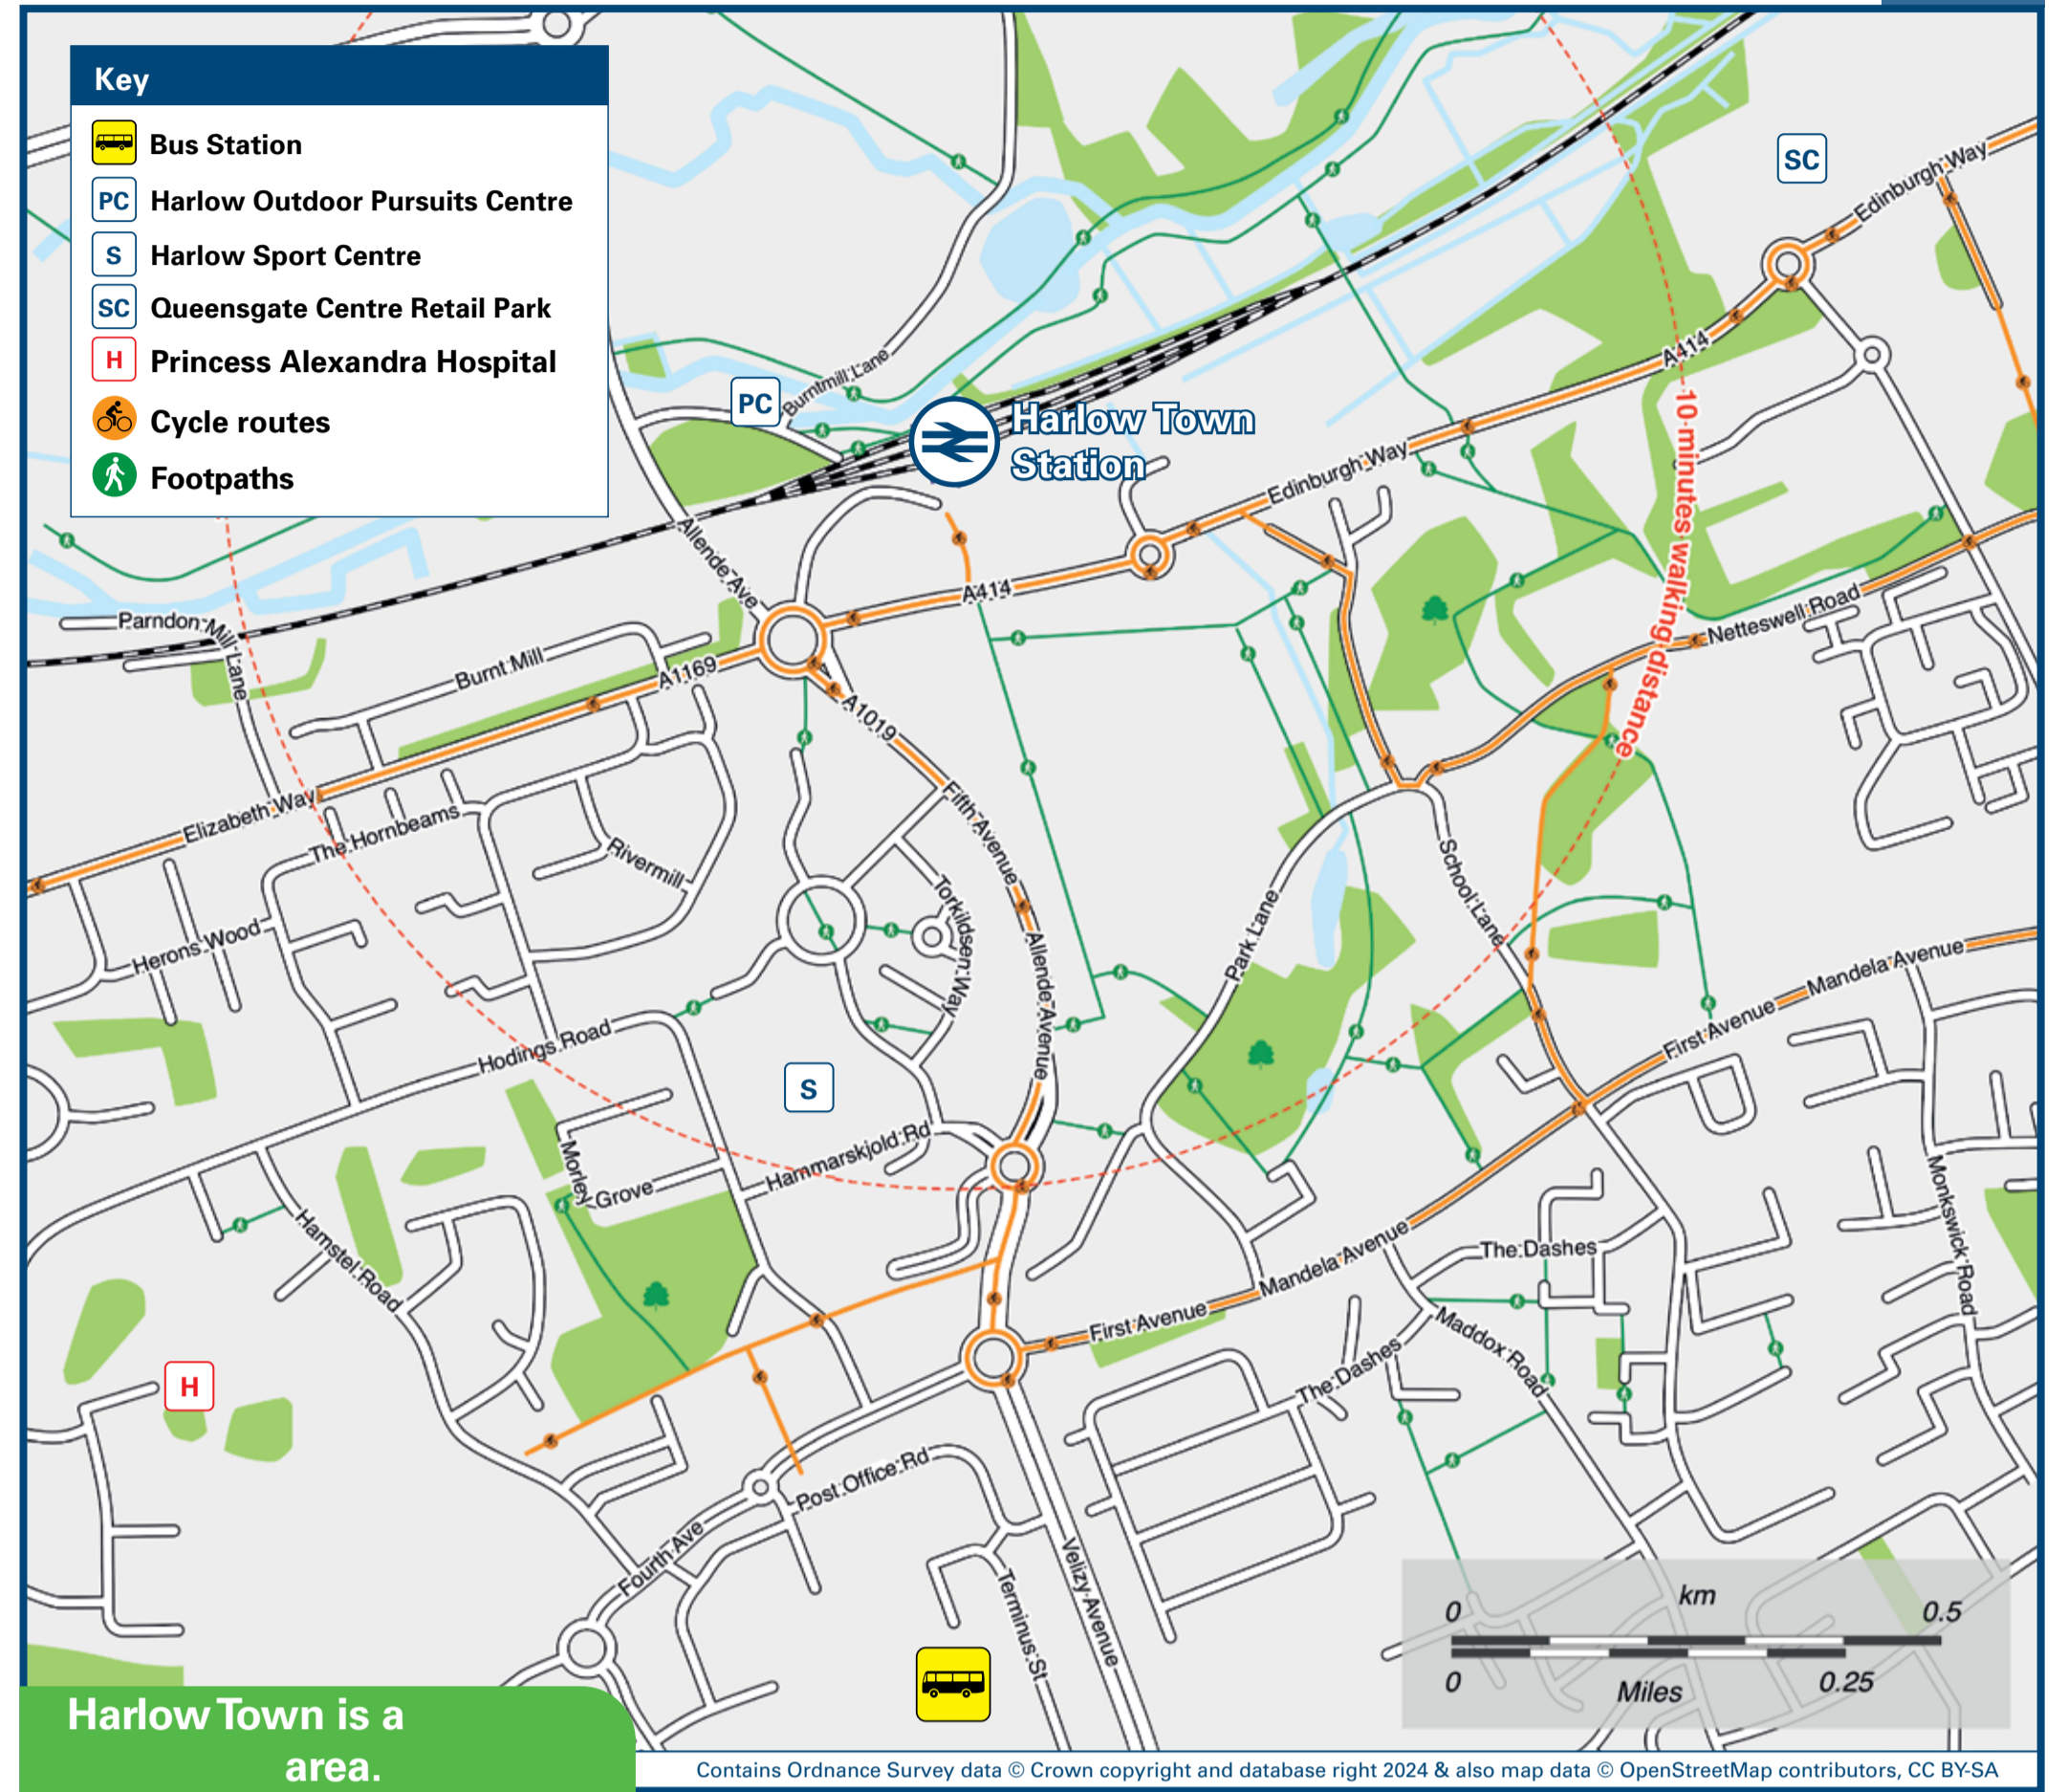

Local area map

PlusBus is a discount price 'bus pass' that you buy with your train ticket. It gives you unlimited bus travel around your chosen town, on participating buses. Visit www.plusbus.info

Main destinations by bus

(Data correct at September 2024)

DESTINATION	BUS ROUTES	BUS STOP
Bus Station (Harlow Town Centre)	2*, 3**, 4+, 10, 14^, 19+, 19A++, 407^, 417+	A
Bishop's Stortford (Town Centre)	508, 508A~, 509, 509A~, 510, 510A~	Bus Station
Bishop's Stortford New High School (St James Park)	508A~, 509A~, 510A~	Bus Station
Broxbourne	25, 25B	B
Bumbles Green	25, 25B, C392	Bus Station
Bush Fair	4+	A
Chelmsford	19A++	A
Chipping Ongar / Ongar	59	Bus Station
Church Langley	20	Bus Station
Epping (& Epping LT Station)	10	A
Great Amwell (Van Hage Garden Centre)	20, 21, 22, 31	Bus Station
Great Parndon	724	B
Harlow Town Centre (Bus Station)	2*, 3**, 4+, 10, 14^, 19+, 19A++, 407^, 417+	A
Hatfield (Herts)	2, 3	Bus Station
Hertford	2, 3	Bus Station
Hoddesdon	25, 25B	B
Katherines	25, 25B, C392	Bus Station
Kingsmoor	1	Bus Station
	2*, 3**	A
	2, 3	Bus Station

DESTINATION	BUS ROUTES	BUS STOP
Latton Bush	4+	A
	4	Bus Station
Little Parndon	14^, 417+	A
Mark Hall South (Maddox Road)	6	Bus Station
Nazeing	8	Bus Station
North Weald	C392	Bus Station
	20	Bus Station
Old Harlow	407^, 417+	A
	8, 59, 407, 417, 508, 508A~, 509, 509A~, 510, 510A~	Bus Station
Passmores	2*, 3**	A
	1, 2, 3	Bus Station
Pinnacles	14^	A
	31	Bus Station
Potter Street	20, 21, 22, 22B#	Bus Station
Princess Alexandra Hospital (Harlow)	407^, 417+	A
	6, 407, 417	Bus Station
Roydon	31	Bus Station
Rye Park (Rye House Station)	25, 25B	B
Sawbridgeworth	508, 508A~, 509, 509A~, 510, 510A~	Bus Station
St Albans	724	B
St Margarets	25, 25B	B
Stanstead Abbots	25, 25B	B
Stansted Airport	508, 508A~, 509, 509A~, 510, 510A~	Bus Station
Staple Tye	2*, 3**	A
	1, 2, 3	Bus Station

DESTINATION	BUS ROUTES	BUS STOP
Stewards	2*, 3**	A
	2, 3	Bus Station
Summers	1	Bus Station
Thornwood / Thornwood Common	20, 21, 22	Bus Station
Ware	724	B
Welwyn Garden City	724	B

Notes