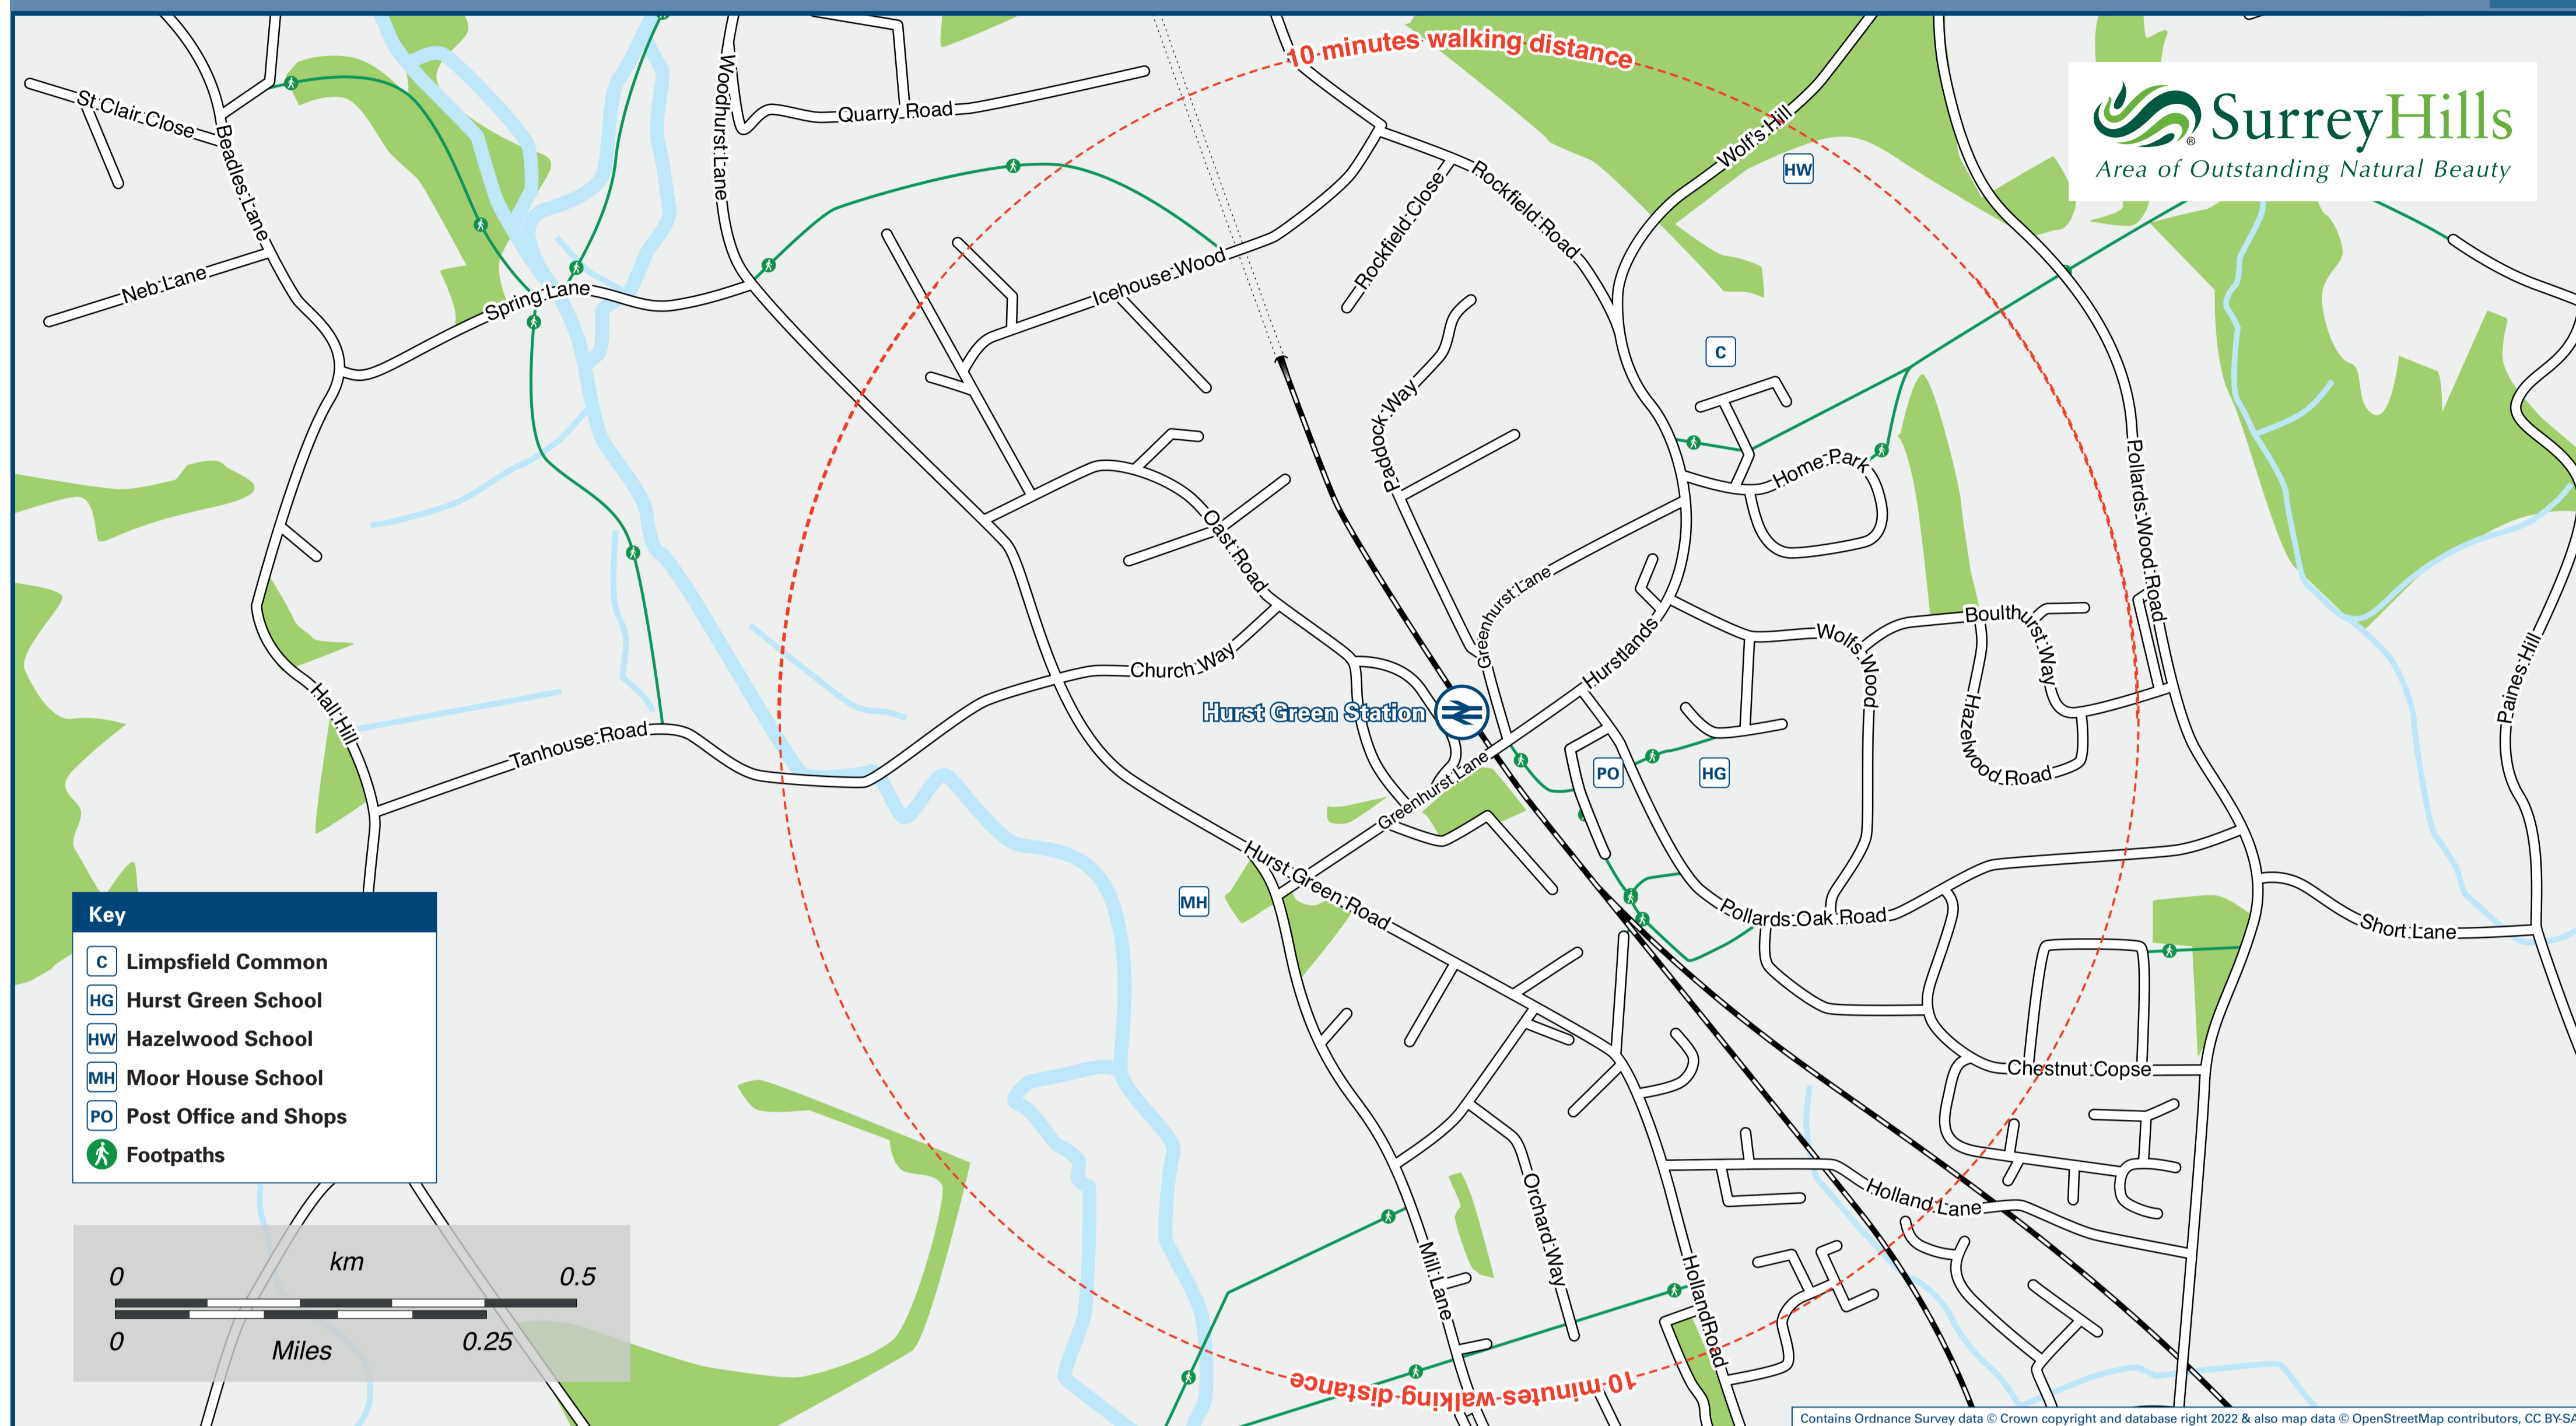

# Hurst Green Station

# Onward Travel Information

## Local area map

## Main destinations by bus

(Data correct at April 2023)

DESTINATION	BUS ROUTES	BUS STOP
Bletchingley	410	B
Blindley Heath	410+	A
Godstone (Green)	410	B
Hurst Green (Holland Road/Mill Lane)	410	A
Limpsfield	410	B
Nutfield	410	B
Old Oxted	410	B
Oxted	410	B
Redhill	410	B
South Godstone (Railway station)	410+	A
Tandridge (Godstone Road)	410	B