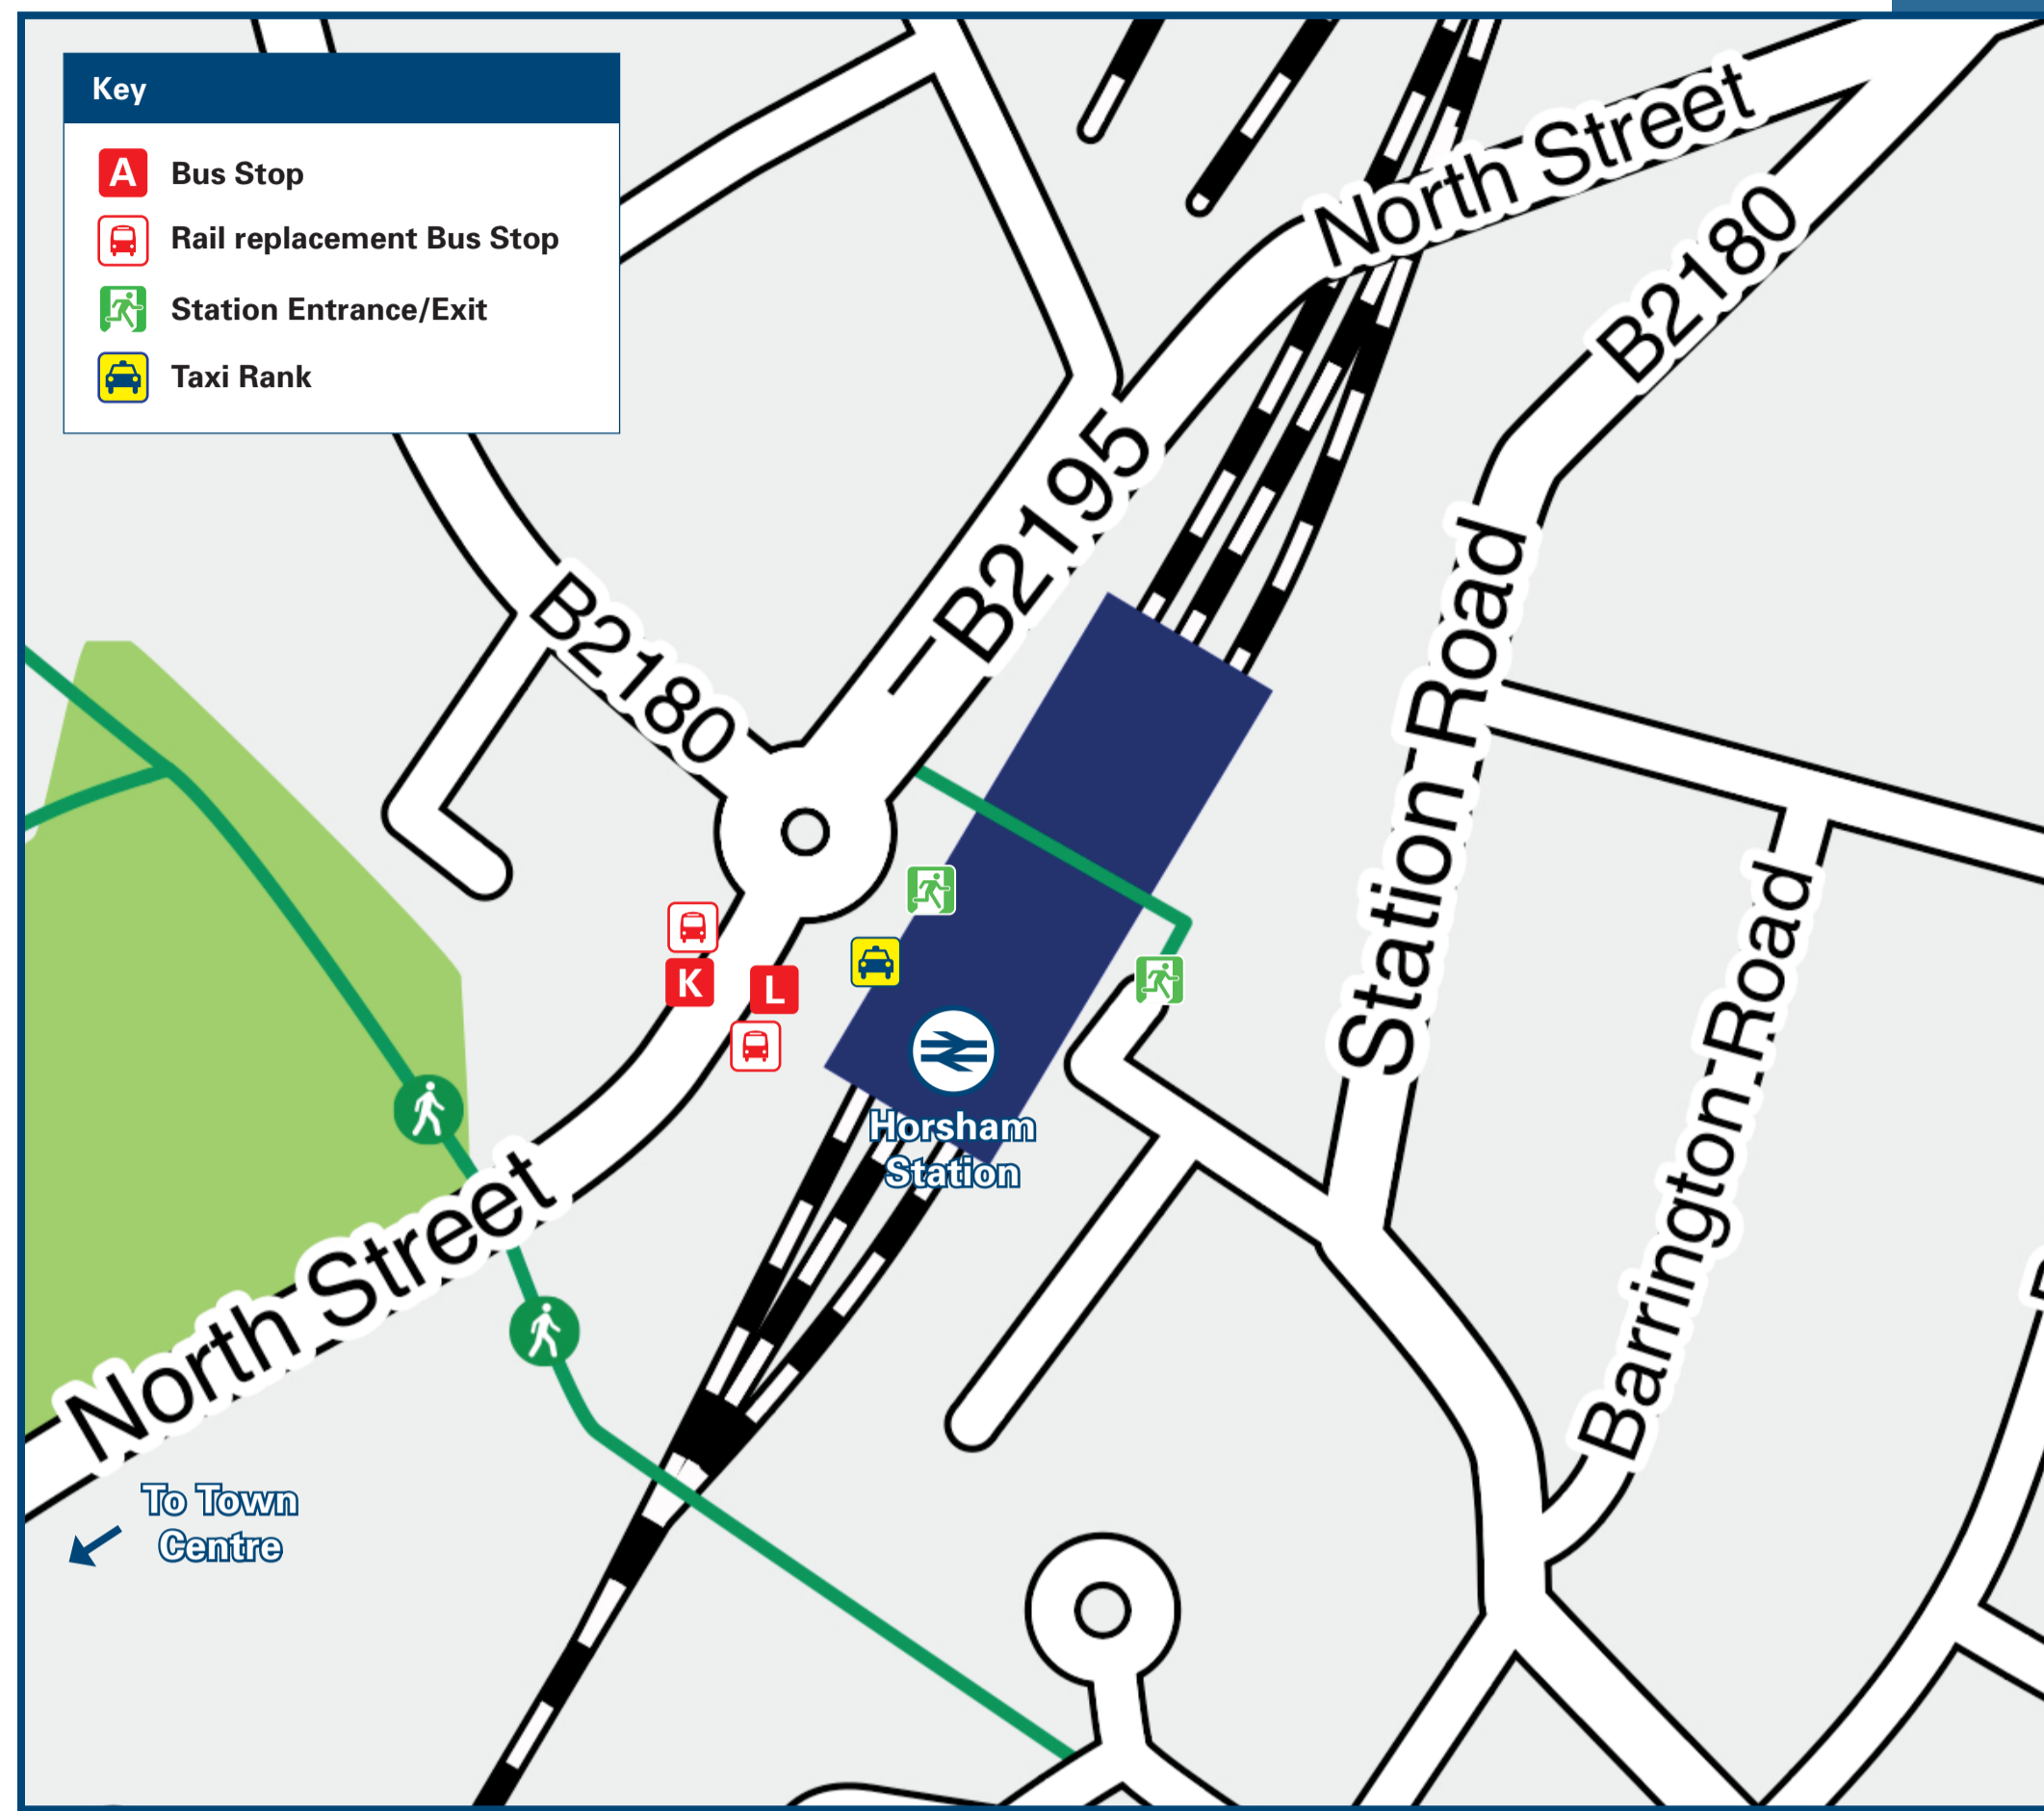

Horsham Station

Onward Travel Information

Buses and Taxis

Rail replacement buses depart from the Station front.