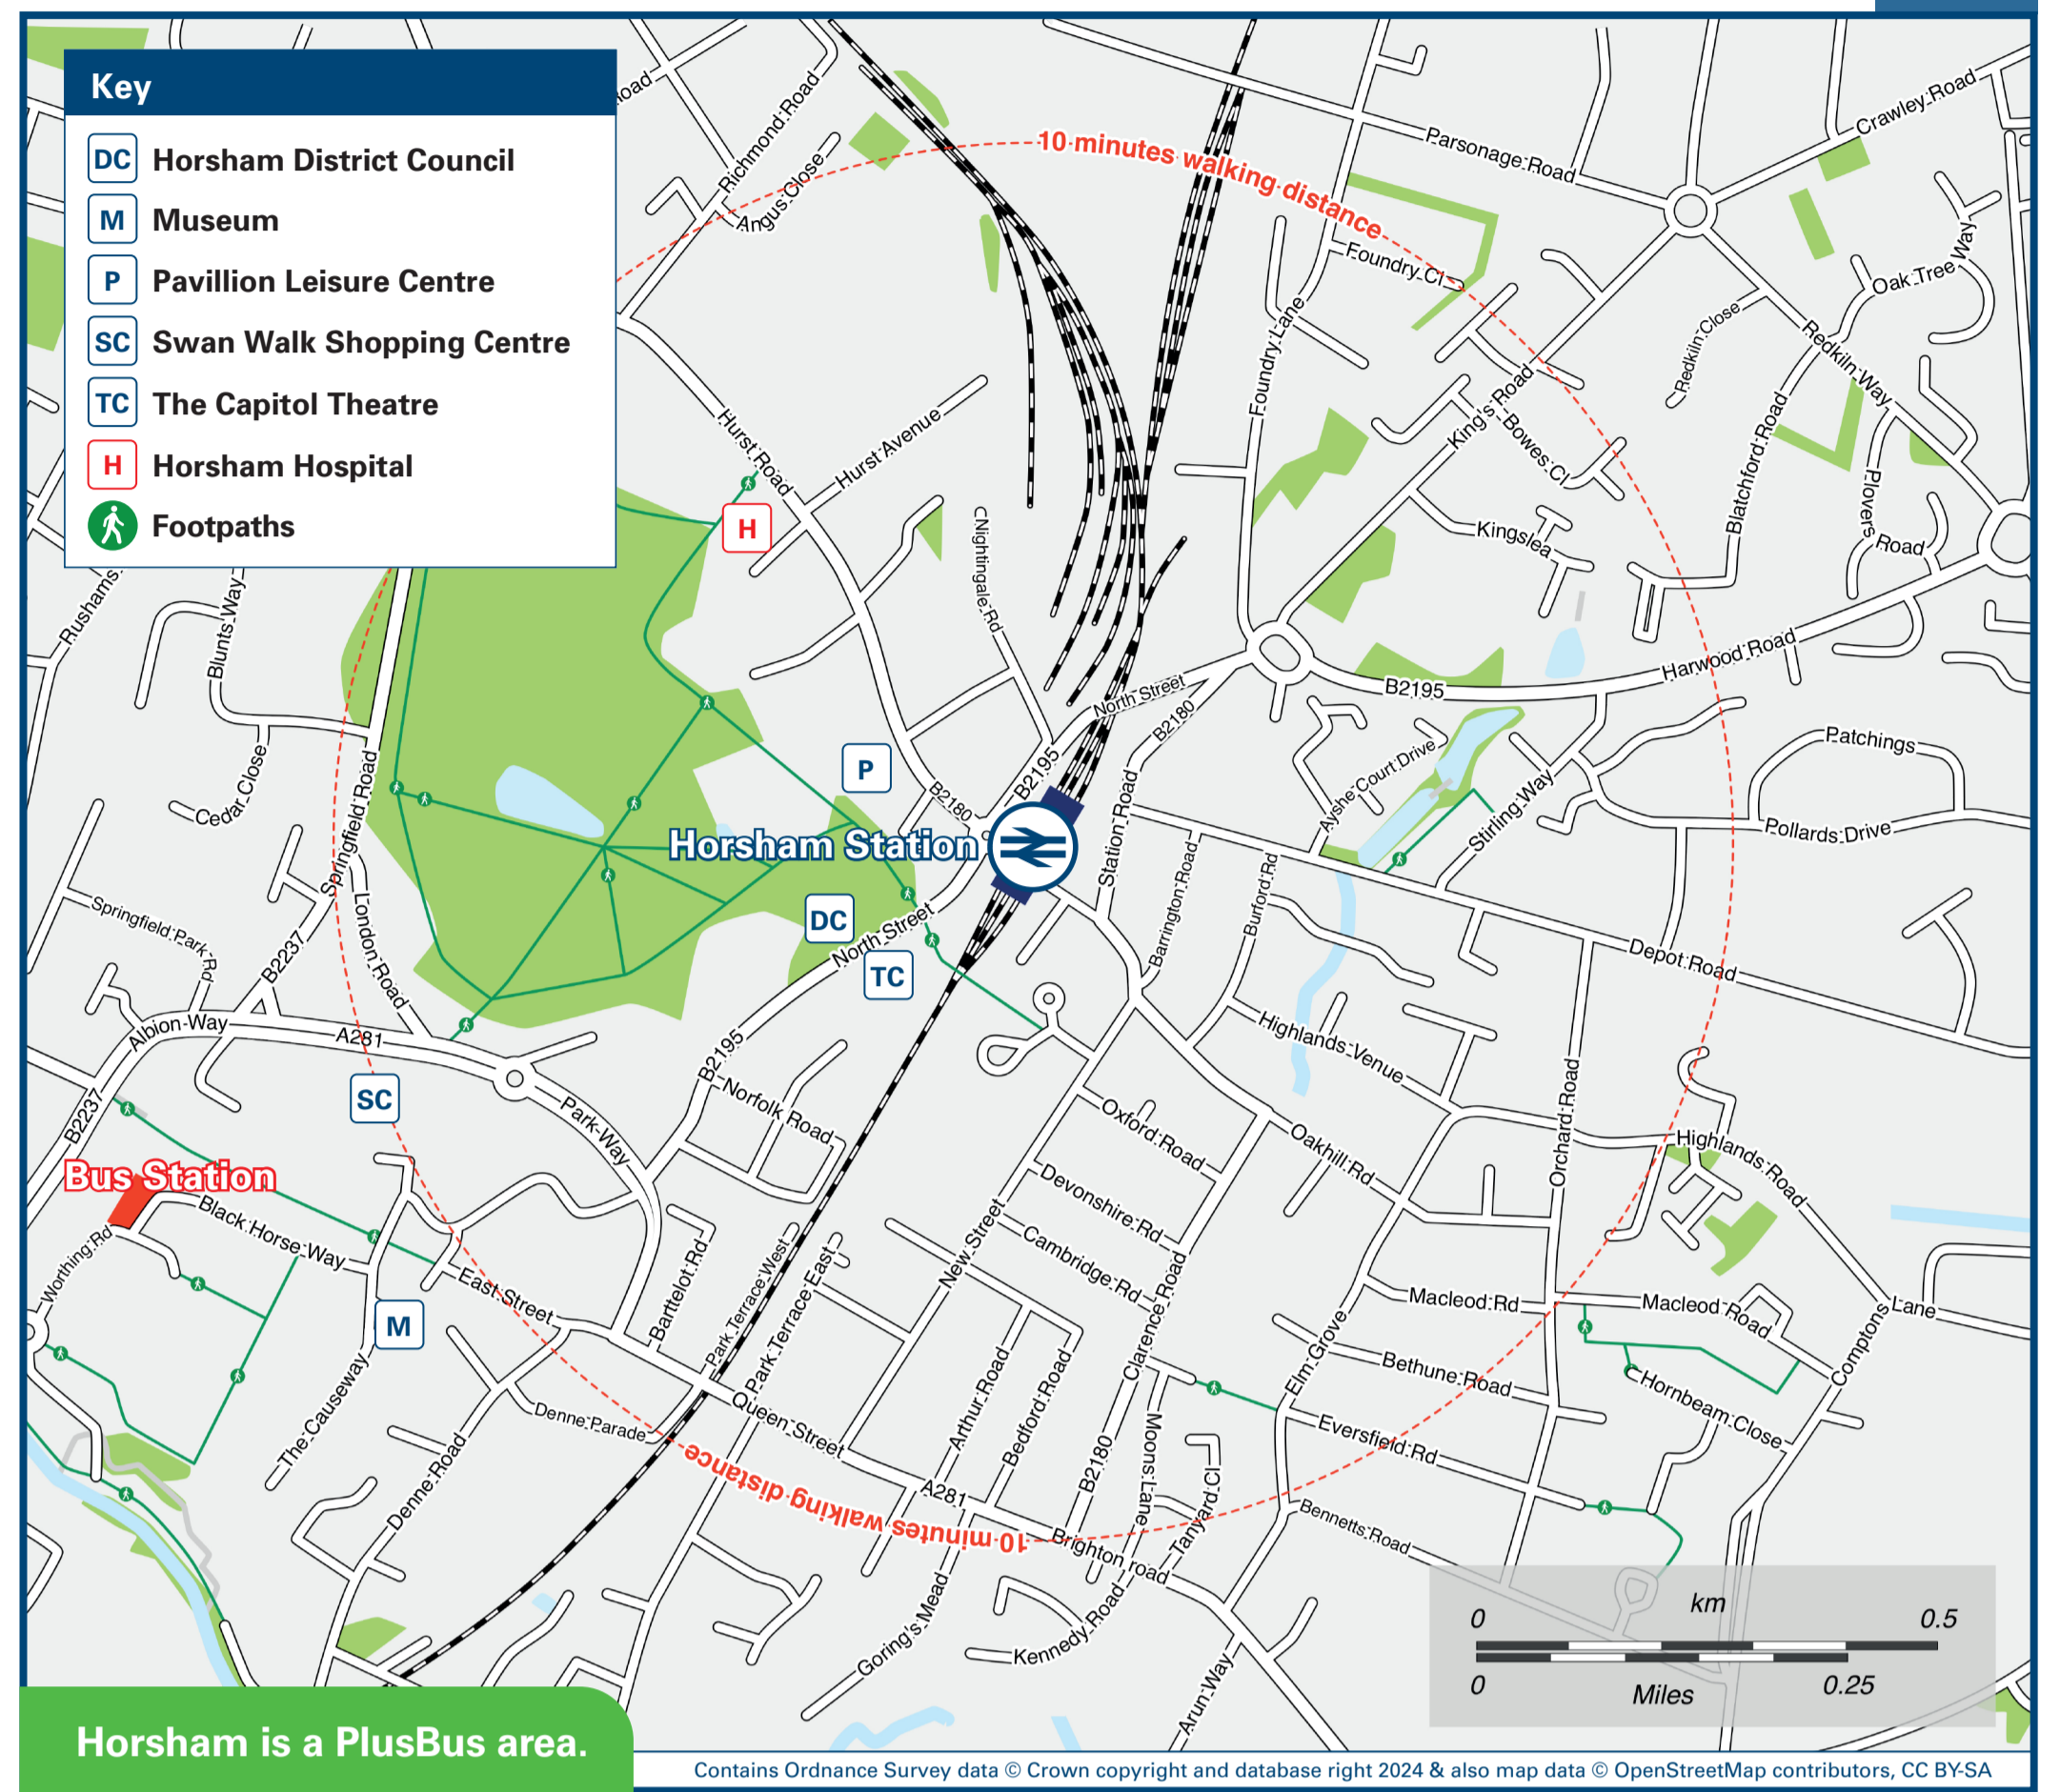

Local area map

PlusBus is a discount price 'bus pass' that you buy with your train ticket. It gives you unlimited bus travel around your chosen town, on participating buses. Visit www.plusbus.info

Main destinations by bus

(Data correct at July 2024)

DESTINATION	BUS ROUTES	BUS STOP
Adversane	100	K
Ashington	23	L
Bewbush	23, 200	K
Billingshurst	100	K
Bramber	100	K
Brighton	17	K
Brinsbury Agricultural College	100	K
Broadbridge Heath	68, 100	K
Bucks Green	63, 93	Bus Station
Cowfold	63	Bus Station
Cranleigh	17	K
Crawley (Town Centre)	63	Bus Station
Dorking	23	K
Dorking	93	Bus Station
Faygate (A264 Bus Stop)	23, 200	K
Findon / Findon Valley	23	L
Five Oaks	100	K
Gatwick Airport (South Terminal)	200	K
Guildford	63	Bus Station
Henfield	17 (via Cowfold), 100 (via Pulborough)	K
Horsham area -		
- Horsham Hospital	5 - 10 minutes walk from this station (see Local area map) 17, 61#, 68, 71, 100, 200	K

DESTINATION	BUS ROUTES	BUS STOP
- Horsham Park & Ride	23, 98	L
- Littlehaven Station	200	K
- Needles Estate (Hills Farm Lane)	100	K
- North Heath (Bartholomew Way)	200	K
- North Heath (Holbrook Corner)	61#, 71, 200	K
- Oakhill	65#	K
- Roffey Corner	23, 98, 200	K
- Roffey (South Holmes Road)	98	K
- Town Centre / Bus Station	15 - minutes walk from this station (see Local area map) 23, 61#, 65#, 98, 200	L, K
Ifield	17, 71	K
Ifield	200	K
Kilnwood Vale	200	K
Kilnwood Vale	23, 200	K
Langley Green	200	K
Littlehaven	98	K
Littleworth	17	K
Manning's Heath	17	K
Manor Royal	200	K
Partridge Green	17	K
Pulborough	100	K
Rowly	63	Bus Station
Rudgwick	63	Bus Station
Slinfold	100	K
Slinfold	63	Bus Station

DESTINATION	BUS ROUTES	BUS STOP
Southwater (for Country Park)	23, 98	L
Steyning	100	K
Storington	100	K
Upper Beeding	100	K
Warnham	93	Bus Station
Washington	23	L
Washington	100	K
Wickhurst Green (Chantler Lane)	68	K
Worthing	23	L

Notes

- PlusBus destination, please see below for details.
- Bus services (with a regular service) from Horsham railway station: Bus routes 17, 63, 68, 71 and 100 run Mondays to Saturdays only (bus 63 runs mainly from Horsham bus station).
- Bus routes 23, 93, 98 and 200 run daily services.
- Bus services (with limited journeys) from Horsham town centre & bus station: For bus times please see bus stop timetables or contact Traveline on www.traveline.info, or call 0871 200 22 33
- ⚡ Direct trains operate to this destination from this station.
- ⚡ Change here for connecting National Rail services.
- # Bus routes 61 & 65 run limited Mondays to Saturdays service.
- AONB High Weald (AONB) www.highweald.org

Taxis

Horsham station is served by a taxi rank or cab office. Check availability before travelling, and pre-book if necessary. Please consider using the following local operators: (Inclusion of this number doesn't represent any endorsement of the taxi firm)

Western Cars Horsham Taxi
01403 610 610

AAA2B
01403 242 424

Palm Taxis
01403 260 888.

Further information about all onward travel