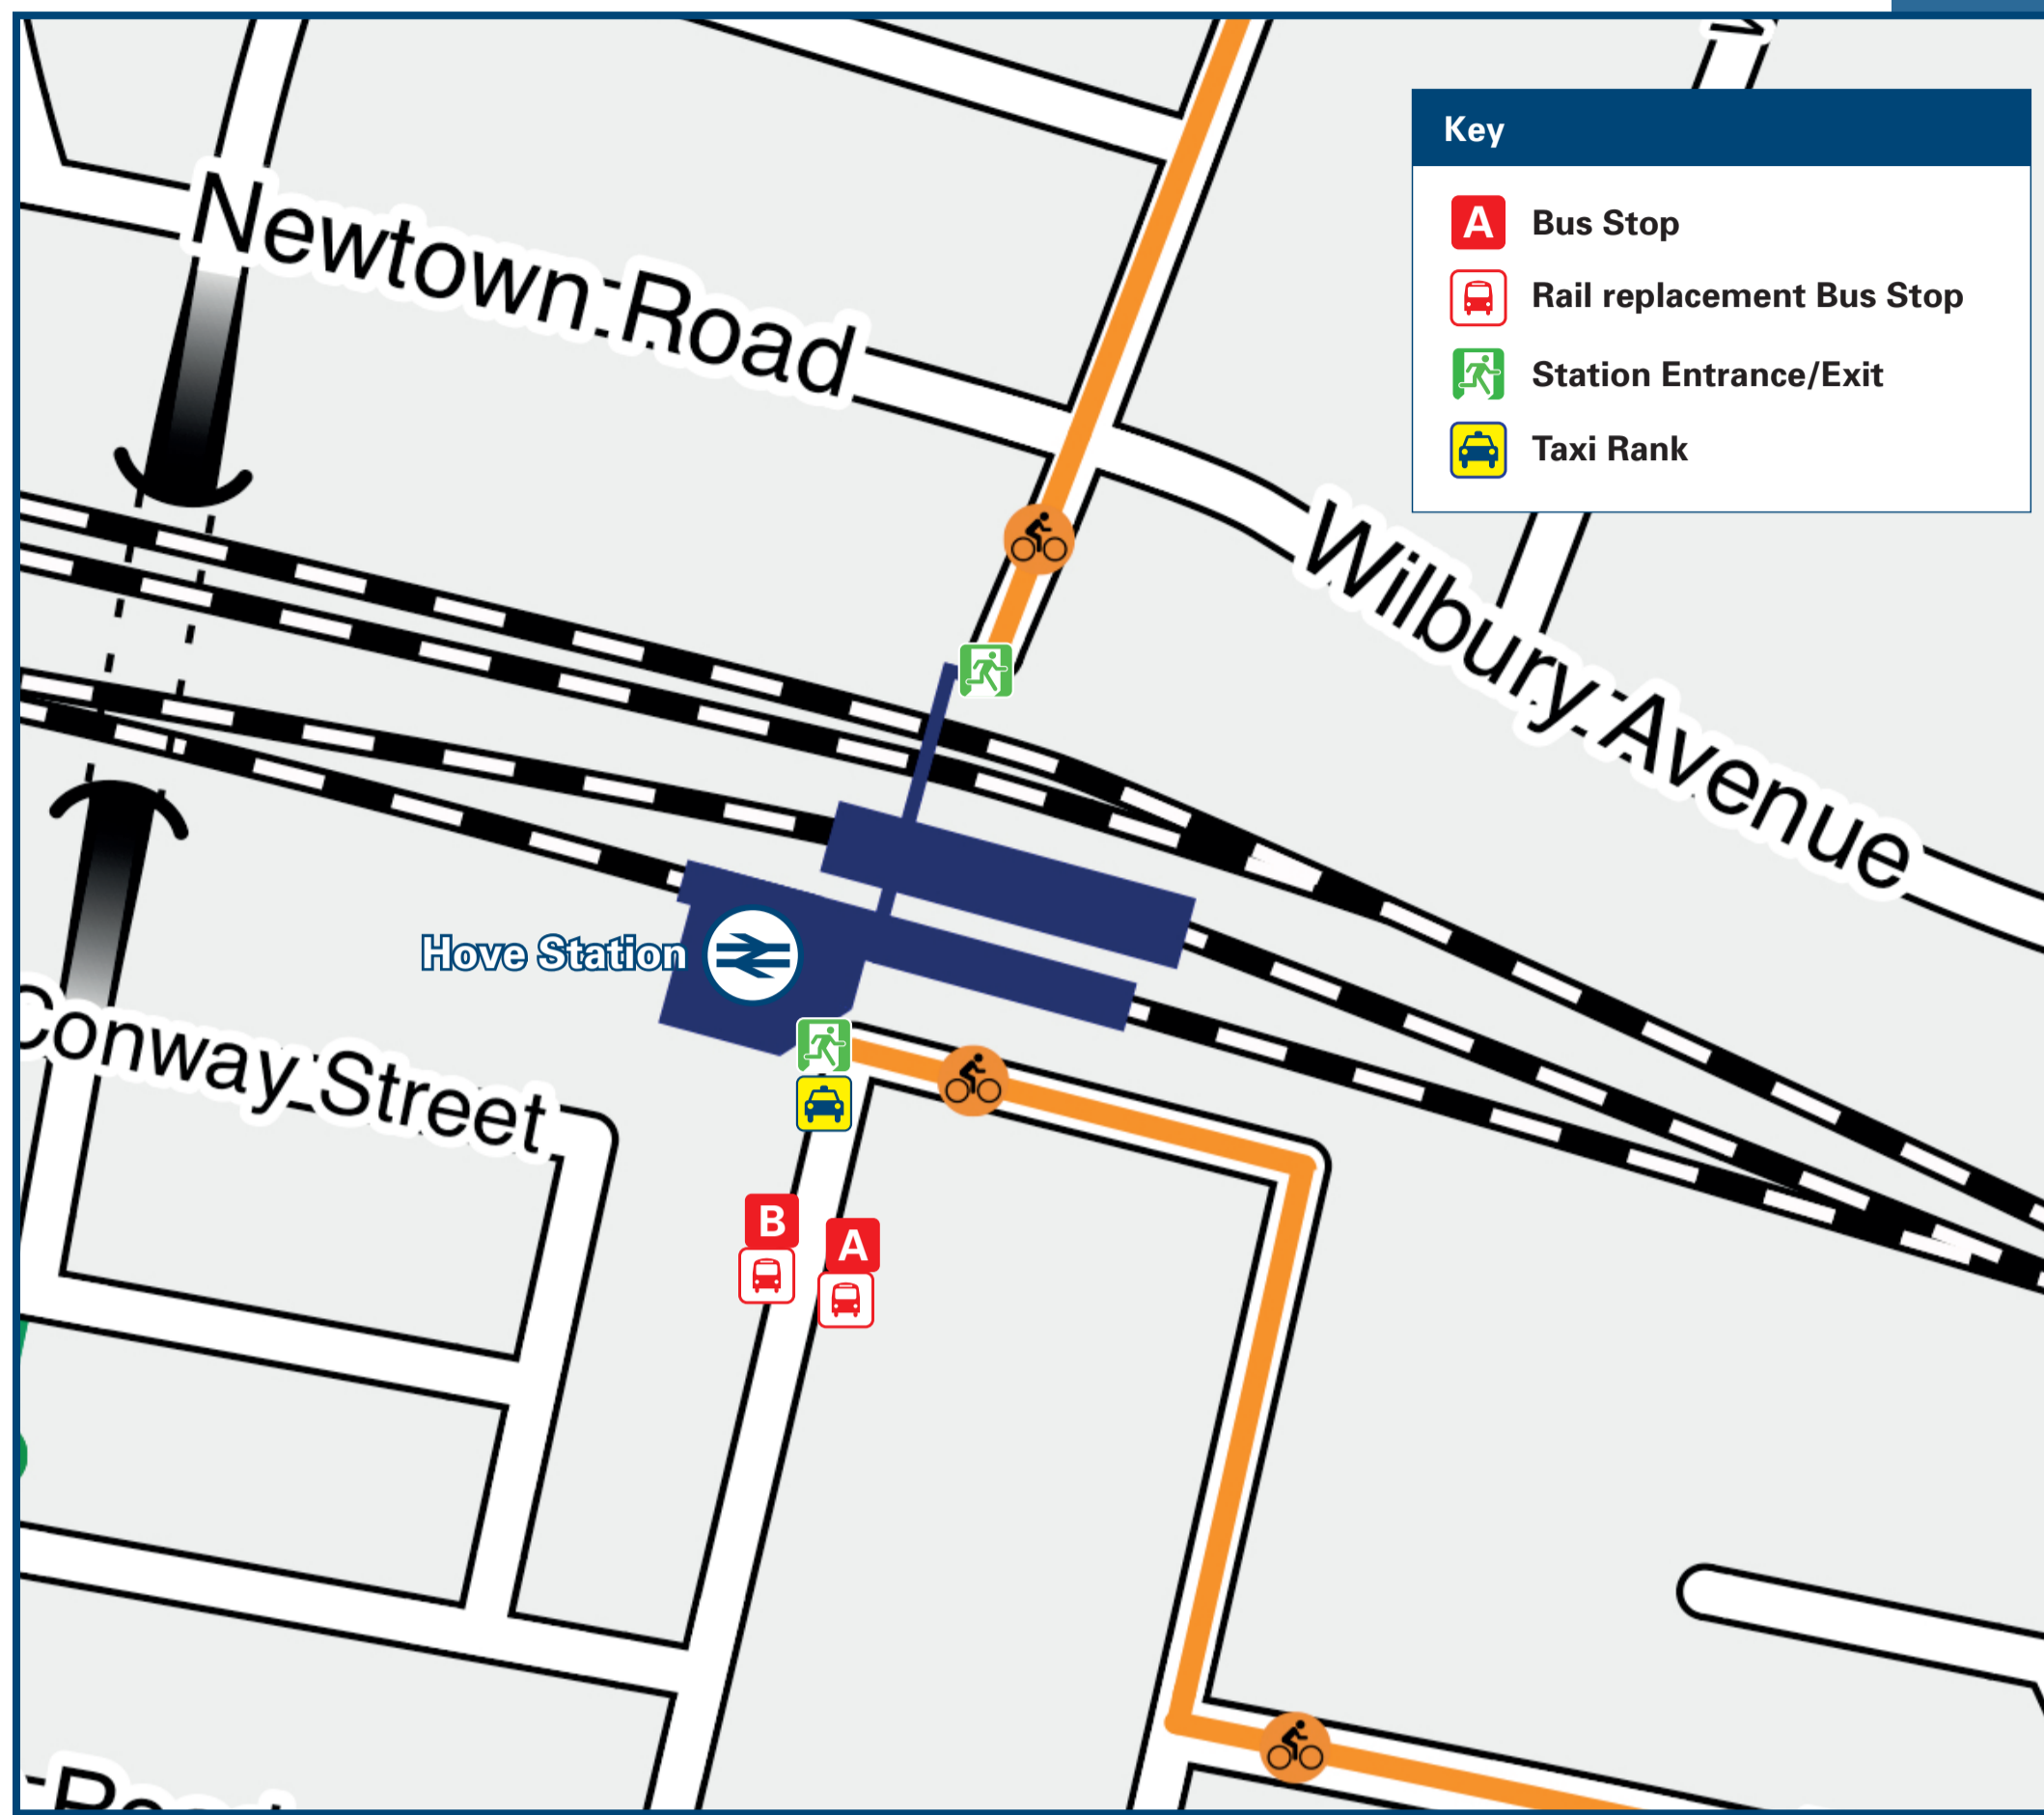

Hove Station

Onward Travel Information

Buses and Taxis

Rail replacement buses depart from outside the station at existing bus stops on Goldstone Villas.