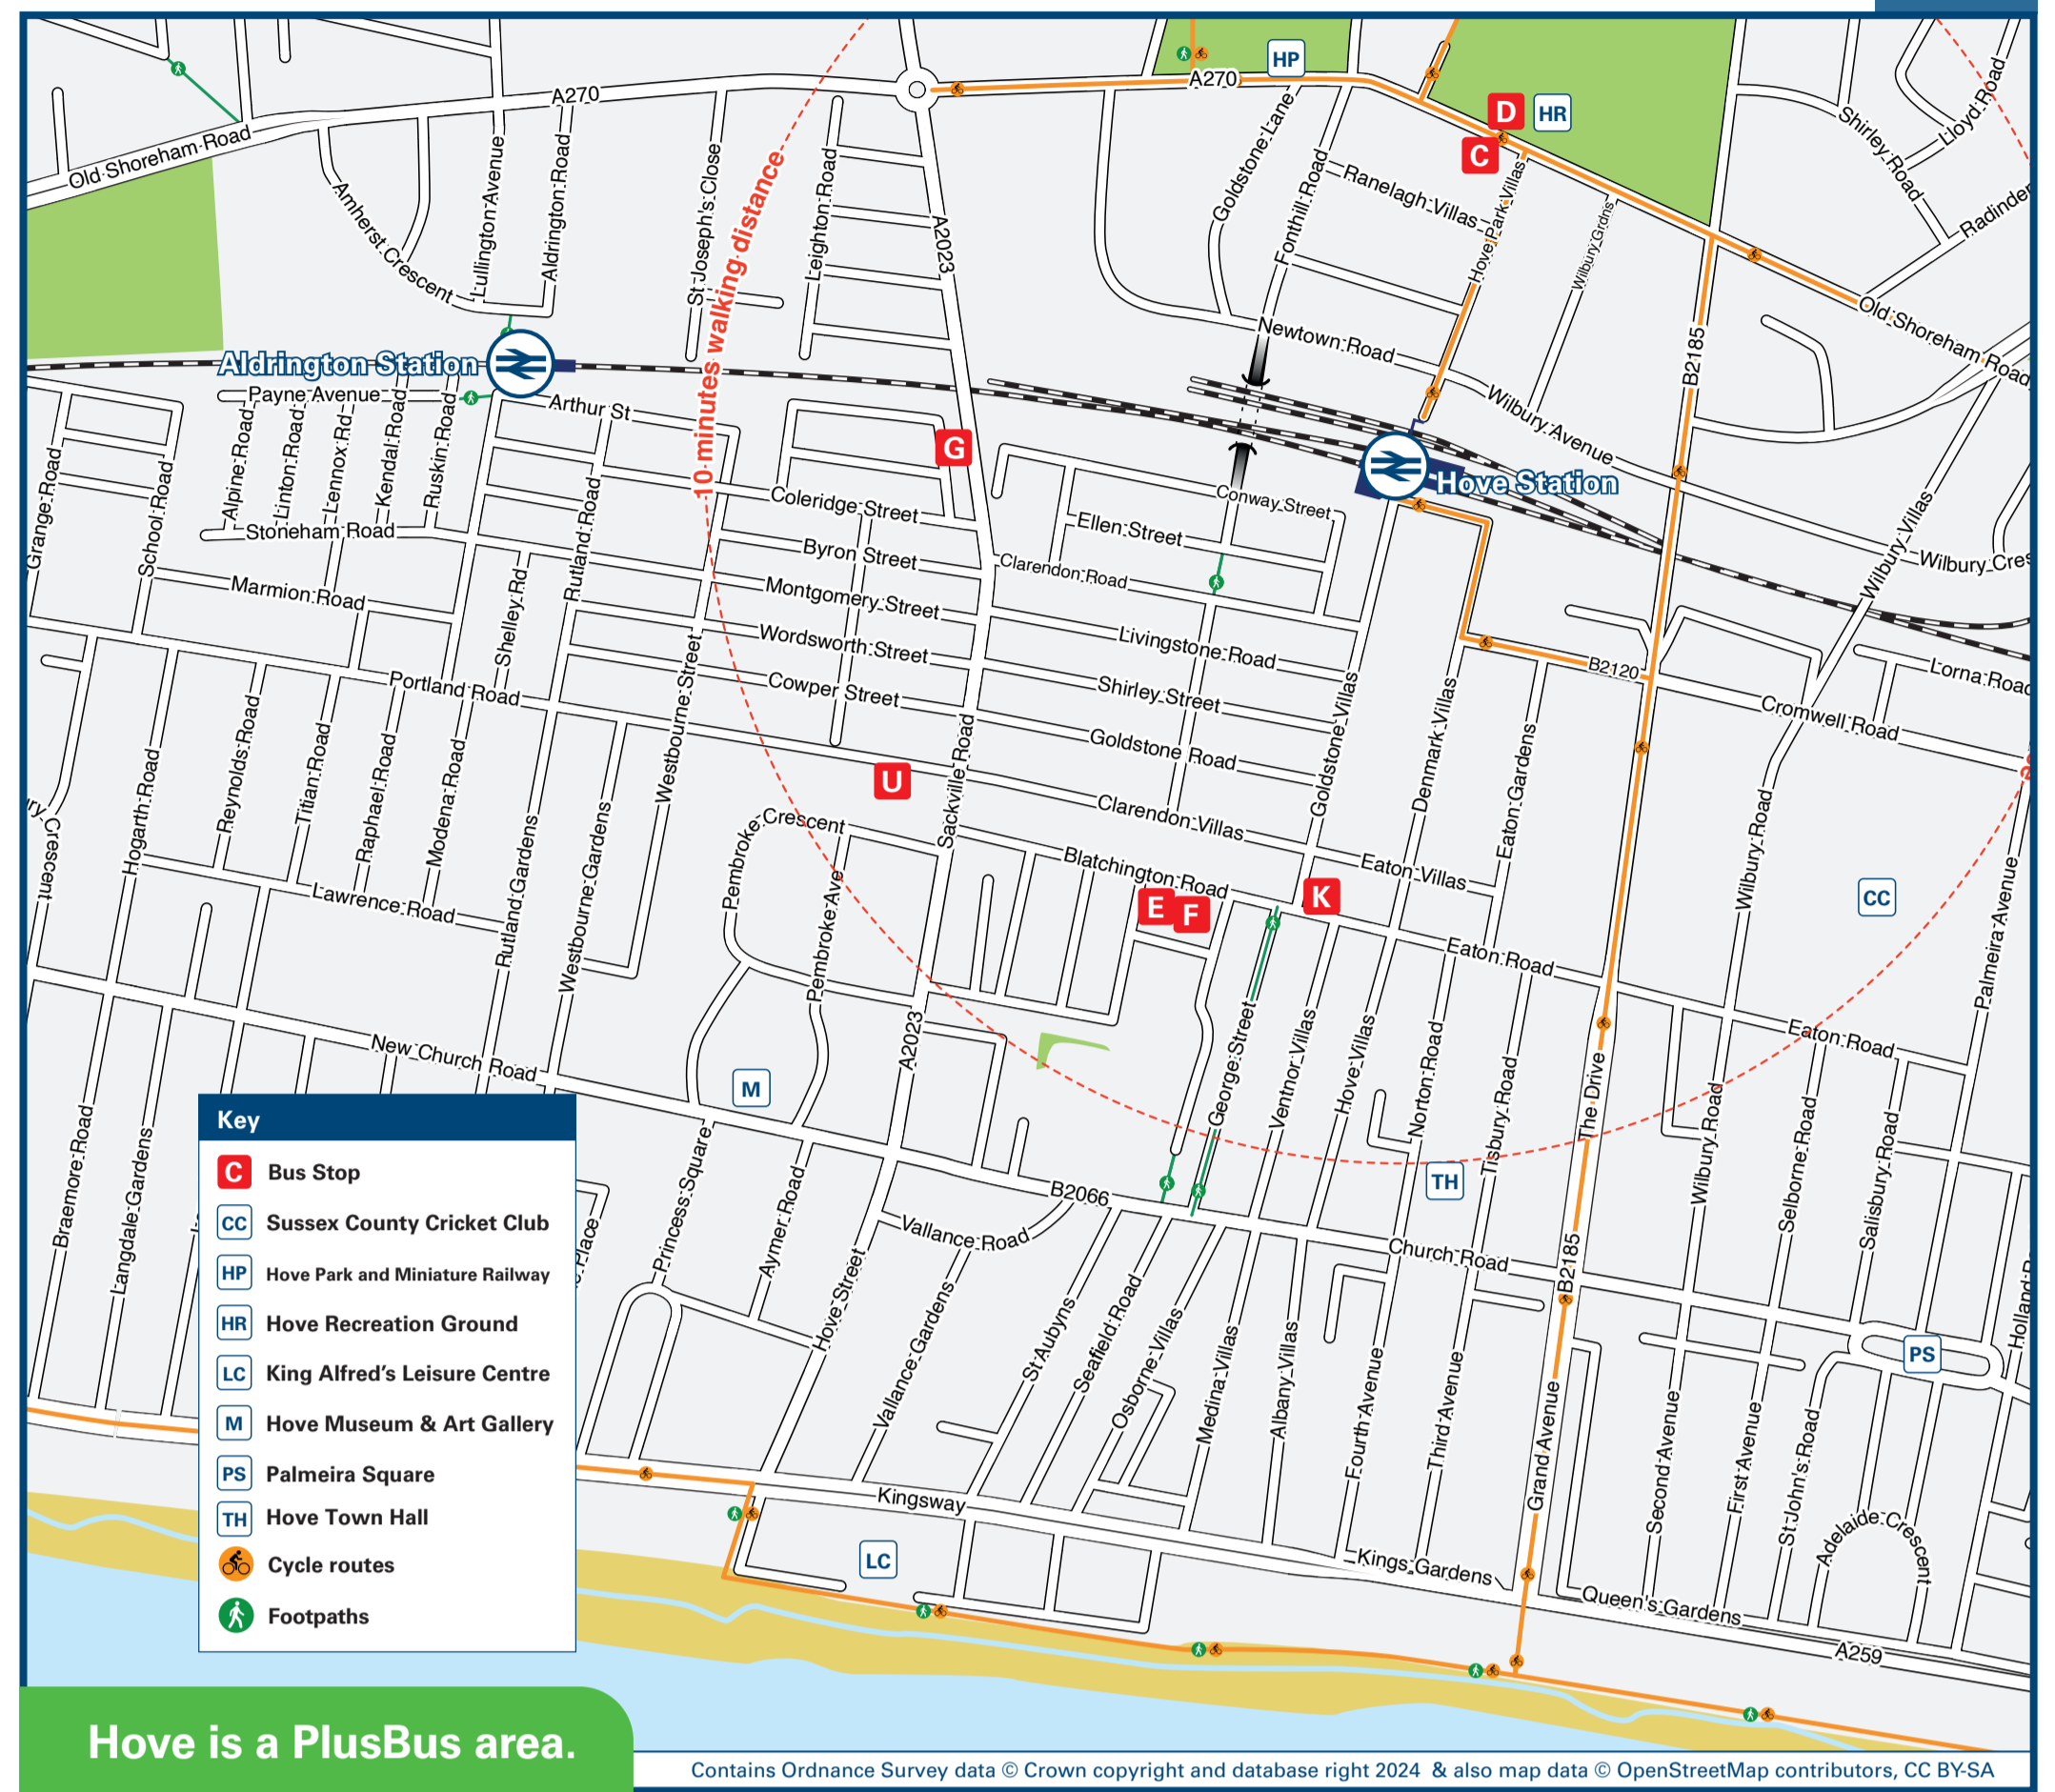

Local area map

Hove is a PlusBus area.

PlusBus is a discount price 'bus pass' that you buy with your train ticket. It gives you unlimited bus travel around your chosen town, on participating buses. Visit www.plusbus.info

Main destinations by bus

(Data correct at June 2024)

DESTINATION	BUS ROUTES	BUS STOP
Brighton (City Centre / Churchill Square)	21 5, 5A, 5B, 21, 25*, 46, N5+	A, K
Brighton (City Centre / Clock Tower)	7, N7++	B
Brighton (Fiveways / Ditchling Road)	46	K
Brighton (London Road Shops)	21 5, 5A, 5B, 21, 46, N5+	A, K
Brighton Marina	7, 21, N7++	B
Brighton (Old Steine, for Brighton Palace Pier)	5, 5A, 5B, 21, 25*, 46, N5+	K
Brighton (Queen's Park / St Luke's Church)	21	A
Brighton Racecourse (Pankhurst Avenue)	2	K
Brighton Racecourse (Top of Manor Hill)	21	A
Brighton (Royal Sussex County Hospital)	7, N7++	B
Brighton (Seven Dials / Buckingham Place)	7, N7++ 47	B, D
Brighton (South Whitehawk / Roedean Road)	7, N7++	B
Brighton (St James's Street Shops)	7, N7++	B
Brighton Station	7, N7++	B
Brighton University (Falmer)	25*	K
East Saltdean (Bannings Vale)	47	D
Goldstone Valley	21	B
Hangleton (The Grenadier Hotel)	5, 5A, 5B, N5+ 47	F, G, E
Hollingbury (ASDA - Crowhurst Road)	5B, N5+	K

DESTINATION	BUS ROUTES	BUS STOP
Hollingbury (Woodbourne Garage, Carden Hill)	46	K
Hove (BHASVIC, Dyke Road)	47	D
Hove (Cricket Ground, Cromwell Road)	7, N7++	B
Hove (Cricket Ground / Eaton Road)	21	A
Hove (Furze Hill / Furze Croft)	21	A
Hove (George Street / Blatchington Road)	10 minutes walk from this station, see Local area map. 7, 21, N7++	A
Hove Polyclinic	5A	F, G
Hove (Knoll Estate / Godwin Road)	47	C
Hove (Mill View Hospital)	5A	F, G
Hove (Palmeira Square)	5, 5A, 5B, 21, 25*, 46 2, 25*, 46	K, E
Hove (Portland Road / Olive Road)	2, 25*, 46, 49	U
Hove Town Hall (Church Road)	10 minutes walk from this station, see Local area map. 7, 21, N7++	A
Moulsecoomb (Brighton University / The Avenue)	25*	K
North Southwick (Holmbush Way)	46	E, U
Patcham (Mackie Avenue)	5, 5A, N5+	K
Portslade (Railway Station & Shops)	25*, 46 25*, 46, 49	E, U
Rottingdean (White Horse)	2 47	K, D

DESTINATION	BUS ROUTES	BUS STOP
Saltdean (Longridge Avenue)	47	D
Shoreham-by-Sea (High Street)	2	E, U
Shoreham-by-Sea (Holmbush Centre)	2, 46	E, U
Southwick (Square)	46	E, U
University of Sussex (Falmer)	5B##, 25*	K
Whitehawk (Swanborough Drive)	21	A
Woodingdean	2	K

Notes

- PlusBus destination, please see below for details. Bus routes 2, 5, 5A, 5B, 7, 21, 46, 47 and 49 operate daily. For bus times and other bus enquiries please contact Traveline on www.traveline.info or tel: 0871 200 22 33
- Direct trains operate to this destination from this station.
- Change trains at Brighton for this destination.
- Bus route 25 operates early morning journeys daily.
- Bus route 5B operates daytime Mondays to Fridays only via Hollingbury to Sussex University Falmer.
- Bus route N5 operates limited journeys Monday to Saturday nights only.
- Bus route N7 operates hourly from 00:26 to 04:26 and 04:51 every night.

Taxis