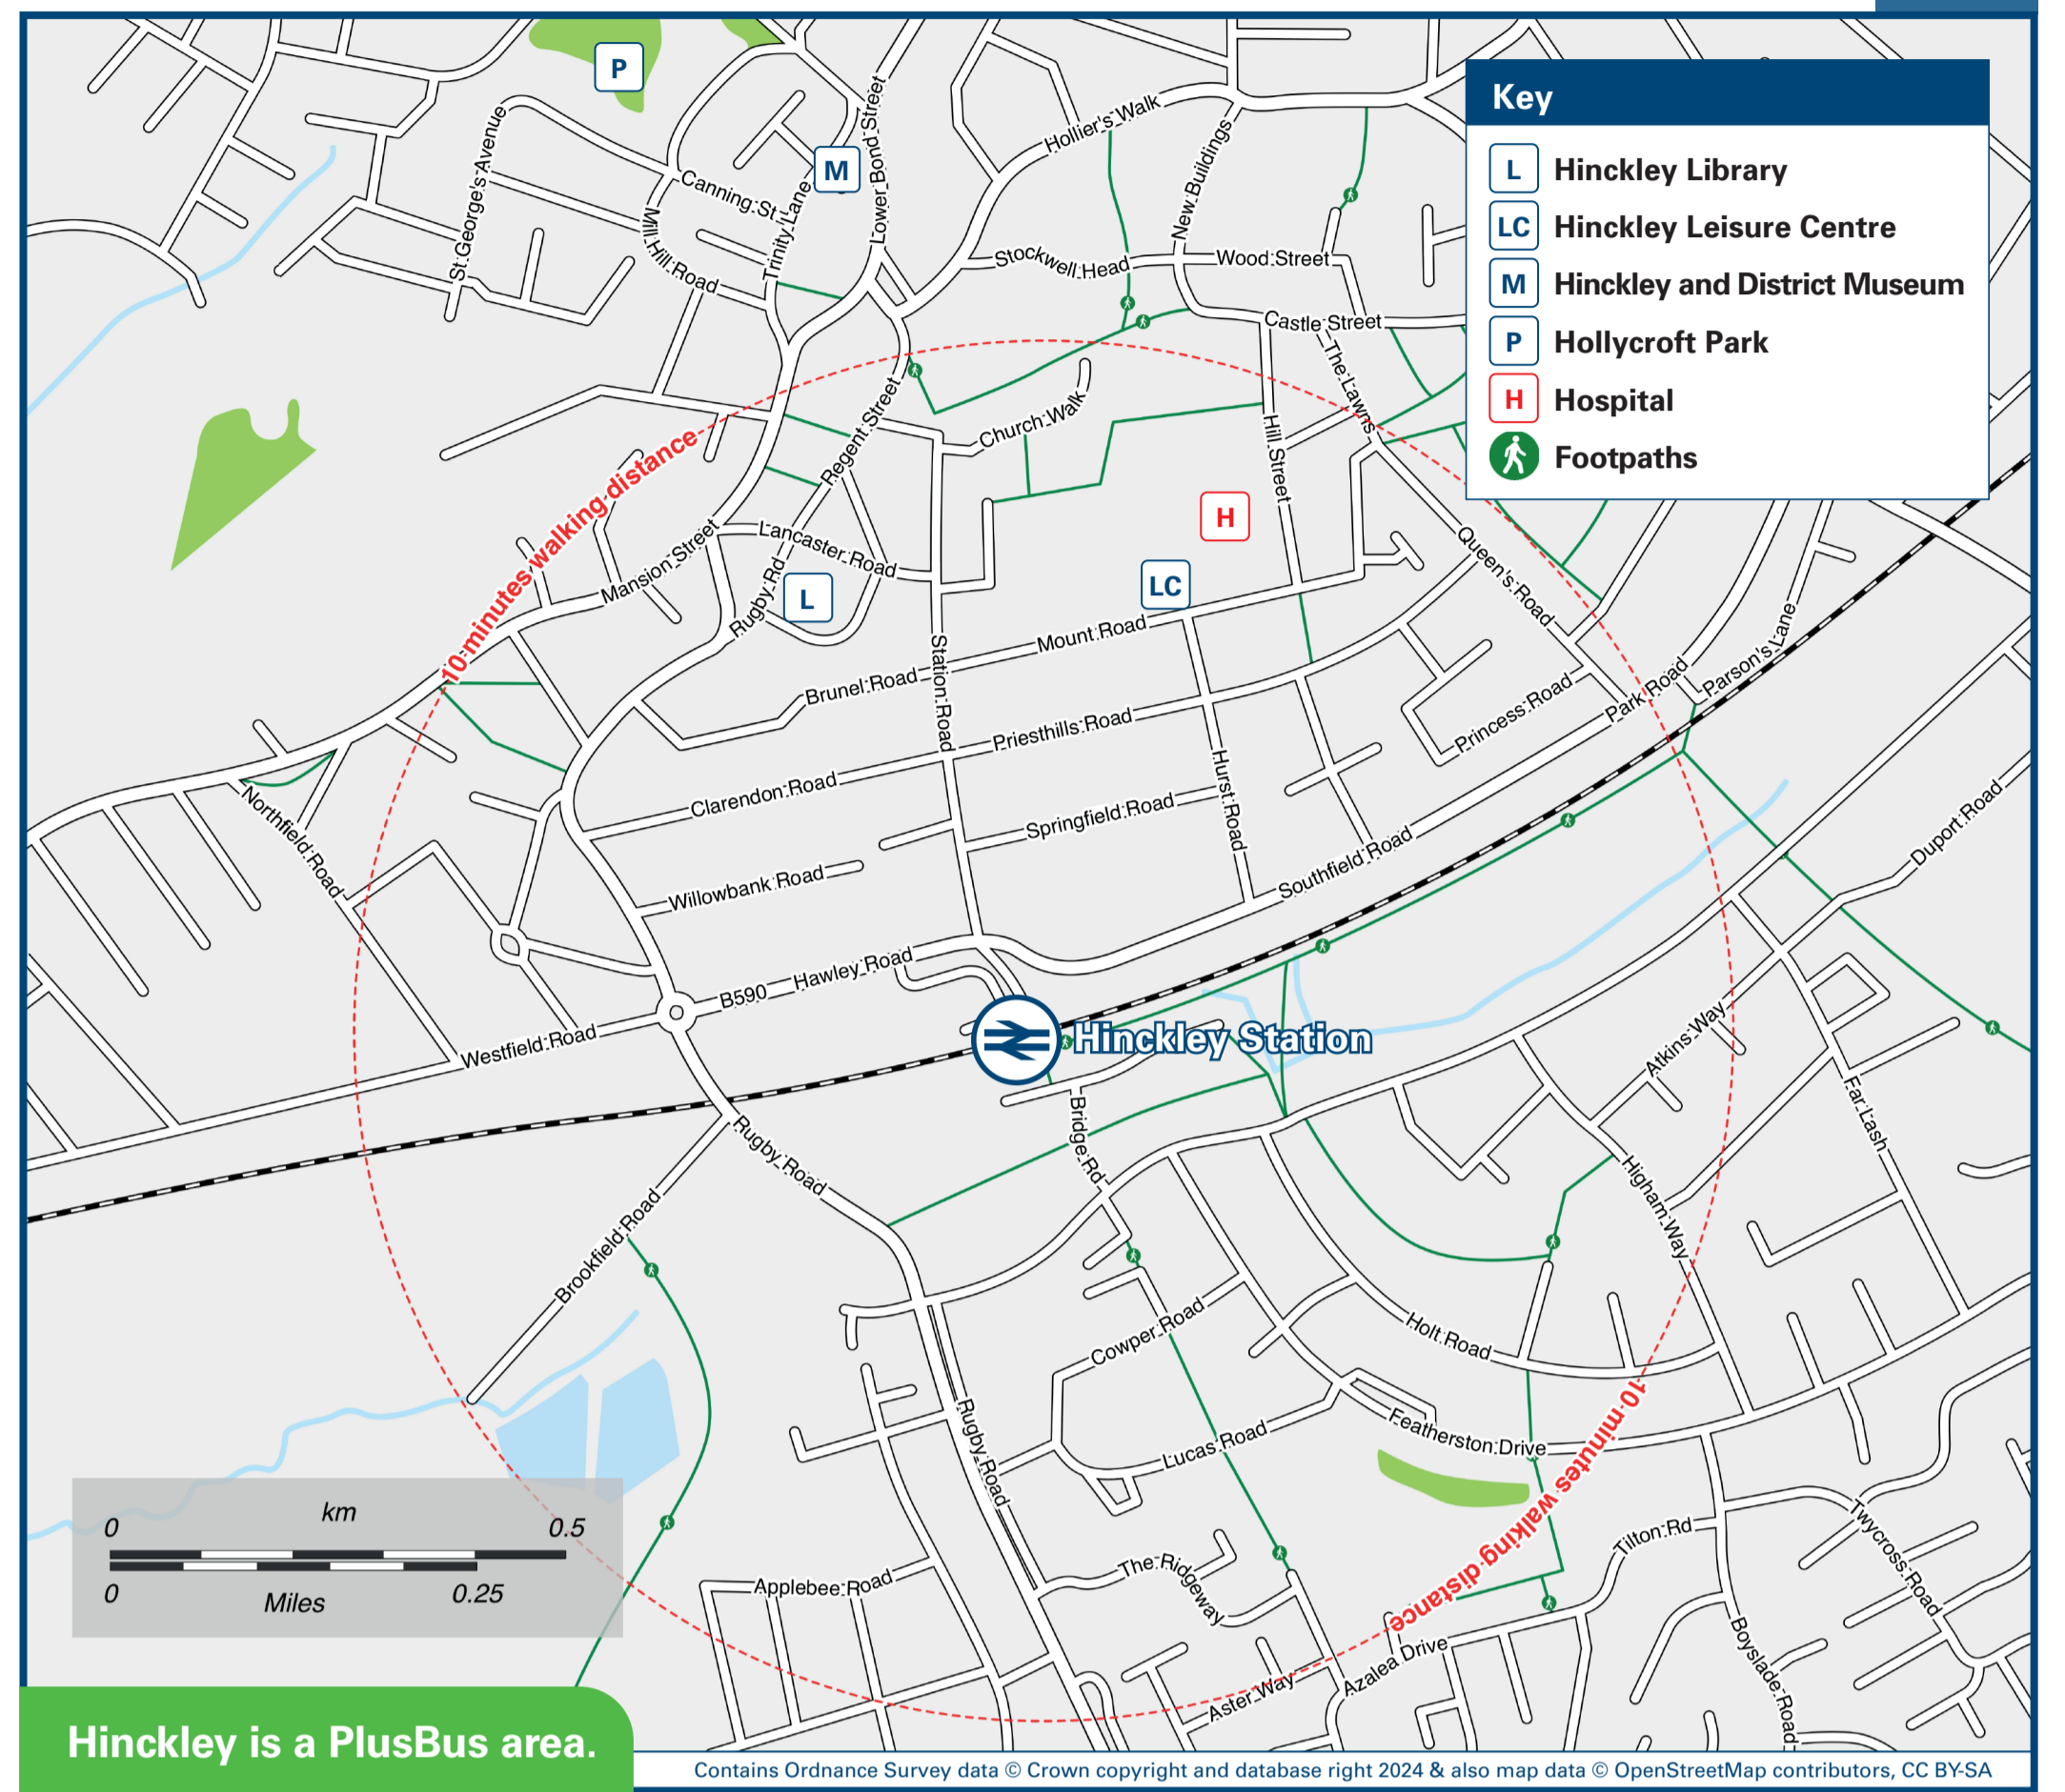

Local area map

Hinckley is a PlusBus area.

PlusBus is a discount price 'bus pass' that you buy with your train ticket. It gives you unlimited bus travel around your chosen town, on participating buses. Visit www.plusbus.info

Main destinations by bus

(Data correct at March 2024)

DESTINATION	BUS ROUTES	BUS STOP
Barwell	148, 158	C E
Burbage (Co-operative Store, Tilton Road)	7, 7A	A, D, C B
Burbage (Three Pots Road)	X6	C, C B
Burbage (The Sycamores, Windsor Street)	7, 7A	A, D
	7, 7A, 8	C B
Claybrooke Magna	8	C B
	X6	C, C B
Coventry	148	C D
Dodwells Road	7, 7A	B, C, C C
Earl Shilton	148, 158	C E
Fosse Park	X6	D, C E
Hinckley & Bosworth Community Hospital	148, 158	C E
Hinckley Park	8	C B
Hollycroft (Lyneham Close)	7, 7A	B, C, C C

DESTINATION	BUS ROUTES	BUS STOP
Hollycroft Grange (Normandy Way)	11	C D
	8	C B
Lash Hill (Burbage Road, Sappcote Road)	X6	D, C E
	X6	D
Leicester City Centre	148, 158, X6	C E
Leicester Forest East	148, 158	C E
Lutterworth	8	C B
Magna Park	8	C B
	7, 7A	B, C, C C
Nuneaton	148, 158	C D
	10 - 15 minutes walk from this station (see maps)	
Town Centre (The Crescent Bus Station)	7, 7A	B
	7, 7A, X6	C
Trent Road	11	C D

DESTINATION	BUS ROUTES	BUS STOP
Ullesthorpe	8	C B
Walsgave (Church)	X6	C, C B
Wyken Green	X6	C, C B
Wykin Road	7, 7A	B, C, C C

Notes

- PlusBus destination, please see below for details.
- Bus routes 7, 7A and 11 operate Mondays to Saturdays. No service on Sundays and Bank Holidays.
- Bus routes 8, 148 and 158 operate daily.
- Bus route X6 operates every 2 hours Mondays to Saturdays and 1 morning bus to Coventry and to Leicester on Sundays and Bank Holidays.
- For bus times, please contact Traveline on 0871 200 22 33.
- Direct trains operate to this destination from this station
- Change trains at Nuneaton for this destination.

Taxis

Hinckley station is served by a taxi rank or a cab office. Check availability before travelling, and pre-book if necessary. Please consider using the following local operators: (Inclusion of this number doesn't represent any endorsement of the taxi firm)

Station Taxis
0345 712 5678

A1 Taxis
01455 615 161

Hinckley Taxis
01455 616 666

Search FoxConnect on your app store

Further information about all onward travel

Local Cycle Info choosehowyoumove.co.uk For more information about cycle routes.	National Cycle Info sustrans.org.uk Sustrans is the UK's leading sustainable transport charity.	Bus Times See timetable displays at bus stops. www.traveline.info 0871 200 22 33 calls cost 13p per minute plus your phone company's access charge	NextBuses Find the bus times for your stop. Search for a bus stop by entering a postcode, street & town or a stop name & town.	PlusBus plusbus.info A discount price 'bus pass' that you buy with your train ticket. It gives you unlimited bus travel around your chosen town, on participating buses.

National Rail Enquiries