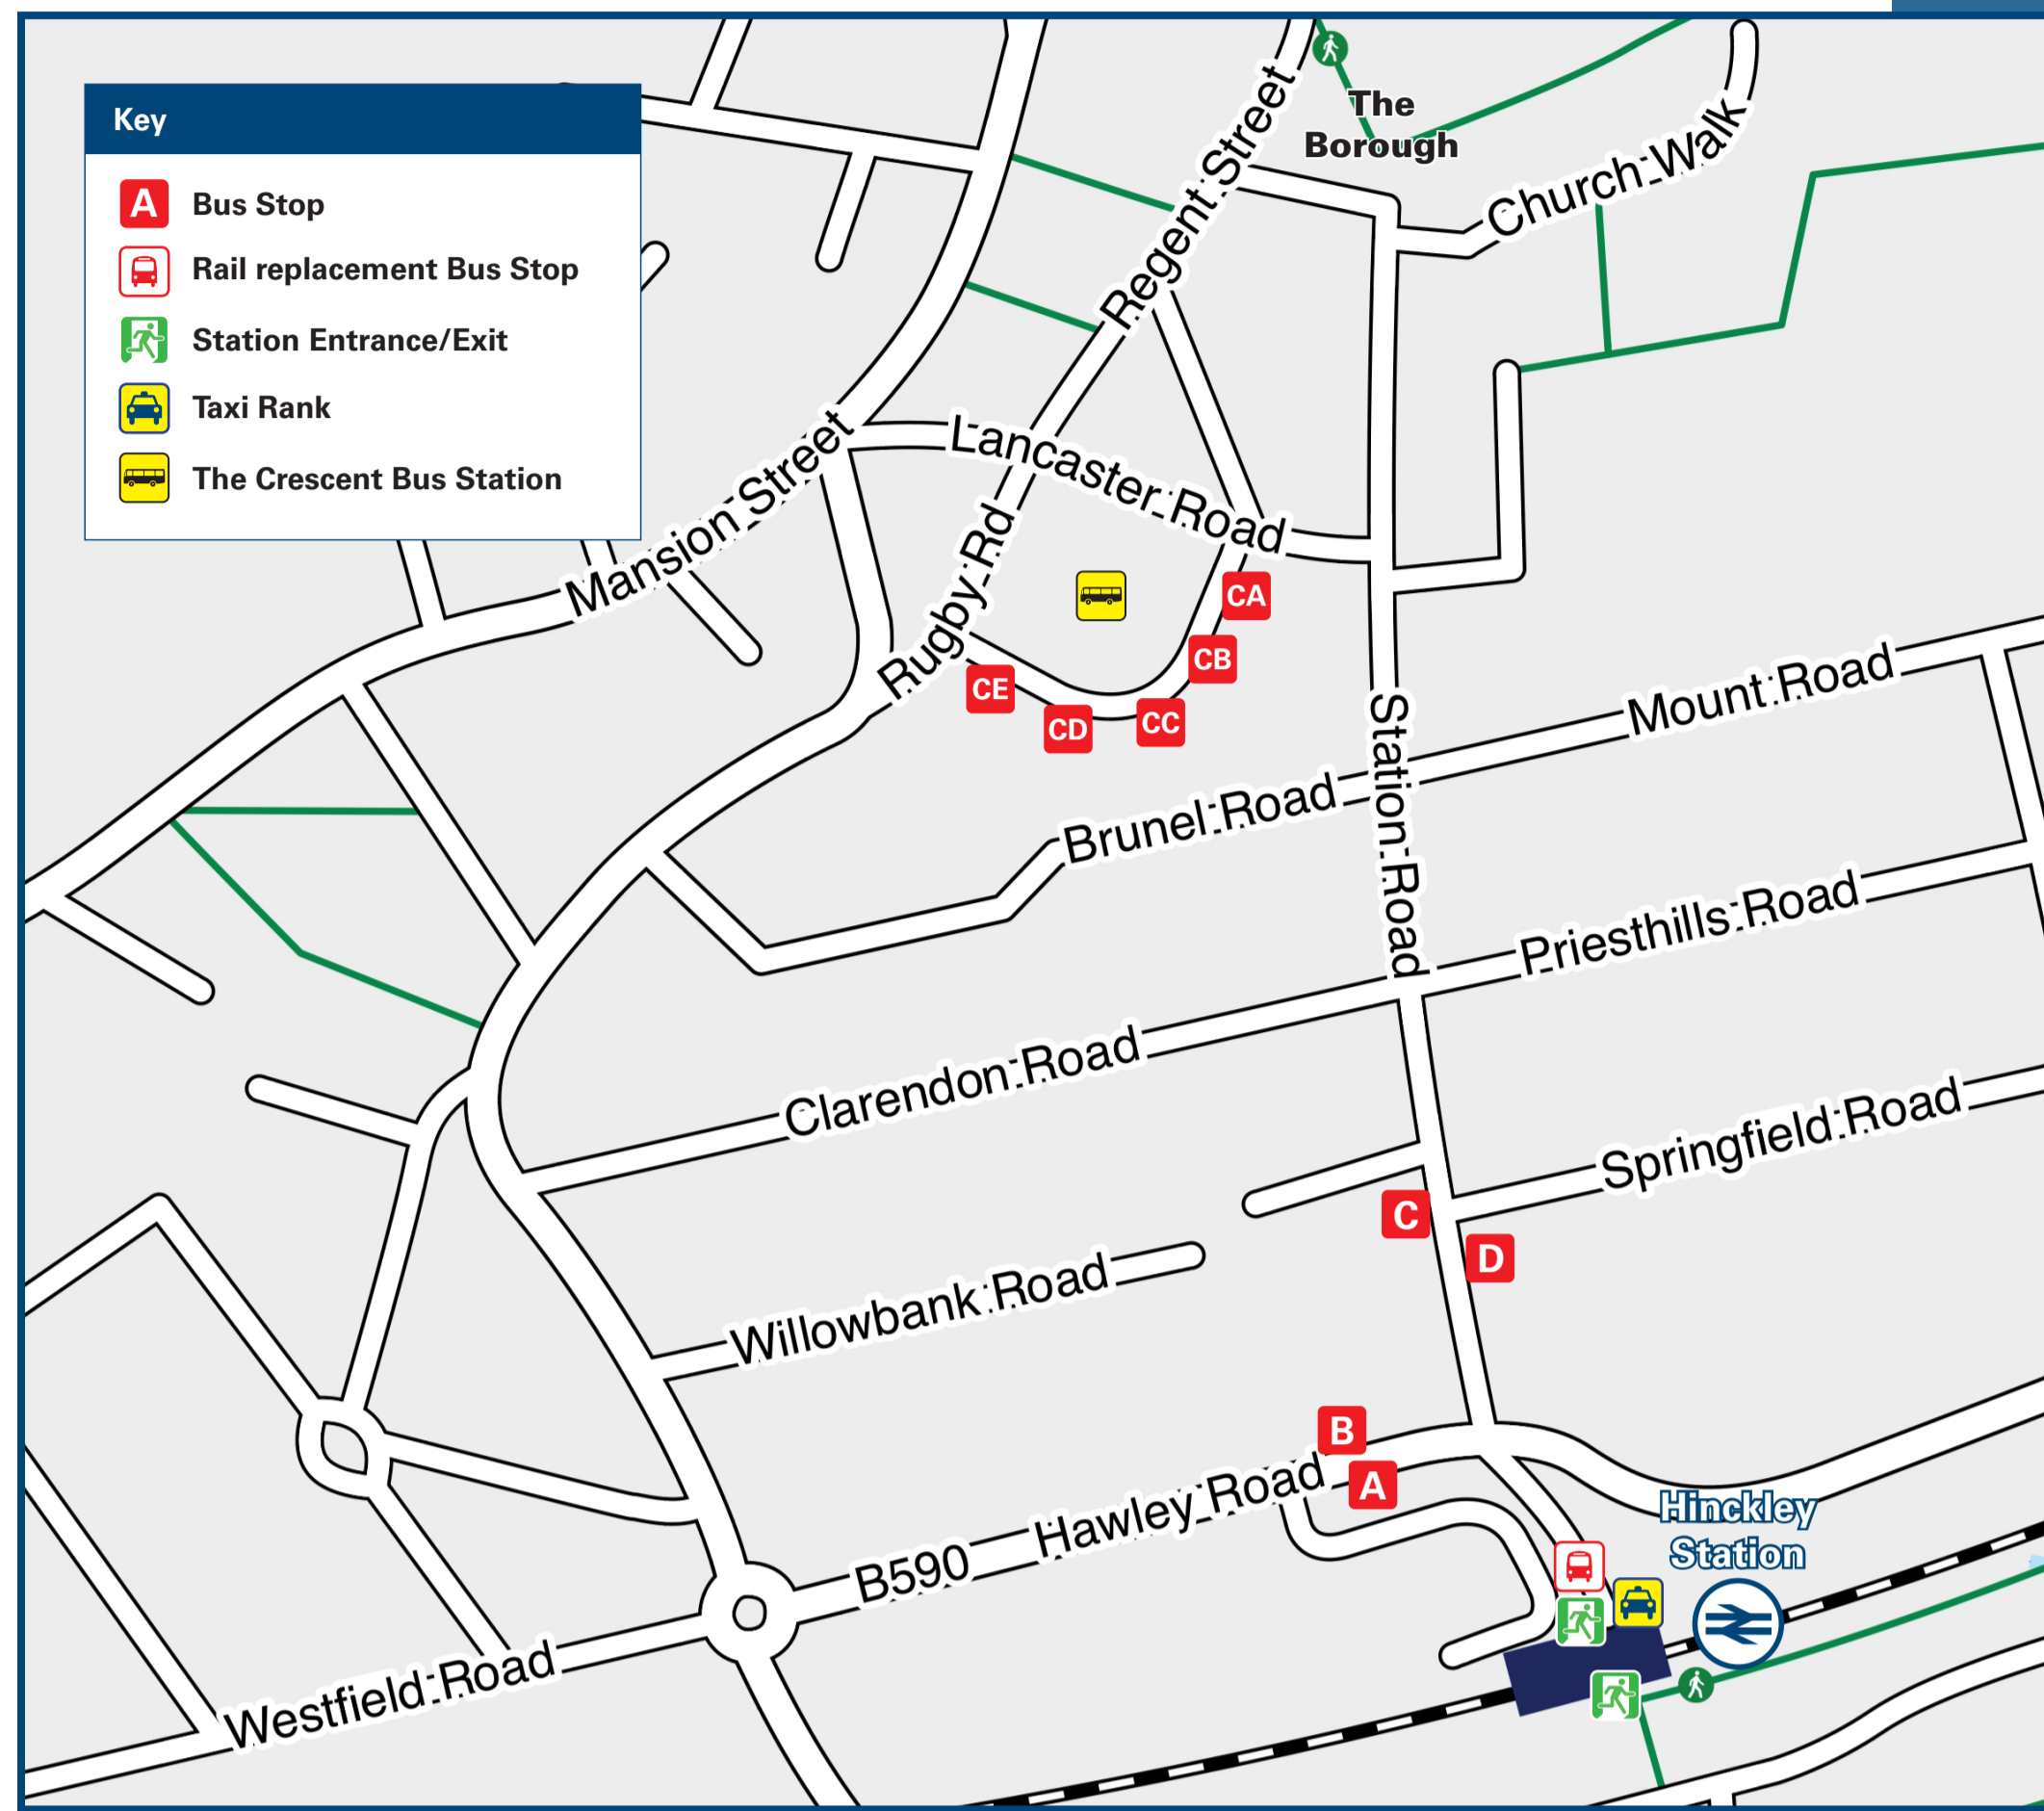

Hinckley Station

Onward Travel Information

Buses and Taxis

Rail replacement buses and coaches depart from outside the front of the station.