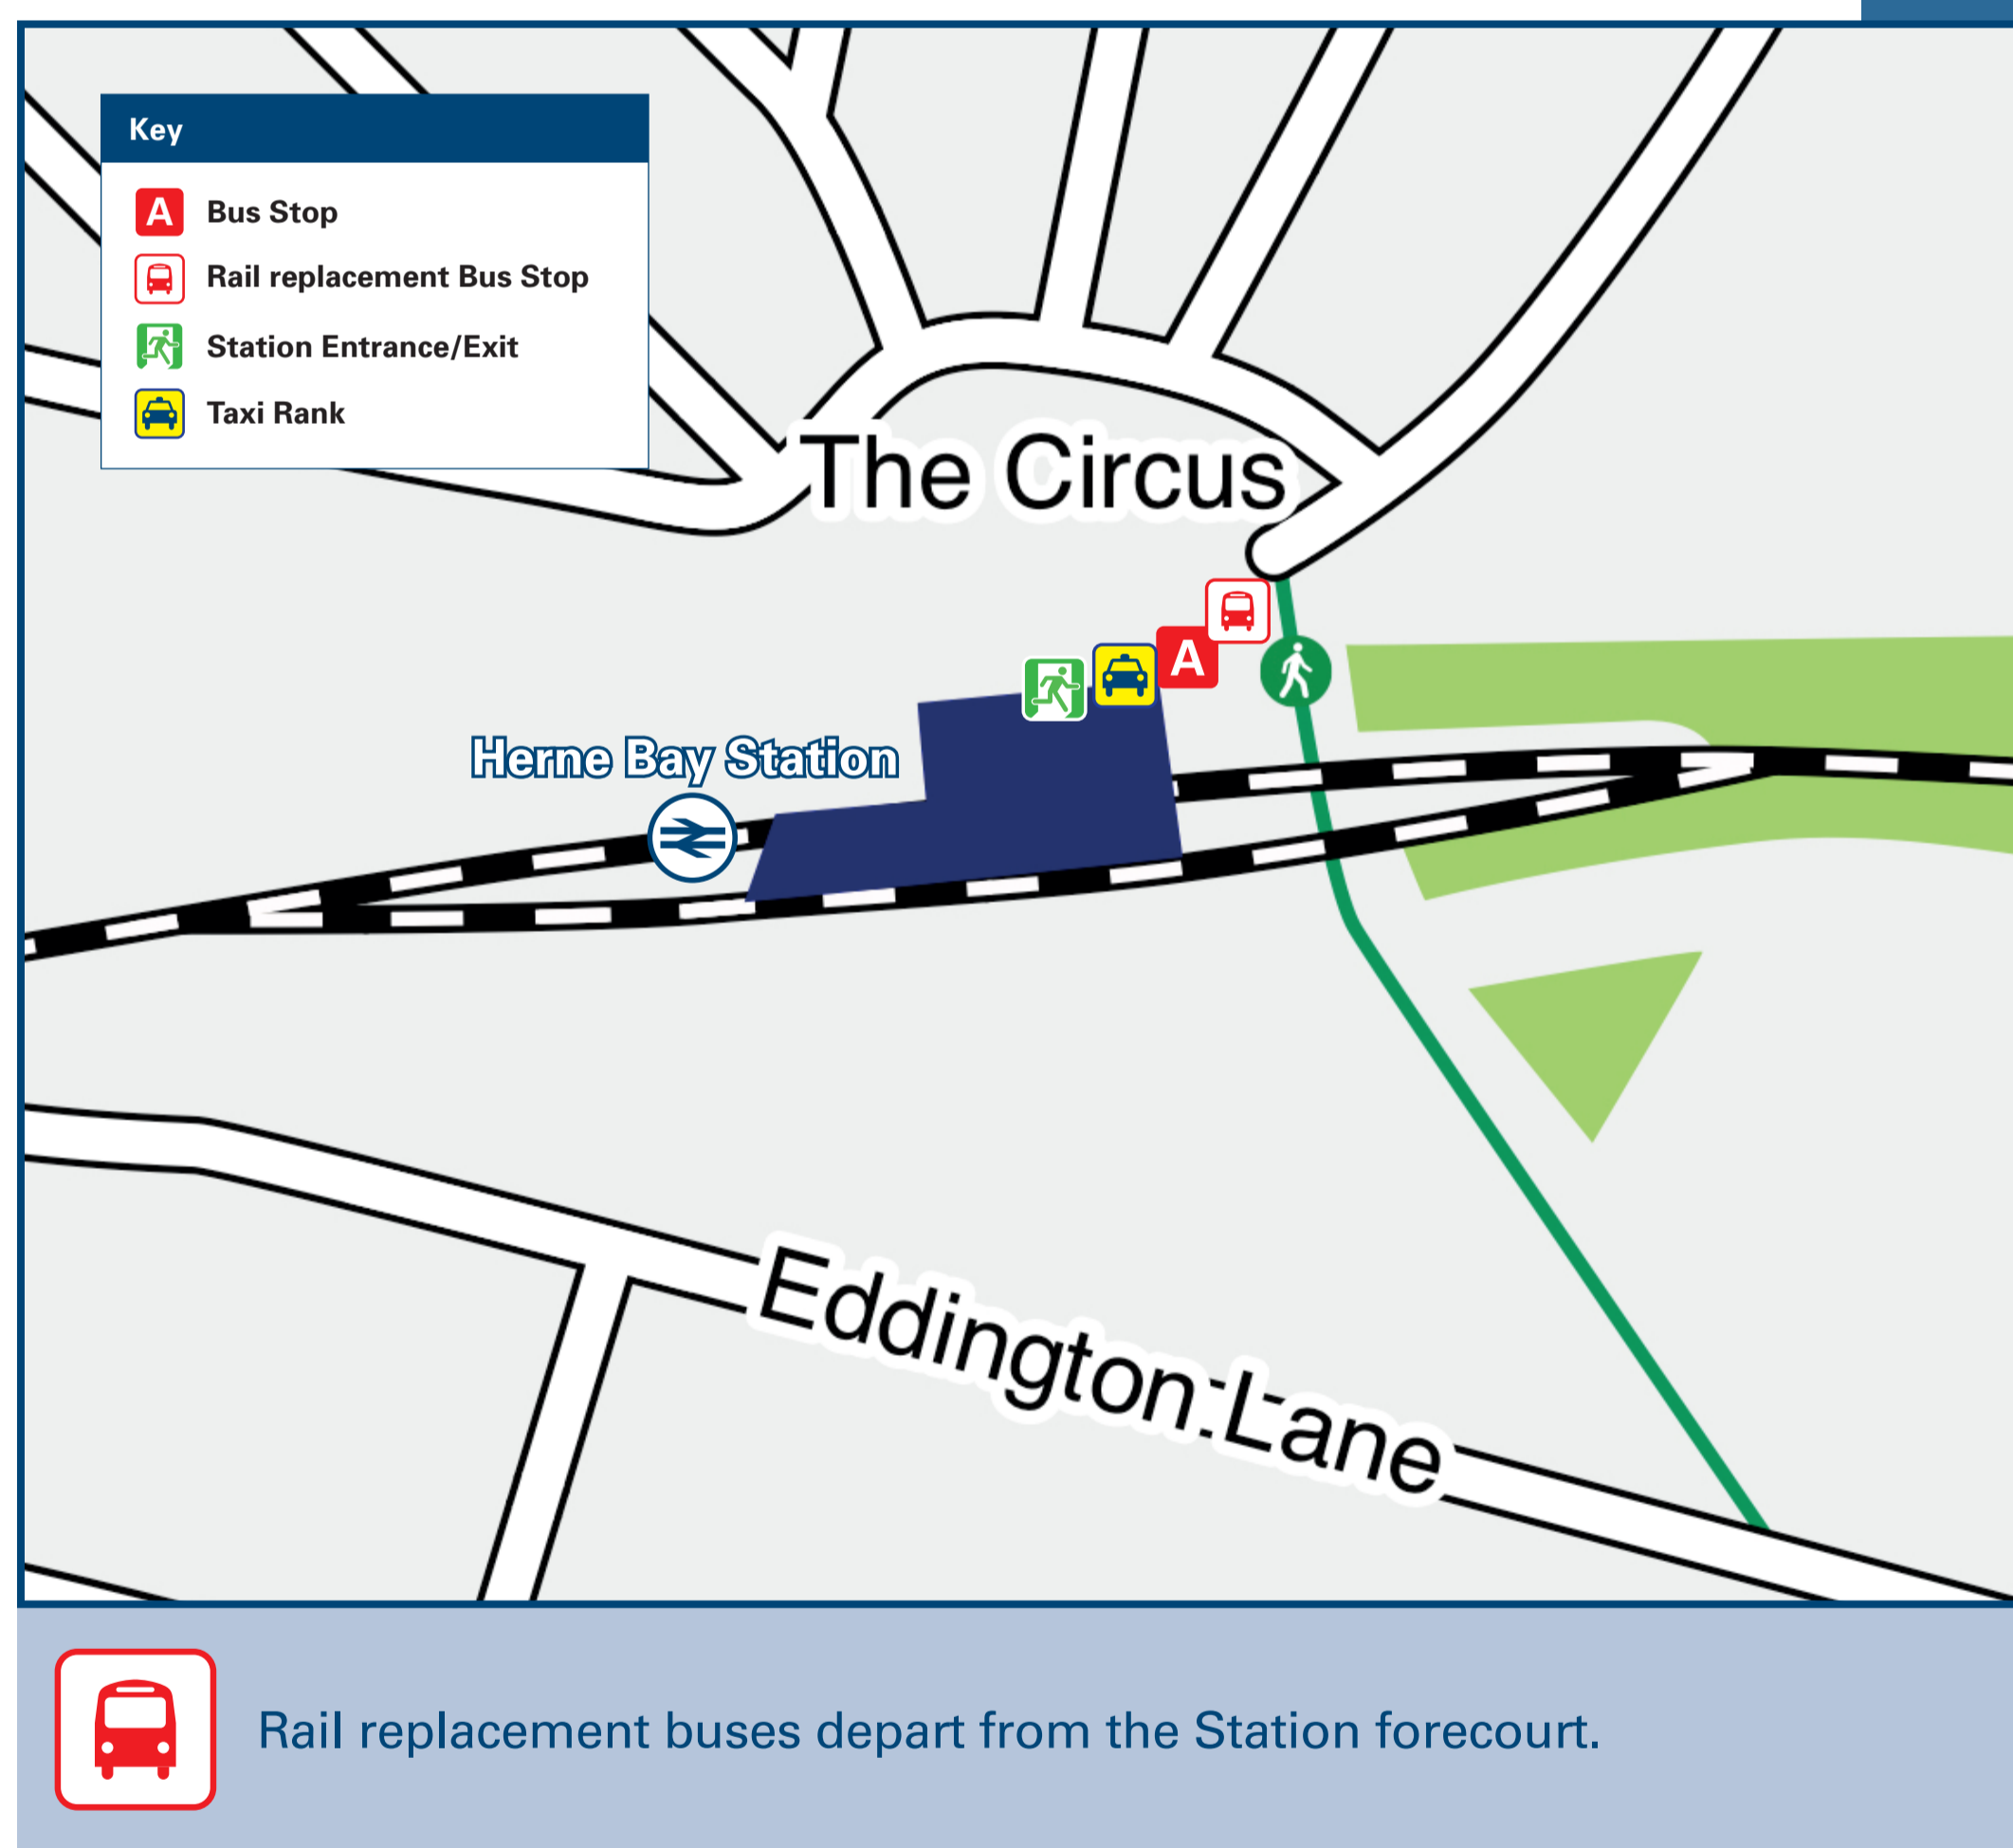

Buses and Taxis

Main destinations by bus

(Data correct at July 2024)

DESTINATION	BUS ROUTES	BUS STOP
Altira Park (Sainsbury's)	602	A
Beltinge	36, 602	A
Birchington-on-Sea (The Square)	36	A
Broomfield	602	A
Canterbury (Bus Station)	600, 601, 602 600(via Whitstable)^A	A
Greenhill (Rowland Drive)	600	A
Herne (Church)	600, 601, 602	A
Herne Bay (Queen Victoria Memorial Hospital)	36	A
Herne Bay (Seafront, Pier and Town Centre)	36, 600, 601, 602	A
Hillborough	36	A
Margate (QE&QM Hospital, Main Entrance)	36	A
Margate (Town Centre, Cecil Square)	36	A
Reculver (The King Ethelbert)	36*	A
Sturry (Railway Station)	600, 601, 602	A
Swalecliffe (Goodwin Drive)	600^A	A
Tankerton (Circus)	600^A	A
University of Kent (Canterbury)	600^A	A
Westbrook Farm	600^A	A
Westgate-on-Sea (Walmer Castle Pub)	36	A
Whitstable	600^A	A

Notes

- PlusBus destination, please see below for details.
- Bus route 36 operates Mondays to Saturdays.
- Bus routes 400(from Greenhill), 600, 601 and 602 operate daily.
- For bus times and further information contact Stagecoach South East (for all bus routes) www.stagecoachbus.com/help-and-contact or call 0345 241 8000 or contact Traveline on 0871 200 22 33.
- Direct trains operate to destination from this Station.
- It's a 10 to 15 minutes walk from this station to these destinations, please see Local area map for walking route.
- Limited journeys only with this service to this destination, please check timetables.
- ^A Bus route 600 changes to route 400 at Greenhill to this destination, no need to change buses.

Taxis

Herne Bay Station is served by a taxi rank or cab office. Check availability before travelling, and pre-book if necessary. Please consider using the following local operators: (Inclusion of this number doesn't represent any endorsement of the taxi firm)

Hampton Cars
01227 454 545

Herne Cars
01227 369 999

A2A Cars
01227 365 555

Further information about all onward travel

Local Cycle Info canterbury.gov.uk For more information about cycle routes.	National Cycle Info sustrans.org.uk Sustrans is the UK's leading sustainable transport charity.	Bus Times See timetable displays at bus stops. www.traveline.info 0871 200 22 33 call cost 12p per minute plus your phone company's access charge	NextBuses Find the bus times for your stop. Search for a bus stop by entering a postcode, street & town or a stop name & town.	PlusBus plusbus.info A discount price 'bus pass' that you buy with your train ticket. It gives you unlimited bus travel around your chosen town, on participating buses.

National Rail Enquiries