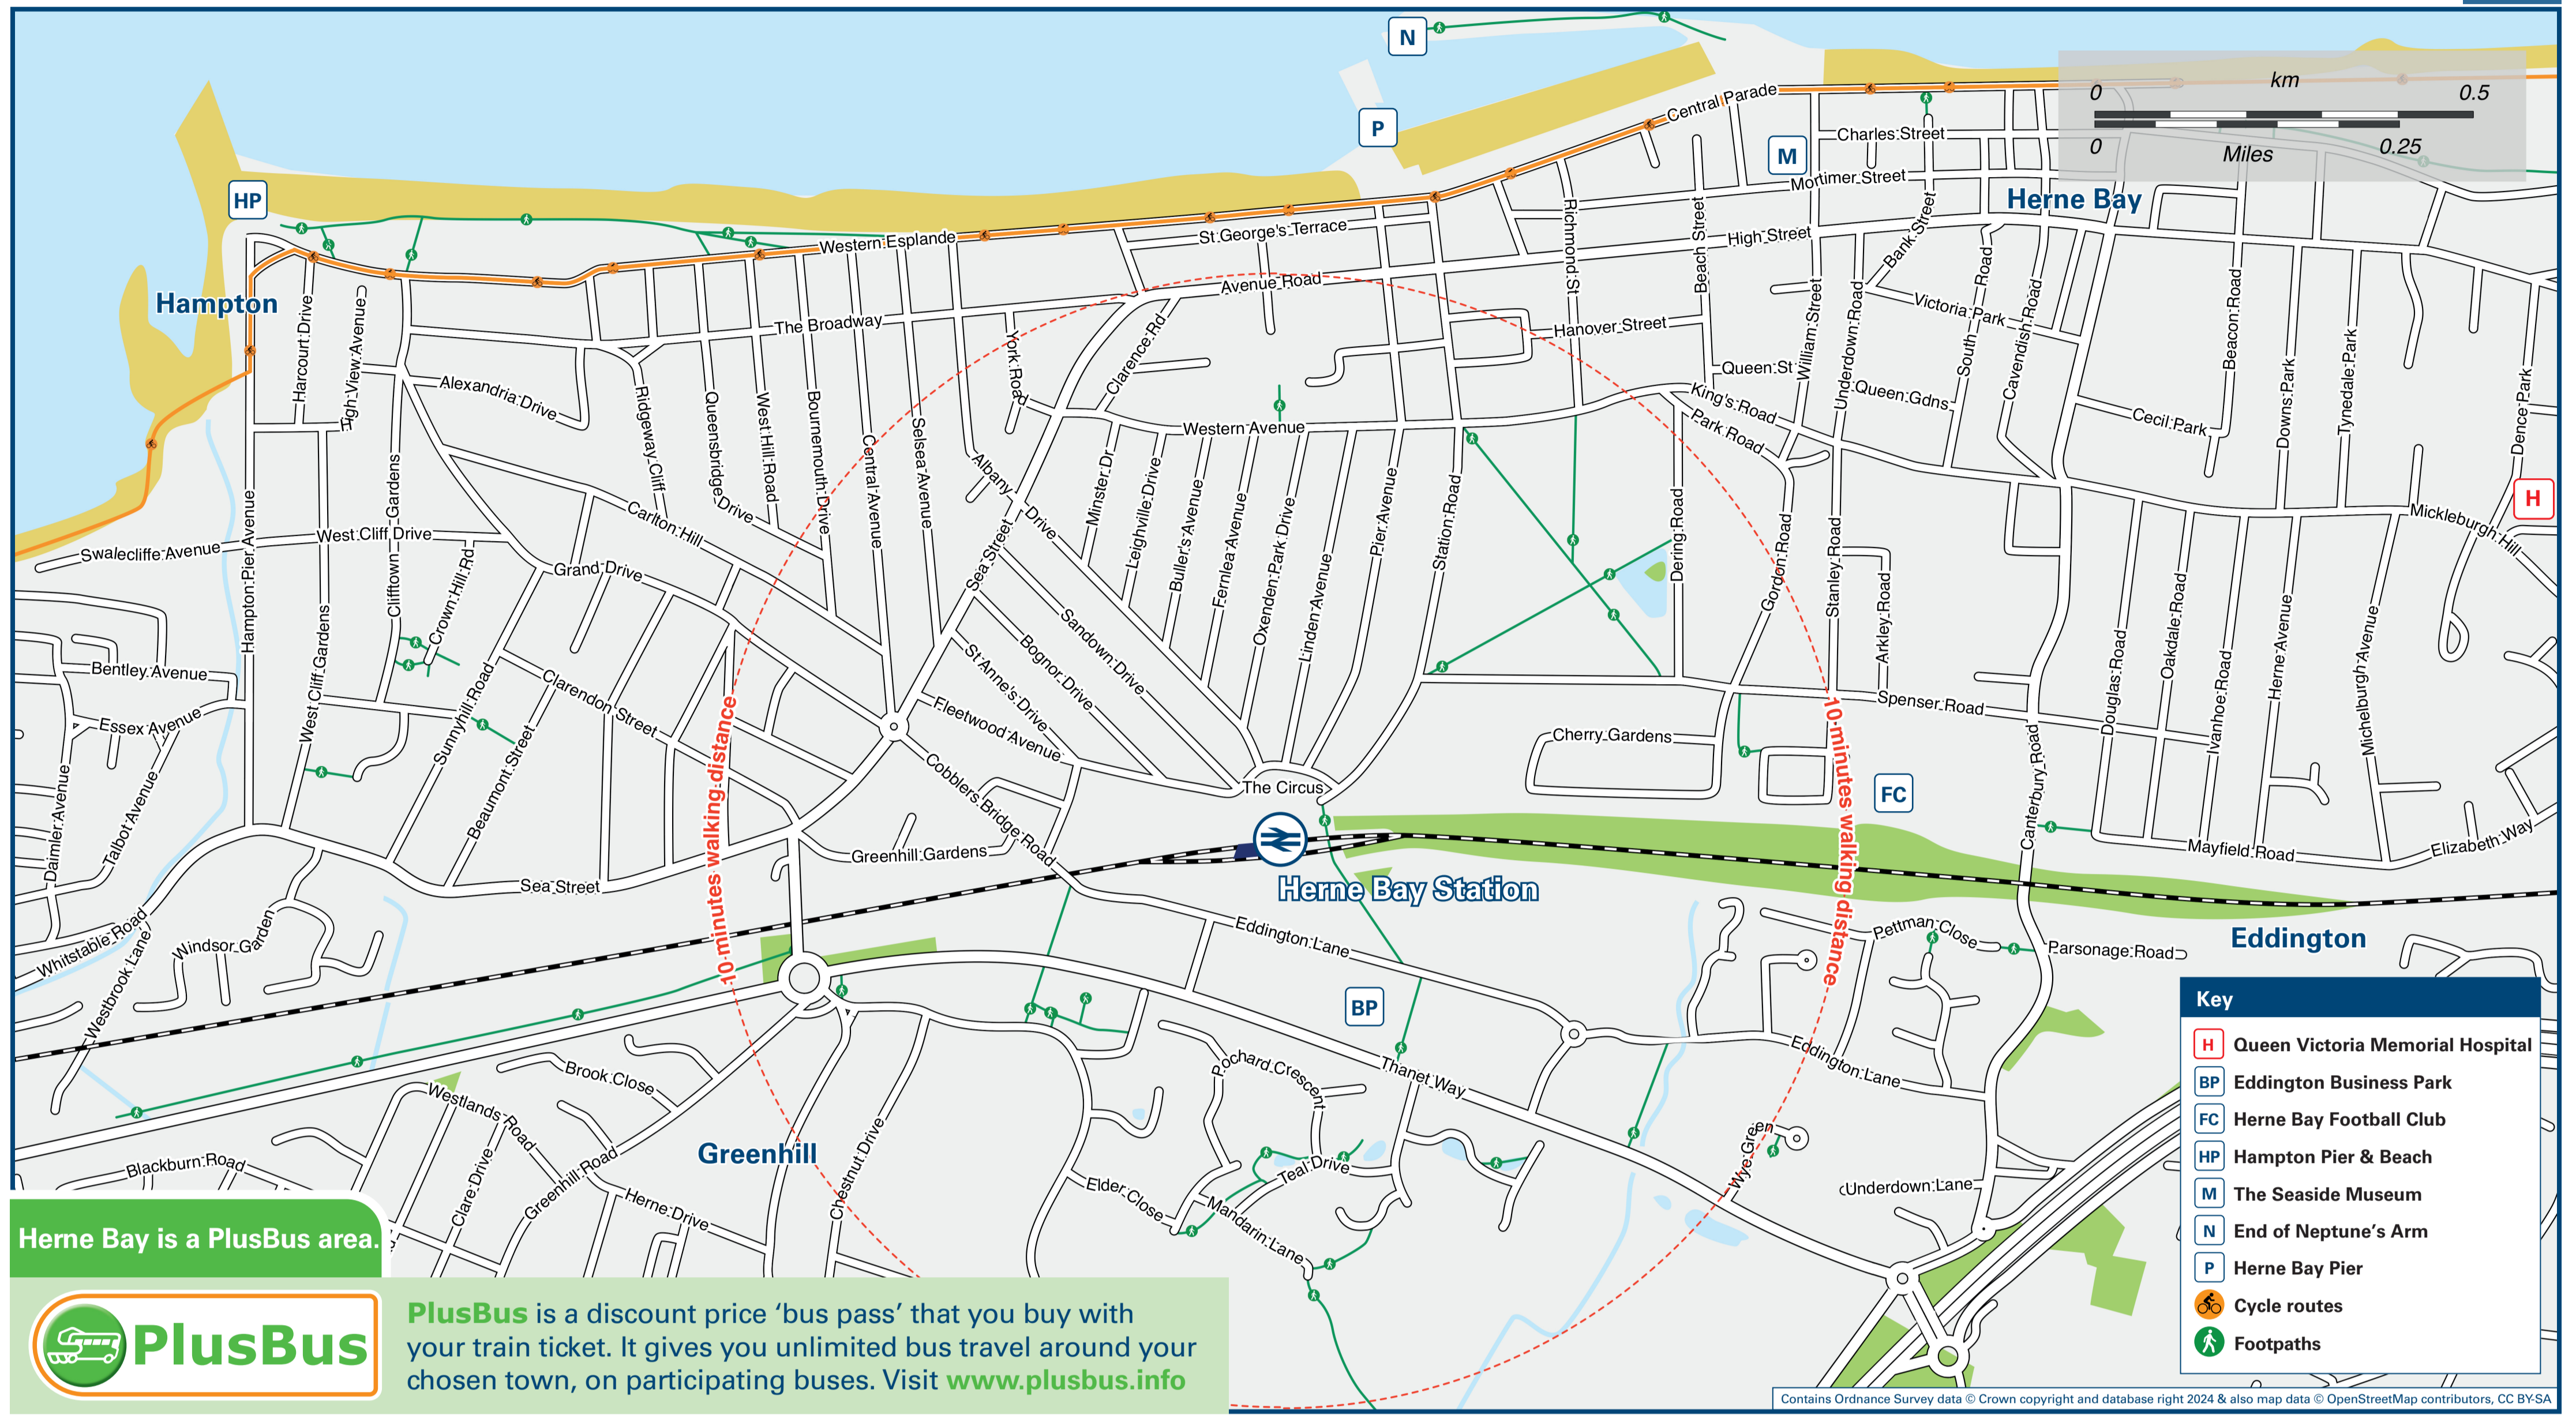

Herne Bay Station

Onward Travel Information

Local area map