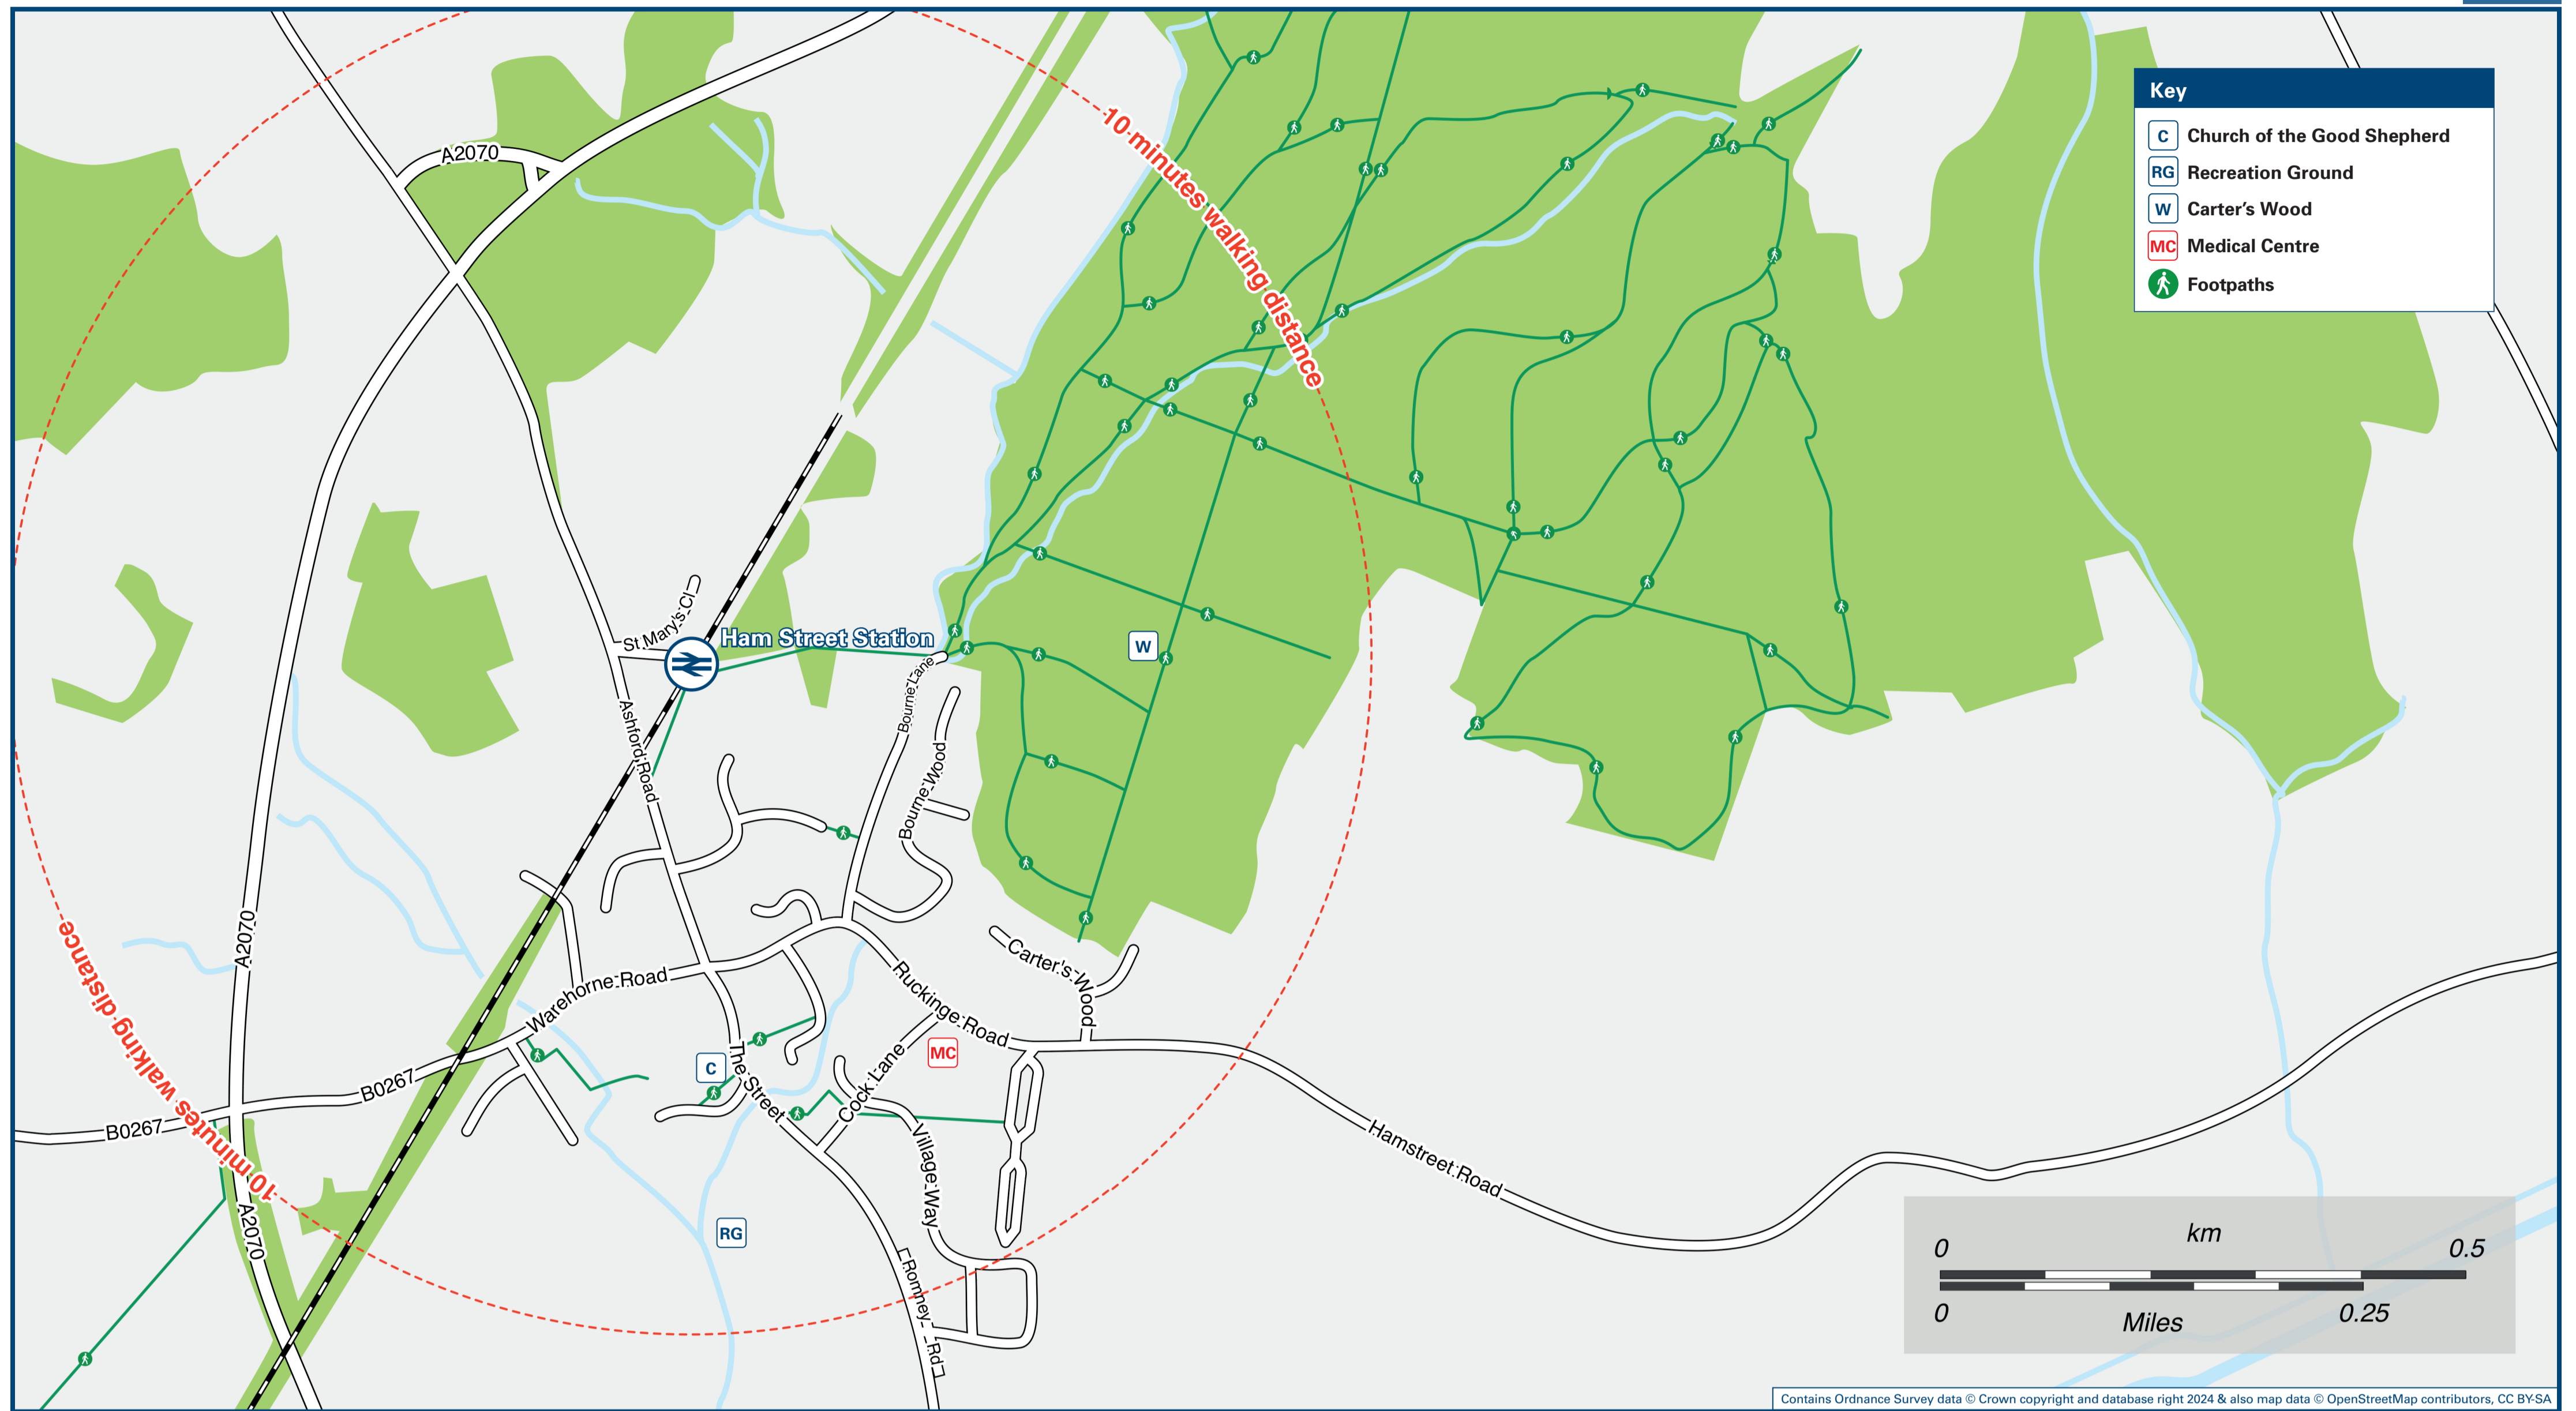

Ham Street Station

Onward Travel Information

Local area map

Buses

Rail replacement buses depart from the Ashford Road, towards Rye and Hastings from stop **A** and towards Ashford International from stop **B** on the Buses map.

Main destinations by bus

(Data correct at June 2024)

DESTINATION	BUS ROUTES	BUS STOP
Appledore	11B	A
Appledore Heath	11B	A
Ashford (ASDA / Designer Outlet)	11, 11A, 11B	B
Ashford International Station #	11, 11A, 11B	B
Ashford (Town Centre)	11, 11A, 11B	B
Bilsington	11A	A
Brenzett	11, 11B	A
Bromley Green	11, 11A, 11B	B
Brookland	11, 11B	A
Greatstone-on-Sea	11	A
Ivychurch	11B	A
Kenardington	11B	A
Kingsnorth	11, 11A, 11B	B
Lydd/Lydd Camp	11	A
Lydd-on-Sea	11	A
New Romney	11, 11A, 11B	A
Newchurch	11A	A
Old Romney	11, 11A, 11B	A
Ruckinge	11A	A
Snargate	11B	A
Snave	11	A
St Mary in the Marsh	11A	A

Notes

Bus routes 11, 11A and 11B operate Mondays to Saturdays. No service on Sundays or Bank Holidays.
 For bus times please contact Traveline on 0871 200 22 33 or contact Stagecoach South East on 0345 241 8000.
 Direct trains operate to this destination from this station.
 Alight here for the Romney, Hythe & Dymchurch Railway.
 # Most buses do not call at Ashford station itself - please alight at Beaver Road Railway Bridge stop **H** (5 minutes walk to station).