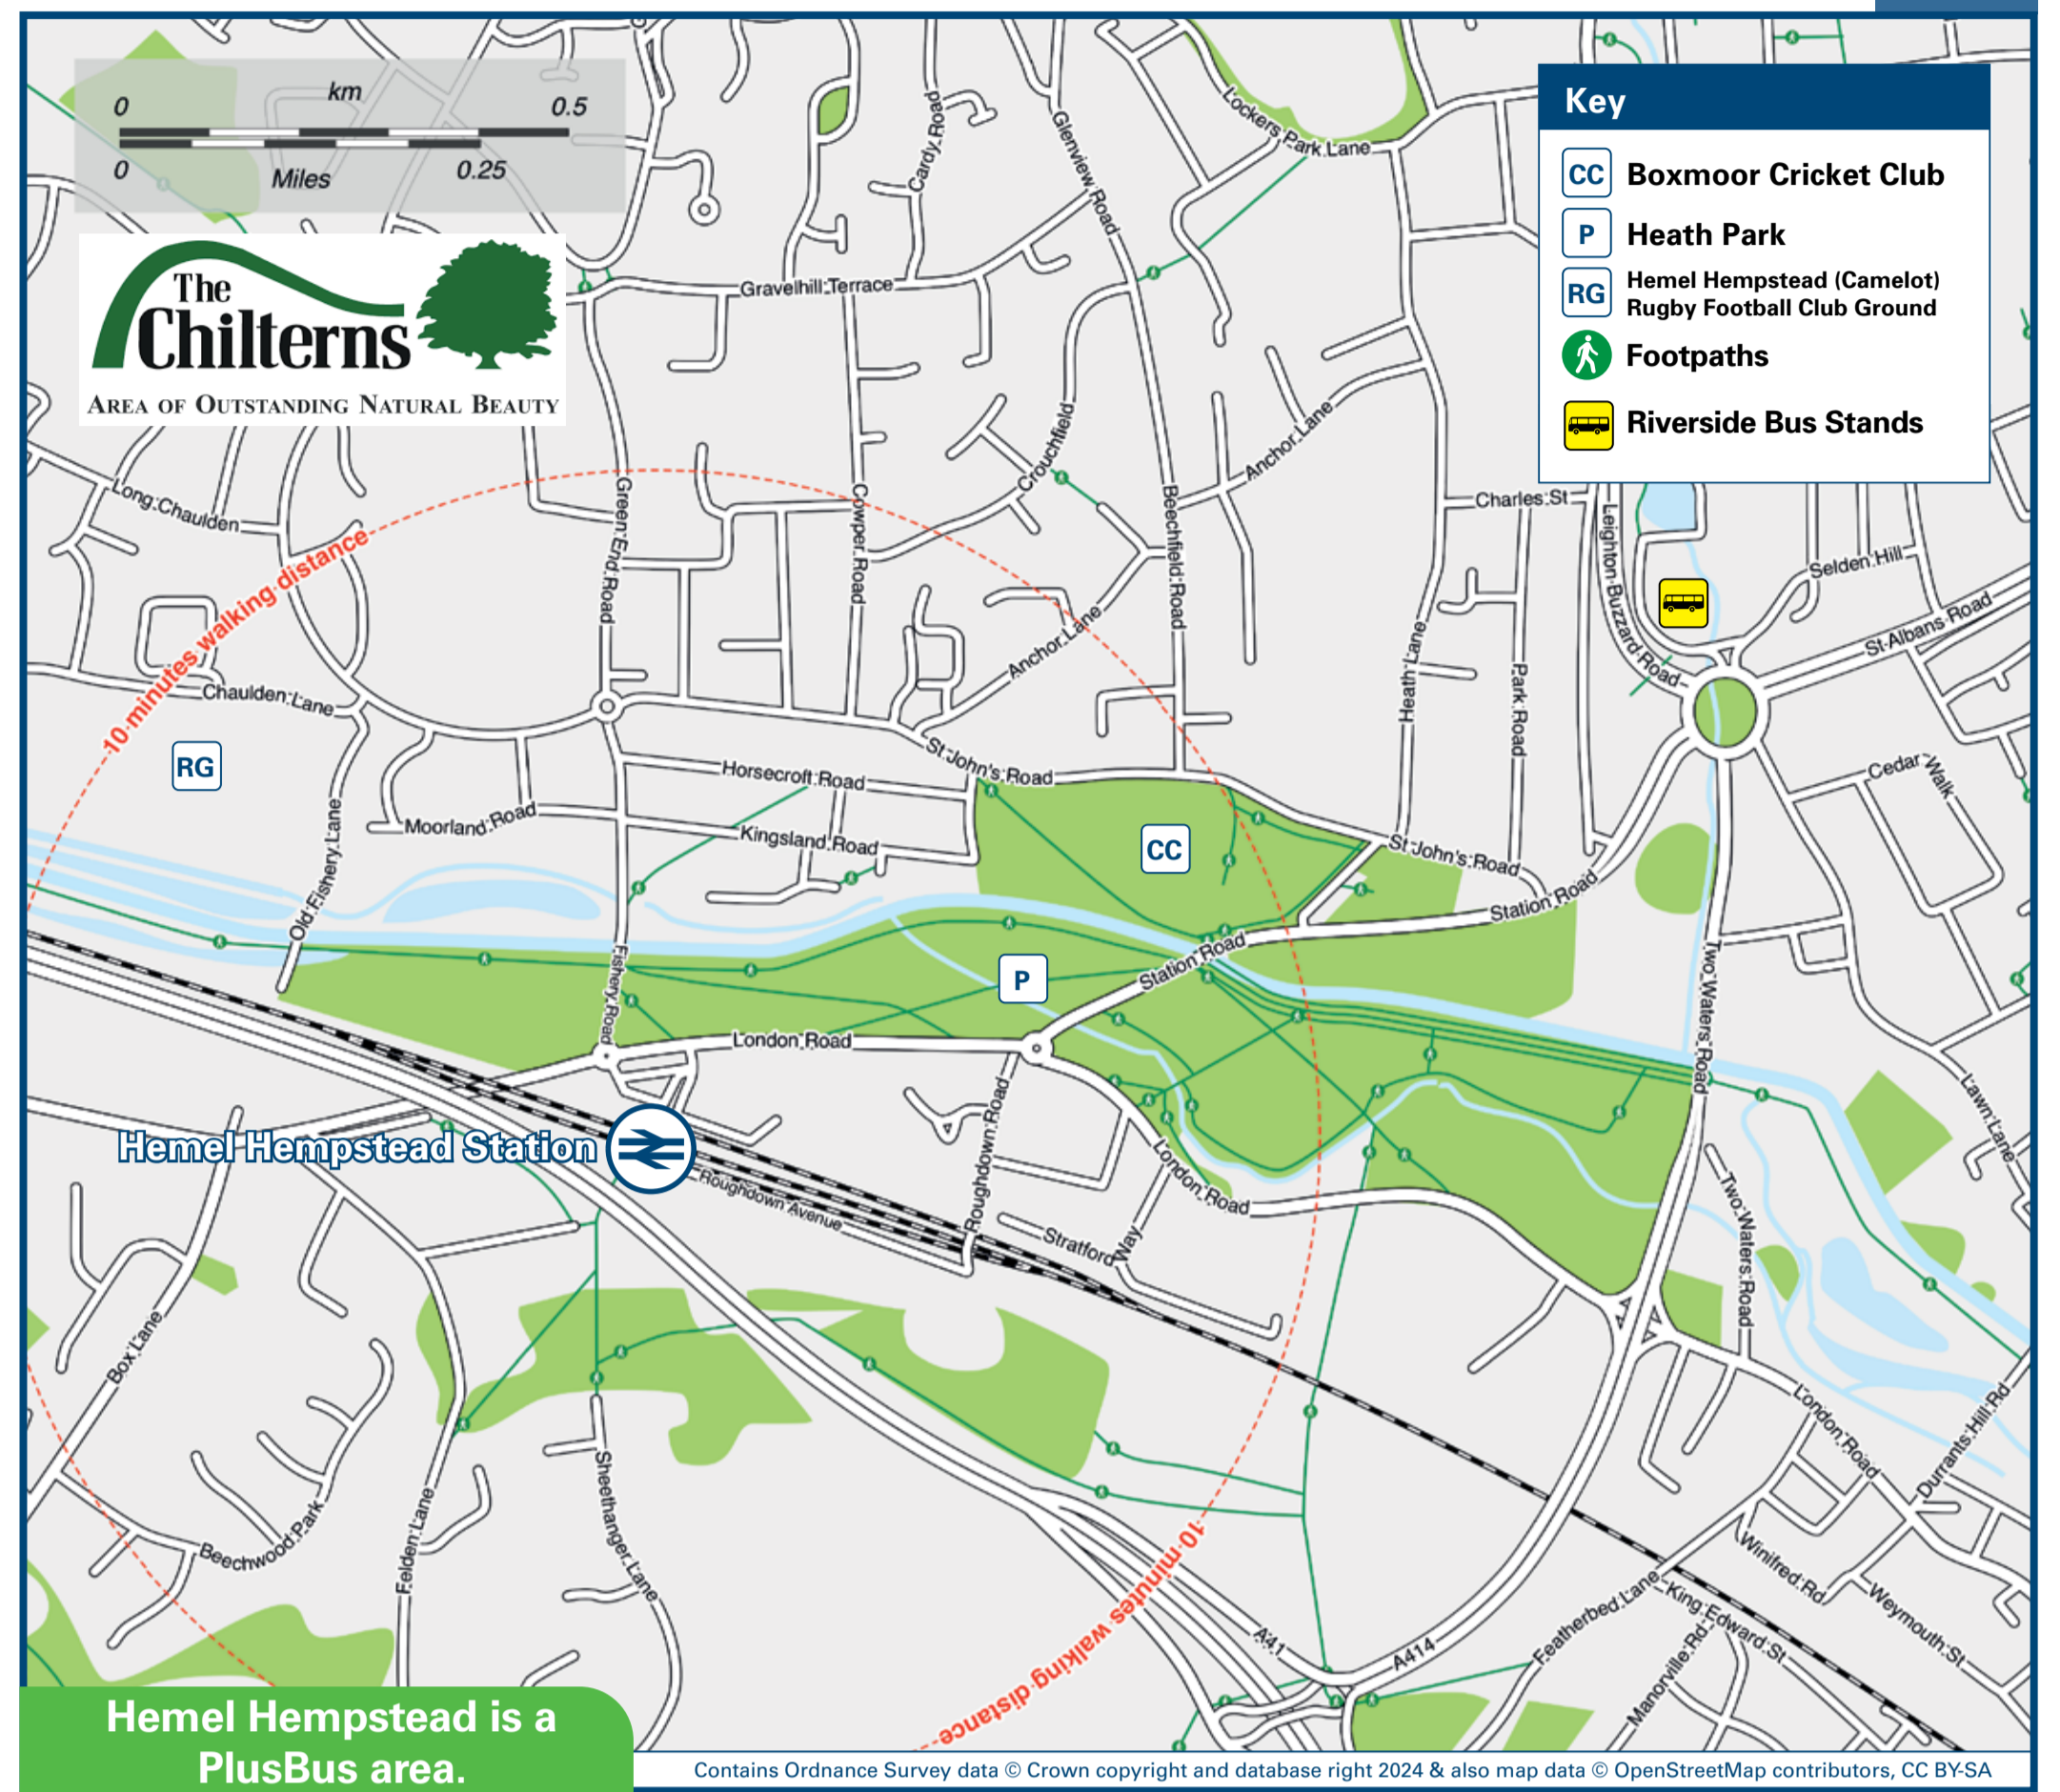

Hemel Hempstead Station

Onward Travel Information

Buses and Taxis

Rail replacement vehicles depart from public service bus stops outside the station entrance. Please check your destination before boarding.

Local area map

Hemel Hempstead is a PlusBus area.

PlusBus is a discount price 'bus pass' that you buy with your train ticket. It gives you unlimited bus travel around your chosen town, on participating buses. Visit www.plusbus.info