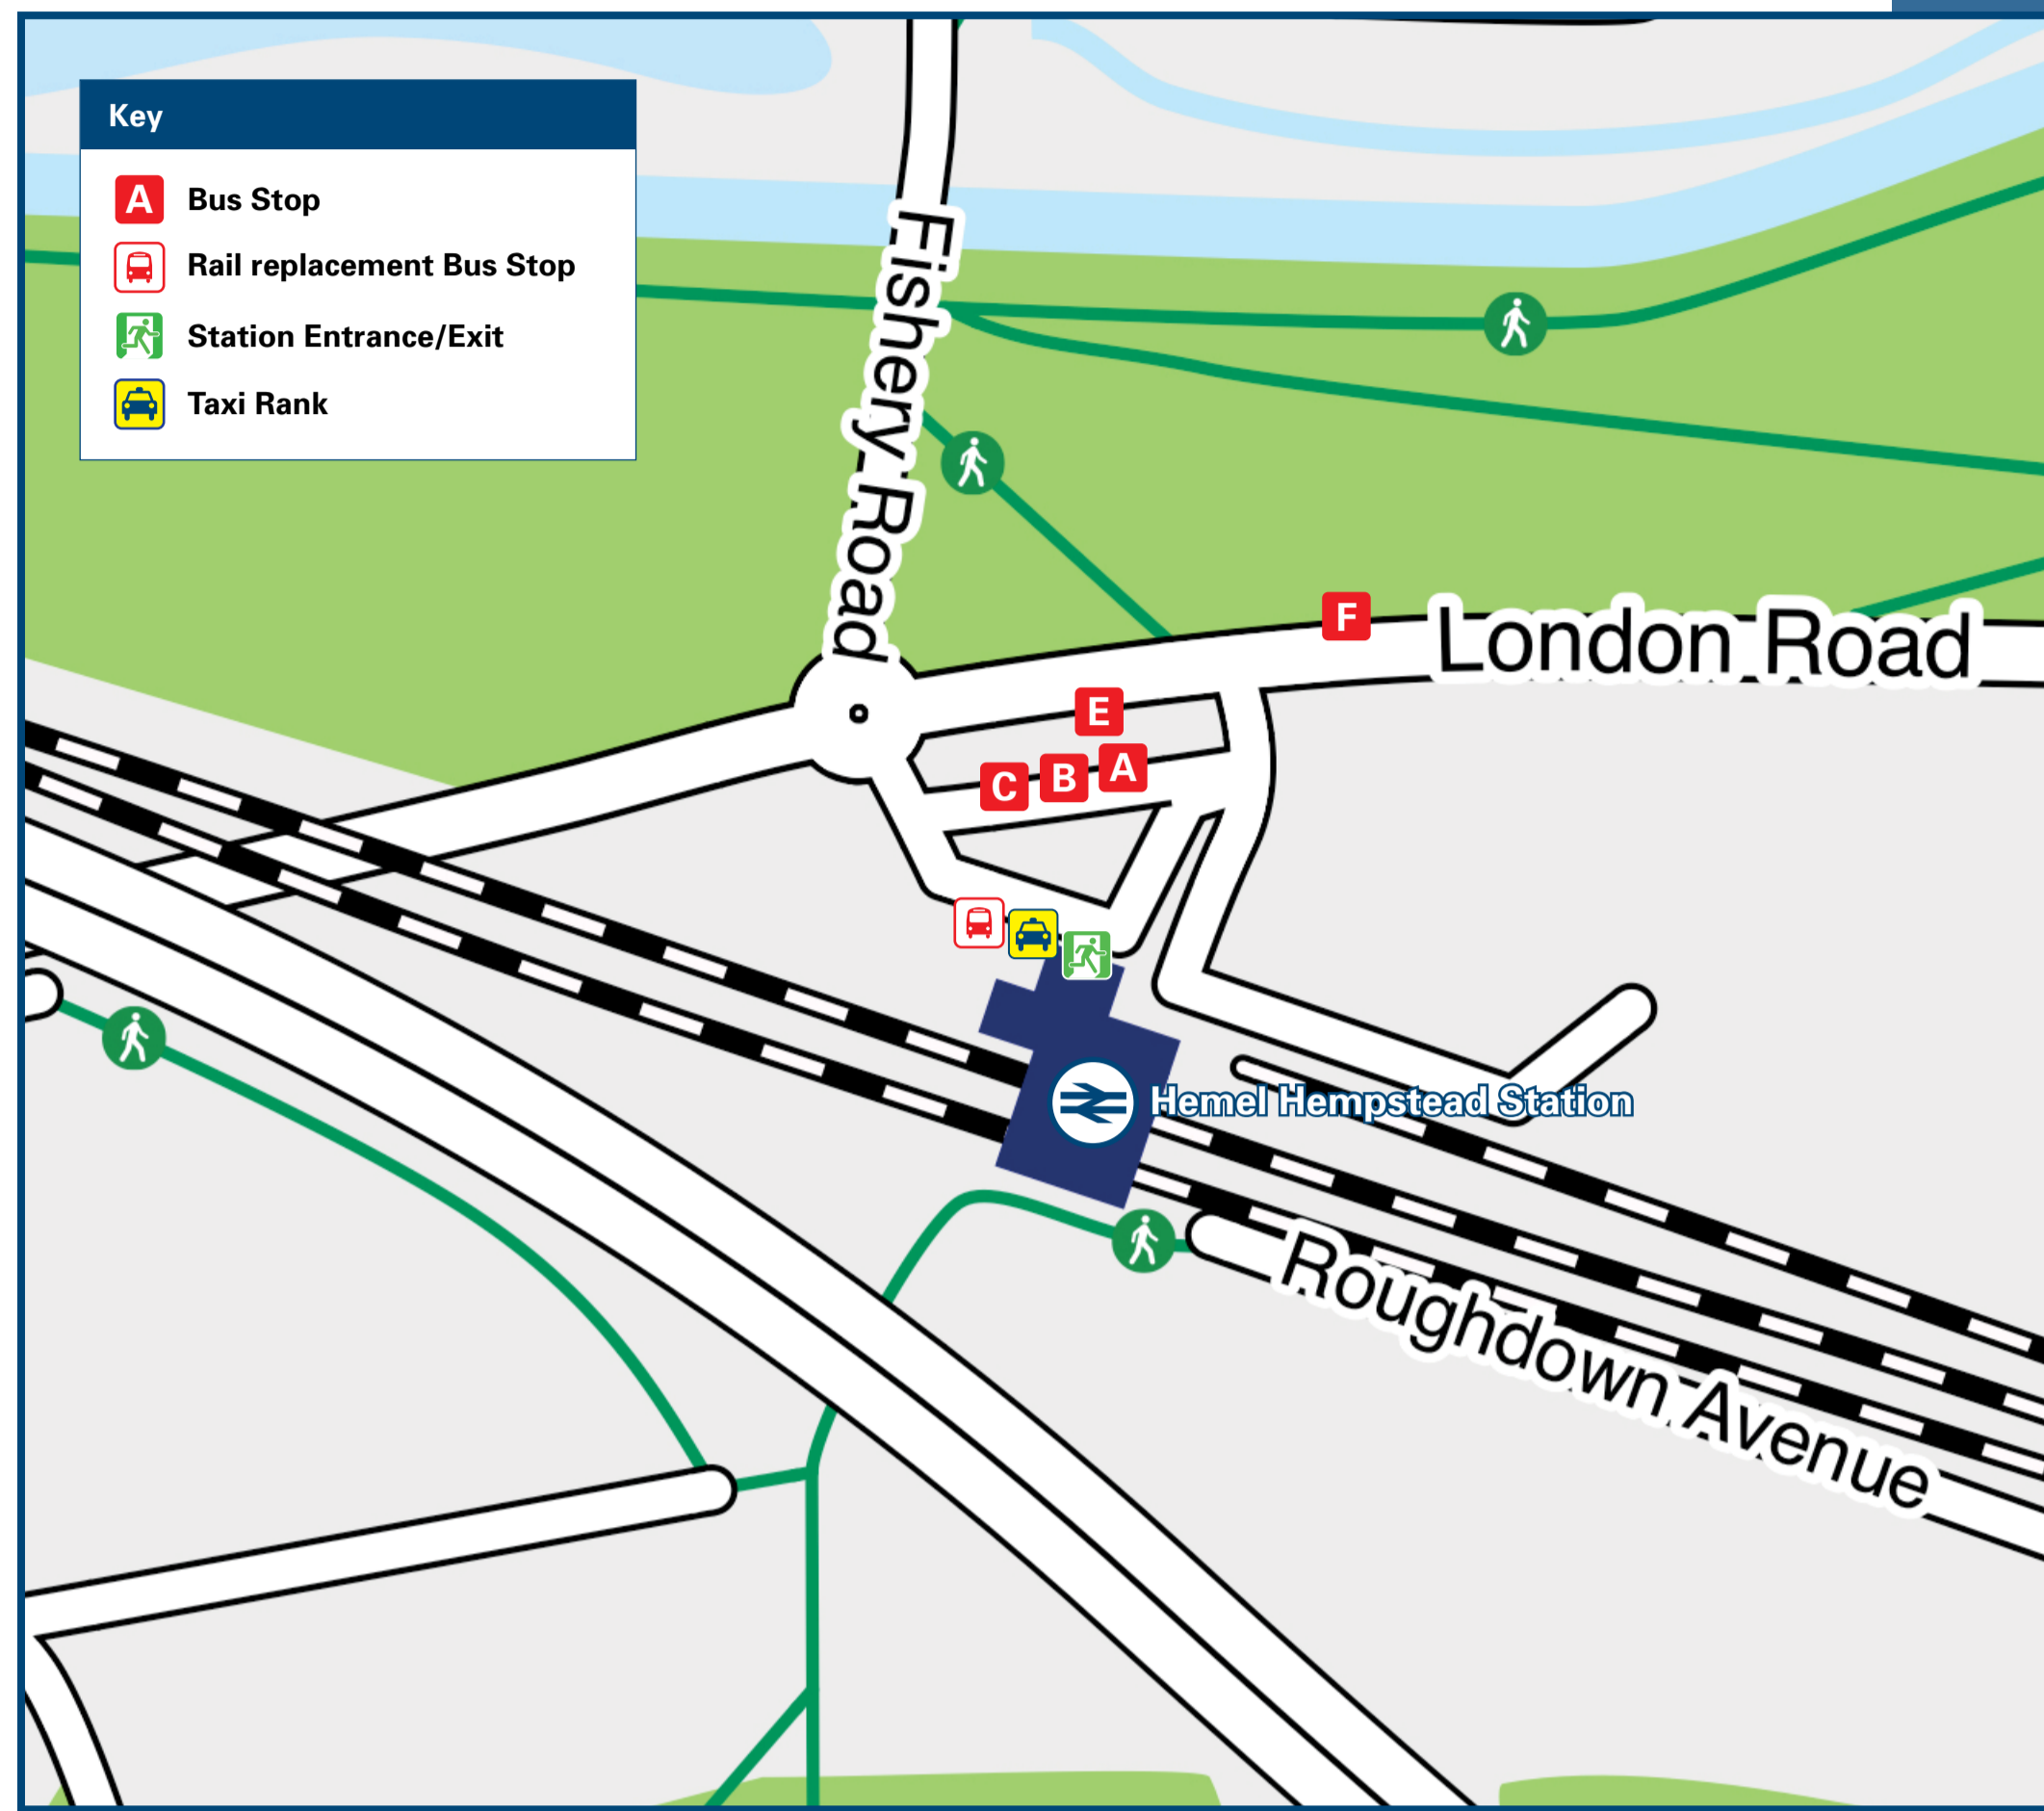

Hemel Hempstead Station

Onward Travel Information

Buses and Taxis

Rail replacement vehicles depart from public service bus stops outside the station entrance. Please check your destination before boarding.