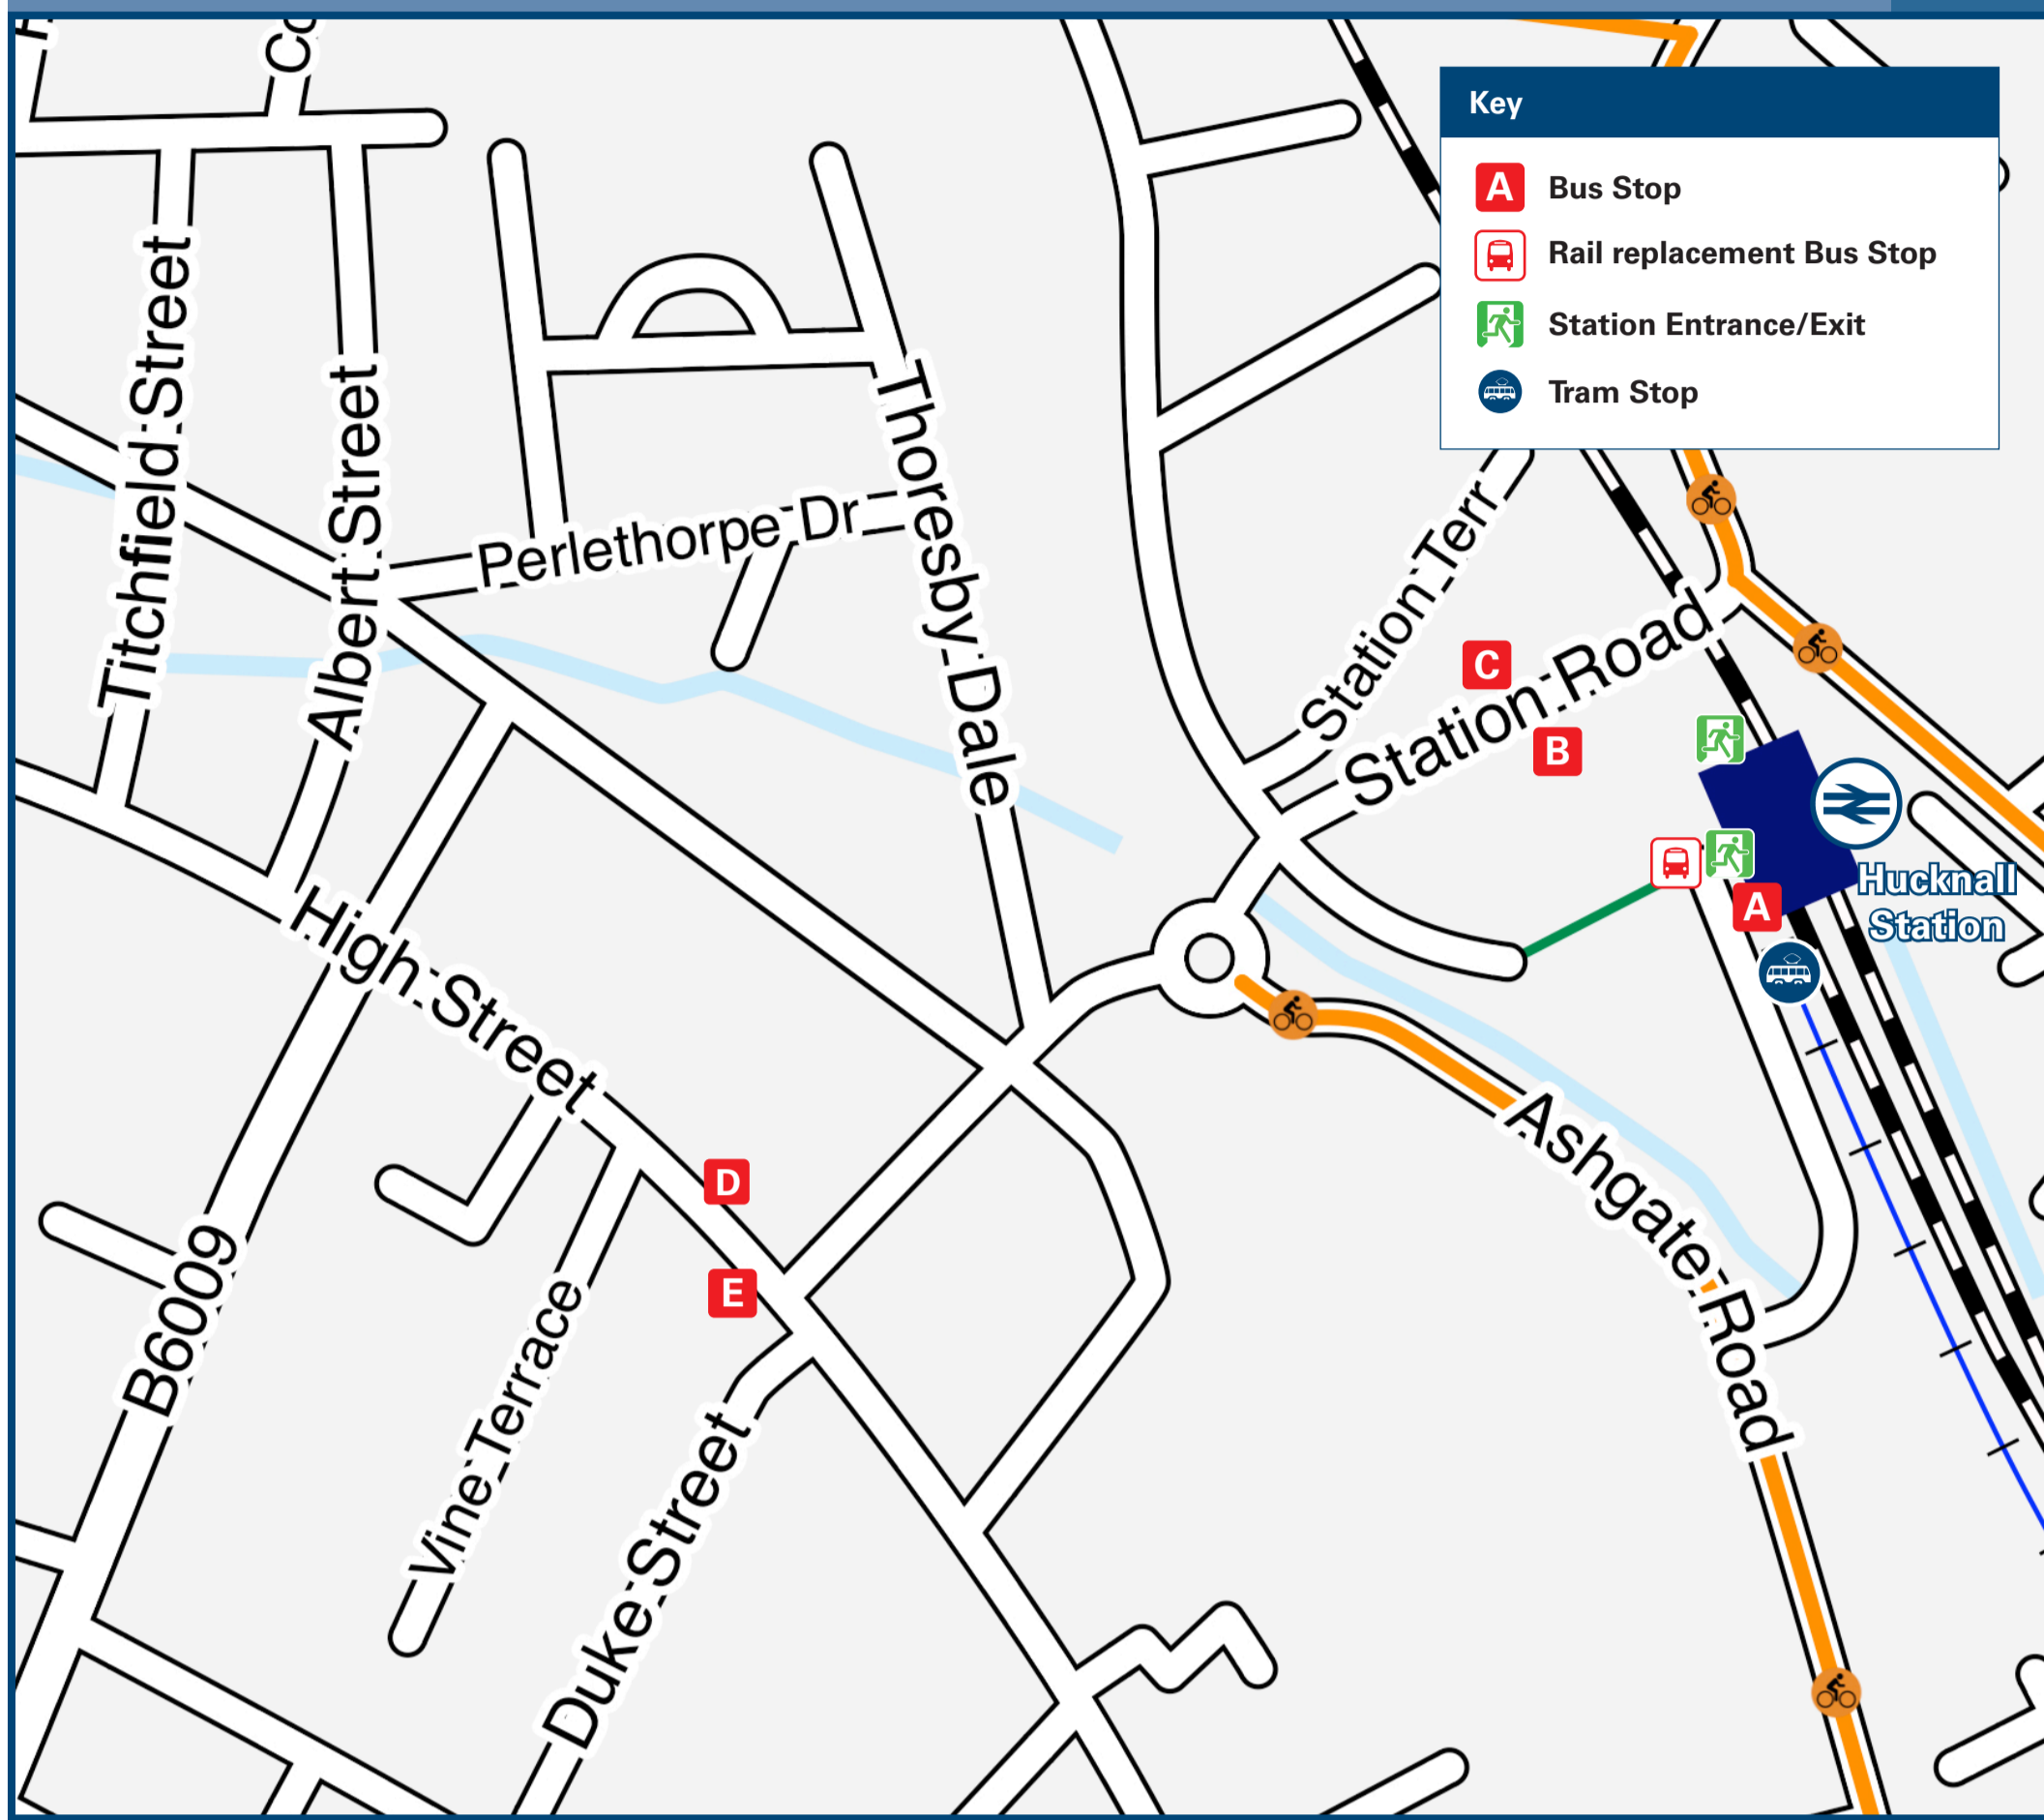

Hucknall Station

Onward Travel Information

Buses and Trams

Rail replacement buses and coaches depart from the station car park.

Local area map

Main destinations by bus and tram

(Data correct at April 2023)

DESTINATION	BUS & TRAM ROUTES	BUS & TRAM STOP
Annesley	3A, 3B, 3C	E
Annesley Woodhouse	3A	E
Basford	Tram	Tram Stop
Beeston Centre (Bus & Tram Interchange)	Tram	Tram Stop
Bestwood Village (for Country Park)	141	C
Blidworth	141	B
Bulwell	Tram	Tram Stop
Bulwell	141	C
Chilwell	Tram	Tram Stop
Eastwood	34	A
Giltbrook (Retail Park)	34	A
Heanor	34	A
Hyson Green	Tram	Tram Stop
Hucknall (Beauvale)	Connect	A
Hucknall (Broomhill Road)	Connect	A
Hucknall (Harrier Park / Lovesey Avenue)	34	A
Hucknall (Polperro Way)	Connect	A
Hucknall (Ruffs Estate)	Connect	A
Hucknall (Vaughan Estate)	35	A
Hucknall (Vaughan Estate)	35, 141	C

DESTINATION	BUS & TRAM ROUTES	BUS & TRAM STOP
Hucknall (Westville / Watnall Road)	34	A
Hucknall Town Football Club (Watnall Road)	34, Connect	A
Ilkeston	34	A
Kimberley	34	A
Kirkby-in-Ashfield	3A, 3B, 3C	E
Langley Mill	34	A
Linby	141	B
Mansfield	3A, 3B, 3C	E
Mansfield	141	B
Marlpool	34	A
Moor Bridge	Tram	Tram Stop
Newstead Village	3A	E
Newstead Village	Tram	Tram Stop
Nottingham (City Centre)	3A, 3B, 3C	D
Nottingham (City Centre)	141	C
Nottingham (City Hospital)	3A, 3B, 3C	D
Nottingham (City Hospital)	141	C
Nottingham Trent University	Tram	Tram Stop
Nottingham University (Main Campus)	Tram	Tram Stop

DESTINATION	BUS & TRAM ROUTES	BUS & TRAM STOP
Papplewick	141	C
Queens Medical Centre	Tram	Tram Stop
Rainworth	141	B
Ravenshead	141	B
Sherwood Business Park	3B, 3C	E
Sherwood Business Park	141	B
Sutton-in-Ashfield	3A, 3B, 3C	E
Toton Lane (Park & Ride/ Tram Terminal)	Tram	Tram Stop
Watnall	34	A
Wighay	3A, 3B, 3C	E
Wighay	141	B