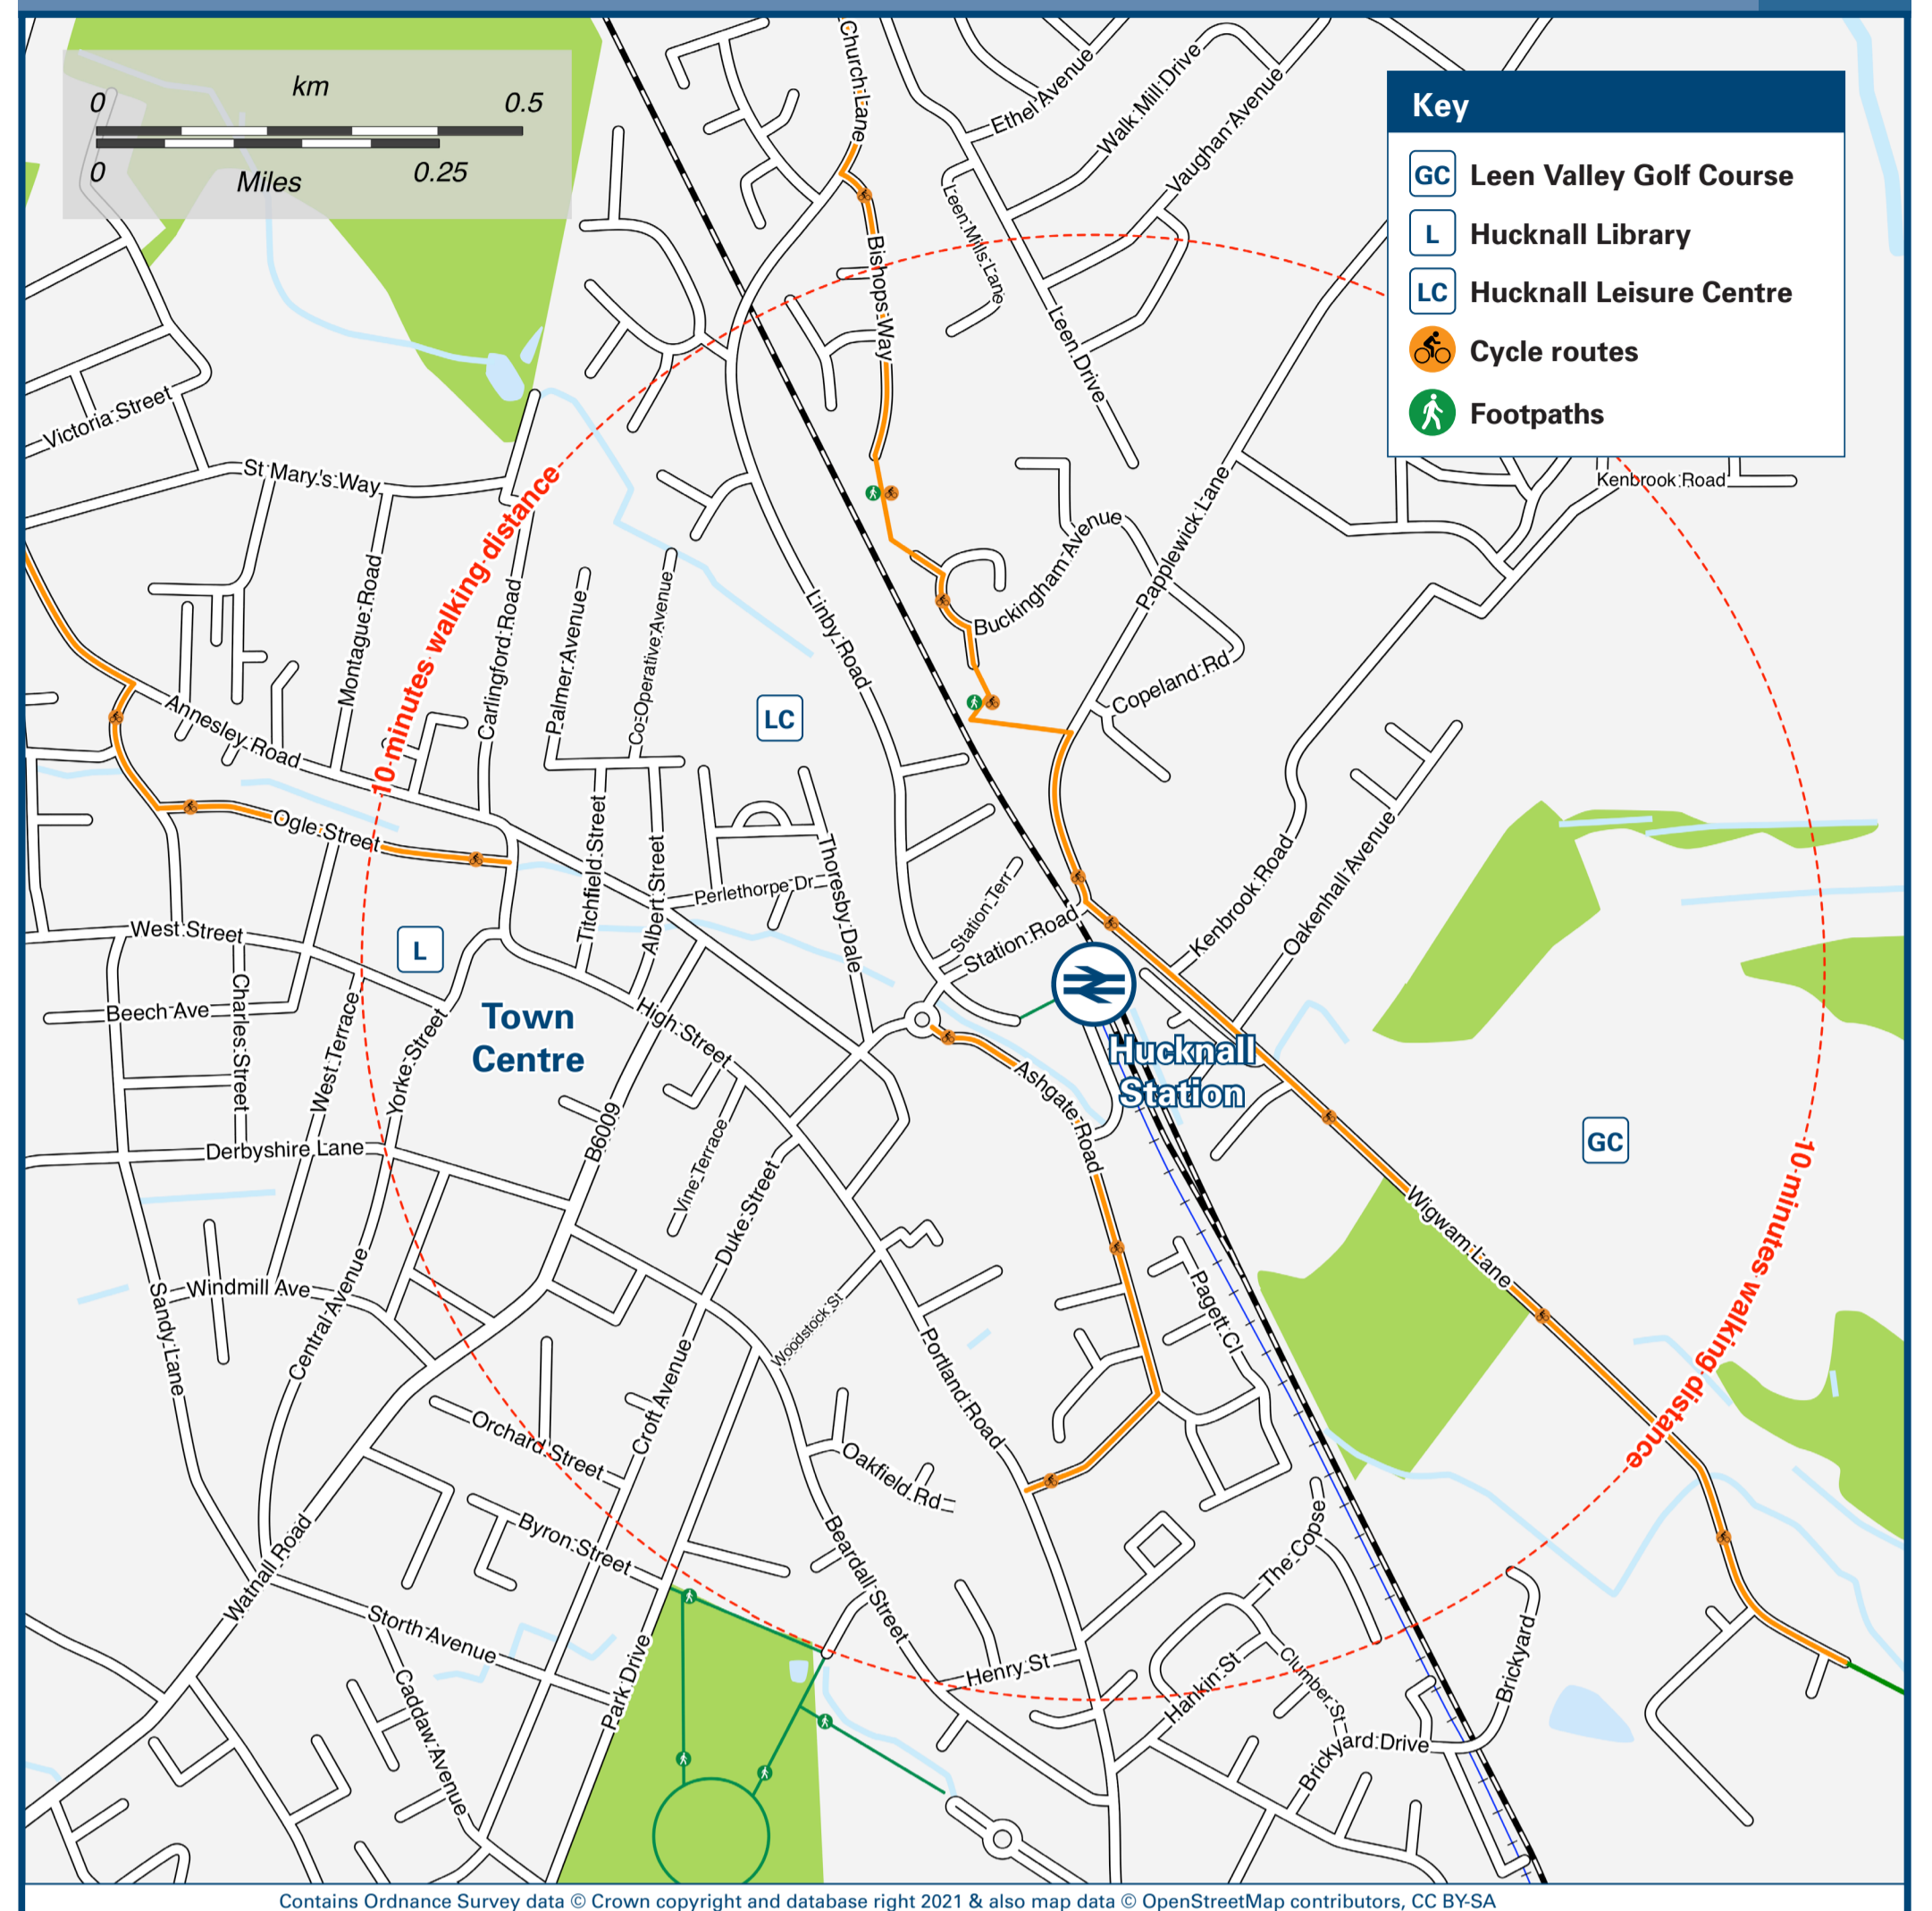

Hucknall Station

Onward Travel Information

Buses and Trams

Rail replacement buses and coaches depart from the station car park.

Local area map

Main destinations by bus and tram

(Data correct at April 2023)

DESTINATION	BUS & TRAM ROUTES	BUS & TRAM STOP
Annesley	3A, 3B, 3C	E
Annesley Woodhouse	3A	E
Basford	Tram	Tram Stop
Beeston Centre (Bus & Tram Interchange)	Tram	Tram Stop
Bestwood Village (for Country Park)	141	C
Blidworth	141	B
Bulwell	Tram	Tram Stop
Bulwell	141	C
Chilwell	Tram	Tram Stop
Eastwood	34	A
Giltbrook (Retail Park)	34	A
Heanor	34	A
Hyson Green	Tram	Tram Stop
Hucknall (Beauvale)	Connect	A
Hucknall (Broomhill Road)	Connect	A
Hucknall (Harrier Park / Lovesey Avenue)	34	A
Hucknall (Polperro Way)	Connect	A
Hucknall (Ruffs Estate)	Connect	A
Hucknall (Vaughan Estate)	35	A
Hucknall (Vaughan Estate)	35, 141	C

DESTINATION	BUS & TRAM ROUTES	BUS & TRAM STOP
Hucknall (Westville / Watnall Road)	34	A
Hucknall Town Football Club (Watnall Road)	34, Connect	A
Ilkeston	34	A
Kimberley	34	A
Kirkby-in-Ashfield	3A, 3B, 3C	E
Langley Mill	34	A
Linby	141	B
Mansfield	3A, 3B, 3C	E
Mansfield	141	B
Marlpool	34	A
Moor Bridge	Tram	Tram Stop
Newstead Village	3A	E
Newstead Village	Tram	Tram Stop
Nottingham (City Centre)	3A, 3B, 3C	D
Nottingham (City Centre)	141	C
Nottingham (City Hospital)	3A, 3B, 3C	D
Nottingham (City Hospital)	141	C
Nottingham Trent University	Tram	Tram Stop
Nottingham University (Main Campus)	Tram	Tram Stop

DESTINATION	BUS & TRAM ROUTES	BUS & TRAM STOP
Papplewick	141	C
Queens Medical Centre	Tram	Tram Stop
Rainworth	141	B
Ravenshead	141	B
Sherwood Business Park	3B, 3C	E
Sherwood Business Park	141	B
Sutton-in-Ashfield	3A, 3B, 3C	E
Toton Lane (Park & Ride/ Tram Terminal)	Tram	Tram Stop
Watnall	34	A
Wighay	3A, 3B, 3C	E
Wighay	141	B