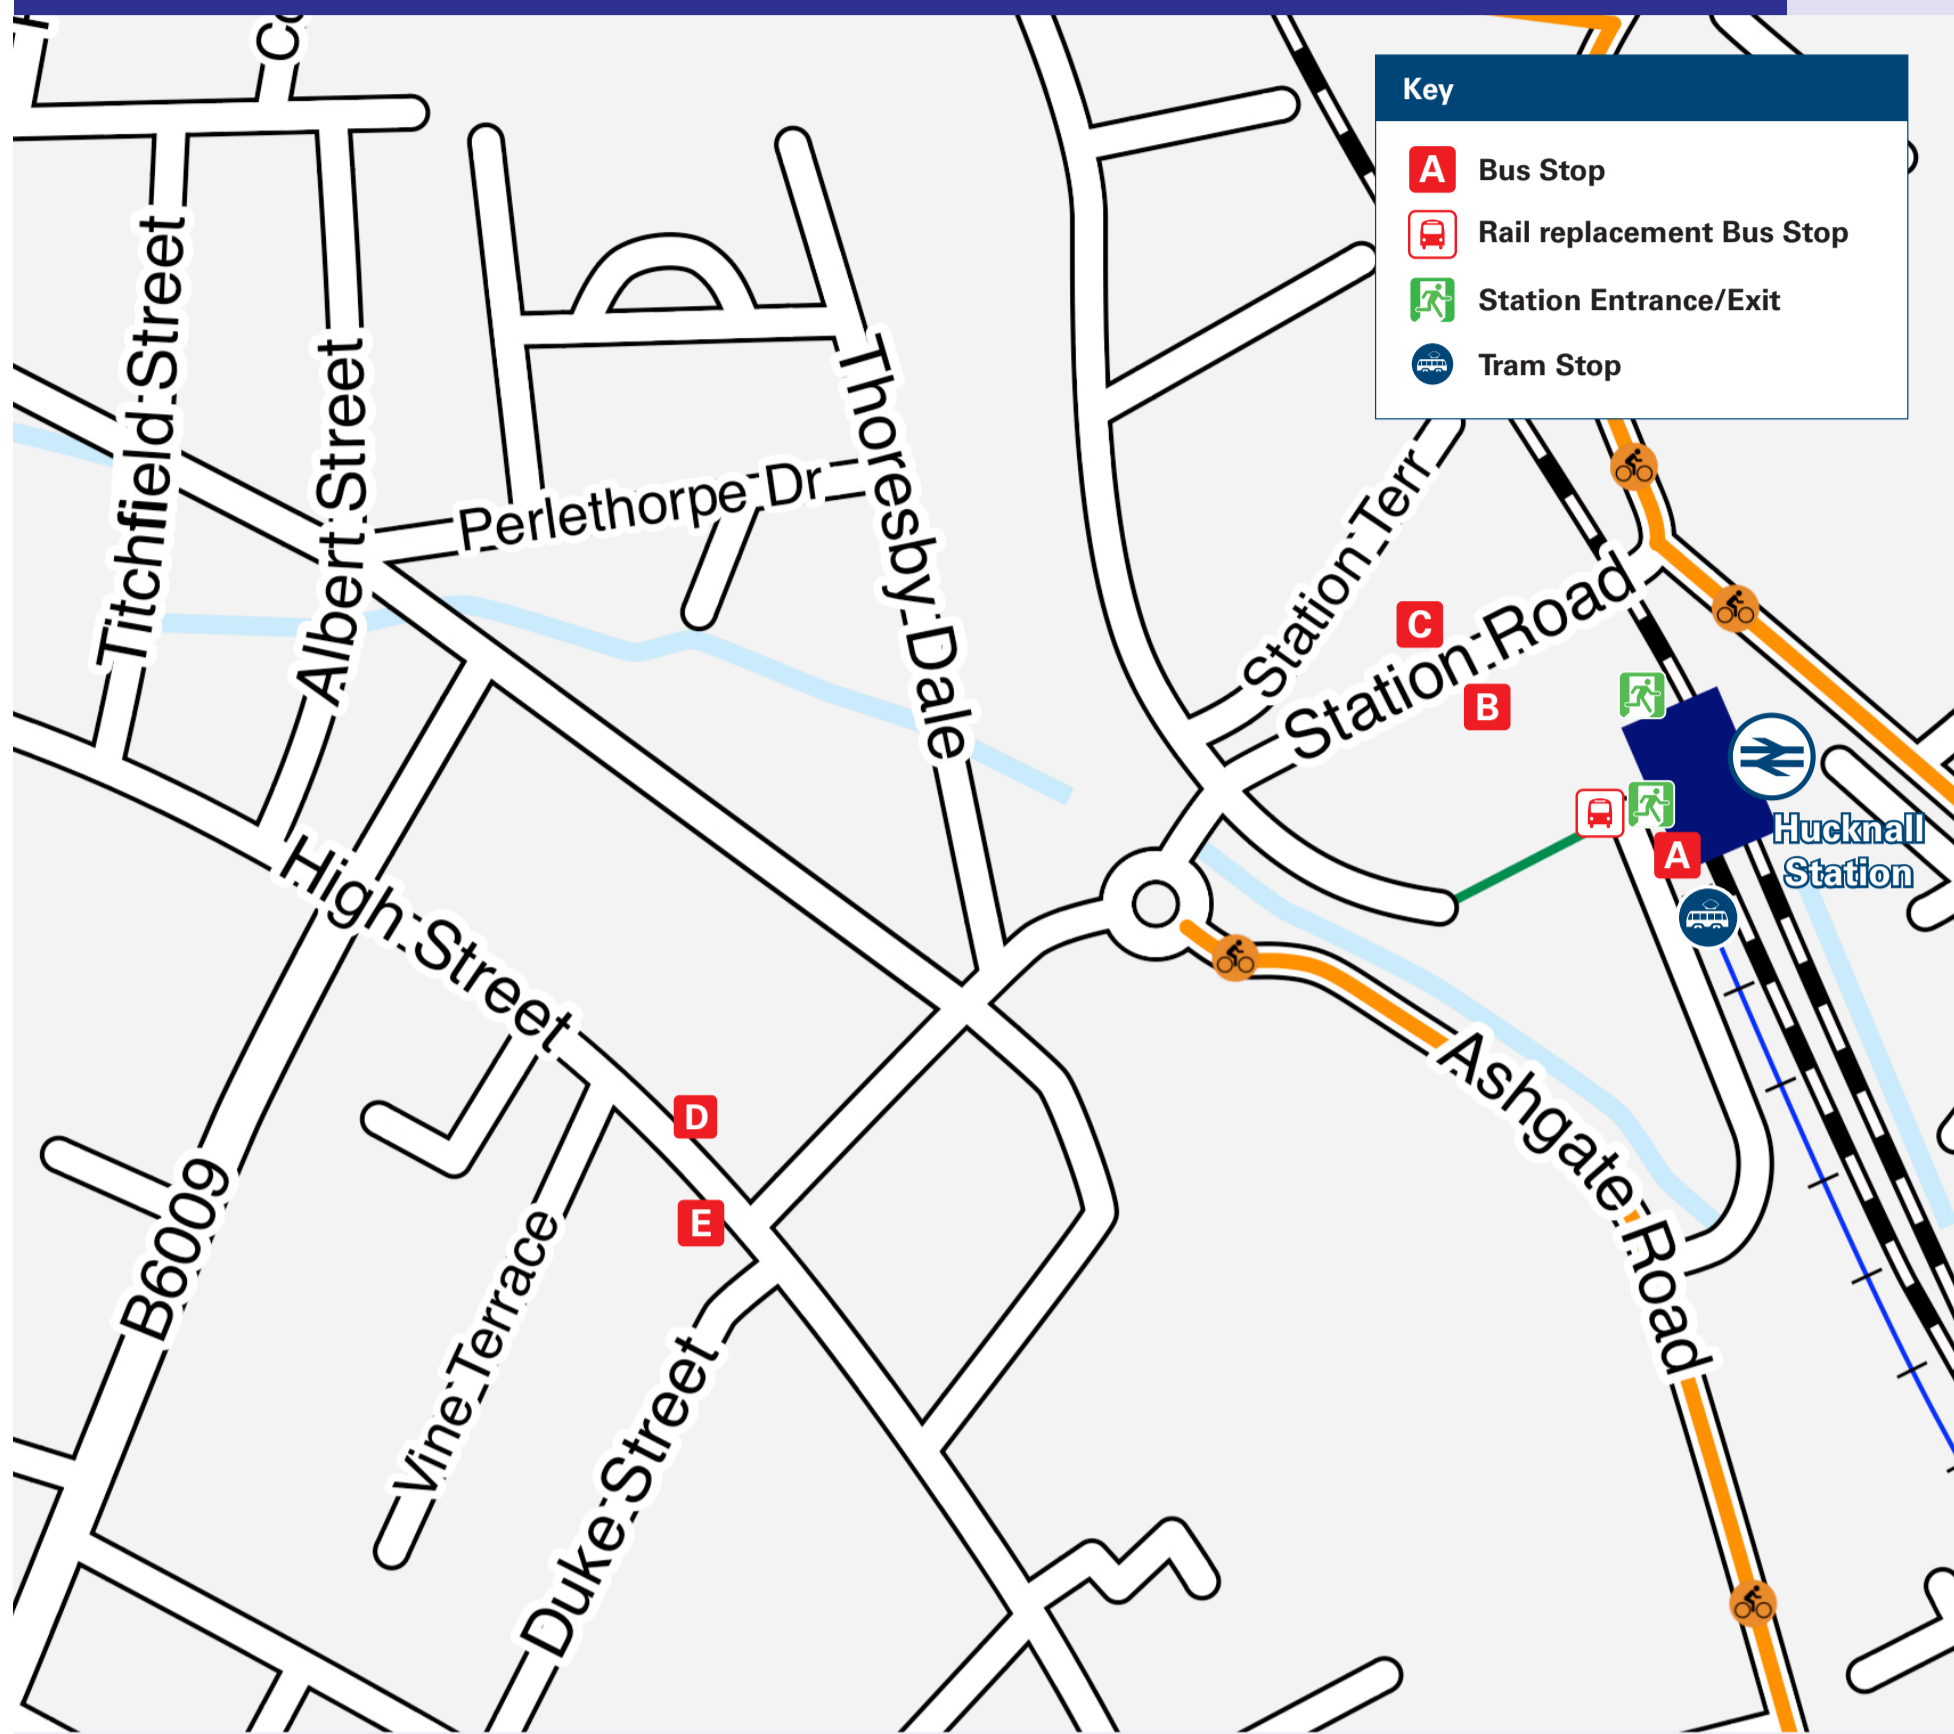

Onward Travel Information

Hucknall Station

Buses and Trams

Rail replacement buses and coaches depart at the station car park.

Local area map

Main destinations by bus

(Data correct at April 2026)

DESTINATION	BUS ROUTES	BUS STOP	DESTINATION	BUS ROUTES	BUS STOP	DESTINATION	BUS ROUTES	BUS STOP
Annesley	3A, 3B, 3C	E	Hucknall Town Football Club (Watnall Road)	34, Connect	A	Rainworth	141	B
Annesley Woodhouse	3A	E	Ilkeston	34	A	Ravenshead	141	B
Basford	Tram	Tram Stop	Kimberley	34	A	Sherwood Business Park	3B, 3C	E
Beeston Centre (Bus & Tram Interchange)	Tram	Tram Stop	Kirkby-in-Ashfield	3A, 3B, 3C	E	Sutton-in-Ashfield	141	B
Bestwood Village (for Country Park)	141	C	Langley Mill	34	A		3A, 3B, 3C	E
Blidworth	141	B	Linby	141	B	Toton Lane (Park & Ride/ Tram Terminal)	Tram	Tram Stop
Bulwell	Tram	Tram Stop	Mansfield	3A, 3B, 3C	E	Watnall	34	A
	141	C	Marlpool	141	B	Wighay	3A, 3B, 3C	E
Chilwell	Tram	Tram Stop	Moor Bridge	34	A		141	B
Eastwood	34	A	Newstead Village	3A	E			
Giltbrook (Retail Park)	34	A	Nottingham (City Centre)	Tram	Tram Stop			
Heanor	34	A		3A, 3B, 3C	D			
Hyson Green	Tram	Tram Stop		141	C			
Hucknall (Beauvale)	Connect	A	Nottingham (City Hospital)	3A, 3B, 3C	D			
Hucknall (Broomhill Road)	Connect	A		141	C			
Hucknall (Polperro Way)	Connect	A	Nottingham Trent University	Tram	Tram Stop			
Hucknall (Ruffs Estate)	34, Connect	A	Nottingham University (Main Campus)	Tram	Tram Stop			
Hucknall (Vaughan Estate)	35	A	Papplewick	141	C			
	35, 141	C	Queens Medical Centre	Tram	Tram Stop			
Hucknall (Westville / Watnall Road)	34	A						