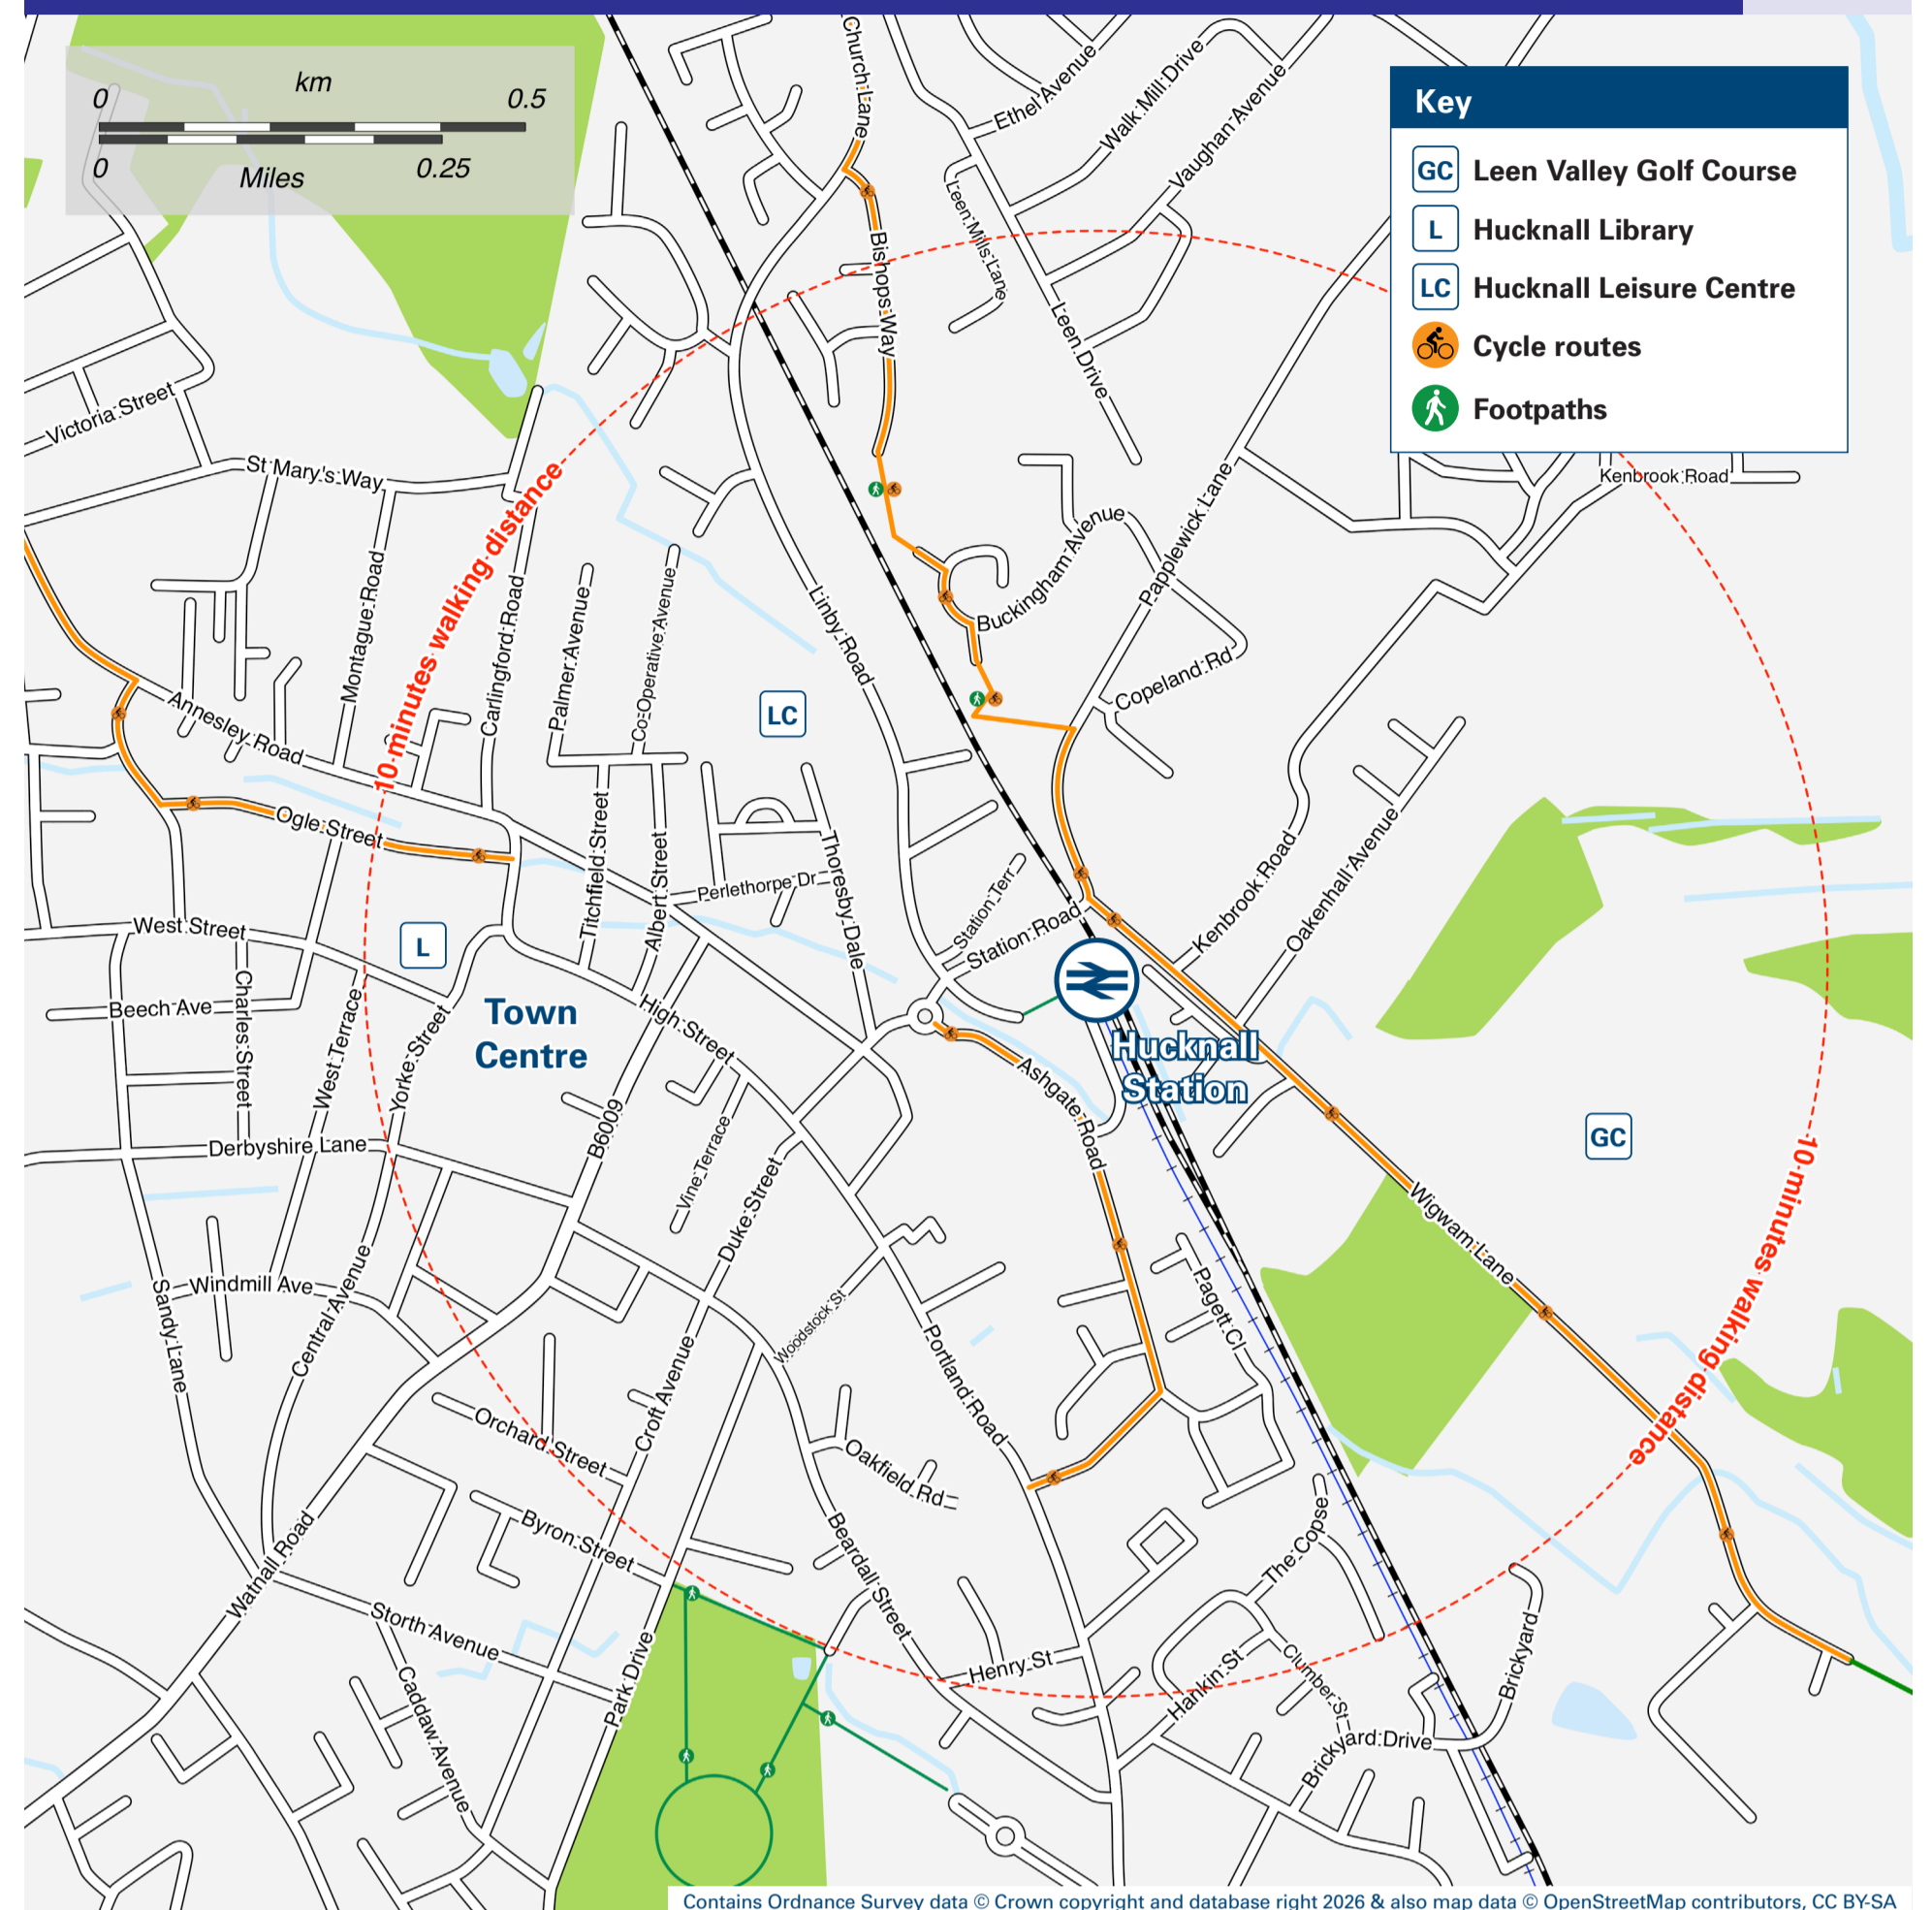

Onward Travel Information

Hucknall Station

Buses and Trams

Rail replacement buses and coaches depart at the station car park.

Local area map

Main destinations by bus

(Data correct at April 2026)

DESTINATION	BUS ROUTES	BUS STOP	DESTINATION	BUS ROUTES	BUS STOP	DESTINATION	BUS ROUTES	BUS STOP
Annesley	3A, 3B, 3C	E	Hucknall Town Football Club (Watnall Road)	34, Connect	A	Rainworth	141	B
Annesley Woodhouse	3A	E	Ilkeston	34	A	Ravenshead	141	B
Basford	Tram	Tram Stop	Kimberley	34	A	Sherwood Business Park	3B, 3C	E
Beeston Centre (Bus & Tram Interchange)	Tram	Tram Stop	Kirkby-in-Ashfield	3A, 3B, 3C	E	Sutton-in-Ashfield	141	B
Bestwood Village (for Country Park)	141	C	Langley Mill	34	A		3A, 3B, 3C	E
Blidworth	141	B	Linby	141	B	Toton Lane (Park & Ride/ Tram Terminal)	Tram	Tram Stop
Bulwell	Tram	Tram Stop	Mansfield	3A, 3B, 3C	E	Watnall	34	A
	141	C	Marlpool	141	B	Wighay	3A, 3B, 3C	E
Chilwell	Tram	Tram Stop	Moor Bridge	34	A		141	B
Eastwood	34	A	Newstead Village	3A	E			
Giltbrook (Retail Park)	34	A	Nottingham (City Centre)	Tram	Tram Stop			
Heanor	34	A		3A, 3B, 3C	D			
Hyson Green	Tram	Tram Stop		141	C			
Hucknall (Beauvale)	Connect	A	Nottingham (City Hospital)	3A, 3B, 3C	D			
Hucknall (Broomhill Road)	Connect	A		141	C			
Hucknall (Polperro Way)	Connect	A	Nottingham Trent University	Tram	Tram Stop			
Hucknall (Ruffs Estate)	34, Connect	A	Nottingham University (Main Campus)	Tram	Tram Stop			
Hucknall (Vaughan Estate)	35	A	Papplewick	141	C			
	35, 141	C	Queens Medical Centre	Tram	Tram Stop			
Hucknall (Westville / Watnall Road)	34	A						