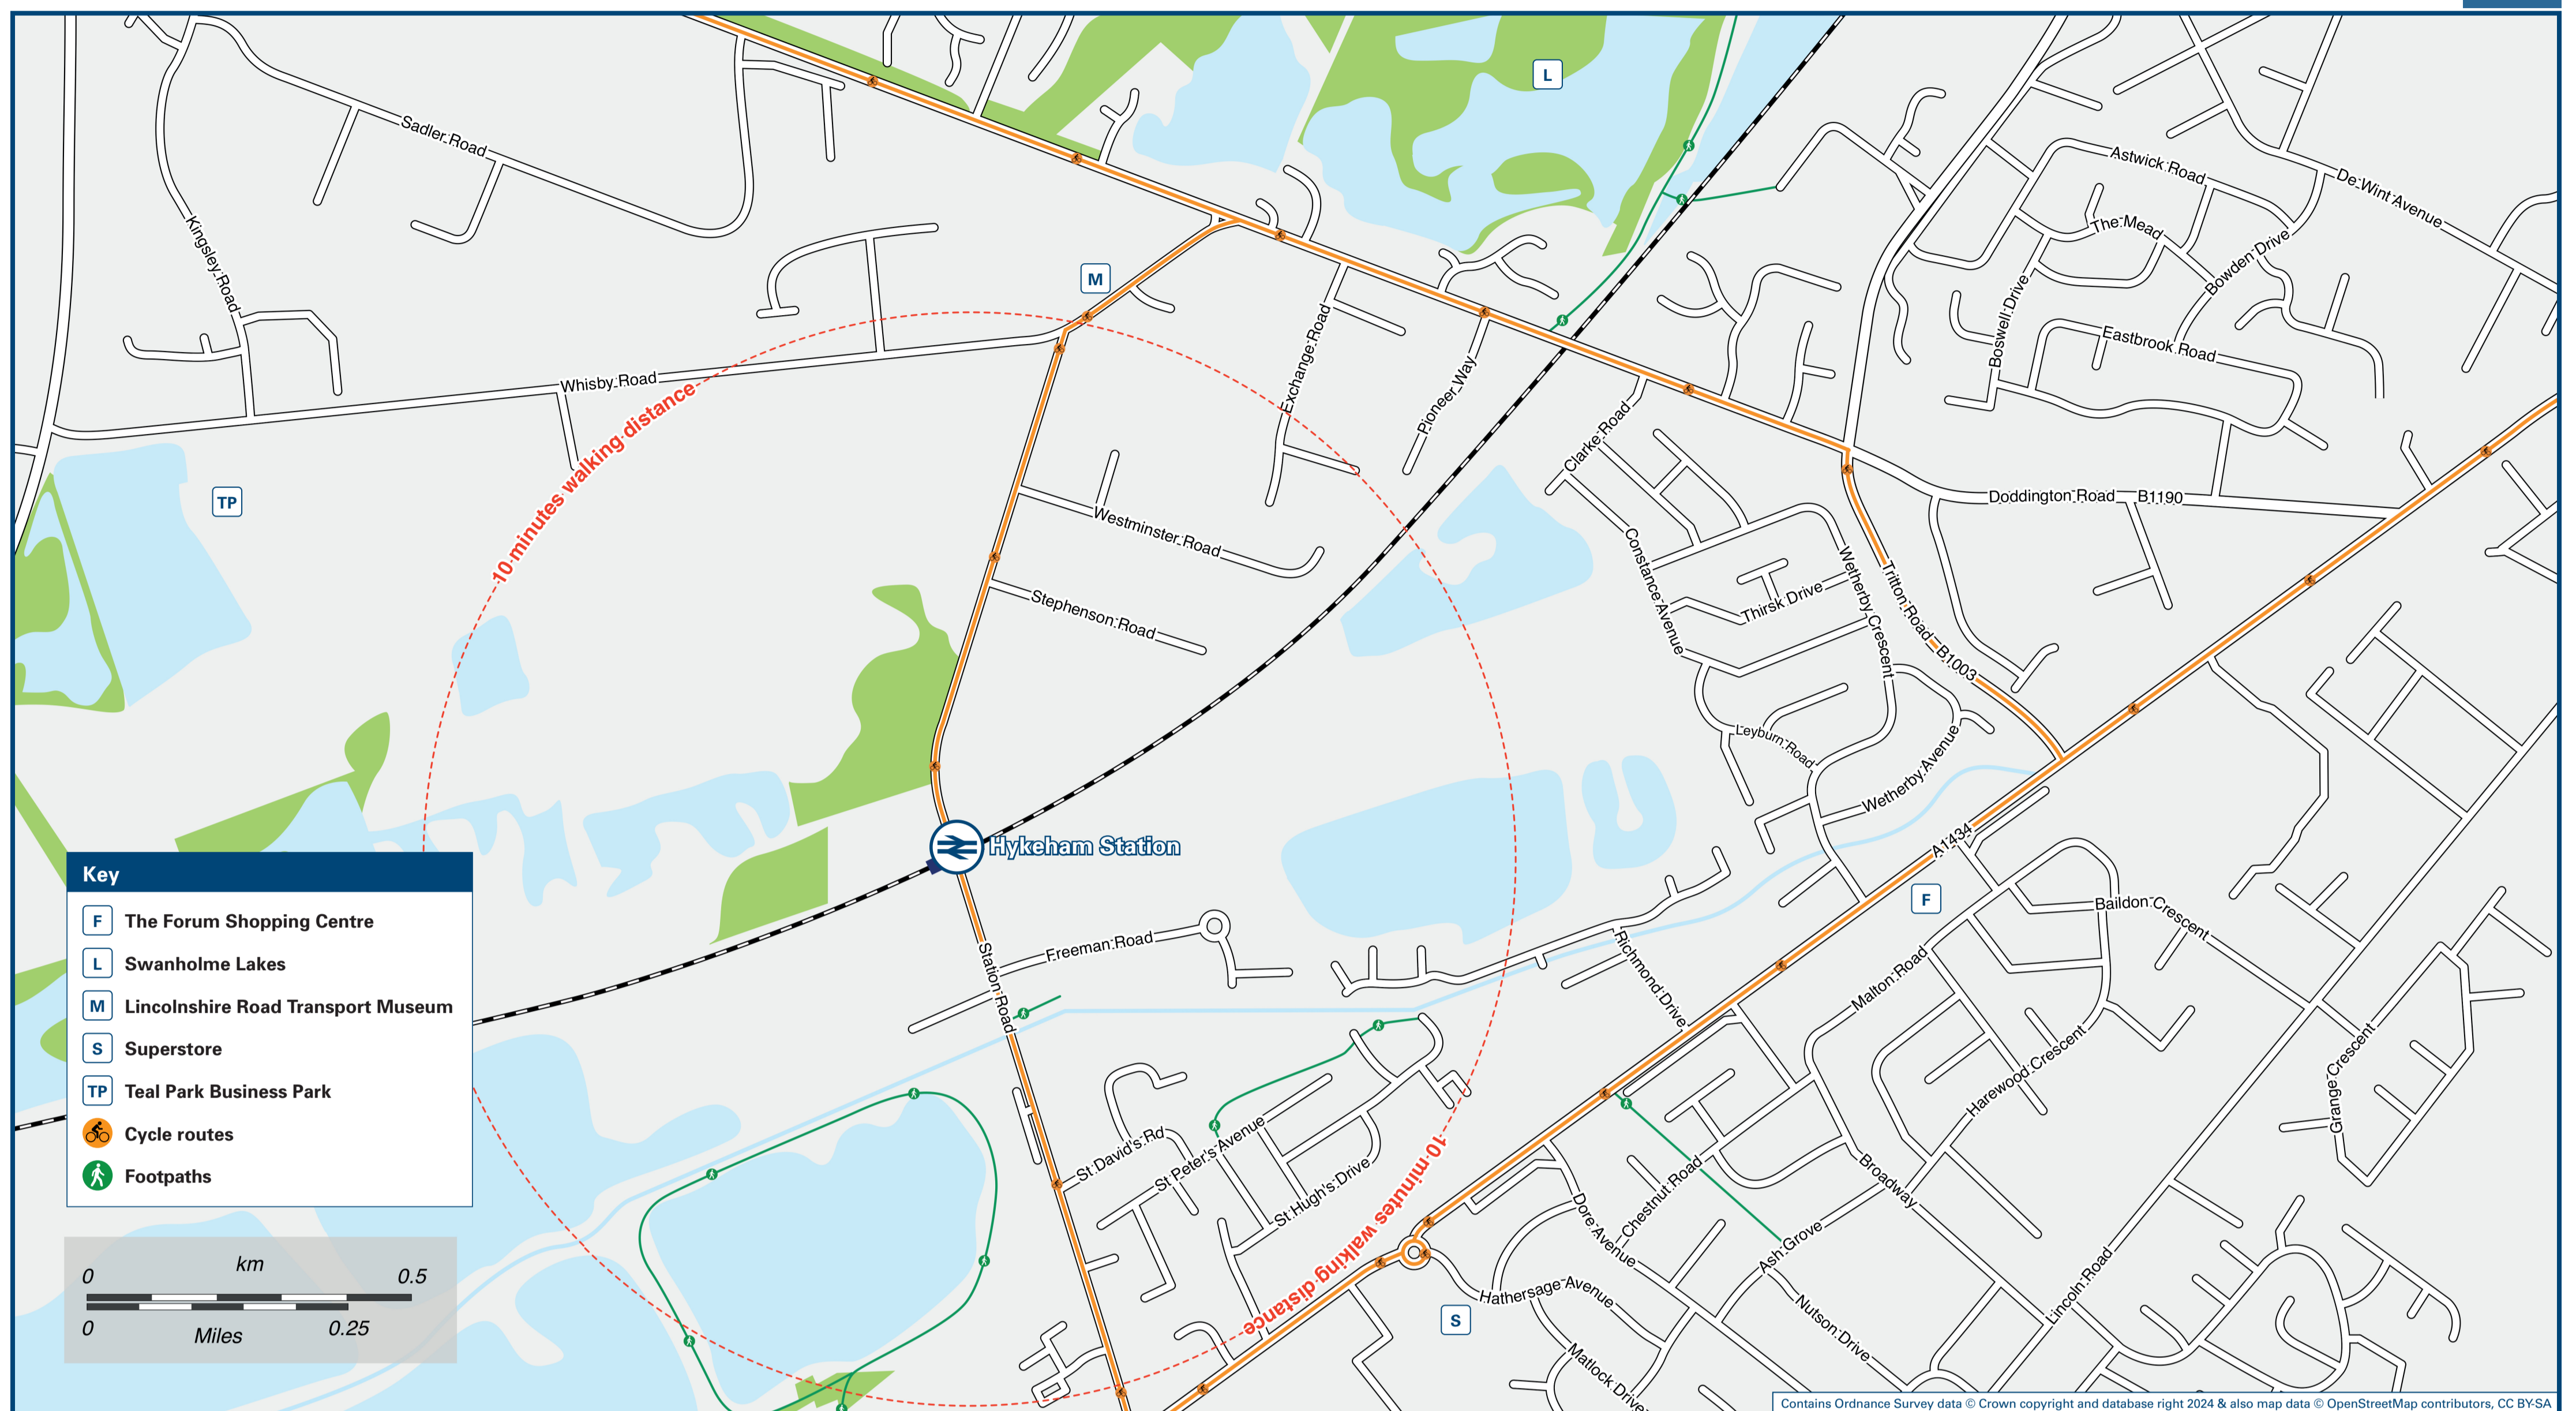

Hykeham Station

Onward Travel Information

Local area map

Buses and Cycle Hire

Rail replacement buses and coaches depart for both directions from the station car park bus shelter.

Main destinations by bus

(Data correct at March 2024)

DESTINATION	BUS ROUTES	BUS STOP
Aubourn	47	B
Boultham Moor (Lindis Retail Park)	47, 48, 49	A
Bassingham	47	B
	49	C
Bracebridge (Newark Road)	15	B
	16	C
Brant Broughton	47	B
Carlton le Moorland	47	B
Eagle / Eagle Moor	48, 49*	C
North Hykeham (Newark Road / Station Road)	10 minutes walk from this station for the nearest bus stops	
North Hykeham (Social Club / The Green)	15, 47	B
	16	C
North Hykeham (Tiber Road)	16	C
North Scarle	48, 49*	C
South Hykeham (Beck Lane)	47	B
South Hykeham (Newark Road / Garden Centre)	16, 48, 49	C
Swinderby Village	48, 49*	C
Thorpe on the Hill	48, 49*	C
Whisby	48, 49*	C
Witham St Hughs	48, 49	C