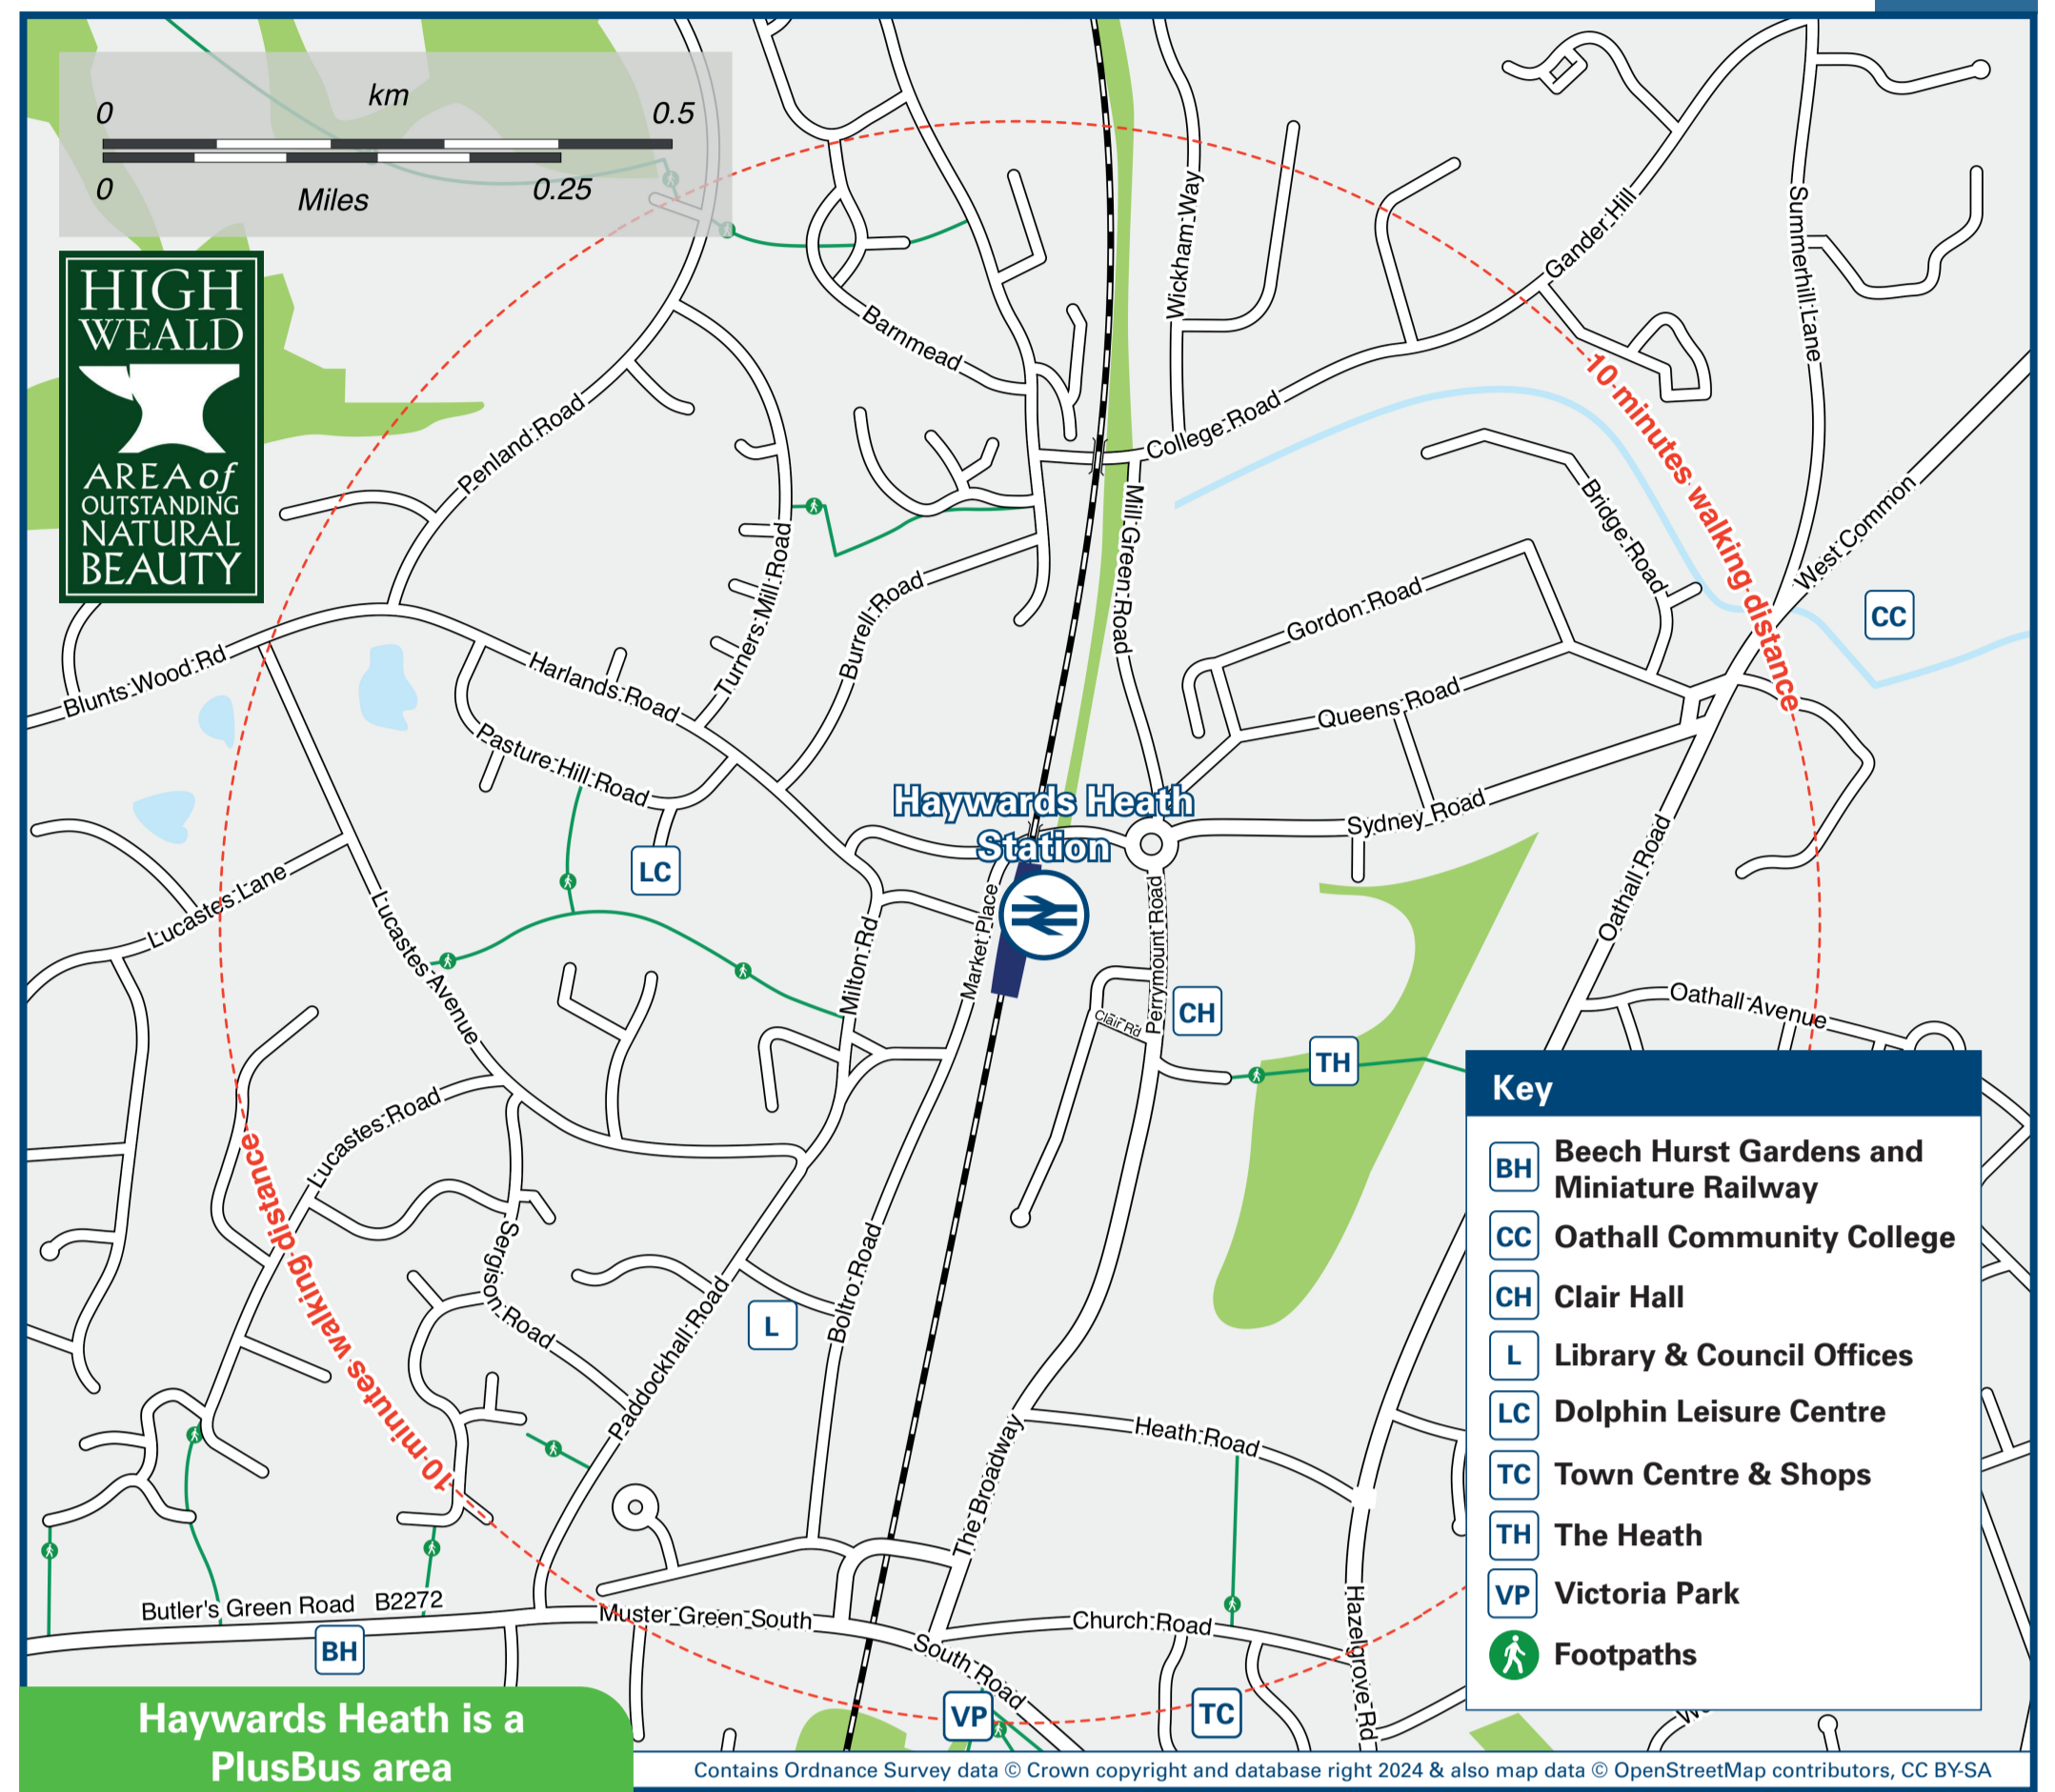

Local area map

Haywards Heath is a PlusBus area

PlusBus is a discount price 'bus pass' that you buy with your train ticket. It gives you unlimited bus travel around your chosen town, on participating buses. Visit www.plusbus.info

Main destinations by bus (Data correct at May 2024)

DESTINATION	BUS ROUTES	BUS STOP
Ardingly (Alderwood Cottages for South of England Showground)	272	A
Ardingly (Village Centre, Hapstead Hall)	272	A
Bolnere Village	39	A
Brighton (Old Steine)	270, 271, 272	B
Burgess Hill (Town Centre, Church Road)	33, 270, 271, 272	B
Chelwood Common, Chelwood Gate	270	A
Clayton (Jack & Jill Pub)	270, 271, 272	B
Crawley Down	272	A
Crawley Town Centre	271, 272	A
Cuckfield (High Street)	31, 31A, 271	A
Danehill	270	A
East Grinstead (Town Centre & Station)	270	A
Forest Row	270	A
Handcross (for National Trust Nymans Gardens)	271	A
Hassocks (Stone Pound Cross Roads)	33, 270, 271, 272	B
Hassocks (Village Centre, Station)	33	B
Haywards Heath (America Lane, Bentswood Estate)	39	B
Haywards Heath (Burchetts Estate, Rocky Lane)	30, 33, 270	B
Haywards Heath (Fox Hill Village)	166*, 271, 272	B
Haywards Heath (Harvester Pub)	31, 89, 271	A
Haywards Heath (Northlands Avenue)	31, 31A, 31B*	B
Haywards Heath (Penlands Green, The Spinney)	31, 31A	A
Haywards Heath (Princess Royal Hospital)	30, 31, 31A, 33, 39, 166*, 270, 271, 272	B

DESTINATION	BUS ROUTES	BUS STOP
Haywards Heath (The Ridgeway)	30	B
Haywards Heath (Town Centre, South Road)	30, 31, 31A, 33, 39, 166*, 270, 271, 272	B
Horsted Keynes Station (Bluebell Railway)	270#	A
Horsted Keynes (Village Centre)	270	A
Hurstpierpoint (Village Centre)	33	B
Hurstpierpoint (Willow Way Estate)	33	B
Keymer	33	B
Lewes	166*	B
Lindfield (Village Centre)	30, 270, 272	A
Maresfield	31, 31A	B
Newick	31, 31A	B
North Chailey (for Chailey Heritage School)	31, 31A	B
Patcham	270, 271, 272	B
Pease Pottage	271	A
Pitdown	31, 31A	B
Plumpton (Agricultural College)	166*	B
Plumpton Green (Village Centre)	166*	B
Pyecombe (Garage)	270, 271, 272	B
Pyecombe (Mill Lane, for Jack & Jill Windmills and the South Downs Way)	270, 271, 272	B
Royal Sussex County Hospital (Brighton)	271, 272	B
Scaynes Hill	31, 31A	B
Staplefield	271	A
Turners Hill	272	A

DESTINATION	BUS ROUTES	BUS STOP
Uckfield	31, 31A	B
Wakehurst Place (National Trust)	272	A
Whitemans Green (Cuckfield)	271	A
Wivelsfield (Village Centre, Ote Hall Chapel)	166*, 271, 272	B
Wivelsfield (Worlds End, Wivelsfield Station)	33, 270, 271, 272	B
Wivelsfield Green	166*	B

Notes