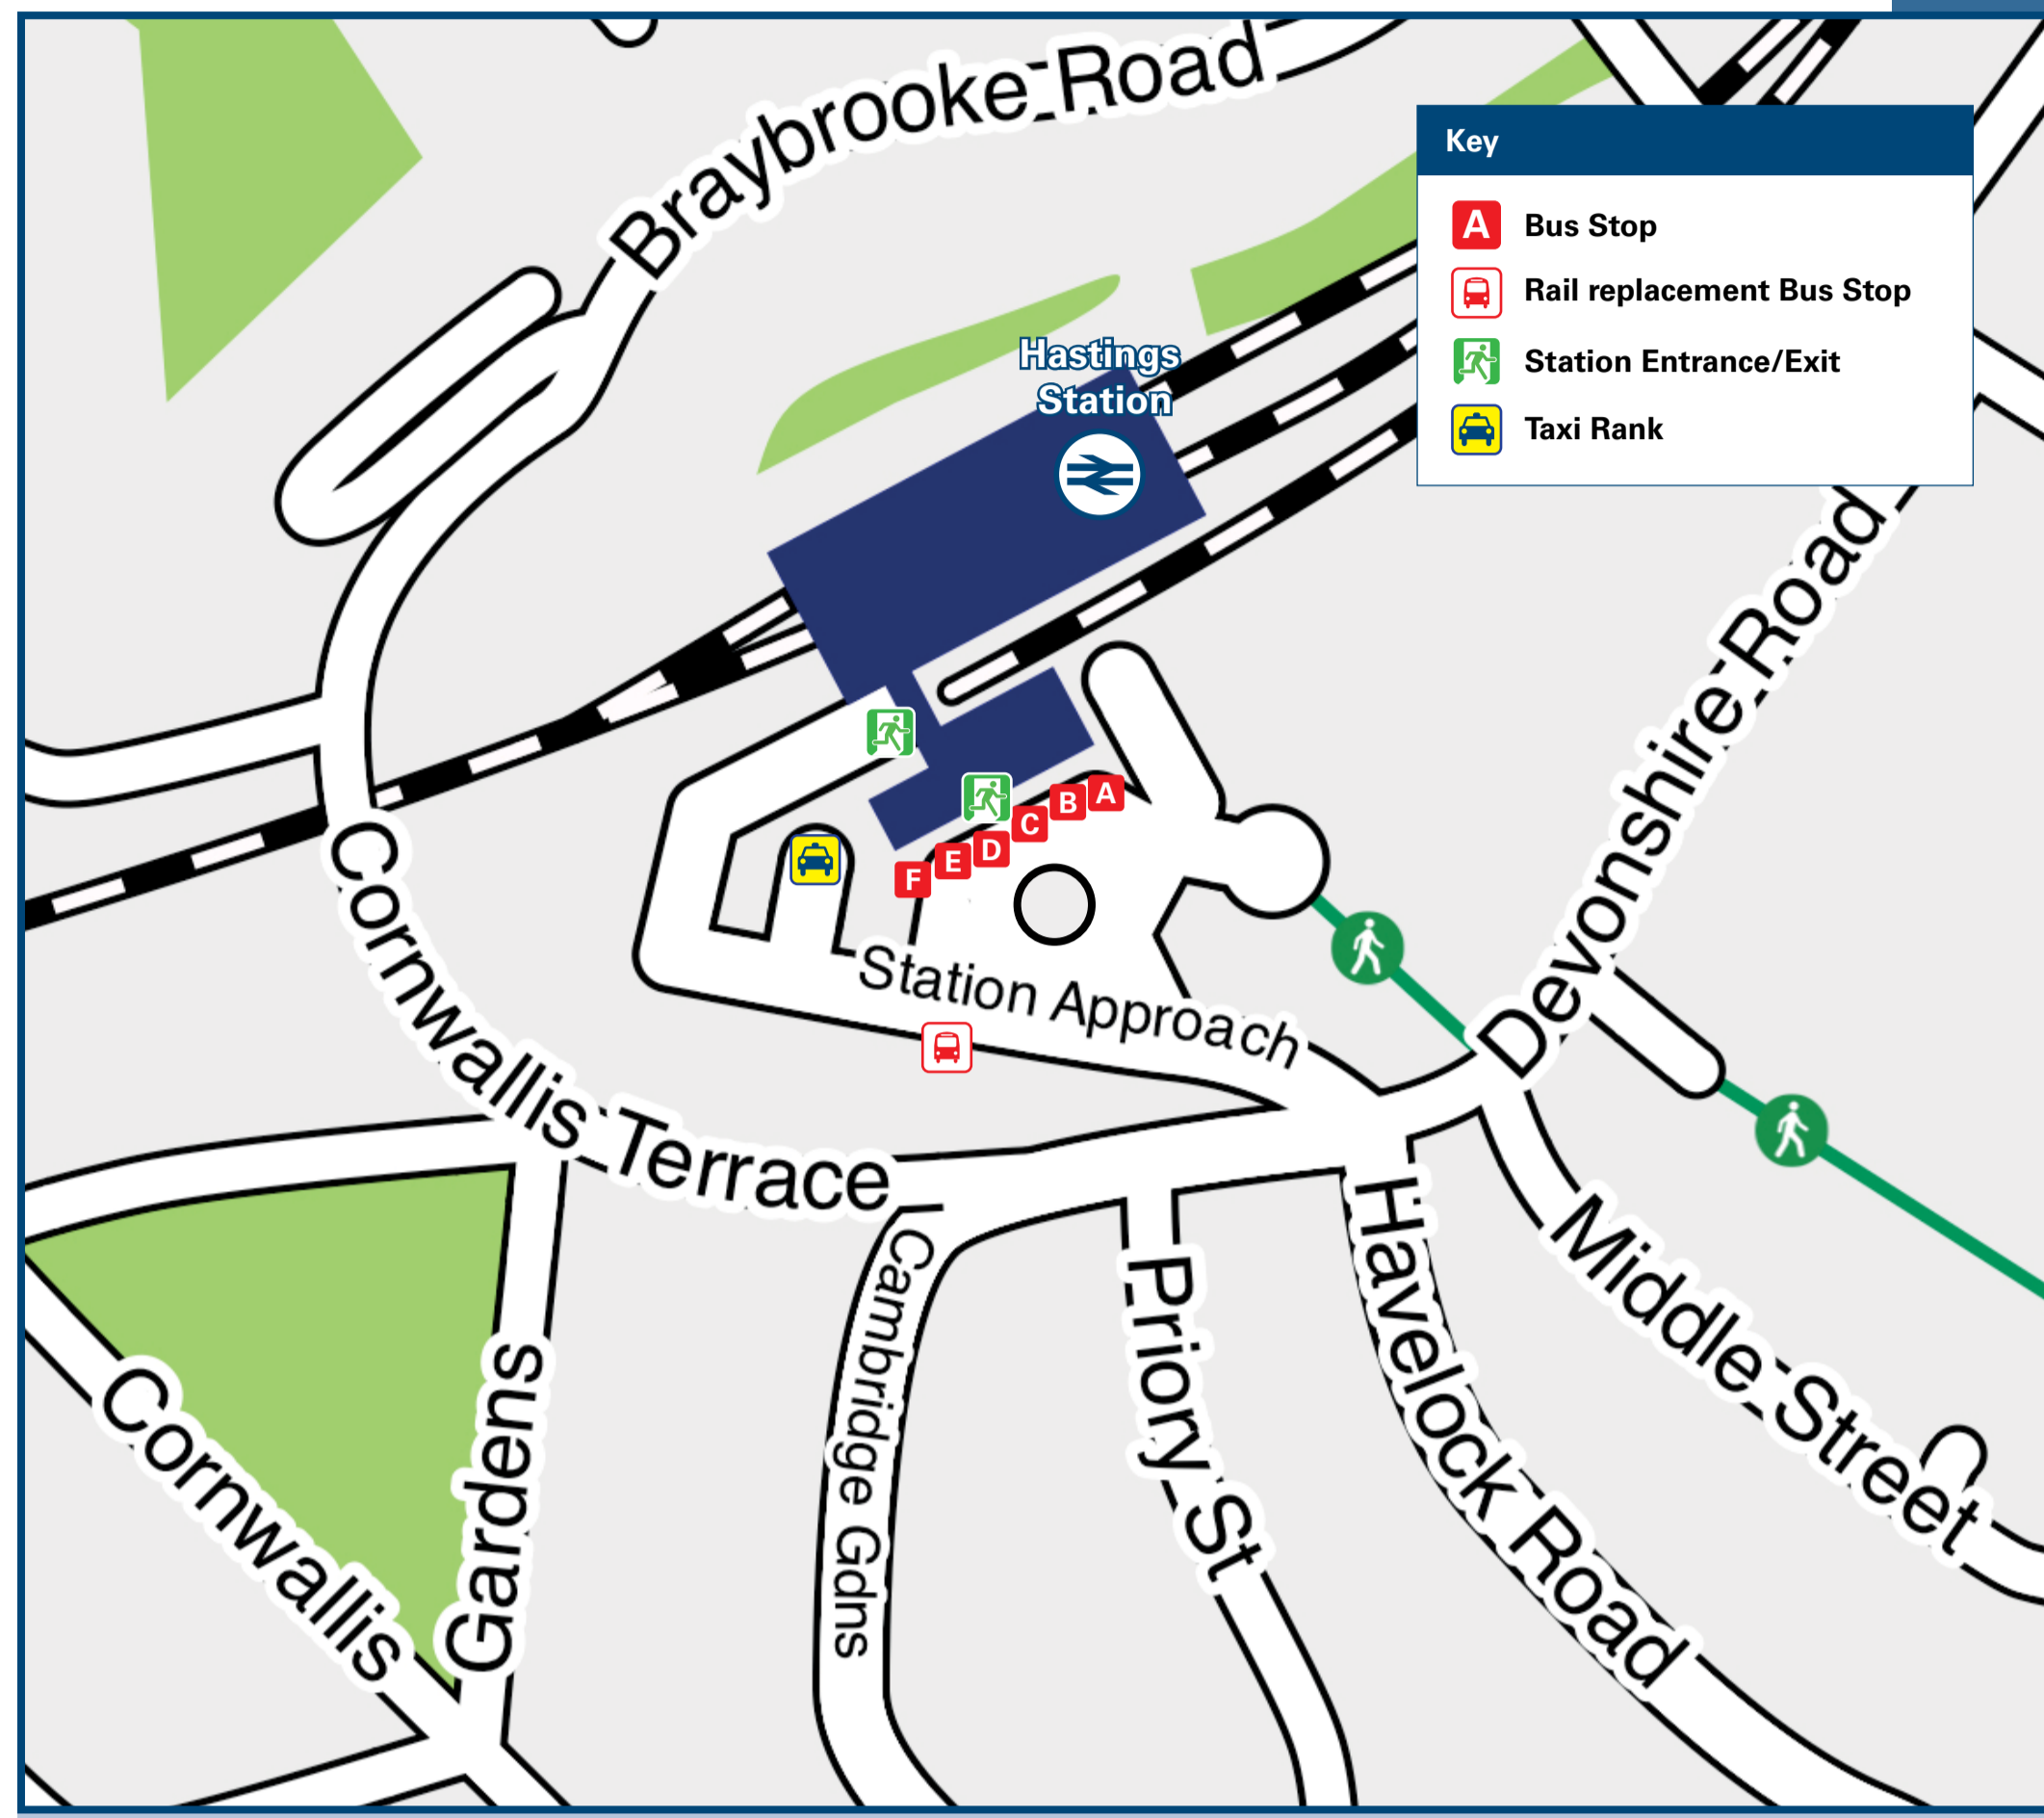

Hastings Station

Onward Travel Information

Buses and Taxis

Rail replacement buses depart from the front of the Station on Station Approach.

Local area map

Hastings is a PlusBus area.

PlusBus is a discount price 'bus pass' that you buy with your train ticket. It gives you unlimited bus travel around your chosen town, on participating buses. Visit www.plusbus.info

Main destinations by bus

(Data correct at November 2024)

DESTINATION	BUS ROUTES	BUS STOP
Battle/Battle Abbey	1066	F
Bexhill Enterprise Park (Sidley)	98+	E
Bexhill (Town Centre)	98, 99	E
Bodiam (and Bodiam Castle)	349	E
Brede	329	F
Broad Oak	329	F
Fairlight/Fairlight Cove	101	F
Glyne Gap (for Ravenside Retail & Leisure Centre)	98, 99	E
Guestling Green	100	F
Guestling Thorn	100	F
Hastings Borough area (including St Leonards & Ore) -		
- Baldslow (Ashdown House)	100, 101, 321	C
- Beauport	349	E
- Blacklands	322, 324, 331	A
	323, 329, 329A	F
	324	A
- Bohemia (Bohemia Road for Law Courts)	99-, 100, 101	C
	349	E
	1066	F
- Bulverhythe (Bexhill Road)	98, 99	E
- Clive Vale	321	B
	100, 101, 321	C
- Conquest Hospital	323, 329, 329A	F
	328	B
- Filsham Valley (The Links - St Leonards)	323	C
- Harley Shute (William Road North)	324	A
	322-, 323	C
- Hastings Old Town	321	B
	100, 101	F

DESTINATION	BUS ROUTES	BUS STOP
	324	A
	322	C
	319	D
	1066	F
- Hollington		
	324, 331	A
	328	B
- Malvern Way/Pennine Way		
	324	A
- Mayfield Farm (for The Innovation Centre)		
	331	A
	321, 328	B
- Ore village		
	100, 101	F
	324	A
	99-, 100, 101, 321, 322	C
- Silverhill		
	319	D
	349	E
	329, 329A, 1066	F
- St Helen's (Cemetery and Crematorium)		
	328	B
	323	F
- St Helen's (Hoad's Wood Road/Malvern Way)		
	324	A
	323	F
	321, 322, 323	C
- St Leonards		
	319	D
	98, 99, 349*	E
	1066	F
	322	A
- West Hill		
	328	B
	323	F
- West St Leonards		
	323	C
	98, 99	E
Hawkhurst (and Hawkhurst The Moor)		
	1066	F
	349	E
Hurst Green		
	1066	F
Icklesham		
	100	F
Kent Street		
	349	E