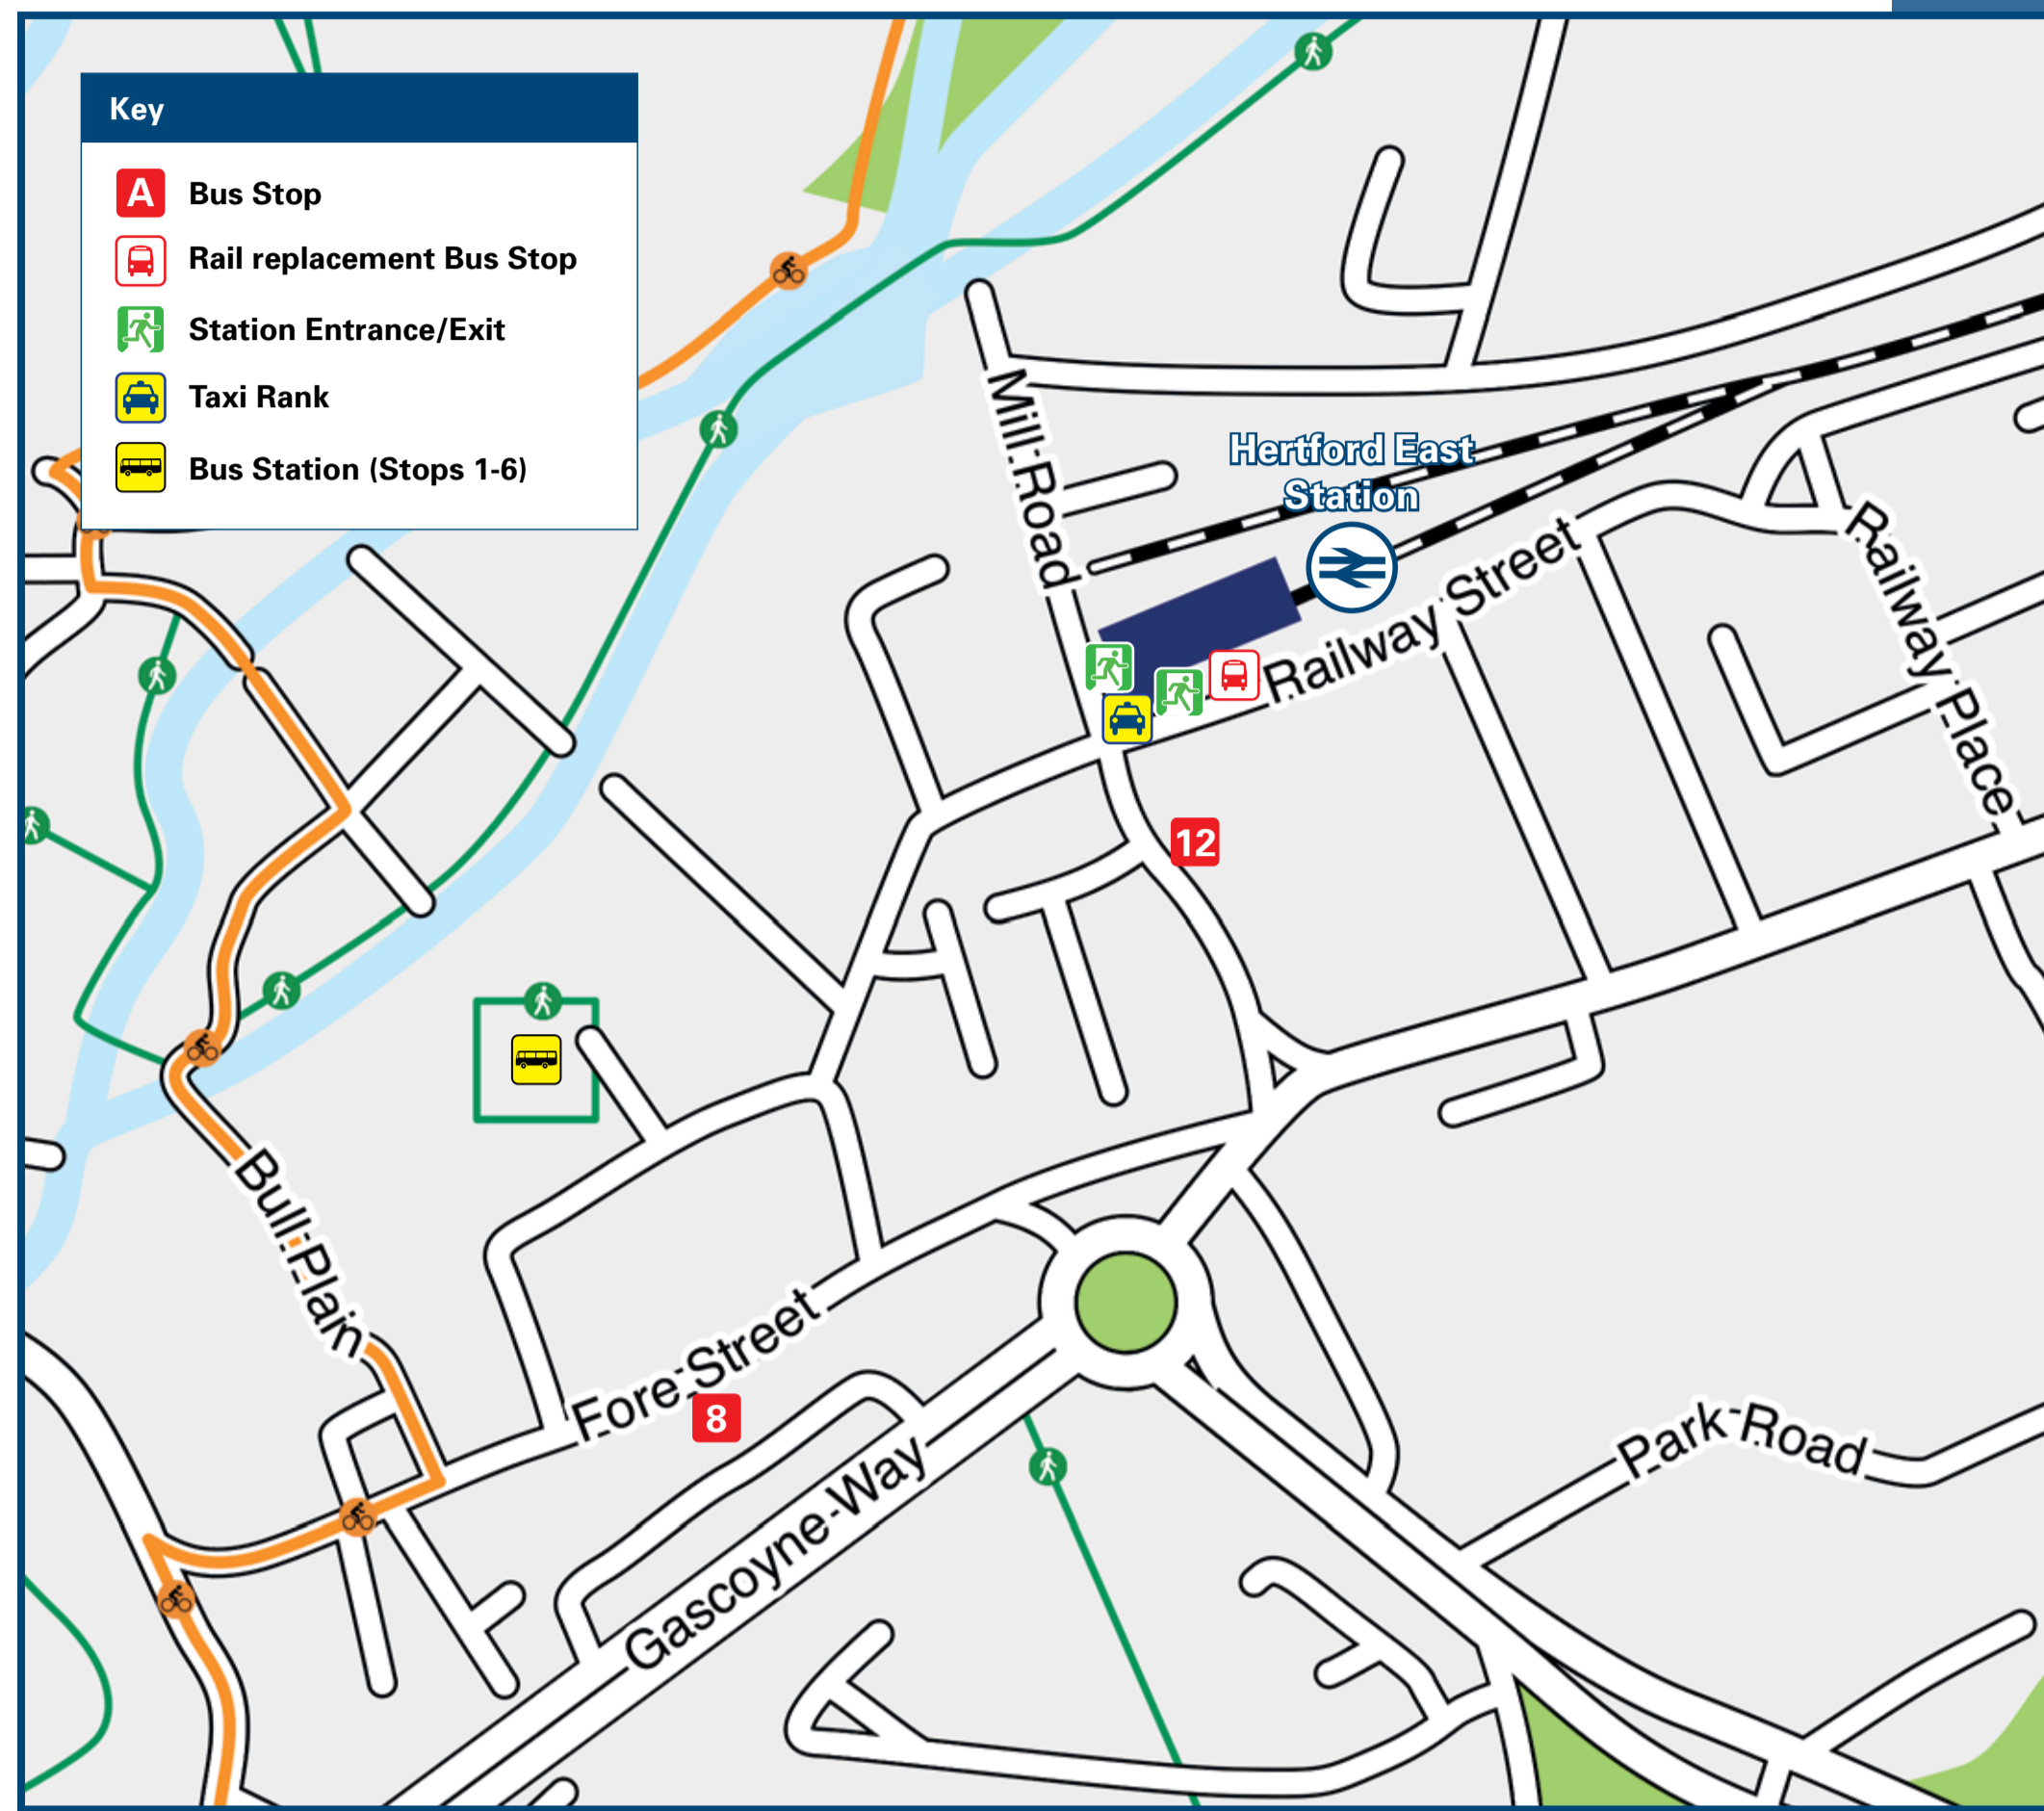

Hertford East Station

Onward Travel Information

Buses and Taxis

Rail replacement buses/coaches depart from opposite the station entrance.

Local area map

PlusBus is a discount price 'bus pass' that you buy with your train ticket. It gives you unlimited bus travel around your chosen town, on participating buses. Visit www.plusbus.info

Main destinations by bus (Data correct at July 2024)

DESTINATION	BUS ROUTES	BUS STOP
Birch Green	324, 641*	Bus Stn Stop 5 , Fore Street Stop 8
Broxbourne	310, 341, 641*	Mill Road Stop 1, 2
	907	Bus Stn Stop 3
Essendon	341	Bus Stn Stop 5
Great Amwell	35, 310	Mill Road Stop 1, 2
	724	Bus Stn Stop 4
Harlow (Bus Station)	724	Bus Stn Stop 4
Hatfield	341, 724	Bus Stn Stop 5
	641*	Bus Stn Stop 5 , Fore Street Stop 8
Hatfield Business Park	341	Bus Stn Stop 5
	641*	Bus Stn Stop 5 , Fore Street Stop 8
Heathrow Airport	724	Bus Stn Stop 5
Hertford (Bengeo)	H5-, H6	Bus Stn Stop 1
	H2*, H3*, H4, 324, 390, 641*, 724	Bus Stn Stops 1, 4, 5, 6
Hertford (County Hospital)	H2*	Fore Street Stop 3
	H3*	Mill Road Stop 1, 2
	395	Bus Stn Stop 5

DESTINATION	BUS ROUTES	BUS STOP
University of Hertfordshire (Hatfield)	341, 641*, 724	Bus Stn Stop 5
	641*	Bus Stn Stop 5 , Fore Street Stop 8
Wadesmill	331	Mill Road Stop 1, 2
Ware	35, 310, 324#, 331, 384*, 390, 395	Mill Road Stop 1, 2
	724, 907	Bus Stn Stop 3, 4
Waterford	390	Bus Stn Stop 6
Watford	724	Bus Stn Stop 5
Watton-at-Stone	390, 907	Bus Stn Stop 5, 6
Welwyn Garden City	323, 324, 724	Bus Stn Stop 5