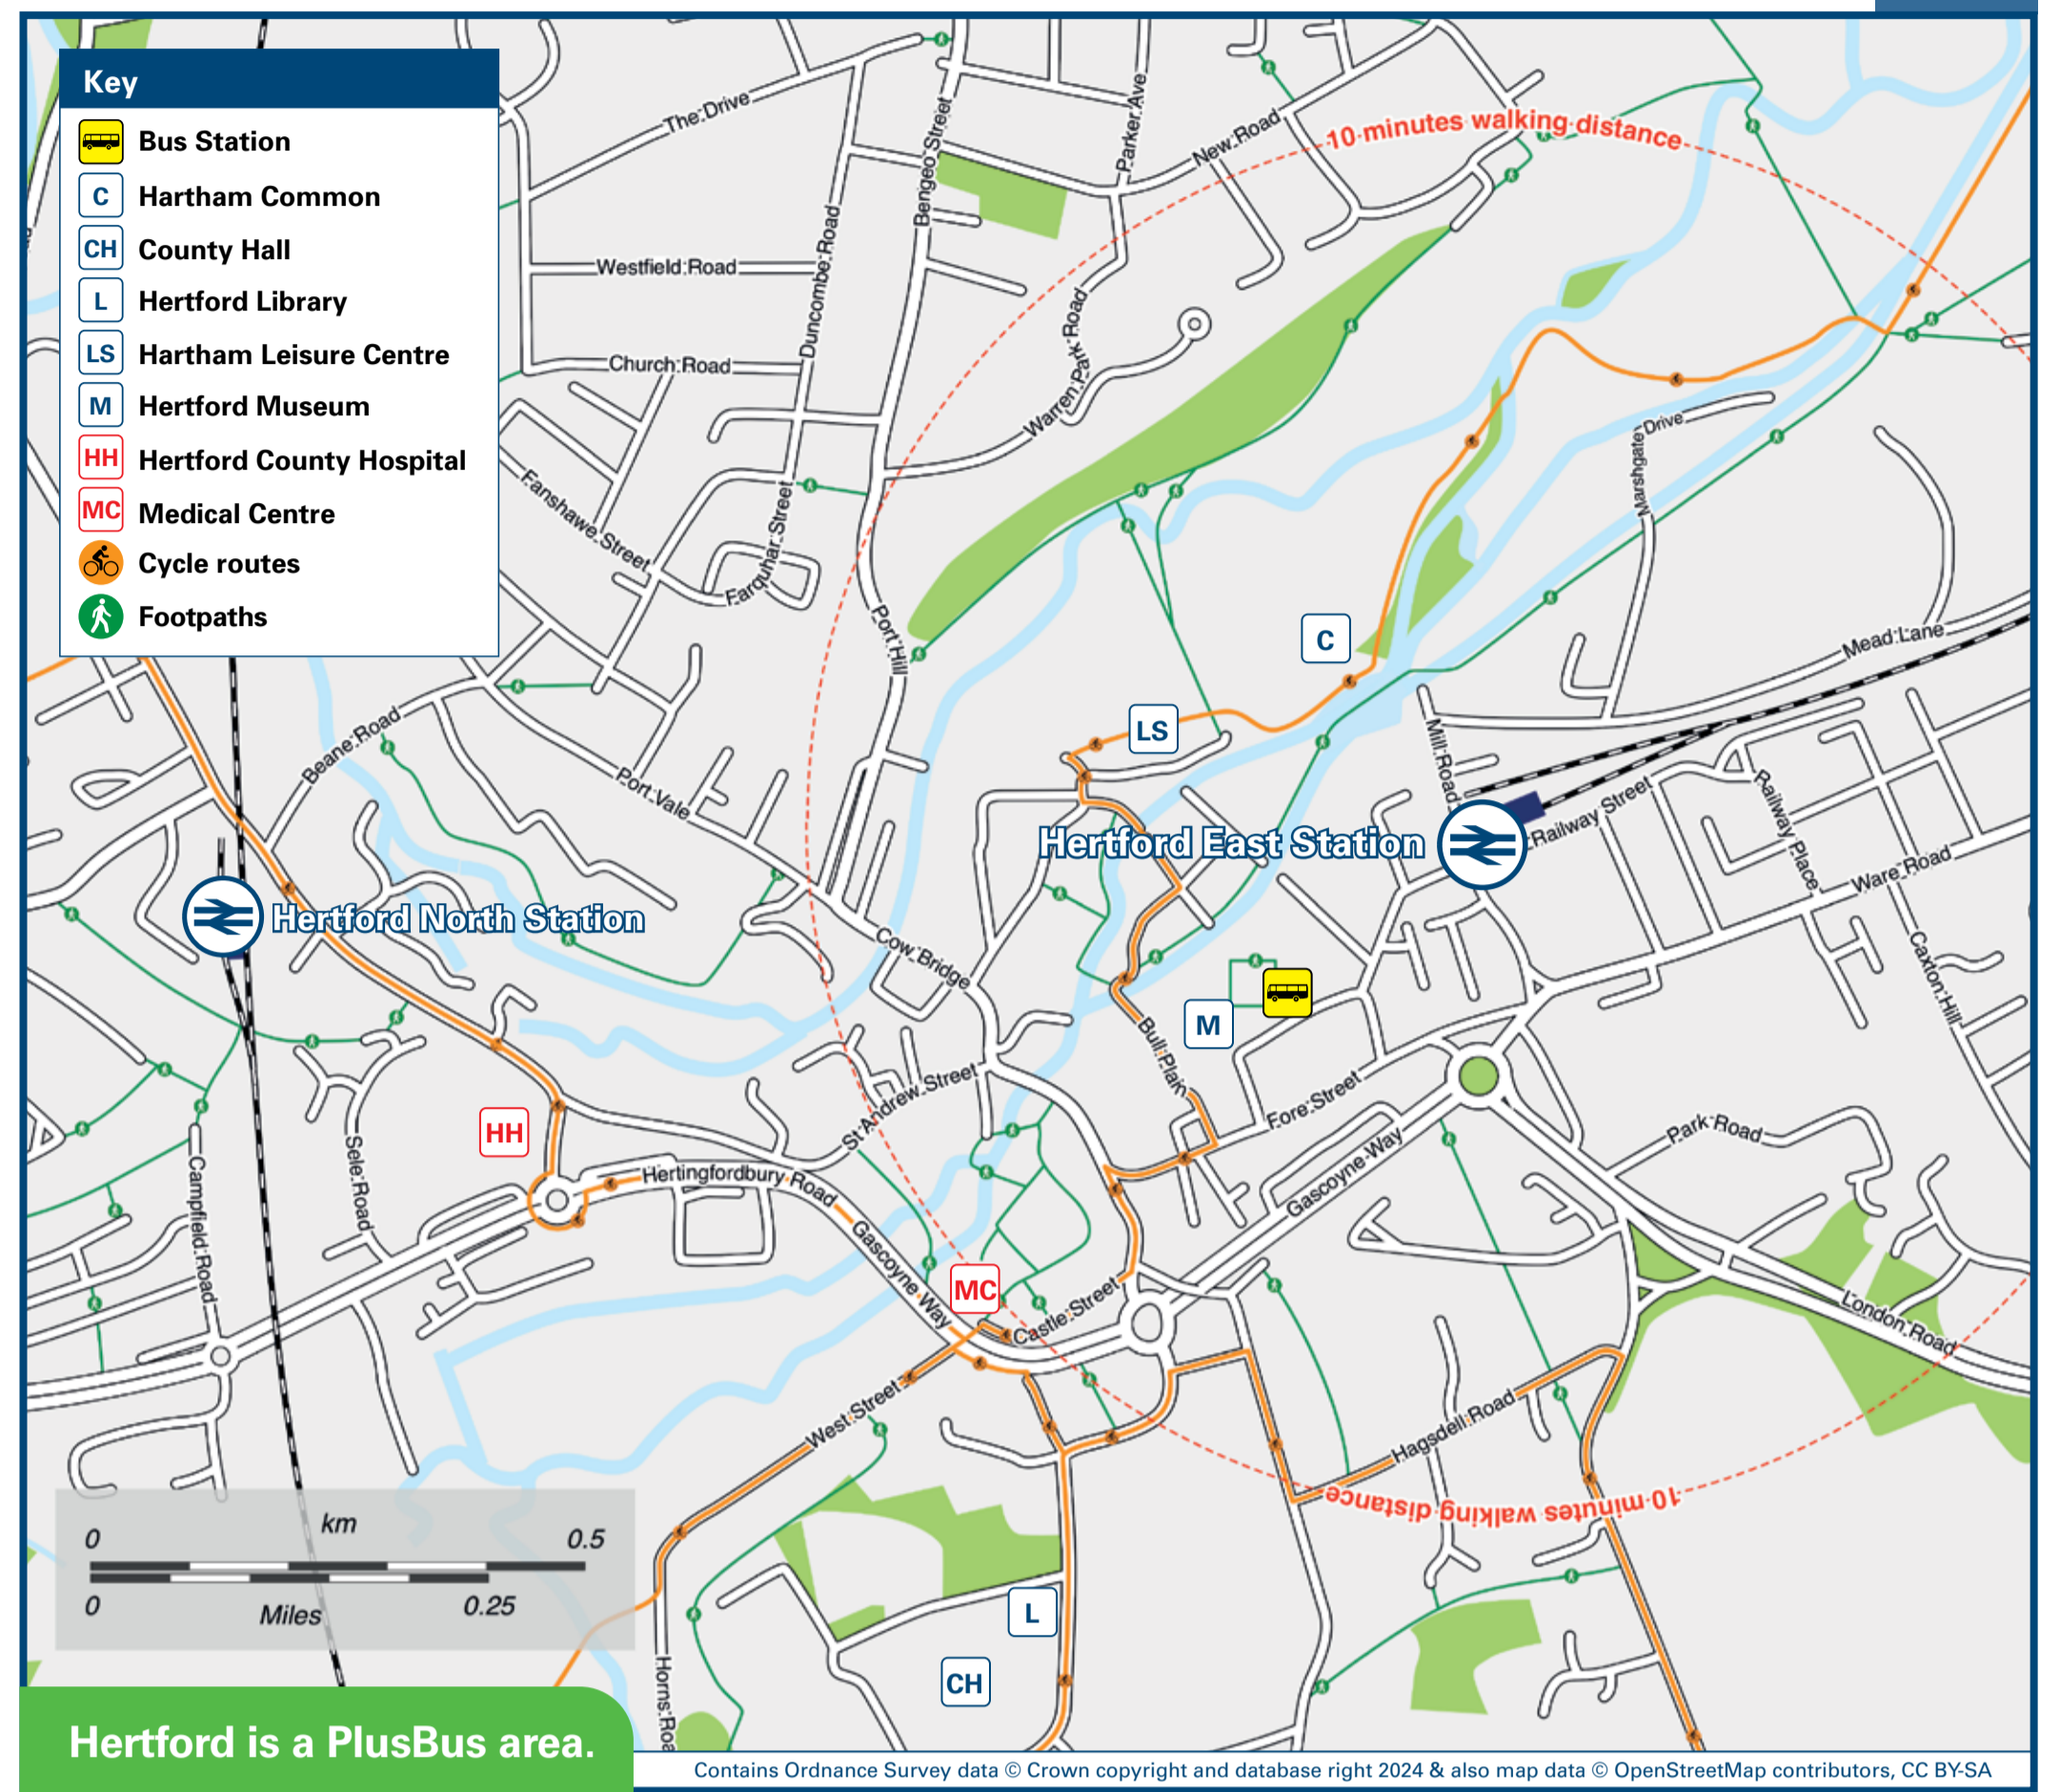

Hertford East Station

Onward Travel Information

Buses and Taxis

Rail replacement buses/coaches depart from opposite the station entrance.

Local area map

PlusBus is a discount price 'bus pass' that you buy with your train ticket. It gives you unlimited bus travel around your chosen town, on participating buses. Visit www.plusbus.info

Main destinations by bus (Data correct at July 2024)

DESTINATION	BUS ROUTES	BUS STOP
Birch Green	324, 641*	Bus Stn Stop 5 , Fore Street Stop 8
Broxbourne	310, 341, 641*	Mill Road Stop 1, 2
	907	Bus Stn Stop 3
Essendon	341	Bus Stn Stop 5
Great Amwell	35, 310	Mill Road Stop 1, 2
	724	Bus Stn Stop 4
Harlow (Bus Station)	724	Bus Stn Stop 4
Hatfield	341, 724	Bus Stn Stop 5
	641*	Bus Stn Stop 5 , Fore Street Stop 8
Hatfield Business Park	341	Bus Stn Stop 5
	641*	Bus Stn Stop 5 , Fore Street Stop 8
Heathrow Airport	724	Bus Stn Stop 5
Hertford (Bengeo)	H5-, H6	Bus Stn Stop 1
	H2*, H3*, H4, 324, 390, 641*, 724	Bus Stn Stops 1, 4, 5, 6
Hertford (County Hospital)	H2*	Fore Street Stop 3
	H3*	Mill Road Stop 1, 2
	395	Bus Stn Stop 5

DESTINATION	BUS ROUTES	BUS STOP
University of Hertfordshire (Hatfield)	341, 641*, 724	Bus Stn Stop 5
	641*	Bus Stn Stop 5 , Fore Street Stop 8
Wadesmill	331	Mill Road Stop 1, 2
Ware	35, 310, 324#, 331, 384*, 390, 395	Mill Road Stop 1, 2
	724, 907	Bus Stn Stop 3, 4
Waterford	390	Bus Stn Stop 6
Watford	724	Bus Stn Stop 5
Watton-at-Stone	390, 907	Bus Stn Stop 5, 6
Welwyn Garden City	323, 324, 724	Bus Stn Stop 5