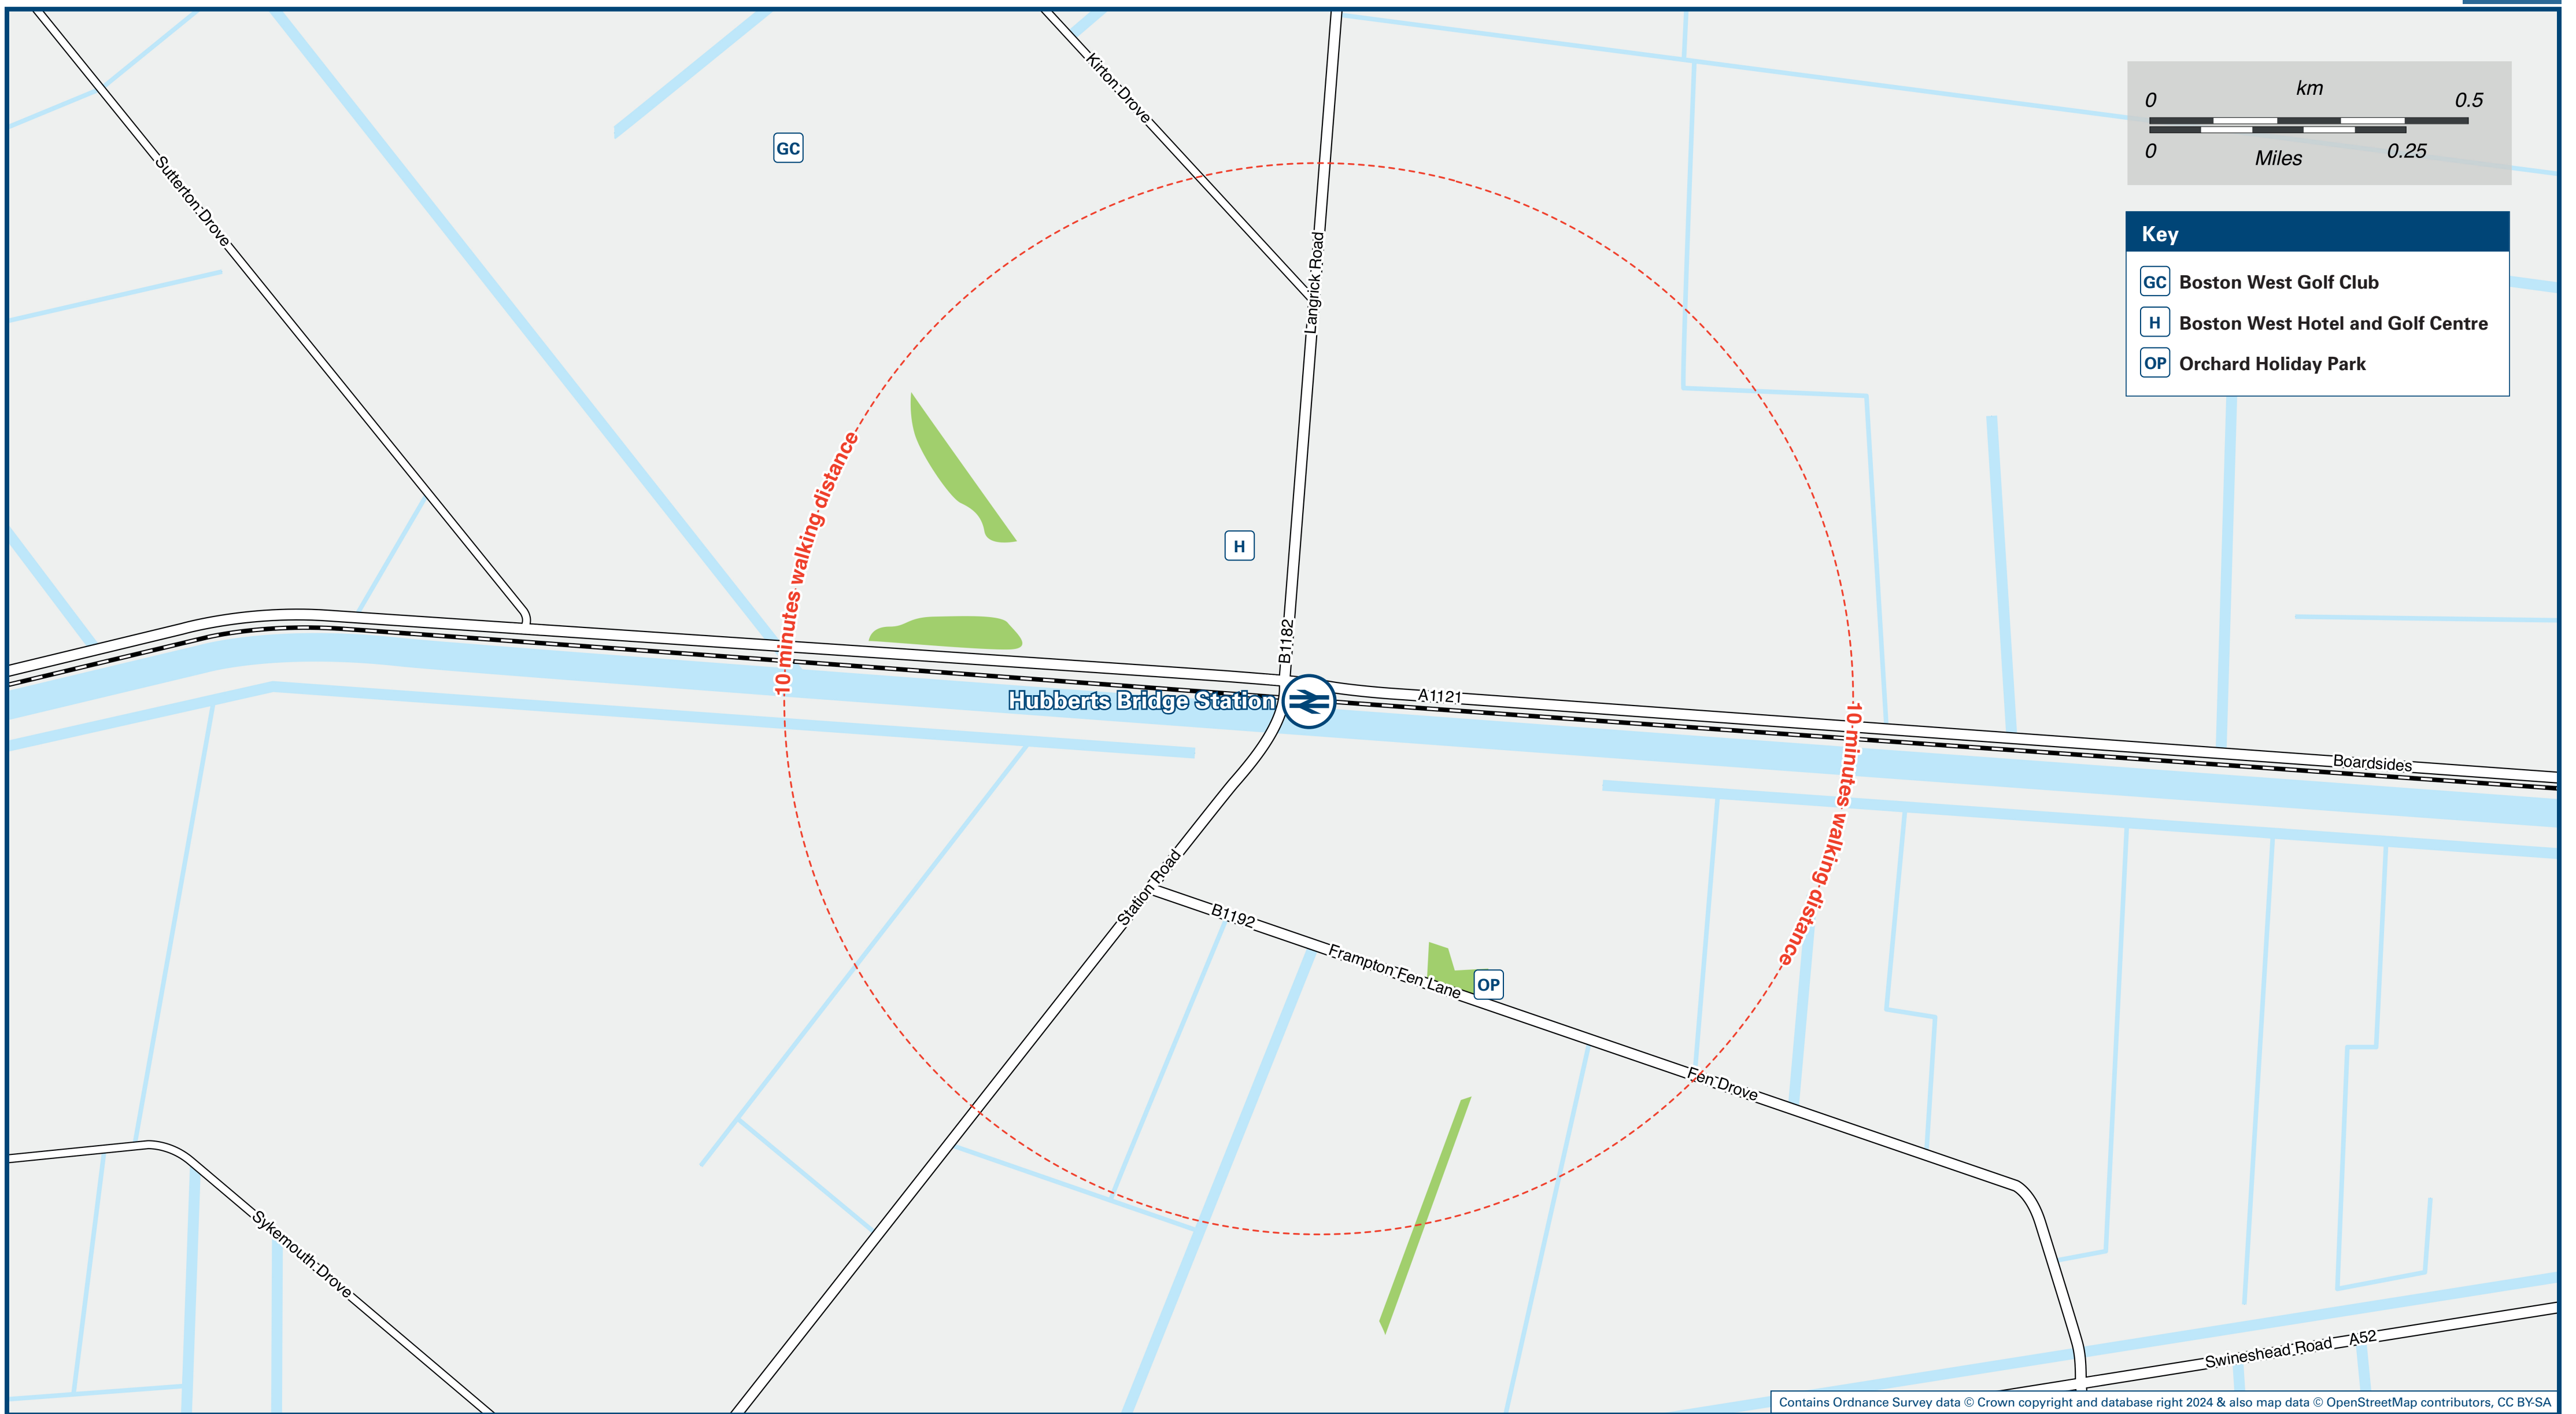

Hubberts Bridge Station

Onward Travel Information

Local area map

Buses

Key

- Bus Stop
- Rail replacement Bus Stop
- Station Entrance/Exit

Rail replacement buses and coaches depart from the main road (A1121) adjacent to the station.

Main destinations by bus

(Data correct at May 2024)

DESTINATION	BUS ROUTES	BUS STOP
Bicker	B9+, K59*	A
Boston (Bus Station)	B9+, K59*	B
Donington	B9+, K59*	A
Kirton Holme	B9+, K59*	A
Gosberton	B9+	A
Northorpe	B9+, K59*	A
Orchard Holiday Park (for bus stops {A} and {B})	11 minutes walk from this station (see maps) or a 5 minutes pre-booked taxi journey	
Pinchbeck	B9+	A
Quadring	B9+, K59*	A
Spalding (Bus Station)	B9+	A
Surfleet	B9+	A
Swineshead (St Mary's Church)	B9+, K59*	A

Notes

CallConnect is a bookable bus service operating in this area and surrounding villages Monday to Saturday. To book a journey or for more details call 0345 234 3344 or visit the website www.lincsbus.info. For bus times and other bus enquiries please contact Traveline on 0871 200 22 33.

- Direct trains operate to this destination from this station.
- + Bus route B9 operated by Brylaine Travel runs Mondays to Fridays only, except Bank Holidays. Call 01205 364 087 for more information.
- Bus route K59 operated by Black Cat Travel runs Saturdays only. Call 01522 683 250 for more information.

Taxis

Hubberts Bridge station has no taxi rank or cab office. Advance booking is essential, please consider using the following local operators: (Inclusion of this number doesn't represent any endorsement of the taxi firm)

Bryan's Taxis
01205 360 476

Swift Taxis
01205 311 123

Further information about all onward travel

Local Cycle Info boston.gov.uk For more information about cycle routes.	National Cycle Info sustrans.org.uk Sustrans is the UK's leading sustainable transport charity.	Bus Times See timetable displays at bus stops. www.traveline.info 0871 200 22 33 calls cost 13p per minute plus your phone company's access charge	NextBuses Find the bus times for your stop. Search for a bus stop by entering a postcode, street & town or a stop name & town.	PlusBus plusbus.info A discount price 'bus pass' that you buy with your train ticket. It gives you unlimited bus travel around your chosen town, on participating buses.

National Rail Enquiries

Online nationalrail.co.uk	NRE App Free National Rail Enquiries app for iOS and Android	Social Media facebook.com/nationalrailenq @nationalrailenq	Alert Me You can sign up to Alert Me messages on the National Rail Enquiries website where you can receive train and platform notifications directly to your smart phone. nationalrail.co.uk/alertme	Contact Centre 03457 48 49 50 Calls cost no more than calls to geographic numbers (01 or 02) and may be recorded.	PlusBike nationalrail.co.uk/plusbike For more information.

National Rail
Britain's train companies working together