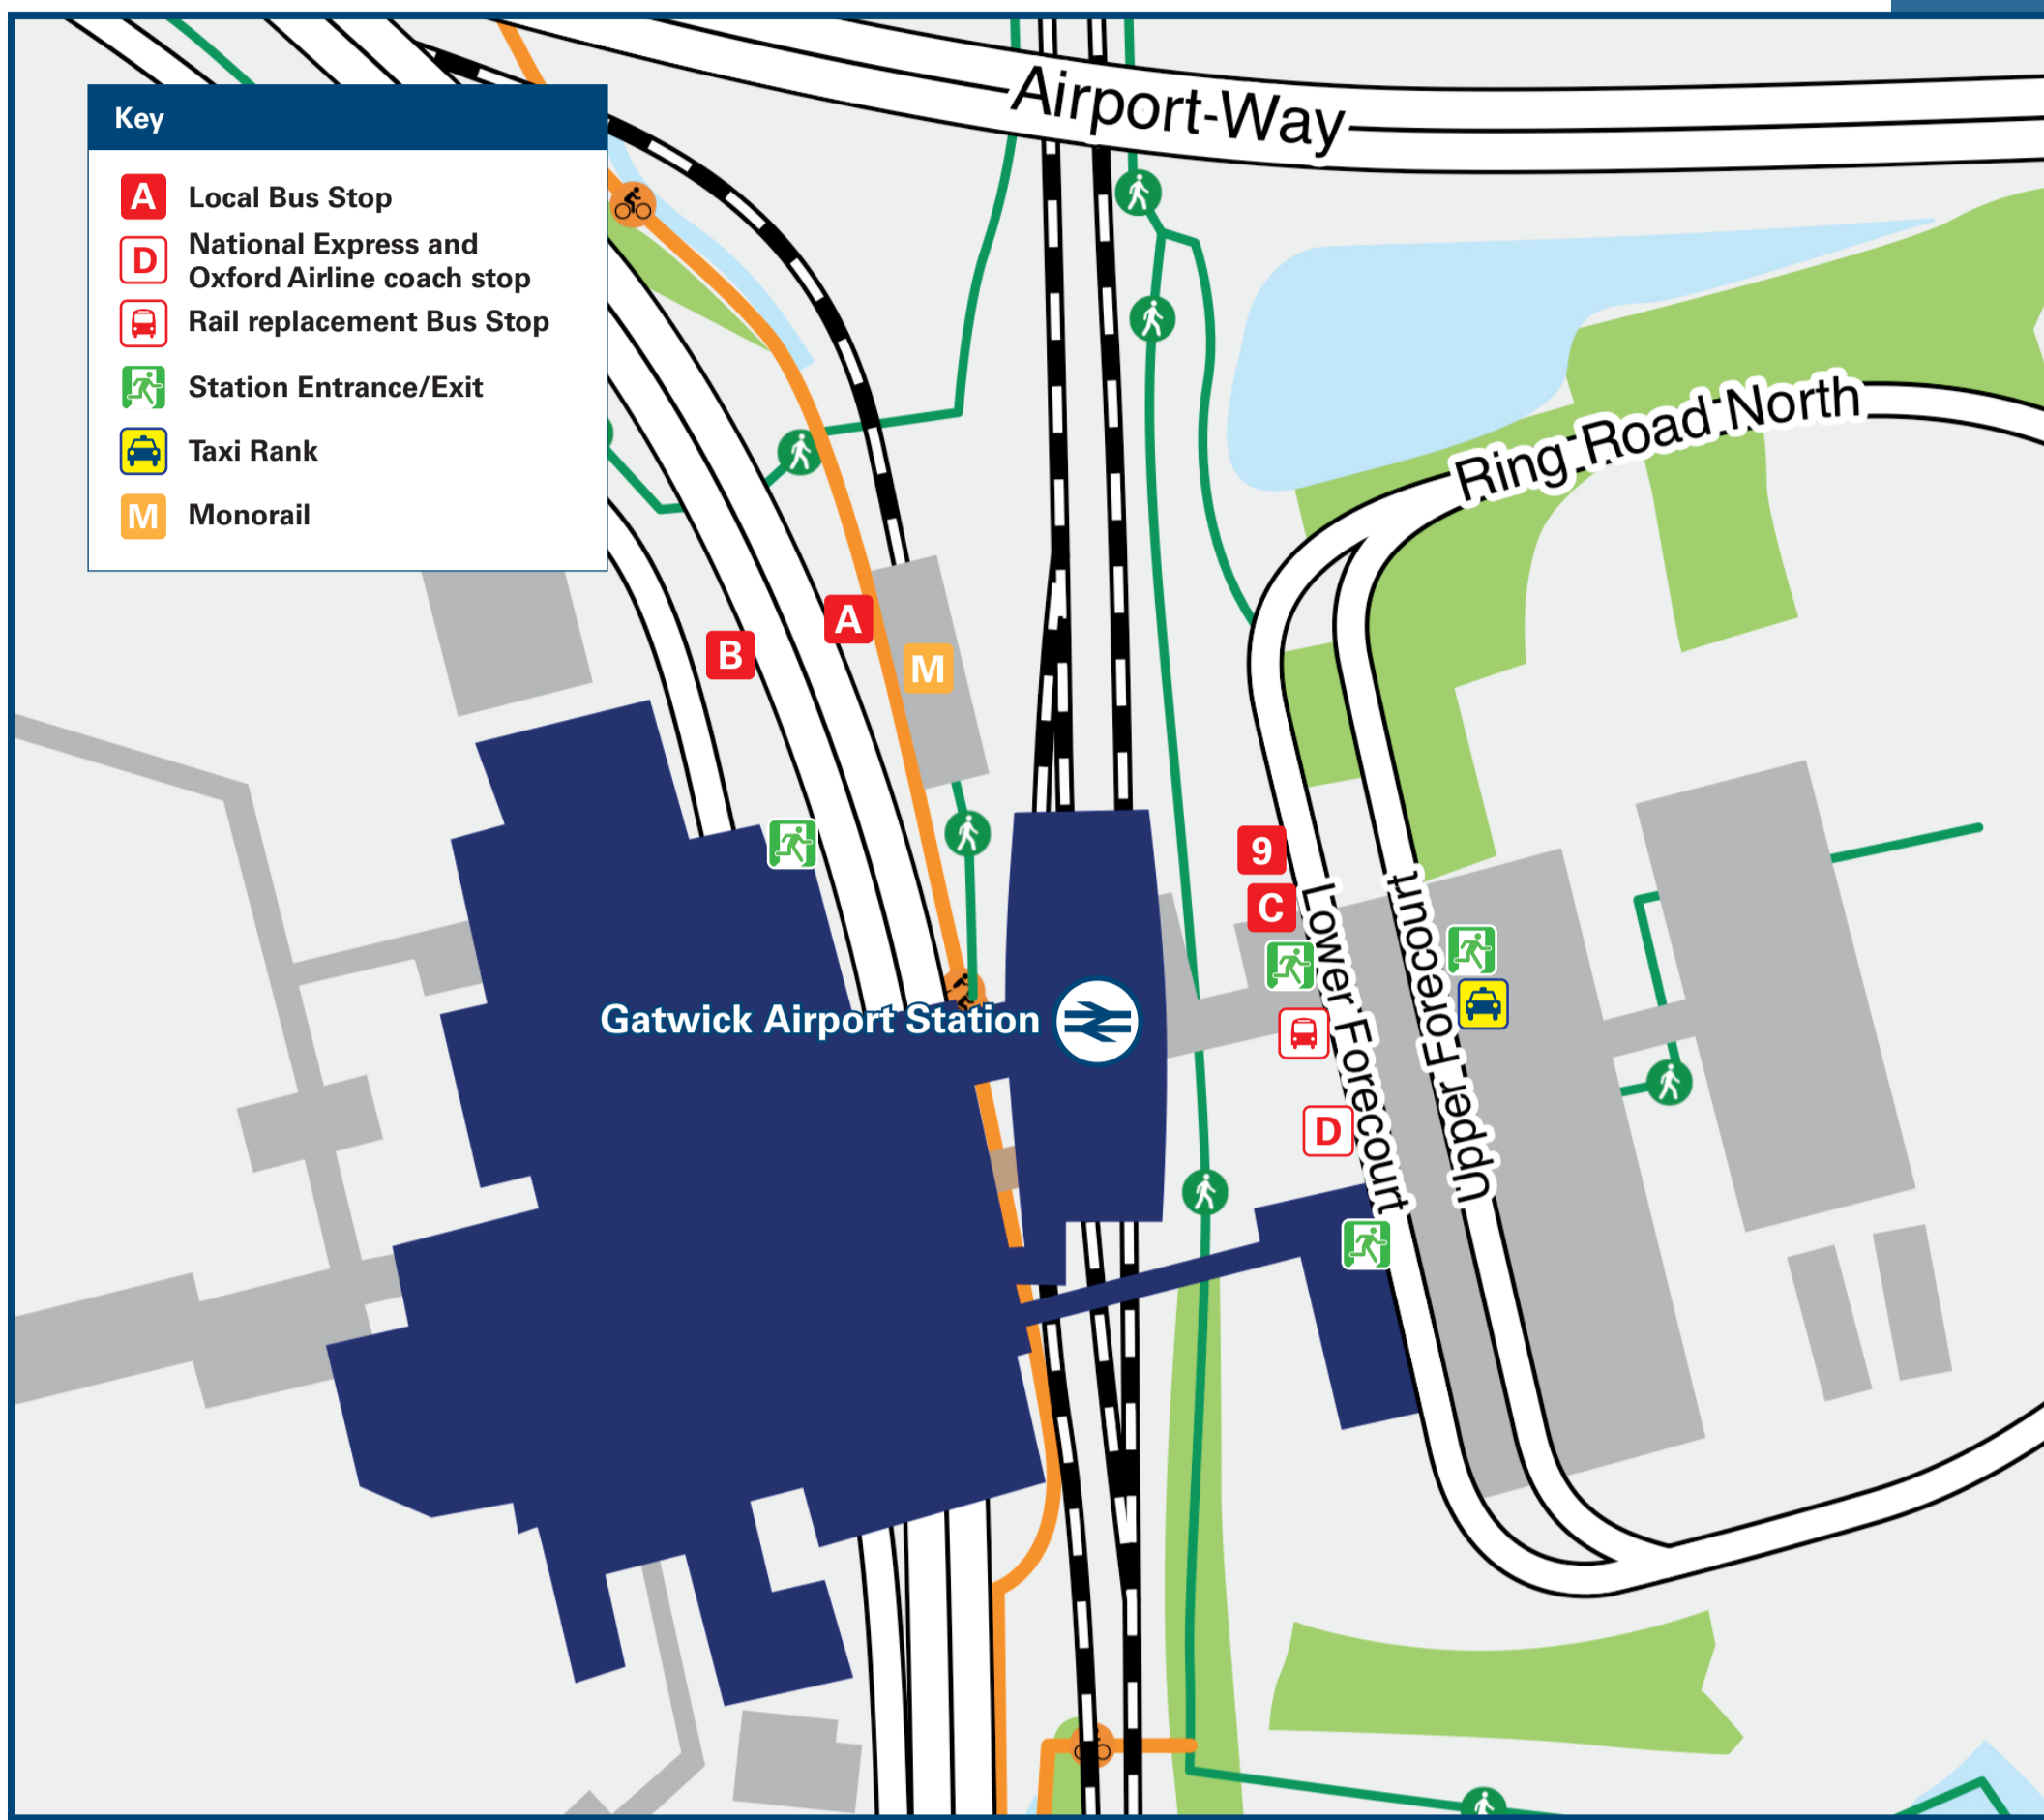

Gatwick Airport Station

Onward Travel Information

Buses and Taxis

Rail replacement buses depart from the station front on the Lower Forecourt of the bus station.