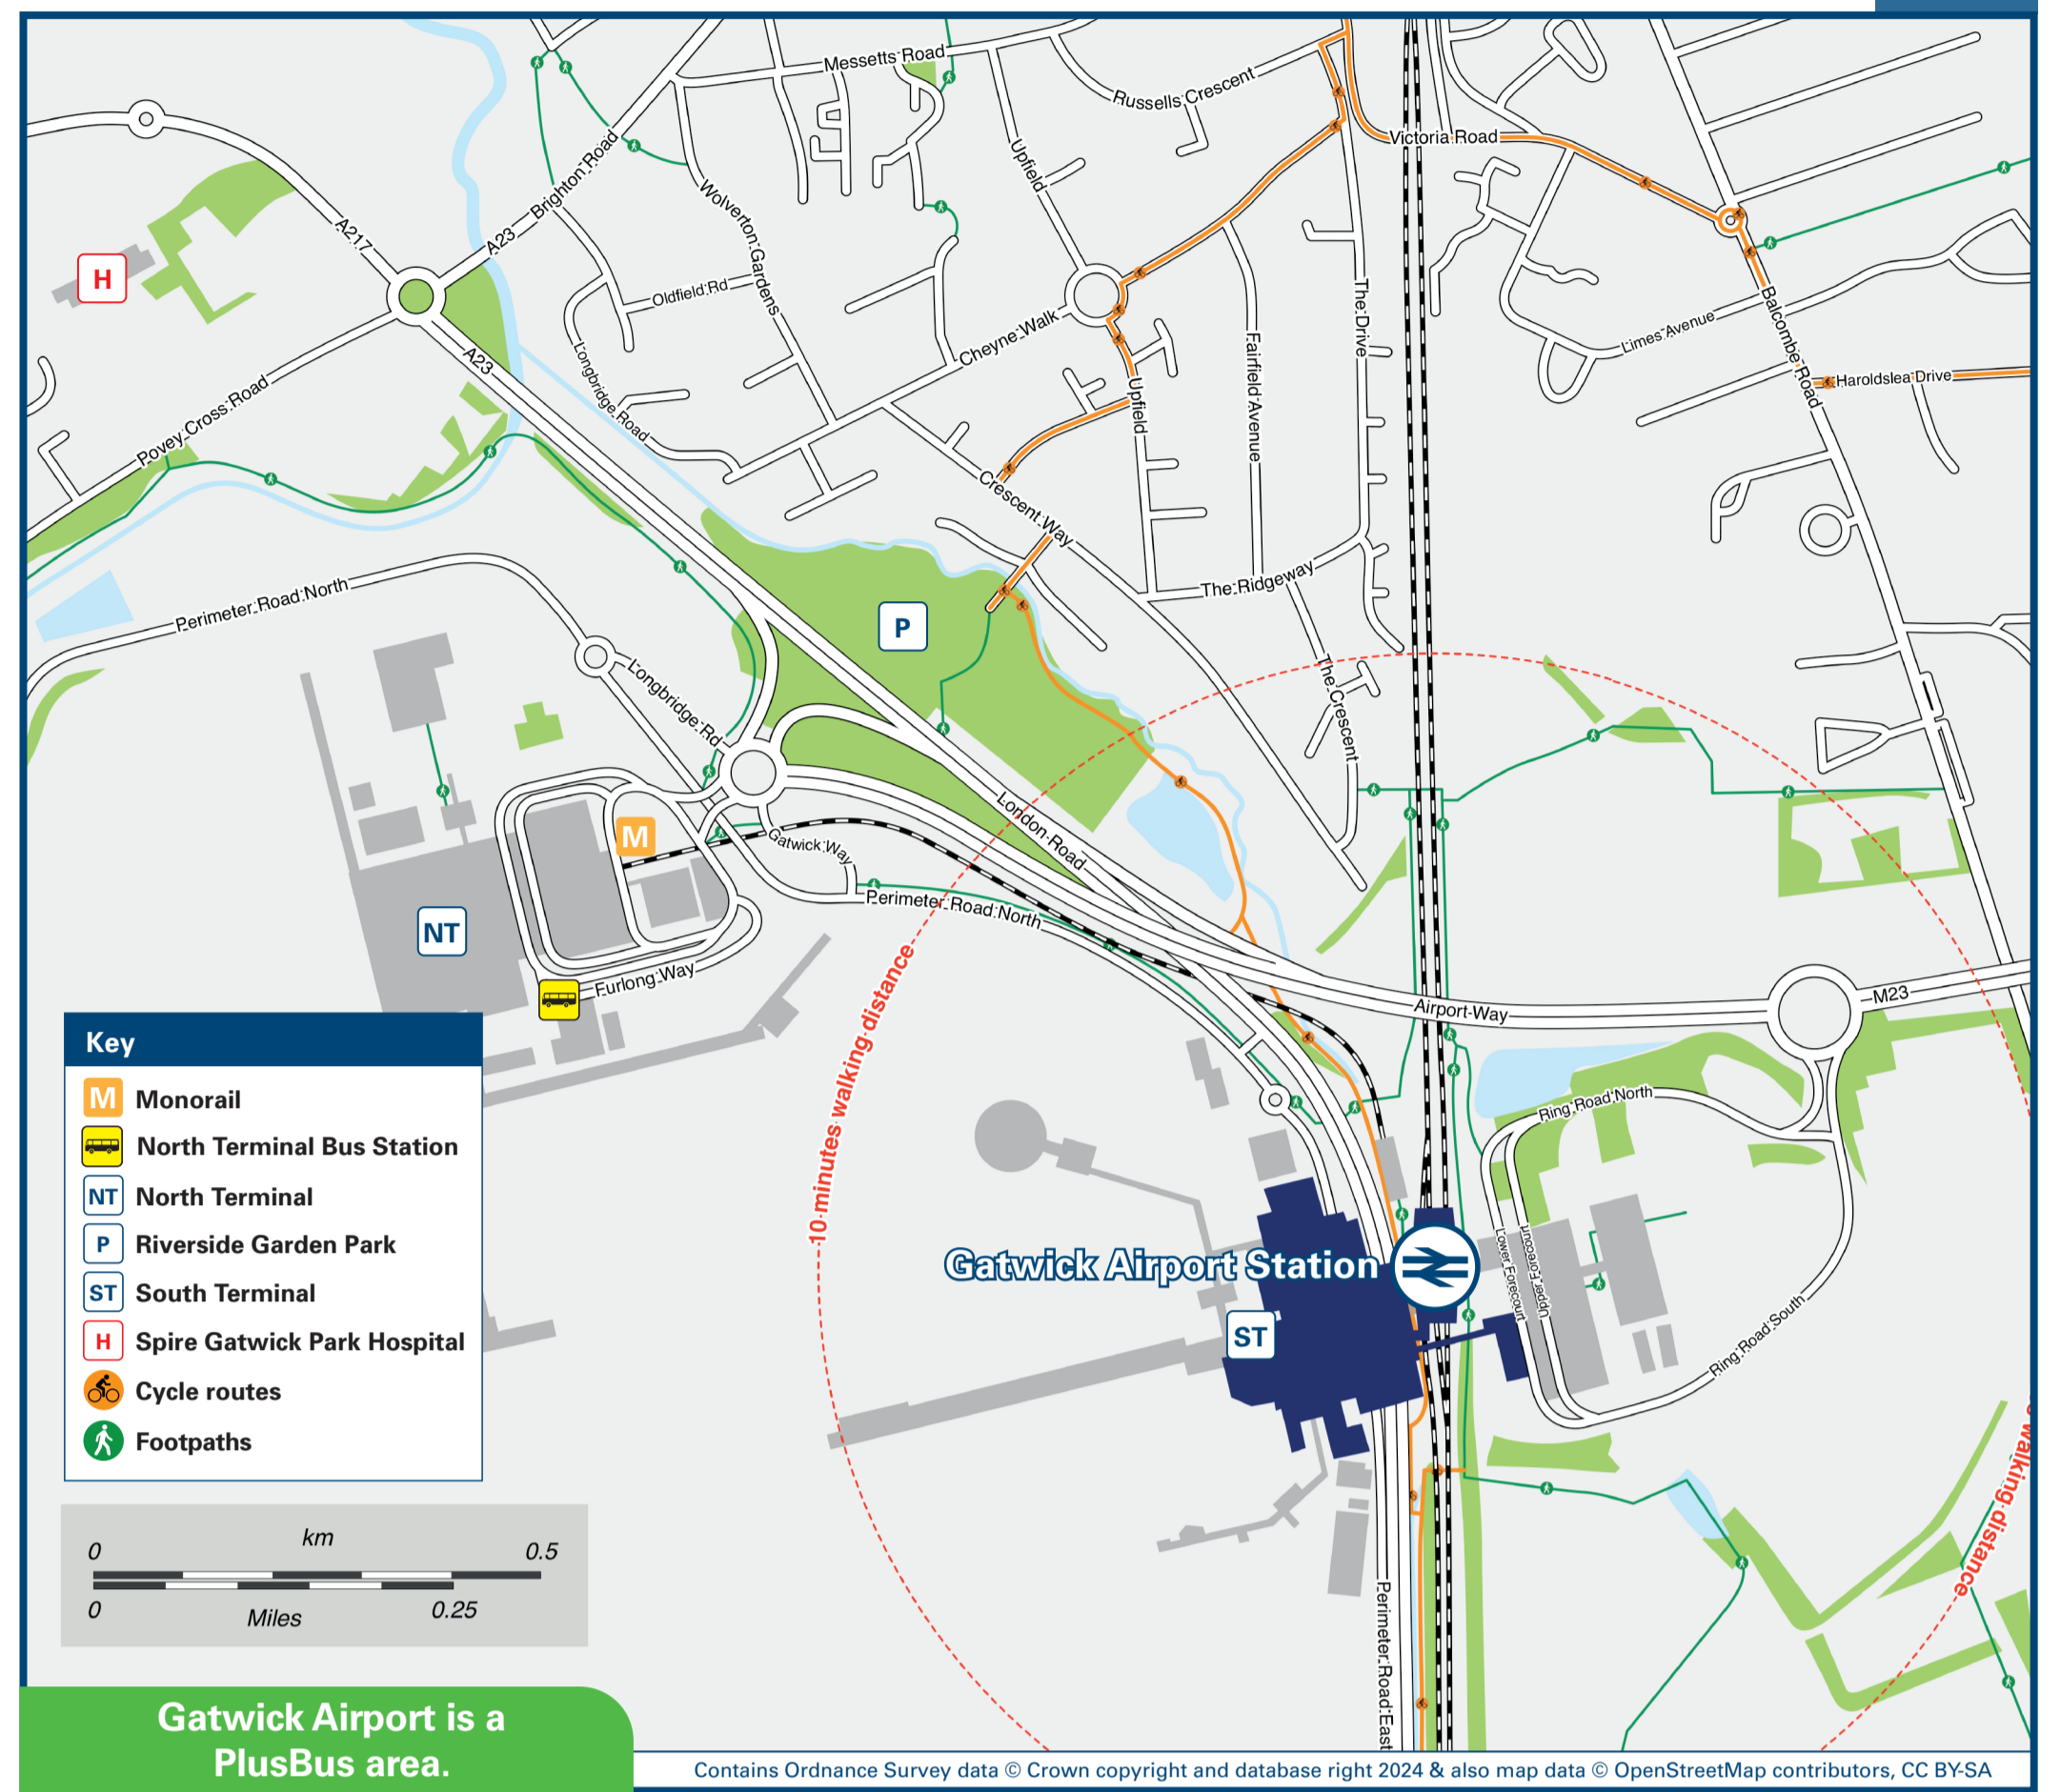

Local area map

Gatwick Airport is a PlusBus area.

PlusBus is a discount price 'bus pass' that you buy with your train ticket. It gives you unlimited bus travel around your chosen town, on participating buses. Visit www.plusbus.info

Main destinations by bus (Data correct at May 2024)

DESTINATION	BUS ROUTES	BUS STOP
Banstead	420*	B
Bewbush	3, 10, 200	A
Bletchingley	400	B
Broadfield Barton	10, 20	A
Broadfield Stadium (Crawley Town FC)	10, 20	A
Burstow	422+	A
Caterham	400	B
Charlwood	22	B
City Place	3, 10, 20, 22, 200, 400, 420**, 422+, 460	A
Copthorne	400, 422+	A
Crawley (Town Centre / Bus Station) Ⓞ	3, 4, 5, 10, 20, 22, 100, 400, 420**, 460	A
Crawley Hospital	3	A
Dorking Ⓞ	22	B
Earlswood Ⓞ	100, 400, 420*, 460	B
East Grinstead	400	A
East Surrey Hospital	100, 400, 420*, 460	B
Faygate Ⓞ	422+	A
Forge Wood (Balcombe Road, Surrey & Sussex Crematorium)	200	A
	3, 422+	A
	(Inter-Terminal mono-rail shuttle - see map for location)	
Gatwick Airport (North Terminal)	10, 100	B
	GH1	South Terminal Bus Station Ⓞ
Gatwick (Airport Inn, Gatwick)	100	B
	GH1	South Terminal Bus Station Ⓞ
Gatwick (Crown Plaza Hotel)	4, 5	A
	100	B
Gatwick (Holiday Inn)	100	B
	GH1	South Terminal Bus Station Ⓞ

DESTINATION	BUS ROUTES	BUS STOP
Gatwick (Ibis Hotel - Gatwick)	4, 5, 100	A
	17, 18	South Terminal Bus Station Ⓞ
Gatwick (Premier Inn - London Road)	4, 5, 100	A
	17, 18	South Terminal Bus Station Ⓞ
Gatwick (Travelodge Inn Gatwick Central)	100	B
	GH1	South Terminal Bus Station Ⓞ
Godstone	400	B
Gossops Green	3, 200	A
Horley (Brighton Road / A23)	20, 22, 100, 400, 420*, 460	B
Horley (Langshott / The Acres)	20	B
Horley (Town Centre) Ⓞ	20, 22, 100, 424+	B
Horsham Ⓞ	200	A
lfield	200	A
Langley Green	4, 5, 200	A
Langshott (Brookfield Drive)	20	B
Leigh	22	B
Maidenbower	100	A
Manor Royal	10, 20, 22, 100, 200, 400, 420**, 422+, 460	A
Manor Royal (Premier Inn)	100	A
Northgate (Crawley)	100, 400, 420**, 460	A
Northgate (Northgate Avenue)	22, 400, 420**, 422+, 460	A
Northgate (Woodfield Road)	100	A
North Heath (& Littlehaven station) Ⓞ	200	A
Nutfield	400	B
Pease Pottage (Woodgate)	20	A
Redhill Ⓞ	100, 400, 420*, 460	B
Reigate Ⓞ	420*, 424+, 460	B
Roffey	200	A
Salfords Ⓞ	100, 400, 420*, 460	B