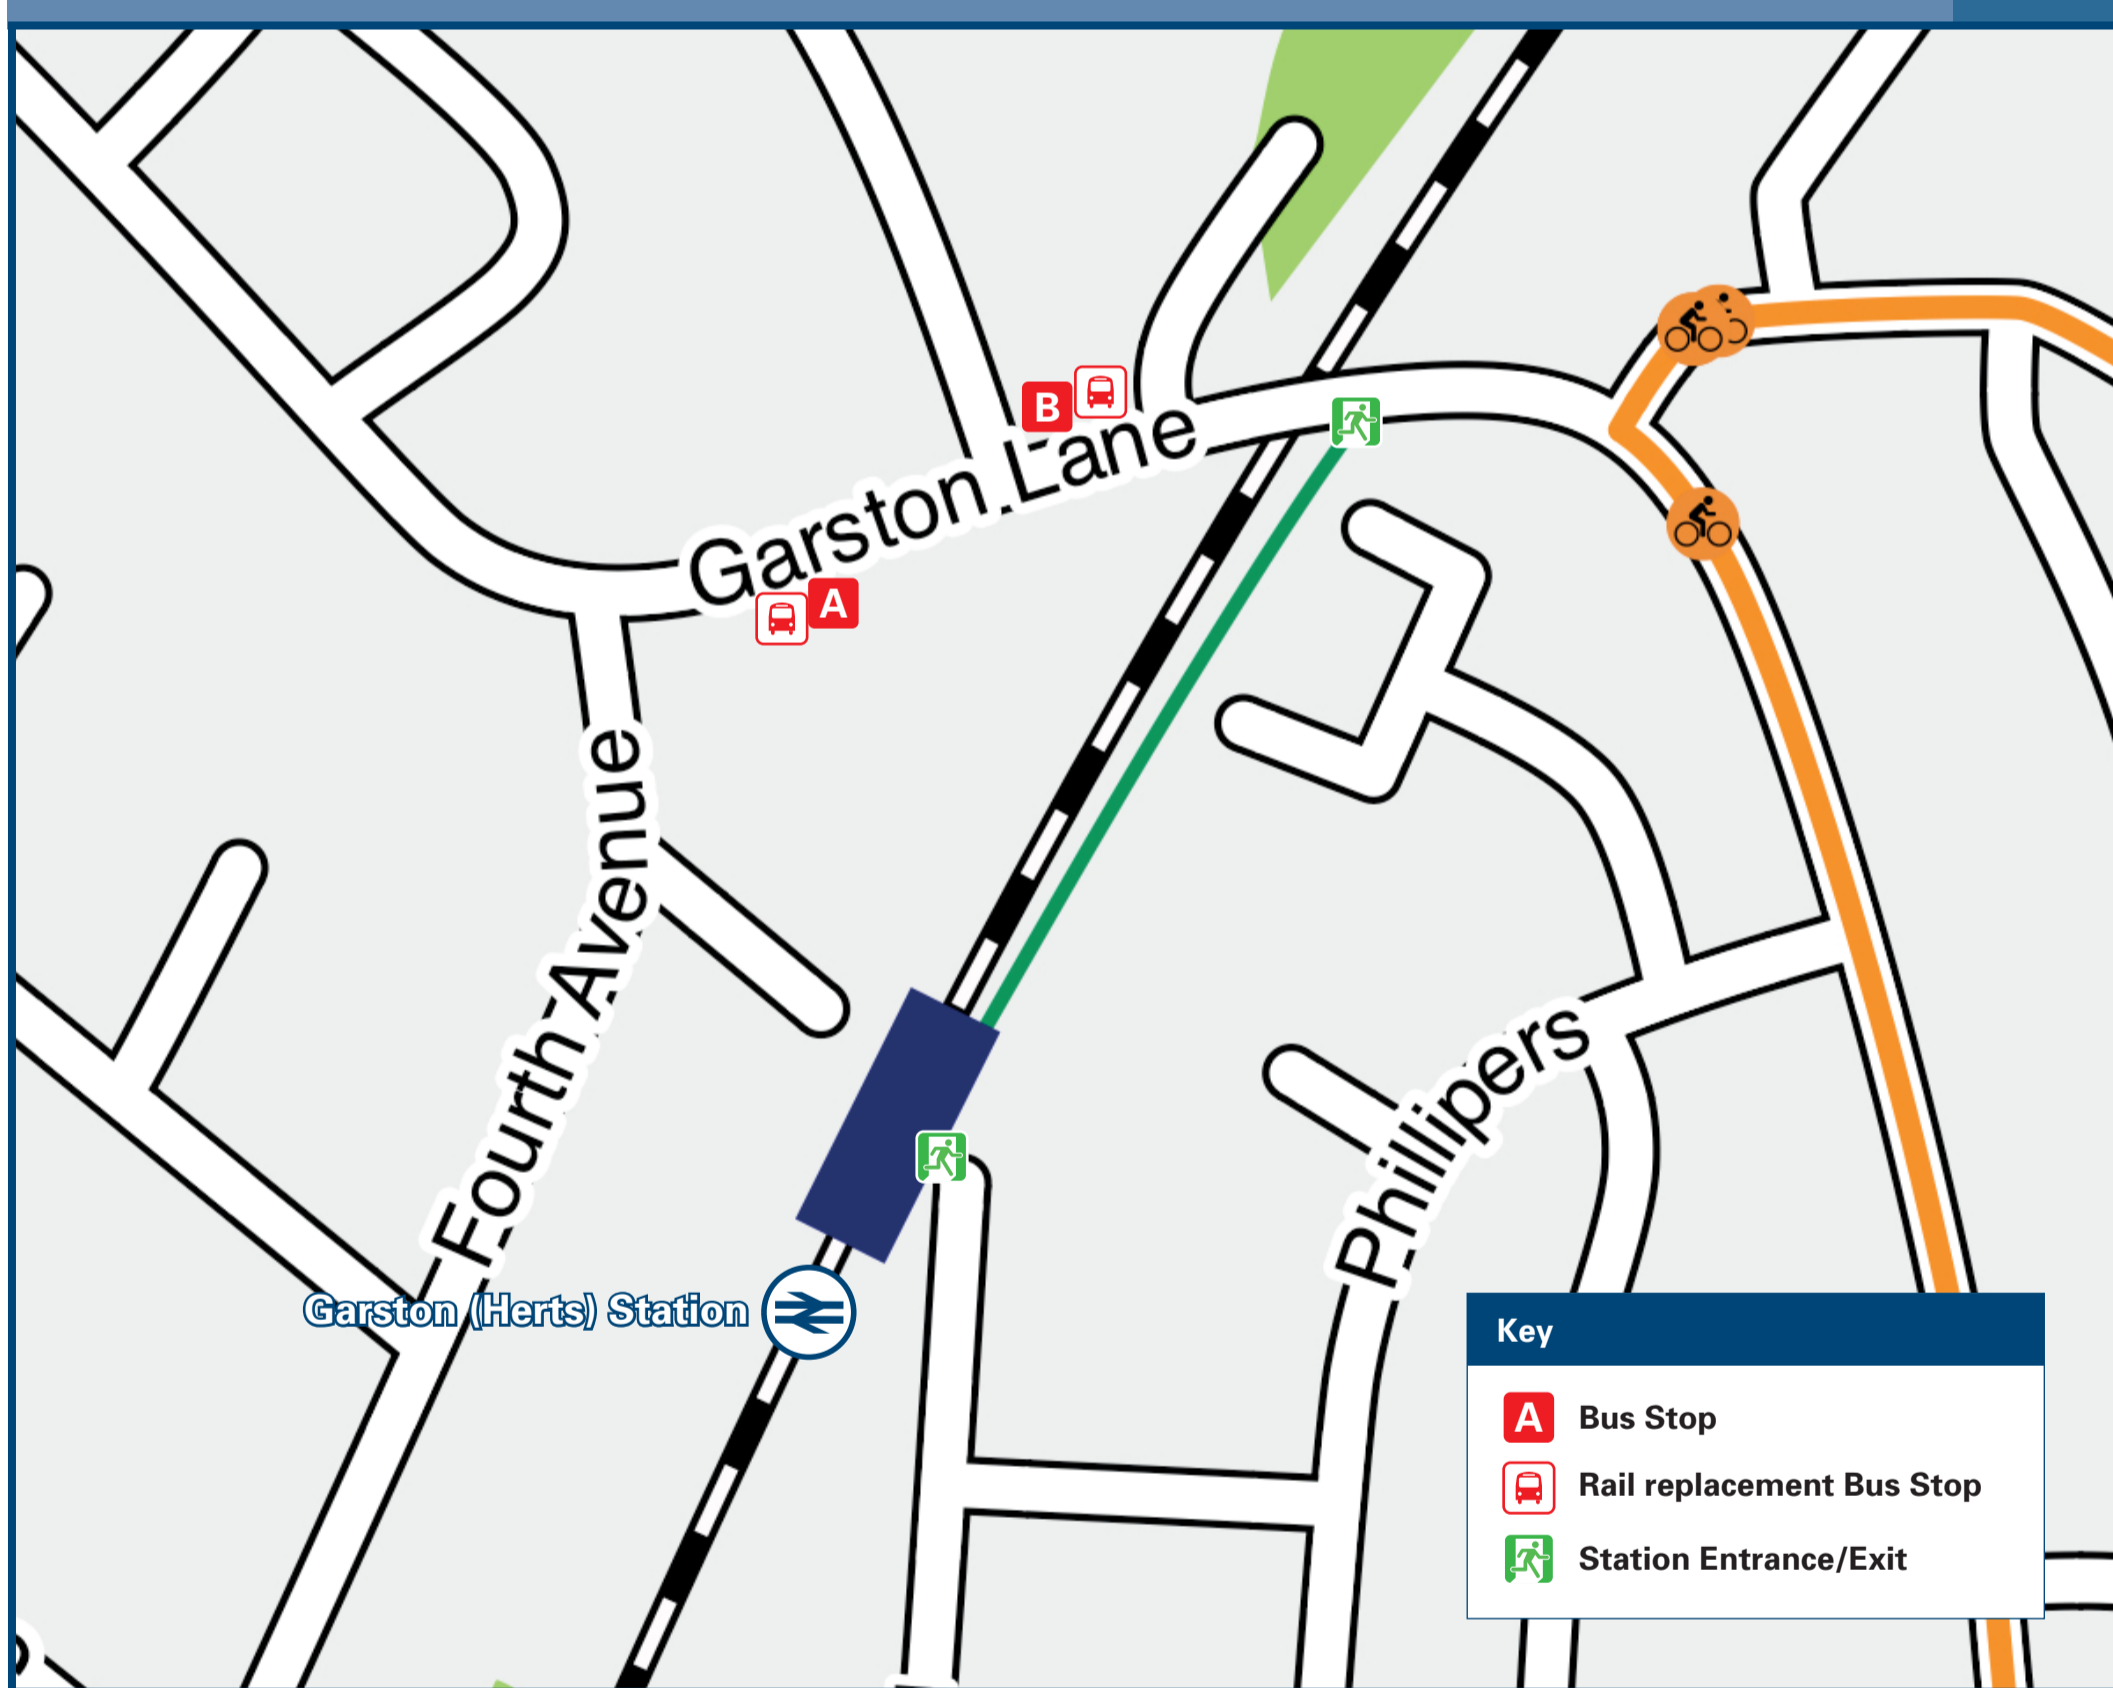

# Garston (Hertfordshire) Station

## Local area map

## Buses

Rail replacement buses/coaches depart from bus stops on Garston Lane: Stop A towards St Albans and Stop B towards Watford (see Buses map above).