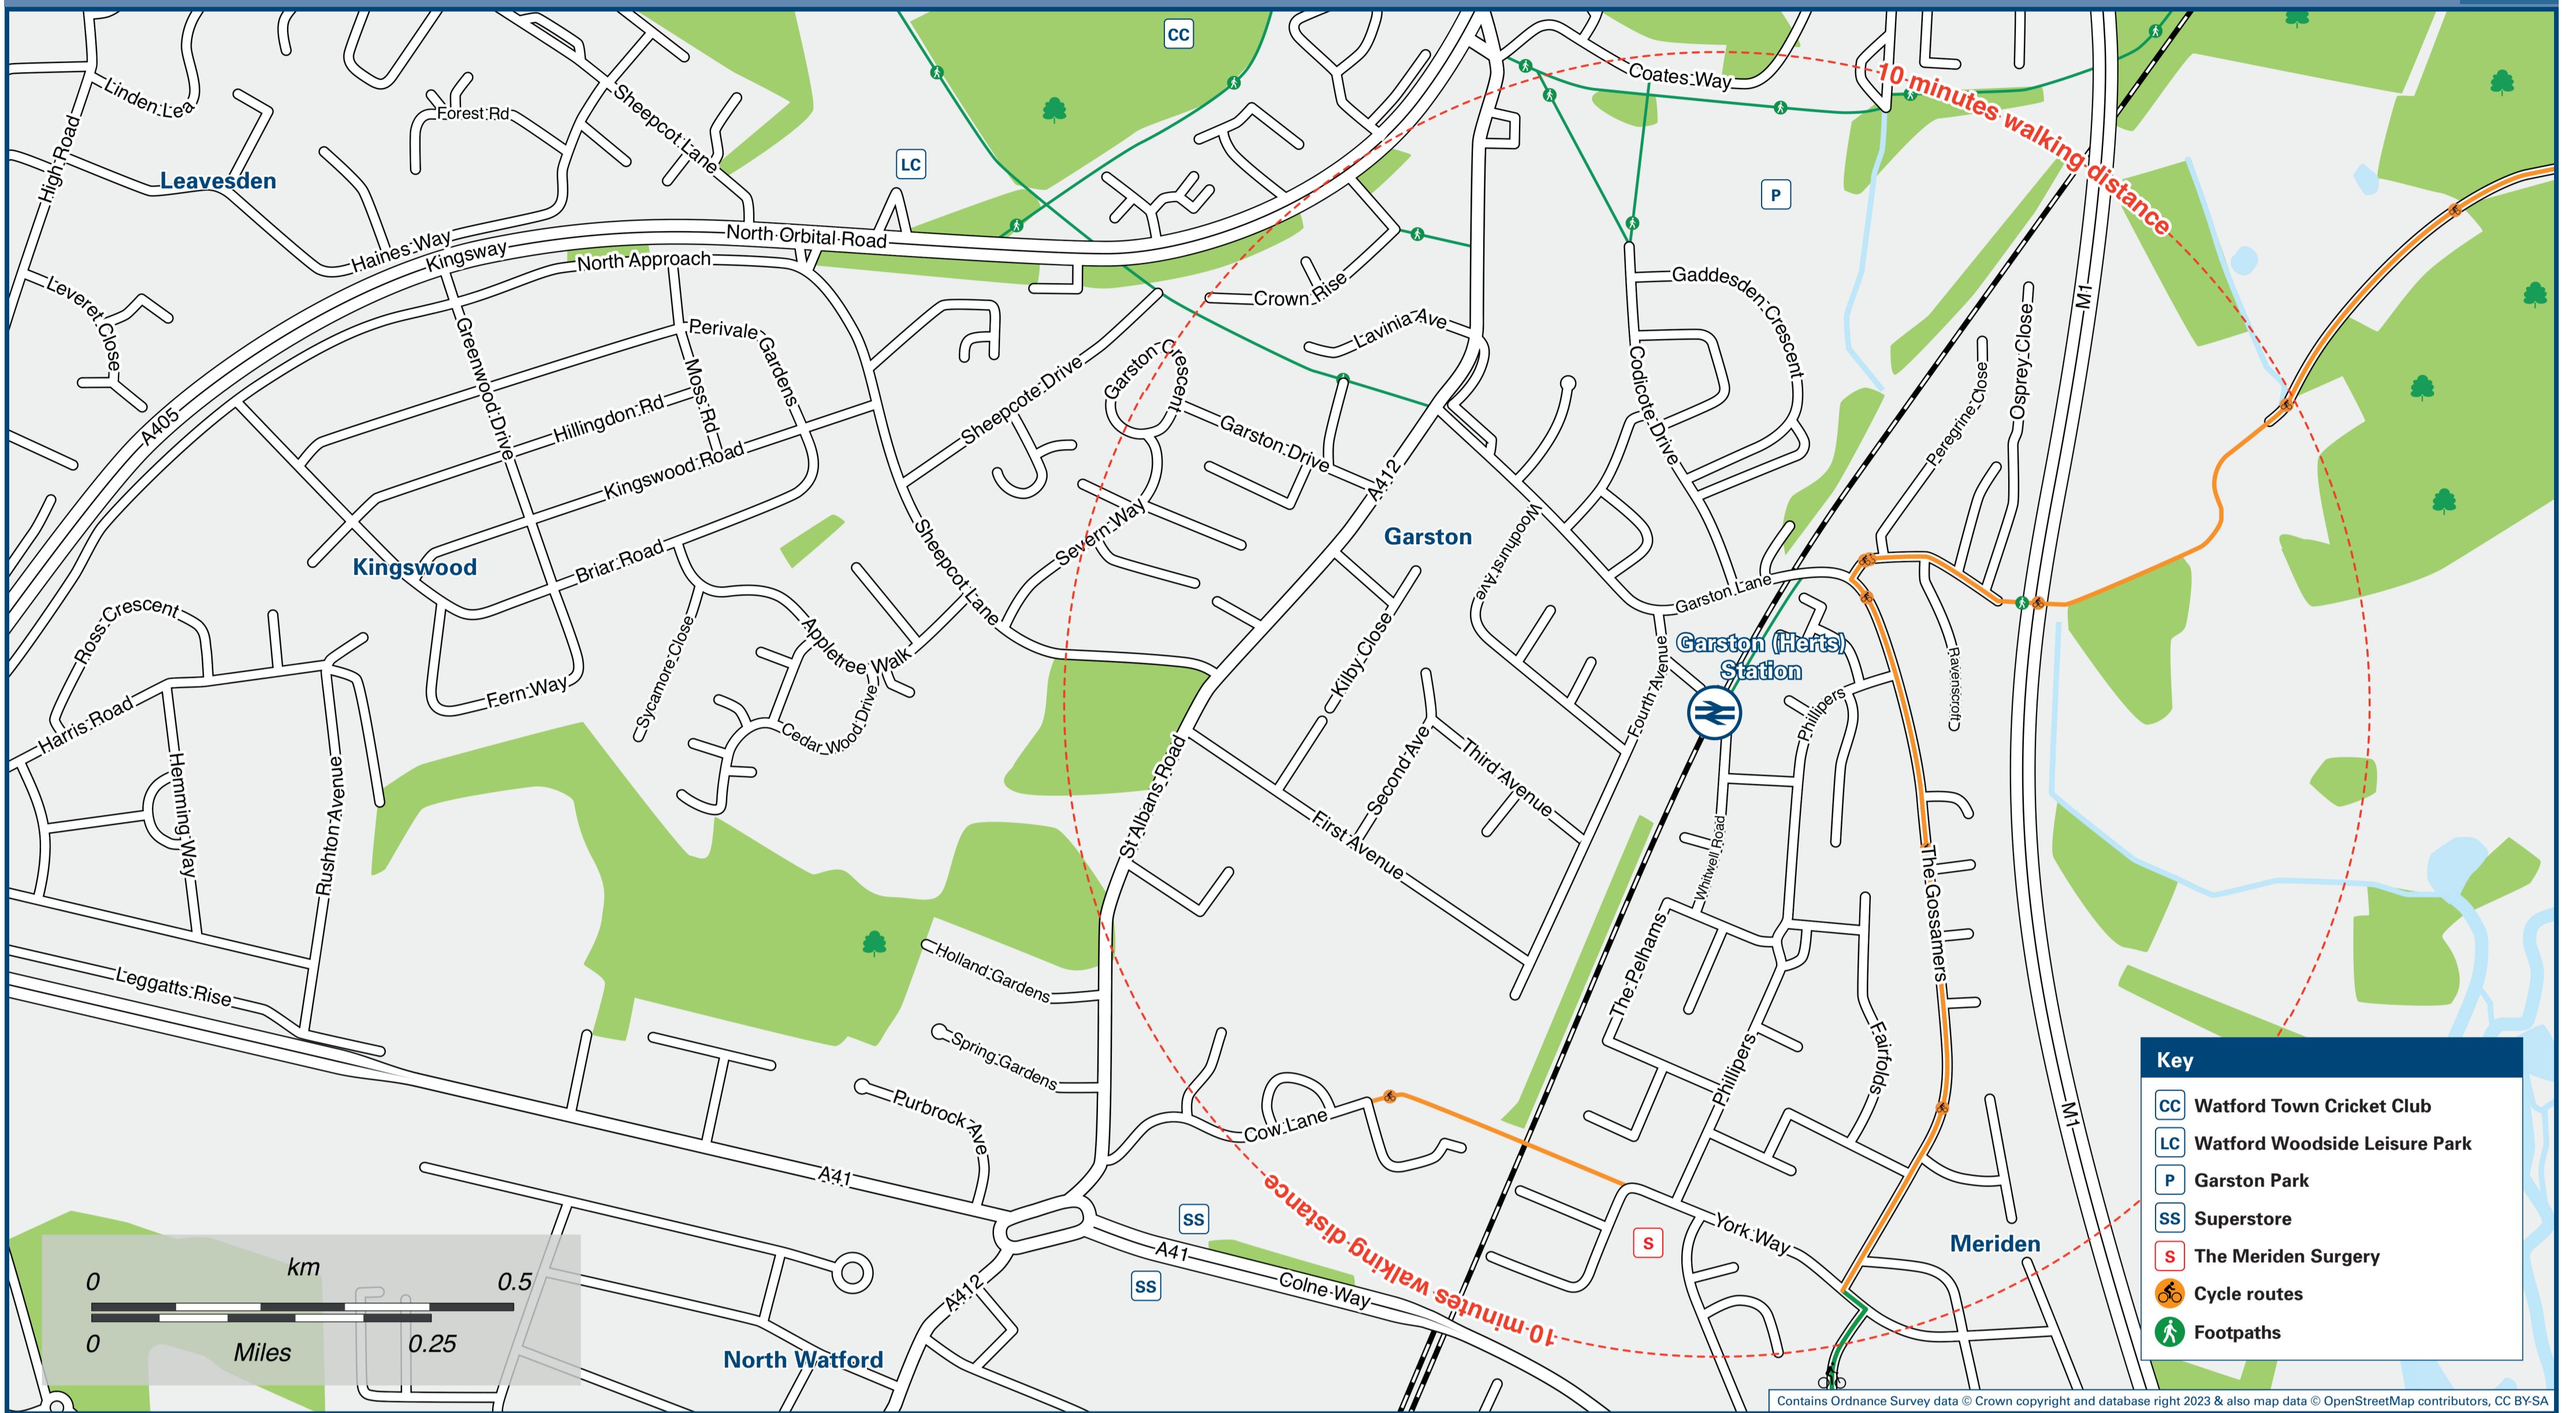

# Garston (Hertfordshire) Station

# Onward Travel Information

## Local area map

## Buses

Rail replacement buses/coaches depart from bus stops on Garston Lane: Stop A towards St Albans and Stop B towards Watford (see Buses map above).