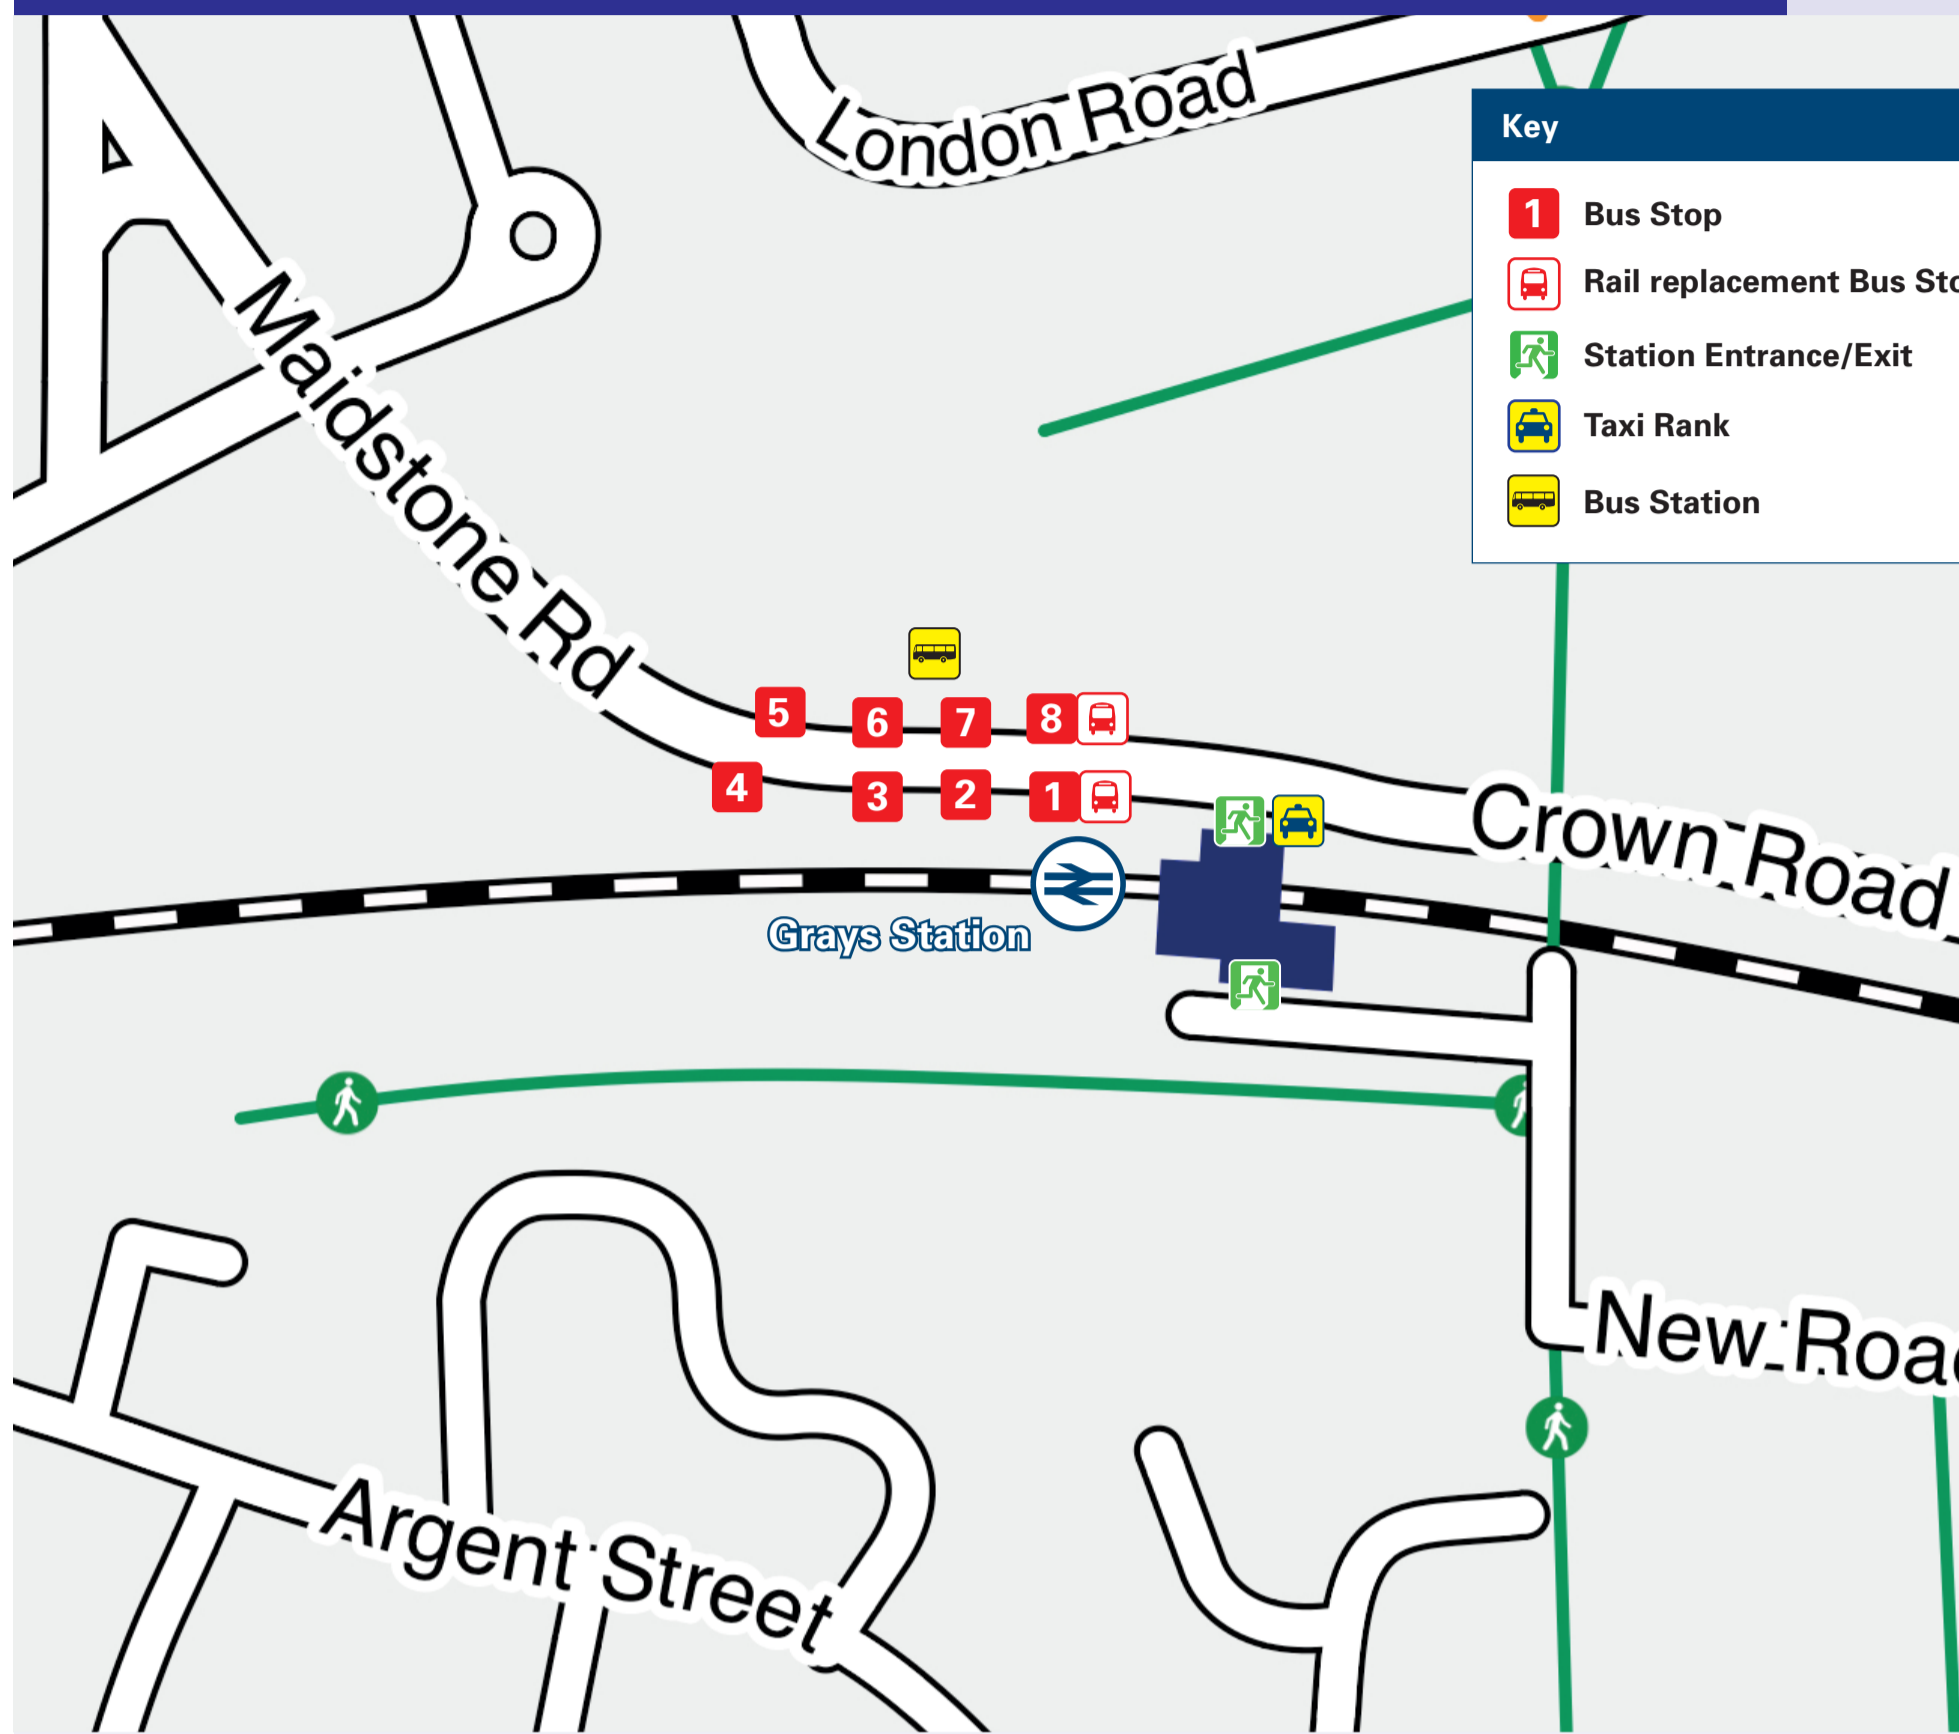

Onward Travel Information

Grays Station

Buses and Taxis

c2C Rail replacement at the Bus Station west of the Platform 2/3 Entrance: Buses toward Rainham/Upminster/London at Bus Bay **1**. Buses toward Tilbury/Southend at Bus Bay **8**.

Local area map

Main destinations by bus

(Data correct at March 2026)

DESTINATION	BUS ROUTES	BUS STOP	DESTINATION	BUS ROUTES	BUS STOP	DESTINATION	BUS ROUTES	BUS STOP
Aveley	22	2	Little Thurrock (Dock Road)	200	5	Thurrock Hospital	88*	5
Basildon	100	6	Orsett	100	6		269*	8
	200	5	Orsett Hospital	88*, 200	5	Tilbury	200	5
Basildon Hospital	100	6	Palmer's (Thurrock) College	73, 83	7		73	7
	200	5		375*	8	Uplands Estate (Purfleet)	44	3
Brentwood (High Street)	269*	8	Purfleet	22#	2		73, 83	1
	200	5		44	3	West Thurrock (London Road)	22	2
Chadwell St Mary	73, 83	7	Socketts Heath	73, 83	7		100	4
	375*	8		88*	5	West Tilbury (the Green)	44	3
Chafford Hundred	33	8		100	6		375*	8
	200	5	South Ockendon	22	2			
Corringham	100	6		269*	8			
	375*	8	South Stifford (London Road)	73, 83	1			
East Tilbury	375*	8		22	2			
	100	6	Stanford-le-Hope	44	3			
Fobbing	200	5		100	4			
	22#	2		200	5			
Garrison Estate (Purfleet)	44	3	Stifford Clays	100	6			
	375*	8		375*	8			
Horndon on the Hill	73, 83	1		88*	5			
	375*	8		269*	8			
intu Lakeside (Direct routes)	22	2						
	100	4						
intu Lakeside (via Purfleet)	44	3						

Direct trains operate to this destination from this station.

Change here for connecting National Rail services.

* Bus routes 88, 269 and 375 run limited services on Mondays to Saturdays, only. No Sunday services.