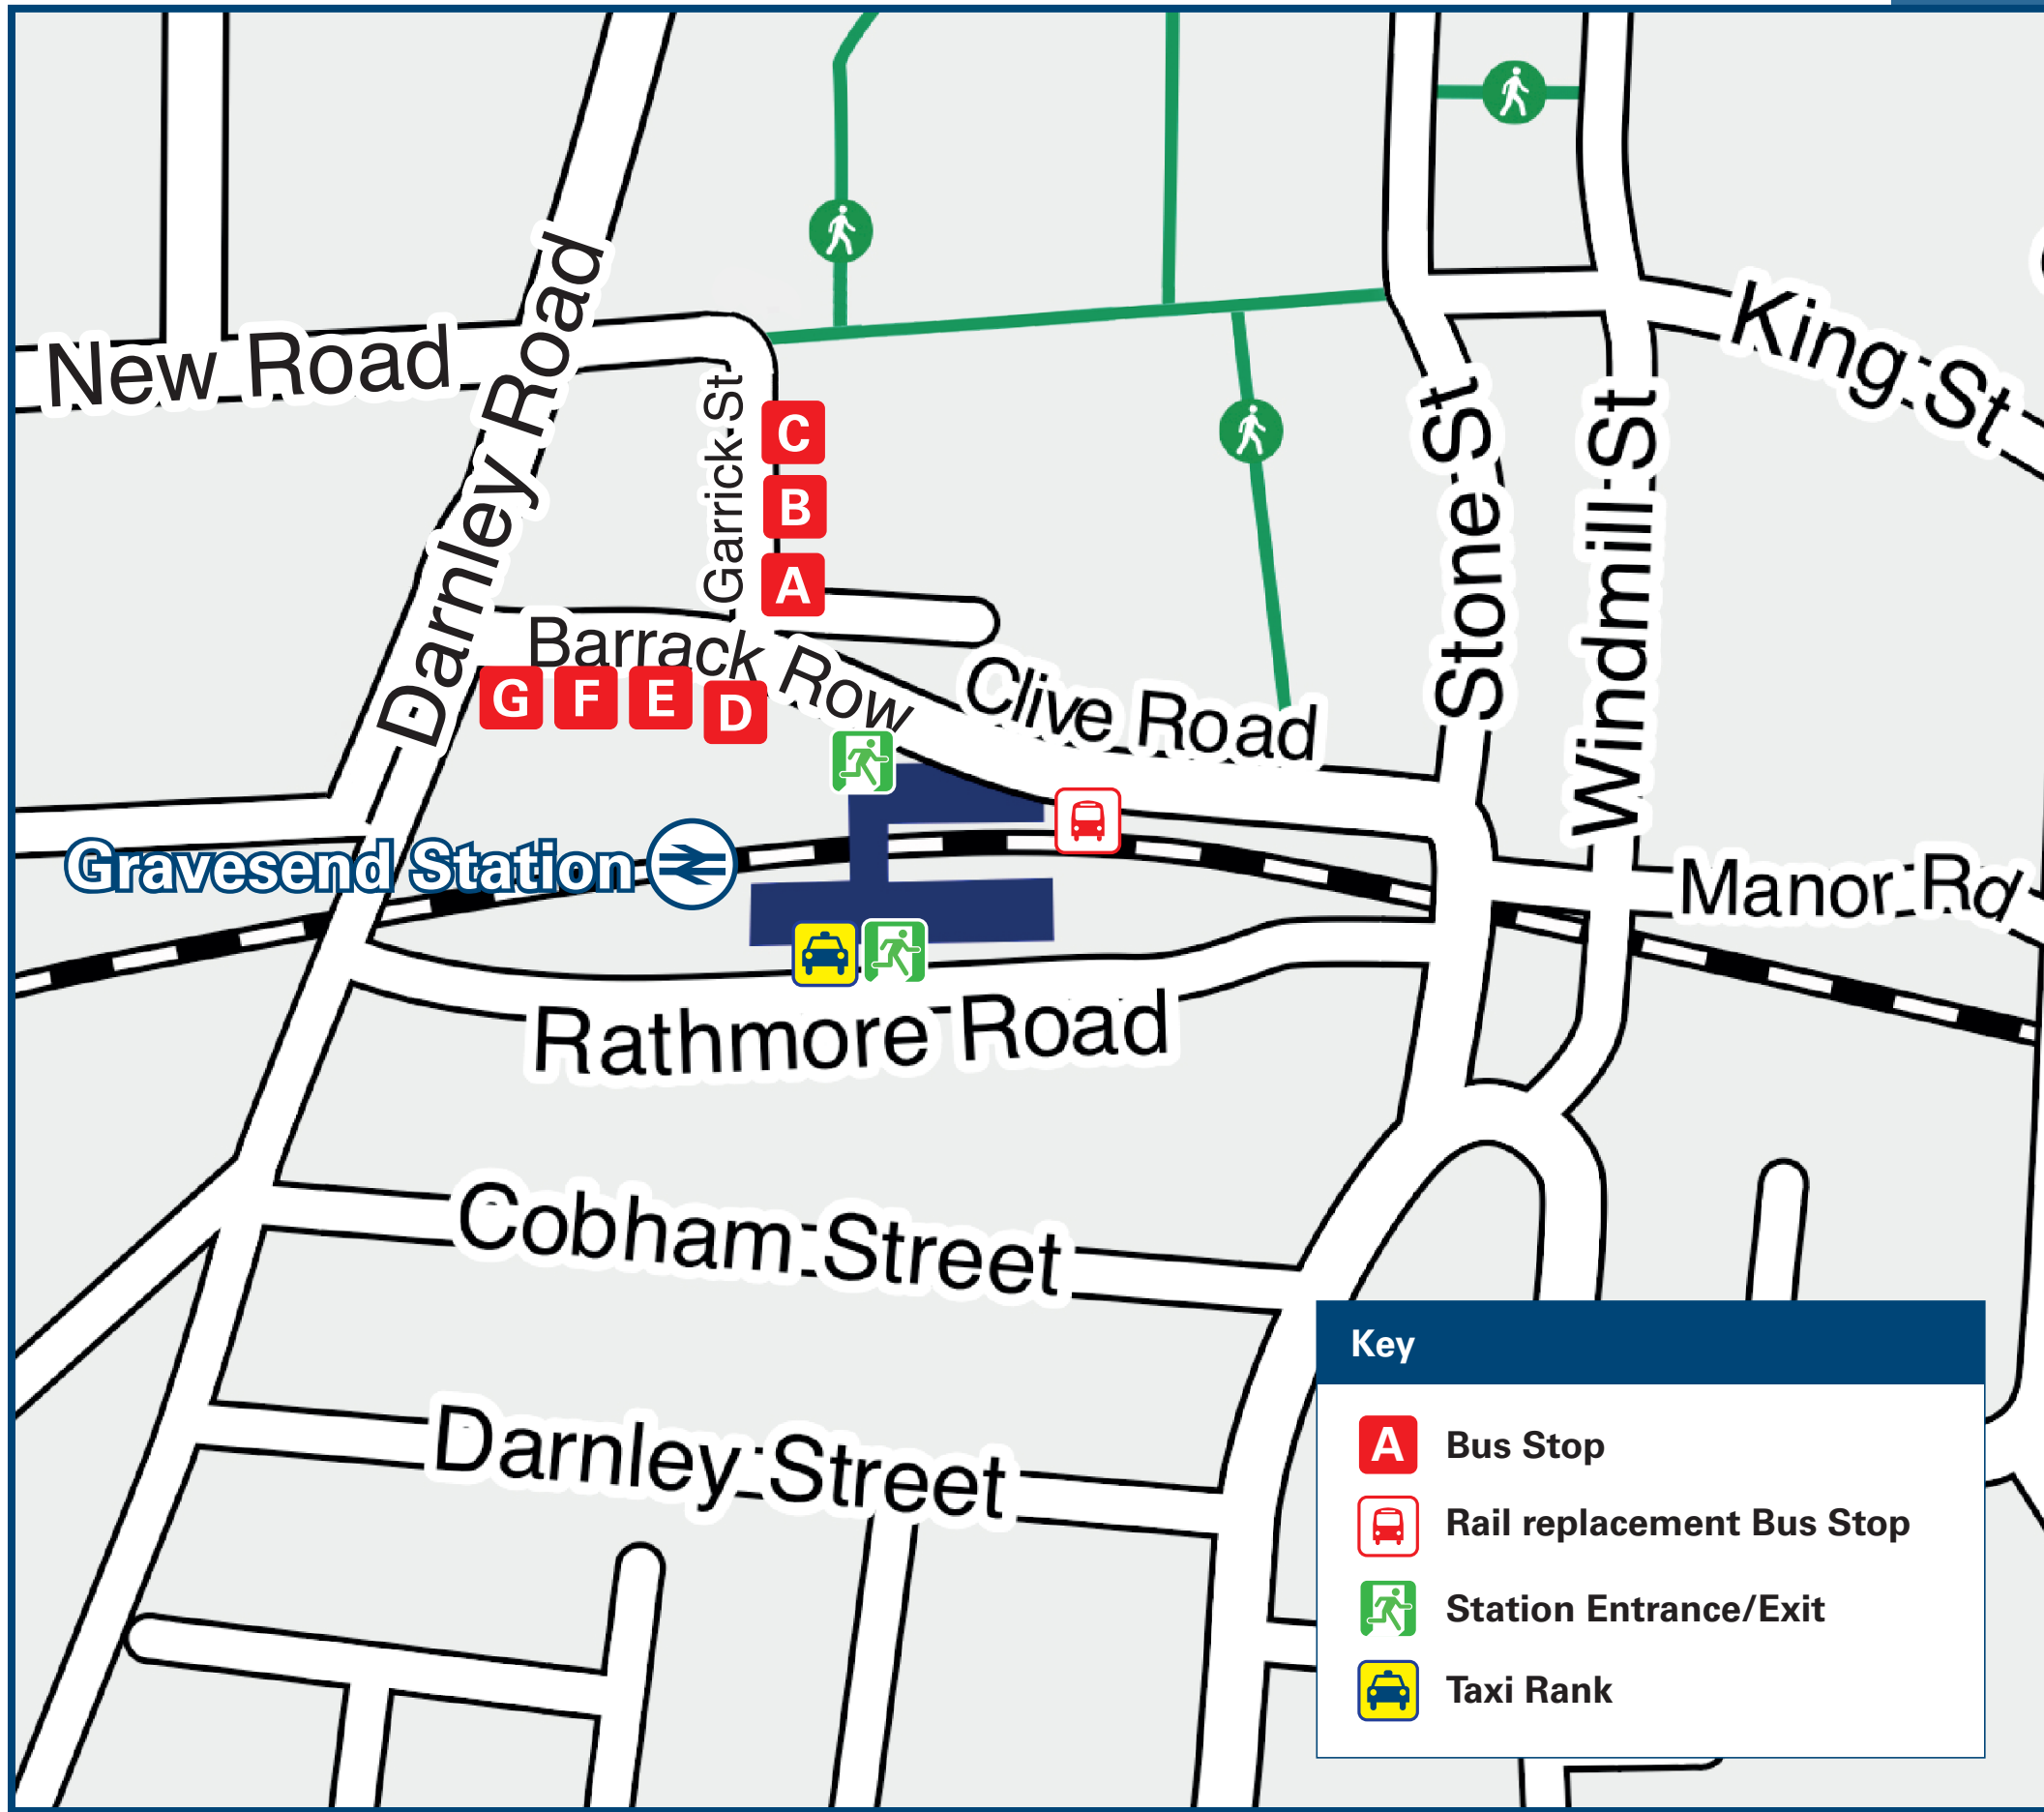

Gravesend Station

Onward Travel Information

Buses and Taxis

Rail replacement buses depart from bus stop adjacent to Station on Clive Road.

Local area map

Gravesend is a PlusBus area.

PlusBus is a discount price 'bus pass' that you buy with your train ticket. It gives you unlimited bus travel around your chosen town, on participating buses. Visit www.plusbus.info

Main destinations by bus

(Data correct at July 2024)

DESTINATION	BUS ROUTES	BUS STOP
Bluewater	B fastrack 483 490	B C D
Borough Green	308+	F
Borough Green & Wrotham Station	308+	F
Cascades Leisure Centre	480A, 481	E
Chalk	190, 416*, 417*	D
Chatham (Railway Station)	190	D
Chatham (Waterfront Bus Station)	190	D
Christian Fields	483	F
Cliffe (for RSPB Cliffe Pools)	417*	D
Cliffe Woods	417*	D
Cobham	416*, 417	D
Culverstone Green	308	F
Darent Valley Hospital	B fastrack	B
Dartford (Home Gardens, for Dartford Station)	B fastrack 470**, 480	B C
Denton	190, 416*, 417* 480A, 481	D E
Ebbsfleet International Station	AZ fastrack** B fastrack 481+, 483	A B C
Greenhithe Station	AZ fastrack** B fastrack	A B
Hartley	489	G
Higham (Forge Lane, Gravesend Road)	190	D

DESTINATION	BUS ROUTES	BUS STOP
Higham Station	417*	D
Horns Cross (The Bull)	470**, 480	C
Istead Rise	308	F
Kings Farm	480A, 481 483	E F
Longfield	489	G
Meopham	308 416*	F D
Milton	190, 416*, 417* 480A, 481	D E
New Ash Green	489	G
New Barn	489	G
Northfleet (Coldharbour Road, Morrisons)	308 483	F G
Northfleet (High Street)	470**, 480, 490	C
Northfleet (Springhead Road, Thames Way)	AZ fastrack** B fastrack 483	A B C
Pepper Hill	483, 489	G
Perry Street	483, 489	G
Riverview Park	480A, 481	E
Rochester Station	190	D
Sevenoaks	308+	F
Shorne	190, 416*, 417*	D
Singlewell (Mackenzie Way Shops)	490A	E
Sole Street	416*	D
Southfleet	489	G

DESTINATION	BUS ROUTES	BUS STOP
Strood (Canal Road)	190	D
Swanscombe	AZ fastrack** B fastrack 470**, 480 483	A B C G
Thong Lane	416*, 417*	D
Tilbury	Ferry	Town Pier
Vigo Village	308	F
Westcourt	416*, 417*	D
Wrotham	481 308+	E F