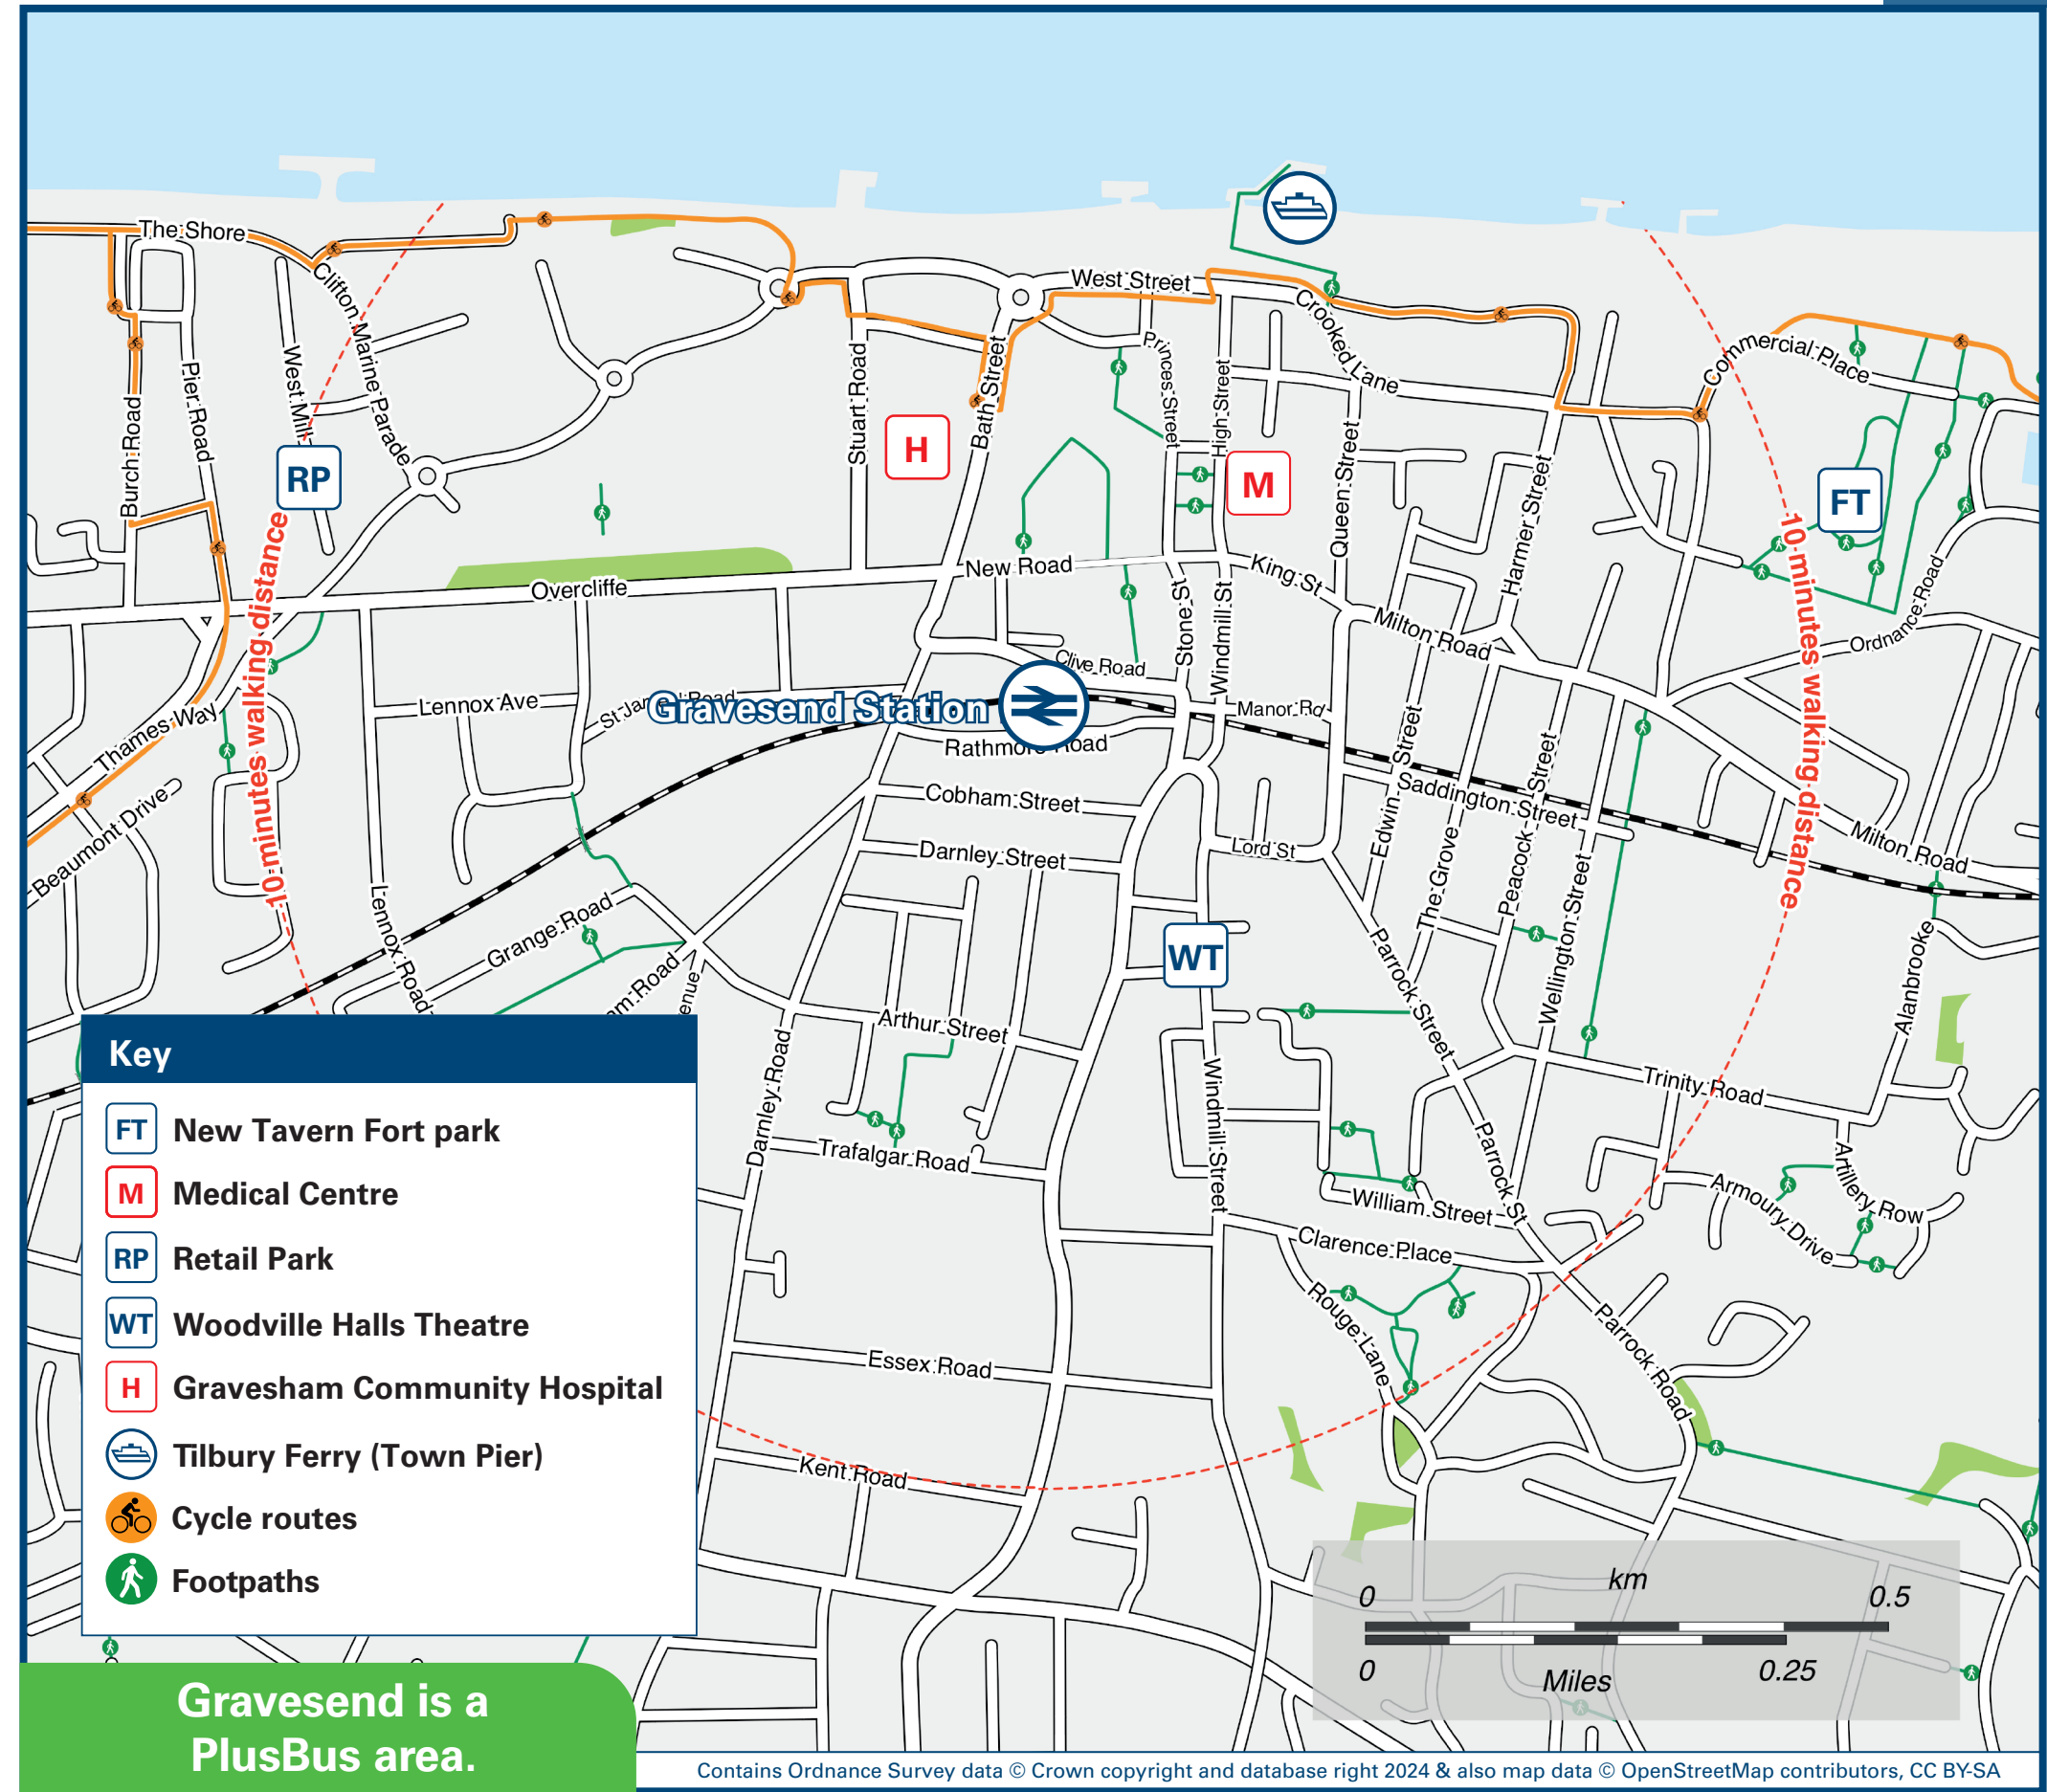

Gravesend Station

Onward Travel Information

Buses and Taxis

Rail replacement buses depart from bus stop adjacent to Station on Clive Road.

Local area map

Gravesend is a PlusBus area.

PlusBus is a discount price 'bus pass' that you buy with your train ticket. It gives you unlimited bus travel around your chosen town, on participating buses. Visit www.plusbus.info

Main destinations by bus

(Data correct at July 2024)

DESTINATION	BUS ROUTES	BUS STOP
Bluewater	B fastrack 483 490	B C D
Borough Green	308+	F
Borough Green & Wrotham Station	308+	F
Cascades Leisure Centre	480A, 481	E
Chalk	190, 416*, 417*	D
Chatham (Railway Station)	190	D
Chatham (Waterfront Bus Station)	190	D
Christian Fields	483	F
Cliffe (for RSPB Cliffe Pools)	417*	D
Cliffe Woods	417*	D
Cobham	416*, 417	D
Culverstone Green	308	F
Darent Valley Hospital	B fastrack	B
Dartford (Home Gardens, for Dartford Station)	B fastrack 470**, 480	B C
Denton	190, 416*, 417* 480A, 481	D E
Ebbsfleet International Station	AZ fastrack** B fastrack 481+, 483	A B C
Greenhithe Station	AZ fastrack** B fastrack	A B
Hartley	489	G
Higham (Forge Lane, Gravesend Road)	190	D

DESTINATION	BUS ROUTES	BUS STOP
Higham Station	417*	D
Horns Cross (The Bull)	470**, 480	C
Istead Rise	308	F
Kings Farm	480A, 481 483	E F
Longfield	489	G
Meopham	308 416*	F D
Milton	190, 416*, 417* 480A, 481	D E
New Ash Green	489	G
New Barn	489	G
Northfleet (Coldharbour Road, Morrisons)	308 483	F G
Northfleet (High Street)	470**, 480, 490	C
Northfleet (Springhead Road, Thames Way)	AZ fastrack** B fastrack 483	A B C
Pepper Hill	483, 489	G
Perry Street	483, 489	G
Riverview Park	480A, 481	E
Rochester Station	190	D
Sevenoaks	308+	F
Shorne	190, 416*, 417*	D
Singlewell (Mackenzie Way Shops)	490A	E
Sole Street	416*	D
Southfleet	489	G

DESTINATION	BUS ROUTES	BUS STOP
Strood (Canal Road)	190	D
Swanscombe	AZ fastrack** B fastrack 470**, 480 483	A B C G
Thong Lane	416*, 417*	D
Tilbury	Ferry	Town Pier
Vigo Village	308	F
Westcourt	416*, 417*	D
Wrotham	481 308+	E F