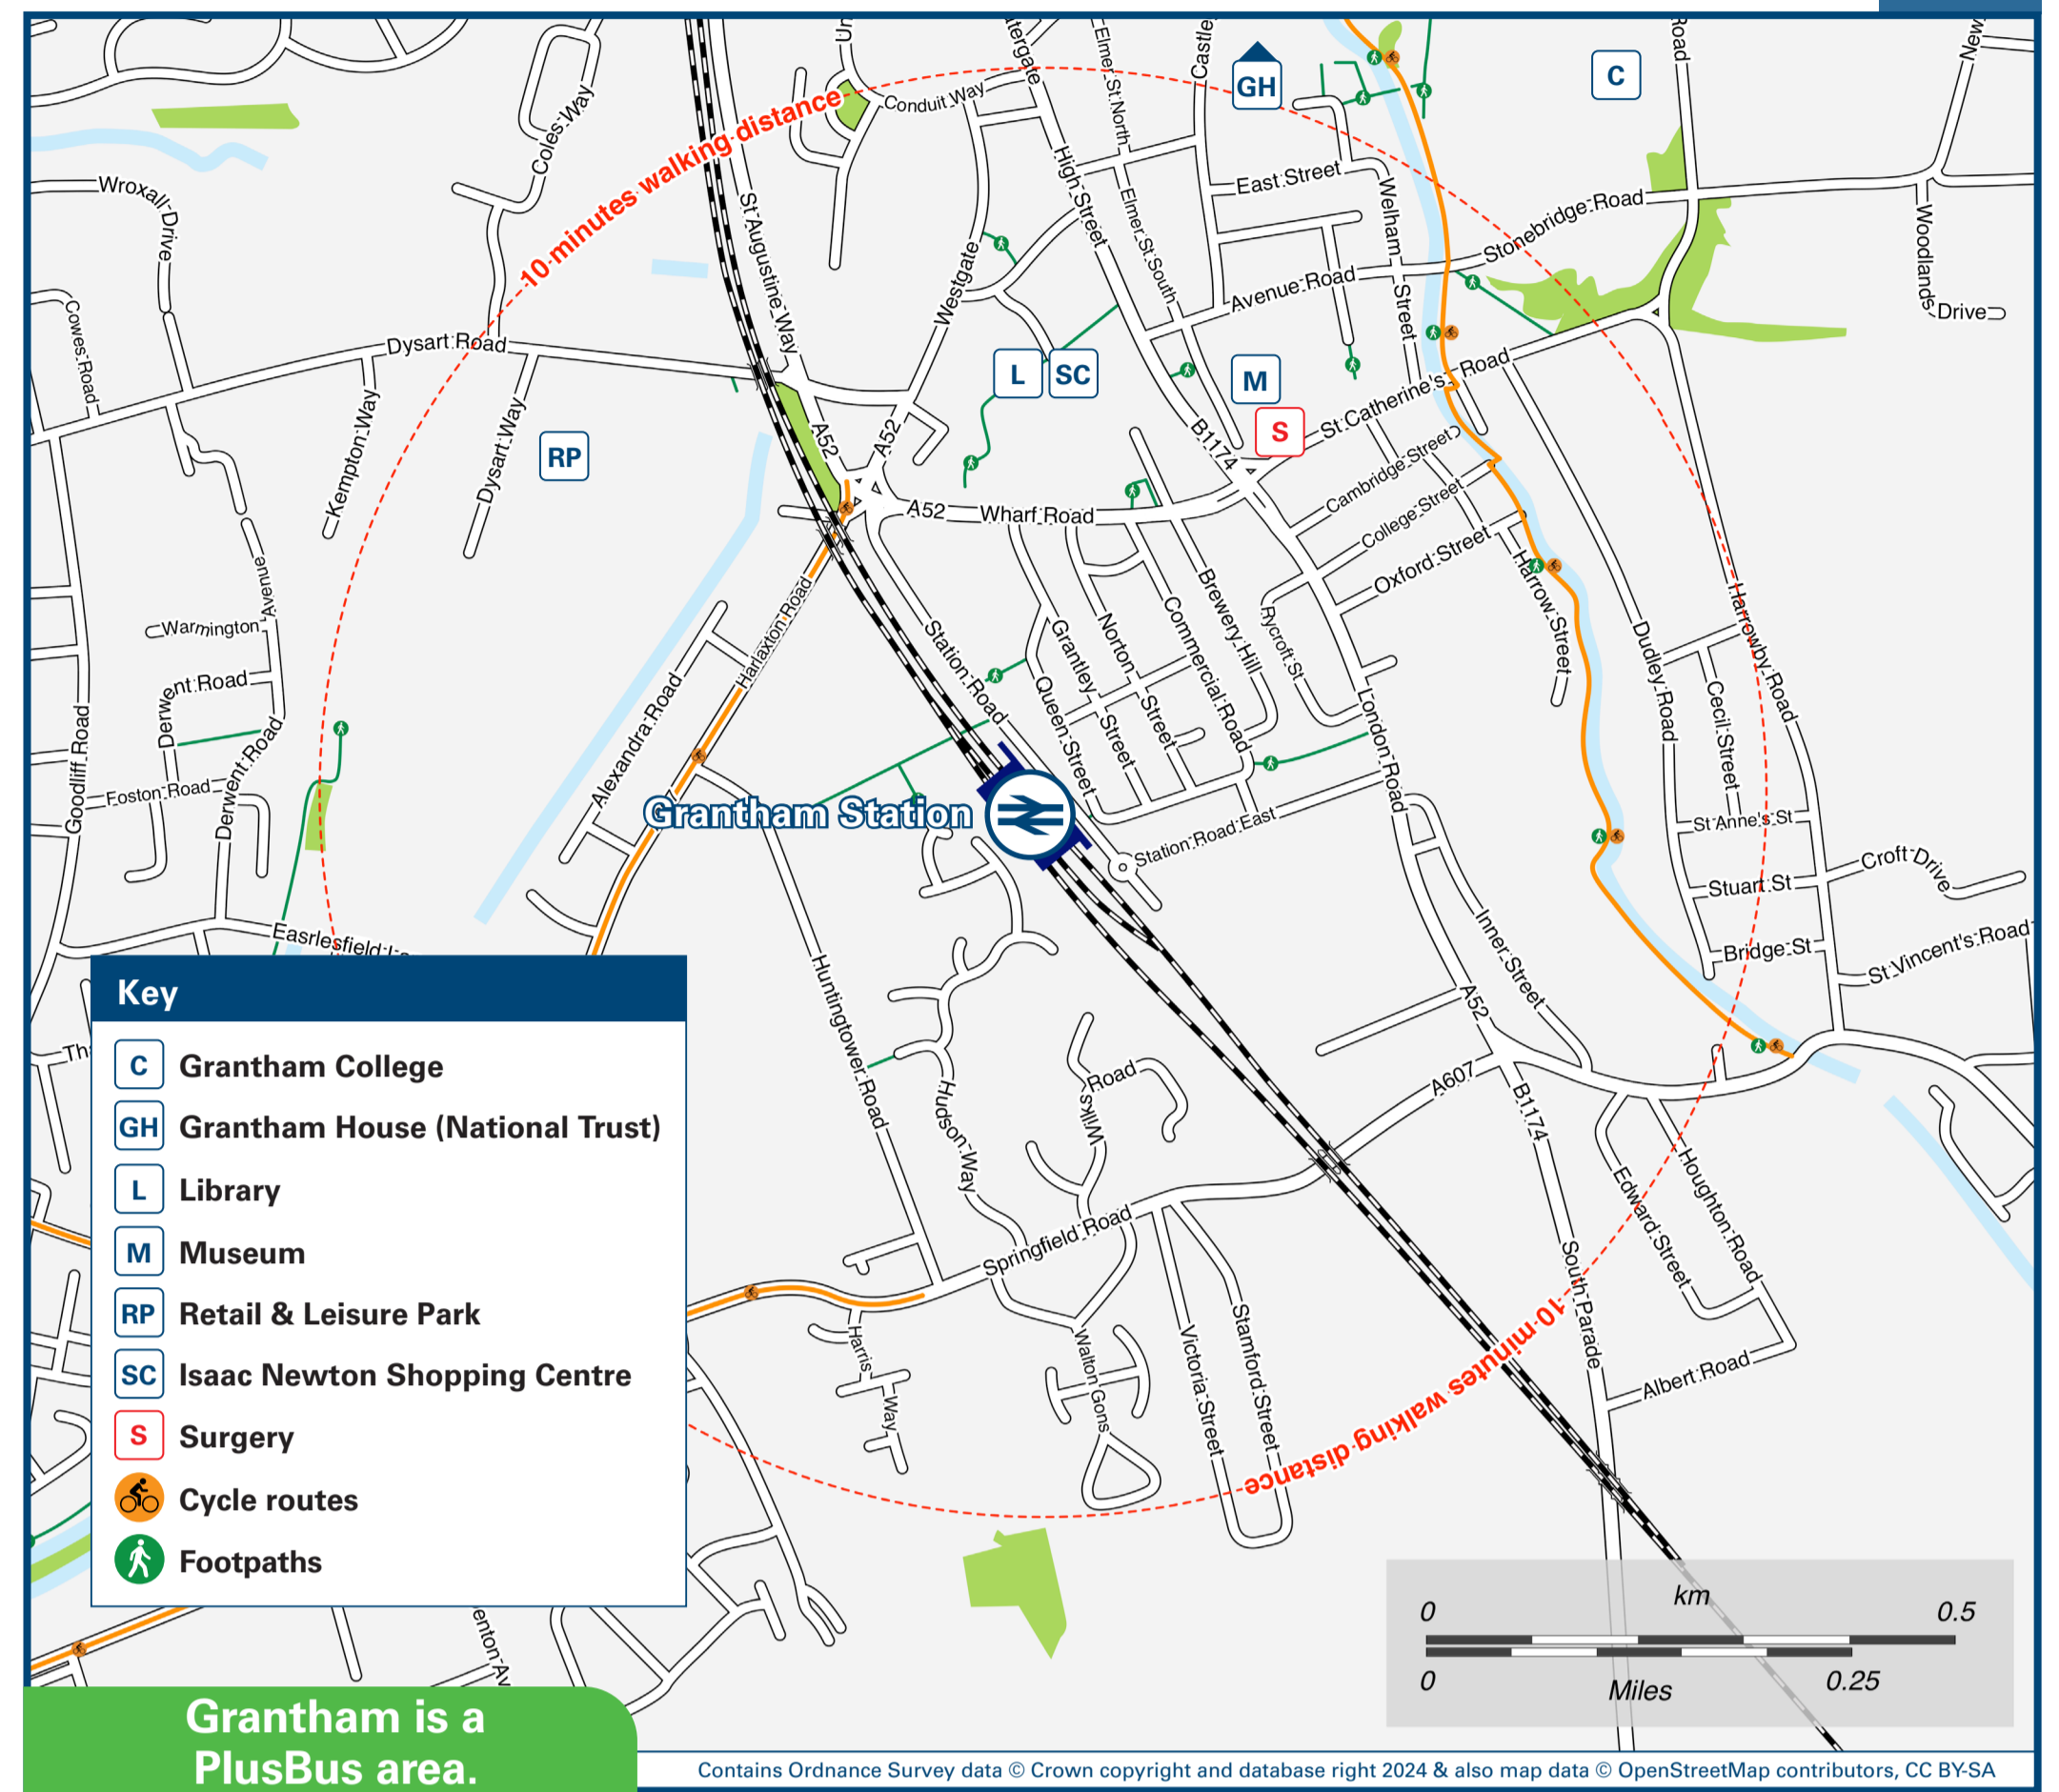

Local area map

Grantham is a PlusBus area.

PlusBus is a discount price 'bus pass' that you buy with your train ticket. It gives you unlimited bus travel around your chosen town, on participating buses. Visit www.plusbus.info

Main destinations by bus

(Data correct at July 2024)

DESTINATION	BUS ROUTES	BUS STOP
Ancaster	27	Bus Stn 7
Balderton	24	Bus Stn 4
Barkston	1(Stagecoach)*	B, Bus Stn 9
Barrowby Village (Church Street)	27	Bus Stn 7
Belton (for Belton House)	6	Bus Stn 5
Bingham (Market Place)	1(Stagecoach)*	B, Bus Stn 9
Boothby Graffoe	1(Stagecoach)*	B, Bus Stn 9
Boothby Pagnell	4	Bus Stn 9
Bottesford	6	Bus Stn 5
Buckminster	93	B, C
Burton-le-Coggles	55, 56	A, Bus Station
Carlton Scroop	4	Bus Stn 6
Castle Bytham	1(Stagecoach)*	B, Bus Stn 9
Caythorpe	4	Bus Stn 6
Claypole	1(Stagecoach)*	B, Bus Stn 9
Coleby	24	Bus Stn 4
Colsterworth	1(Stagecoach)*	B, Bus Stn 9
Corby Glen	28	Bus Stn 10
Corby Glen	4	Bus Stn 6
Croxtan Kerial	8, 55, 56	A, Bus Station
Denton	8, 55	A, Bus Station
Dry Doddington	9	B
Ferwood	24	Bus Stn 4
Foston	24	Bus Stn 4
Fullbeck	24	Bus Stn 4
Grantham (Alma Park Road)	1(Stagecoach)*	B, Bus Stn 9
Grantham (Barrowby Gate, Dysart Road)	1(Centrebus), 1A**	Bus Stn 2
Grantham (Barrowby Gate, Gloucester Road)	6	Bus Stn 5
Grantham (Barrowby Gate, Winchester Road)	93	B, C
Grantham (Belton Avenue, Elm Grove)	93	B, C
Grantham (Earlesfield, Meres Leisure Centre)	9	Bus Stn 11
Grantham (Kenilworth Road)	1(Centrebus)	Bus Stn 2
Grantham (Kingscliffe Road, Longcliffe Road)	1(Stagecoach)*	B, Bus Stn 9
Grantham (Queensway)	24+	Bus Stn 4
Grantham (Sandringham Drive)	1(Centrebus), 1A**	Bus Stn 7
Grantham (Sunningdale, The Belfry)	1(Centrebus), 1A**	Bus Stn 7
Grantham (Sunningdale, The Belfry)	9	Bus Stn 11

DESTINATION	BUS ROUTES	BUS STOP
Grantham (Town Centre, Bus Station)	10 minutes walk from this station - see Local area map	
Grantham (Town Centre, St Peter's Hill, Surgery)	1(Stagecoach)*	B
Grantham & District Hospital	1(Stagecoach)*	B, Bus Stn 9
Great Casterton	27	Bus Stn 7
Great Gonerby	28^A	Bus Stn 10
Great Ponton	24	Bus Stn 4
Gunby	28^A	Bus Stn 10
Gunby	28	Bus Stn 10
Harlaxton	8, 55, 56	A, Bus Station
Harlaxton	9	B
Harston	9	B
Honington	55	A, Bus Station
Knipton	1(Stagecoach)*	B, Bus Stn 9
Leadenham	27	Bus Stn 7
Leadenham	55	A, Bus Station
Lincoln	1(Stagecoach)*	B, Bus Stn 9
Little Bytham	1(Stagecoach)*	B, Bus Stn 9
Little Bytham	4	Bus Stn 6
Little Ponton	28	Bus Stn 10
Long Bennington	24	Bus Stn 4
Manthorpe	1(Stagecoach)*	B, Bus Stn 9
Manthorpe	27	Bus Stn 7
Melton Mowbray	8, 56	A, Bus Station
Navenby	1(Stagecoach)*	B, Bus Stn 9
Newark	24	Bus Stn 4
North Witham	28	Bus Stn 10
Old Somerby	4, 26++	Bus Stn 6
Ryhall	4	Bus Stn 6
Sedgebrook	93	B, C
Sewstern	55, 56	A, Bus Station
Skillington	28	Bus Stn 10
Sleaford	27	Bus Stn 7
Somerby Hill (Prince William Barracks)	4, 26++	Bus Stn 6
Somerby Hill (Somerby Grove)	9	B
Somerby Hill (Somerby Grove)	4, 26++	Bus Stn 6
South Rauceby	27	Bus Stn 7
South Witham	28	Bus Stn 10
Sproxtton	55, 56	A, Bus Station
Stamford	4	Bus Stn 6
Stamford	28^A	Bus Stn 10
Stonesby	55, 56	A, Bus Station