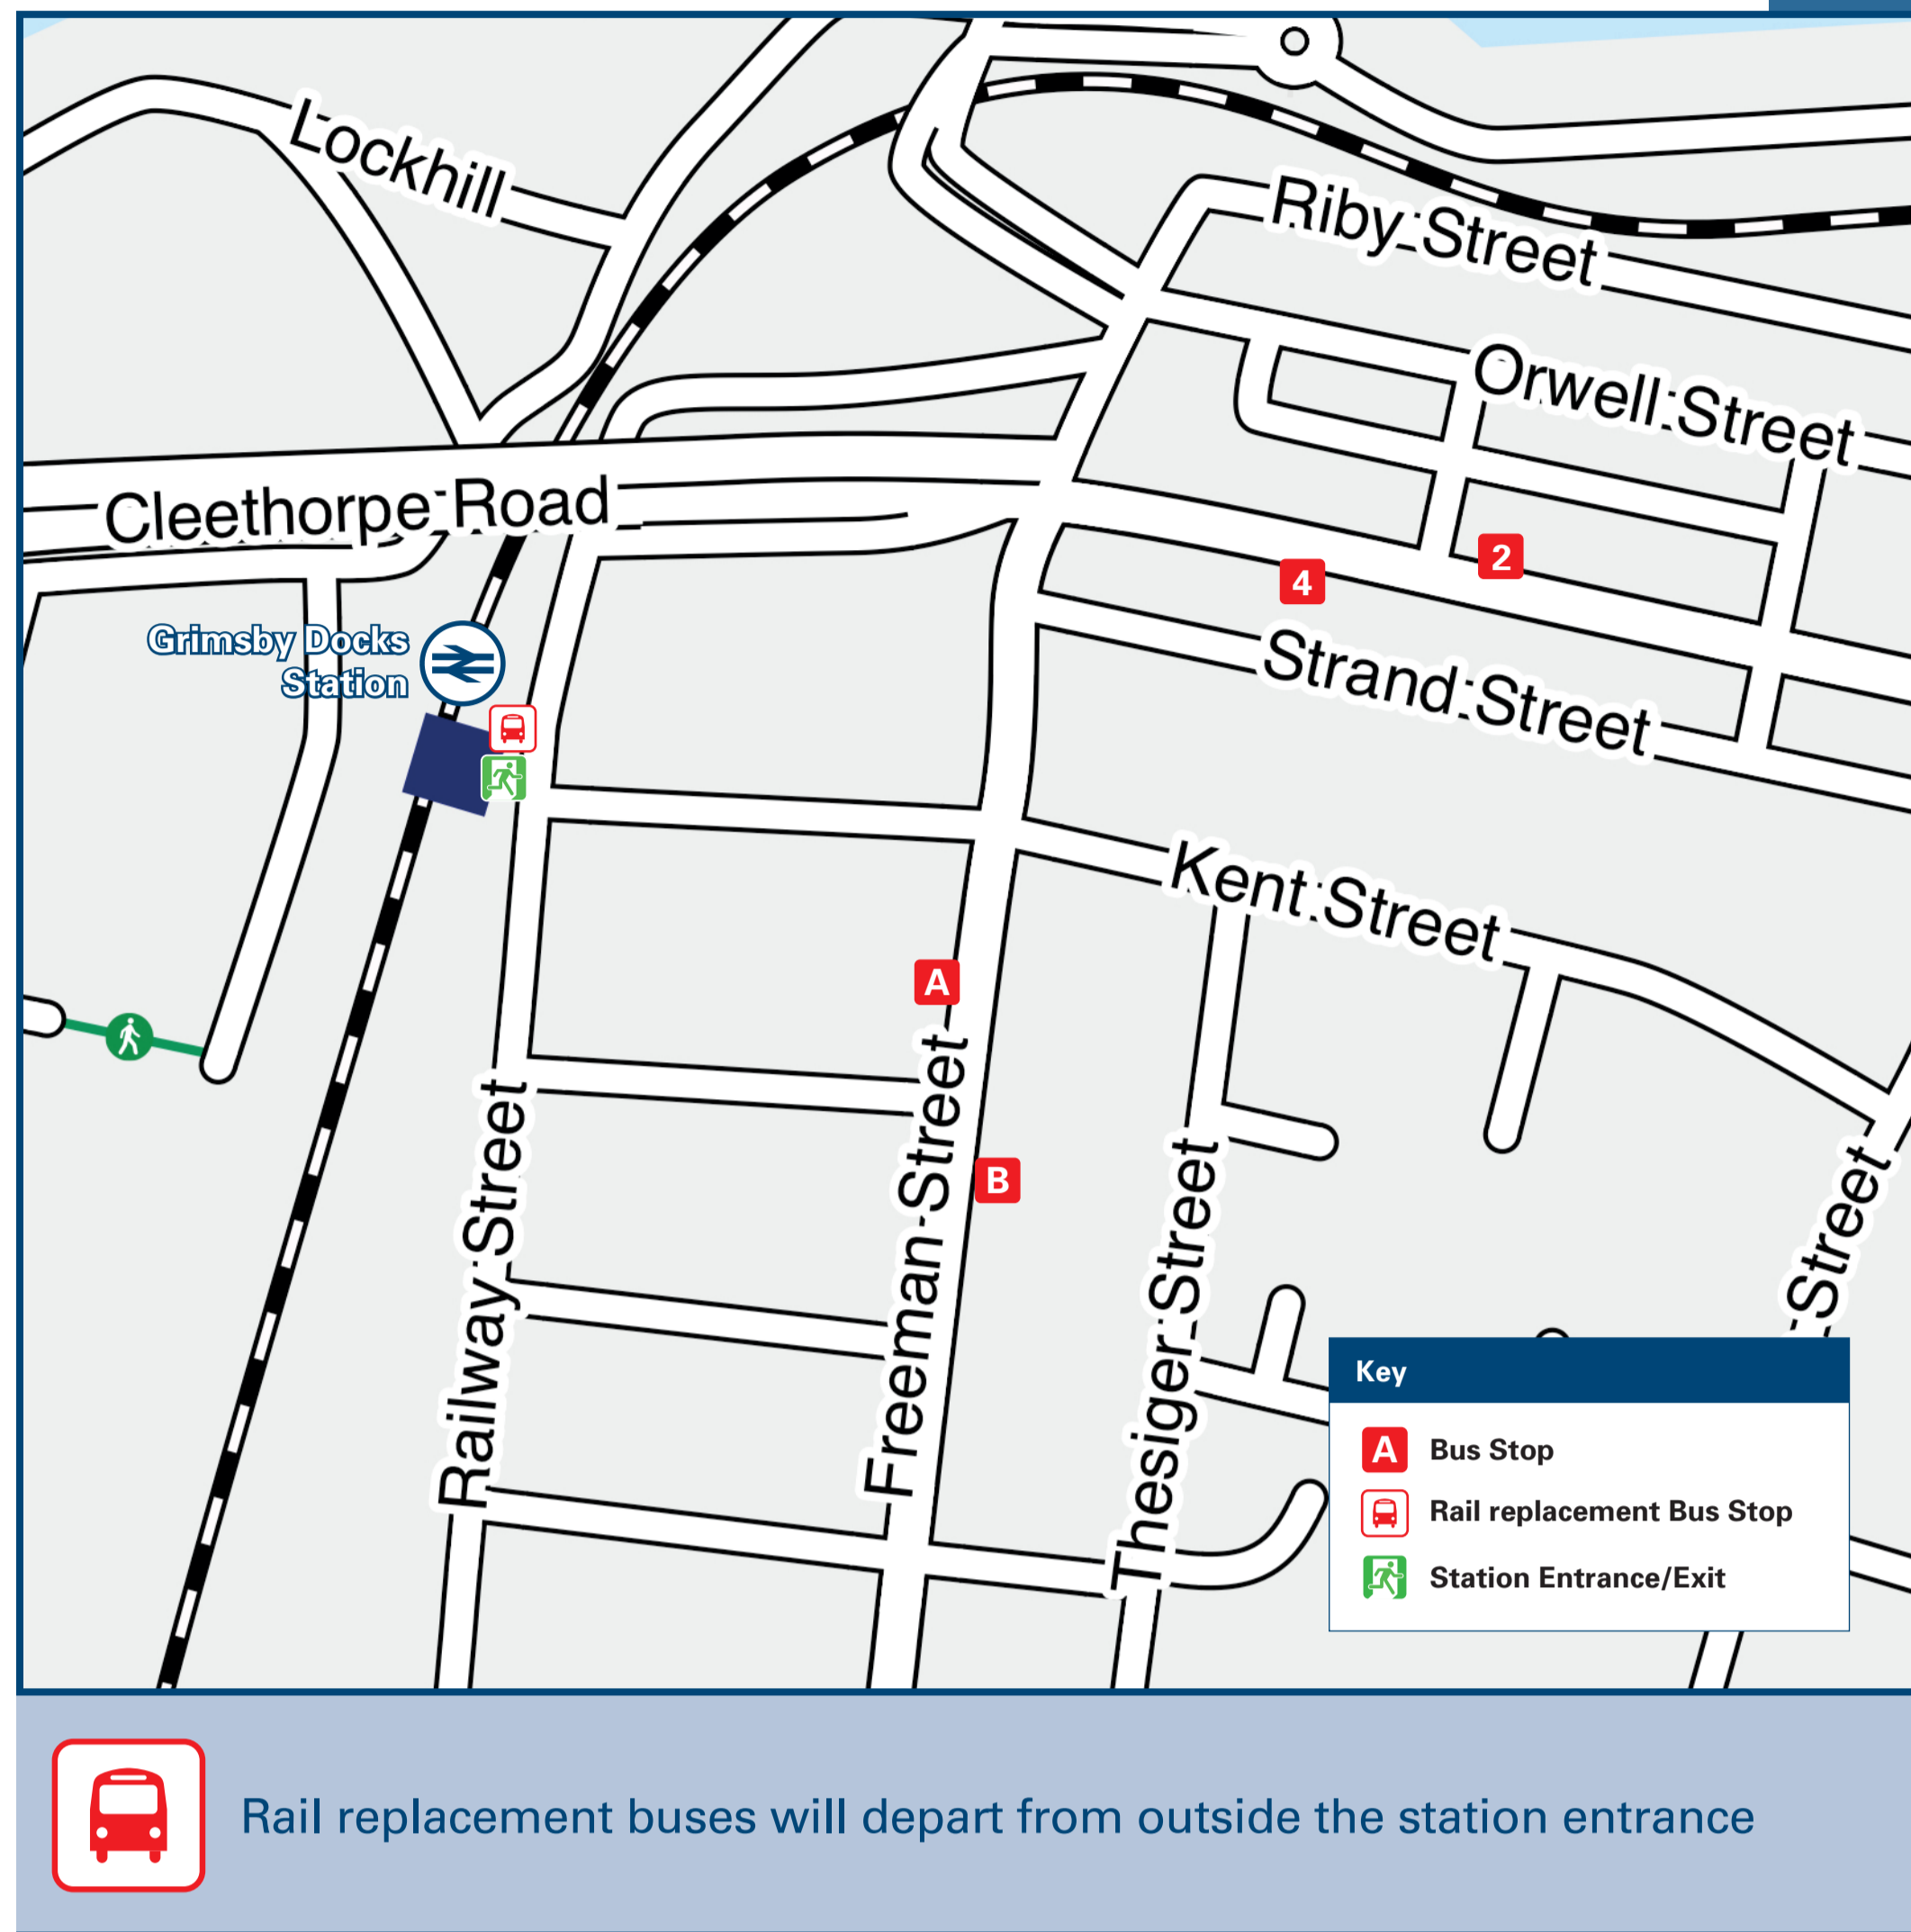

Grimsby Docks Station

Onward Travel Information

Buses

Local area map

Main destinations by bus

(Data correct at April 2024)

DESTINATION	BUS ROUTES	BUS STOP	DESTINATION	BUS ROUTES	BUS STOP	DESTINATION	BUS ROUTES	BUS STOP
Bradley	3	B, 4	Grimsby Town Station (Bethlehem Street)	3, 9	B	Scartho / Springfield	9	B
Blundell Park (Grimsby Town FC)	3, 9	A	Humberston (North Sea Lane)	3, 9, 10	4	Waltham	9, 10	4
Cleethorpes (Sea Road)	3, 9, 10	2	Humberston Road, Hewitts Avenue, near Tesco)	9	A	Notes Bus routes 3 and 10 run daily, Mondays to Sundays. Bus route 9 runs Mondays to Saturdays only. For bus times please see bus stop timetables or contact TraveLine on 0871 200 22 33. Direct trains operate to this destination from Grimsby Docks station.		
Diana Princess of Wales Hospital	3, 9	A	Nuns Corner	9, 10	2			
Grange Estate	3, 9, 10	2	Nunthorpe	3, 9	B			
Grimsby Riverhead Exchange (Bus Station)	9	B		3, 9, 10	4			
	9, 10	4		3, 9	B			
	3	B, 4		3, 9, 10	4			
	3, 9	B		3	B, 4			
	3, 9, 10	4						

Taxis

Grimsby Docks station has no taxi rank or cab office. Advance booking is essential, please consider using the following local operators: (Inclusion of this number doesn't represent any endorsement of the taxi firm)