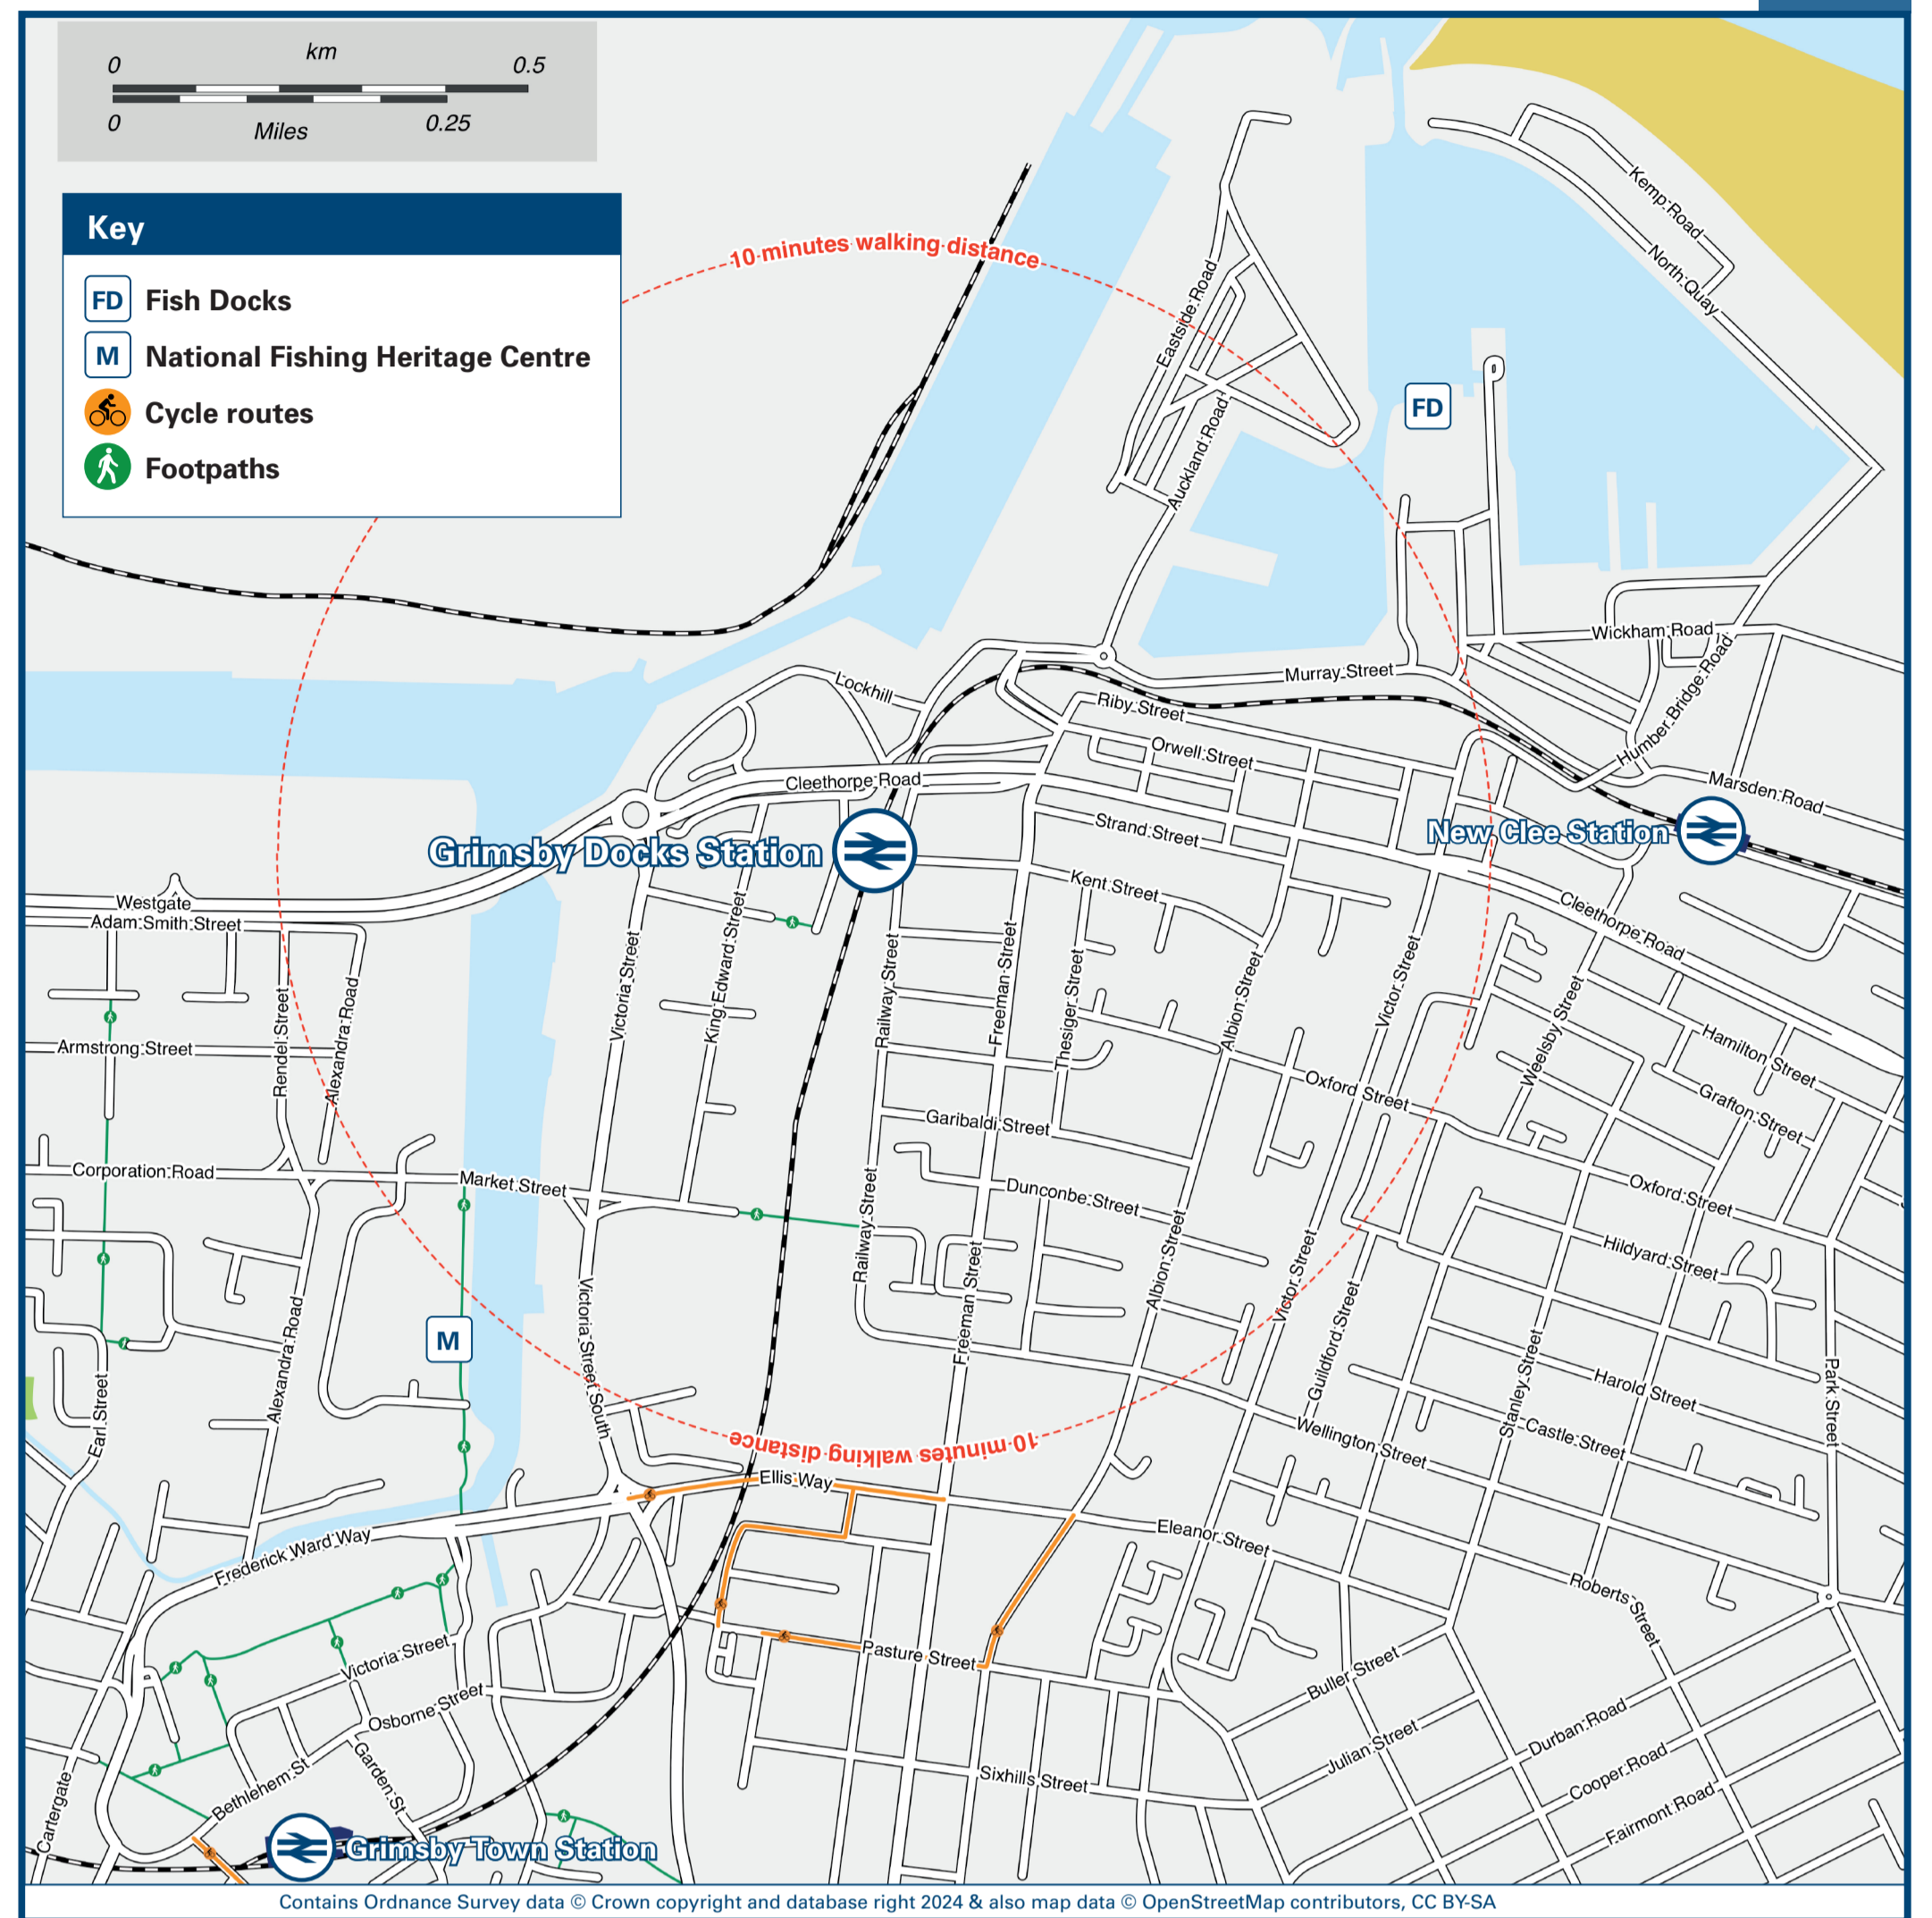

Grimsby Docks Station

Onward Travel Information

Buses

Local area map

Main destinations by bus

(Data correct at April 2024)

DESTINATION	BUS ROUTES	BUS STOP	DESTINATION	BUS ROUTES	BUS STOP	DESTINATION	BUS ROUTES	BUS STOP
Bradley	3	B, 4	Grimsby Town Station (Bethlehem Street)	3, 9	B	Scartho / Springfield	9	B
Blundell Park (Grimsby Town FC)	3, 9	A	Humberston (North Sea Lane)	3, 9, 10	4	Waltham	9, 10	4
Cleethorpes (Sea Road)	3, 9, 10	2	Humberston Road, Hewitts Avenue, near Tesco)	9	A	Notes Bus routes 3 and 10 run daily, Mondays to Sundays. Bus route 9 runs Mondays to Saturdays only. For bus times please see bus stop timetables or contact TraveLine on 0871 200 22 33. Direct trains operate to this destination from Grimsby Docks station.		
Diana Princess of Wales Hospital	3, 9	A	Nuns Corner	9, 10	2			
Grange Estate	3, 9, 10	2	Nunthorpe	3, 9	B			
Grimsby Riverhead Exchange (Bus Station)	9	B		3, 9, 10	4			
	9, 10	4		3, 9	B			
	3	B, 4		3, 9, 10	4			
	3, 9	B		3	B, 4			
	3, 9, 10	4						

Taxis

Grimsby Docks station has no taxi rank or cab office. Advance booking is essential, please consider using the following local operators: (Inclusion of this number doesn't represent any endorsement of the taxi firm)