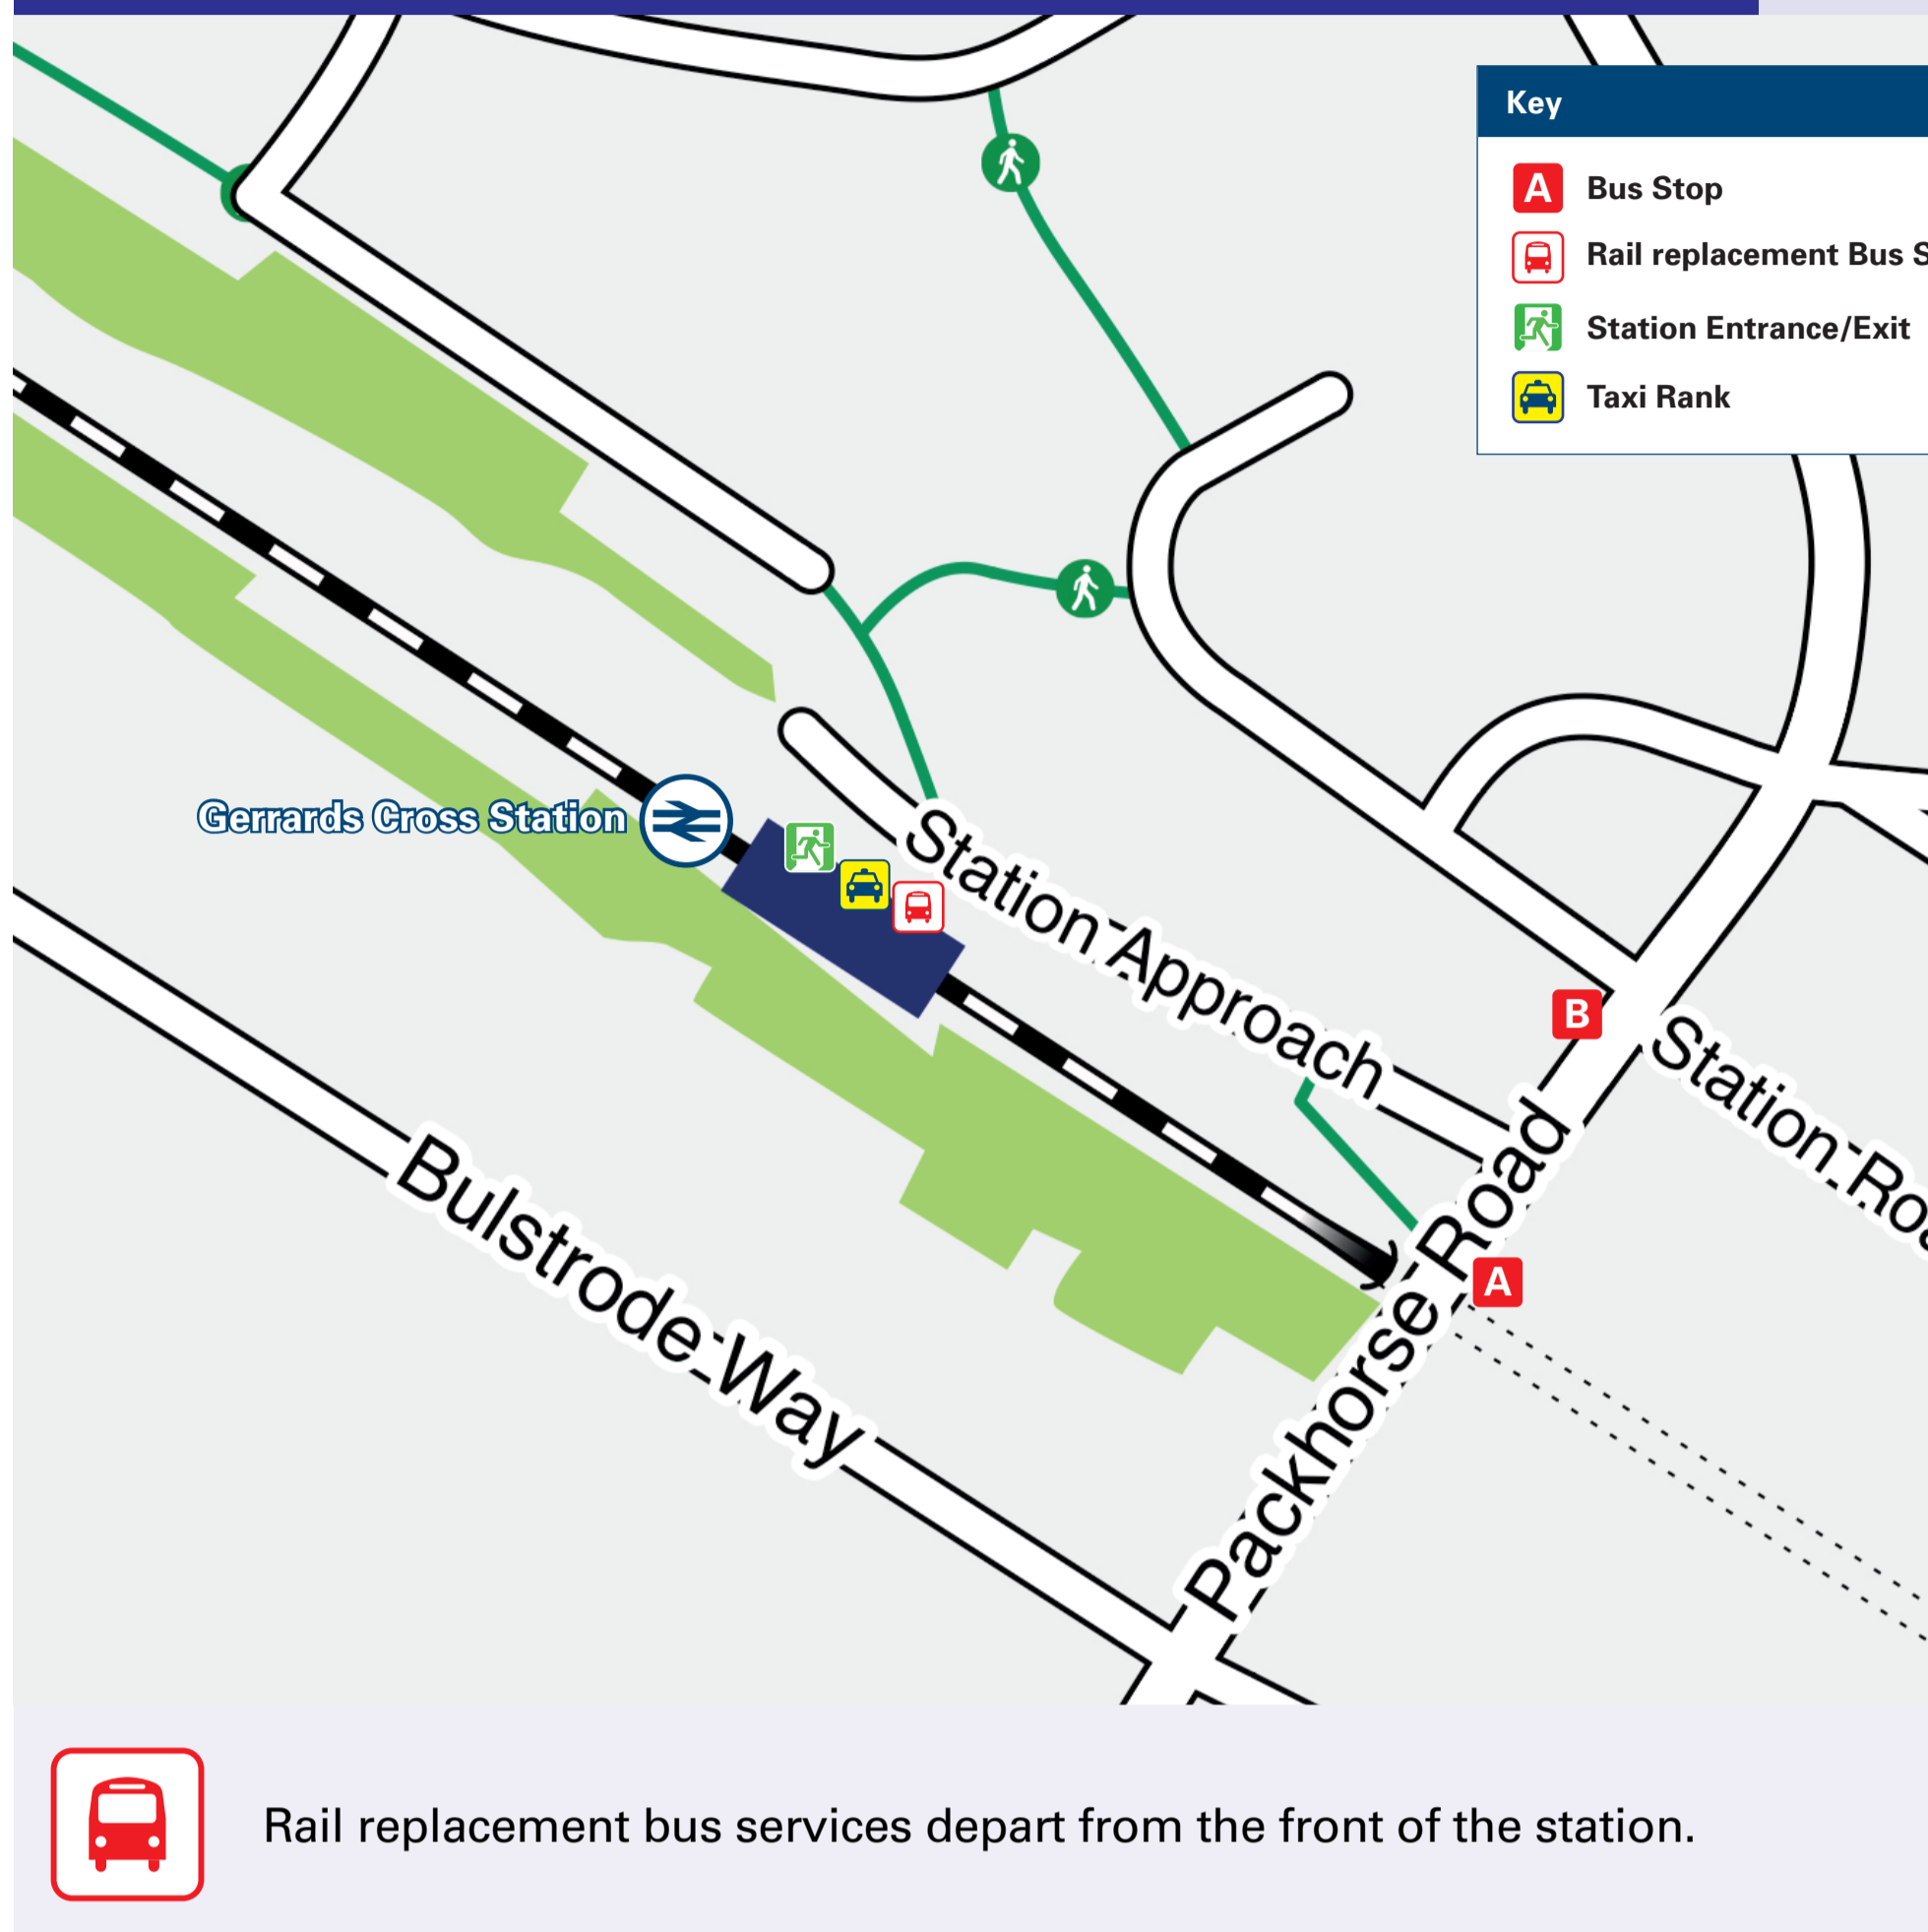

Onward Travel Information

Gerrards Cross Station

Buses and Taxis

Rail replacement bus services depart from the front of the station.

Local area map

Main destinations by bus

(Data correct at April 2026)

DESTINATION	BUS ROUTES	BUS STOP	DESTINATION	BUS ROUTES	BUS STOP	DESTINATION	BUS ROUTES	BUS STOP
Amersham	101	B	Fulmer	107#	A	Uxbridge	101, 104	A
Beaconsfield	104	B	High Wycombe	104	B	Wexham Park Hospital	106, 107#	A
Beaconsfield Old Town	104	B	Little Chalfont	101	B	Wycombe Marsh	104	B
Chalfont Common (Amersham Road)	101, 104	B	New Denham	101, 104	A			
Chalfont Common (Rickmansworth Lane)	106, 107#	B	Slough	106, 107#	A			
Chalfont St Giles	101, 104	B	Stoke Poges	106, 107#	A			
Chalfont St Peter	101, 104, 106, 107#	B	Tatling End	101, 104	A			
Denham	101, 104	A	Upton Lea	106, 107#	A			

- Direct trains operate to this destination from this station.
- Change here for connecting national rail services.
- Change here for London Underground trains.

Bus route 107 operates a limited daytime service on Mondays to Saturdays, only. No evenings or Sundays service.