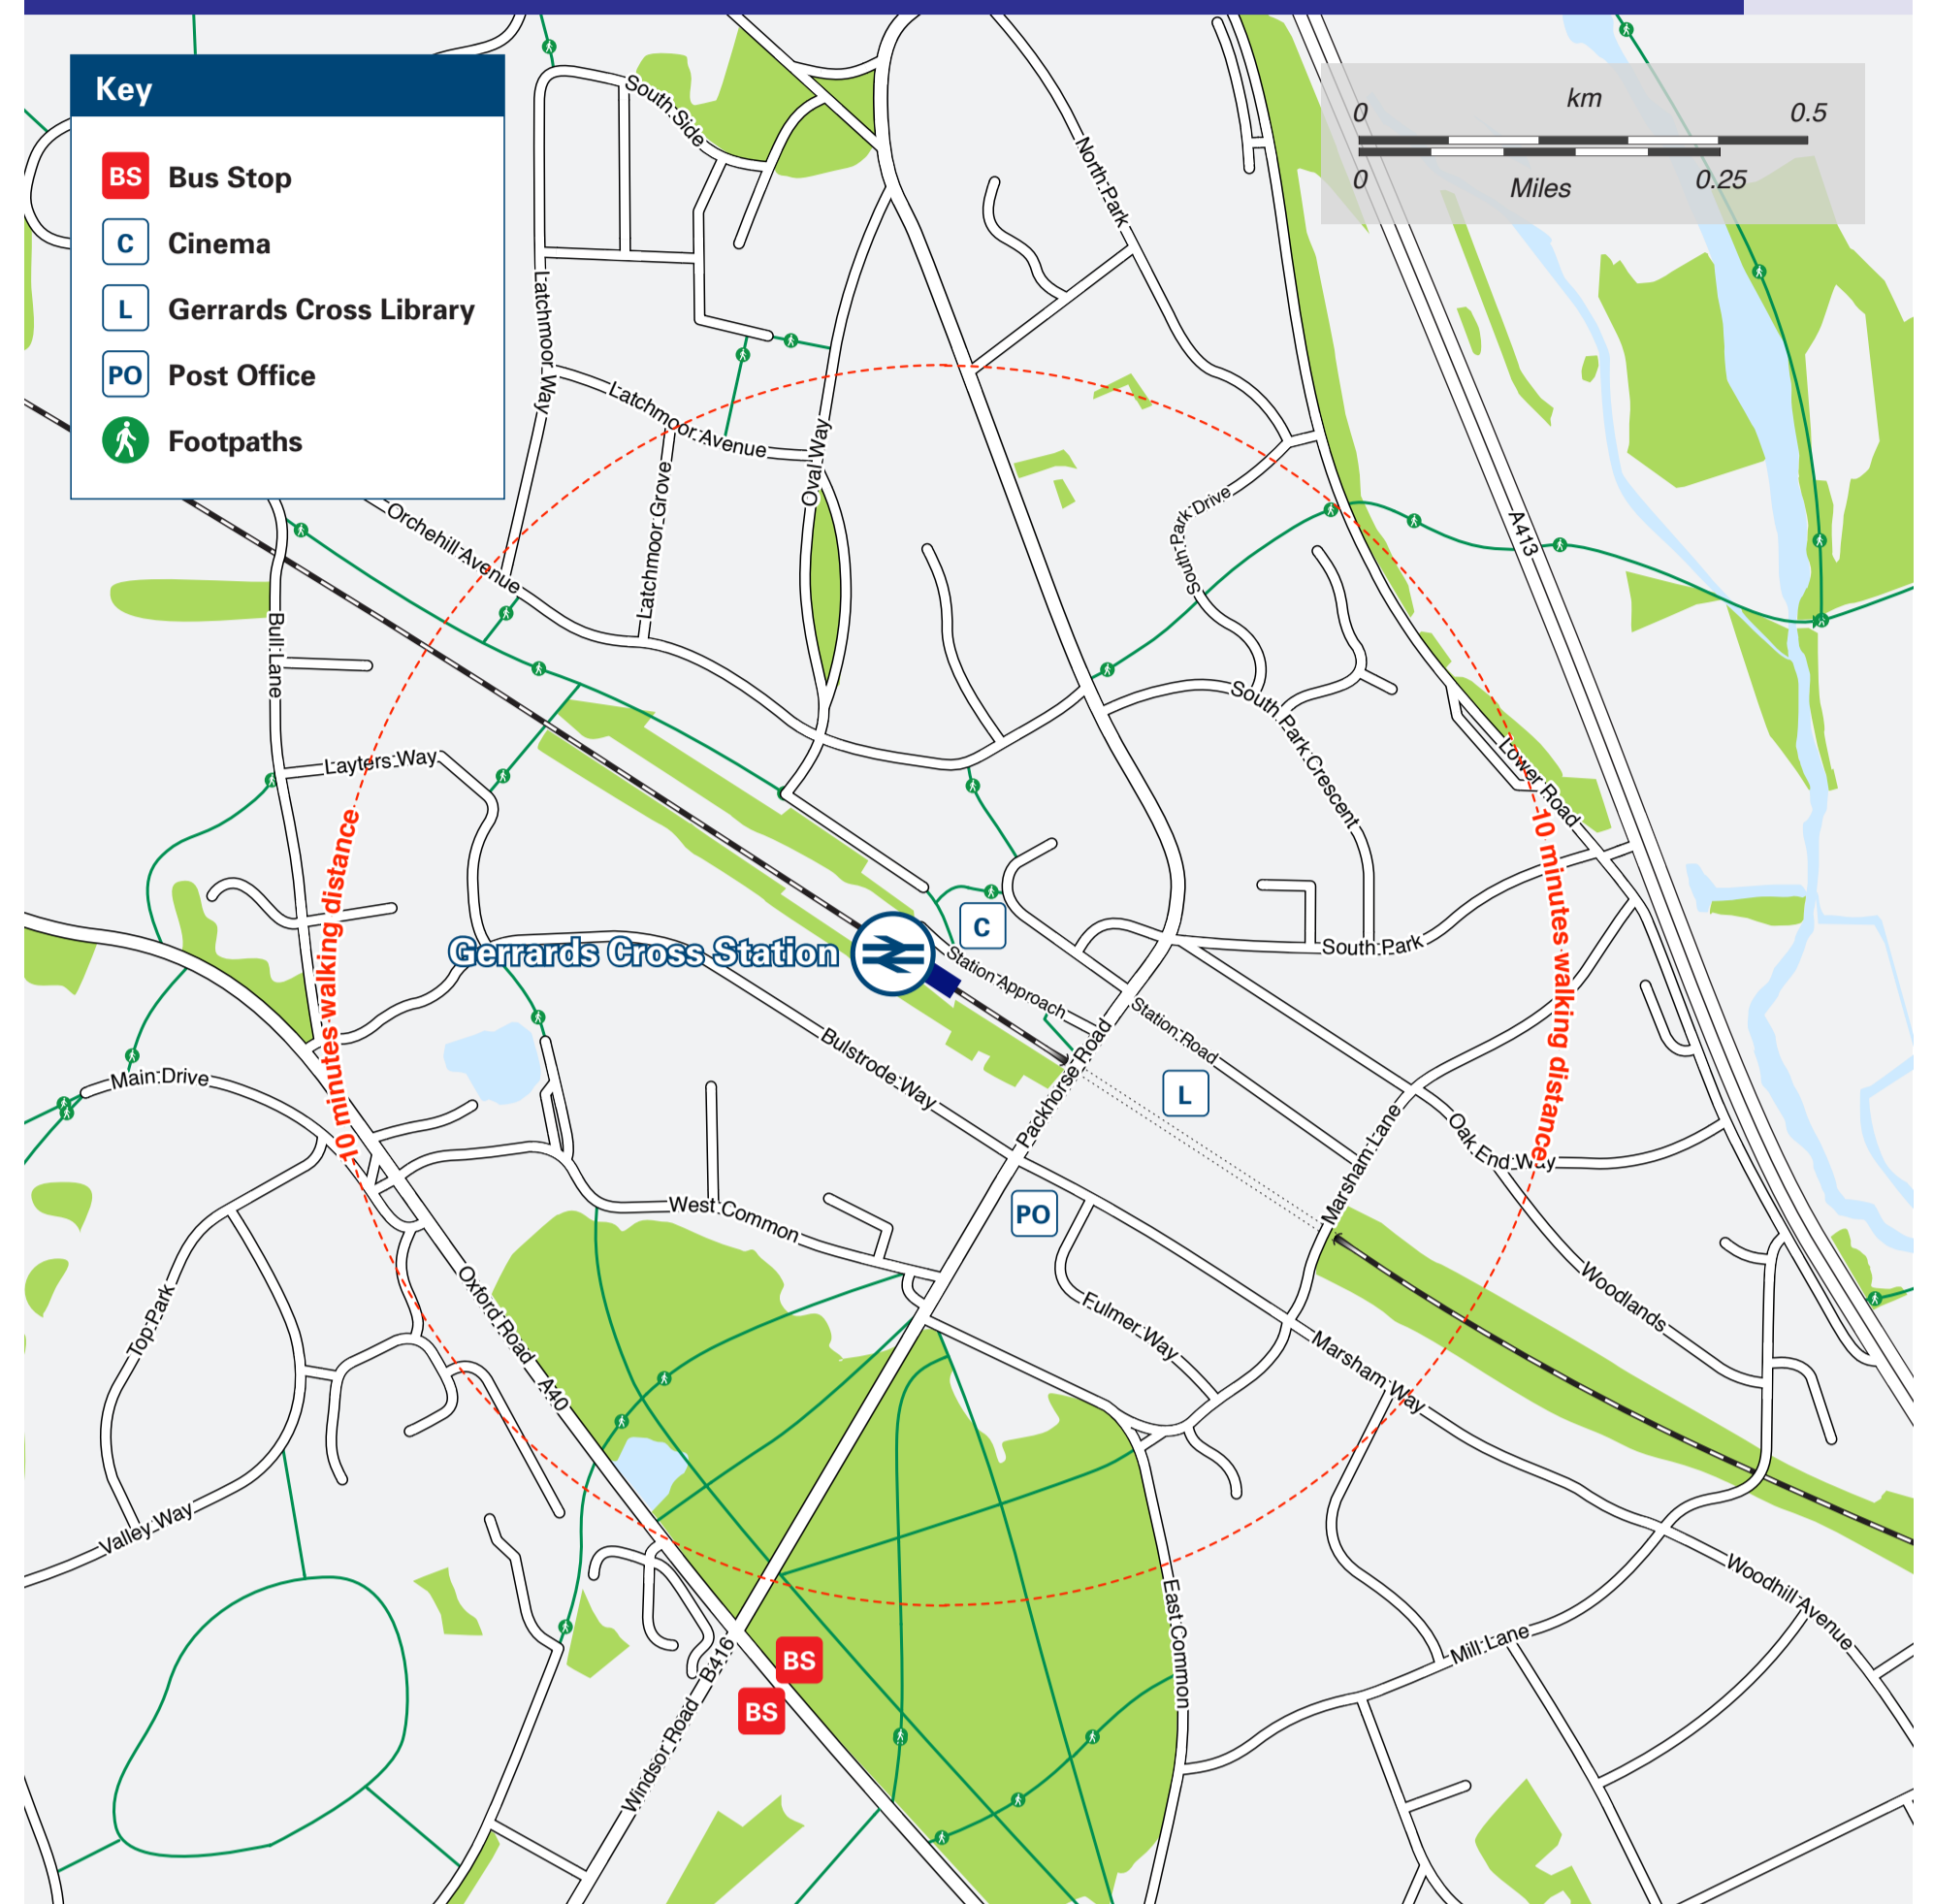

Onward Travel Information

Gerrards Cross Station

Buses and Taxis

Rail replacement bus services depart from the front of the station.

Local area map

Main destinations by bus

(Data correct at April 2026)

DESTINATION	BUS ROUTES	BUS STOP	DESTINATION	BUS ROUTES	BUS STOP	DESTINATION	BUS ROUTES	BUS STOP
Amersham	101	B	Fulmer	107#	A	Uxbridge	101, 104	A
Beaconsfield	104	B	High Wycombe	104	B	Wexham Park Hospital	106, 107#	A
Beaconsfield Old Town	104	B	Little Chalfont	101	B	Wycombe Marsh	104	B
Chalfont Common (Amersham Road)	101, 104	B	New Denham	101, 104	A			
Chalfont Common (Rickmansworth Lane)	106, 107#	B	Slough	106, 107#	A			
Chalfont St Giles	101, 104	B	Stoke Poges	106, 107#	A			
Chalfont St Peter	101, 104, 106, 107#	B	Tatling End	101, 104	A			
Denham	101, 104	A	Upton Lea	106, 107#	A			

- Direct trains operate to this destination from this station.
- Change here for connecting national rail services.
- Change here for London Underground trains.

Bus route 107 operates a limited daytime service on Mondays to Saturdays, only. No evenings or Sundays service.