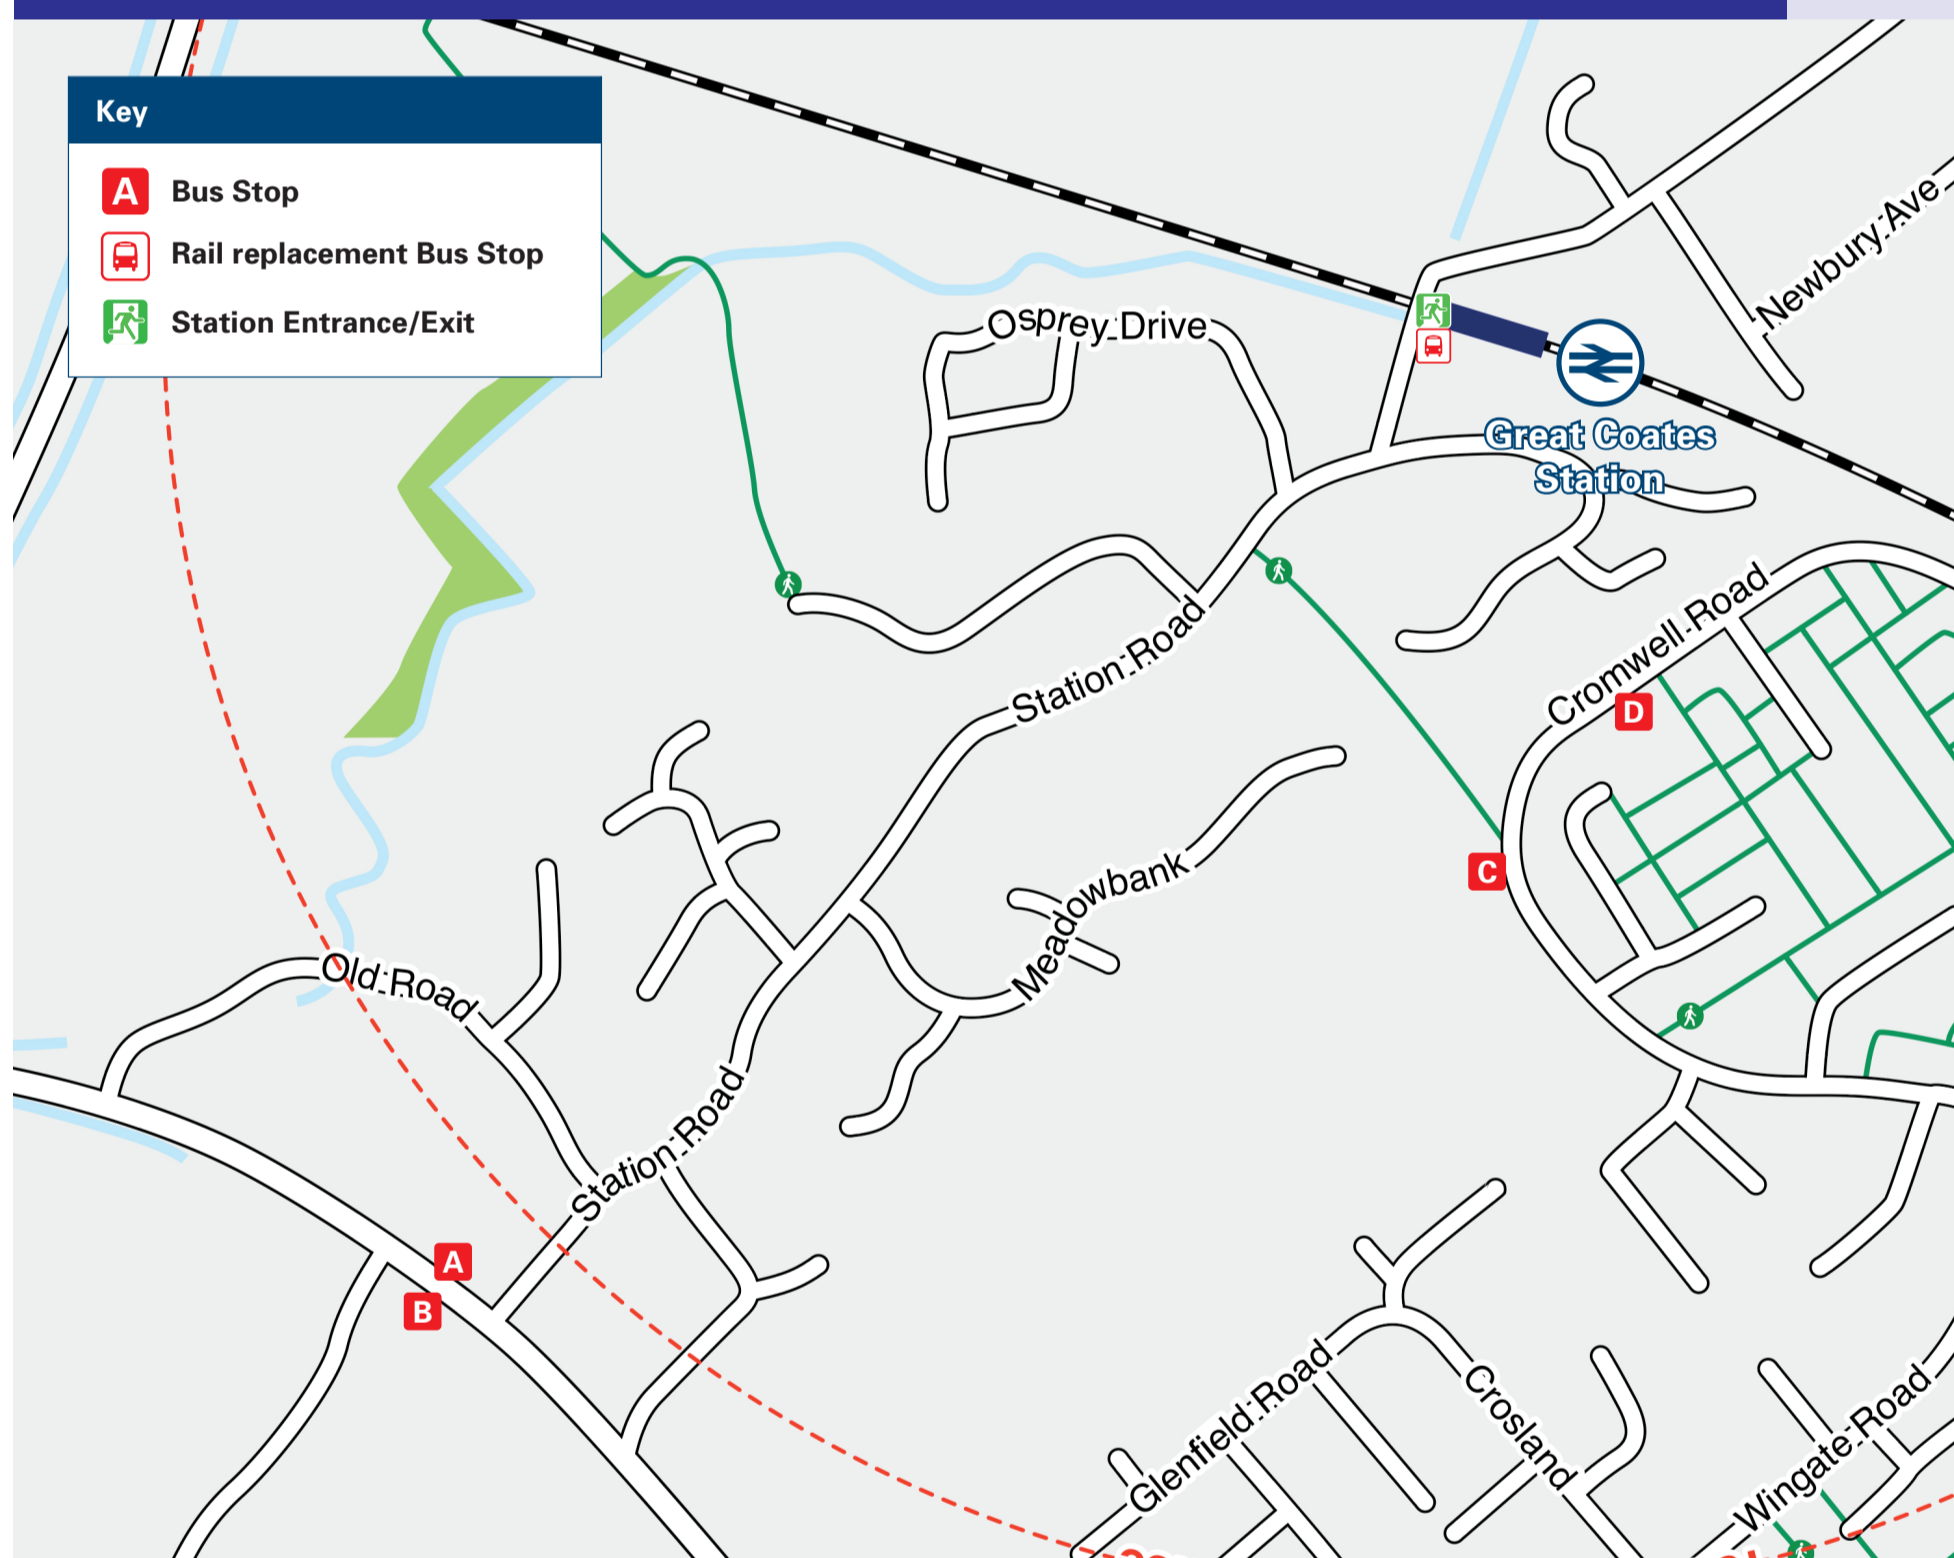

# Onward Travel Information

## Great Coates Station

### Local area map

### Buses

Rail replacement buses will Pick Up / Drop Off adjacent to the level crossing.