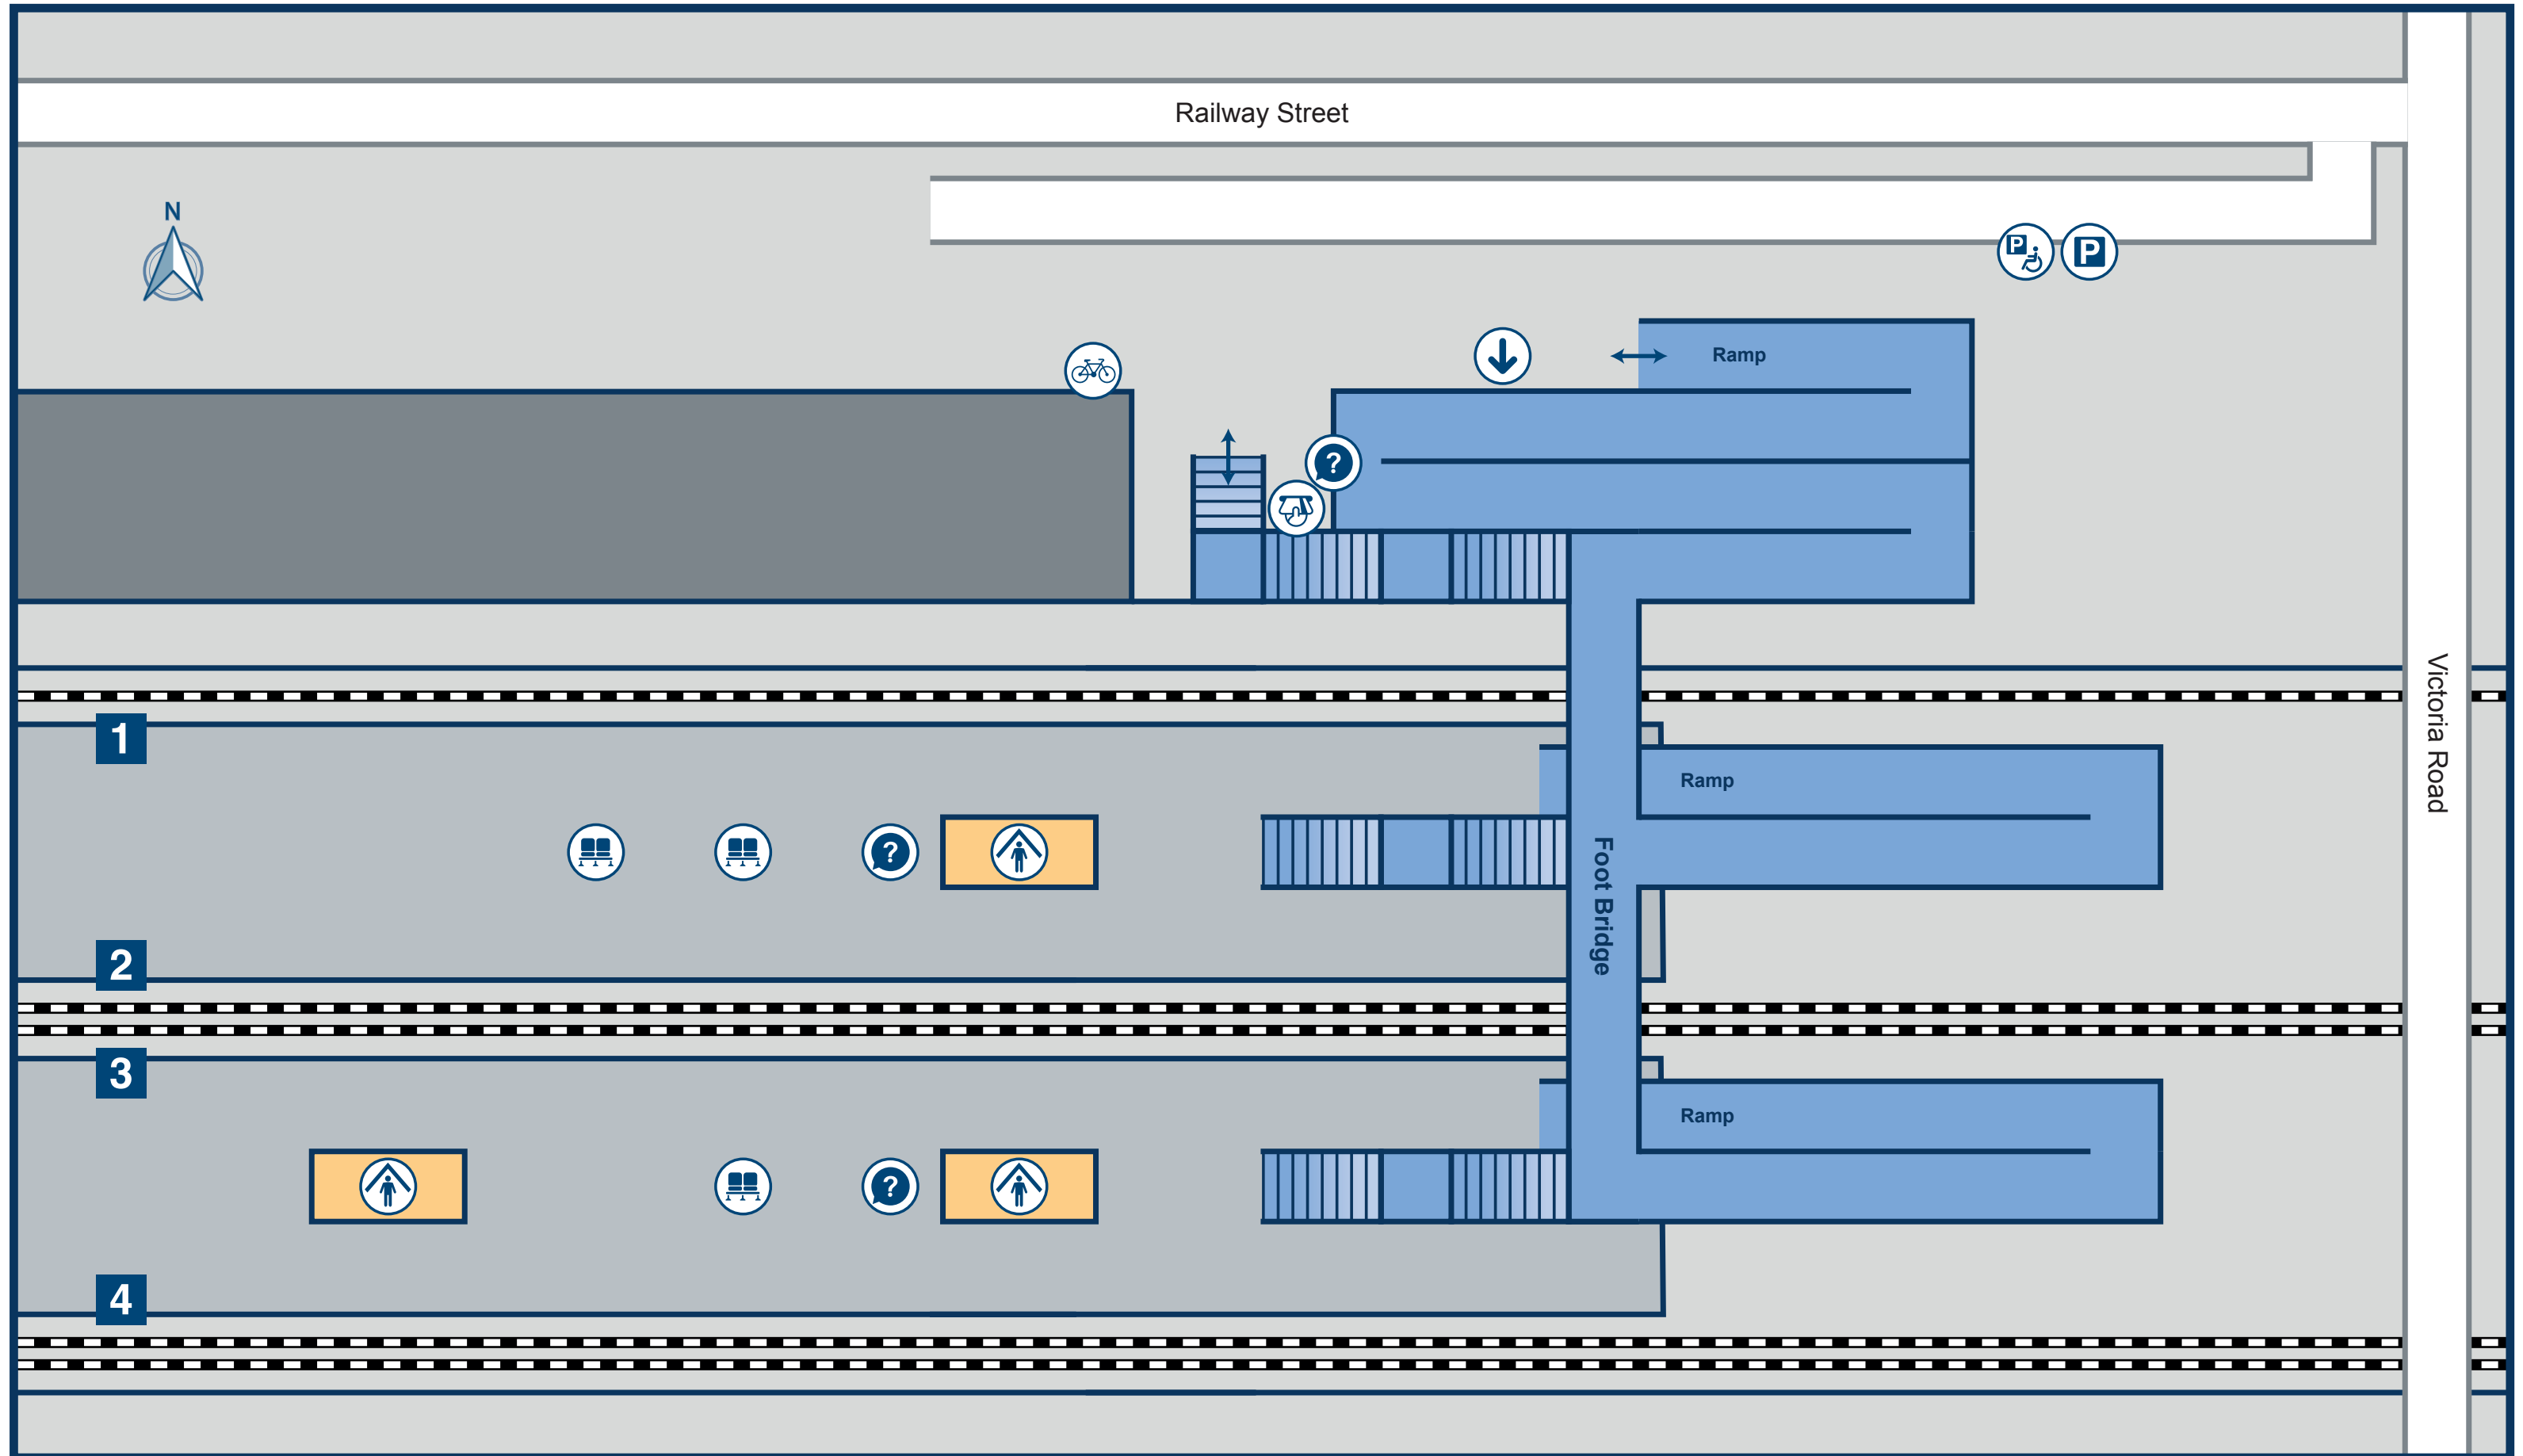

Barnetby Station Plan

Key

- | | | |
|------------------|-----------------|----------------|
| Car Park | Entrance / Exit | Shelter |
| Cycle Rack | Help Point | Ticket Machine |
| Disabled Parking | Platform | |
| Drop-off Point | Seats | |

To explore this station in more detail or create a unique journey to another station, scan the QR code with your mobile phone or visit...

mystationview.com