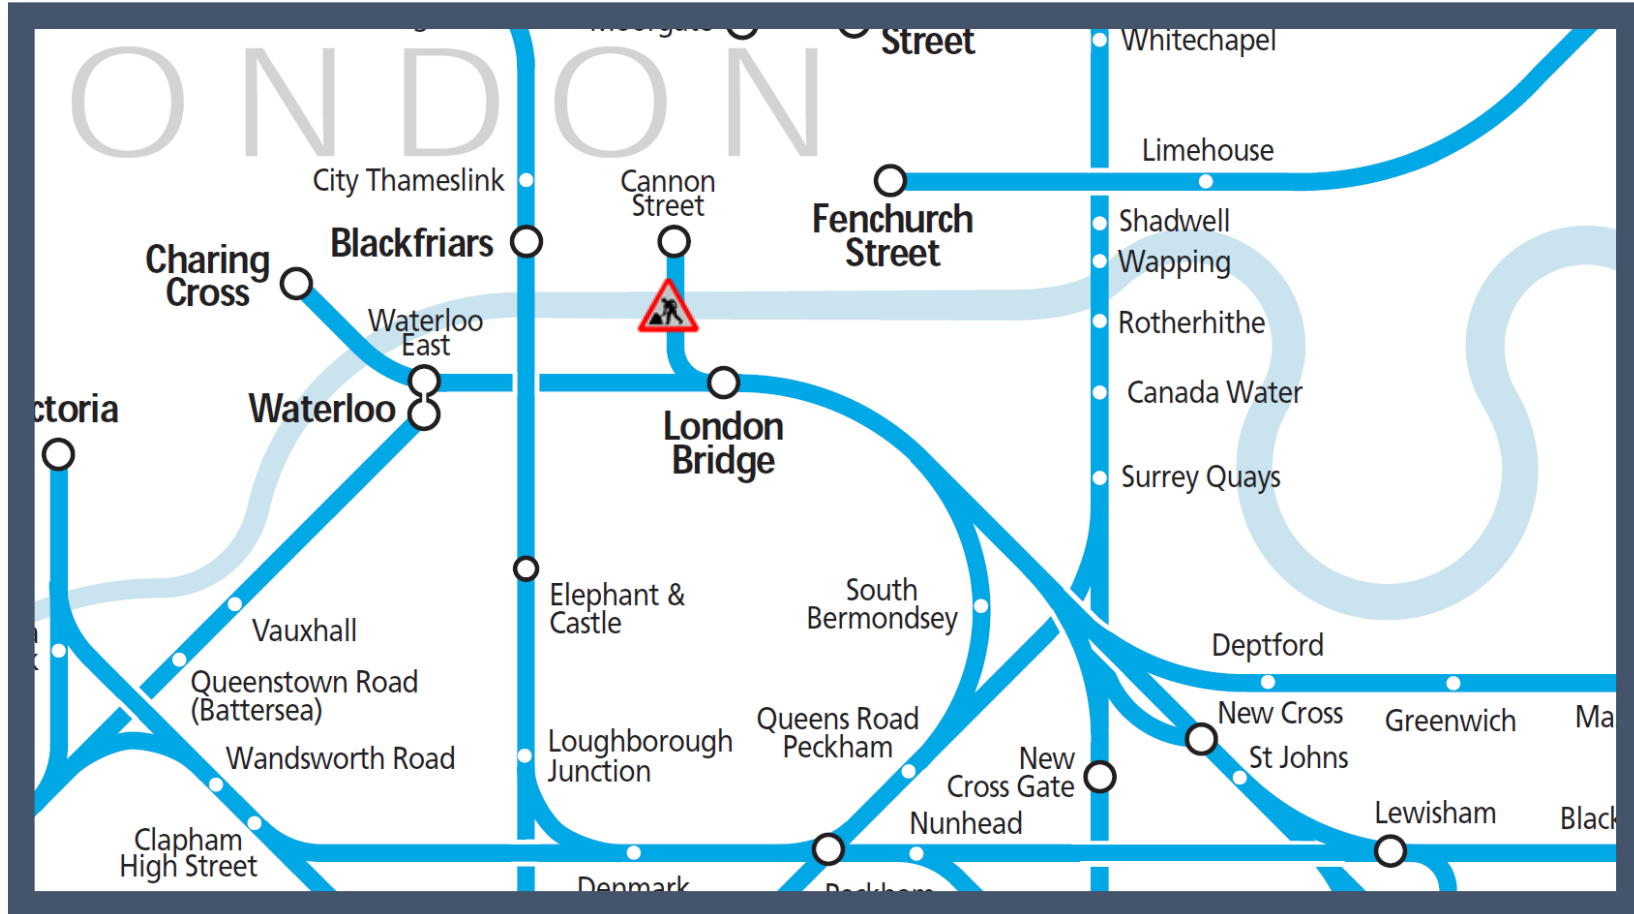

No trains to / from London Cannon Street

TOC affected: Southeastern

Key:

	Engineering Works
---	-------------------