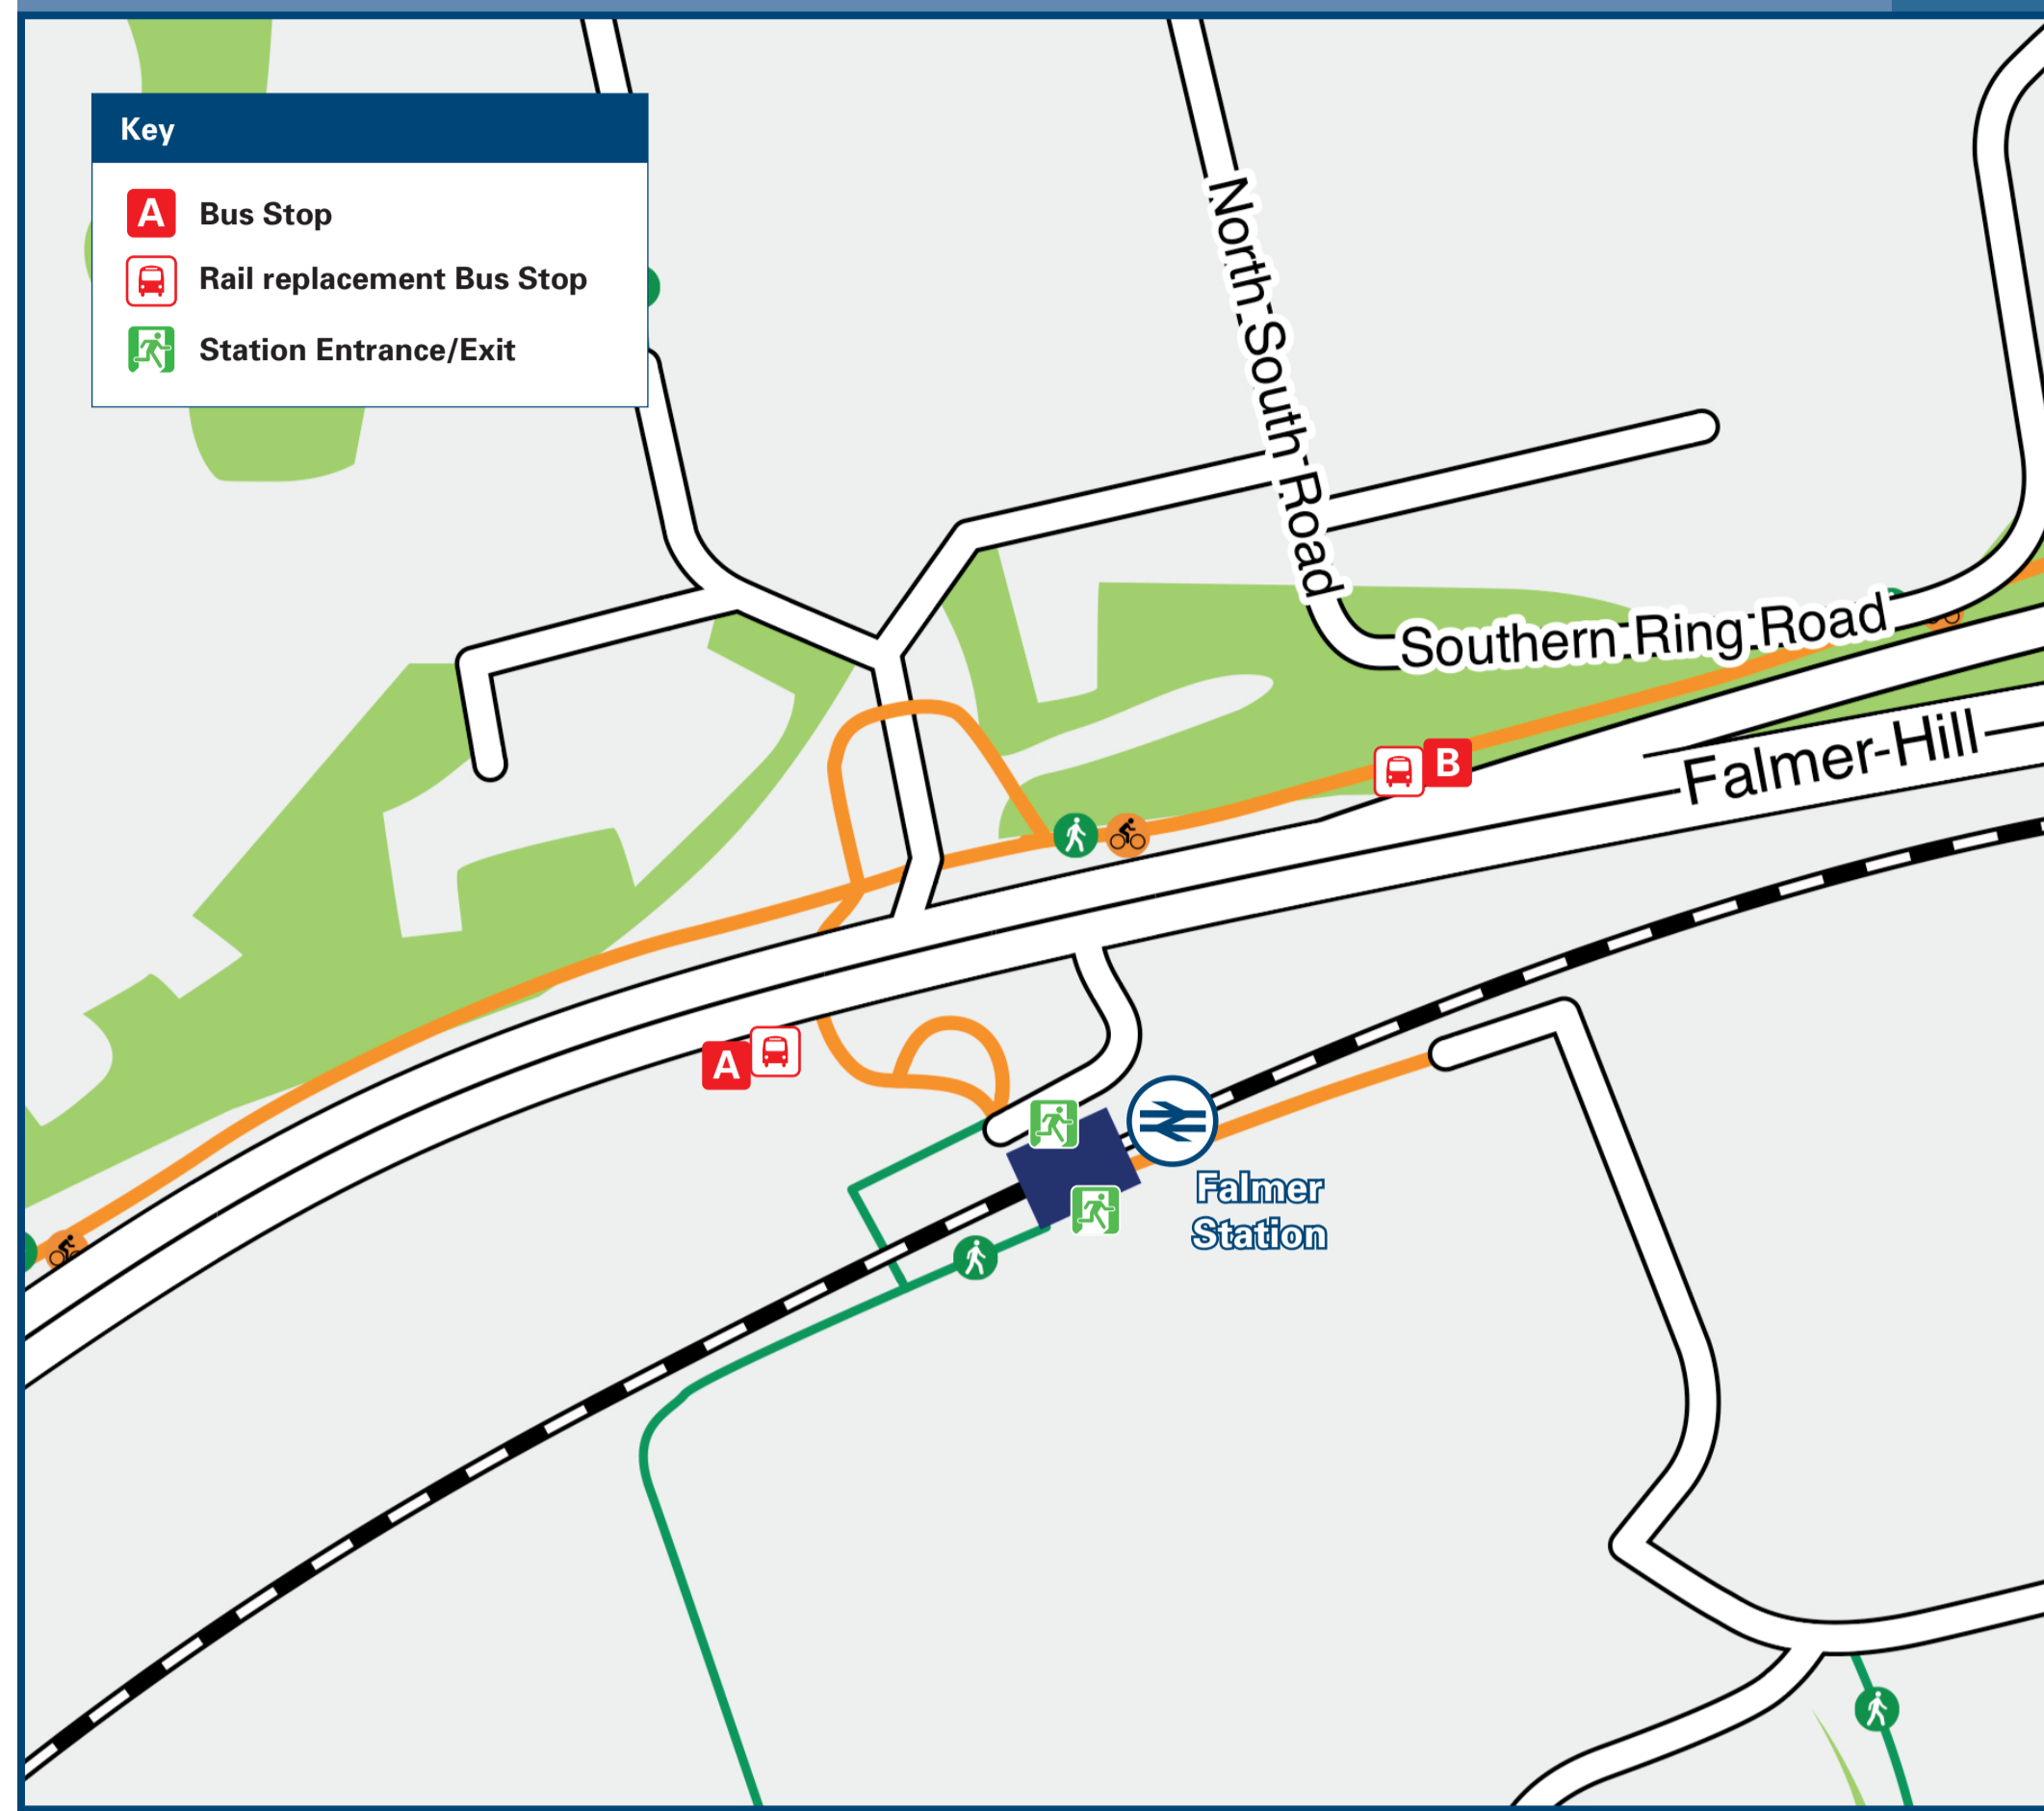

Falmer Station

Onward Travel Information

Buses

Rail replacement buses depart from outside the station at existing bus stops on the A27 Lewes Road.

Local area map

Main destinations by bus

(Data correct at July 2023)

DESTINATION	BUS ROUTES	BUS STOP
Brighton (City Centre / Churchill Square)	5B, 25*, 28, 29, 29A	A
Brighton (City Centre / North Street)	5B, 25*, 28, 29, 29A	A
Brighton (Old Steine, for Brighton Palace Pier)	5B, 25, 28, 29, 29A, N25	A
Brighton (Queens Park, The Pepper Pot)	23	A
Brighton (Royal Sussex County Hospital)	23	A
Brighton (South Whitehawk, Roedean Road)	23	A
Brighton (St Peter's Church, for London Road Shops)	5B, 25, 28, 29, 29A, N25	A
Brighton (The Level, for Phoenix Halls)	25, N25	A
Brighton Marina	23	A
Brighton University (Moulsecoomb, The Avenue)	23, 25, 28, 29, 29A, N25	A

DESTINATION	BUS ROUTES	BUS STOP
Broyle Estate (Kiln Road)	28	B
Coldean (Varley Halls)	5B	A
Crowborough (The Cross)	29	B
Hailsham	28	B
Hangleton #	5B	A
Heathfield	29A	B
Hollingbury (ASDA Crowhurst Road)	5B	A
Hollingbury (Beaconsfield Villas Top)	5B	A
Hove (George Street Shops) #	5B, 25*	A
Hove (Palmeira Square) #	5B, 25*	A
Hove (Town Hall) #	5B, 25*	A
Isfield (Lavender Line Station)	29, 29A	B
Lewes	28, 29, 29A	B

DESTINATION	BUS ROUTES	BUS STOP
Moulsecoomb (Lewes Road) ☺	23, 25, 28, 29, 29A, N25	A
North Moulsecoomb (Lewes Road / Coldean Lane)	23, 25, 28, 29, 29A, N25	A
Portslade (Railway Station & Shops) # ☺	25*	A
Ringmer	28	B
Tunbridge Wells	29	B
Uckfield	29, 29A	B