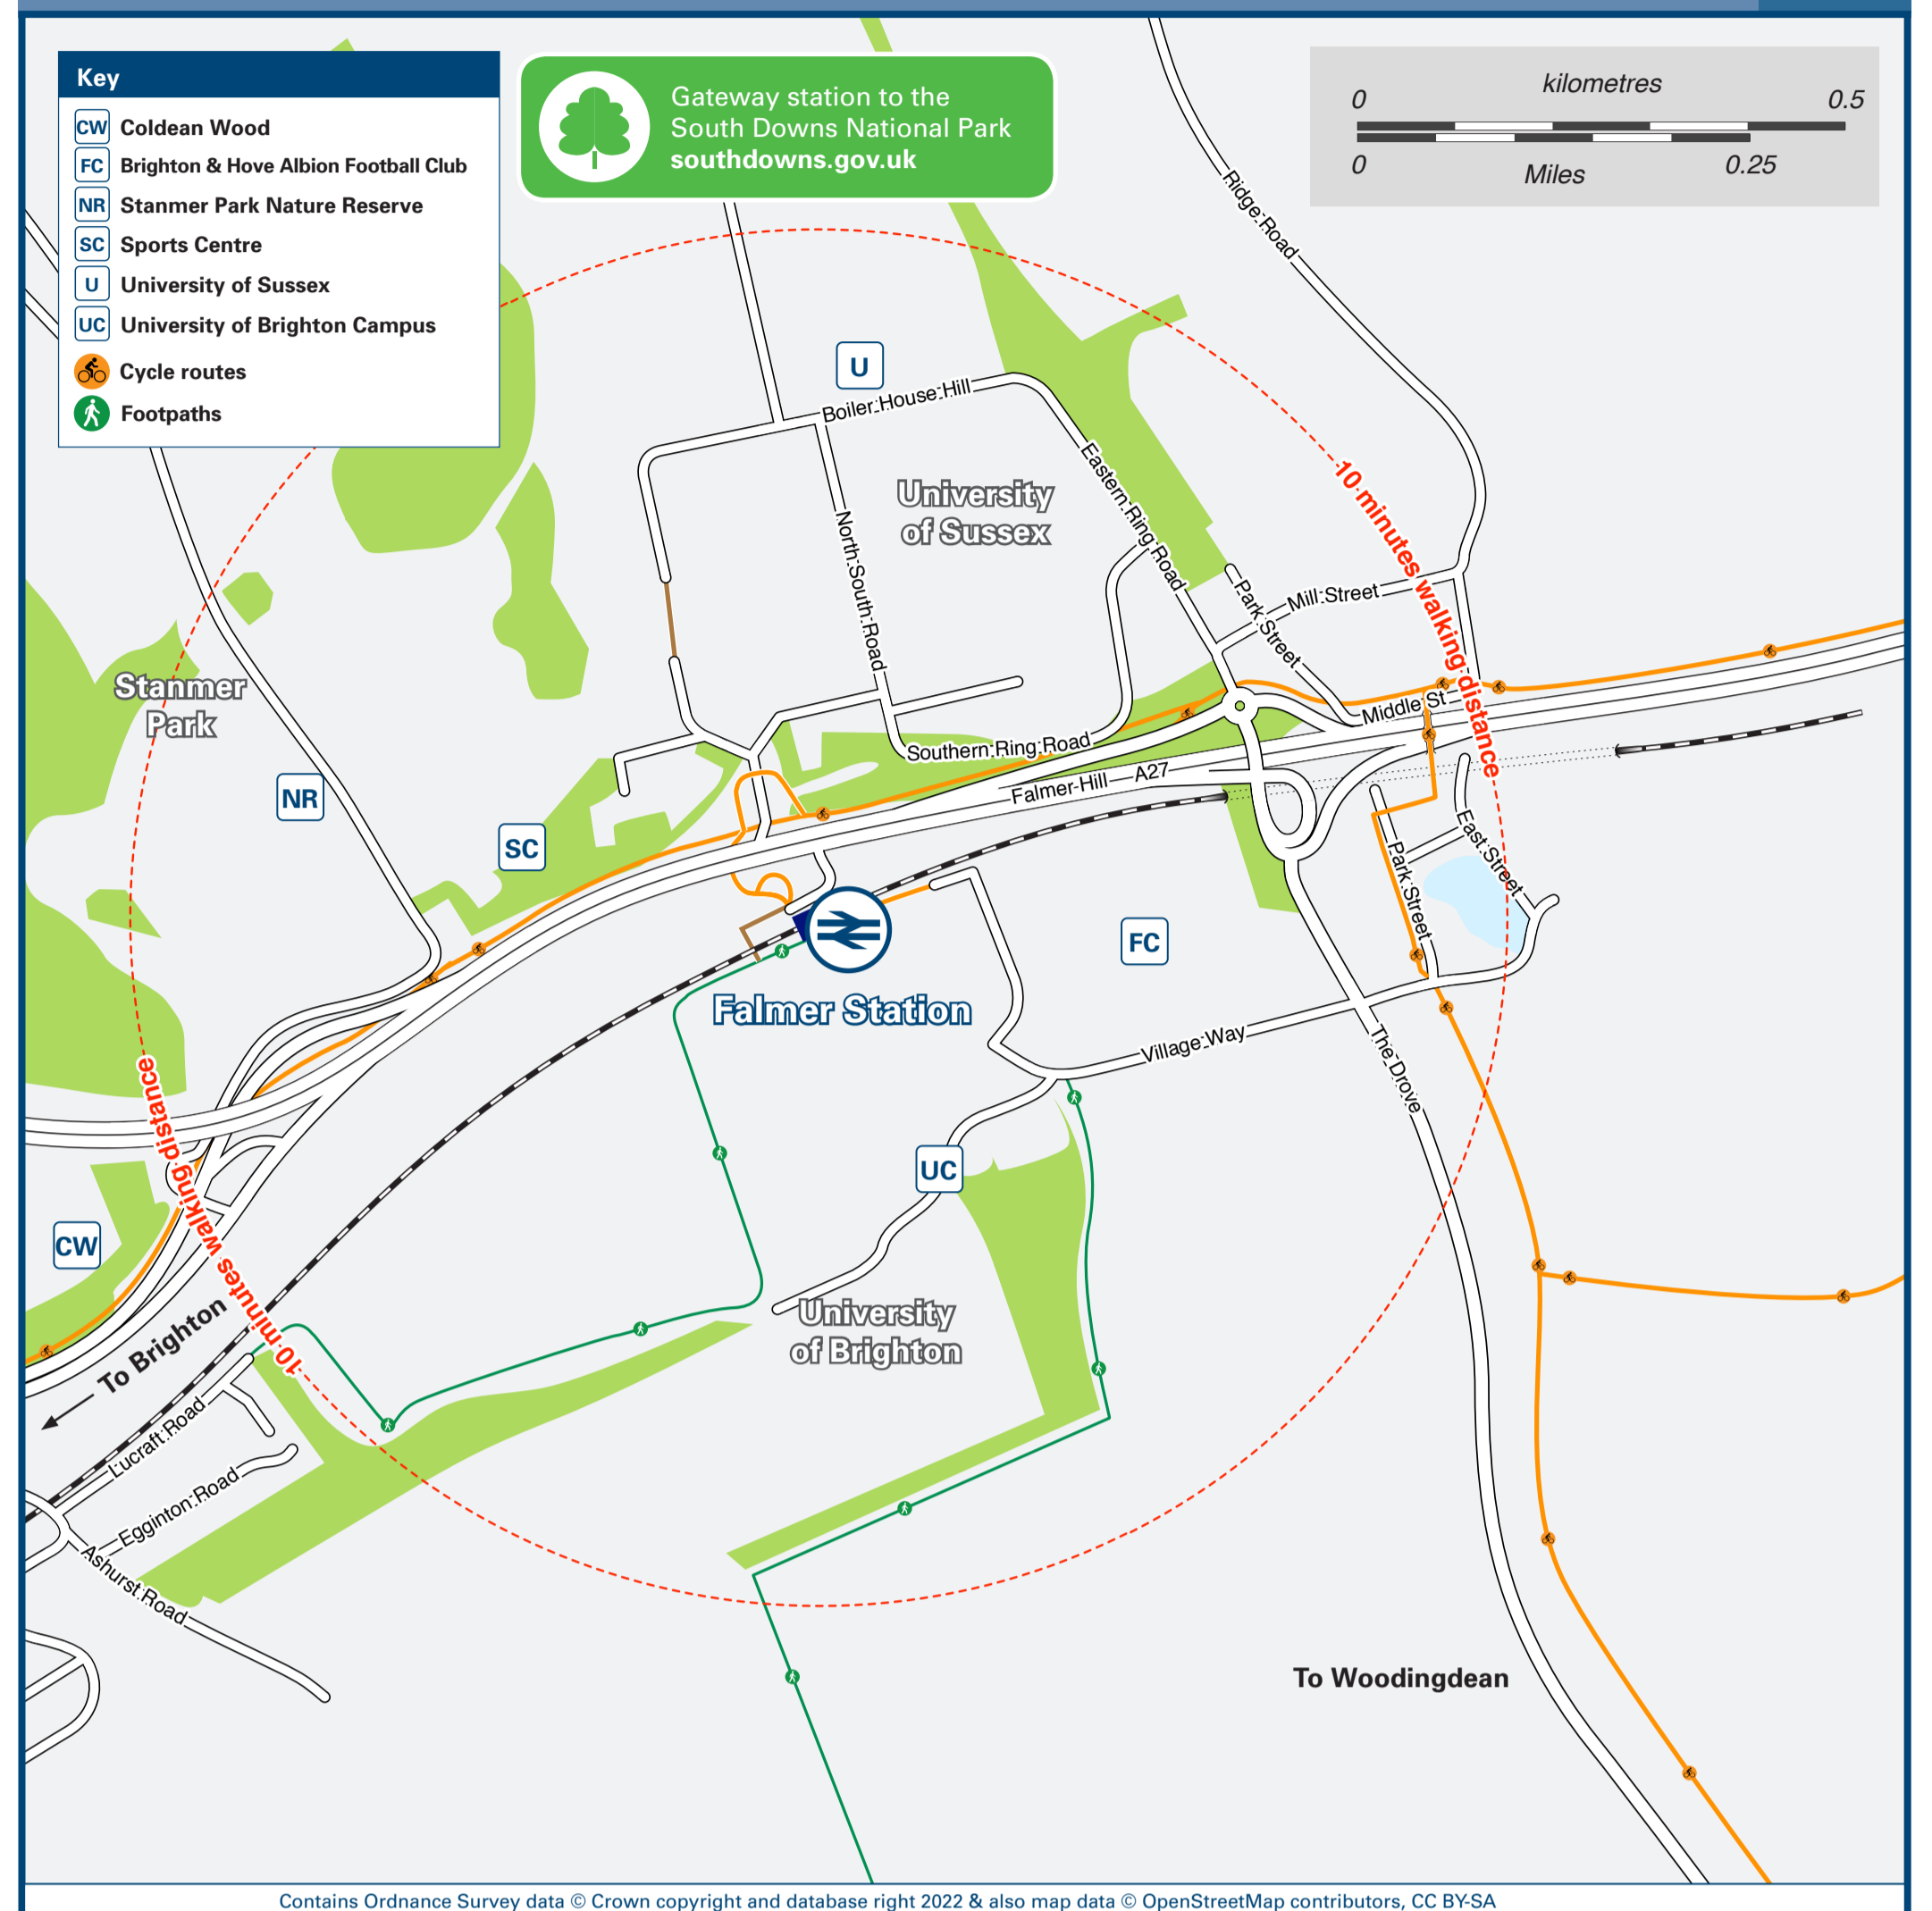

Falmer Station

Onward Travel Information

Buses

Rail replacement buses depart from outside the station at existing bus stops on the A27 Lewes Road.

Local area map

Main destinations by bus

(Data correct at July 2023)

DESTINATION	BUS ROUTES	BUS STOP
Brighton (City Centre / Churchill Square)	5B, 25*, 28, 29, 29A	A
Brighton (City Centre / North Street)	5B, 25*, 28, 29, 29A	A
Brighton (Old Steine, for Brighton Palace Pier)	5B, 25, 28, 29, 29A, N25	A
Brighton (Queens Park, The Pepper Pot)	23	A
Brighton (Royal Sussex County Hospital)	23	A
Brighton (South Whitehawk, Roedean Road)	23	A
Brighton (St Peter's Church, for London Road Shops)	5B, 25, 28, 29, 29A, N25	A
Brighton (The Level, for Phoenix Halls)	25, N25	A
Brighton Marina	23	A
Brighton University (Moulsecoomb, The Avenue)	23, 25, 28, 29, 29A, N25	A

DESTINATION	BUS ROUTES	BUS STOP
Broyle Estate (Kiln Road)	28	B
Coldean (Varley Halls)	5B	A
Crowborough (The Cross)	29	B
Hailsham	28	B
Hangleton #	5B	A
Heathfield	29A	B
Hollingbury (ASDA Crowhurst Road)	5B	A
Hollingbury (Beaconsfield Villas Top)	5B	A
Hove (George Street Shops) #	5B, 25*	A
Hove (Palmeira Square) #	5B, 25*	A
Hove (Town Hall) #	5B, 25*	A
Isfield (Lavender Line Station)	29, 29A	B
Lewes	28, 29, 29A	B

DESTINATION	BUS ROUTES	BUS STOP
Moulsecoomb (Lewes Road) ☺	23, 25, 28, 29, 29A, N25	A
North Moulsecoomb (Lewes Road / Coldean Lane)	23, 25, 28, 29, 29A, N25	A
Portslade (Railway Station & Shops) # ☺	25*	A
Ringmer	28	B
Tunbridge Wells	29	B
Uckfield	29, 29A	B