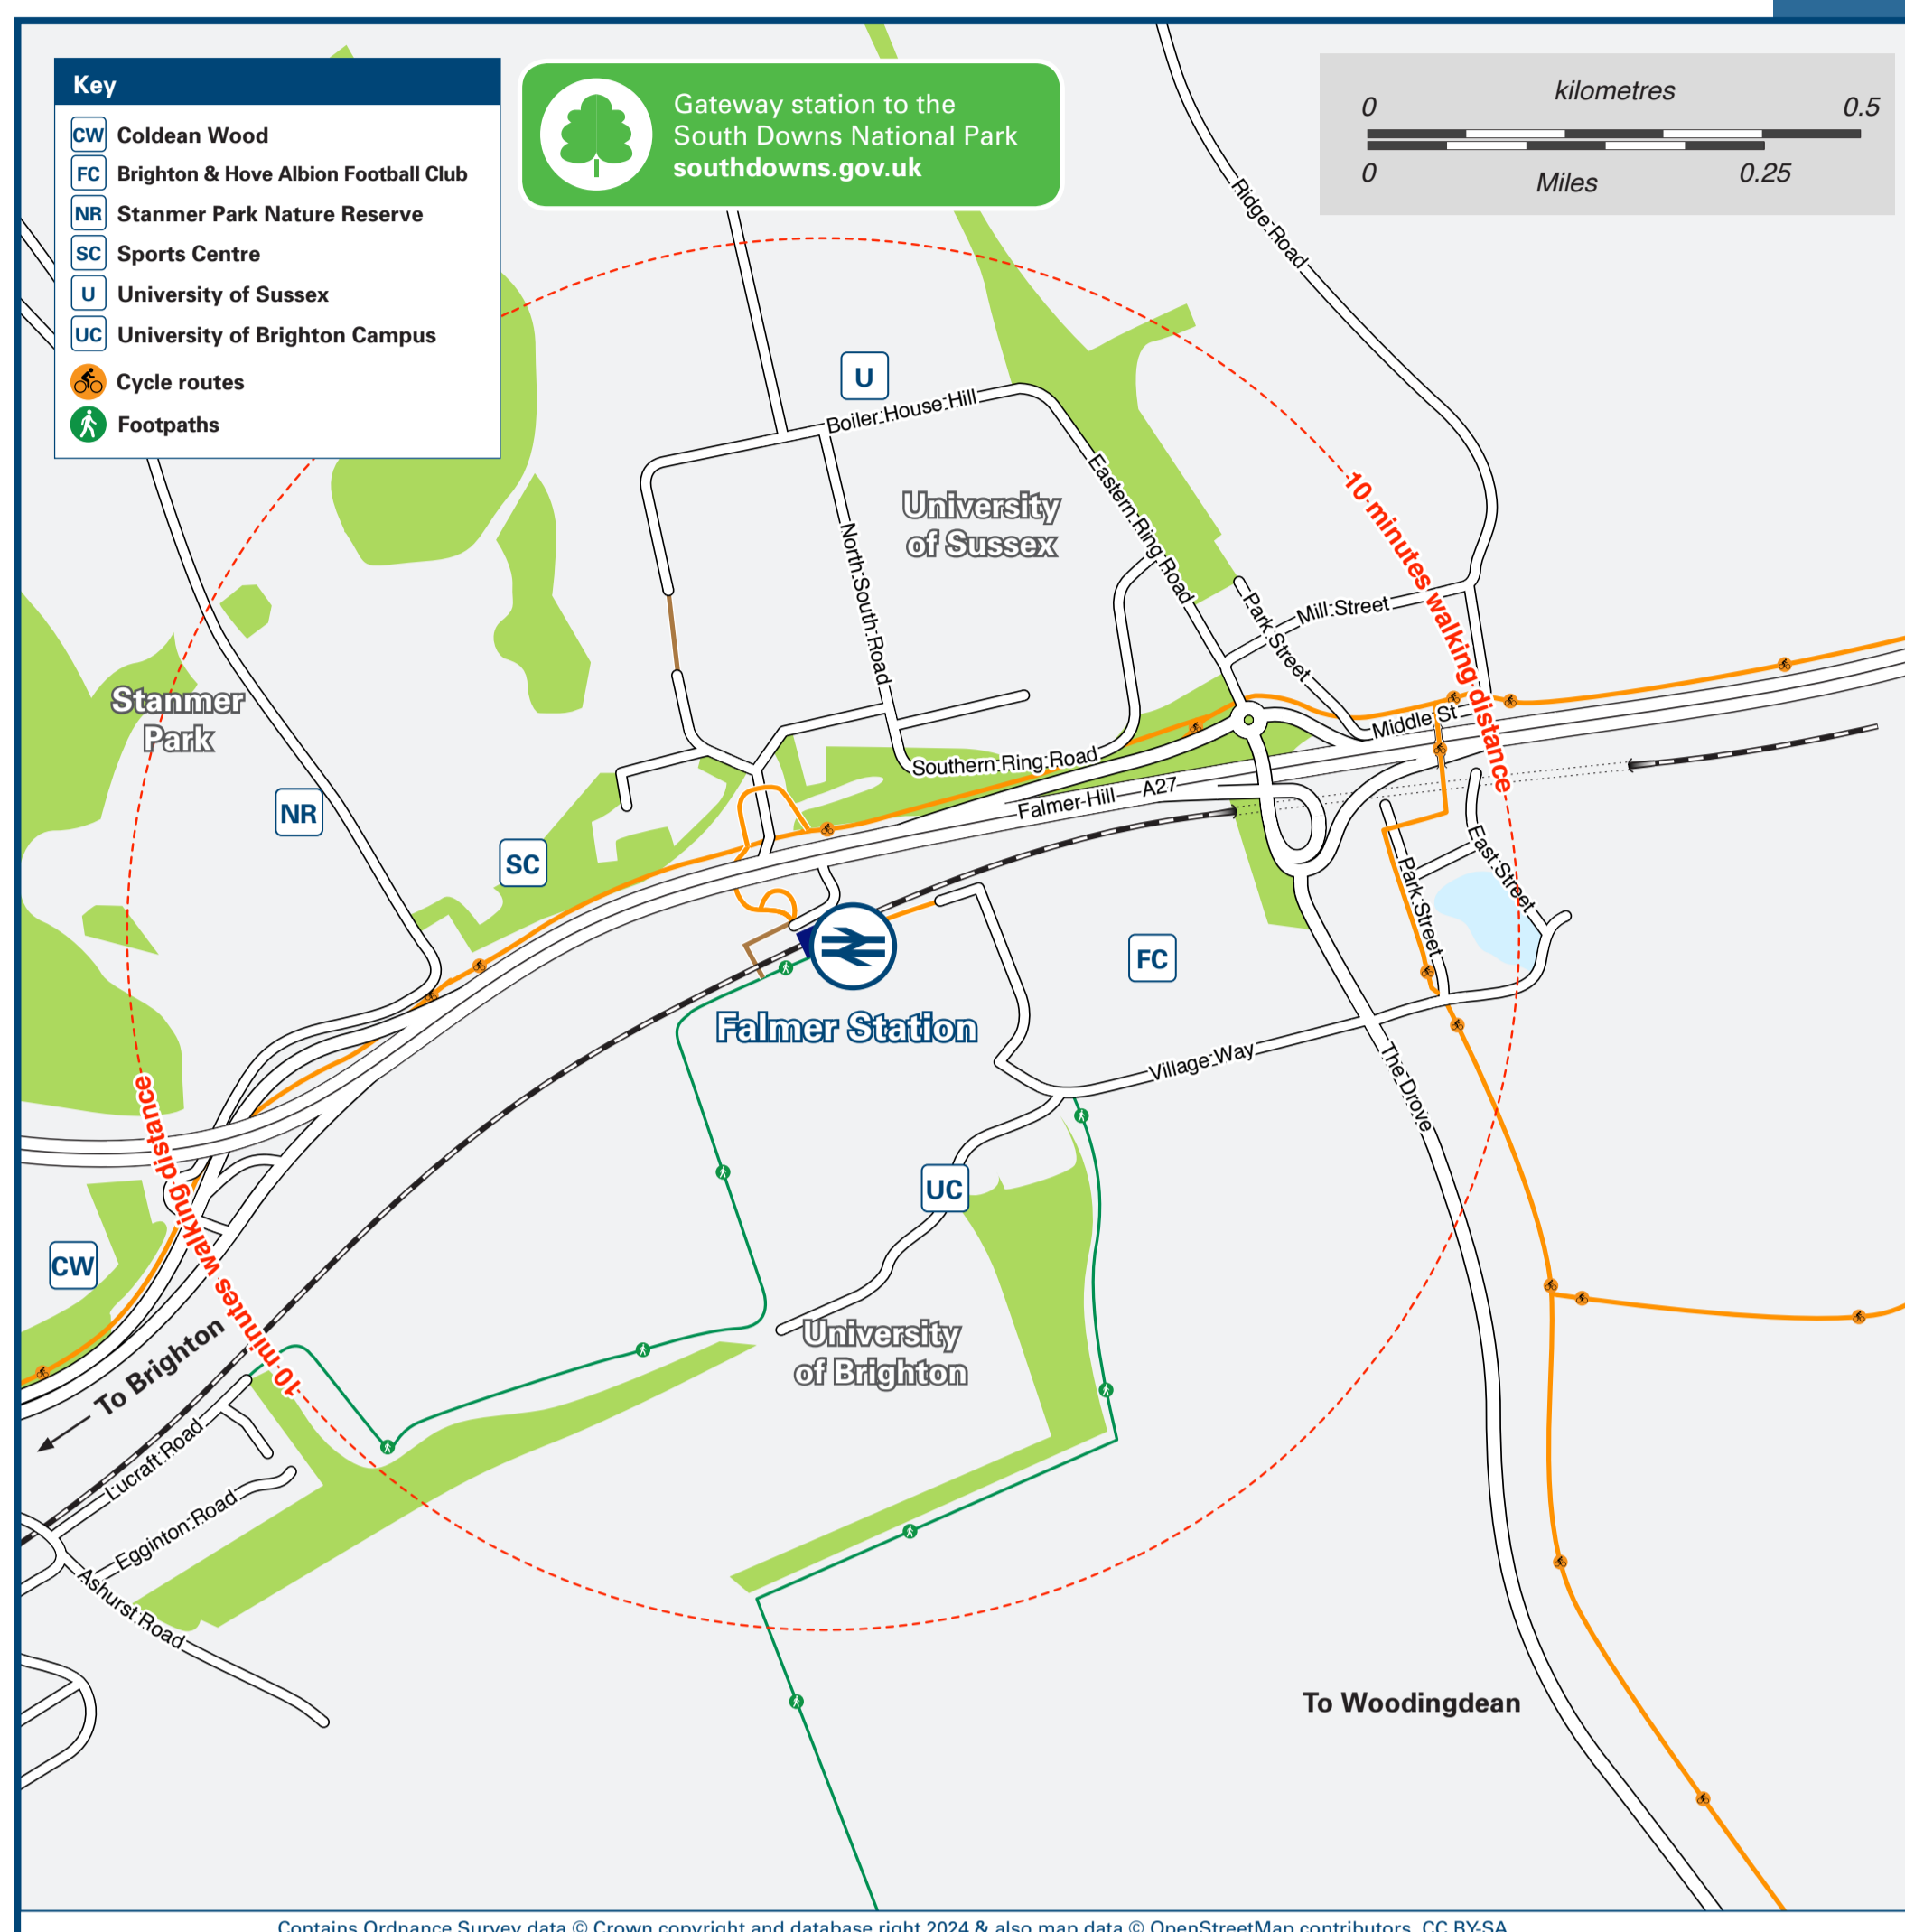

Falmer Station

Onward Travel Information

Buses

Rail replacement buses depart from bus stop **A** outside Station on Falmer Hill (A27) towards Central Brighton, and from bus stop **B** opposite Station on Falmer Hill (A27) towards Lewes.

Local area map

Main destinations by bus

(Data correct at July 2024)

DESTINATION	BUS ROUTES	BUS STOP
Brighton (City Centre / Churchill Square)	5B, 25*, 28, 29, 29A	A
Brighton (City Centre / North Street)	5B, 25*, 28, 29, 29A	A
Brighton (Old Steine, for Brighton Palace Pier)	5B, 25, 28, 29, 29A, 701, N25	A
Brighton (Queens Park, The Pepper Pot)	23	A
Brighton (Royal Sussex County Hospital)	23	A
Brighton (South Whitehawk, Roedean Road)	23	A
Brighton (St Peter's Church, for London Road Shops)	5B, 25, 28, 29, 29A, 701, N25	A
Brighton (The Level, for Phoenix Halls)	25, N25	A
Brighton Marina	23	A
Brighton University (Moulsecomb, The Avenue)	23, 25, 28, 29, 29A, 701, N25	A
Broyle Estate (Kiln Road)	28	B
Coldean (Varley Halls)	5B	A
Crowborough (The Cross)	29	B

DESTINATION	BUS ROUTES	BUS STOP
Hailsham	28	B
Hangleton #	5B	A
Heathfield	29A	B
Hollingbury (ASDA Crowhurst Road)	5B	A
Hollingbury (Beaconsfield Villas Top)	5B	A
Hove (George Street Shops) #	5B, 25*	A
Hove (Palmeira Square) #	5B, 25*	A
Hove (Town Hall) #	5B, 25*	A
Isfield (Lavender Line Station)	29, 29A	B
Lewes	28, 29, 29A	B
Moulsecomb (Lewes Road)	23, 25, 28, 29, 29A, 701, N25	A
Newhaven	701	B
North Moulsecomb (Lewes Road / Coldean Lane)	23, 25, 28, 29, 29A, N25	A