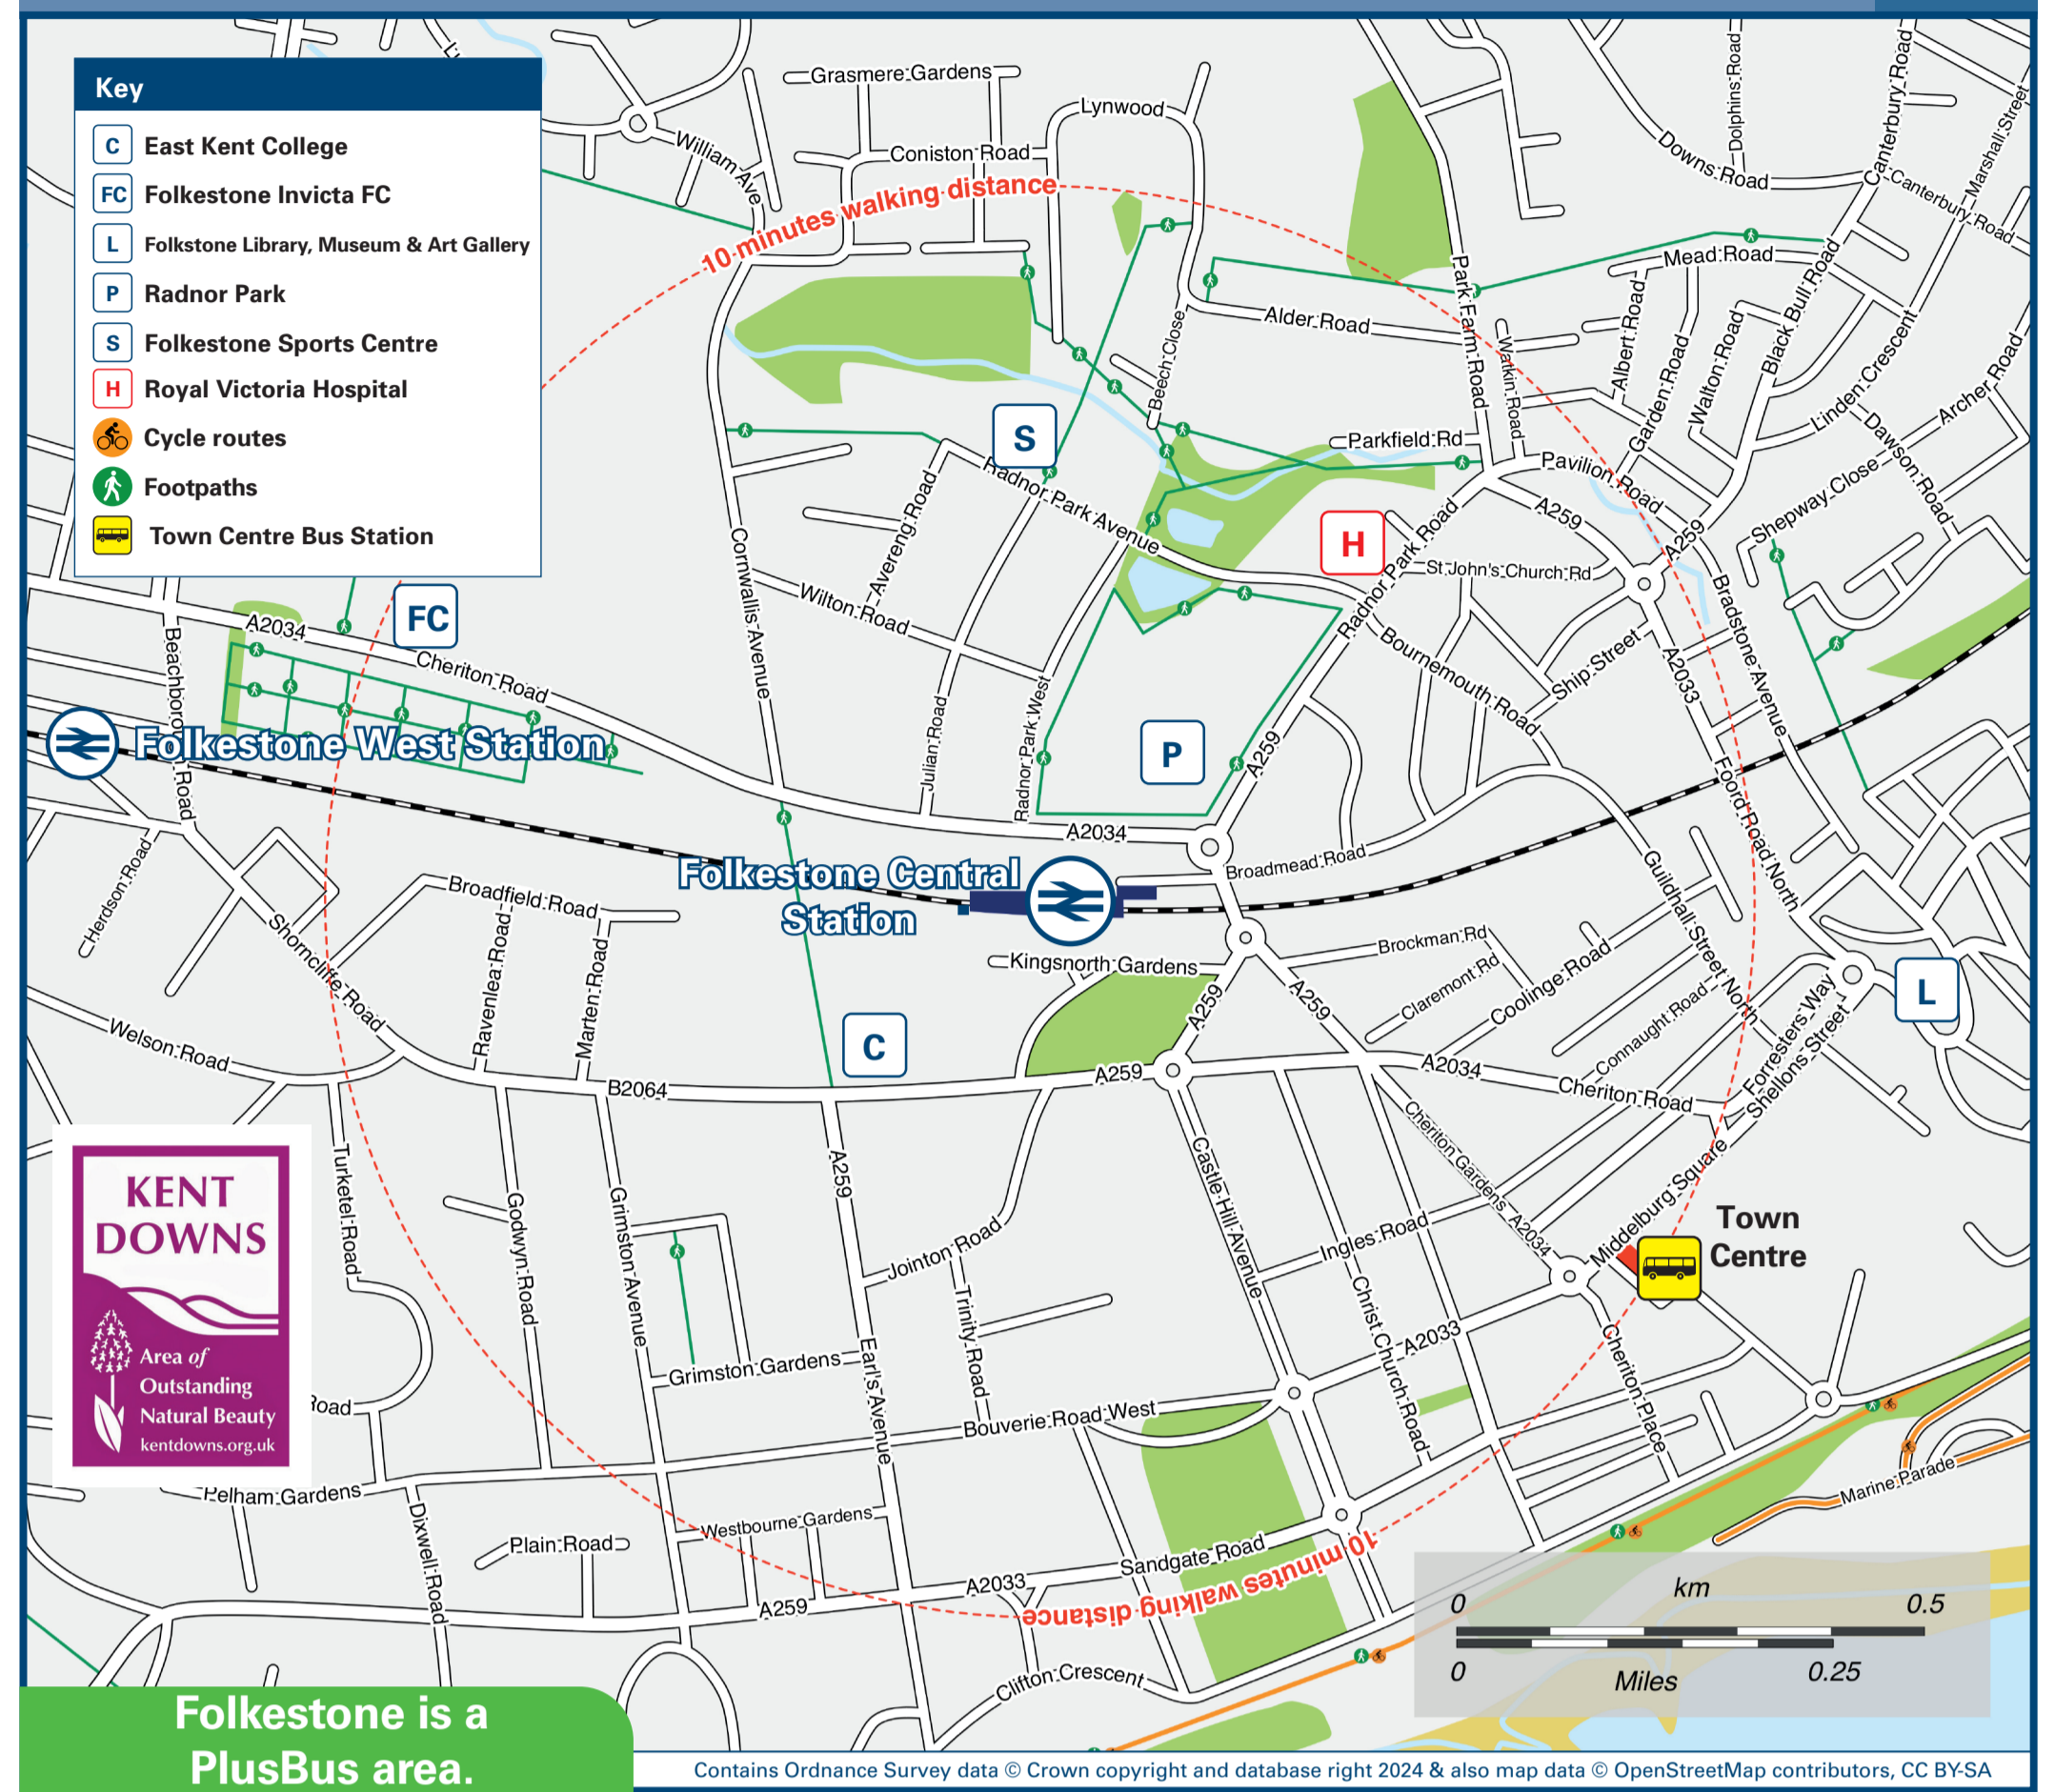

Local area map

Folkestone is a PlusBus area.

PlusBus is a discount price 'bus pass' that you buy with your train ticket. It gives you unlimited bus travel around your chosen town, on participating buses. Visit www.plusbus.info

Main destinations by bus

(Data correct at July 2024)

DESTINATION	BUS ROUTES	BUS STOP
Alkham	91	B
Ashford (Town & Station)	10	D
Beachborough	10, 10A*	Bus Station
Brabourne Lees	17	B
Canterbury (Bus Station)	16, 17	B
● Capel le Ferne	102	Bus Station
● Densole	16	B
Denton	16	B
Dover	91	B
	102	Bus Station
Dymchurch	102	Bus Station
Elham	17	B
● Etchinghill	17	B
Folkestone area -		
● - Broadmead Village	74+	B
	16, 17, 71, 76	A
● - Bus Station (& town centre shops)	10	E
	74, 91	C
● - Cheriton High Street (Post Office)	17, 71, 71A	B
● - Creteyway Down (Canterbury Road, Wood Avenue)	16, 76, 91	B
● - Creteyway Down (Dover Hill)	102	Bus Station

DESTINATION	BUS ROUTES	BUS STOP
● - East Cliff (Foreland Avenue)	74+	C
● - East Cliff (Stanbury Crescent)	76	B
● - Folkestone Harbour (The Old High Street)	102	Bus Station
● - Holywell Avenue	16, 91	B
● - Park Farm (Sainsbury's)	73+	B
● - Shorncliffe (Golden Valley Shops)	10	D
Greatstone-on-Sea	102	Bus Station
● Hawkinge (for Battle of Britain Museum)	16, 73+	B
● Hythe (Palmarsh Avenue)	102	Bus Station
	10	D
● Hythe (Red Lion Square)	10, 10A*, 102	Bus Station
Littlestone-on-Sea	102	Bus Station
Lydd (Church)	102	Bus Station
Lydd Camp	102	Bus Station
Lydd-on-Sea	102	Bus Station
Lyminge	17	B
Lympne	10	D
New Romney	102	Bus Station
Ottinge	17	B
● Saltwood	10	D
● Sandgate	10A*, 102	Bus Station

DESTINATION	BUS ROUTES	BUS STOP
● Seabrook	10	D
	10, 10A*, 102	Bus Station
Sellindge	10	D
	10, 10A*	Bus Station
Selsted	16	B
St Mary's Bay	102	Bus Station
West Hougham (The Plough Inn)	102	Bus Station
Wingmore	17	B

Notes

- PlusBus destination, please see below for details.
- Bus routes 10, 16, 17, 71, 71A, 76 and 102 operate daily, including Sundays and Bank Holidays.
- Bus route 91 operates Mondays to Saturdays.
- For bus times and further information contact Stagecoach South East (for all bus routes) www.stagecoachbus.com/help-and-contact or call 0345 241 8000 or contact Traveline on 0871 200 22 33.
- Direct trains operate to this destination from this station.
- Change trains at Dover Priory for Canterbury East or Ashford International for Canterbury West stations.
- Buses stop outside or near to the Romney, Hythe & Dymchurch Railway Station.
- It's a 10 minutes walk from this station to Folkestone town centre and bus station, see Local area map for walking route.
- Bus route 10A operates 1 evening journey Mondays to Saturdays only.
- + Bus routes 73 and 74 operate Mondays to Fridays only.
- AONB Kent Downs (AONB) www.kentdowns.org.uk

Taxis

Folkestone Central Station is served by a taxi rank or a cab office. Check availability before travelling, and pre-book if necessary. Please consider using the following local operators: (Inclusion of this number doesn't represent any endorsement of the taxi firm)

Folkestone Taxis
01303 252 000

JJ Taxis
01303 244 442