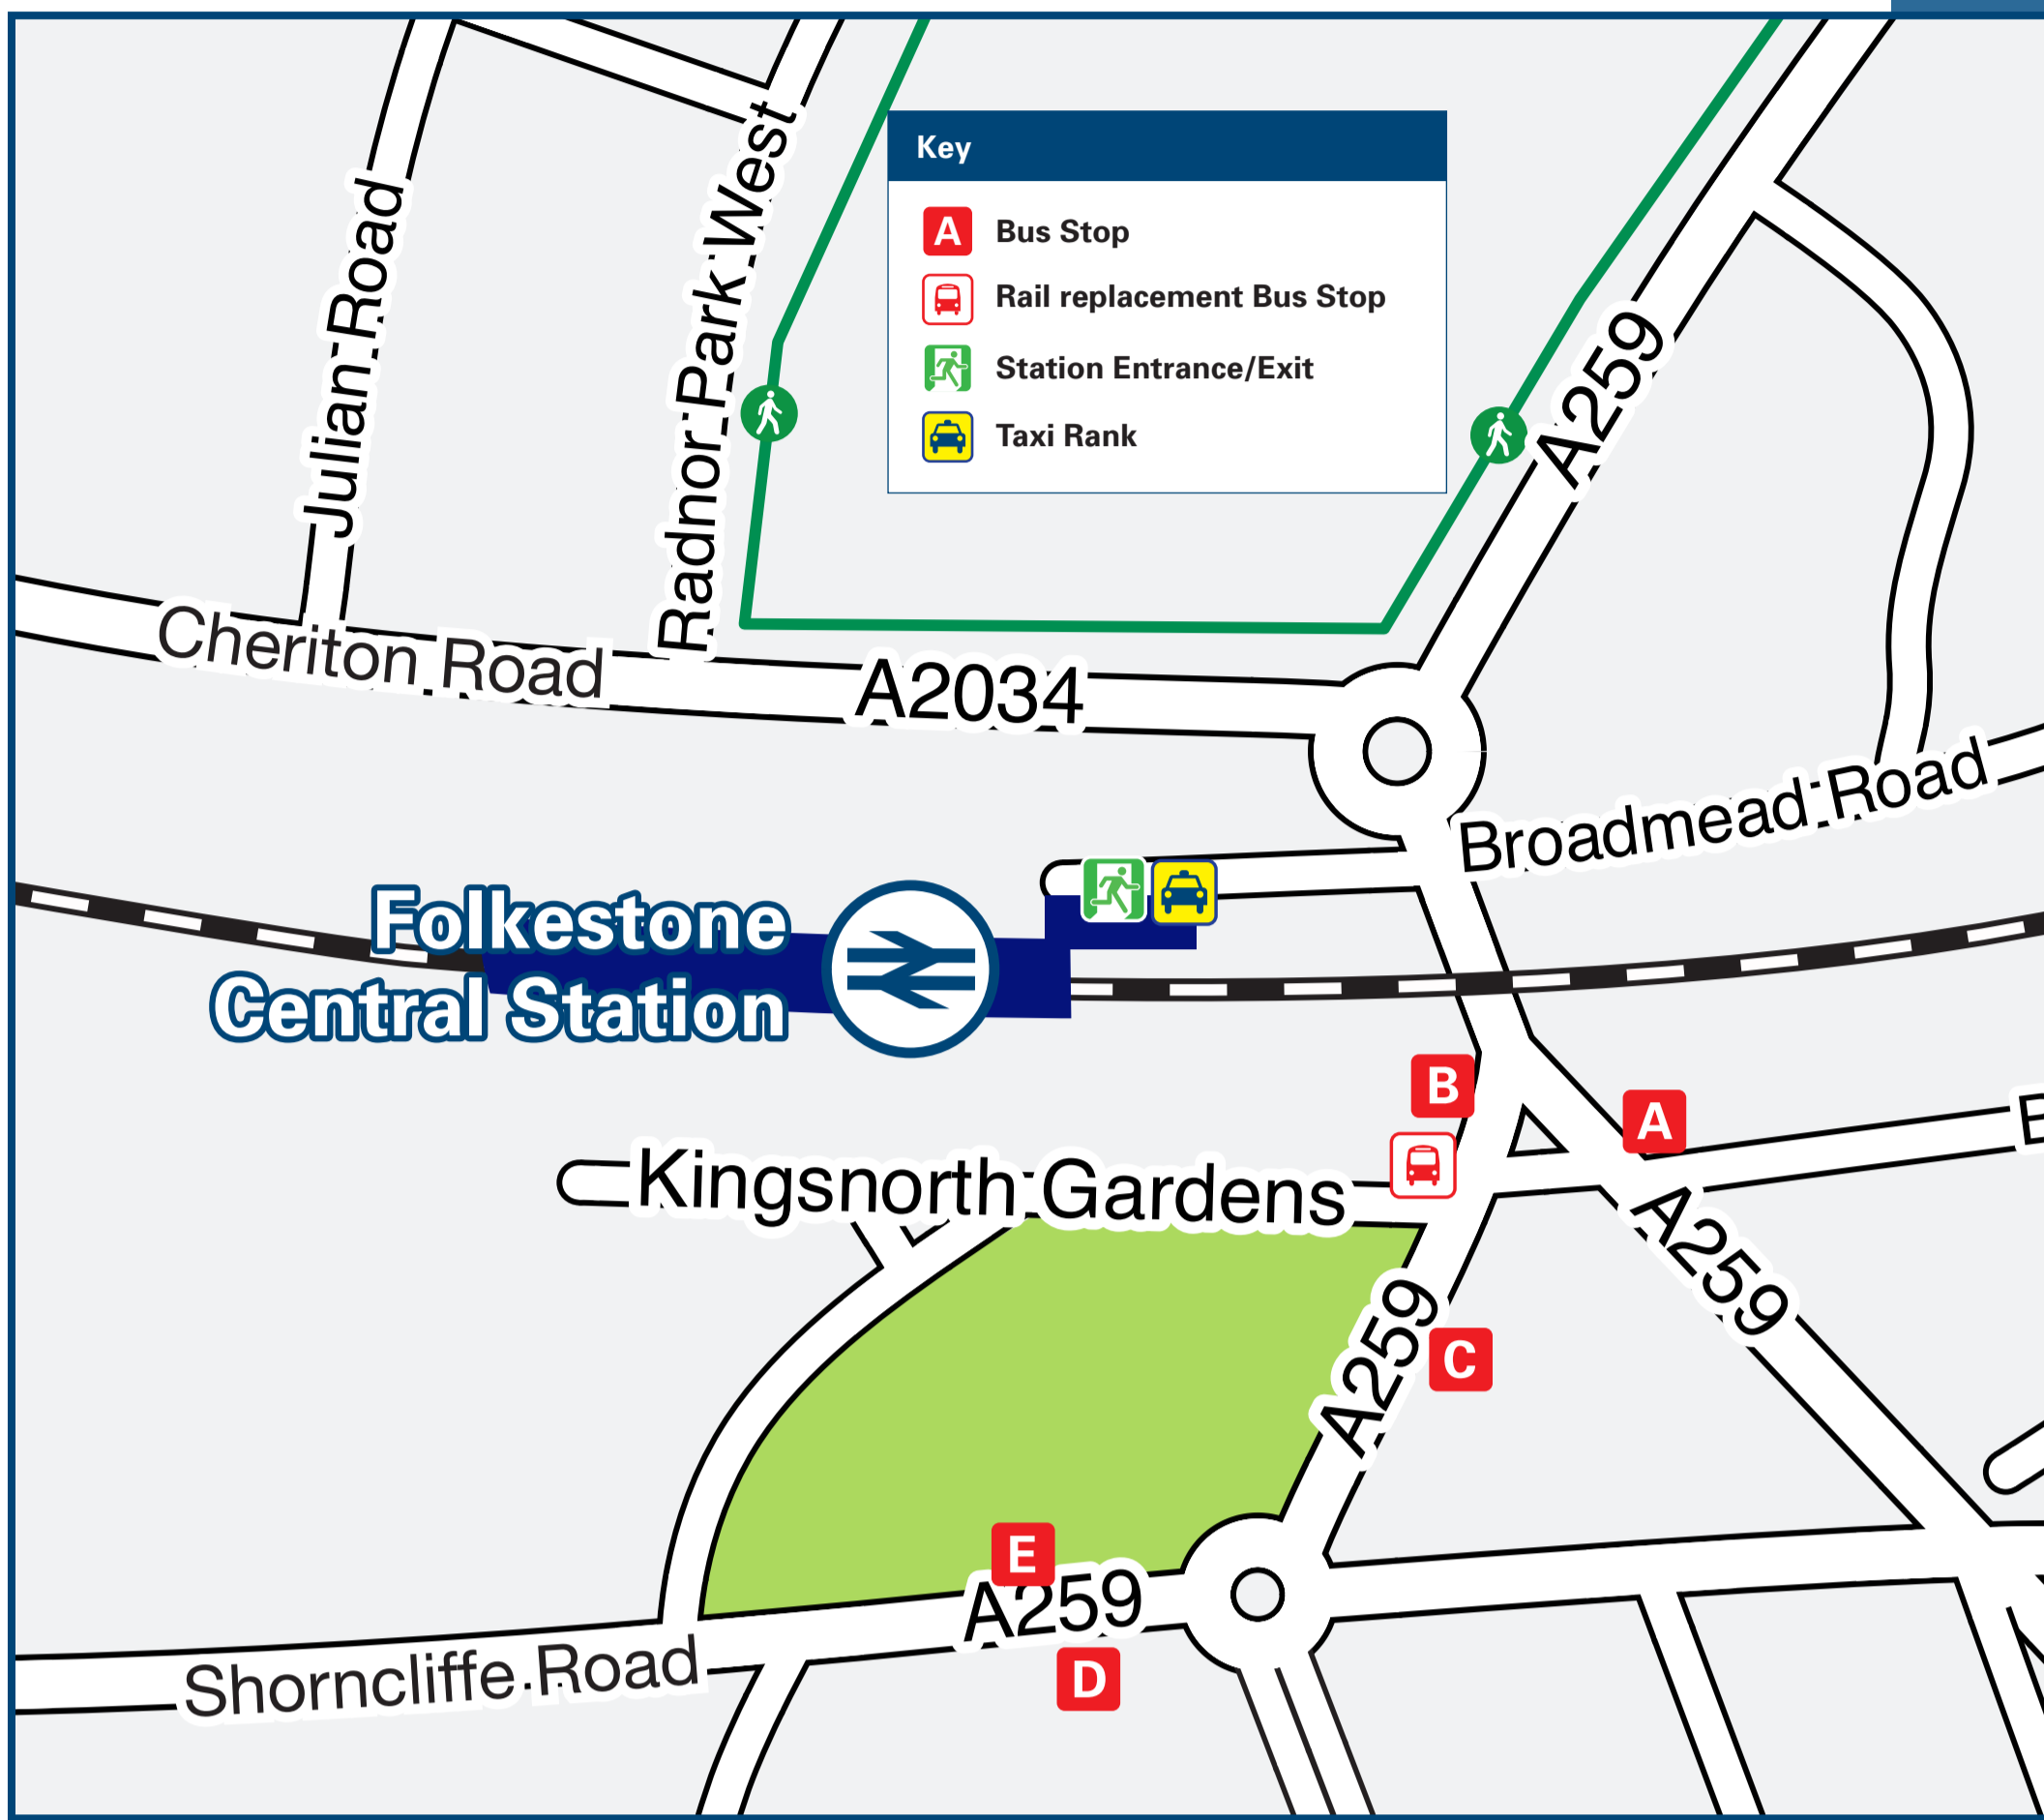

Folkestone Central Station

Onward Travel Information

Buses and Taxis

Rail replacement buses depart from bus stop **B** on Cheriton Road (walk down slope, turn right under the railway bridge, the stop is on the right).