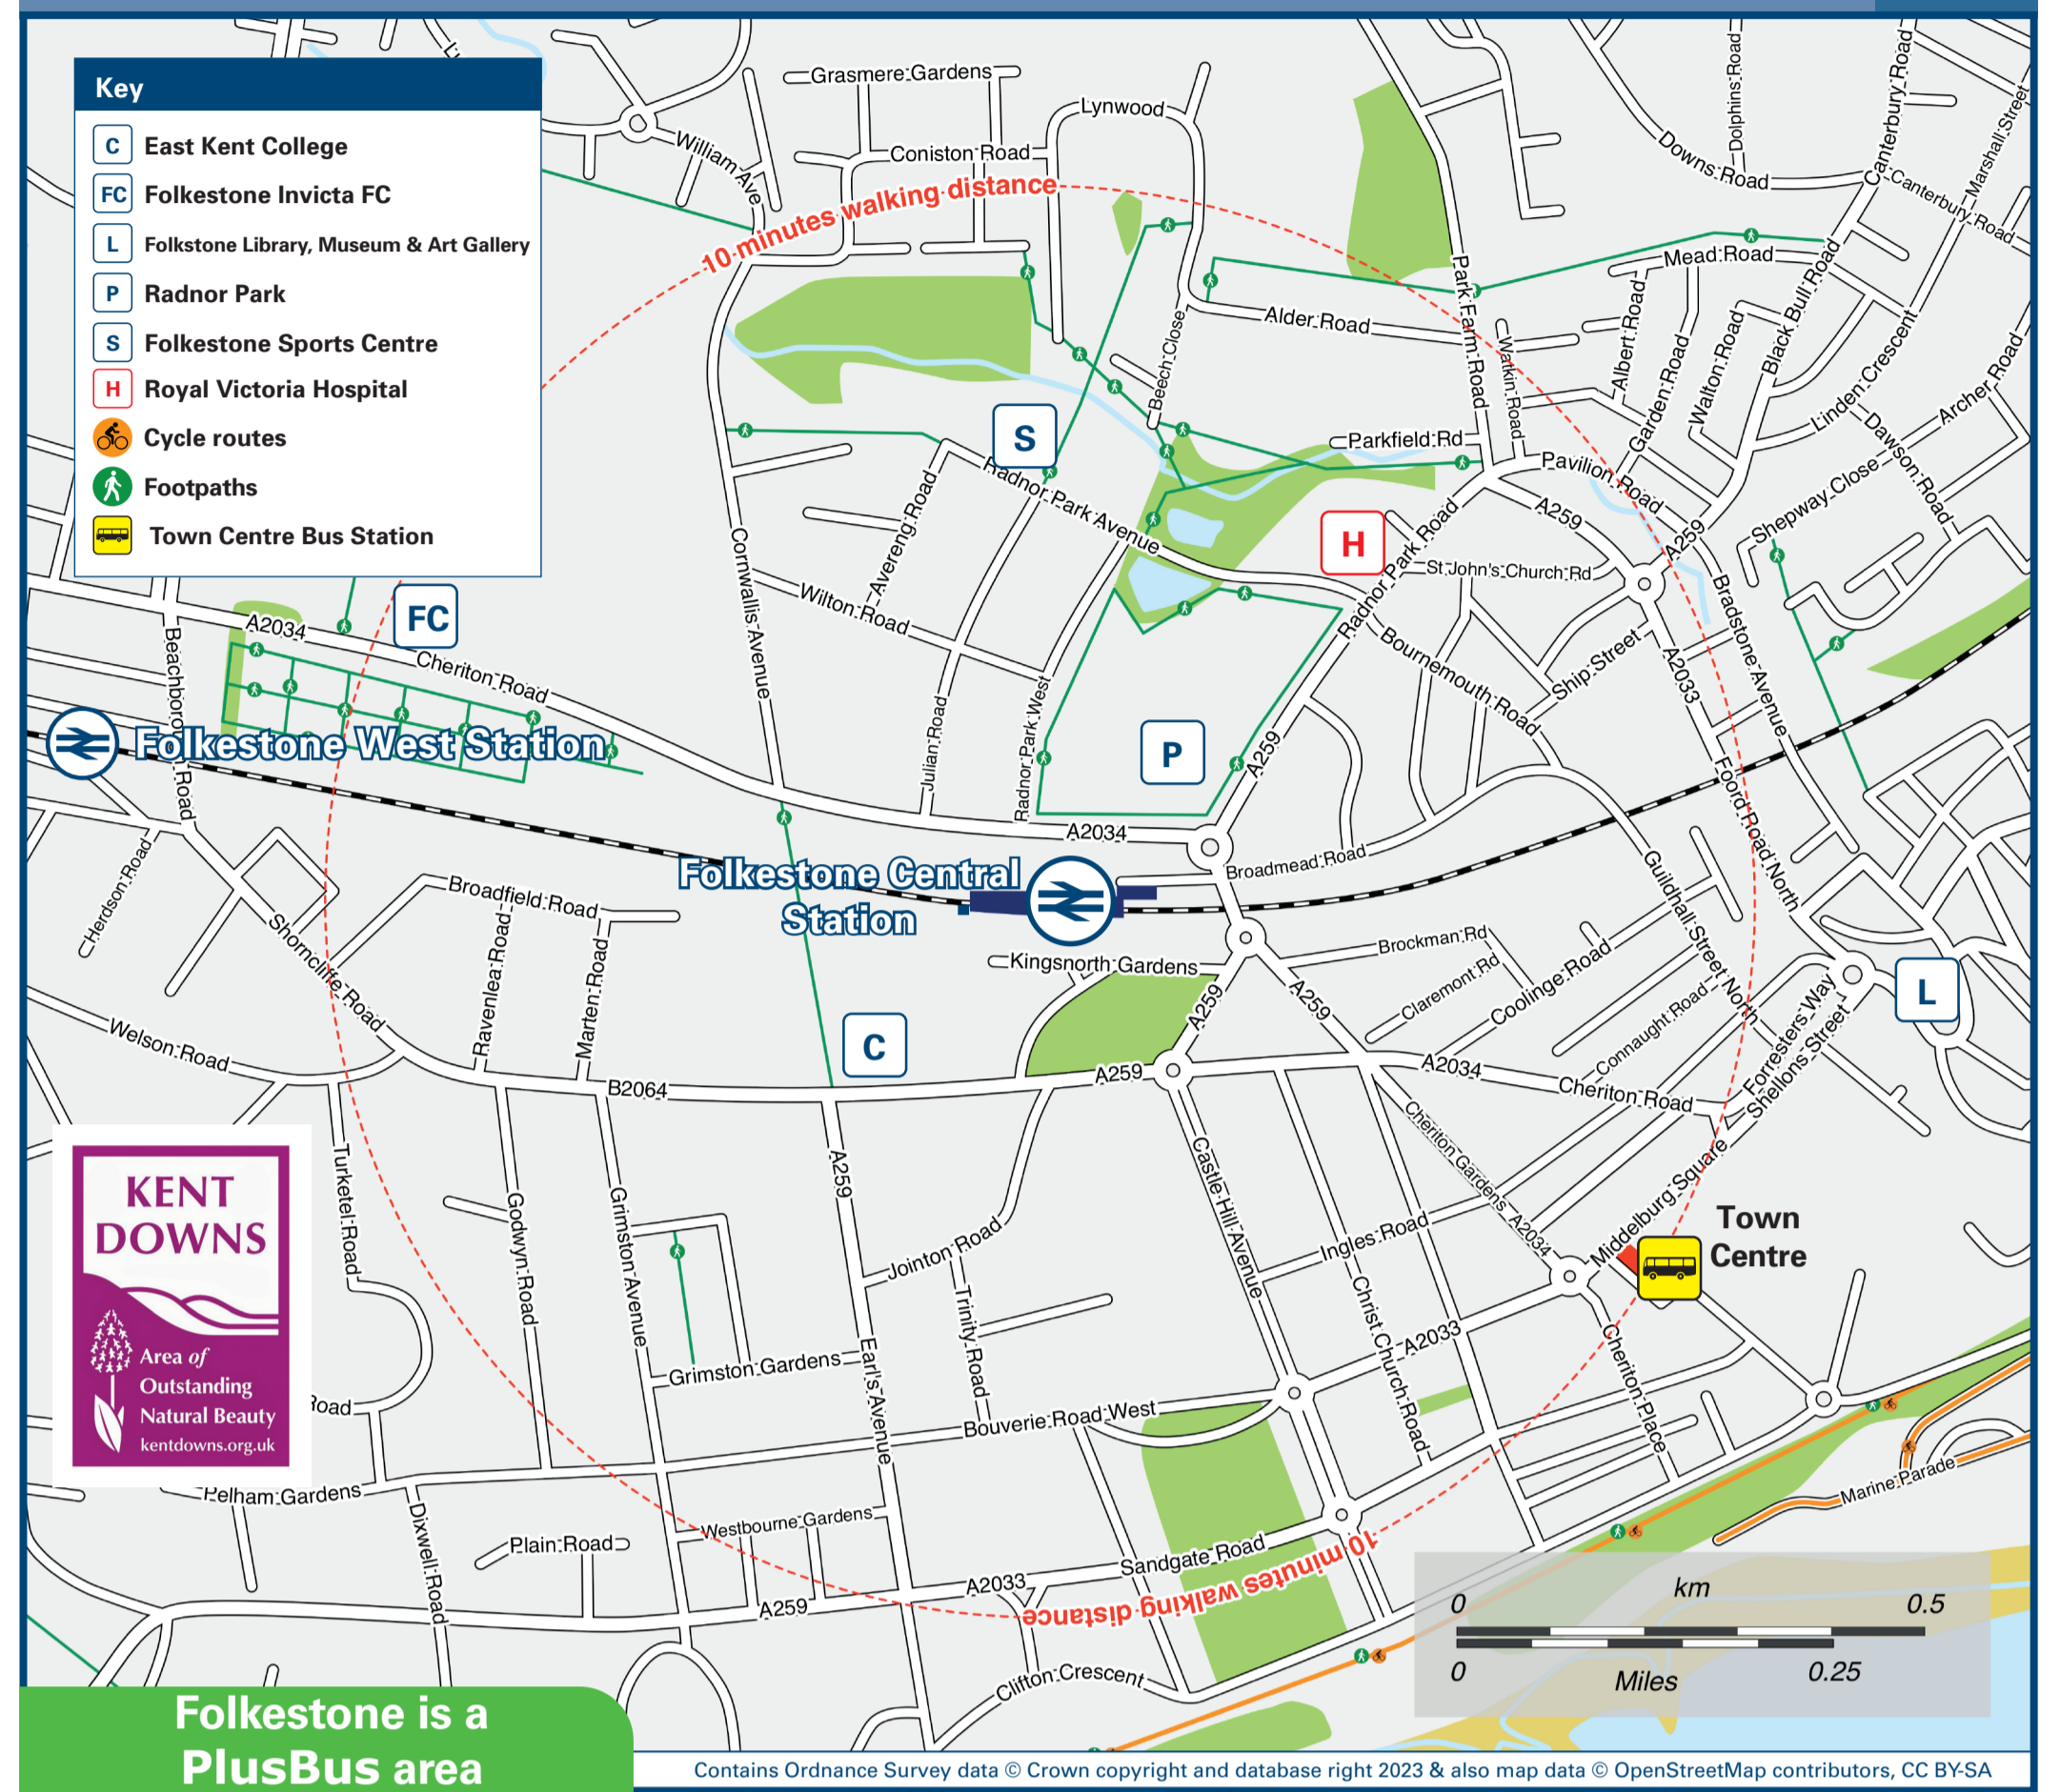

Local area map

Folkestone is a PlusBus area

PlusBus is a discount price 'bus pass' that you buy with your train ticket. It gives you unlimited bus travel around your chosen town, on participating buses. Visit www.plusbus.info

Main destinations by bus

(Data correct at September 2023)

DESTINATION	BUS ROUTES	BUS STOP
Alkham	91	B
Ashford (Town & Station) Ⓢ	10	D
Beachborough	17	B
Brabourne Lees	10	D
Canterbury (Bus Station) Ⓢ	16, 17	B
● Capel le Ferne	102	Bus Station
● Densole	16	B
Denton	16	B
Dover Ⓢ	91	B
	102	Bus Station
Dymchurch Ⓢ	102#	Bus Station
Elham	17	B
● Etchinghill	17	B
Folkestone area -		
	10A, 16, 17, 71, 76	A
● - Bus Station (& town centre shops) Ⓢ	10	E
	91	C
● - Cheriton High Street (Post Office)	17, 71, 71A	B
● - Creteyway Down (Canterbury Road, Wood Avenue)	16, 76, 91	B
● - Creteyway Down (Dover Hill)	102	Bus Station
● - East Cliff (Stanbury Crescent)	76	B

DESTINATION	BUS ROUTES	BUS STOP
● - Folkestone Harbour (The Old High Street)	102	Bus Station
● - Holywell Avenue	16, 91	B
● - Shorncliffe (Golden Valley Shops)	10	D
Greatstone-on-Sea	102	Bus Station
● Hawkinge (for Battle of Britain Museum)	16	B
● Hythe (Palmarsh Avenue)	102	Bus Station
● Hythe (Red Lion Square) Ⓢ	10, 10A, 102#	Bus Station
Littlestone-on-Sea	102#	Bus Station
Lydd (Church)	102#	Bus Station
Lydd Camp	102#	Bus Station
Lydd-on-Sea	102#	Bus Station
Lyminge	17	B
Lympne	10	D
New Romney (Light Railway Station) Ⓢ	102#	Bus Station
Ottinge	17	B
Port Lympne Wild Animal Park	10	D
● Saltwood	10	D
	10A	A
● Sandgate	10A, 102#	Bus Station

DESTINATION	BUS ROUTES	BUS STOP
● Seabrook	10A	A
	10	D
	10, 10A, 102#	Bus Station
Sellidge	10	D
Selsted	16	B
St Mary's Bay	102#	Bus Station
West Hougham (The Plough Inn)	102	Bus Station
Wingmore	17	B

Notes

- PlusBus destination, please see below for details.
- For further information contact Stagecoach South East (for all bus routes) www.stagecoachbus.com/help-and-contact or call 0345 241 8000 or contact Traveline on 0871 200 22 33.
- Bus routes 10, 16, 17, 71, 71A, 76 and 102 operate daily, including Sundays and Bank Holidays.
- Bus routes 10A and 91 operate Mondays to Saturdays.
- # Limited buses also run to this destination from stop (B) at this station Monday to Saturday evenings only, please check timetables for times. Regular buses run all day daily from Folkestone Bus Station.
- Ⓢ Direct trains operate to this destination from this station.
- Ⓢ Change trains at Dover Priory for Canterbury East or Ashford International for Canterbury West stations.
- Ⓢ Change here for the 'Romney, Hythe & Dymchurch Railway' (phone 01797 362 353 for more information). All buses stop outside or near to the RH&DR Station.
- Ⓢ It's a 10 minutes walk from this station to Folkestone town centre and bus station, see Local area map for walking route.
- AONB Kent Downs (AONB) www.kentdowns.org.uk

Taxis