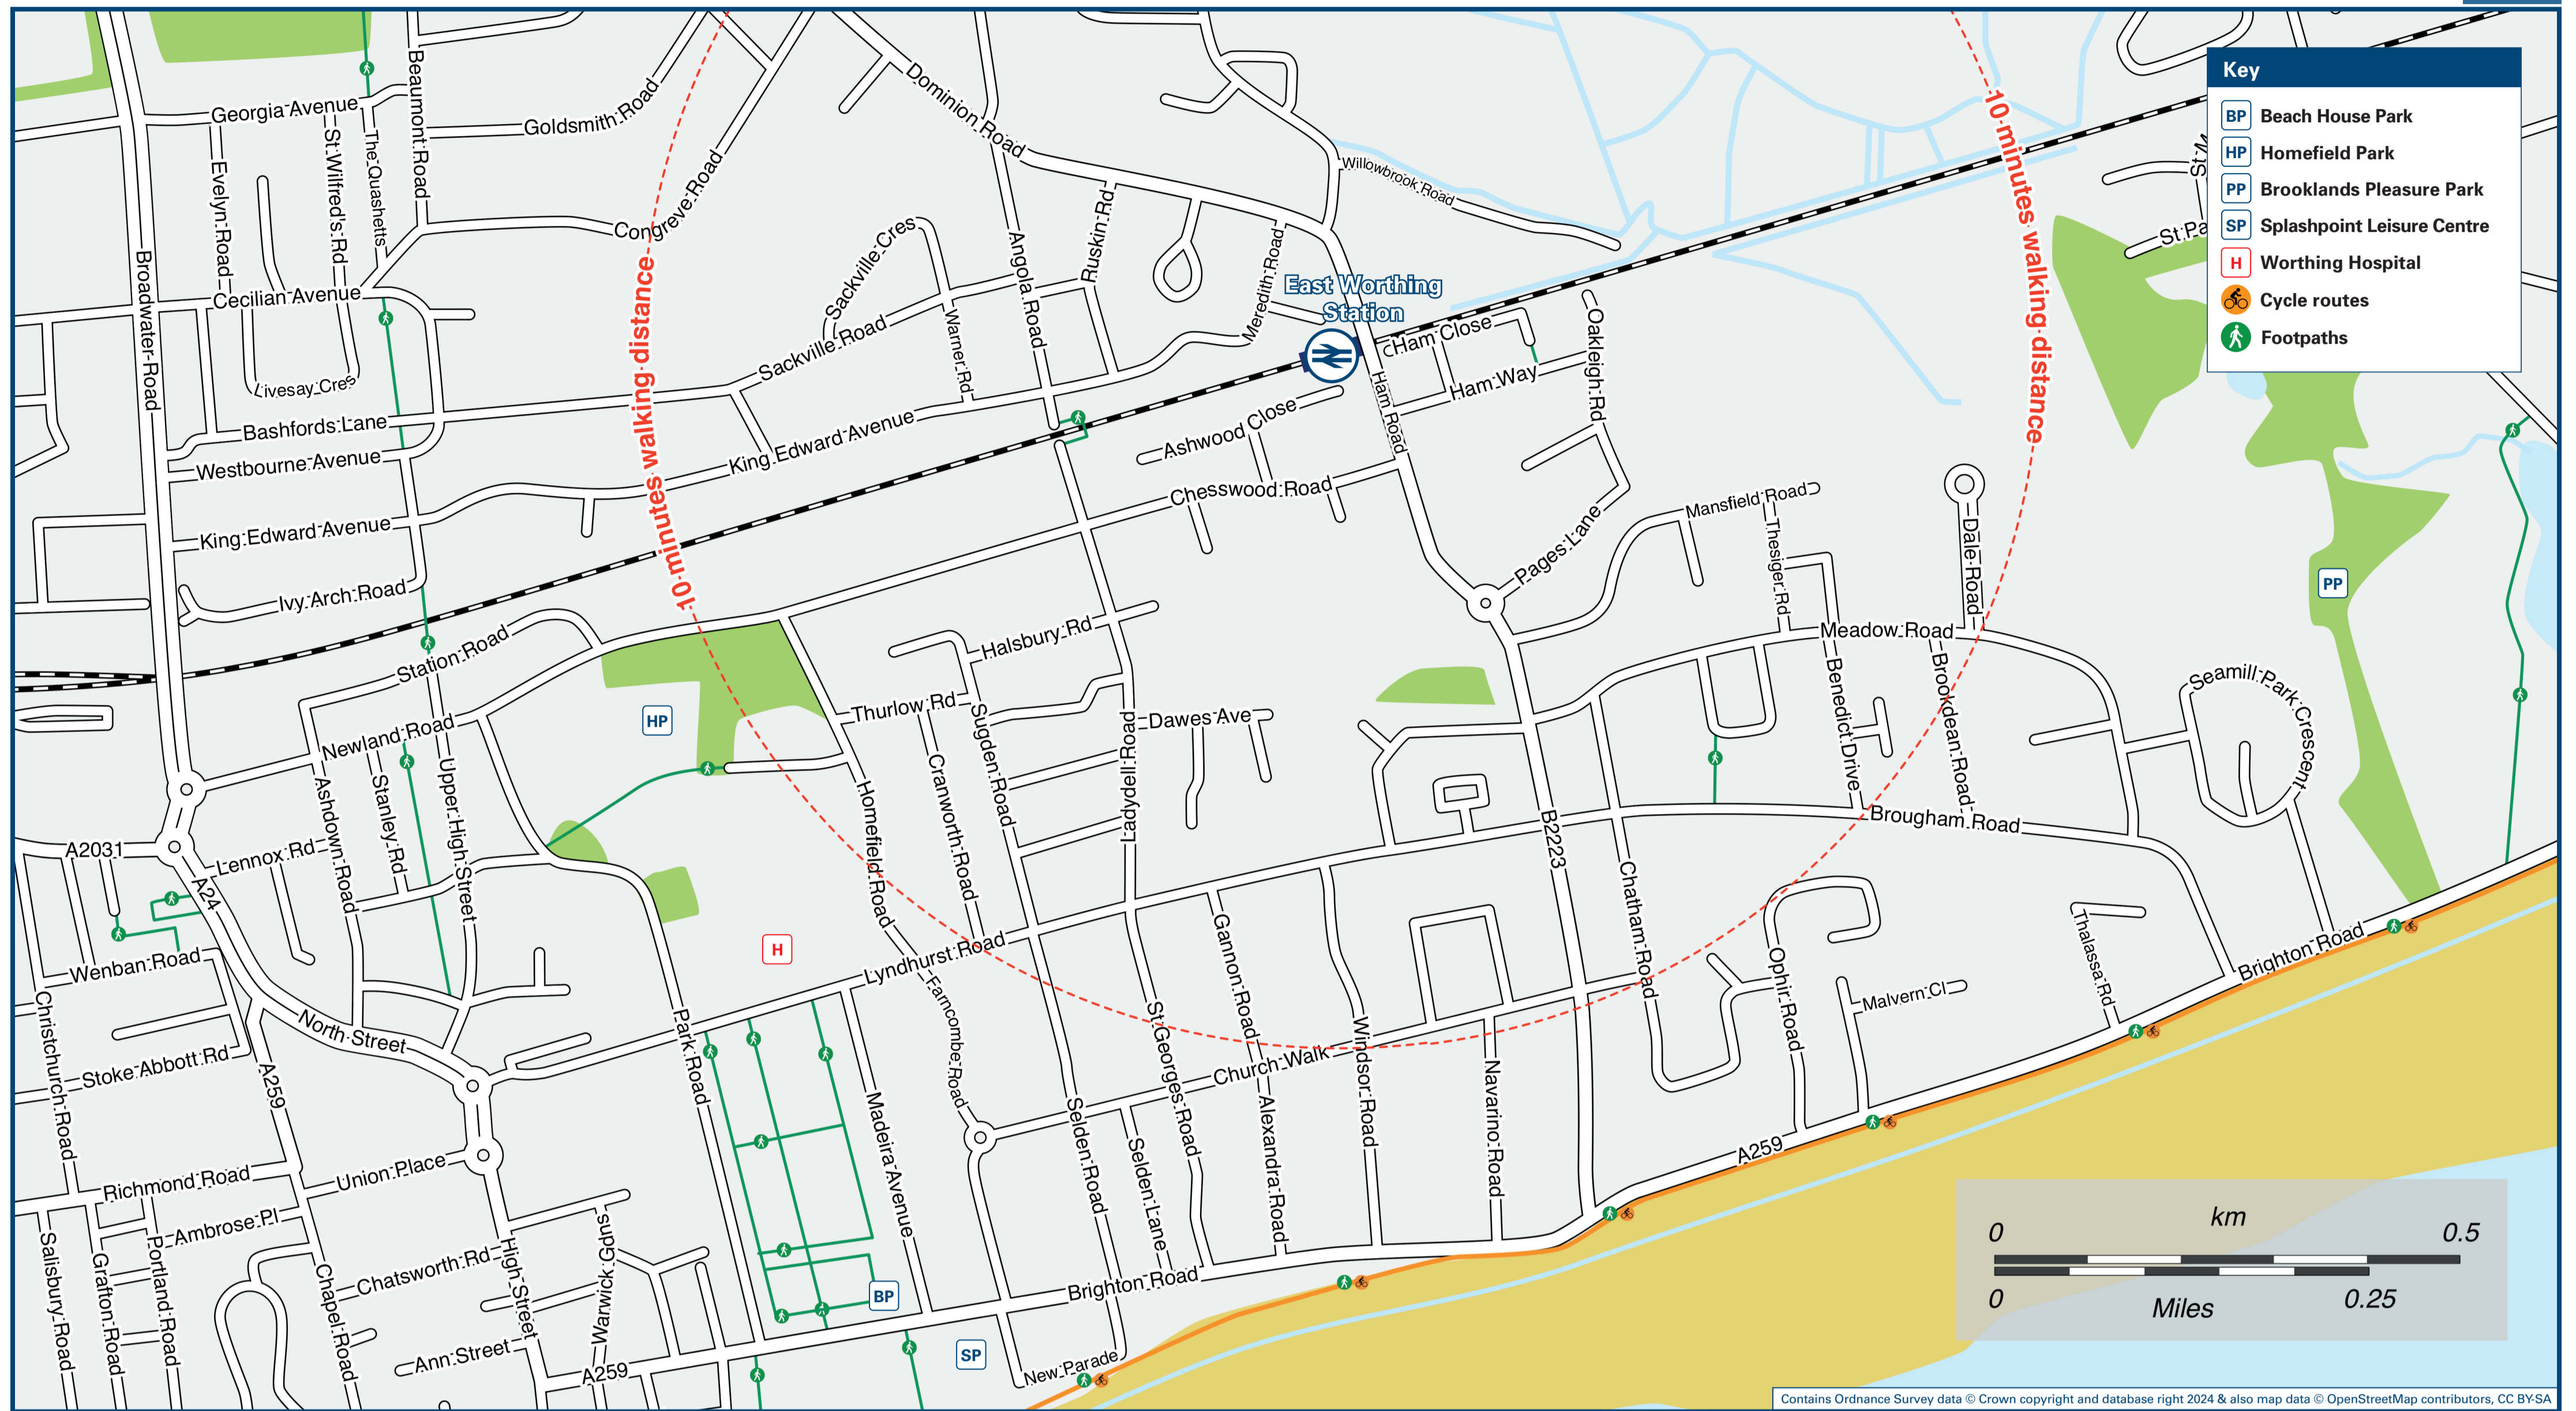

East Worthing Station

Onward Travel Information

Local area map